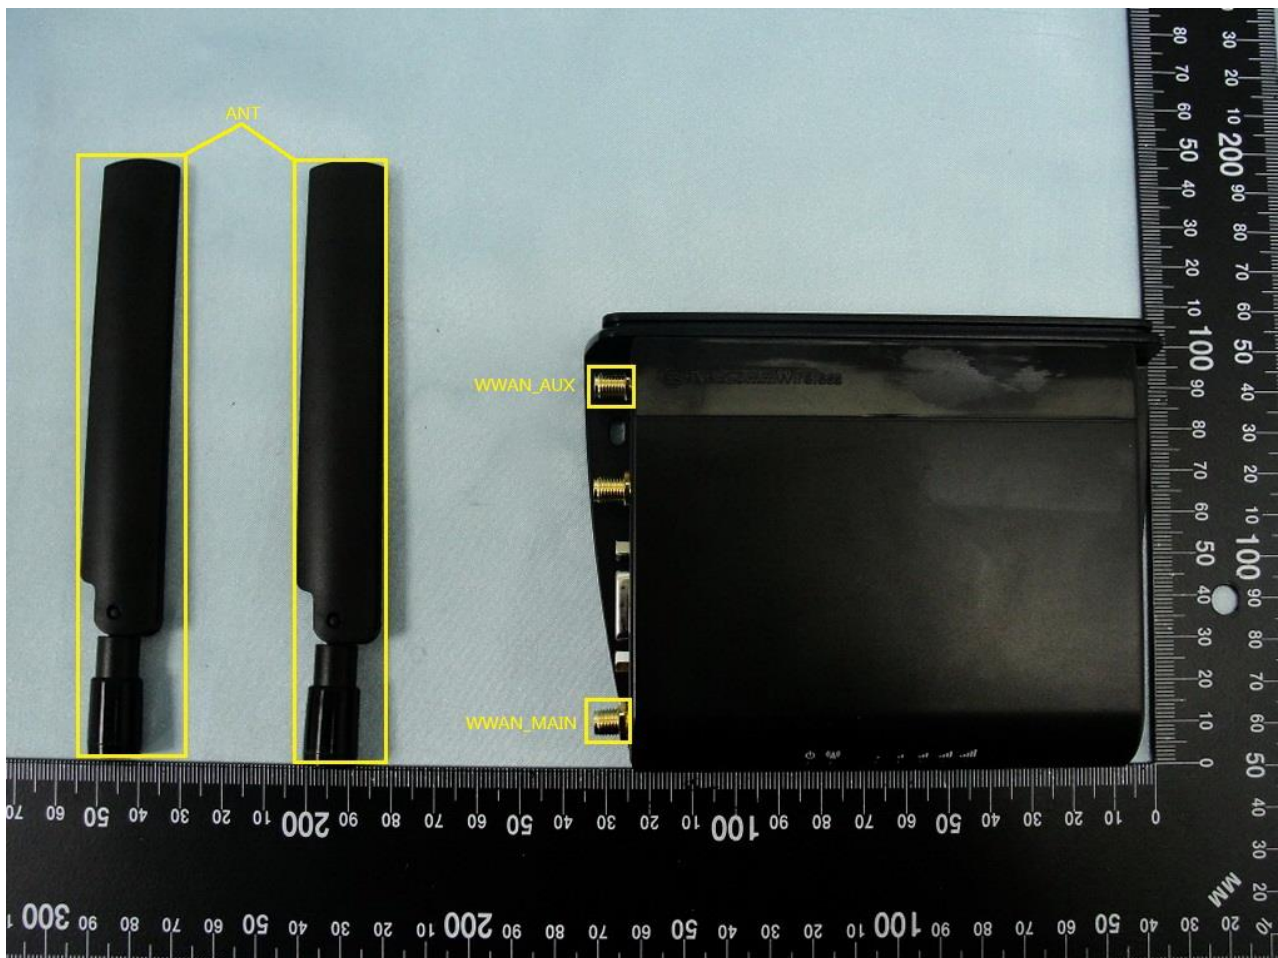

3. Internal Photograph of EUT

Brand Name: NetComm Wireless

Model Name: NWL-12-02

Marketing Name: 3G Light Industrial M2M Router

Brand Name: NetComm Wireless

Model Name: NWL-12-02

Marketing Name: 3G Light Industrial M2M Router