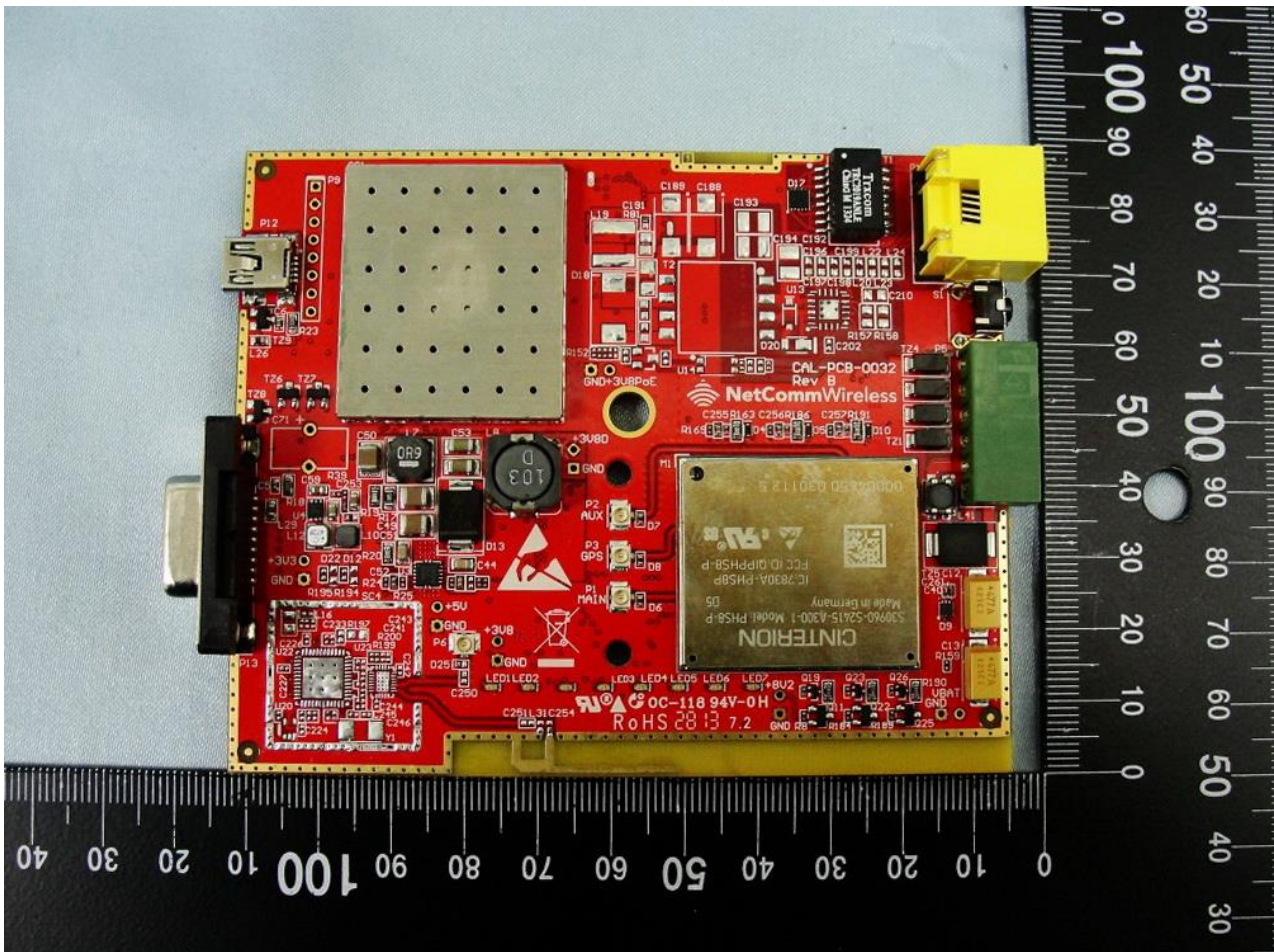

Marketing Name: 3G Light Industrial M2M Router

Brand Name: NetComm Wireless
Model Name: NWL-12-02
Marketing Name: 3G Light Industrial M2M Router

Brand Name: NetComm Wireless

Model Name: NWL-12-02

Marketing Name: 3G Light Industrial M2M Router