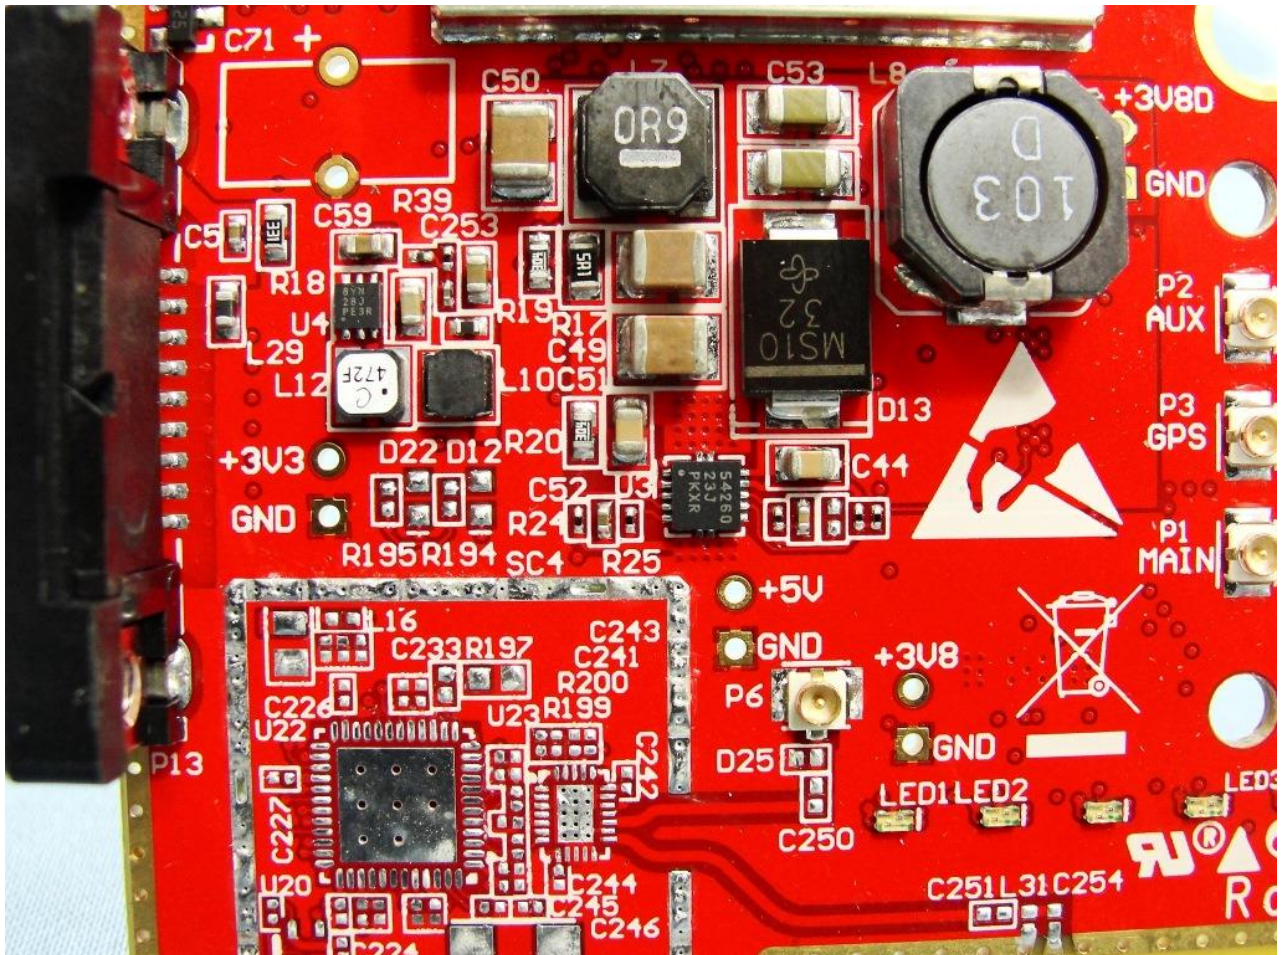

Brand Name: NetComm Wireless

Model Name: NWL-12-02

Marketing Name: 3G Light Industrial M2M Router