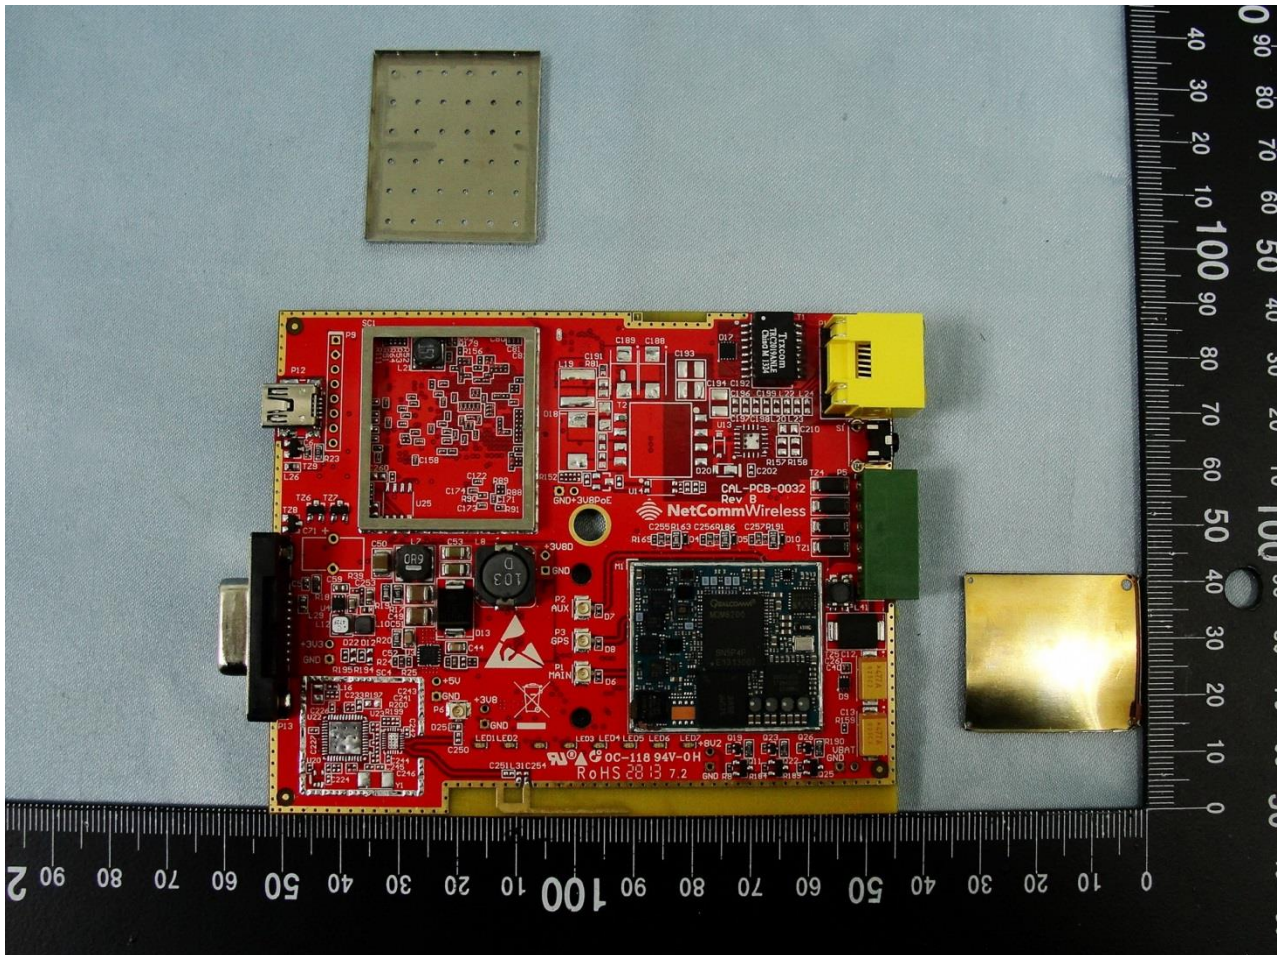

Brand Name: NetComm Wireless

Model Name: NWL-12-02

Marketing Name: 3G Light Industrial M2M Router