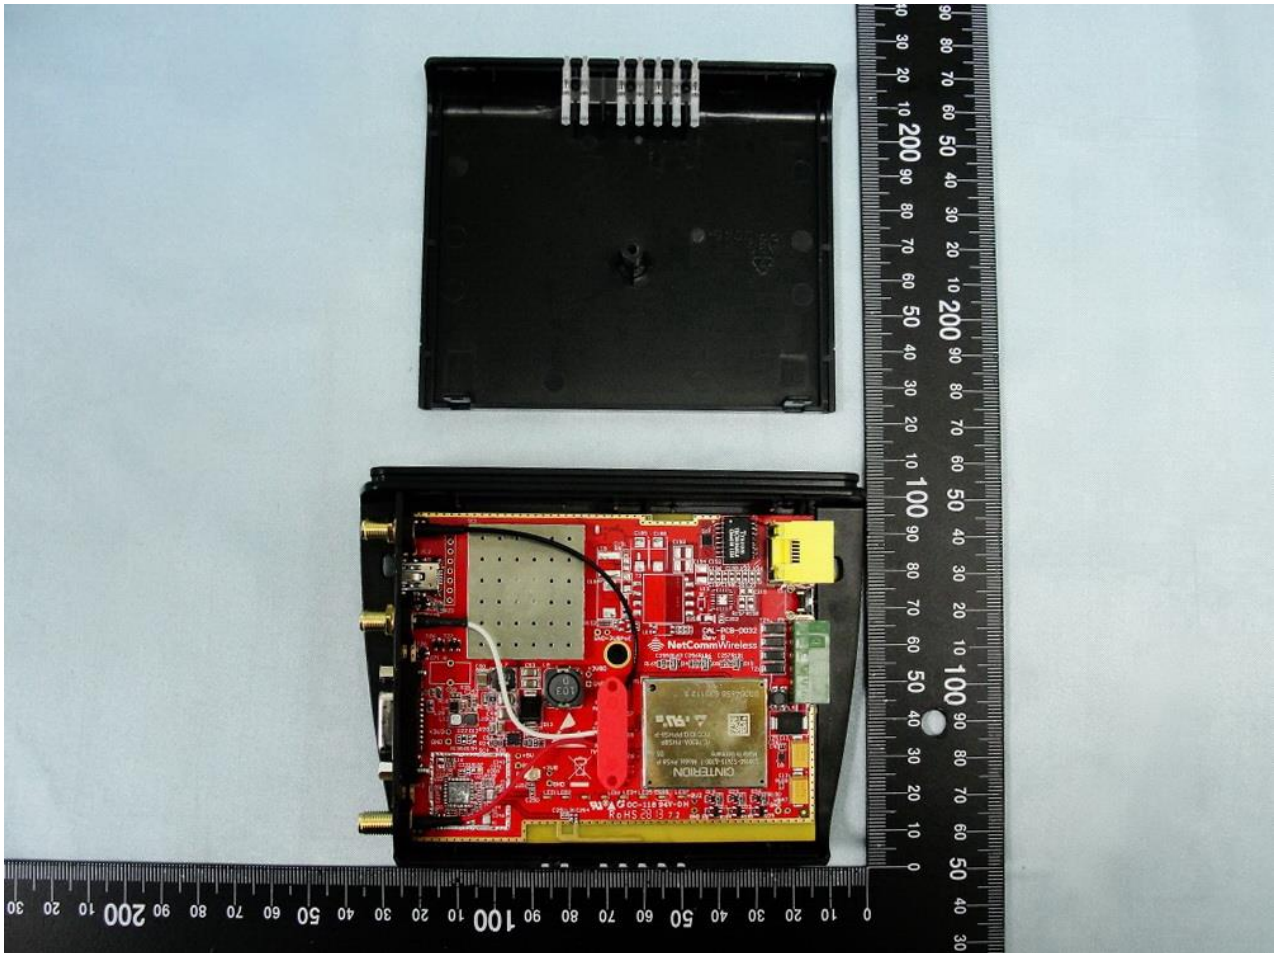

3. Internal Photograph of EUT

Brand Name: NetComm Wireless

Model Name: NWL-12-02

Marketing Name: 3G Light Industrial M2M Router

Brand Name: NetComm Wireless

Model Name: NWL-12-02

Marketing Name: 3G Light Industrial M2M Router

Brand Name: NetComm Wireless
Model Name: NWL-12-02
Marketing Name: 3G Light Industrial M2M Router

Brand Name: NetComm Wireless

Model Name: NWL-12-02

Marketing Name: 3G Light Industrial M2M Router

Brand Name: NetComm Wireless