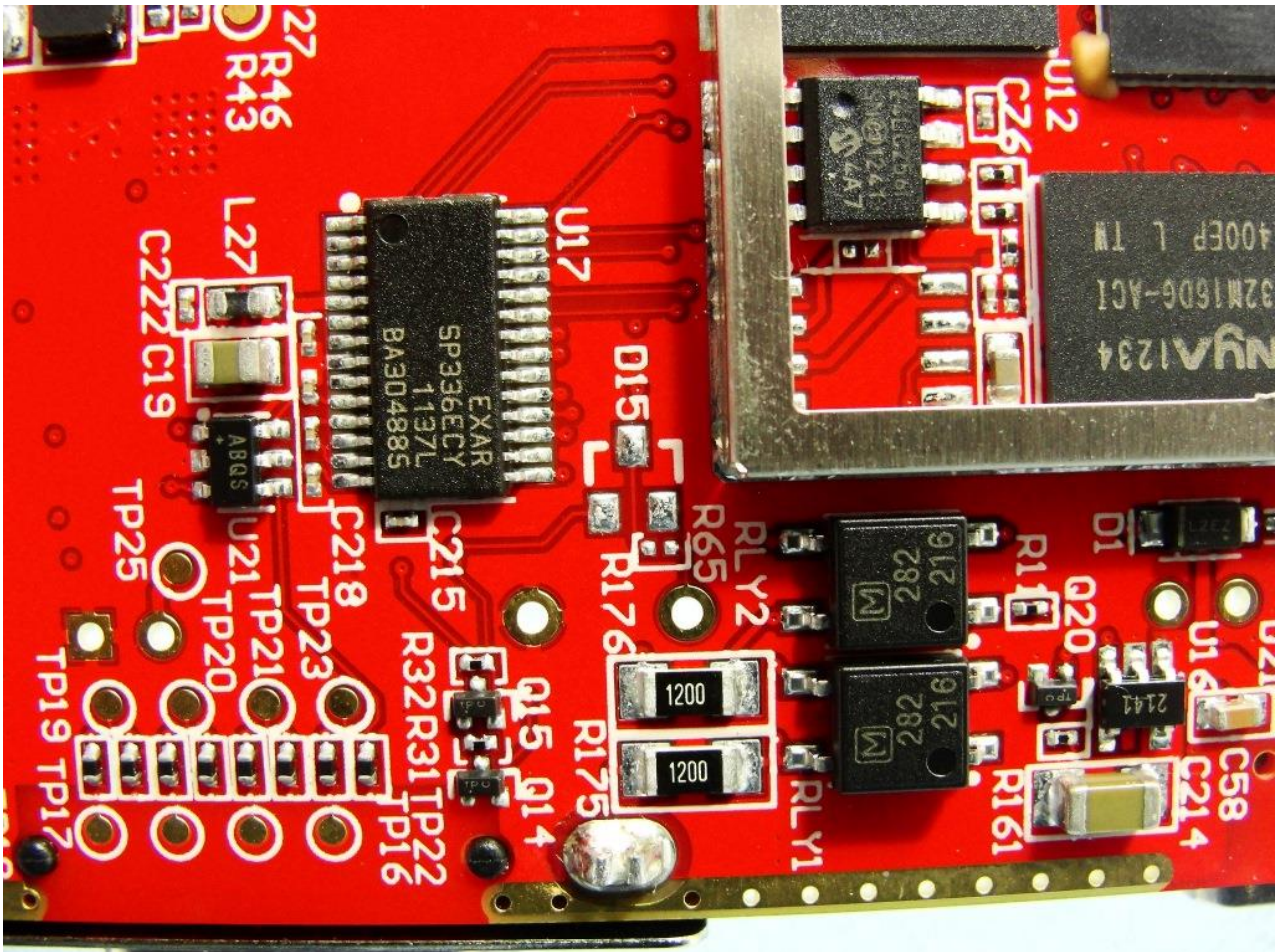

3. Internal Photograph of EUT

Brand Name: NetComm Wireless

Model Name: NWL-12-02

Marketing Name: 3G Light Industrial M2M Router

Brand Name: NetComm Wireless

Model Name: NWL-12-02

Marketing Name: 3G Light Industrial M2M Router

Brand Name: NetComm Wireless
Model Name: NWL-12-02
Marketing Name: 3G Light Industrial M2M Router

Brand Name: NetComm Wireless

Model Name: NWL-12-02

Marketing Name: 3G Light Industrial M2M Router

Brand Name: NetComm Wireless

Model Name: NWL-12-02

Marketing Name: 3G Light Industrial M2M Router

Brand Name: NetComm Wireless
Model Name: NWL-12-02
Marketing Name: 3G Light Industrial M2M Router

Brand Name: NetComm Wireless

Model Name: NWL-12-02