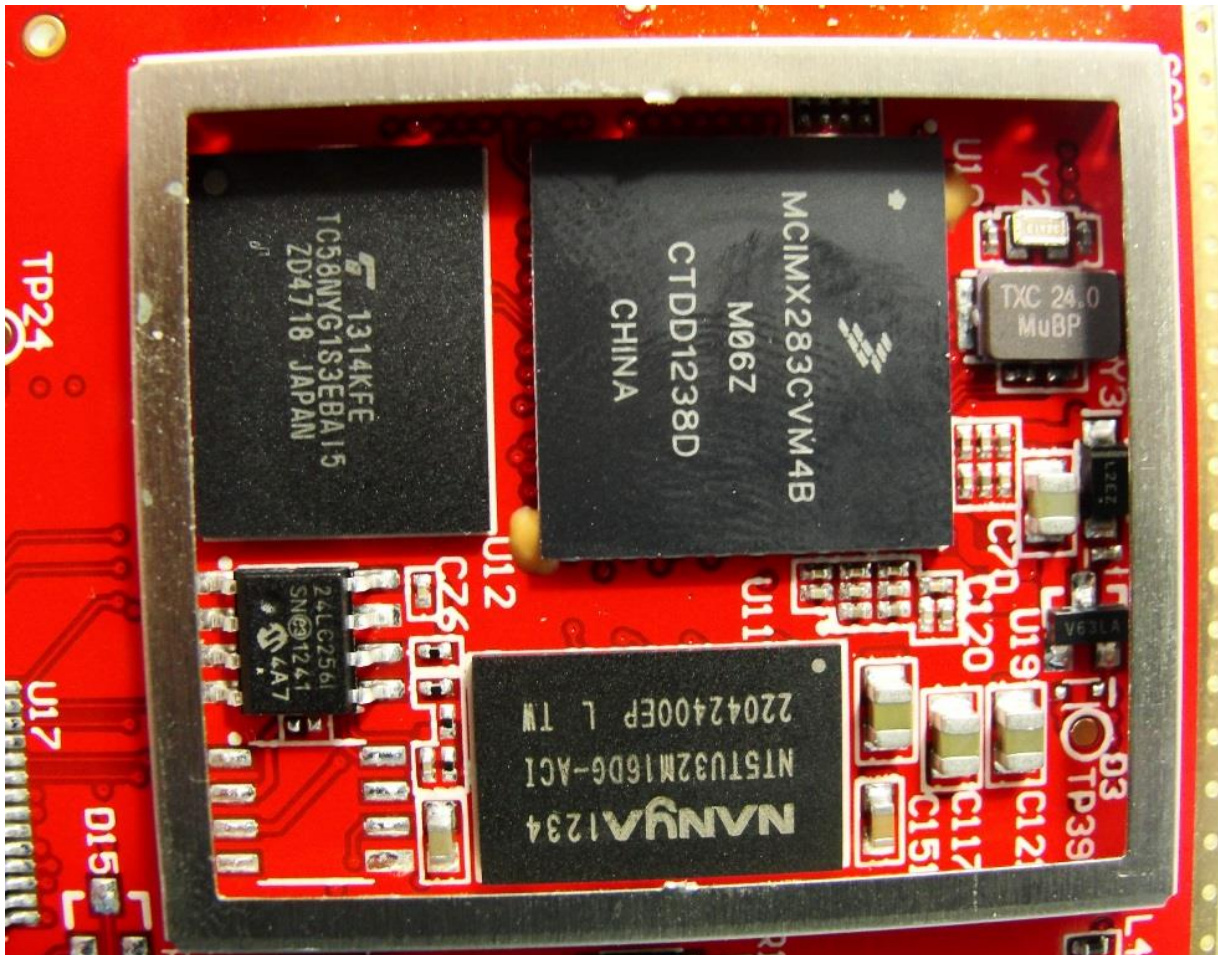

3. Internal Photograph of EUT

Brand Name: NetComm Wireless

Model Name: NWL-12-02

Marketing Name: 3G Light Industrial M2M Router

Brand Name: NetComm Wireless

Model Name: NWL-12-02

Marketing Name: 3G Light Industrial M2M Router

Brand Name: NetComm Wireless
Model Name: NWL-12-02
Marketing Name: 3G Light Industrial M2M Router

Brand Name: NetComm Wireless

Model Name: NWL-12-02

Marketing Name: 3G Light Industrial M2M Router

Brand Name: NetComm Wireless