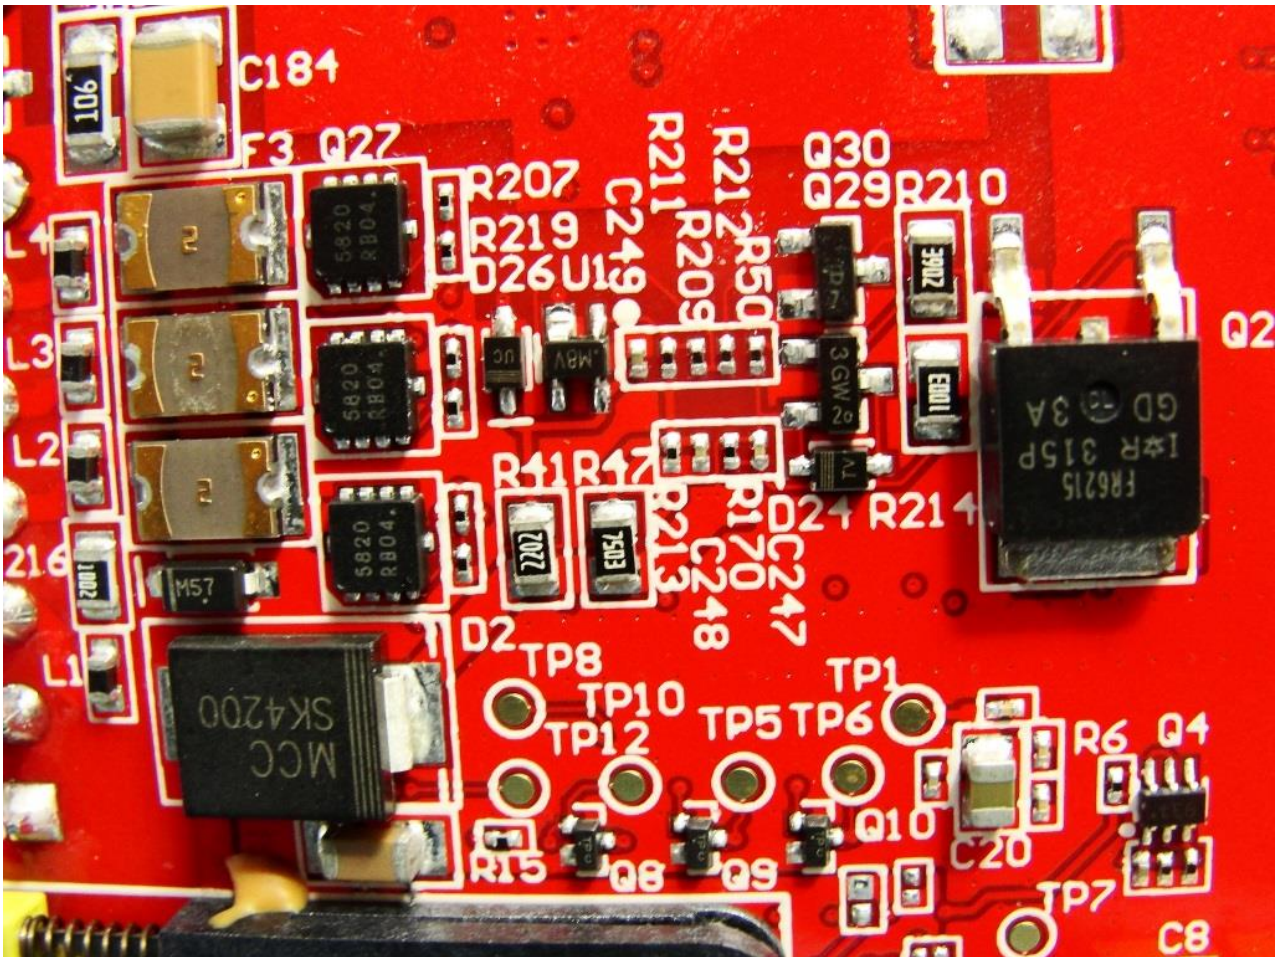

Brand Name: NetComm Wireless

Model Name: NWL-12-02

Marketing Name: 3G Light Industrial M2M Router