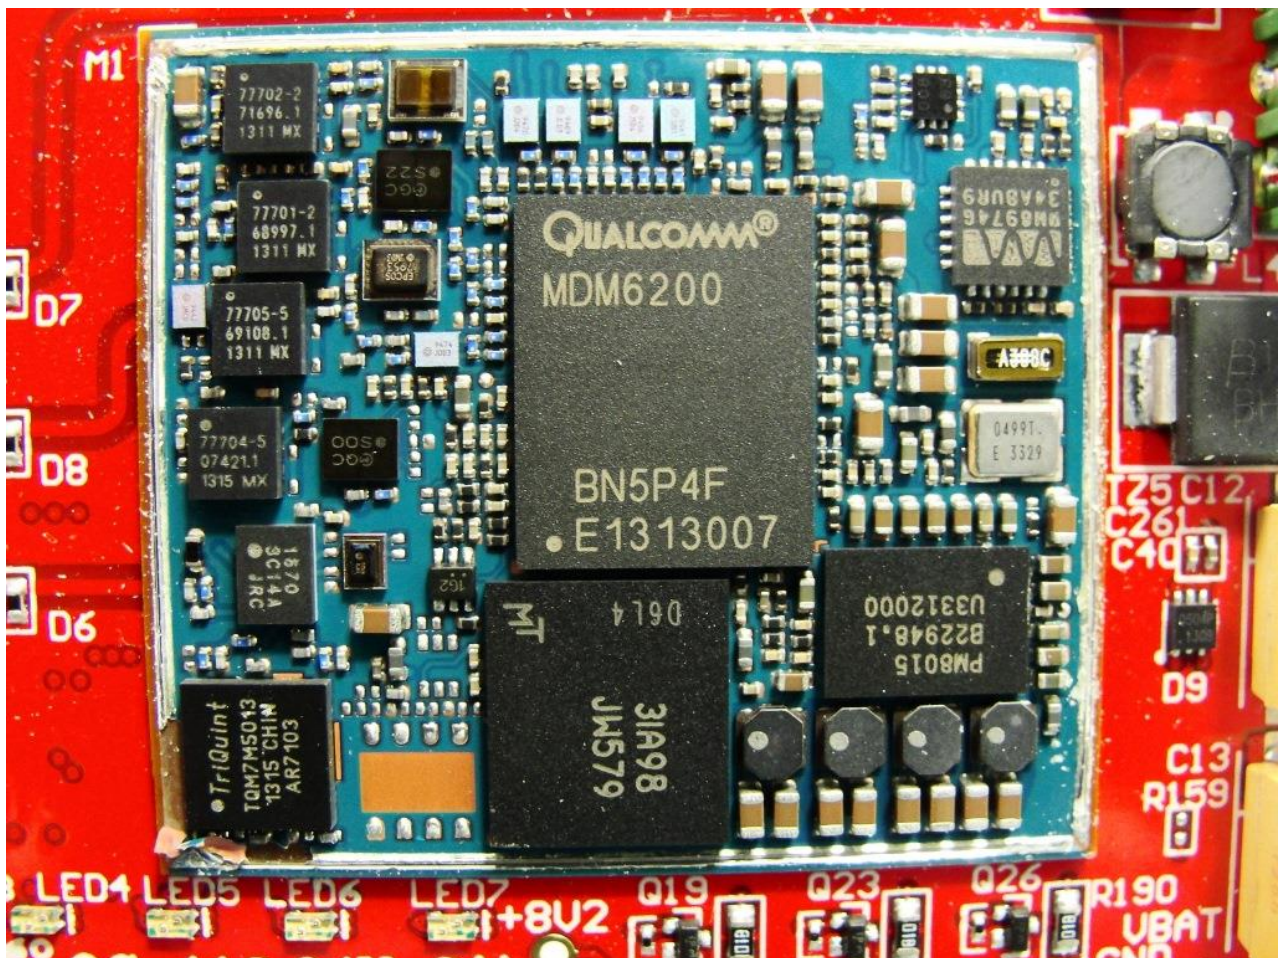

Model Name: NWL-12-02

Marketing Name: 3G Light Industrial M2M Router

Brand Name: NetComm Wireless

Model Name: NWL-12-02

Marketing Name: 3G Light Industrial M2M Router

WWAN Module

Brand Name: NetComm Wireless

Model Name: NWL-12-02

Marketing Name: 3G Light Industrial M2M Router

Brand Name: NetComm Wireless

Model Name: NWL-12-02

Marketing Name: 3G Light Industrial M2M Router

WWAN Antenna 1

Brand Name: NetComm Wireless