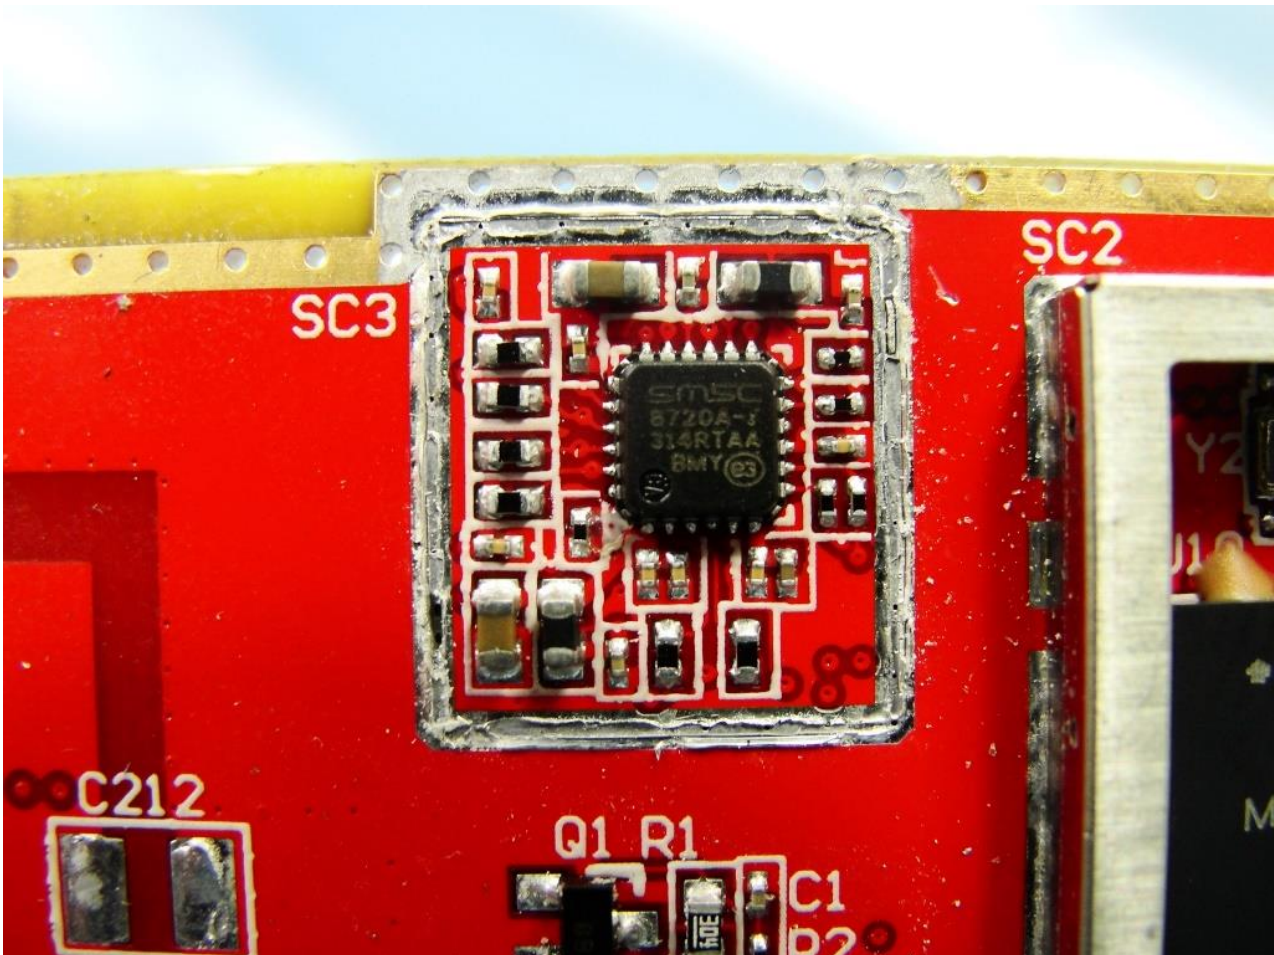

Brand Name: NetComm Wireless
Model Name: NWL-12-02
Marketing Name: 3G Light Industrial M2M Router