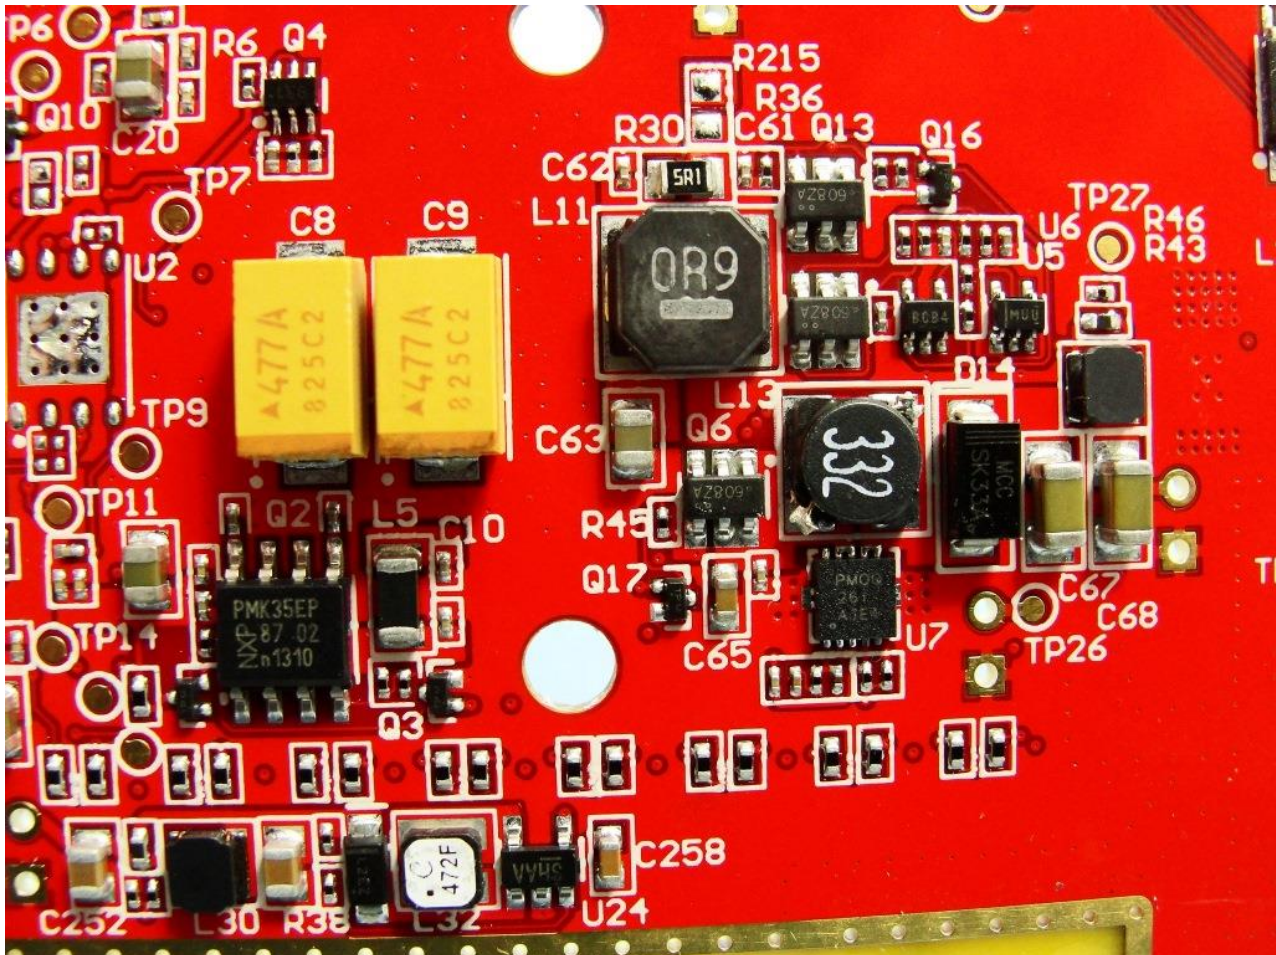

Brand Name: NetComm Wireless
Model Name: NWL-12-02
Marketing Name: 3G Light Industrial M2M Router