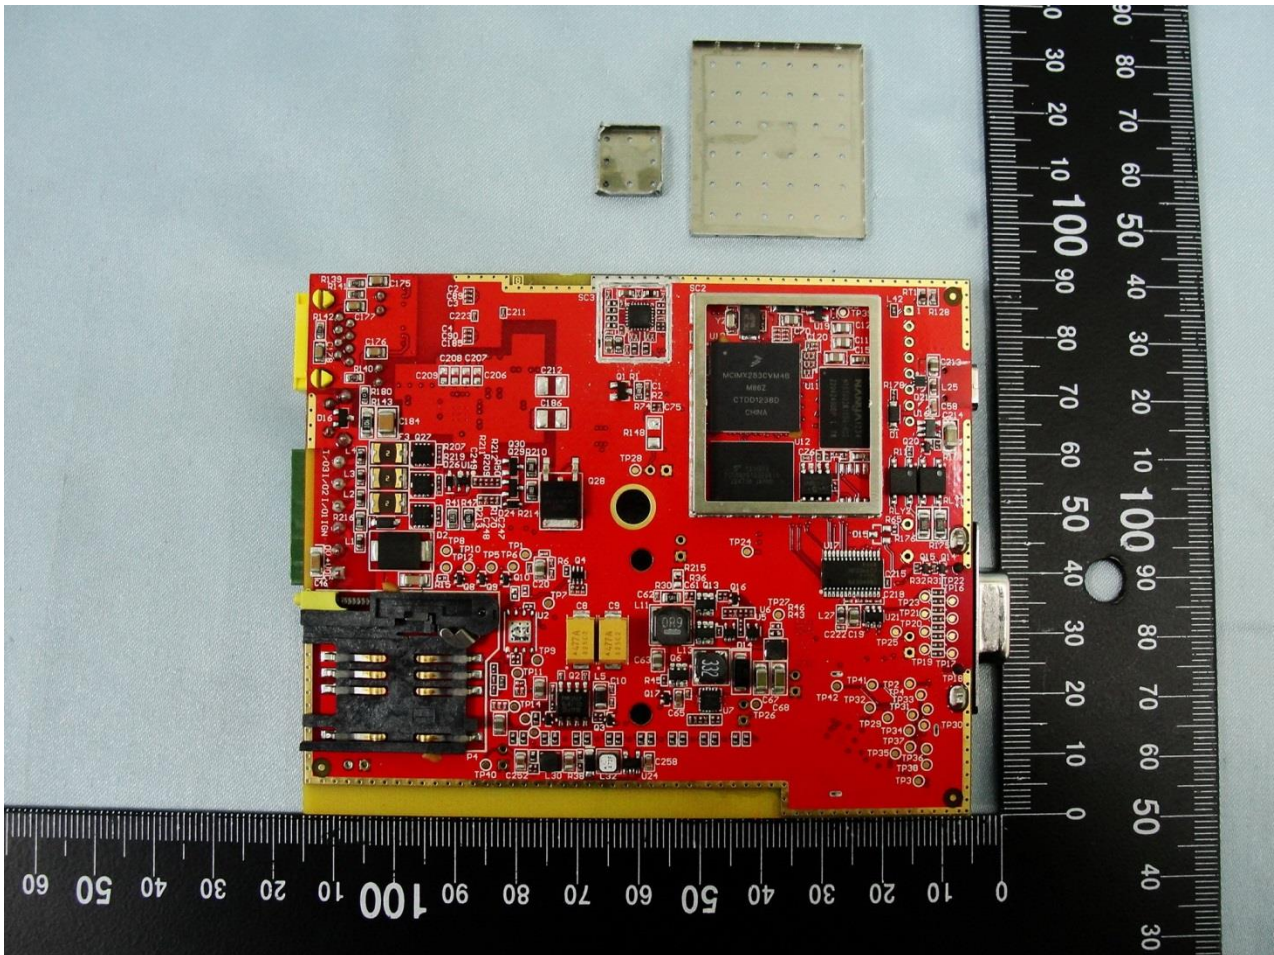

3. Internal Photograph of EUT

Brand Name: NetComm Wireless

Model Name: NWL-12-02

Marketing Name: 3G Light Industrial M2M Router

Brand Name: NetComm Wireless

Model Name: NWL-12-02

Marketing Name: 3G Light Industrial M2M Router

Brand Name: NetComm Wireless
Model Name: NWL-12-02
Marketing Name: 3G Light Industrial M2M Router

Brand Name: NetComm Wireless

Model Name: NWL-12-02

Marketing Name: 3G Light Industrial M2M Router

Brand Name: NetComm Wireless

Model Name: NWL-12-02

Marketing Name: 3G Light Industrial M2M Router

Brand Name: NetComm Wireless
Model Name: NWL-12-02
Marketing Name: 3G Light Industrial M2M Router

Brand Name: NetComm Wireless

Model Name: NWL-12-02