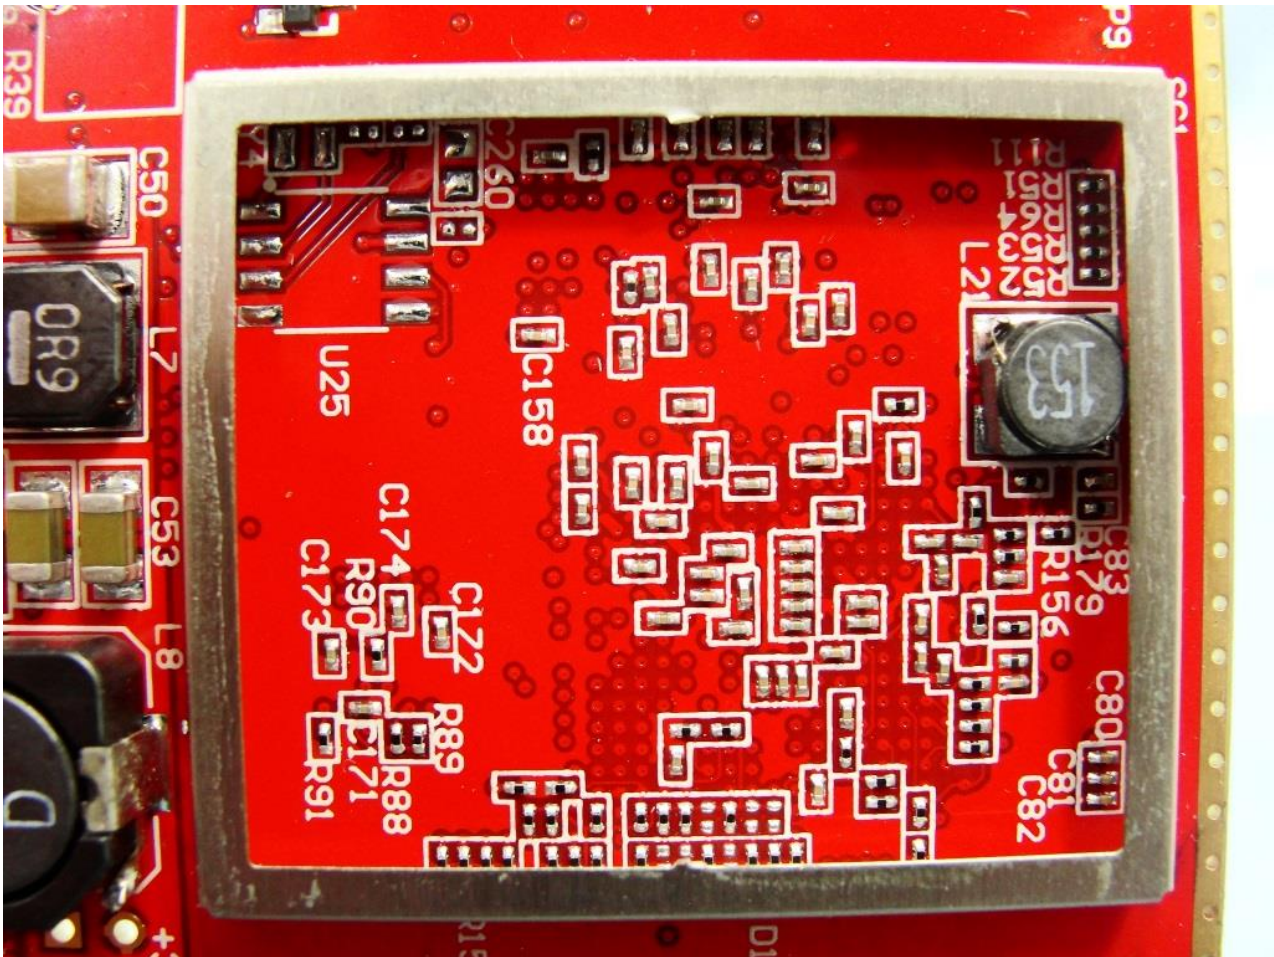

Brand Name: NetComm Wireless

Model Name: NWL-12-02

Marketing Name: 3G Light Industrial M2M Router

Brand Name: NetComm Wireless

Model Name: NWL-12-02

Marketing Name: 3G Light Industrial M2M Router

Brand Name: NetComm Wireless