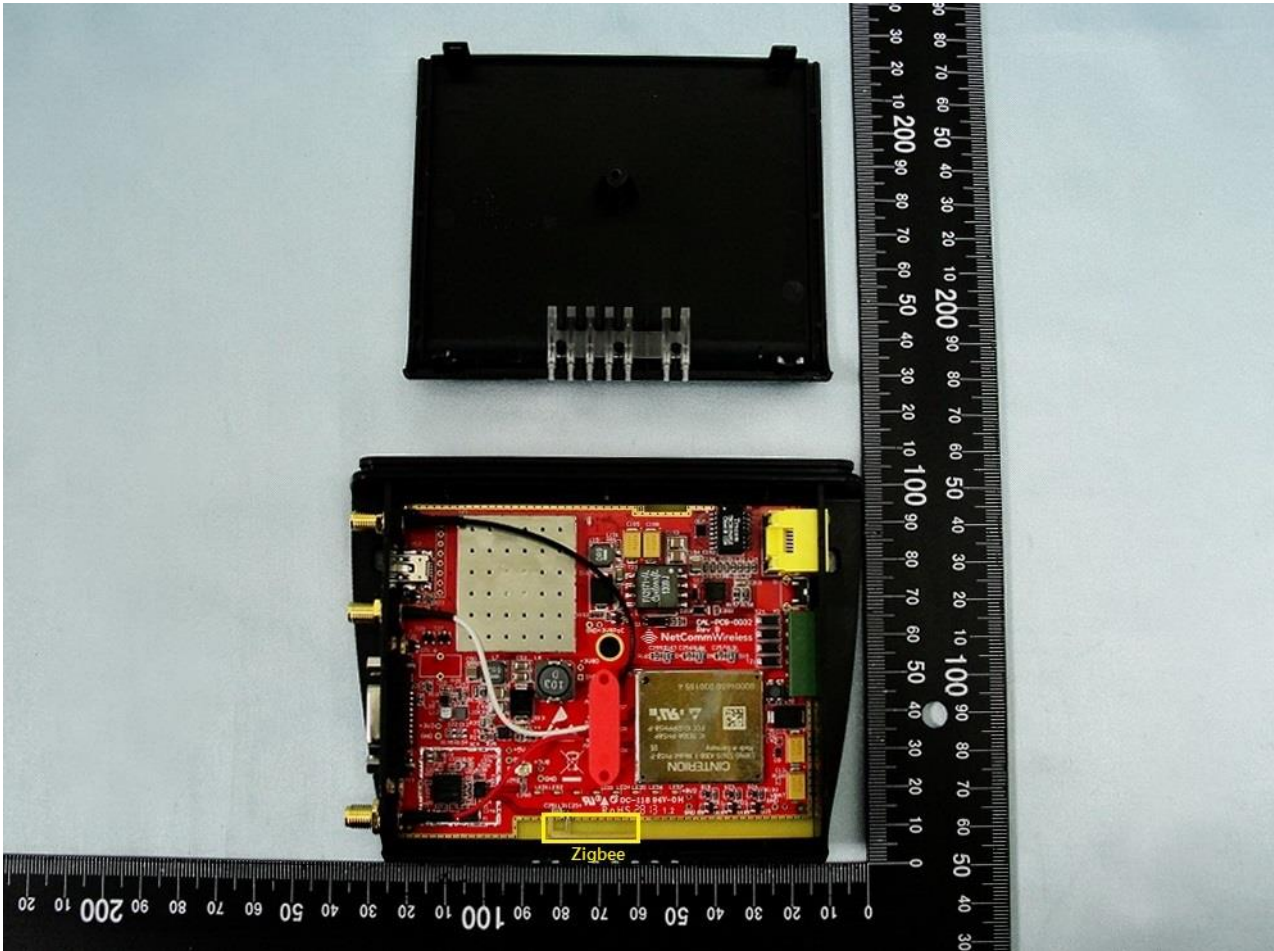

### 3. Internal Photograph of EUT

Brand Name: NetComm Wireless / Model Name: NWL-12-01

Marketing Name: 3G Light Industrial M2M Router

Brand Name: NetComm Wireless / Model Name: NWL-12-01

Marketing Name: 3G Light Industrial M2M Router

Brand Name: NetComm Wireless / Model Name: NWL-12-01

Marketing Name: 3G Light Industrial M2M Router

Brand Name: NetComm Wireless / Model Name: NWL-12-01

Marketing Name: 3G Light Industrial M2M Router

Brand Name: NetComm Wireless / Model Name: NWL-12-01