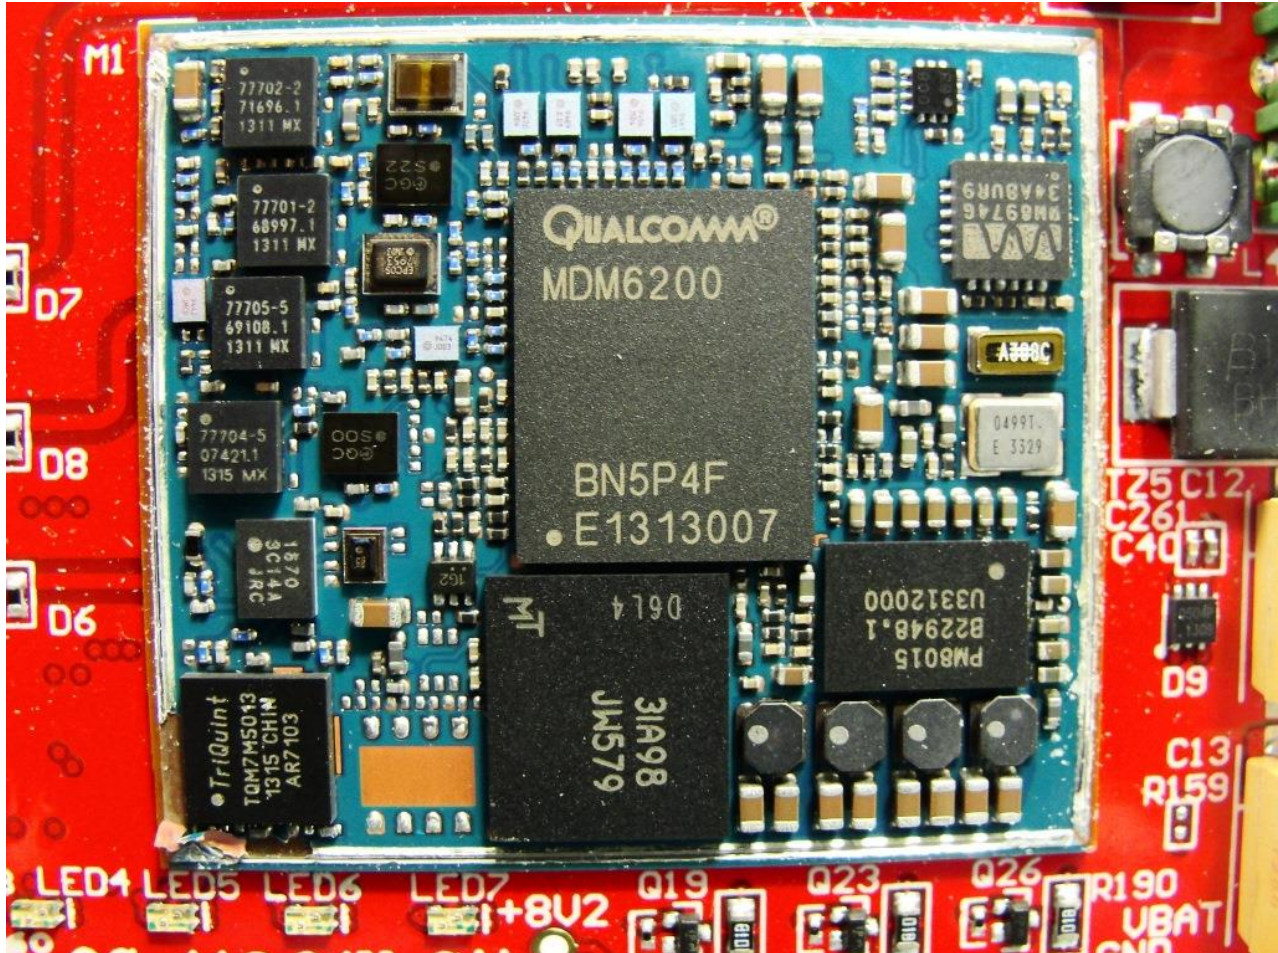

Marketing Name: 3G Light Industrial M2M Router

Brand Name: NetComm Wireless / Model Name: NWL-12-01

Marketing Name: 3G Light Industrial M2M Router

Brand Name: NetComm Wireless / Model Name: NWL-12-01

Marketing Name: 3G Light Industrial M2M Router

Brand Name: NetComm Wireless / Model Name: NWL-12-01

Marketing Name: 3G Light Industrial M2M Router

Brand Name: NetComm Wireless / Model Name: NWL-12-01

Marketing Name: 3G Light Industrial M2M Router

WWAN Module

Brand Name: NetComm Wireless / Model Name: NWL-12-01

Marketing Name: 3G Light Industrial M2M Router

Brand Name: NetComm Wireless / Model Name: NWL-12-01

Marketing Name: 3G Light Industrial M2M Router

WWAN Antenna 1