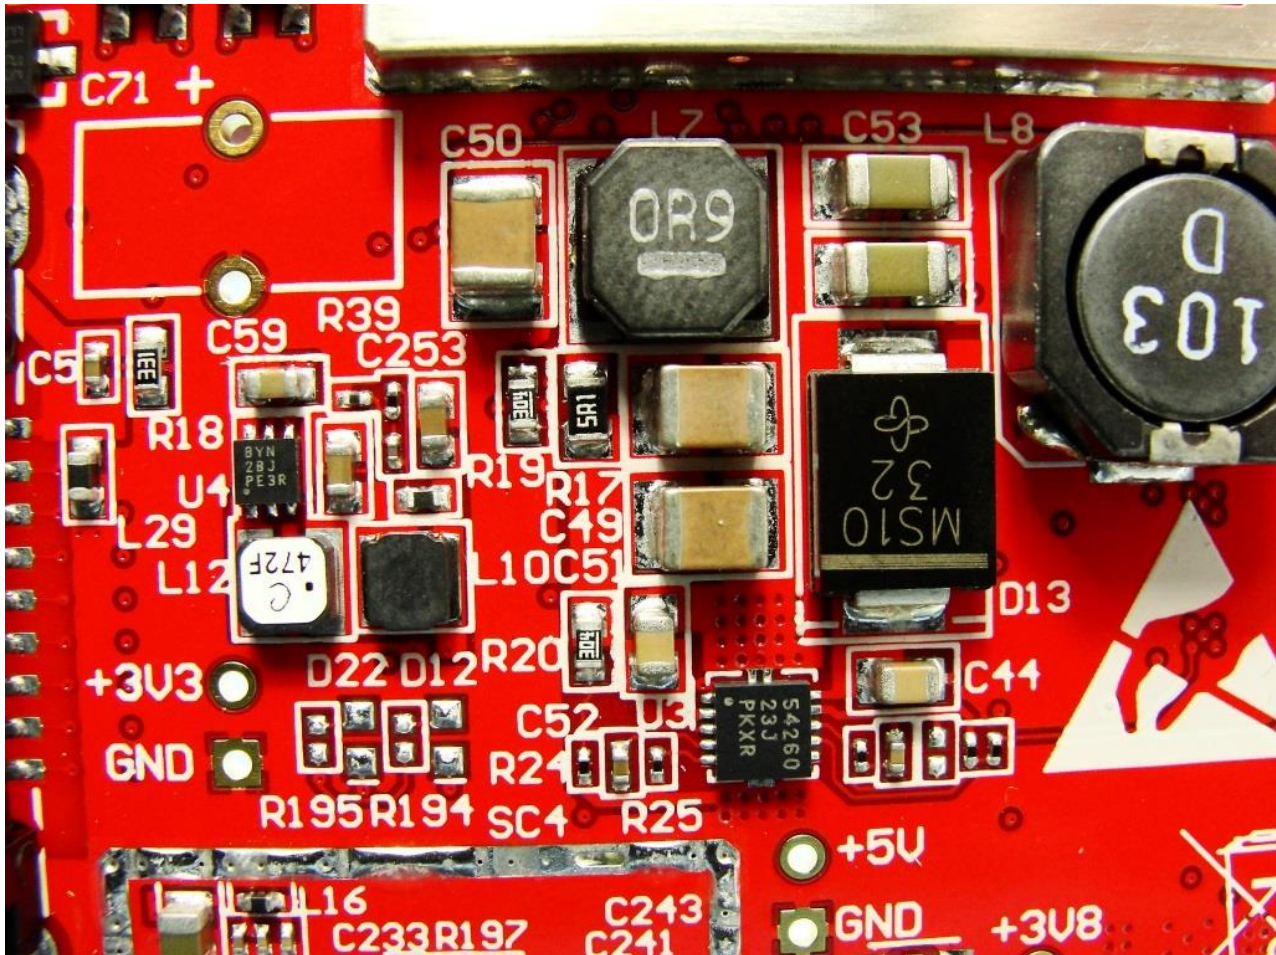

Brand Name: NetComm Wireless / Model Name: NWL-12-01

Marketing Name: 3G Light Industrial M2M Router