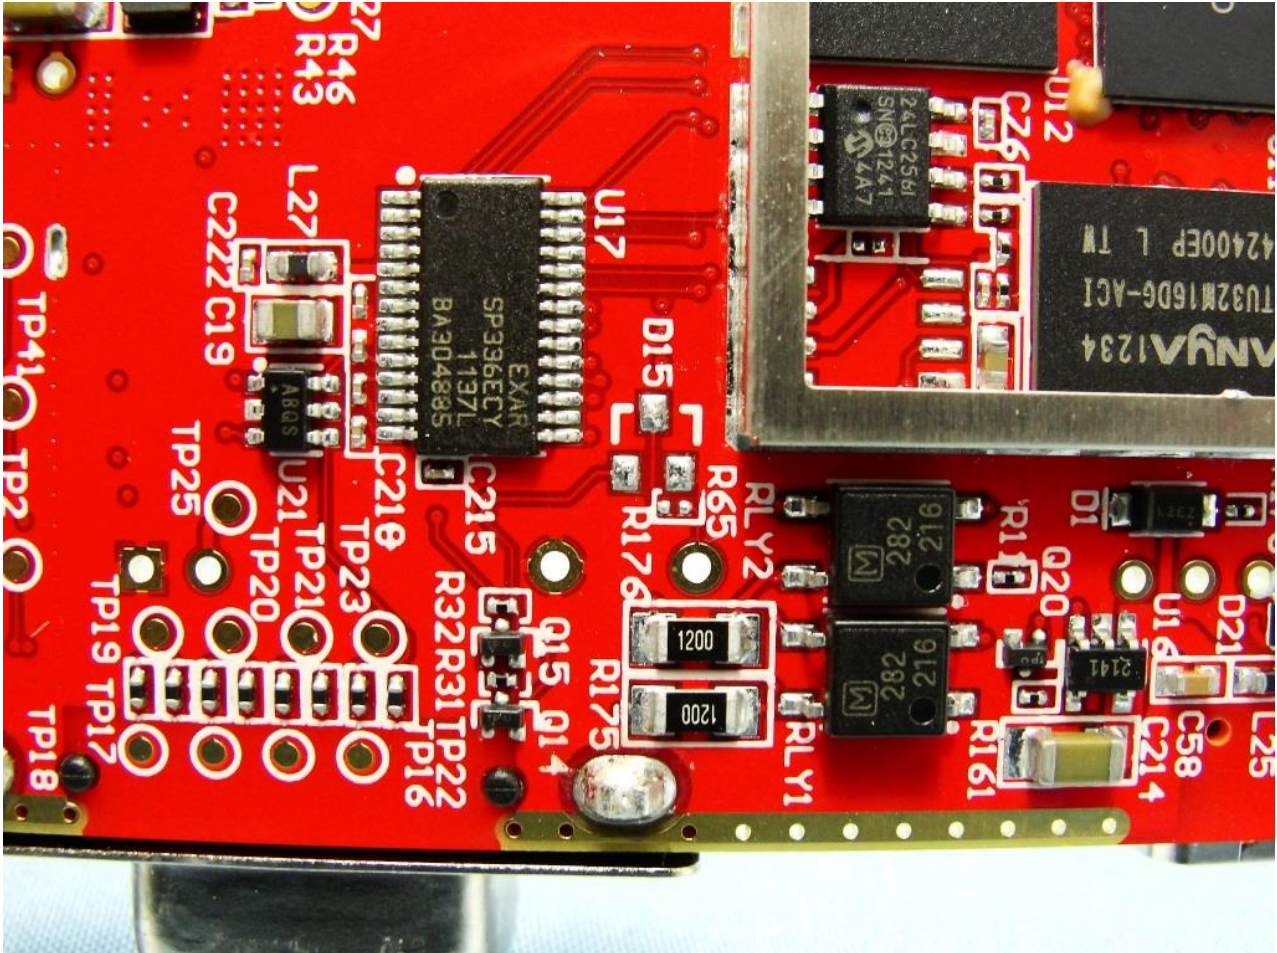

Brand Name: NetComm Wireless / Model Name: NWL-12-01

Marketing Name: 3G Light Industrial M2M Router