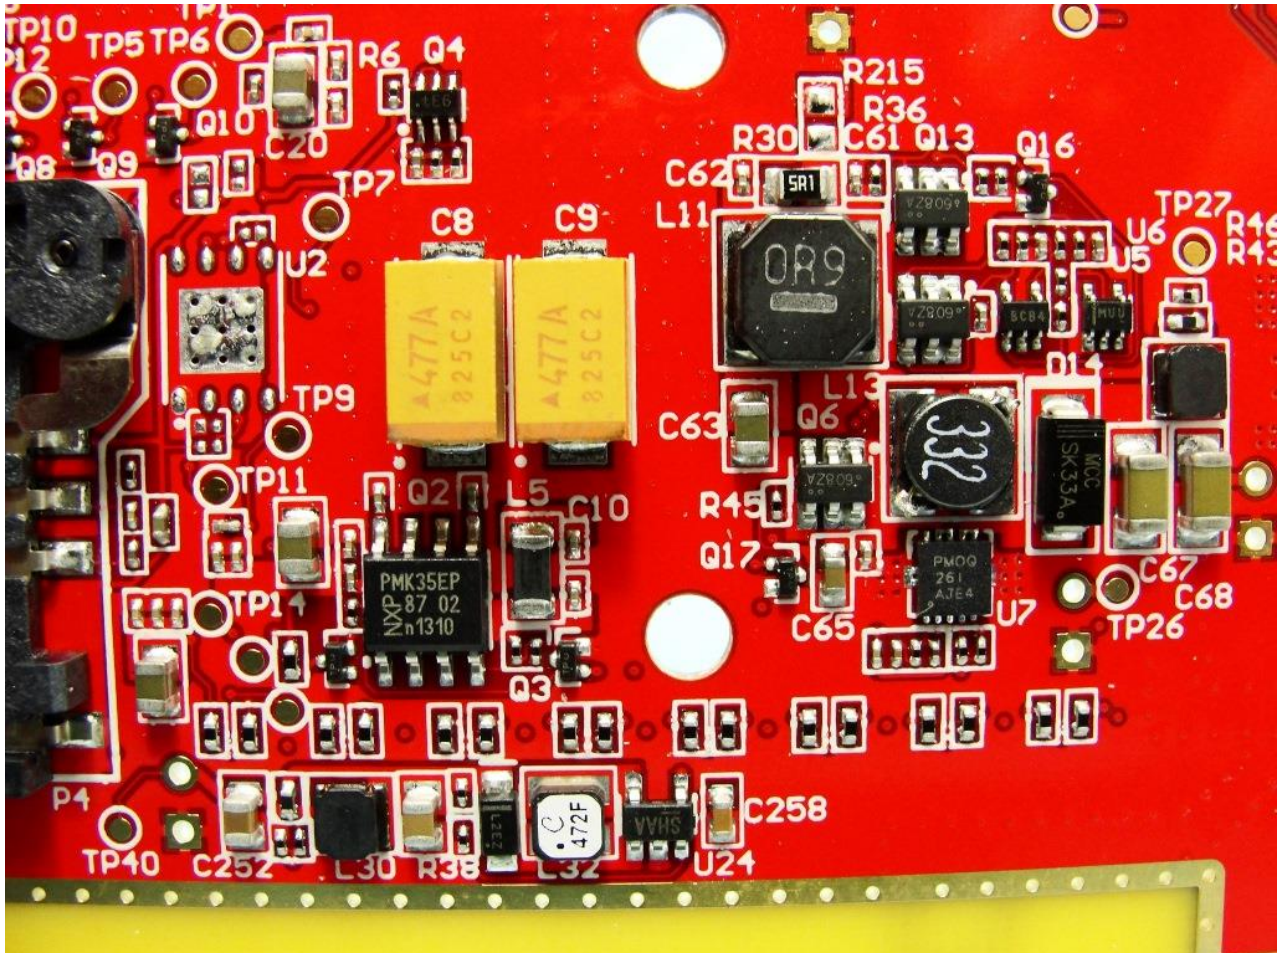

Brand Name: NetComm Wireless / Model Name: NWL-12-01

Marketing Name: 3G Light Industrial M2M Router