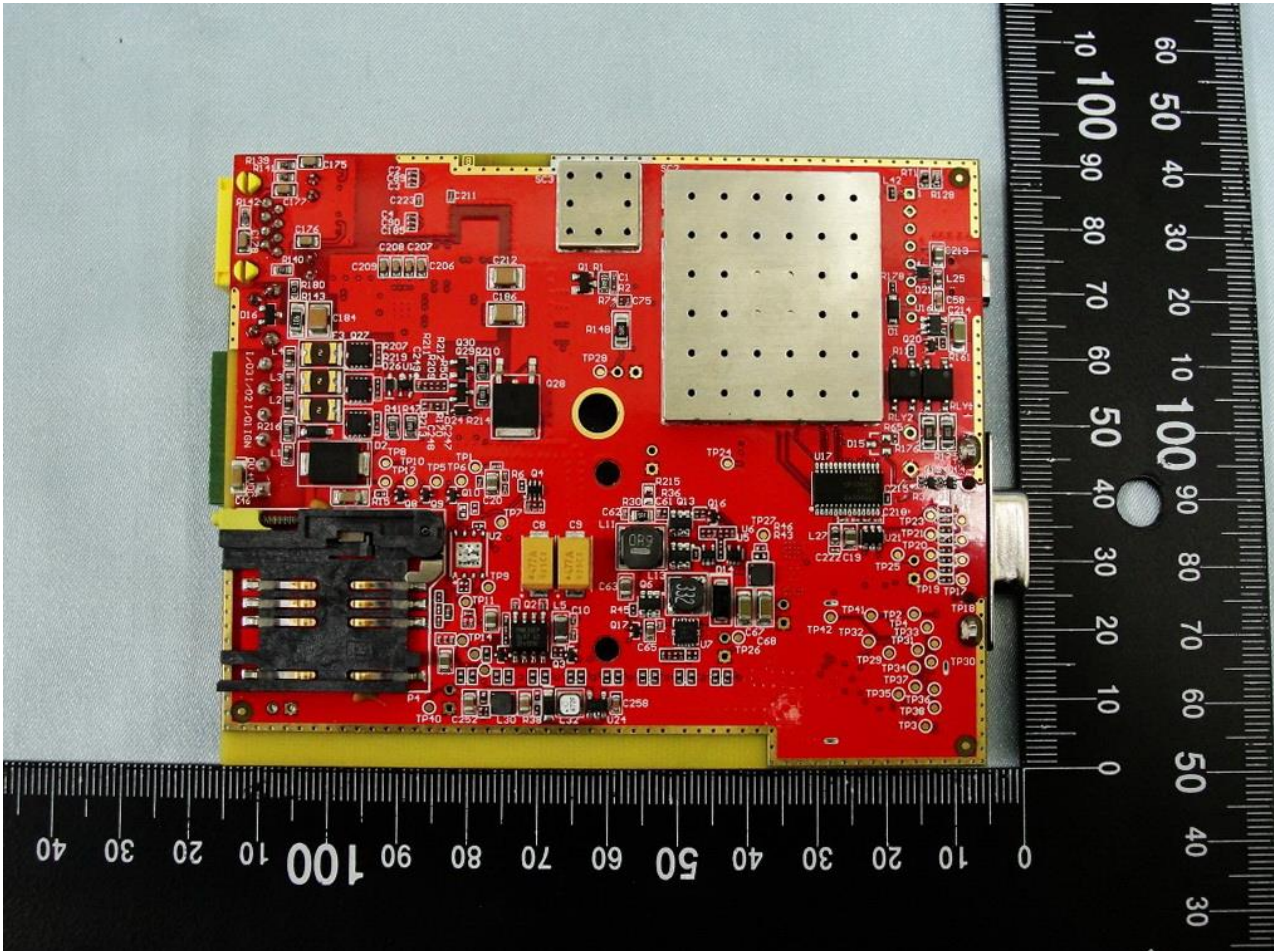

Brand Name: NetComm Wireless / Model Name: NWL-12-01

Marketing Name: 3G Light Industrial M2M Router

**Brand Name:** NetComm Wireless / **Model Name:** NWL-12-01

**Marketing Name:** 3G Light Industrial M2M Router