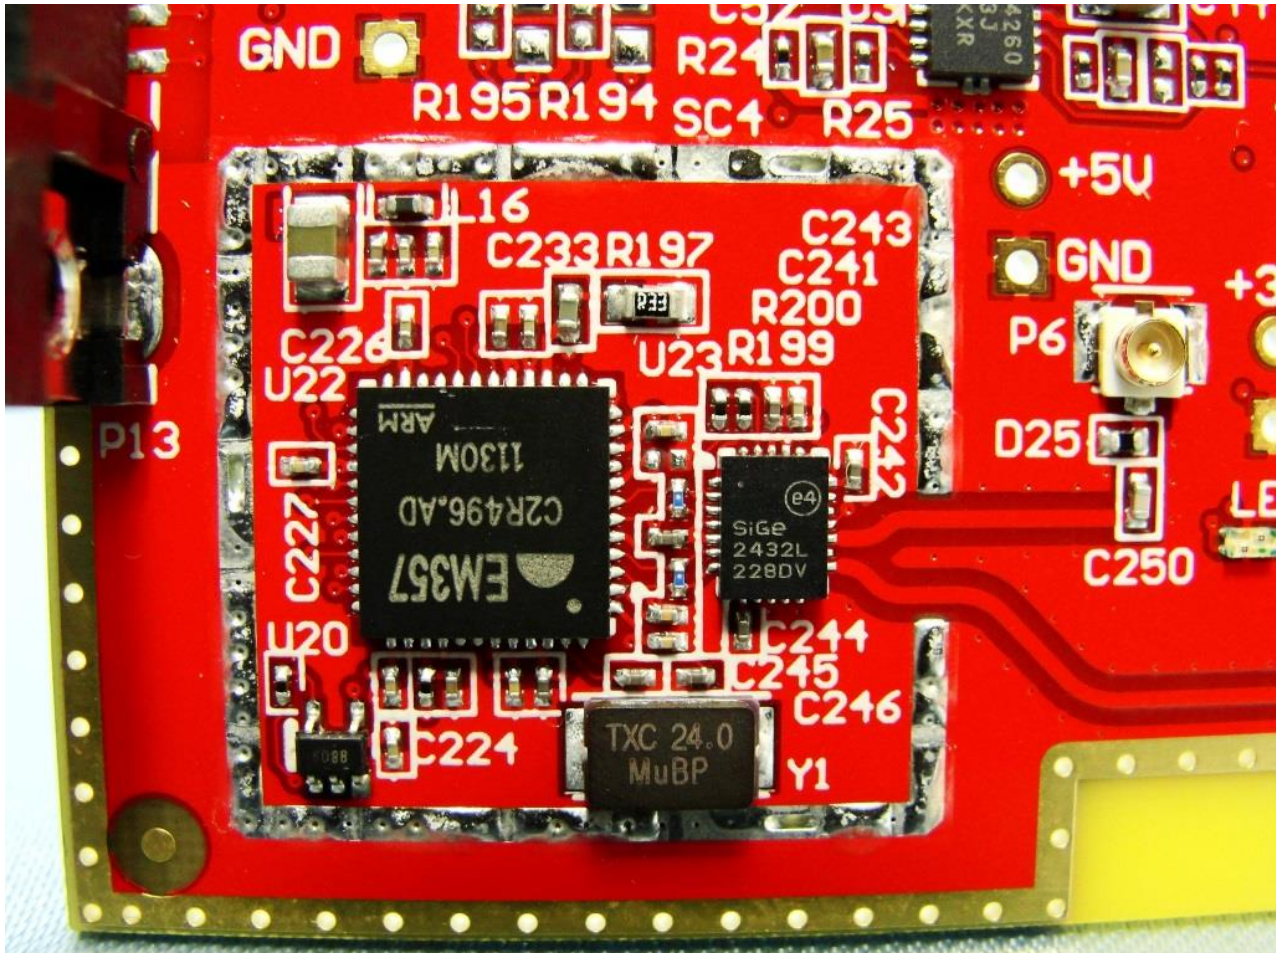

Marketing Name: 3G Light Industrial M2M Router

Brand Name: NetComm Wireless / Model Name: NWL-12-01

Marketing Name: 3G Light Industrial M2M Router

Brand Name: NetComm Wireless / Model Name: NWL-12-01

Marketing Name: 3G Light Industrial M2M Router