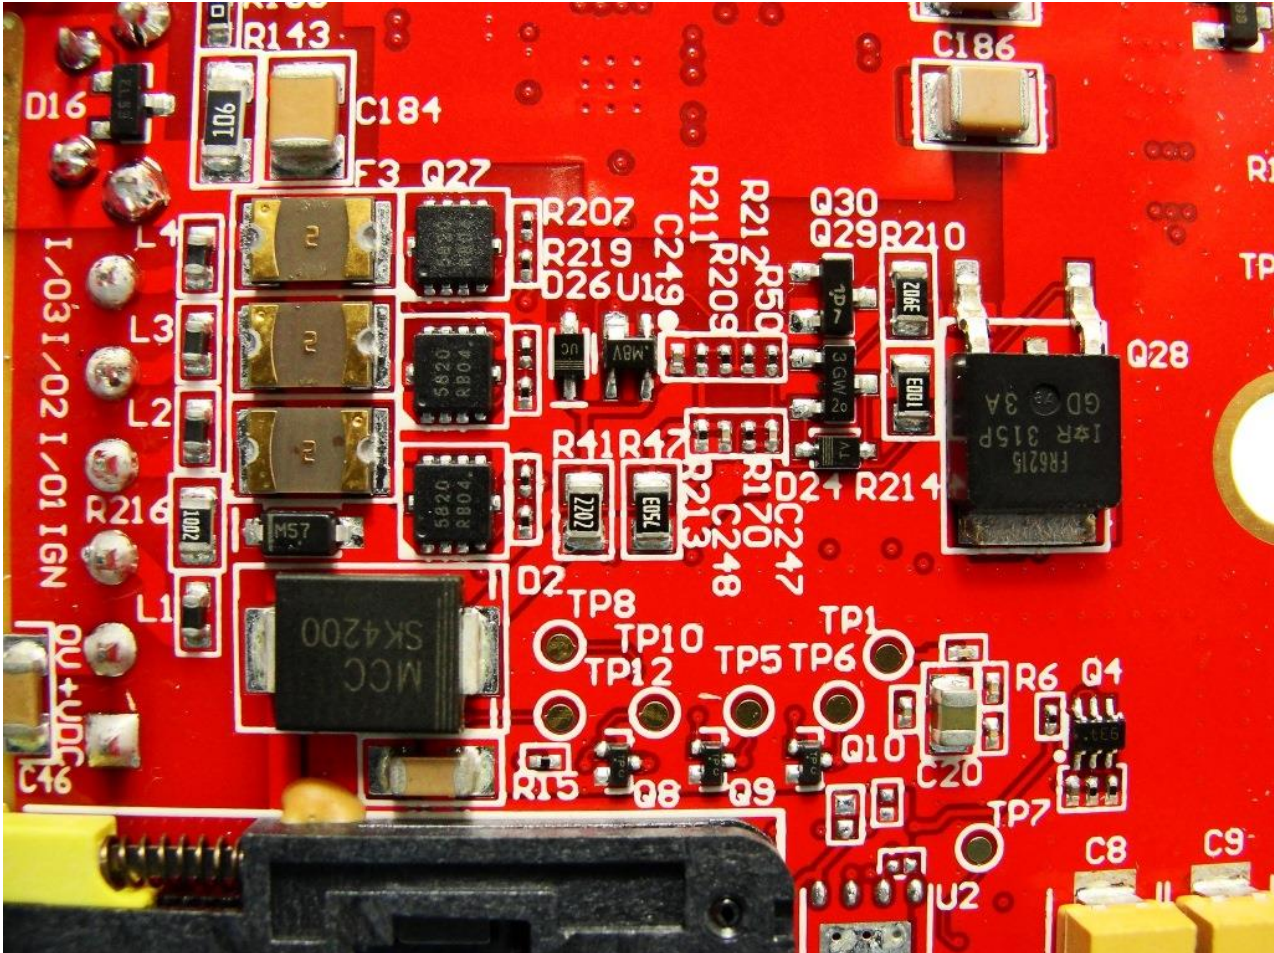

Marketing Name: 3G Light Industrial M2M Router

Brand Name: NetComm Wireless / Model Name: NWL-12-01

Marketing Name: 3G Light Industrial M2M Router

Brand Name: NetComm Wireless / Model Name: NWL-12-01

Marketing Name: 3G Light Industrial M2M Router