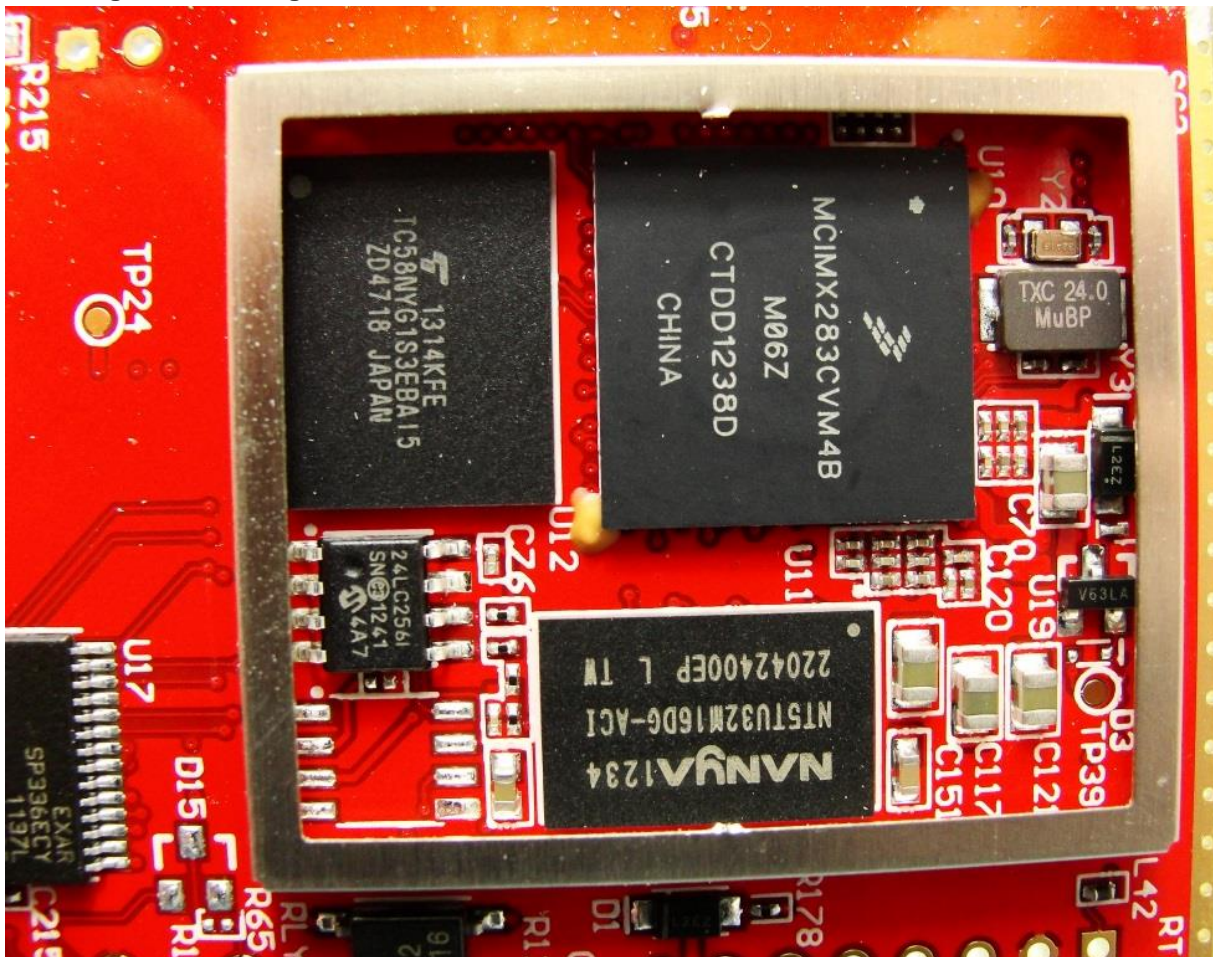

Brand Name: NetComm Wireless / Model Name: NWL-12-01

Marketing Name: 3G Light Industrial M2M Router

Brand Name: NetComm Wireless / Model Name: NWL-12-01

Marketing Name: 3G Light Industrial M2M Router

Brand Name: NetComm Wireless / Model Name: NWL-12-01