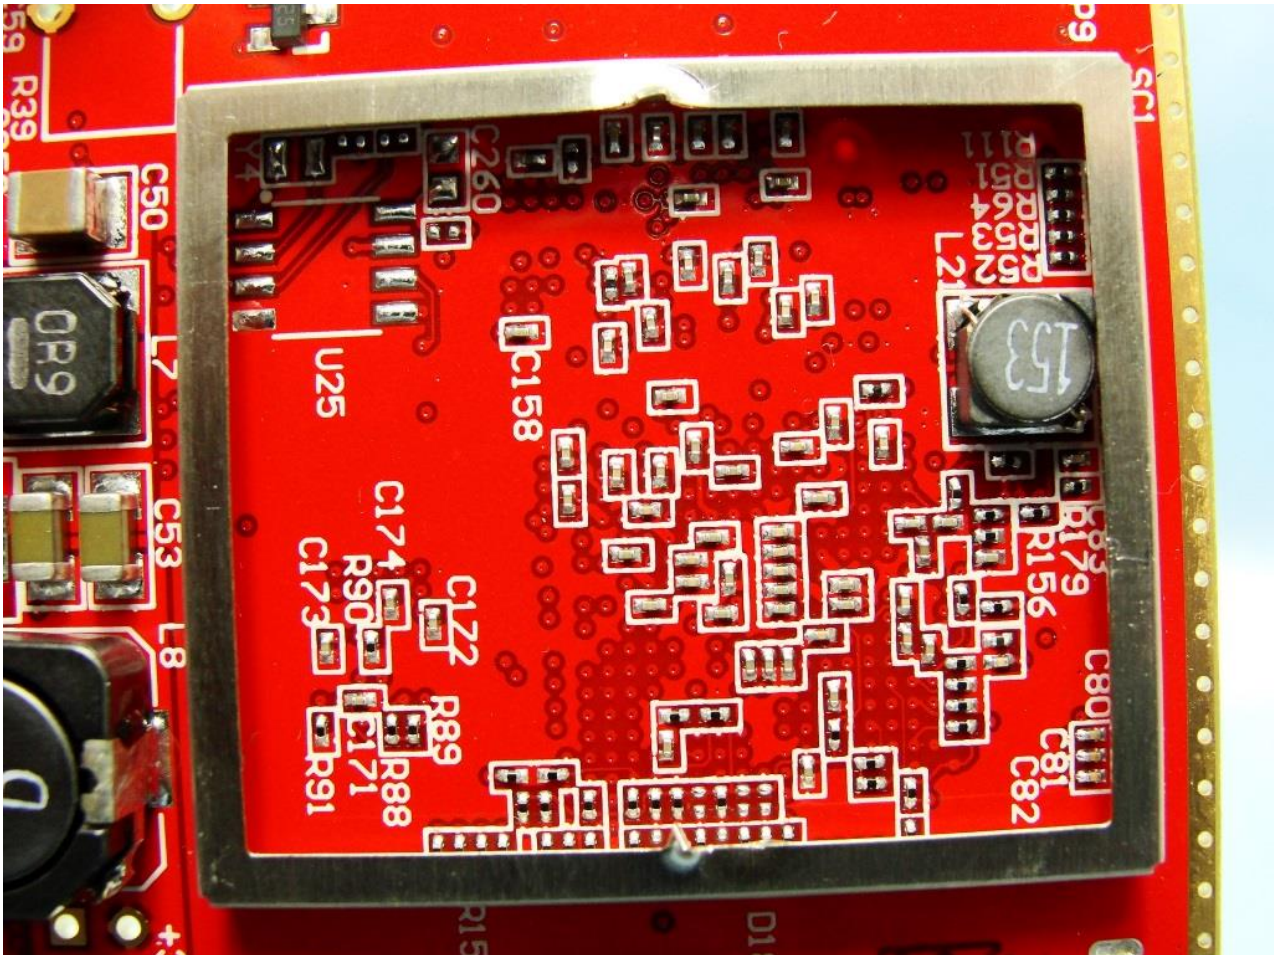

Brand Name: NetComm Wireless / Model Name: NWL-12-01

Marketing Name: 3G Light Industrial M2M Router