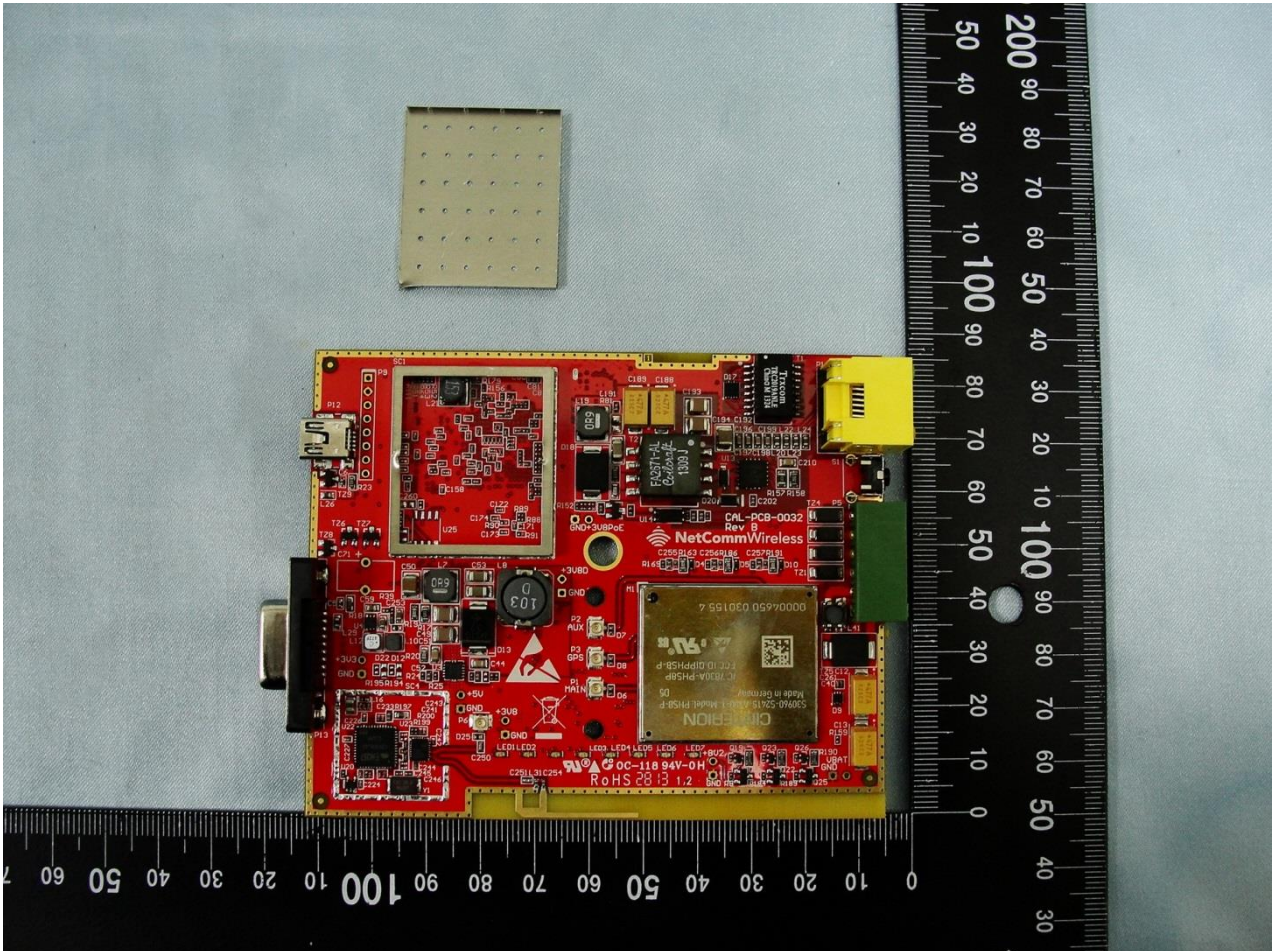

### 3. Internal Photograph of EUT

Brand Name: NetComm Wireless / Model Name: NWL-12-01

Marketing Name: 3G Light Industrial M2M Router

Brand Name: NetComm Wireless / Model Name: NWL-12-01

Marketing Name: 3G Light Industrial M2M Router

Brand Name: NetComm Wireless / Model Name: NWL-12-01

Marketing Name: 3G Light Industrial M2M Router

Brand Name: NetComm Wireless / Model Name: NWL-12-01

Marketing Name: 3G Light Industrial M2M Router

Brand Name: NetComm Wireless / Model Name: NWL-12-01

Marketing Name: 3G Light Industrial M2M Router

Brand Name: NetComm Wireless / Model Name: NWL-12-01

Marketing Name: 3G Light Industrial M2M Router

Brand Name: NetComm Wireless / Model Name: NWL-12-01

Marketing Name: 3G Light Industrial M2M Router