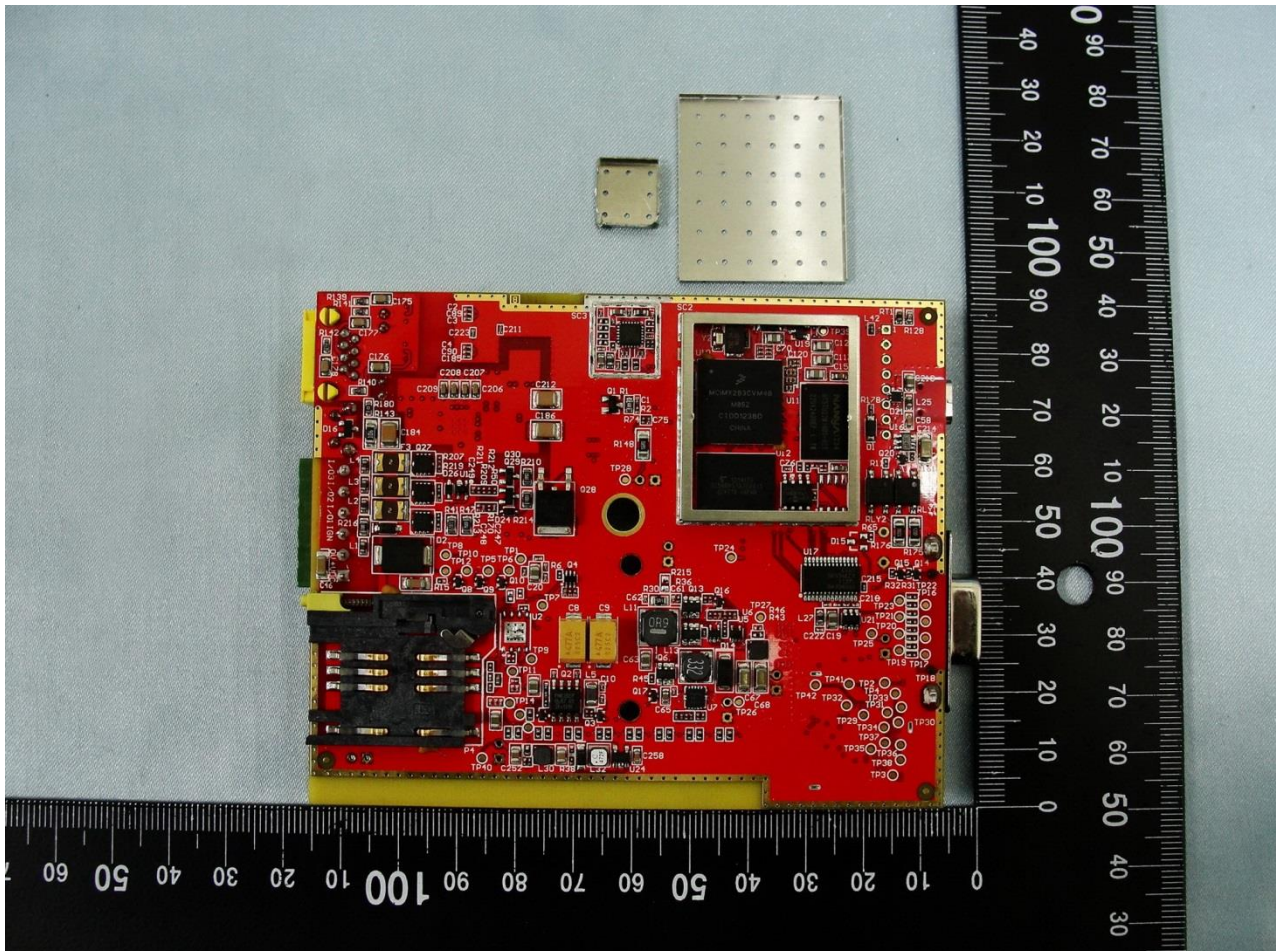

Marketing Name: 3G Light Industrial M2M Router

Brand Name: NetComm Wireless / Model Name: NWL-12-01

Marketing Name: 3G Light Industrial M2M Router

Brand Name: NetComm Wireless / Model Name: NWL-12-01

Marketing Name: 3G Light Industrial M2M Router

Brand Name: NetComm Wireless / Model Name: NWL-12-01

Marketing Name: 3G Light Industrial M2M Router

**Brand Name:** NetComm Wireless / **Model Name:** NWL-12-01

**Marketing Name:** 3G Light Industrial M2M Router

Brand Name: NetComm Wireless / Model Name: NWL-12-01

Marketing Name: 3G Light Industrial M2M Router

Brand Name: NetComm Wireless / Model Name: NWL-12-01

Marketing Name: 3G Light Industrial M2M Router

Brand Name: NetComm Wireless / Model Name: NWL-12-01