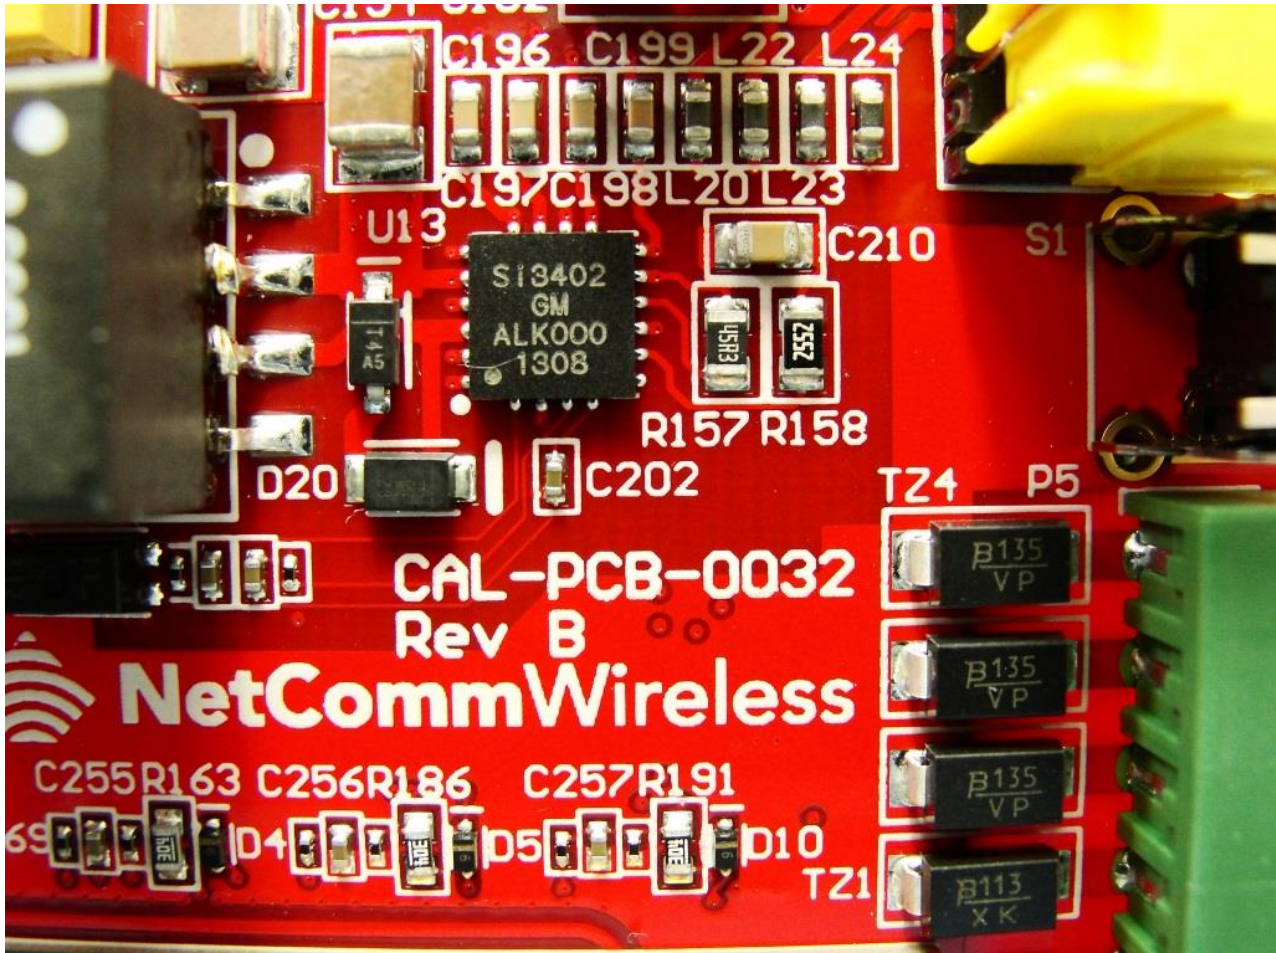

Marketing Name: 3G Light Industrial M2M Router

Brand Name: NetComm Wireless / Model Name: NWL-12-01

Marketing Name: 3G Light Industrial M2M Router

Brand Name: NetComm Wireless / Model Name: NWL-12-01

Marketing Name: 3G Light Industrial M2M Router

Brand Name: NetComm Wireless / Model Name: NWL-12-01

Marketing Name: 3G Light Industrial M2M Router

**Brand Name:** NetComm Wireless / **Model Name:** NWL-12-01

**Marketing Name:** 3G Light Industrial M2M Router