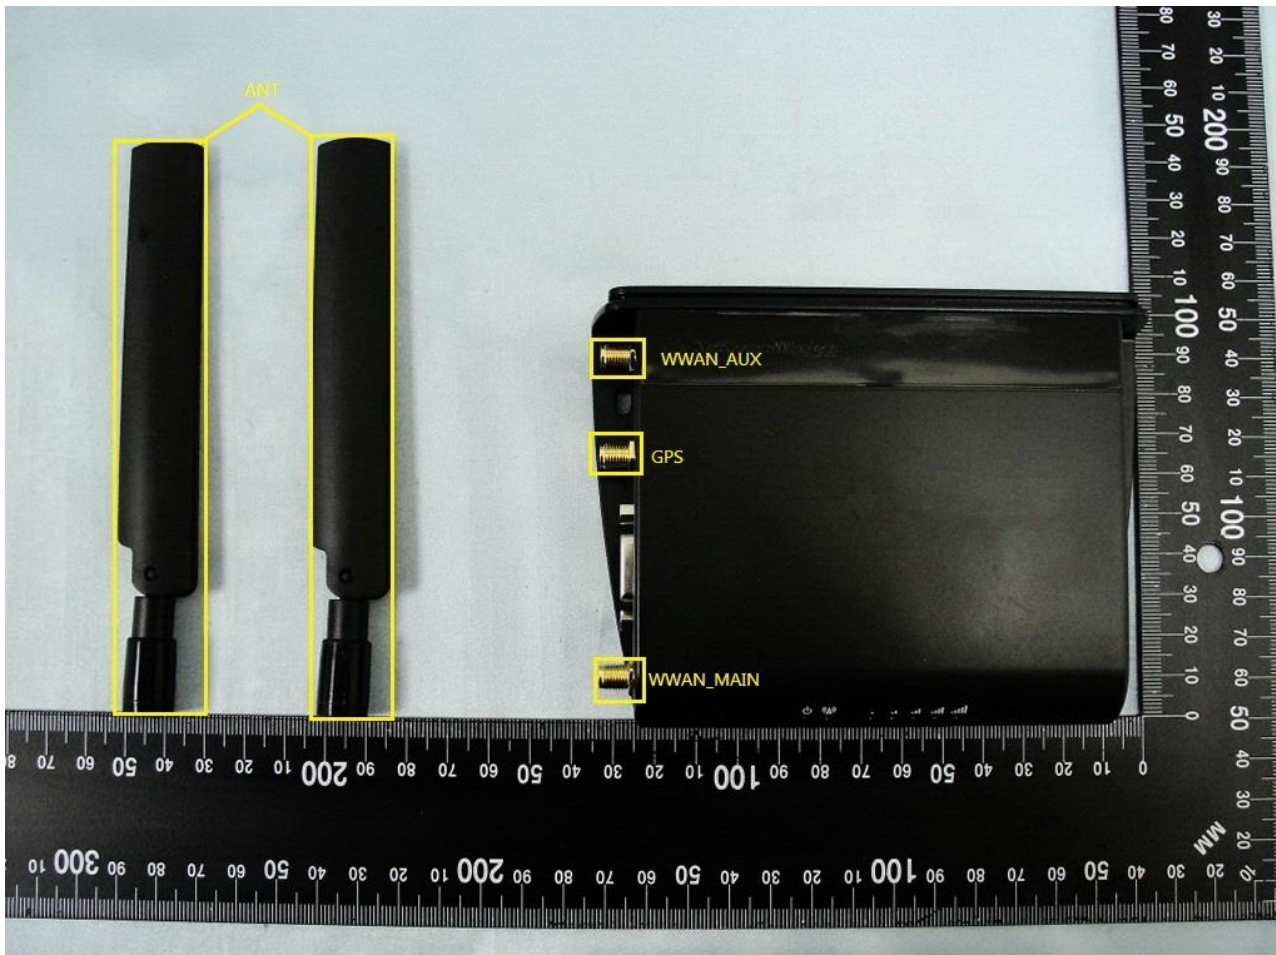

### 3. Internal Photograph of EUT

Brand Name: NetComm Wireless / Model Name: NWL-12-01

Marketing Name: 3G Light Industrial M2M Router

Brand Name: NetComm Wireless / Model Name: NWL-12-01

Marketing Name: 3G Light Industrial M2M Router