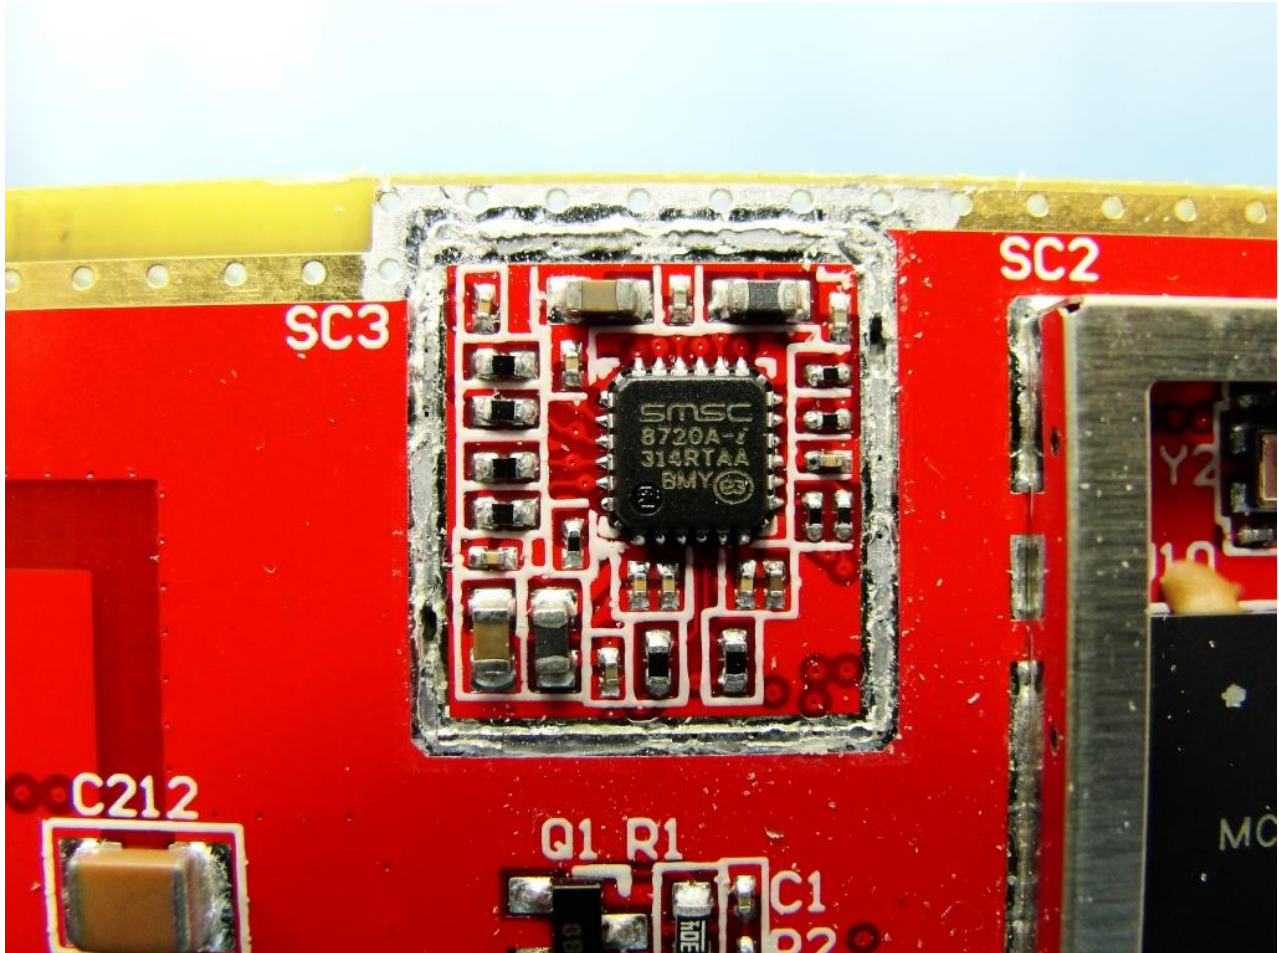

Brand Name: NetComm Wireless / Model Name: NWL-12-01

Marketing Name: 3G Light Industrial M2M Router