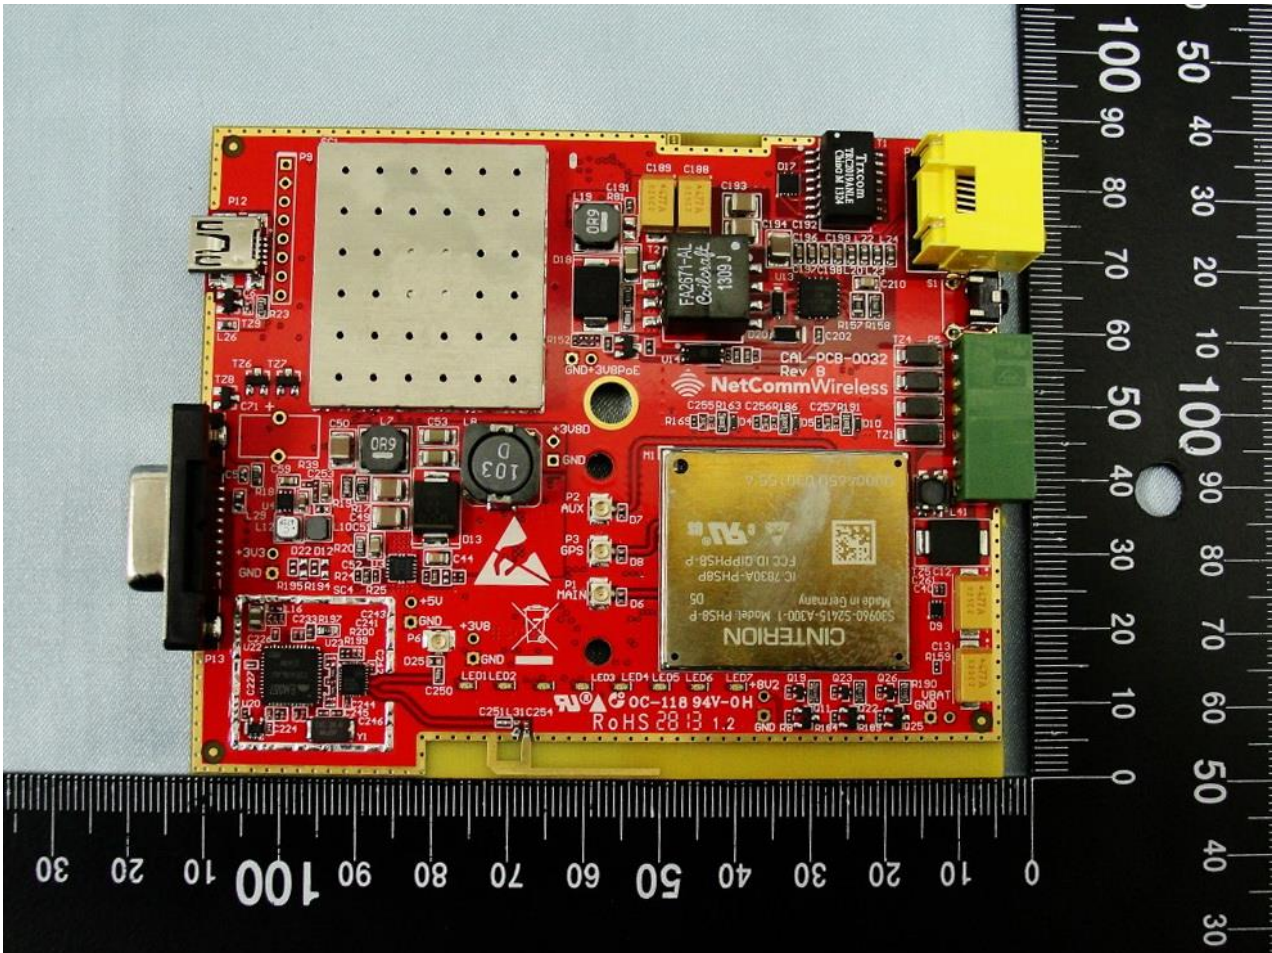

### 3. Internal Photograph of EUT

Brand Name: NetComm Wireless / Model Name: NWL-12-01

Marketing Name: 3G Light Industrial M2M Router

Brand Name: NetComm Wireless / Model Name: NWL-12-01

Marketing Name: 3G Light Industrial M2M Router

Brand Name: NetComm Wireless / Model Name: NWL-12-01

Marketing Name: 3G Light Industrial M2M Router

Brand Name: NetComm Wireless / Model Name: NWL-12-01

Marketing Name: 3G Light Industrial M2M Router

Brand Name: NetComm Wireless / Model Name: NWL-12-01