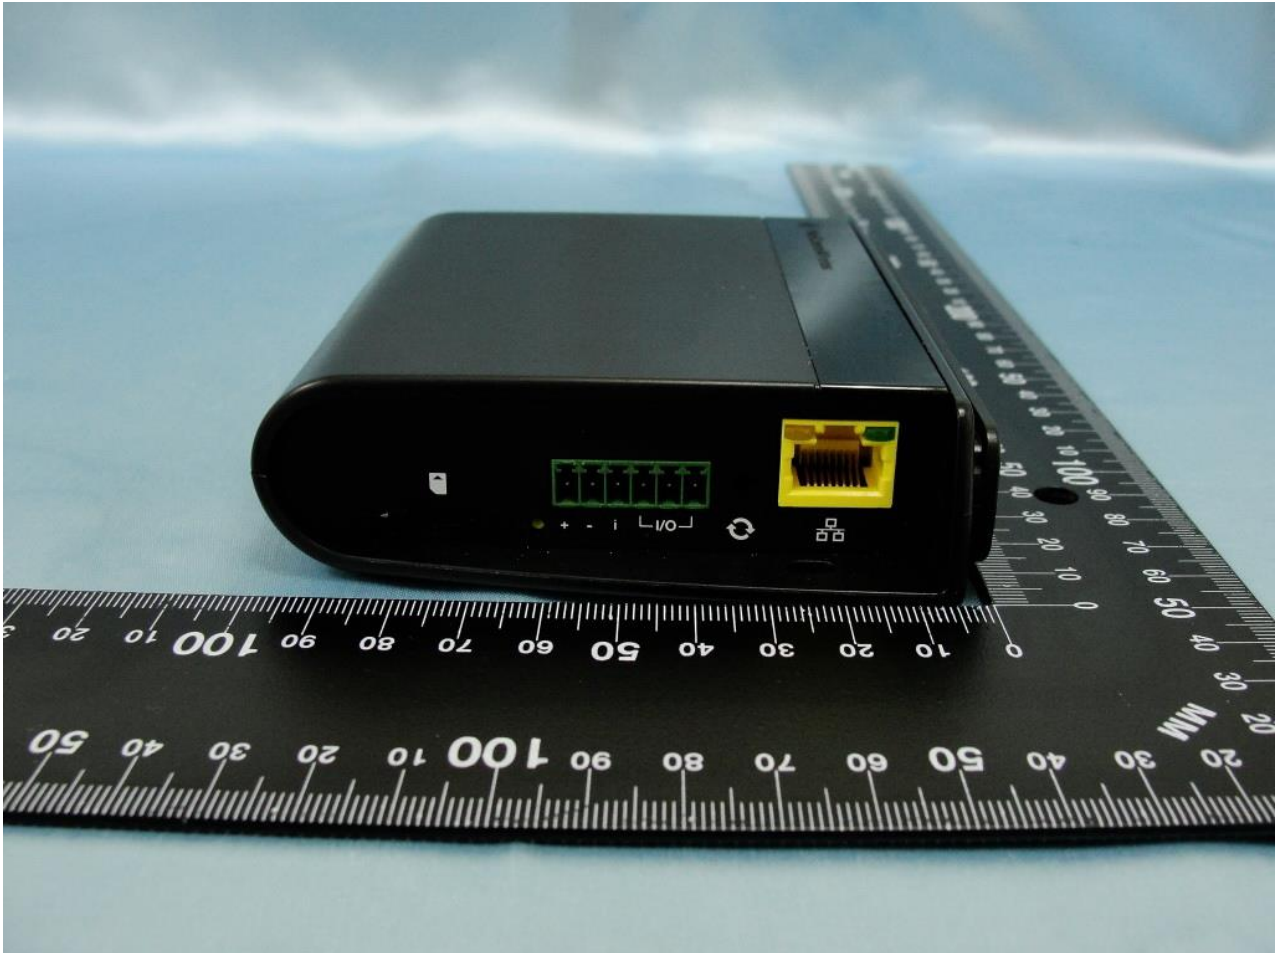

## 1. External Photograph of EUT

Brand Name: NetComm Wireless / Model Name: NWL-12-01

Marketing Name: 3G Light Industrial M2M Router

**Brand Name: NetComm Wireless / Model Name: NWL-12-01**

**Marketing Name: 3G Light Industrial M2M Router**

Brand Name: NetComm Wireless / Model Name: NWL-12-01

Marketing Name: 3G Light Industrial M2M Router

Brand Name: NetComm Wireless / Model Name: NWL-12-01

Marketing Name: 3G Light Industrial M2M Router

Brand Name: NetComm Wireless / Model Name: NWL-12-01

Marketing Name: 3G Light Industrial M2M Router

**2. Photograph of Accessory**

**Brand Name: NetComm Wireless / Model Name: NWL-12-01**

**Marketing Name: 3G Light Industrial M2M Router**

<b>Specification of Accessory</b>		
<b>WWAN Antenna</b>	<b>Brand Name</b>	Grand-Tek
	<b>Model Name</b>	OA-0314-11A6B0DNC
<b>Docking</b>	<b>Brand Name</b>	N/A
	<b>Model Name</b>	N/A
<b>RJ45 Cable</b>	<b>Brand Name</b>	N/A
	<b>Model Name</b>	N/A
	<b>Power Cable</b>	1.5 meter, non-shielded cable without ferrite core
<b>WWAN Module</b>	<b>Brand Name</b>	Cinterion
	<b>Model Name</b>	PHS8-P