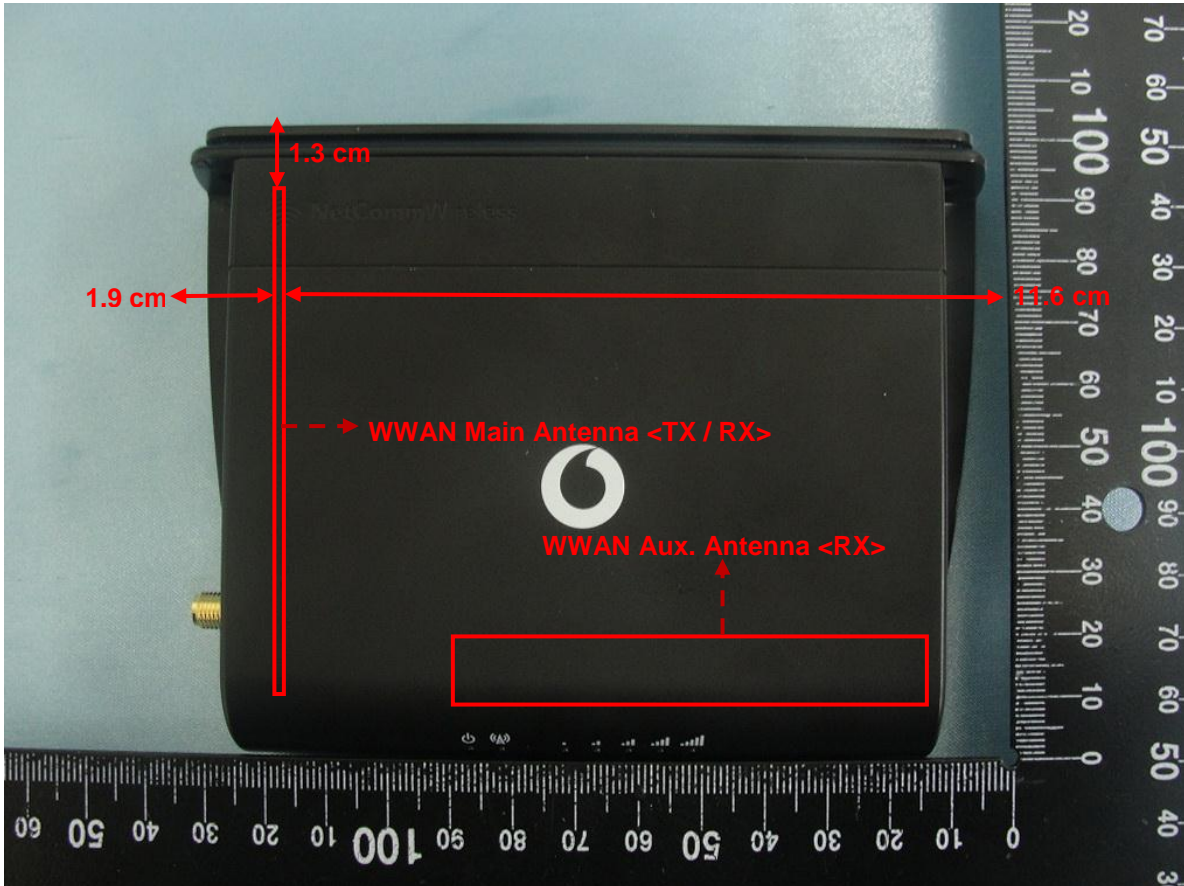

Brand Name: NetComm Wireless / Model Name: NWL-10  
 Marketing Name: Vodafone MachineLink

EUT Length: 13.6 cm  
 EUT Width: 10.4 cm

Antenna	Length	Width
WWAN Main Antenna <TX / RX>	8.2 cm	0.1 cm
WWAN Aux. Antenna <RX>	7.5 cm	1.1 cm