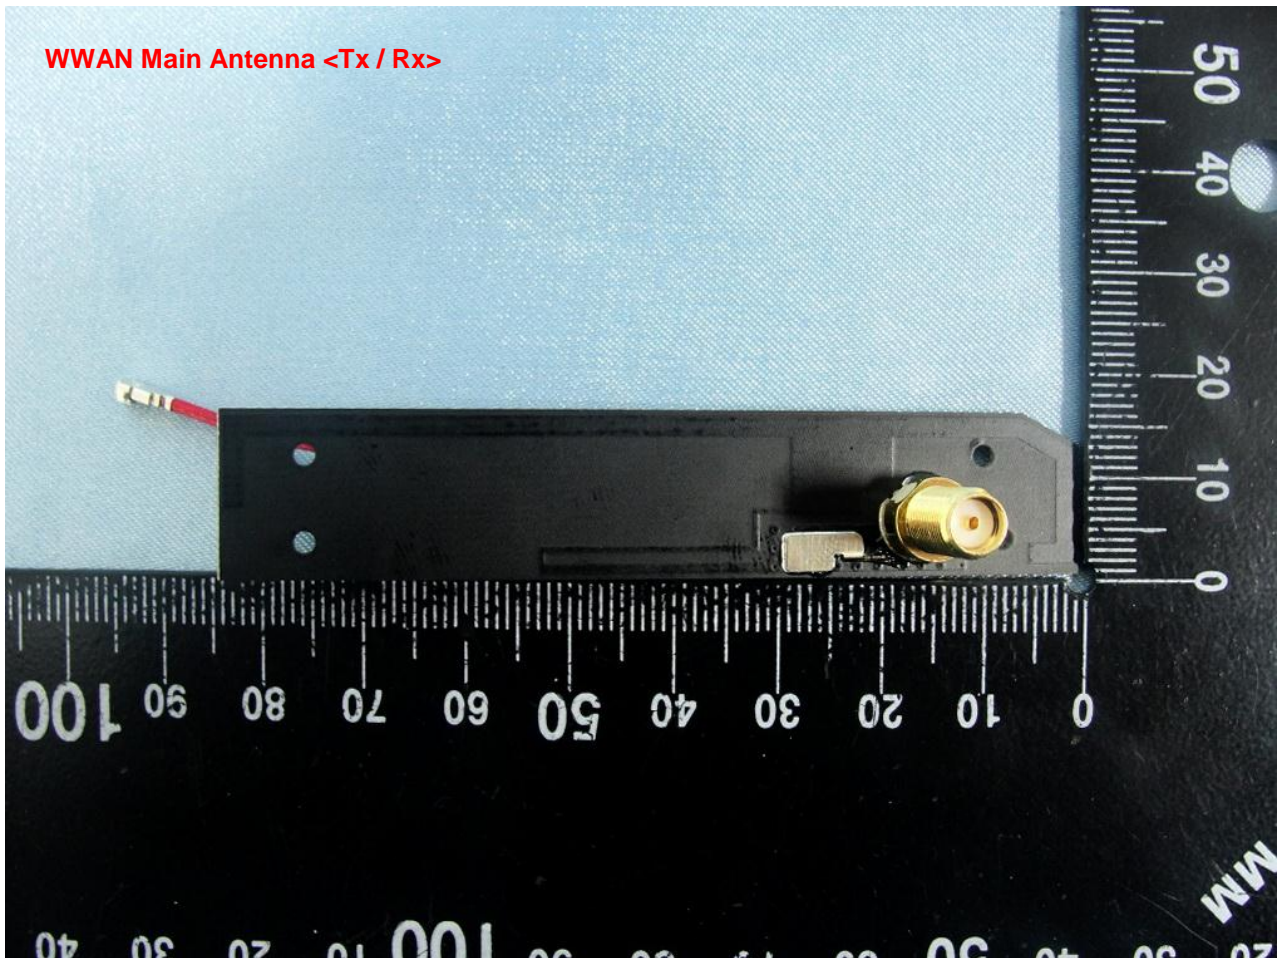

3. Internal Photograph of EUT

Brand Name: NetComm Wireless / Model Name: NWL-10

Marketing Name: Vodafone MachineLink

Brand Name: NetComm Wireless / Model Name: NWL-10
Marketing Name: Vodafone MachineLink

Brand Name: NetComm Wireless / Model Name: NWL-10
Marketing Name: Vodafone MachineLink

Brand Name: NetComm Wireless / Model Name: NWL-10
Marketing Name: Vodafone MachineLink

Brand Name: NetComm Wireless / Model Name: NWL-10
Marketing Name: Vodafone MachineLink