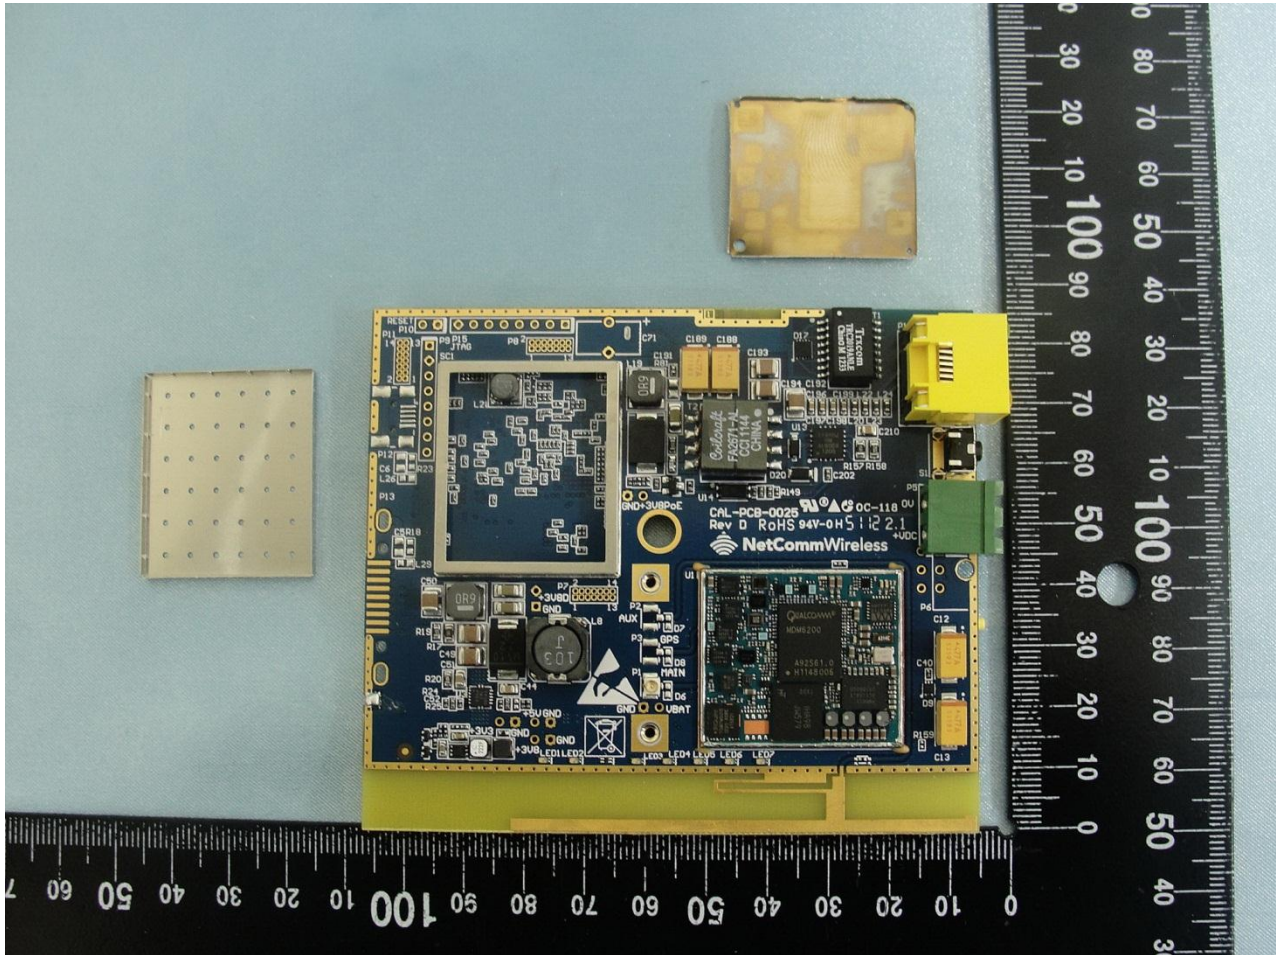

3. Internal Photograph of EUT

Brand Name: NetComm Wireless / Model Name: NWL-10

Marketing Name: Vodafone MachineLink

Brand Name: NetComm Wireless / Model Name: NWL-10
Marketing Name: Vodafone MachineLink

Brand Name: NetComm Wireless / Model Name: NWL-10
Marketing Name: Vodafone MachineLink

Brand Name: NetComm Wireless / Model Name: NWL-10
Marketing Name: Vodafone MachineLink

Brand Name: NetComm Wireless / Model Name: NWL-10
Marketing Name: Vodafone MachineLink

Brand Name: NetComm Wireless / Model Name: NWL-10
Marketing Name: Vodafone MachineLink

Brand Name: NetComm Wireless / Model Name: NWL-10
Marketing Name: Vodafone MachineLink