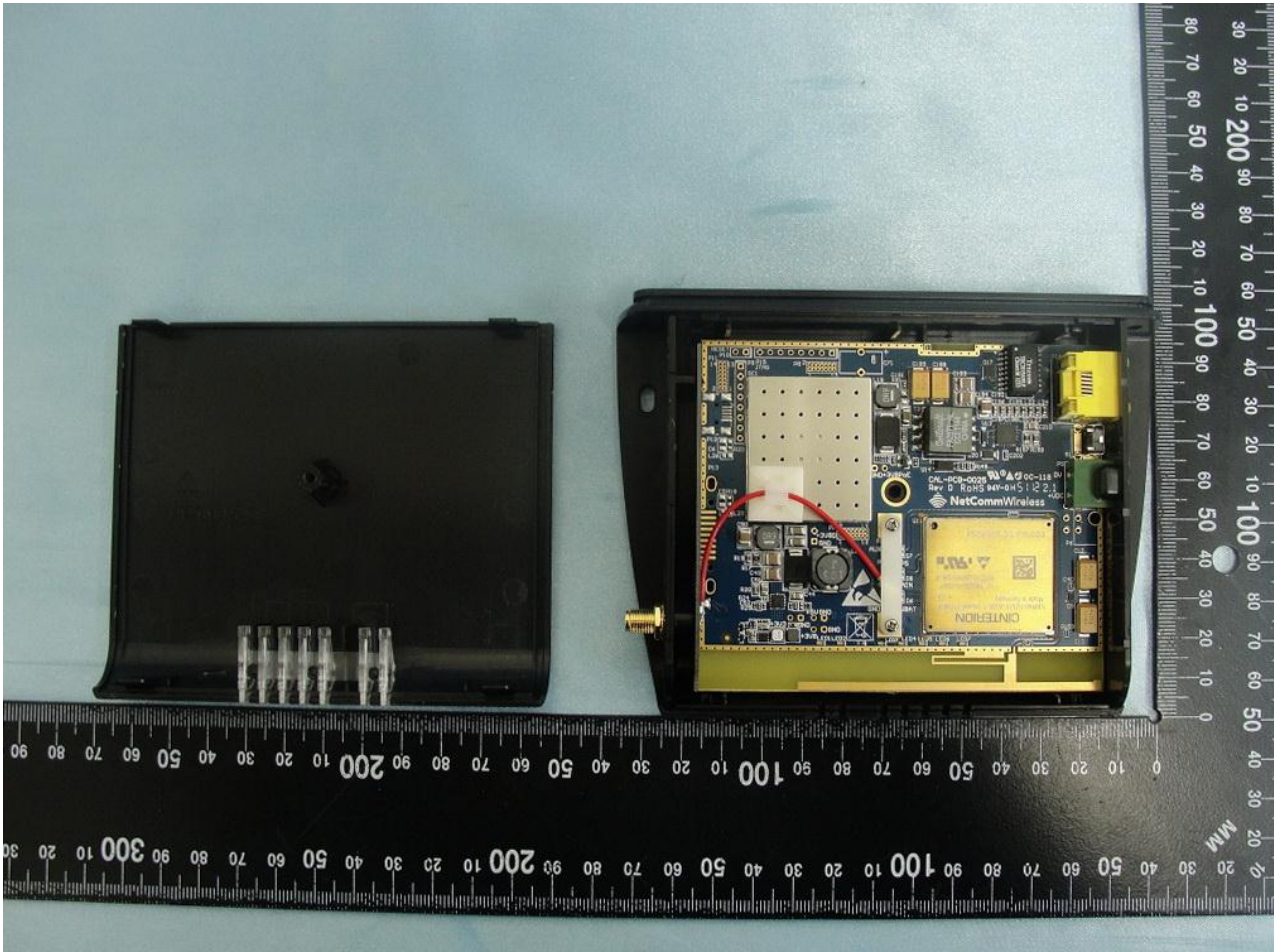

3. Internal Photograph of EUT

Brand Name: NetComm Wireless / Model Name: NWL-10

Marketing Name: Vodafone MachineLink

Brand Name: NetComm Wireless / Model Name: NWL-10
Marketing Name: Vodafone MachineLink

Brand Name: NetComm Wireless / Model Name: NWL-10
Marketing Name: Vodafone MachineLink

Brand Name: NetComm Wireless / Model Name: NWL-10
Marketing Name: Vodafone MachineLink

Brand Name: NetComm Wireless / Model Name: NWL-10
Marketing Name: Vodafone MachineLink