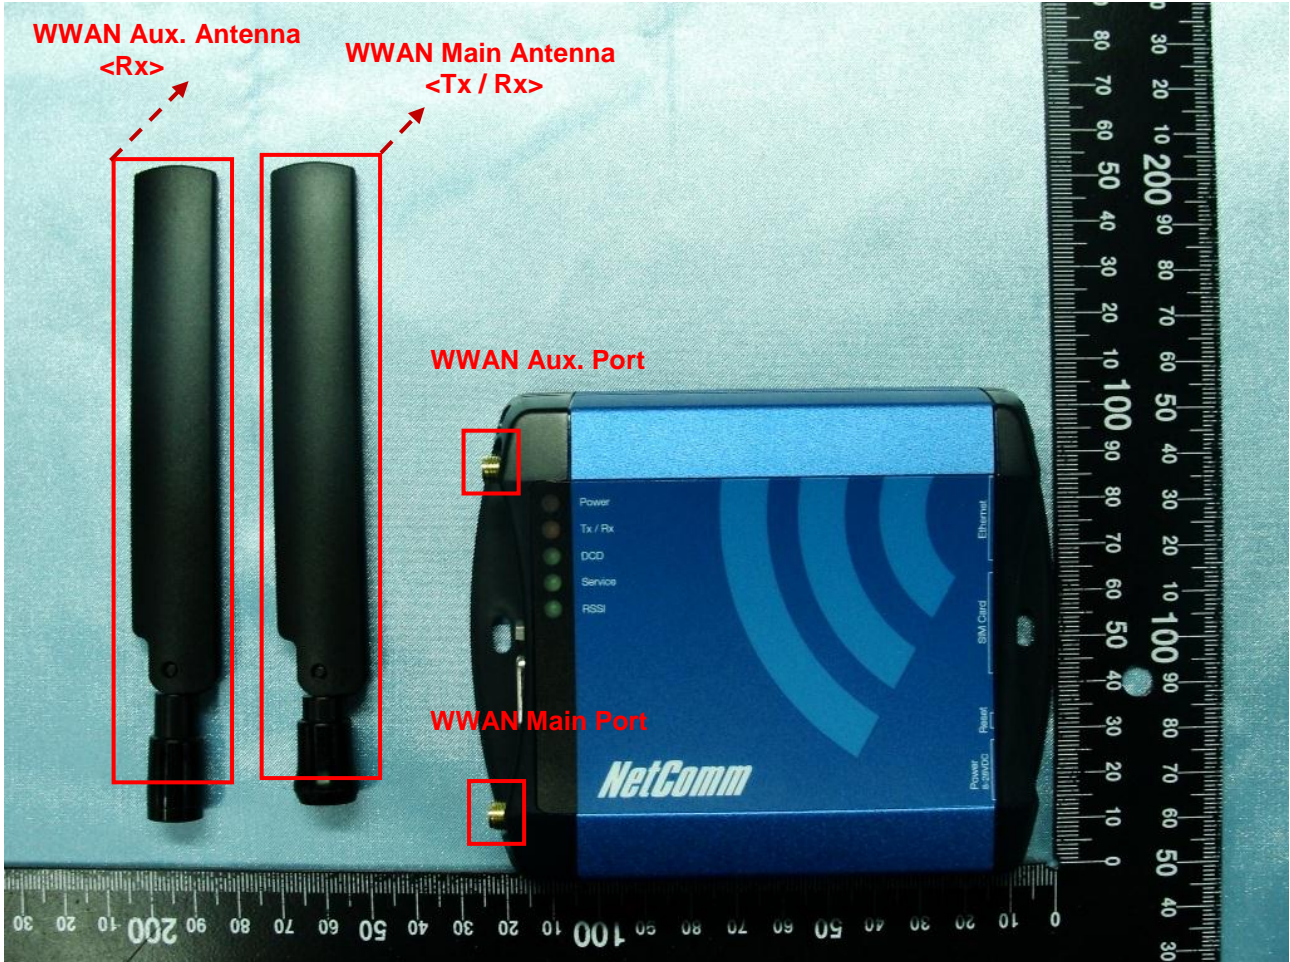

Brand Name: NetComm Wireless / Model Name: NTC-6908-02 / M2M Router

EUT Length: 12.6 cm
EUT Width: 10.4 cm

Antenna	Length	Width
WWAN Main Antenna <Tx / Rx>	13.7 cm	1.9 cm
WWAN Aux. Antenna <Rx>	13.7 cm	1.9 cm