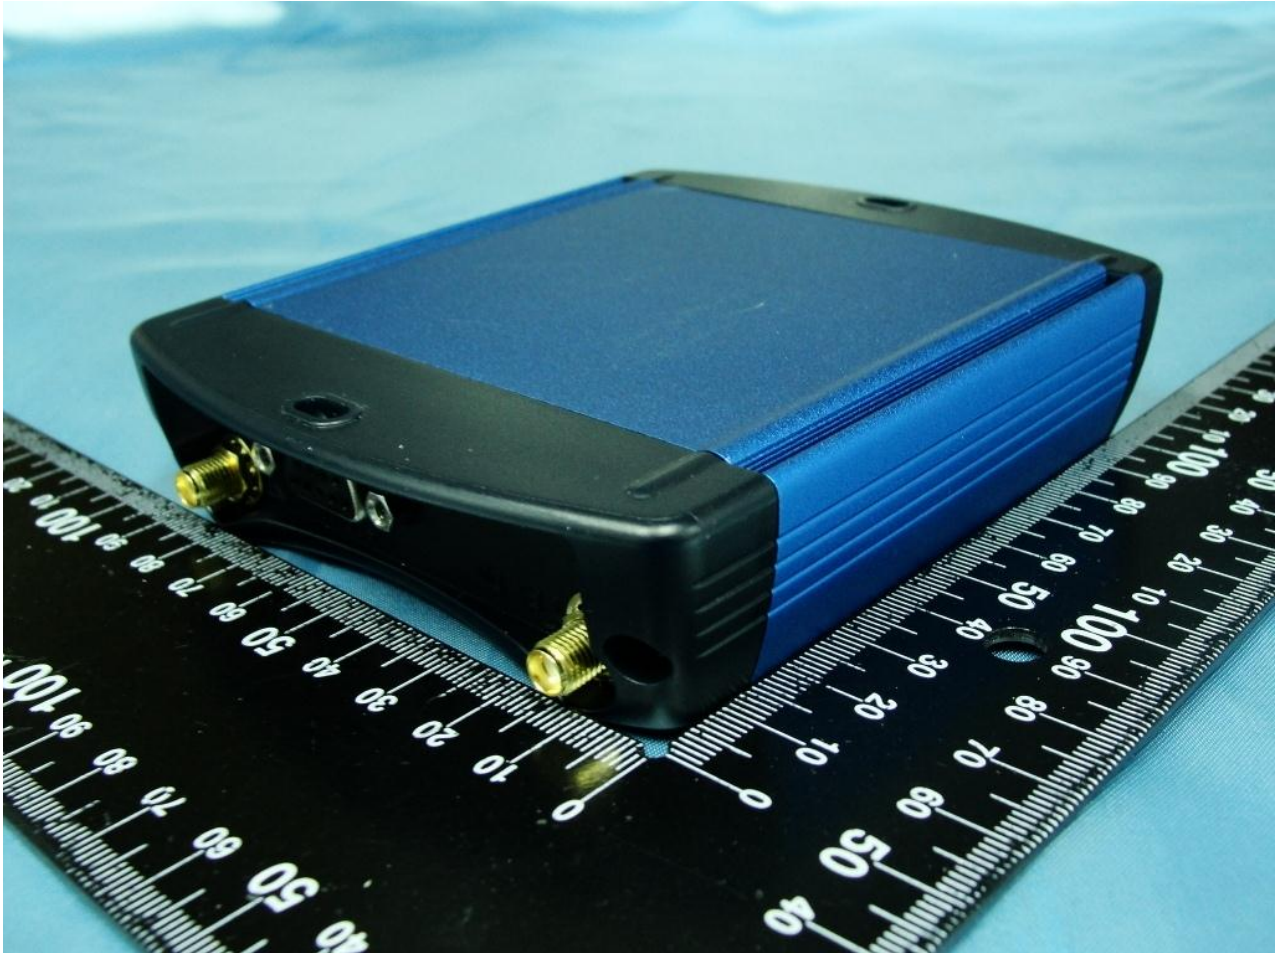

1. External Photograph of EUT

Brand Name: NetComm Wireless / Model Name: NTC-6908-02 / Marketing Name: M2M Router

Brand Name: NetComm Wireless / Model Name: NTC-6908-02 / Marketing Name: M2M Router

2. Photograph of Accessory

Brand Name: NetComm Wireless / Model Name: NTC-6908-02 / Marketing Name: M2M Router

List of Accessory:

Specification of Accessory		
AC Adapter	Brand Name	Tenpao
	Model Name	S018KM1200150
RJ-45 Cable	Brand Name	Prolink
	Model Name	CL191BU
WWAN Module	Brand Name	Sierra Wireless
	Model Name	MC8704

Remark: For accessories equipped with this EUT, please refer to the following photos.

Brand Name: NetComm Wireless / Model Name: NTC-6908-02 / Marketing Name: M2M Router