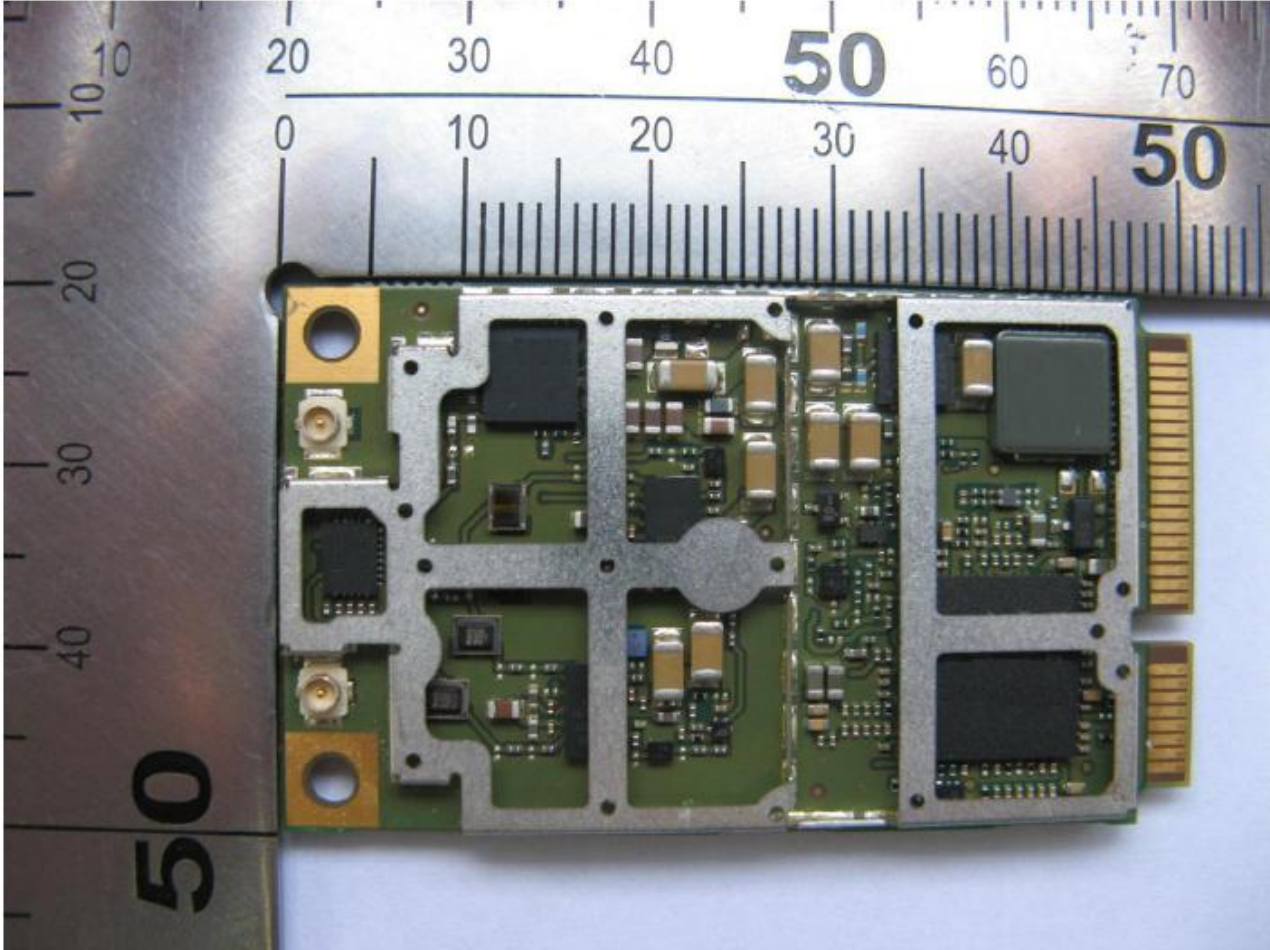

Brand Name: NetComm Wireless / Model Name: NTC-6908-02 / Marketing Name: M2M Router