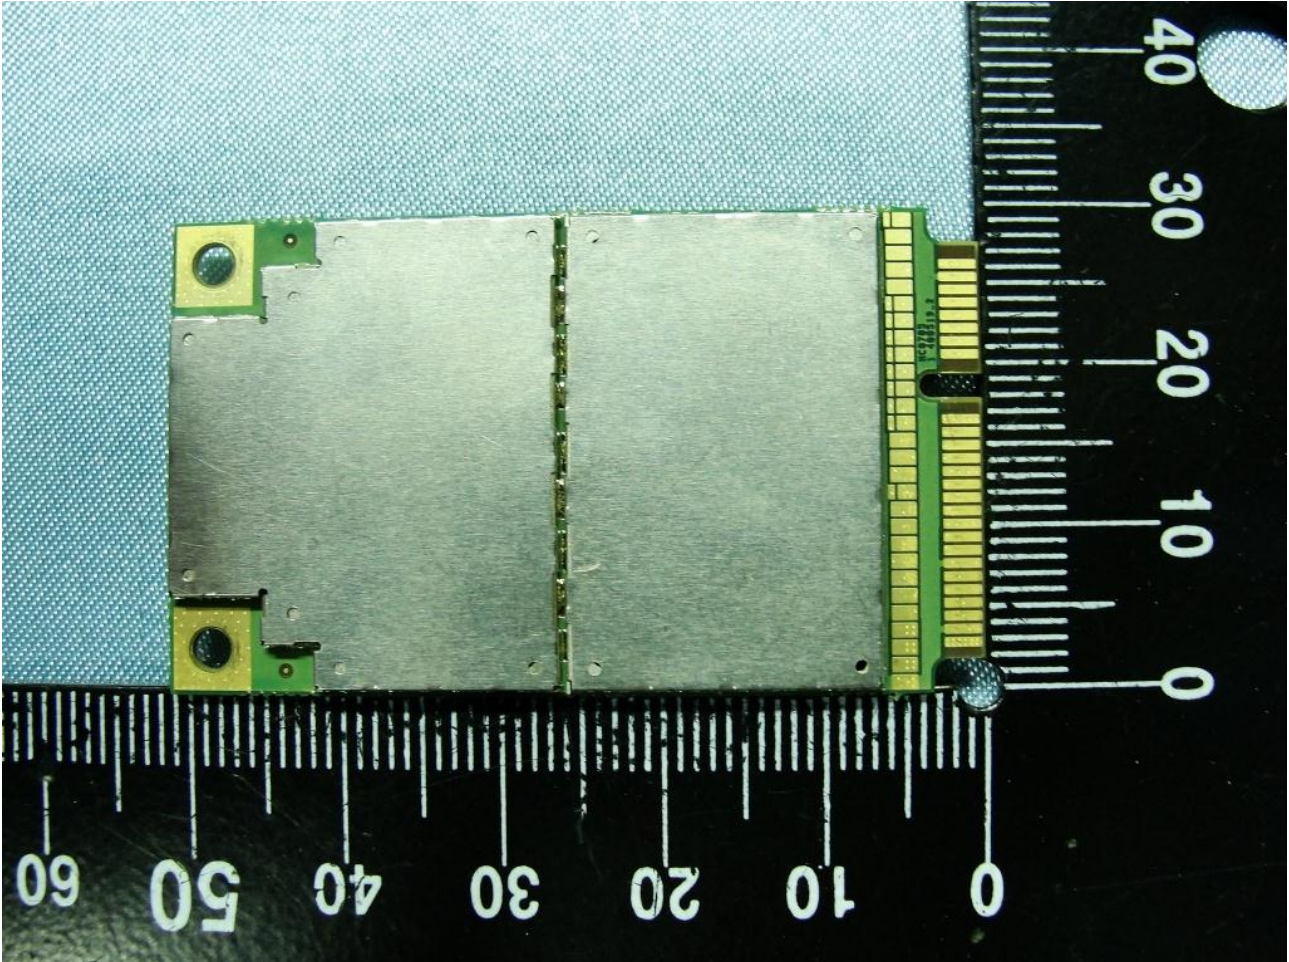

Brand Name: NetComm Wireless / Model Name: NTC-6908-02 / Marketing Name: M2M Router