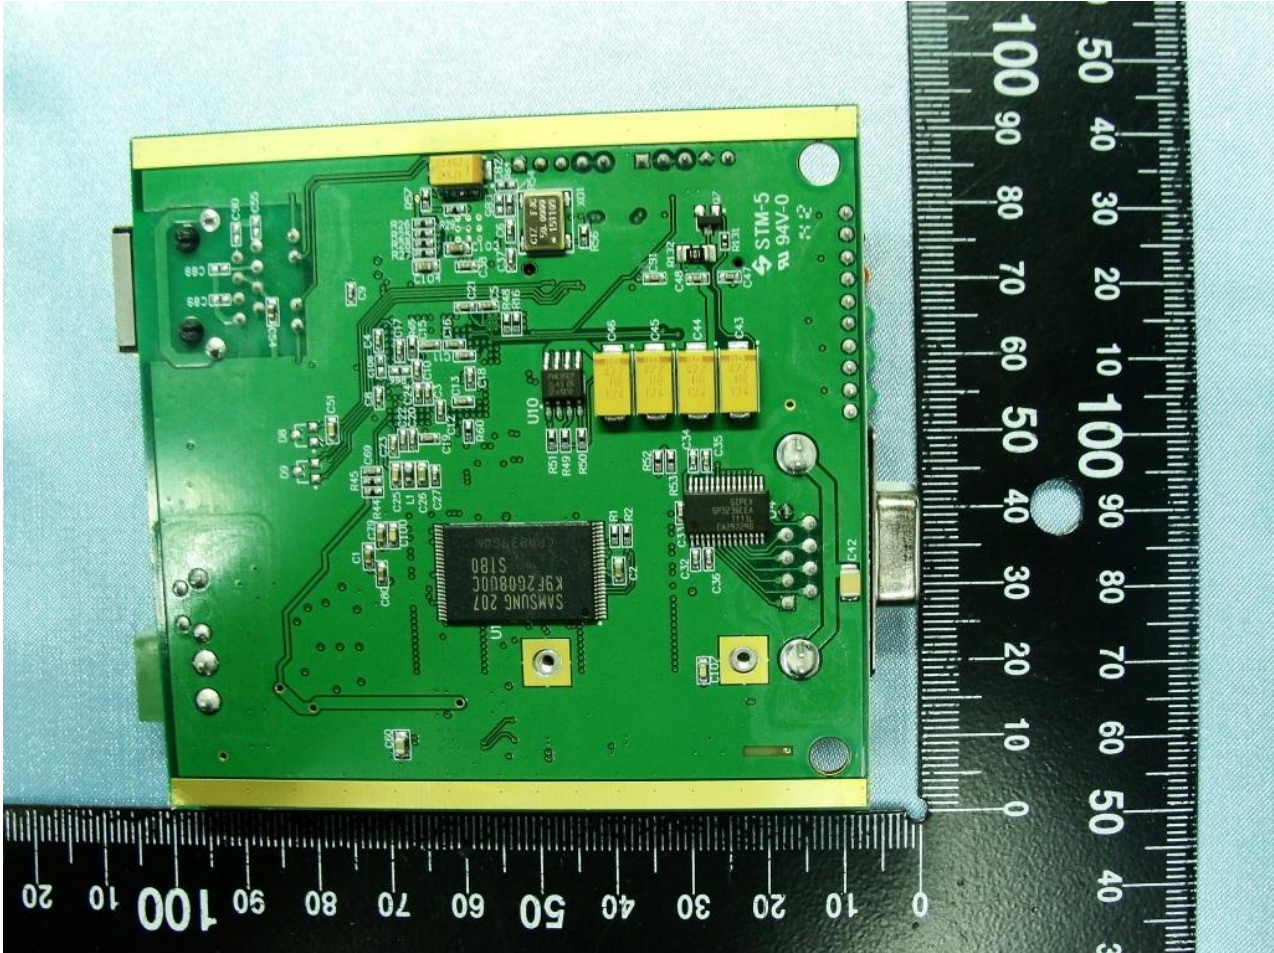

### 3. Internal Photograph of EUT

Brand Name: NetComm Wireless / Model Name: NTC-6908-02 / Marketing Name: M2M Router

Brand Name: NetComm Wireless / Model Name: NTC-6908-02 / Marketing Name: M2M Router

Brand Name: NetComm Wireless / Model Name: NTC-6908-02 / Marketing Name: M2M Router

Brand Name: NetComm Wireless / Model Name: NTC-6908-02 / Marketing Name: M2M Router

Brand Name: NetComm Wireless / Model Name: NTC-6908-02 / Marketing Name: M2M Router

Brand Name: NetComm Wireless / Model Name: NTC-6908-02 / Marketing Name: M2M Router