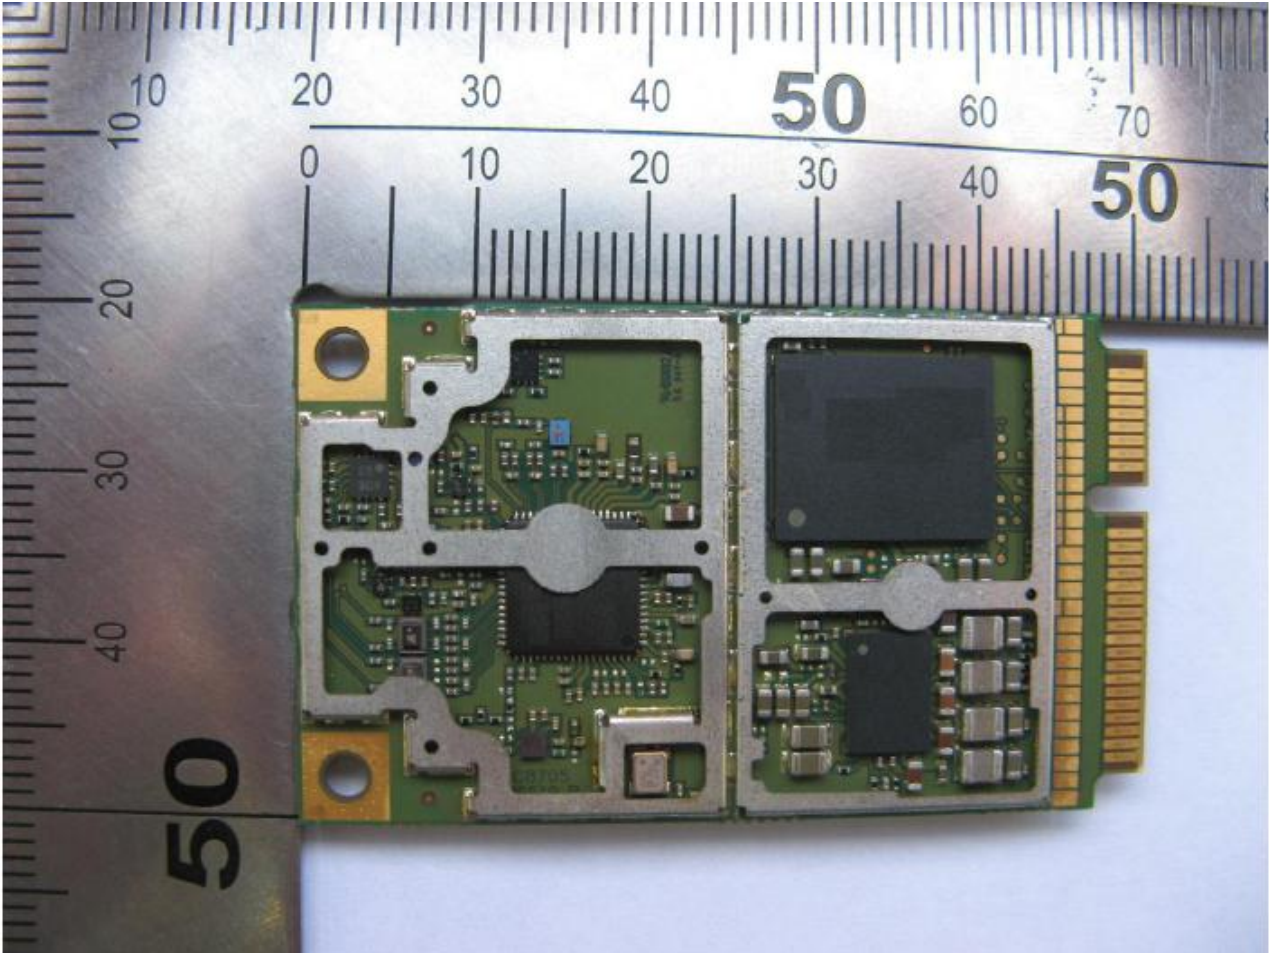

Brand Name: NetComm Wireless / Model Name: NTC-6908-02 / Marketing Name: M2M Router