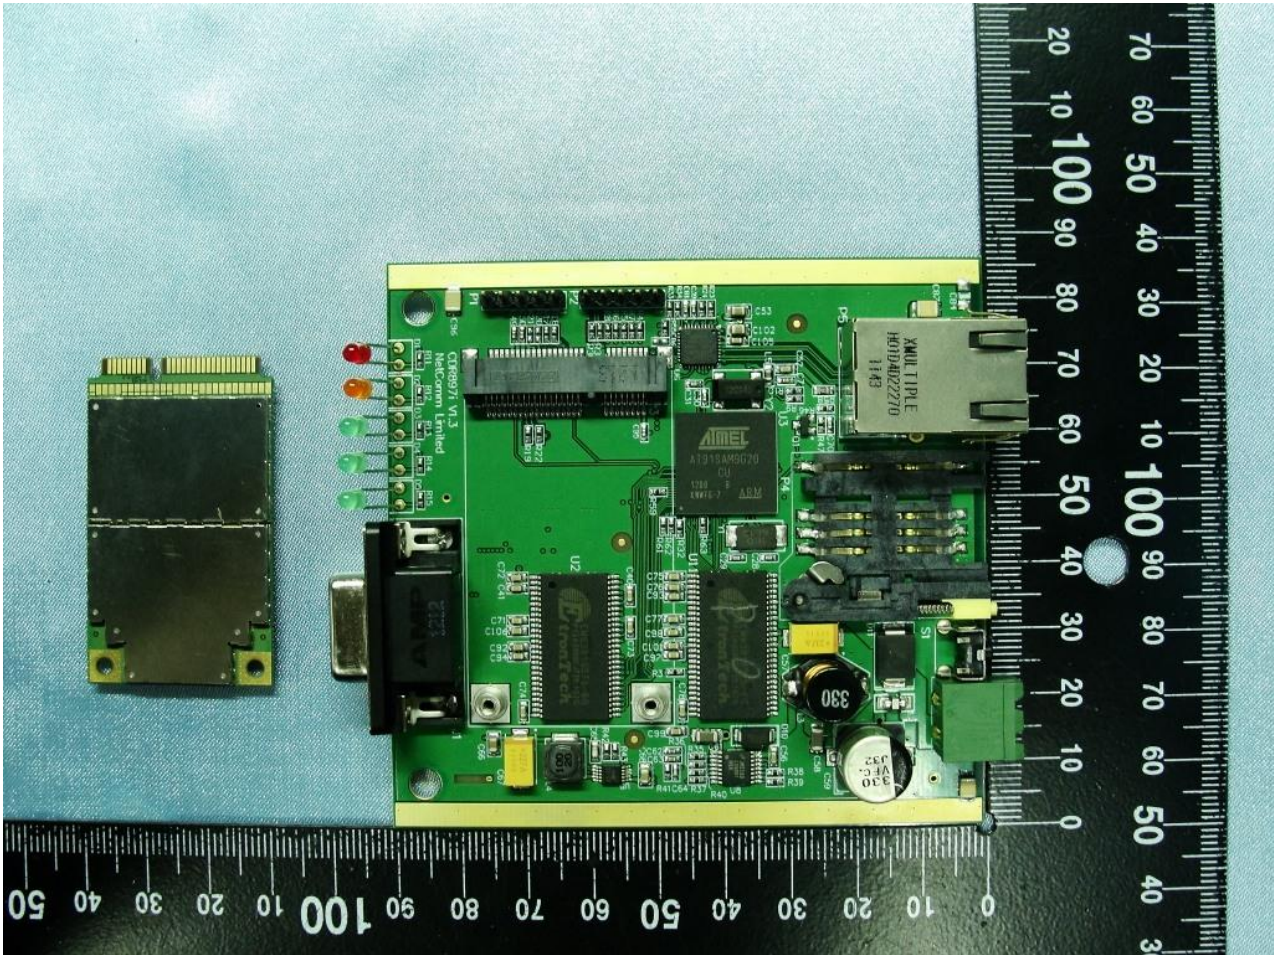

### 3. Internal Photograph of EUT

Brand Name: NetComm Wireless / Model Name: NTC-6908-02 / Marketing Name: M2M Router

Brand Name: NetComm Wireless / Model Name: NTC-6908-02 / Marketing Name: M2M Router

Brand Name: NetComm Wireless / Model Name: NTC-6908-02 / Marketing Name: M2M Router

Brand Name: NetComm Wireless / Model Name: NTC-6908-02 / Marketing Name: M2M Router

Brand Name: NetComm Wireless / Model Name: NTC-6908-02 / Marketing Name: M2M Router

Brand Name: NetComm Wireless / Model Name: NTC-6908-02 / Marketing Name: M2M Router