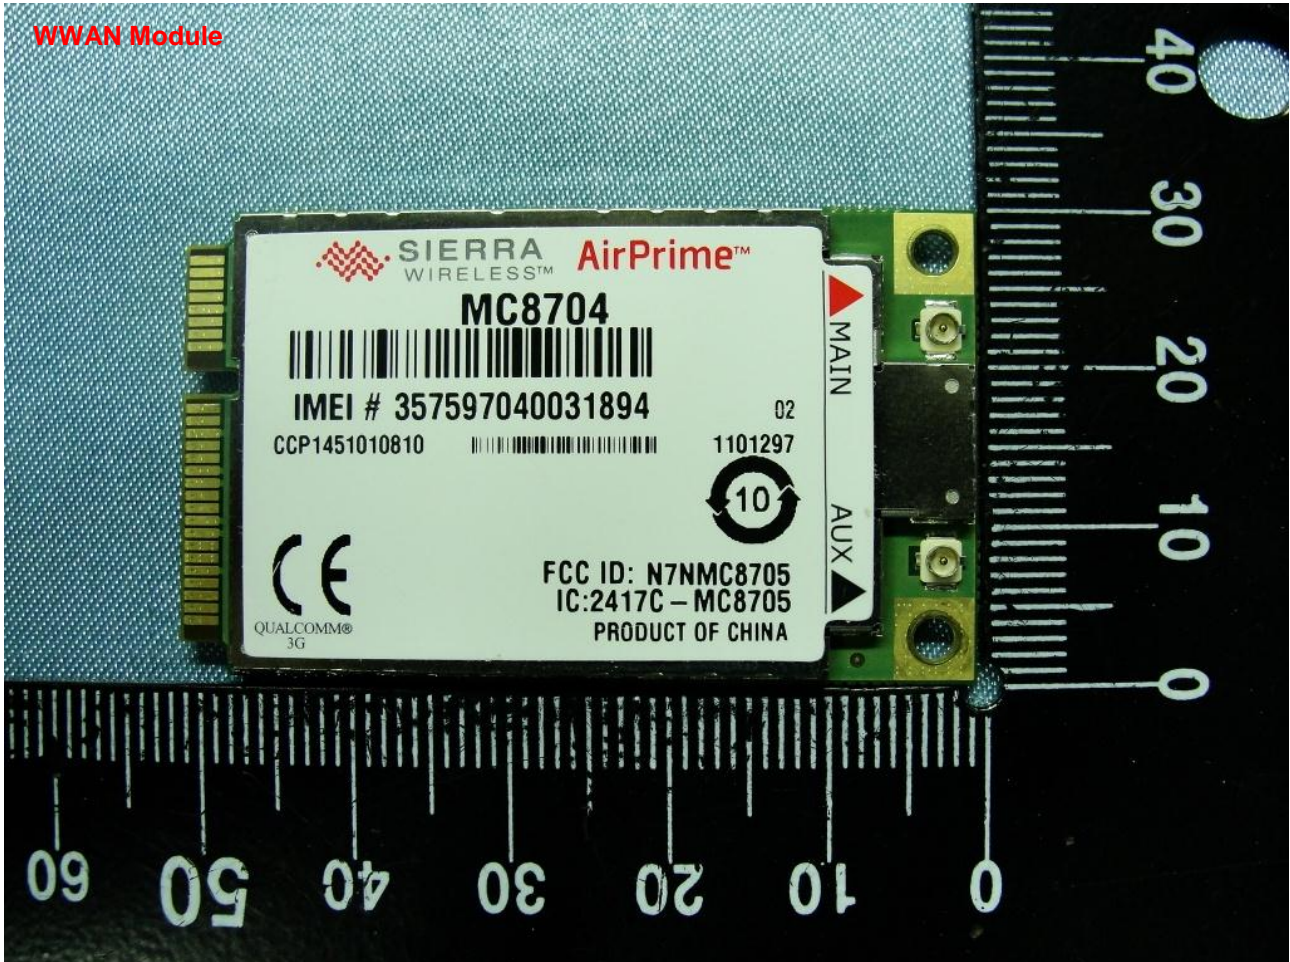

### 3. Internal Photograph of EUT

Brand Name: NetComm Wireless / Model Name: NTC-6908-02 / Marketing Name: M2M Router

Brand Name: NetComm Wireless / Model Name: NTC-6908-02 / Marketing Name: M2M Router

Brand Name: NetComm Wireless / Model Name: NTC-6908-02 / Marketing Name: M2M Router

Brand Name: NetComm Wireless / Model Name: NTC-6908-02 / Marketing Name: M2M Router

Brand Name: NetComm Wireless / Model Name: NTC-6908-02 / Marketing Name: M2M Router

Brand Name: NetComm Wireless / Model Name: NTC-6908-02 / Marketing Name: M2M Router