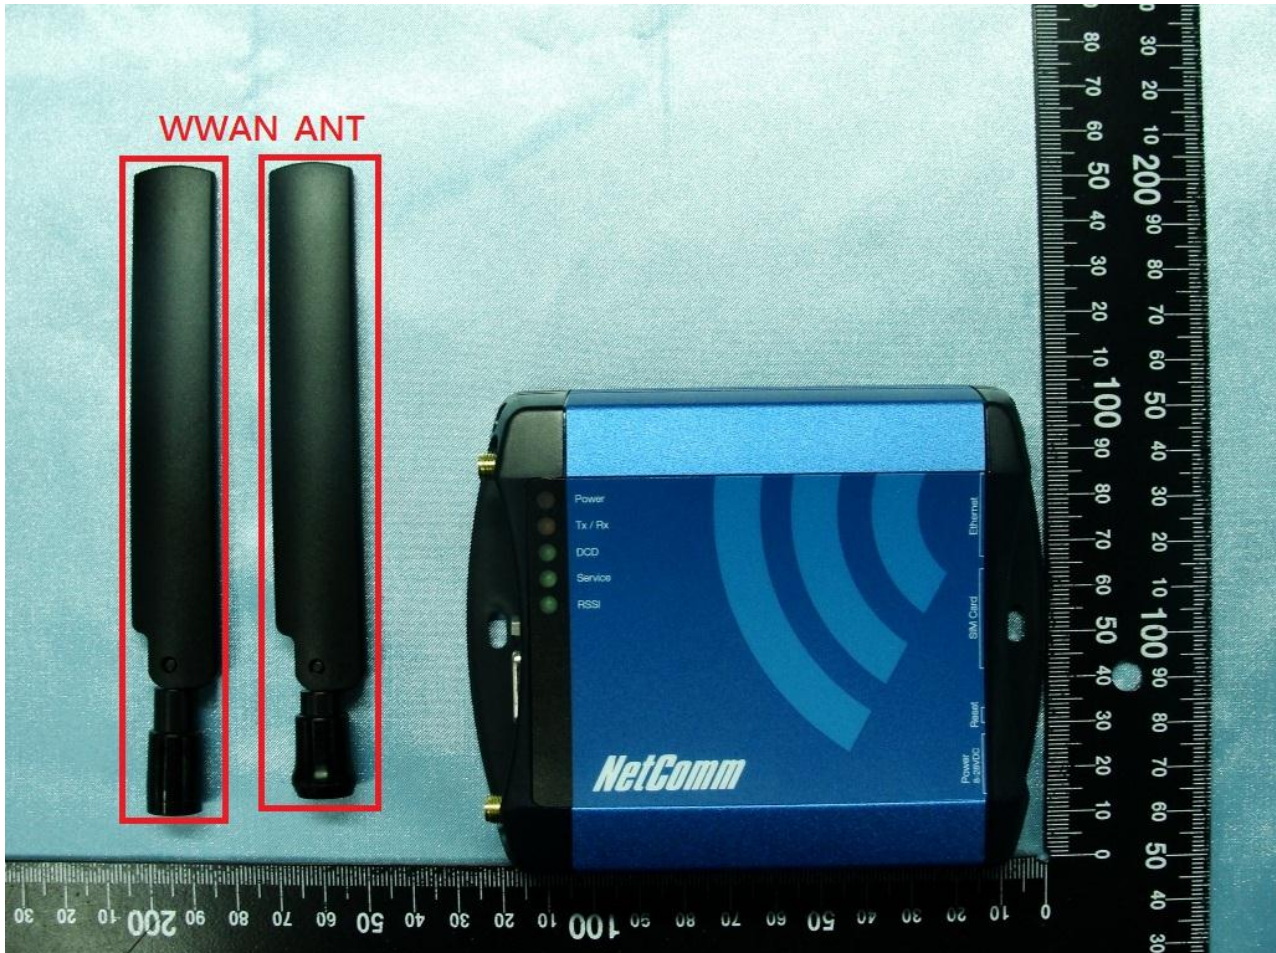

### 3. Internal Photograph of EUT

Brand Name: NetComm Wireless / Model Name: NTC-6908-02 / Marketing Name: M2M Router

Brand Name: NetComm Wireless / Model Name: NTC-6908-02 / Marketing Name: M2M Router

Brand Name: NetComm Wireless / Model Name: NTC-6908-02 / Marketing Name: M2M Router