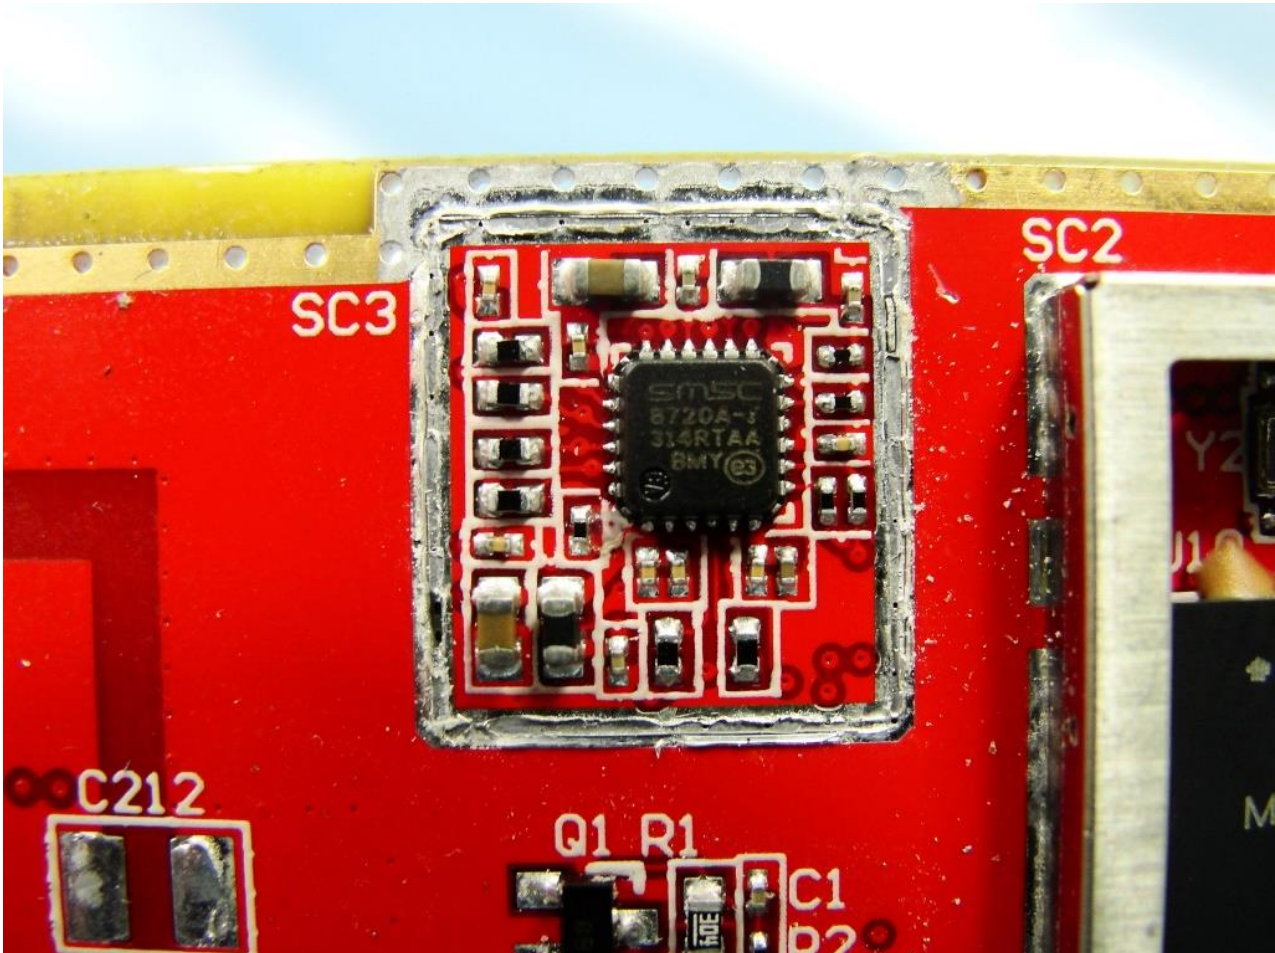

Brand Name: NetComm Wireless
Model Name: NTC-6200-02
Marketing Name: 3G M2M Router Plus

Brand Name: NetComm Wireless

Model Name: NTC-6200-02

Marketing Name: 3G M2M Router Plus

Brand Name: NetComm Wireless
Model Name: NTC-6200-02
Marketing Name: 3G M2M Router Plus