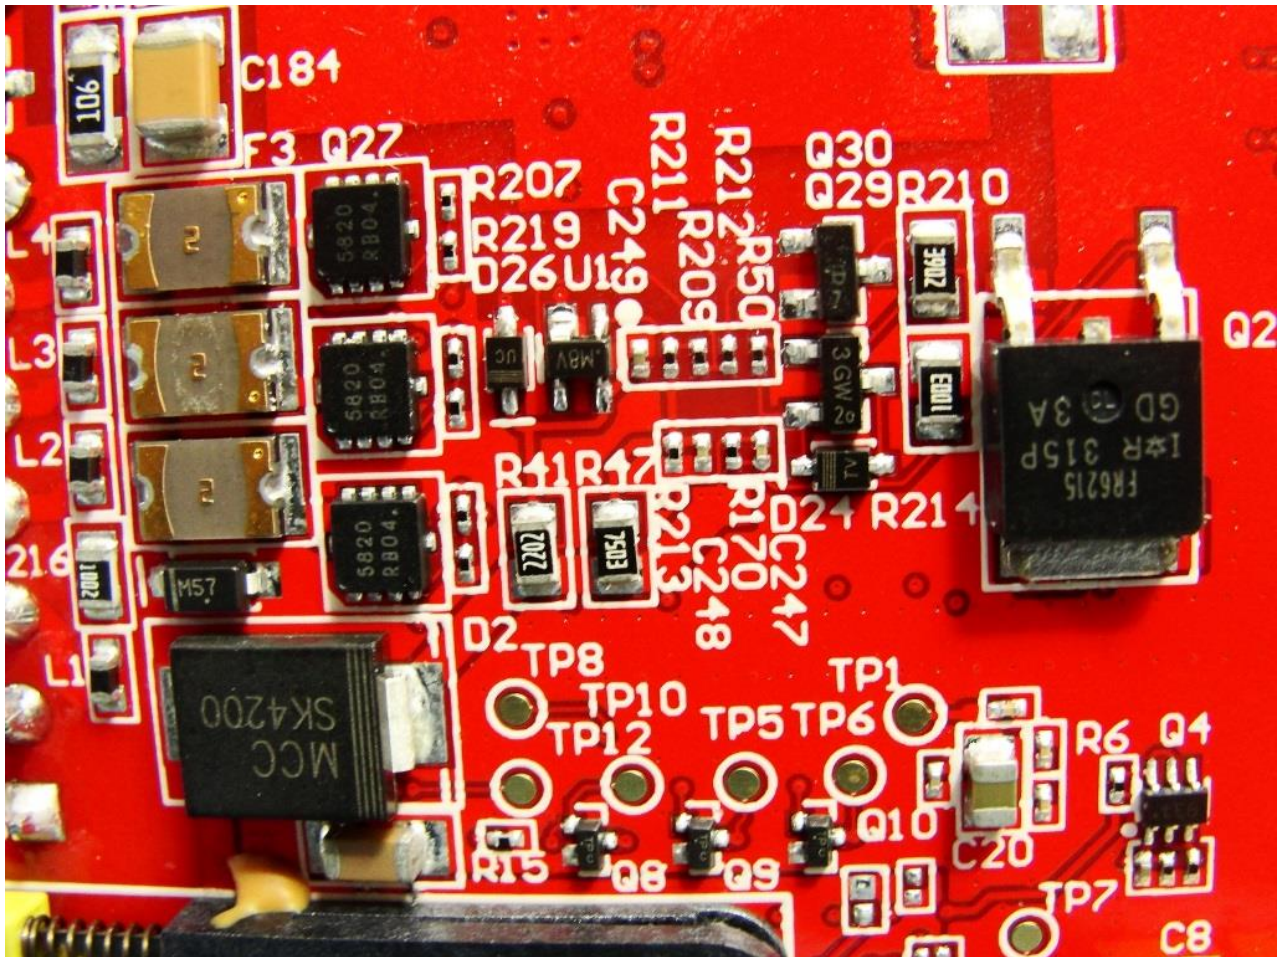

Brand Name: NetComm Wireless

Model Name: NTC-6200-02

Marketing Name: 3G M2M Router Plus