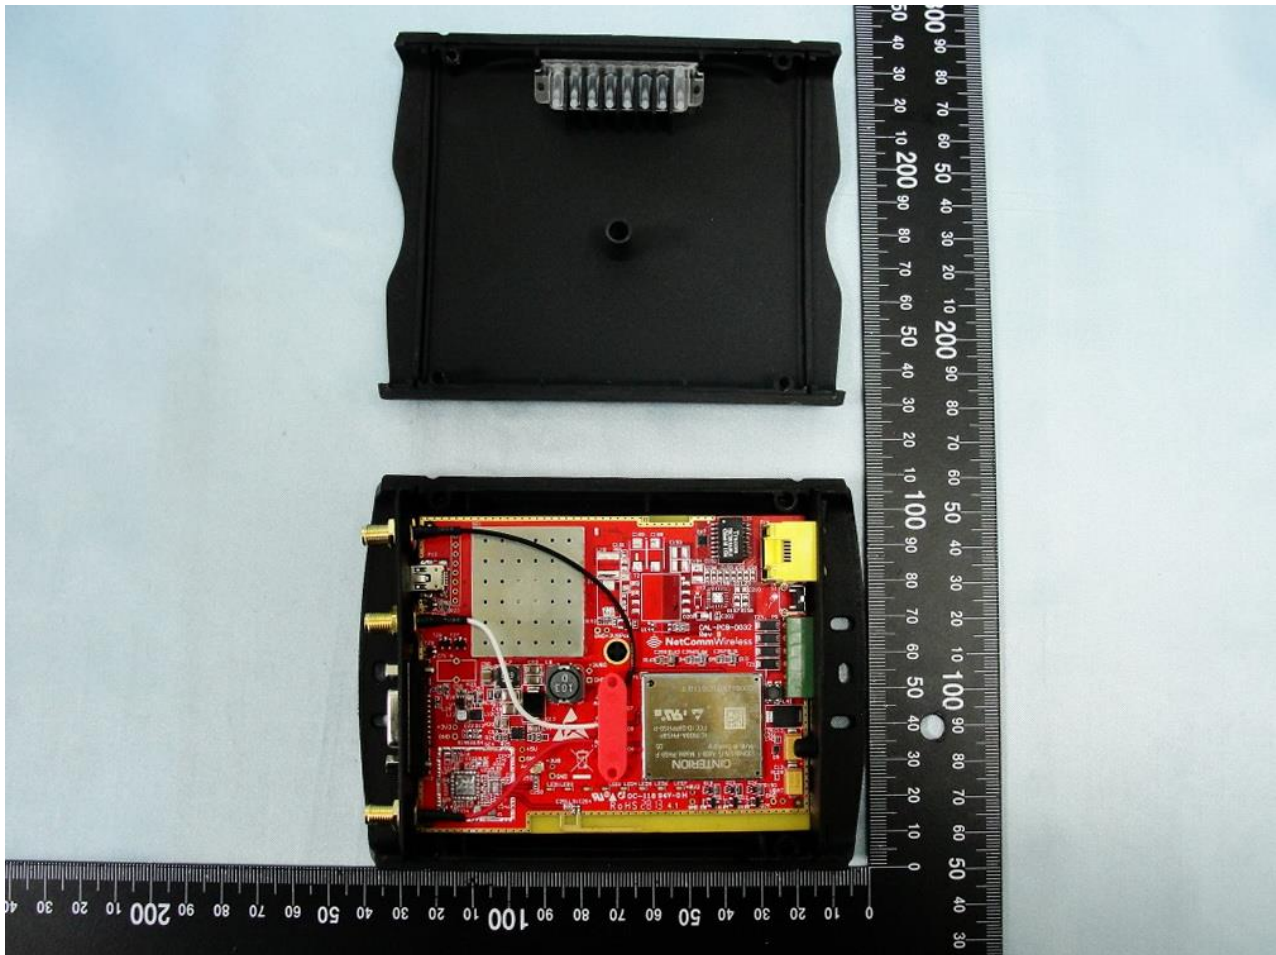

3. Internal Photograph of EUT

Brand Name: NetComm Wireless

Model Name: NTC-6200-02

Marketing Name: 3G M2M Router Plus

Brand Name: NetComm Wireless

Model Name: NTC-6200-02

Marketing Name: 3G M2M Router Plus

Brand Name: NetComm Wireless

Model Name: NTC-6200-02

Marketing Name: 3G M2M Router Plus

Brand Name: NetComm Wireless

Model Name: NTC-6200-02

Marketing Name: 3G M2M Router Plus

Brand Name: NetComm Wireless

Model Name: NTC-6200-02

Marketing Name: 3G M2M Router Plus