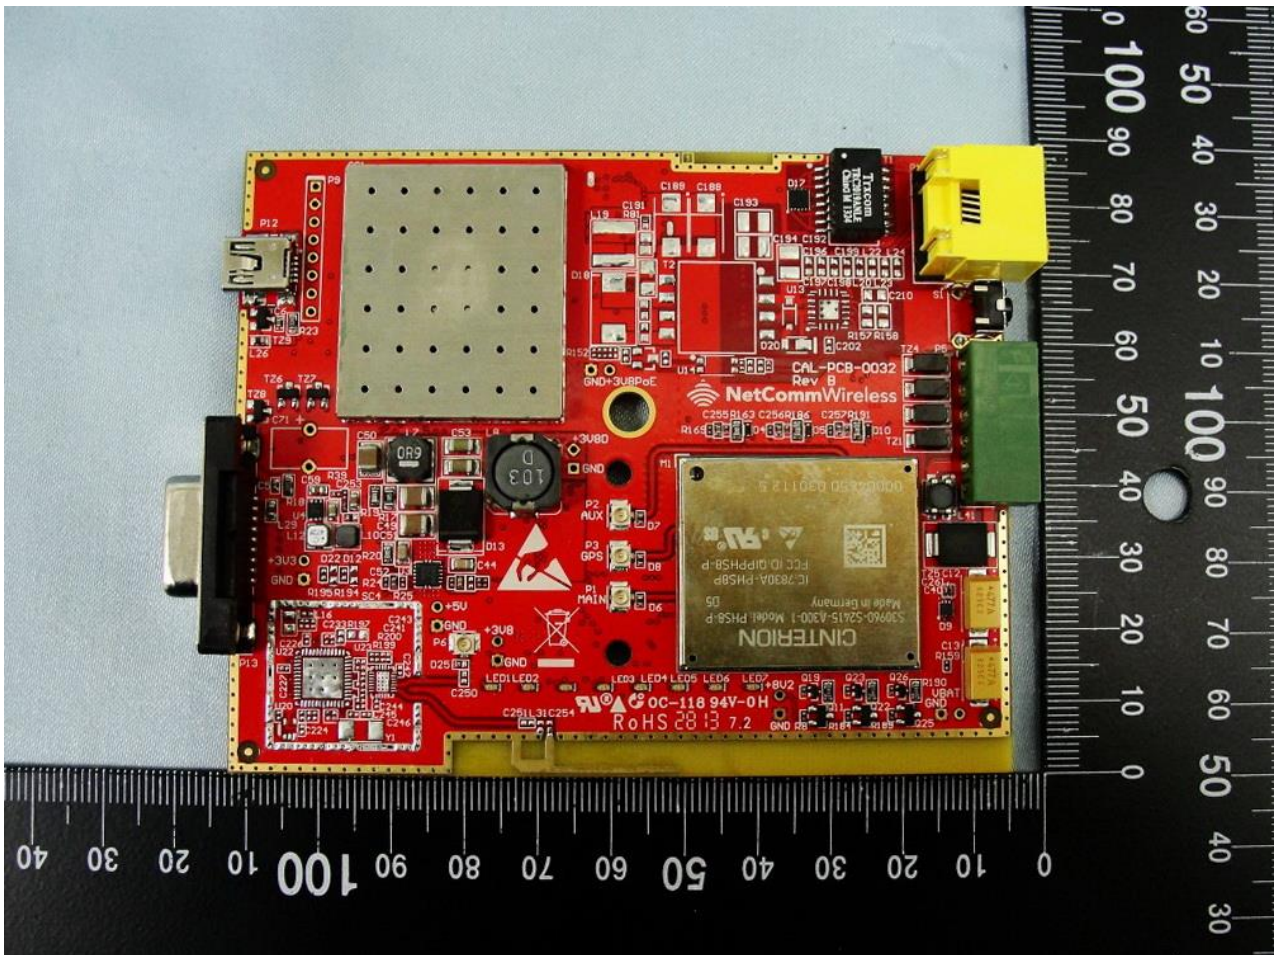

Model Name: NTC-6200-02

Marketing Name: 3G M2M Router Plus

Brand Name: NetComm Wireless

Model Name: NTC-6200-02

Marketing Name: 3G M2M Router Plus

Brand Name: NetComm Wireless

Model Name: NTC-6200-02

Marketing Name: 3G M2M Router Plus

Brand Name: NetComm Wireless
Model Name: NTC-6200-02
Marketing Name: 3G M2M Router Plus

Brand Name: NetComm Wireless

Model Name: NTC-6200-02

Marketing Name: 3G M2M Router Plus

Brand Name: NetComm Wireless
Model Name: NTC-6200-02
Marketing Name: 3G M2M Router Plus

Brand Name: NetComm Wireless

Model Name: NTC-6200-02

Marketing Name: 3G M2M Router Plus

Brand Name: NetComm Wireless

Model Name: NTC-6200-02

Marketing Name: 3G M2M Router Plus

Brand Name: NetComm Wireless

Model Name: NTC-6200-02