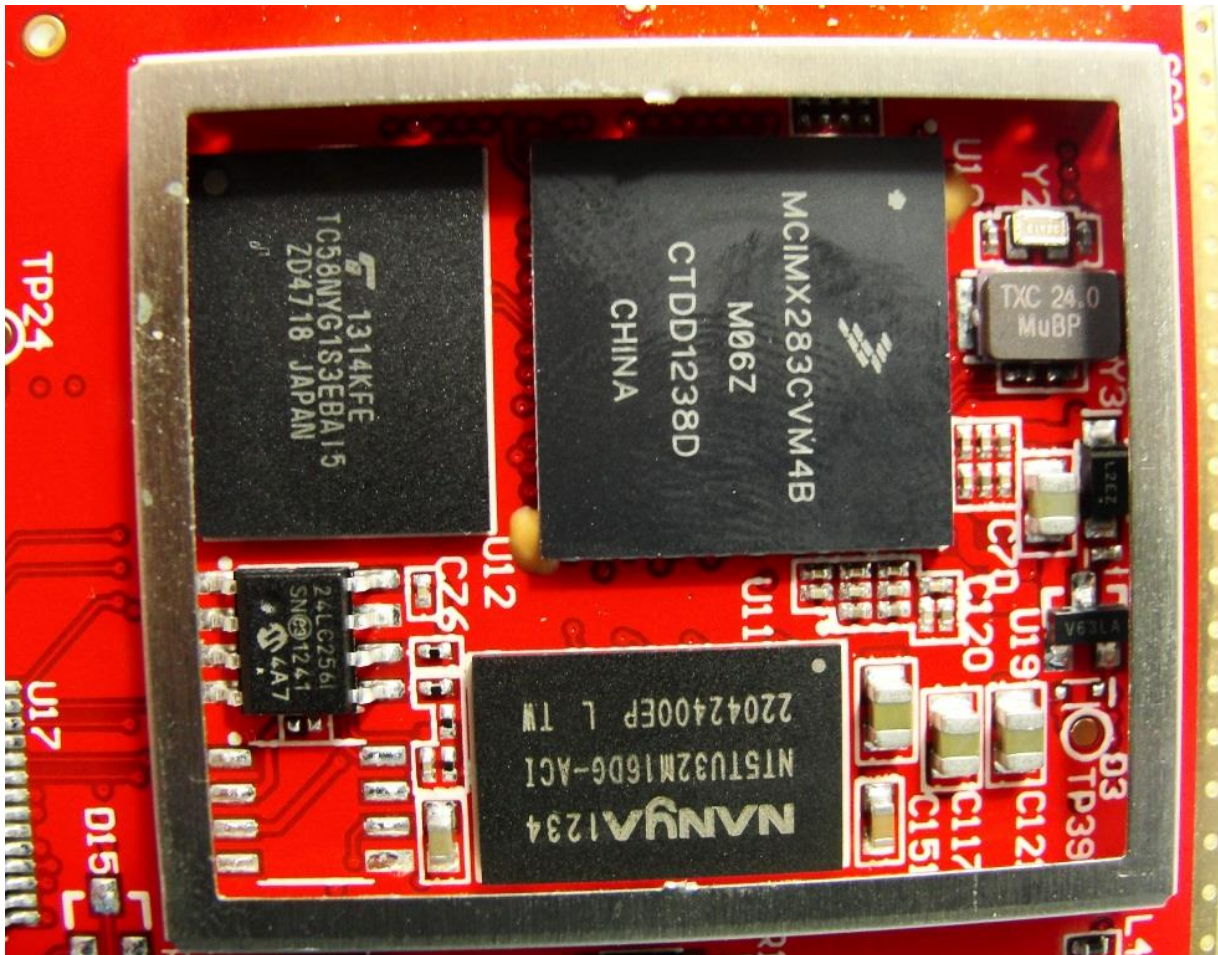

3. Internal Photograph of EUT

Brand Name: NetComm Wireless

Model Name: NTC-6200-02

Marketing Name: 3G M2M Router Plus

Brand Name: NetComm Wireless

Model Name: NTC-6200-02

Marketing Name: 3G M2M Router Plus

Brand Name: NetComm Wireless

Model Name: NTC-6200-02

Marketing Name: 3G M2M Router Plus

Brand Name: NetComm Wireless

Model Name: NTC-6200-02

Marketing Name: 3G M2M Router Plus

Brand Name: NetComm Wireless

Model Name: NTC-6200-02

Marketing Name: 3G M2M Router Plus

Brand Name: NetComm Wireless
Model Name: NTC-6200-02
Marketing Name: 3G M2M Router Plus

Brand Name: NetComm Wireless

Model Name: NTC-6200-02

Marketing Name: 3G M2M Router Plus

Brand Name: NetComm Wireless
Model Name: NTC-6200-02
Marketing Name: 3G M2M Router Plus