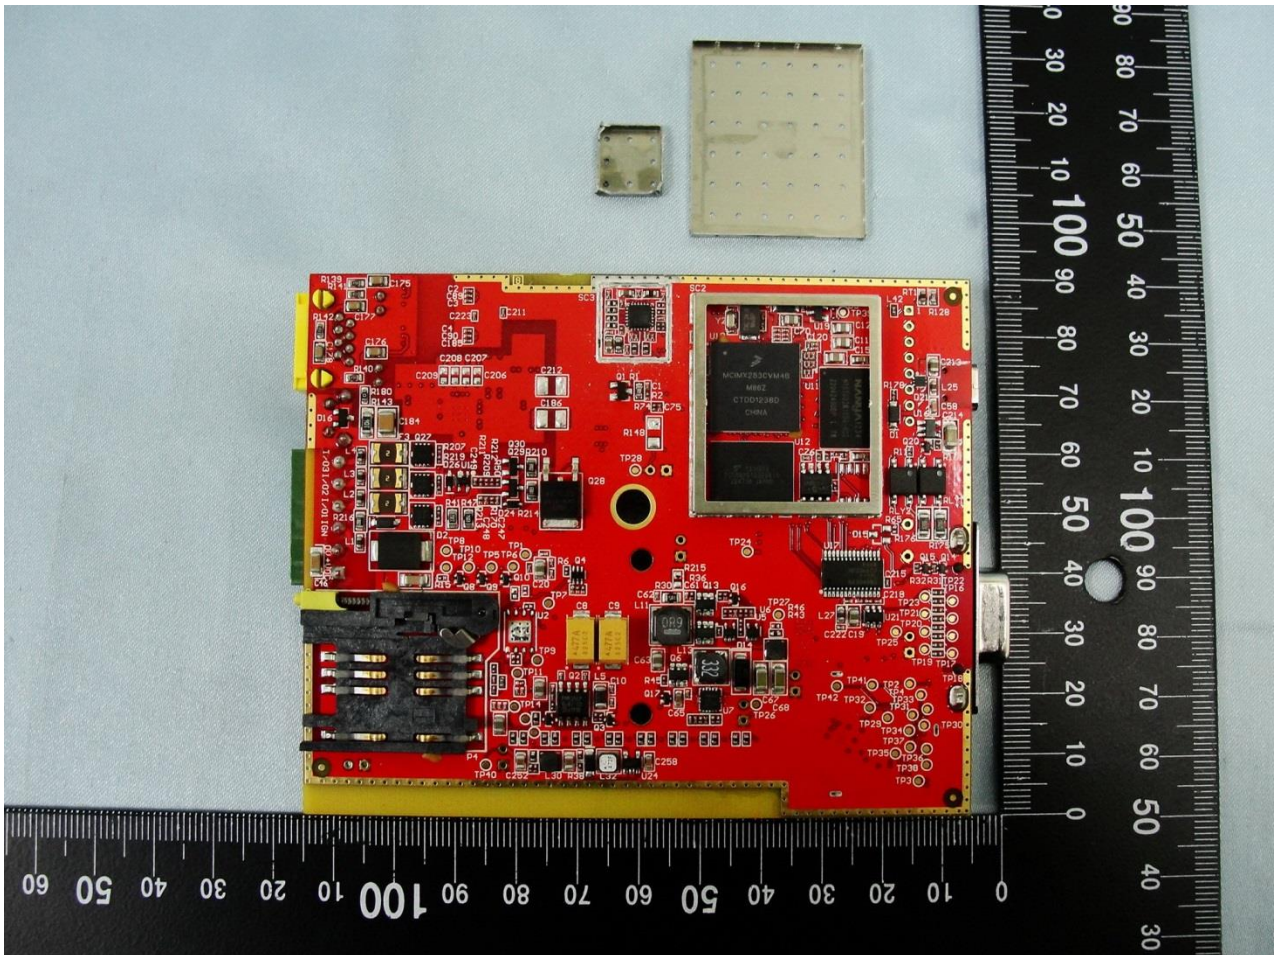

3. Internal Photograph of EUT

Brand Name: NetComm Wireless

Model Name: NTC-6200-02

Marketing Name: 3G M2M Router Plus

Brand Name: NetComm Wireless

Model Name: NTC-6200-02

Marketing Name: 3G M2M Router Plus

Brand Name: NetComm Wireless

Model Name: NTC-6200-02

Marketing Name: 3G M2M Router Plus

Brand Name: NetComm Wireless

Model Name: NTC-6200-02

Marketing Name: 3G M2M Router Plus

Brand Name: NetComm Wireless

Model Name: NTC-6200-02

Marketing Name: 3G M2M Router Plus

Brand Name: NetComm Wireless
Model Name: NTC-6200-02
Marketing Name: 3G M2M Router Plus

Brand Name: NetComm Wireless

Model Name: NTC-6200-02

Marketing Name: 3G M2M Router Plus

Brand Name: NetComm Wireless
Model Name: NTC-6200-02
Marketing Name: 3G M2M Router Plus