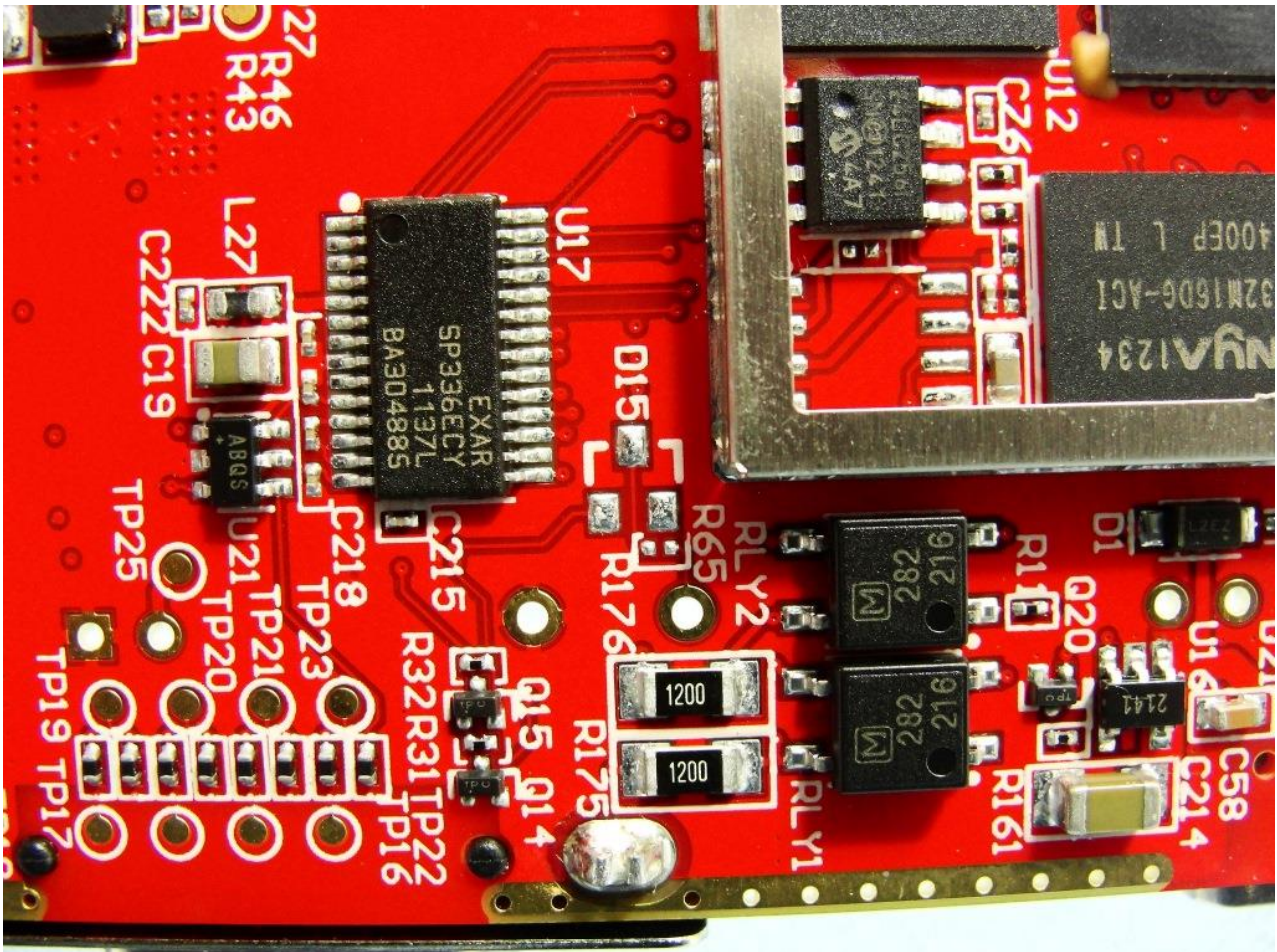

3. Internal Photograph of EUT

Brand Name: NetComm Wireless

Model Name: NTC-6200-02

Marketing Name: 3G M2M Router Plus

Brand Name: NetComm Wireless

Model Name: NTC-6200-02

Marketing Name: 3G M2M Router Plus

Brand Name: NetComm Wireless

Model Name: NTC-6200-02

Marketing Name: 3G M2M Router Plus

Brand Name: NetComm Wireless

Model Name: NTC-6200-02

Marketing Name: 3G M2M Router Plus

Brand Name: NetComm Wireless

Model Name: NTC-6200-02

Marketing Name: 3G M2M Router Plus

Brand Name: NetComm Wireless
Model Name: NTC-6200-02
Marketing Name: 3G M2M Router Plus

Brand Name: NetComm Wireless

Model Name: NTC-6200-02

Marketing Name: 3G M2M Router Plus

Brand Name: NetComm Wireless
Model Name: NTC-6200-02
Marketing Name: 3G M2M Router Plus