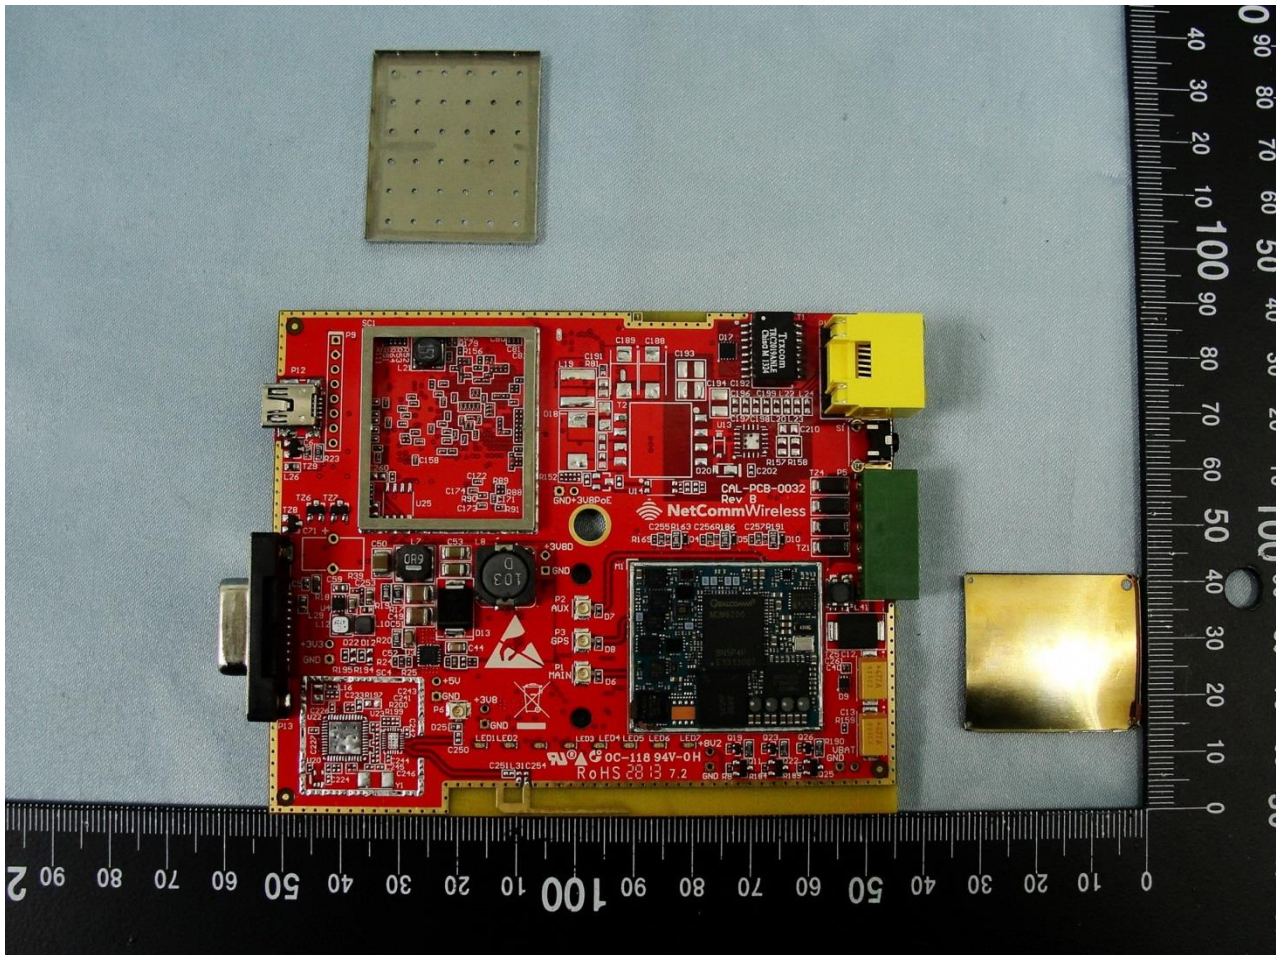

Brand Name: NetComm Wireless

Model Name: NTC-6200-02

Marketing Name: 3G M2M Router Plus

Brand Name: NetComm Wireless

Model Name: NTC-6200-02

Marketing Name: 3G M2M Router Plus

Brand Name: NetComm Wireless

Model Name: NTC-6200-02