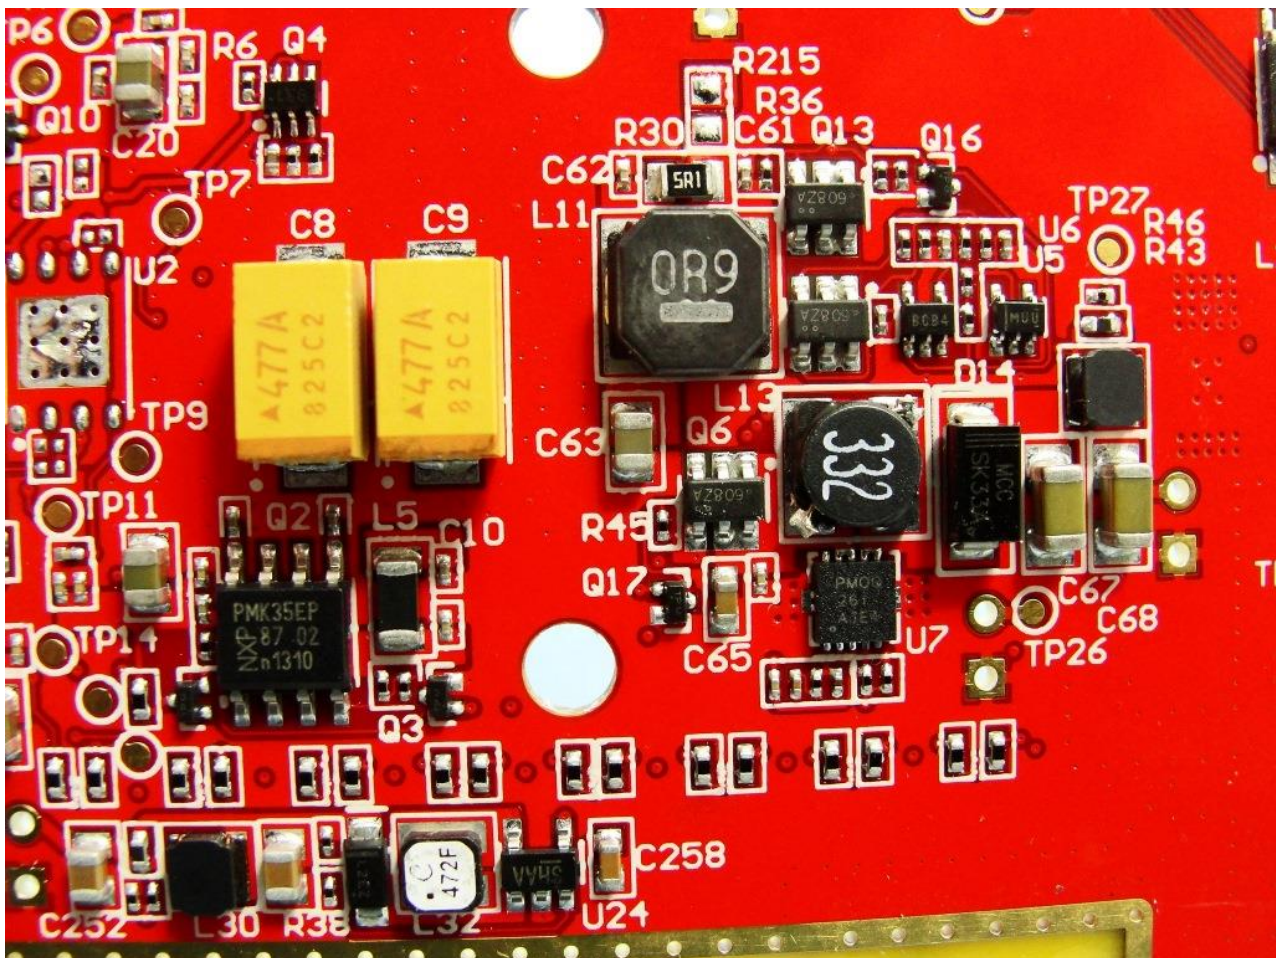

Brand Name: NetComm Wireless
Model Name: NTC-6200-02
Marketing Name: 3G M2M Router Plus