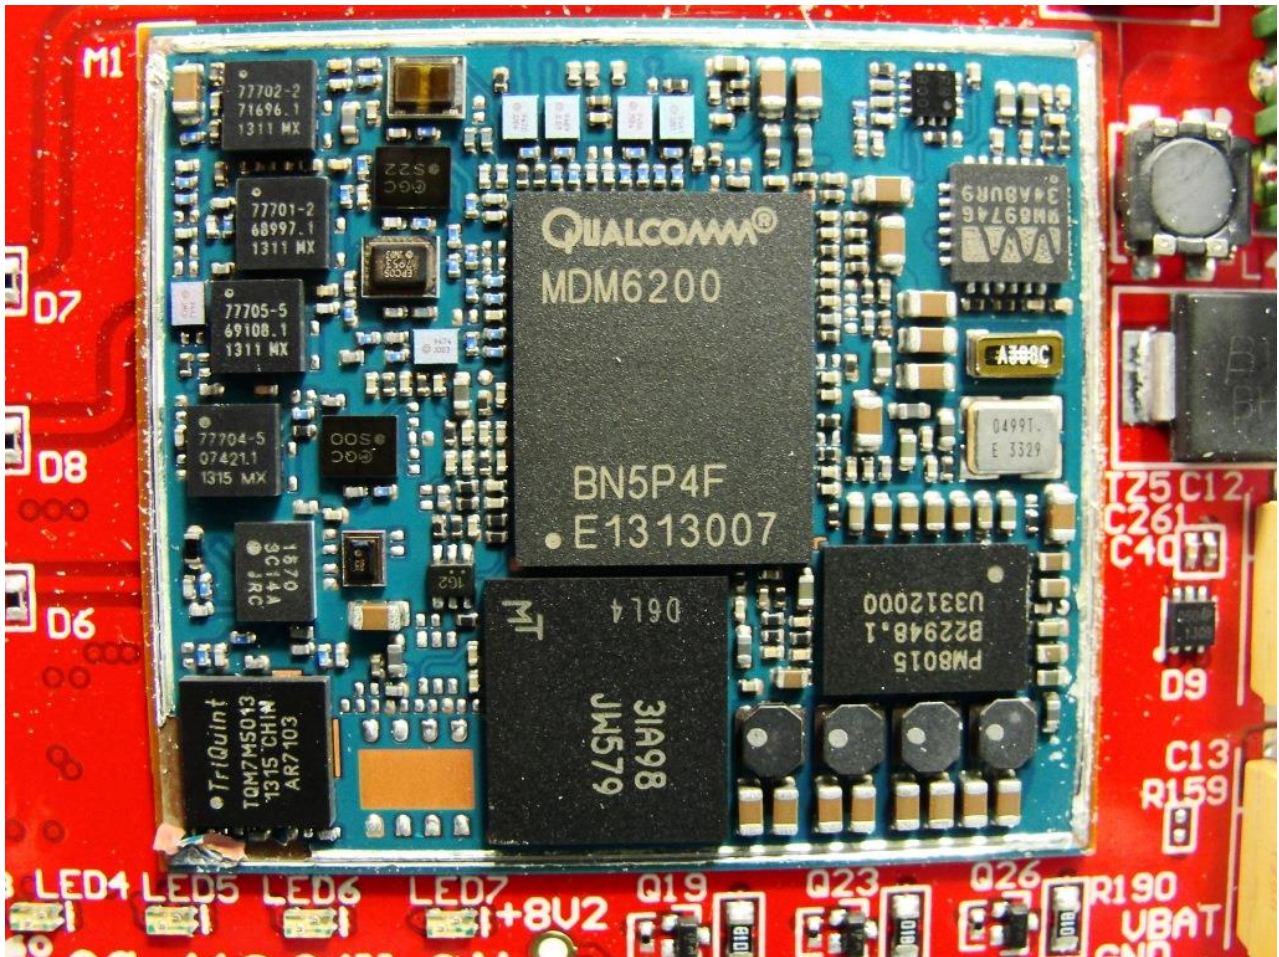

Marketing Name: 3G M2M Router Plus

Brand Name: NetComm Wireless

Model Name: NTC-6200-02

Marketing Name: 3G M2M Router Plus

WWAN Module

Brand Name: NetComm Wireless

Model Name: NTC-6200-02

Marketing Name: 3G M2M Router Plus

Brand Name: NetComm Wireless

Model Name: NTC-6200-02

Marketing Name: 3G M2M Router Plus

WWAN Antenna 1

Brand Name: NetComm Wireless
Model Name: NTC-6200-02
Marketing Name: 3G M2M Router Plus

Brand Name: NetComm Wireless
Model Name: NTC-6200-02
Marketing Name: 3G M2M Router Plus