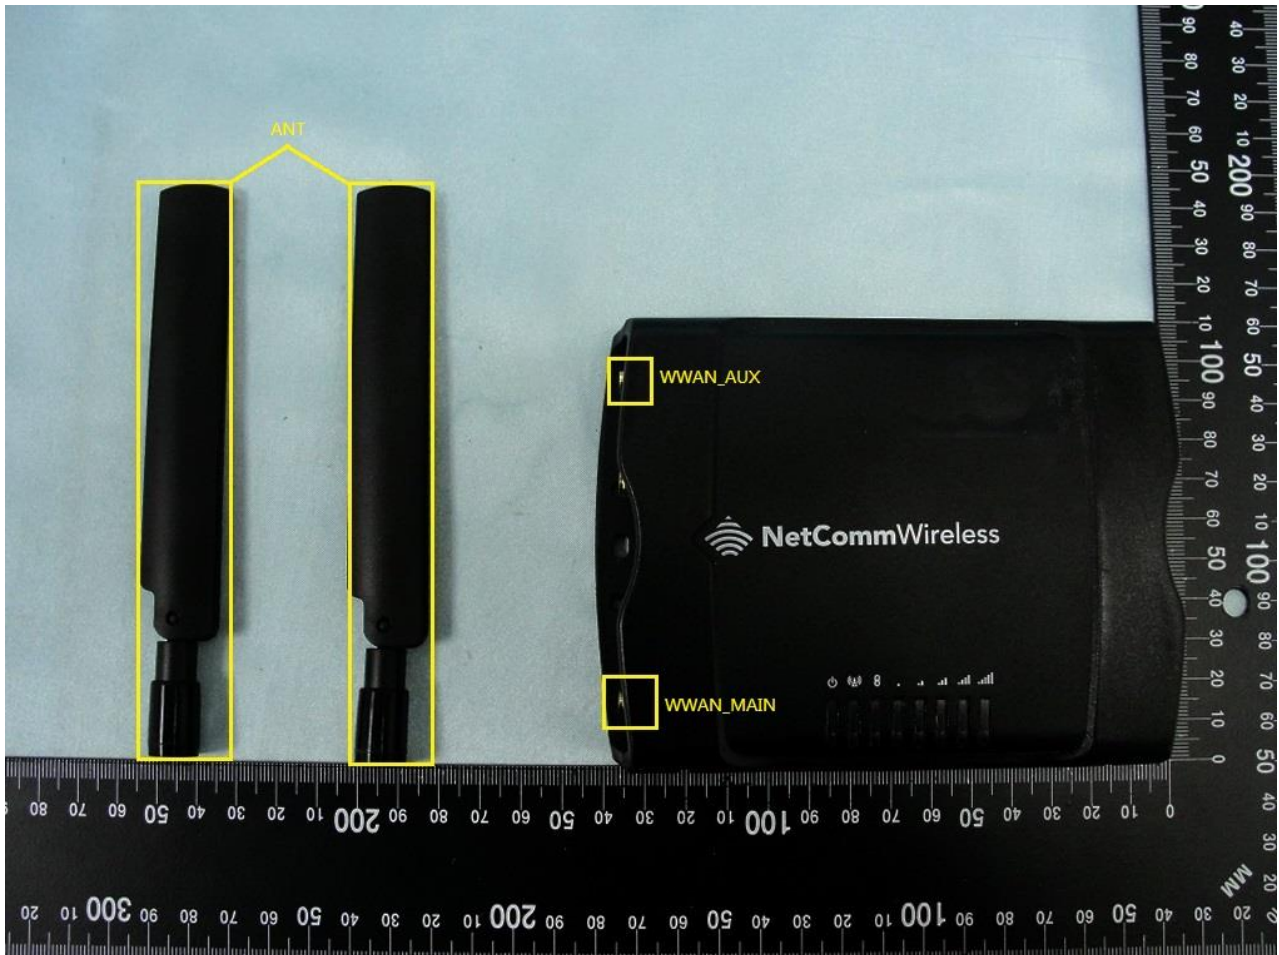

3. Internal Photograph of EUT

Brand Name: NetComm Wireless

Model Name: NTC-6200-02

Marketing Name: 3G M2M Router Plus

Brand Name: NetComm Wireless

Model Name: NTC-6200-02

Marketing Name: 3G M2M Router Plus

Brand Name: NetComm Wireless