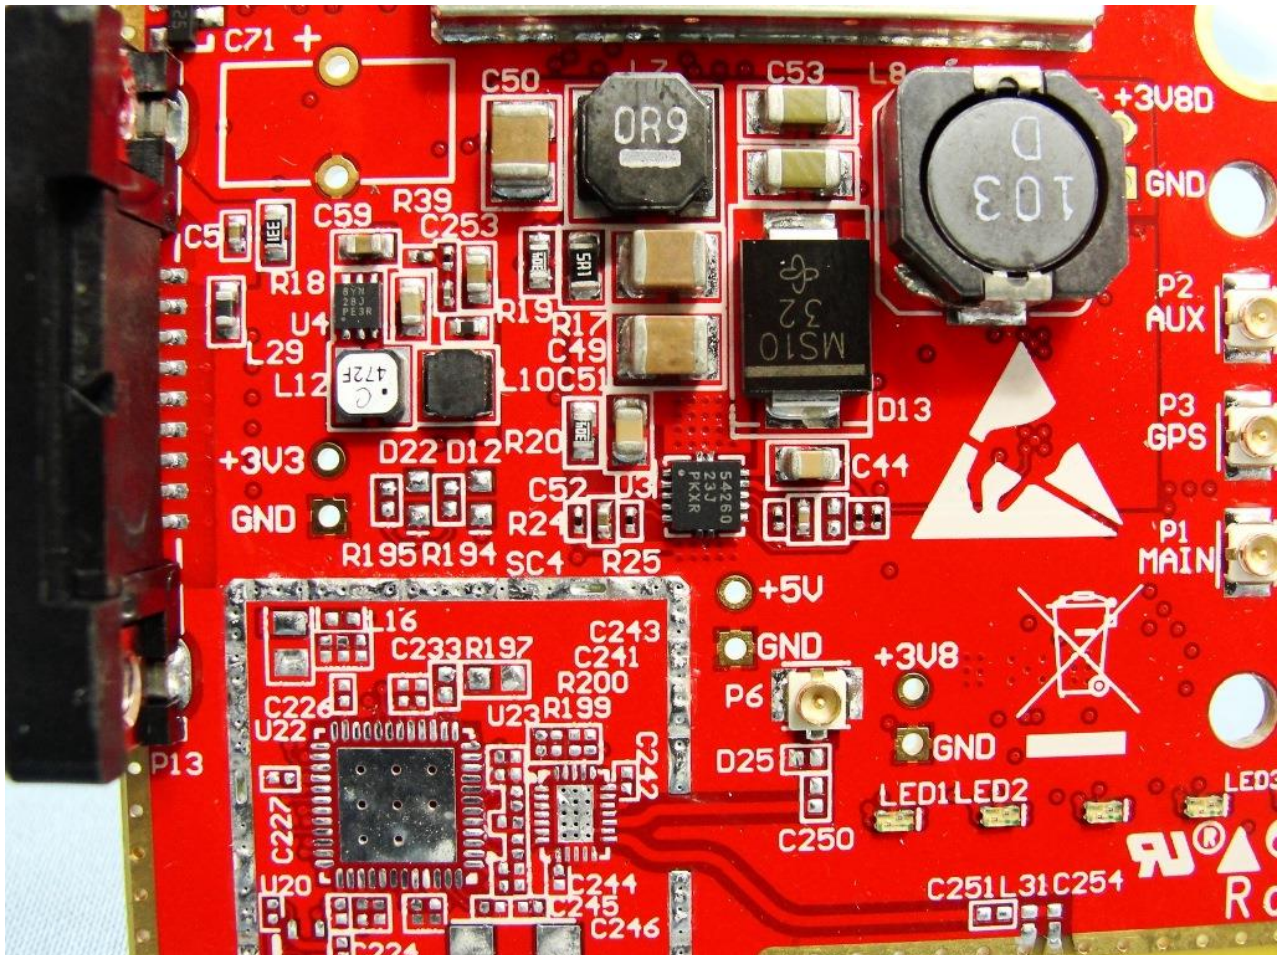

Brand Name: NetComm Wireless

Model Name: NTC-6200-02

Marketing Name: 3G M2M Router Plus