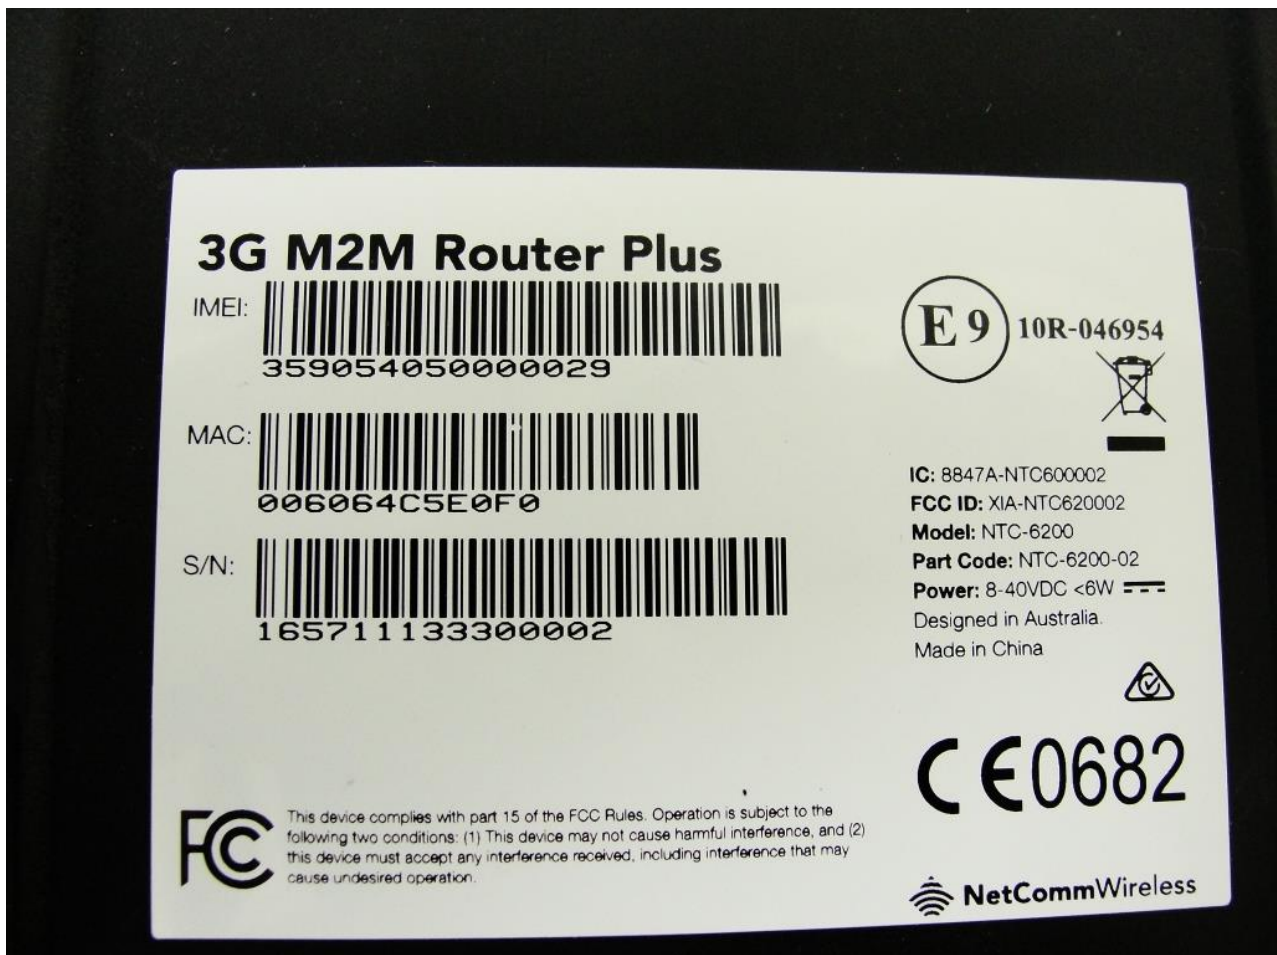

**1. External Photograph of EUT**

**Brand Name: NetComm Wireless**

**Model Name: NTC-6200-02**

**Marketing Name: 3G M2M Router Plus**

Brand Name: NetComm Wireless

Model Name: NTC-6200-02

Marketing Name: 3G M2M Router Plus

**Brand Name: NetComm Wireless**

**Model Name: NTC-6200-02**

**Marketing Name: 3G M2M Router Plus**

Brand Name: NetComm Wireless

Model Name: NTC-6200-02

Marketing Name: 3G M2M Router Plus

Brand Name: NetComm Wireless

Model Name: NTC-6200-02

Marketing Name: 3G M2M Router Plus

**2. Photograph of Accessory**

**Brand Name: NetComm Wireless**

**Model Name: NTC-6200-02**

**Marketing Name: 3G M2M Router Plus**

<b>Specification of Accessory</b>		
<b>RJ-45 Cable</b>	<b>Brand Name</b>	N/A
	<b>Model Name</b>	N/A
	<b>Signal Line</b>	1.5 meter, non-shielded cable, without ferrite core
<b>Docking</b>	<b>Brand Name</b>	N/A
	<b>Model Name</b>	N/A
<b>WWAN Antenna</b>	<b>Brand Name</b>	Grand-Tek
	<b>Model Name</b>	OA-0314-11A6B0DNC
<b>WWAN Module</b>	<b>Brand Name</b>	Cinterion
	<b>Model Name</b>	PHS8-P