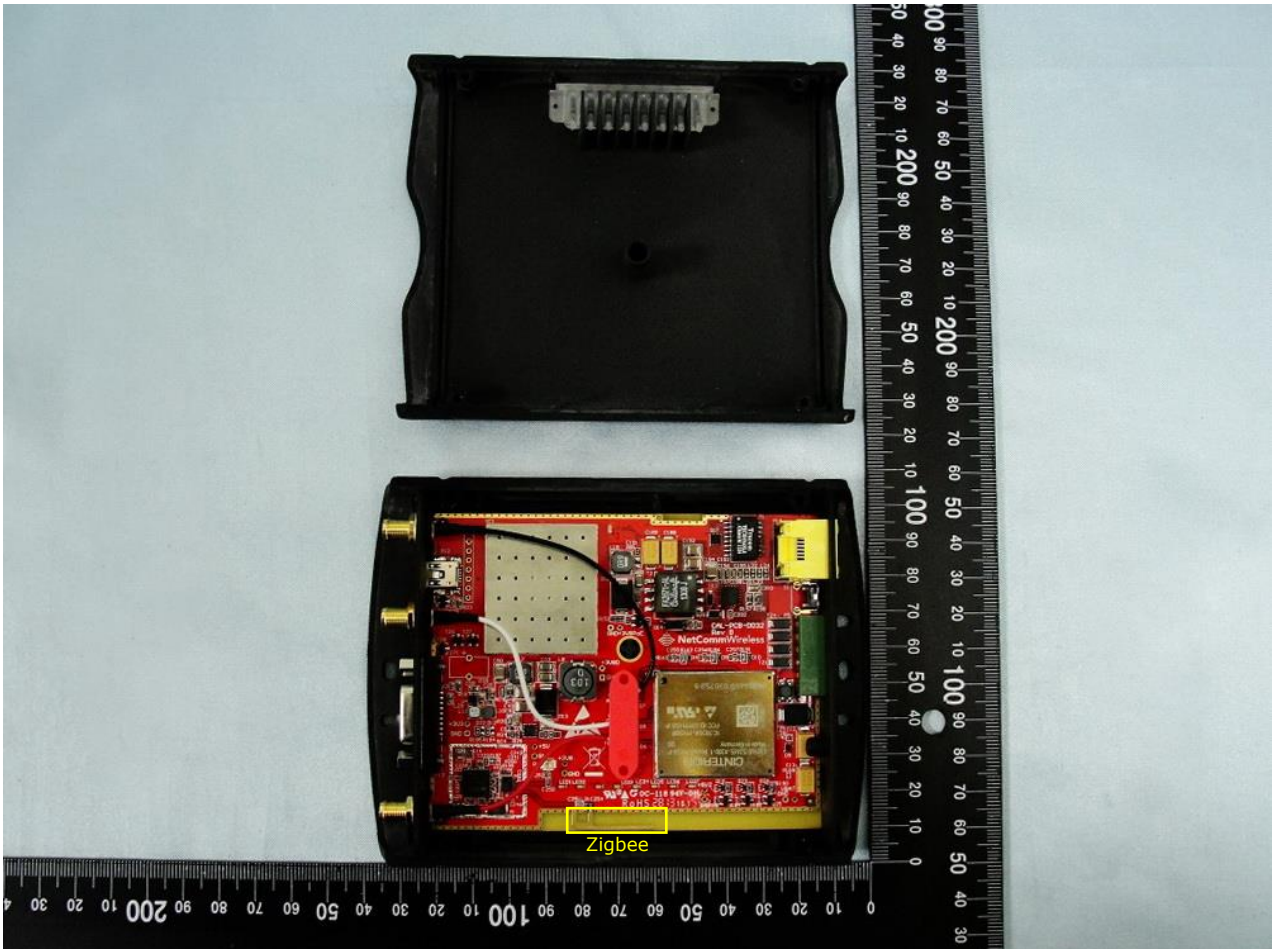

3. Internal Photograph of EUT

Brand Name: NetComm Wireless / Model Name: NTC-6200-01

Marketing Name: 3G M2M Router Plus

Brand Name: NetComm Wireless / Model Name: NTC-6200-01

Marketing Name: 3G M2M Router Plus

Brand Name: NetComm Wireless / Model Name: NTC-6200-01

Marketing Name: 3G M2M Router Plus

Brand Name: NetComm Wireless / Model Name: NTC-6200-01

Marketing Name: 3G M2M Router Plus

Brand Name: NetComm Wireless / Model Name: NTC-6200-01