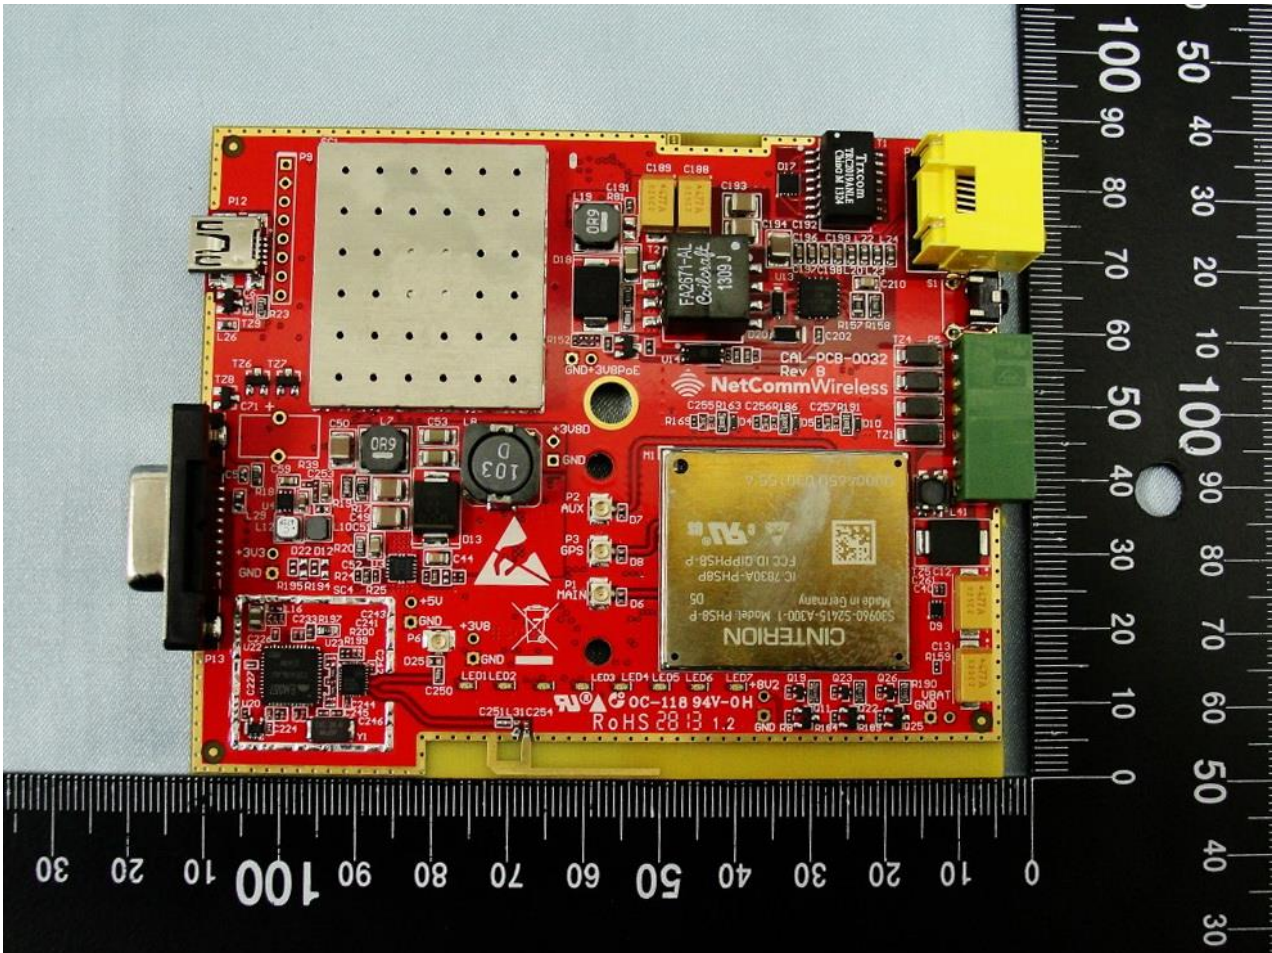

3. Internal Photograph of EUT

Brand Name: NetComm Wireless / Model Name: NTC-6200-01

Marketing Name: 3G M2M Router Plus

Brand Name: NetComm Wireless / Model Name: NTC-6200-01

Marketing Name: 3G M2M Router Plus

Brand Name: NetComm Wireless / Model Name: NTC-6200-01

Marketing Name: 3G M2M Router Plus

Brand Name: NetComm Wireless / Model Name: NTC-6200-01

Marketing Name: 3G M2M Router Plus

Brand Name: NetComm Wireless / Model Name: NTC-6200-01

Marketing Name: 3G M2M Router Plus

Brand Name: NetComm Wireless / Model Name: NTC-6200-01

Marketing Name: 3G M2M Router Plus

Brand Name: NetComm Wireless / Model Name: NTC-6200-01

Marketing Name: 3G M2M Router Plus