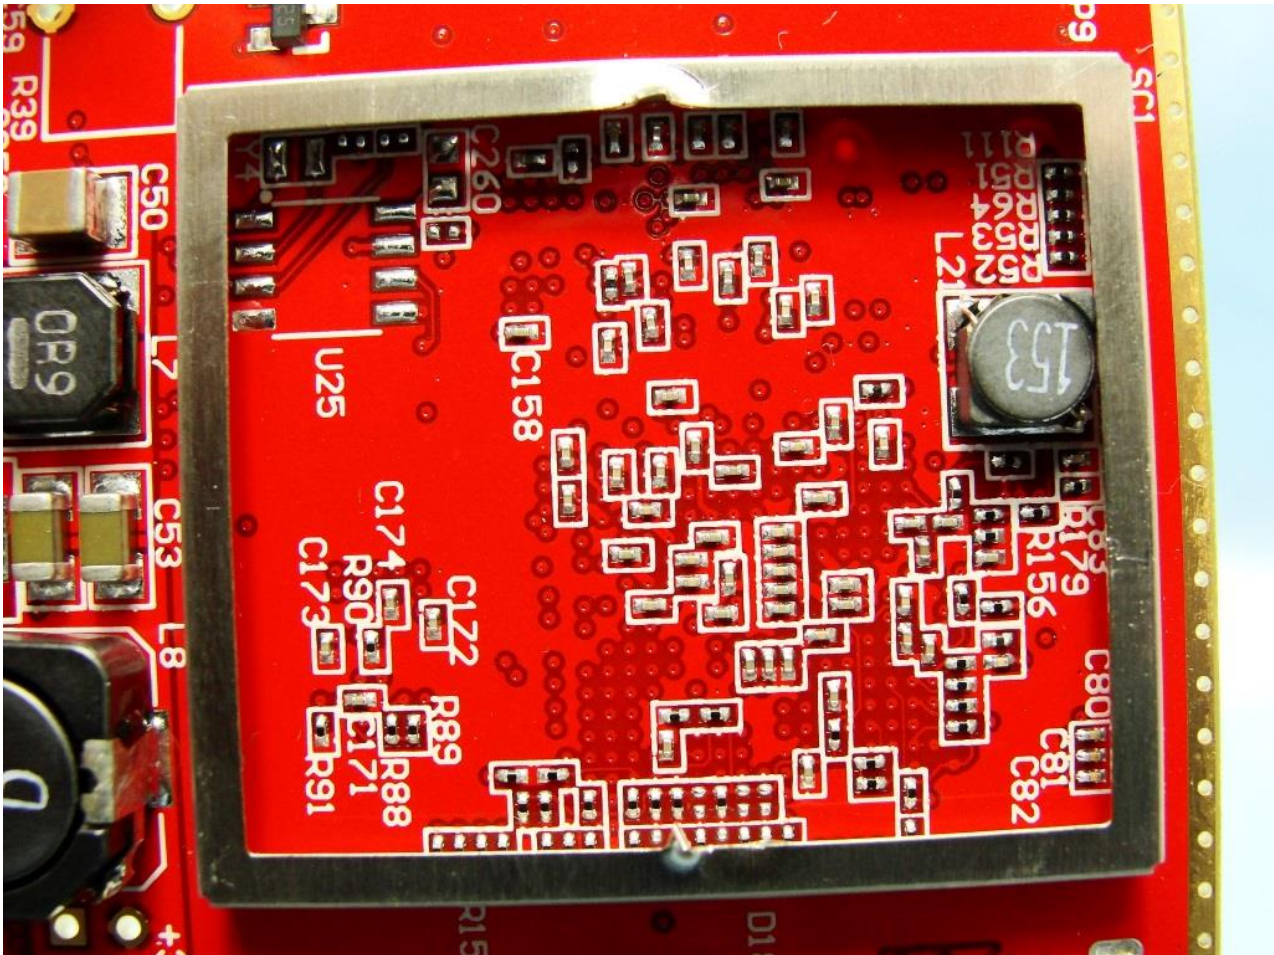

Brand Name: NetComm Wireless / Model Name: NTC-6200-01

Marketing Name: 3G M2M Router Plus