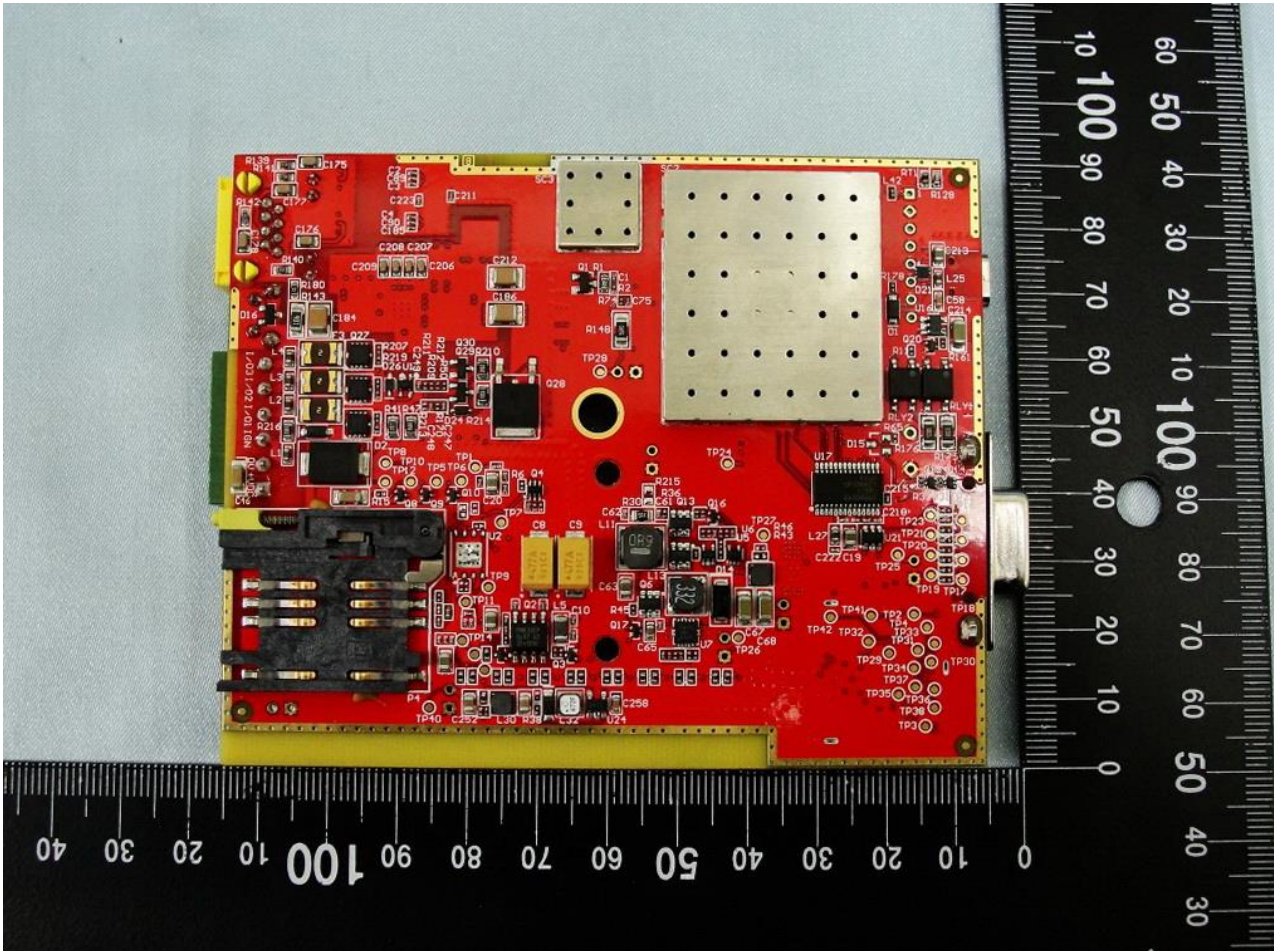

Brand Name: NetComm Wireless / Model Name: NTC-6200-01

Marketing Name: 3G M2M Router Plus

Brand Name: NetComm Wireless / Model Name: NTC-6200-01

Marketing Name: 3G M2M Router Plus

Brand Name: NetComm Wireless / Model Name: NTC-6200-01

Marketing Name: 3G M2M Router Plus

Brand Name: NetComm Wireless / Model Name: NTC-6200-01

Marketing Name: 3G M2M Router Plus

Brand Name: NetComm Wireless / Model Name: NTC-6200-01

Marketing Name: 3G M2M Router Plus