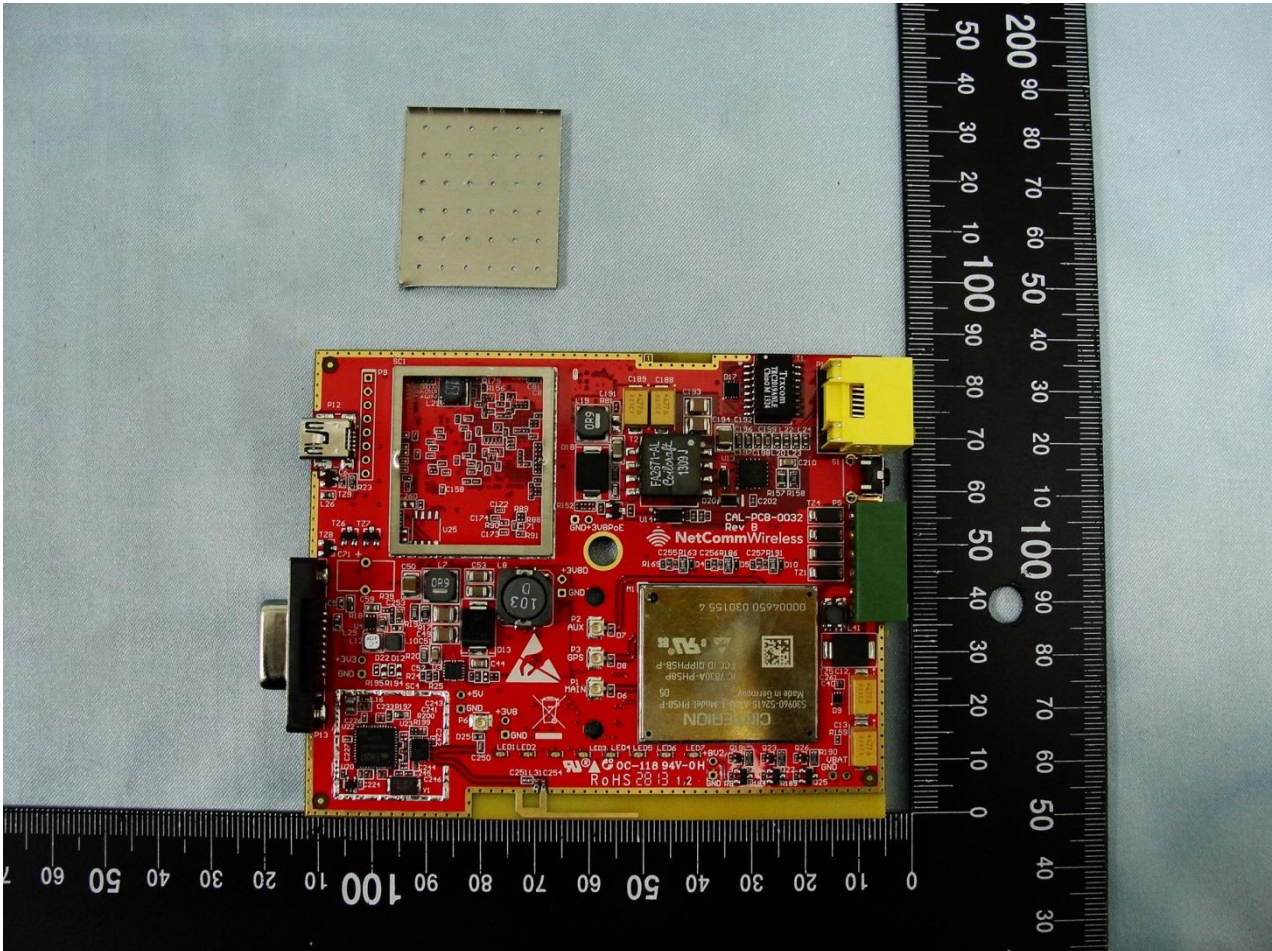

3. Internal Photograph of EUT

Brand Name: NetComm Wireless / Model Name: NTC-6200-01

Marketing Name: 3G M2M Router Plus

Brand Name: NetComm Wireless / Model Name: NTC-6200-01

Marketing Name: 3G M2M Router Plus

Brand Name: NetComm Wireless / Model Name: NTC-6200-01

Marketing Name: 3G M2M Router Plus

Brand Name: NetComm Wireless / Model Name: NTC-6200-01

Marketing Name: 3G M2M Router Plus

Brand Name: NetComm Wireless / Model Name: NTC-6200-01