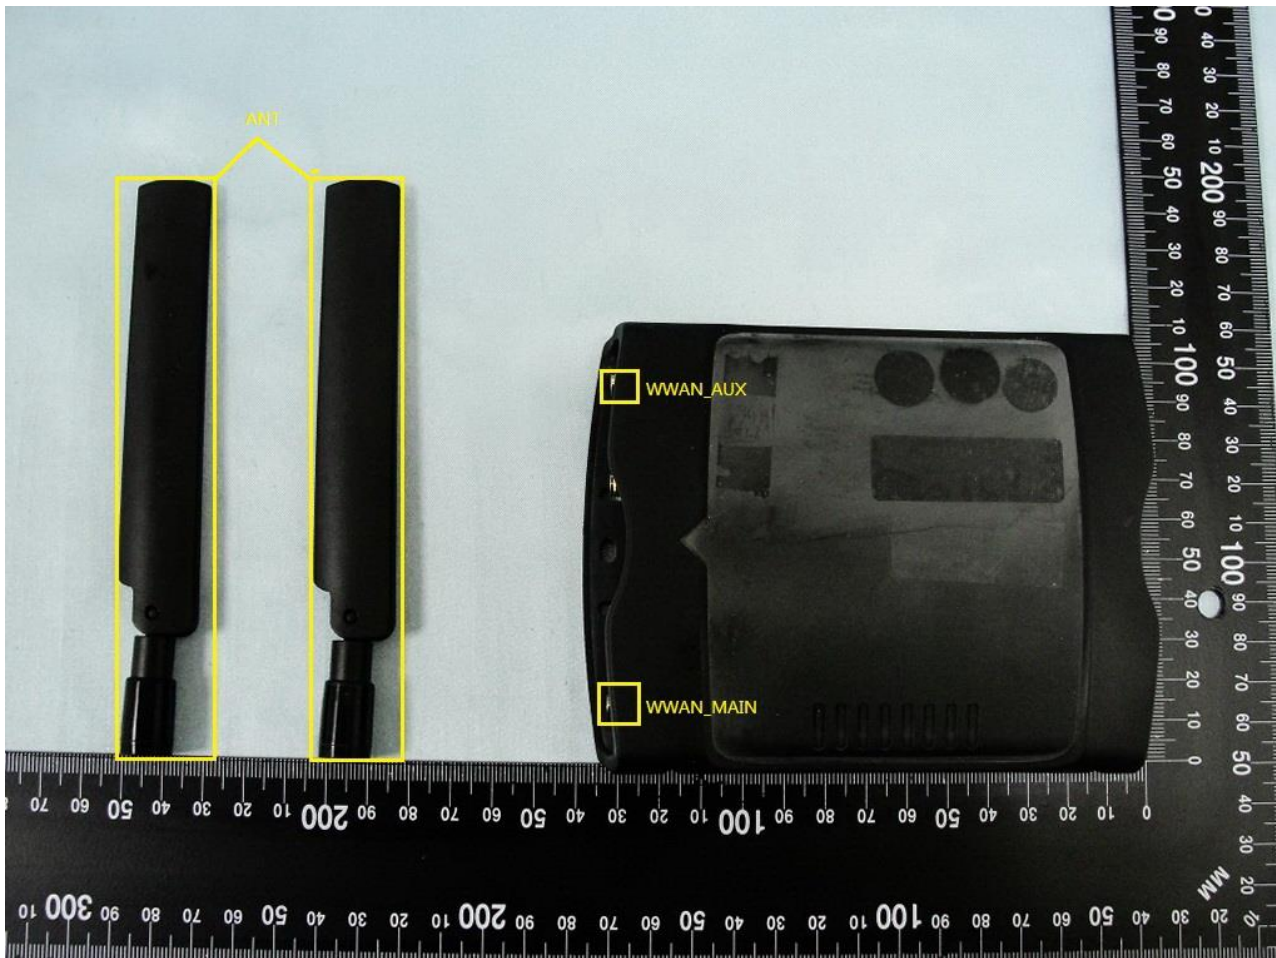

3. Internal Photograph of EUT

Brand Name: NetComm Wireless / Model Name: NTC-6200-01

Marketing Name: 3G M2M Router Plus

Brand Name: NetComm Wireless / Model Name: NTC-6200-01

Marketing Name: 3G M2M Router Plus