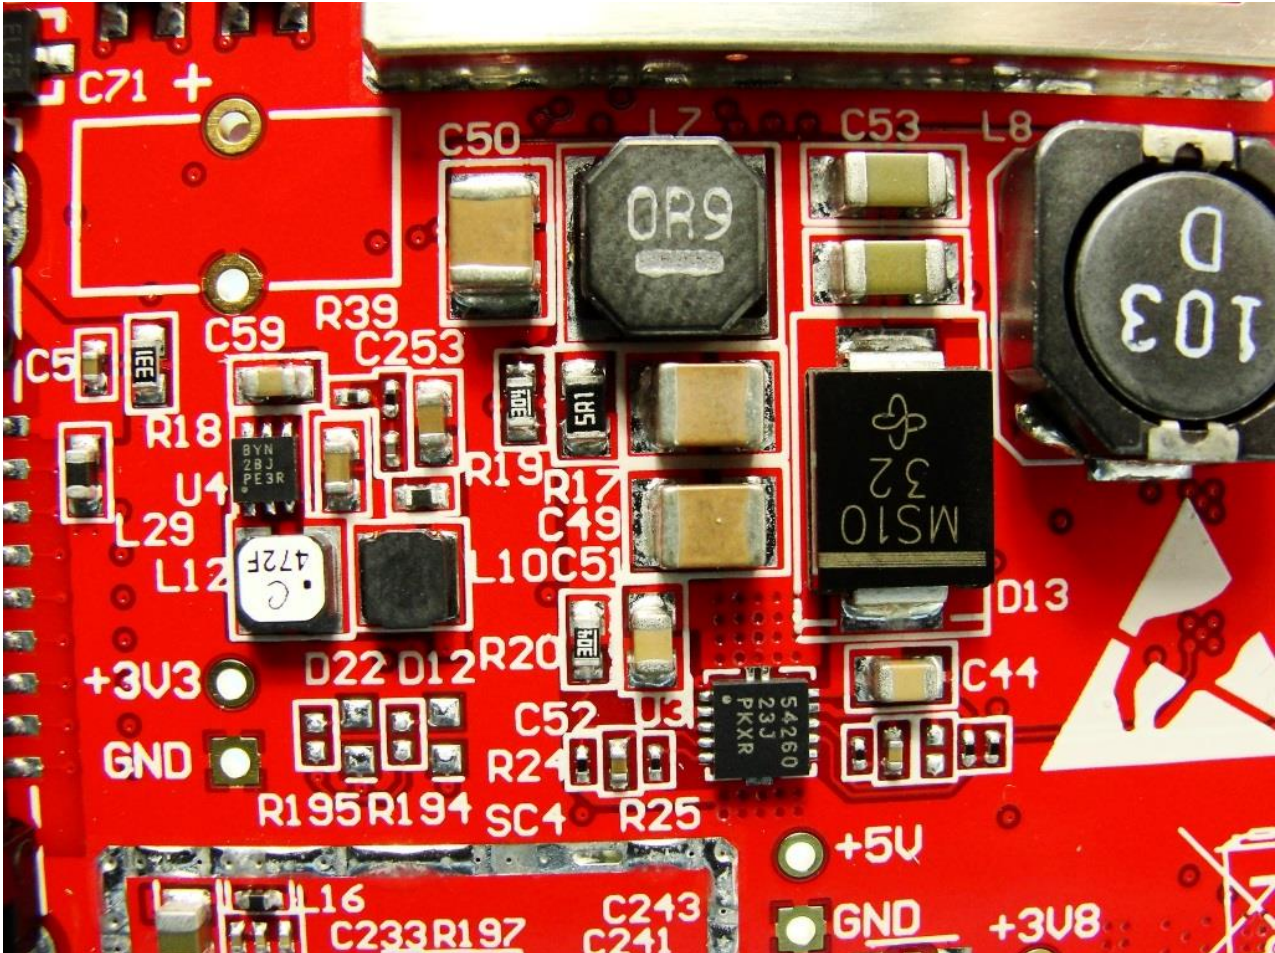

Brand Name: NetComm Wireless / Model Name: NTC-6200-01

Marketing Name: 3G M2M Router Plus