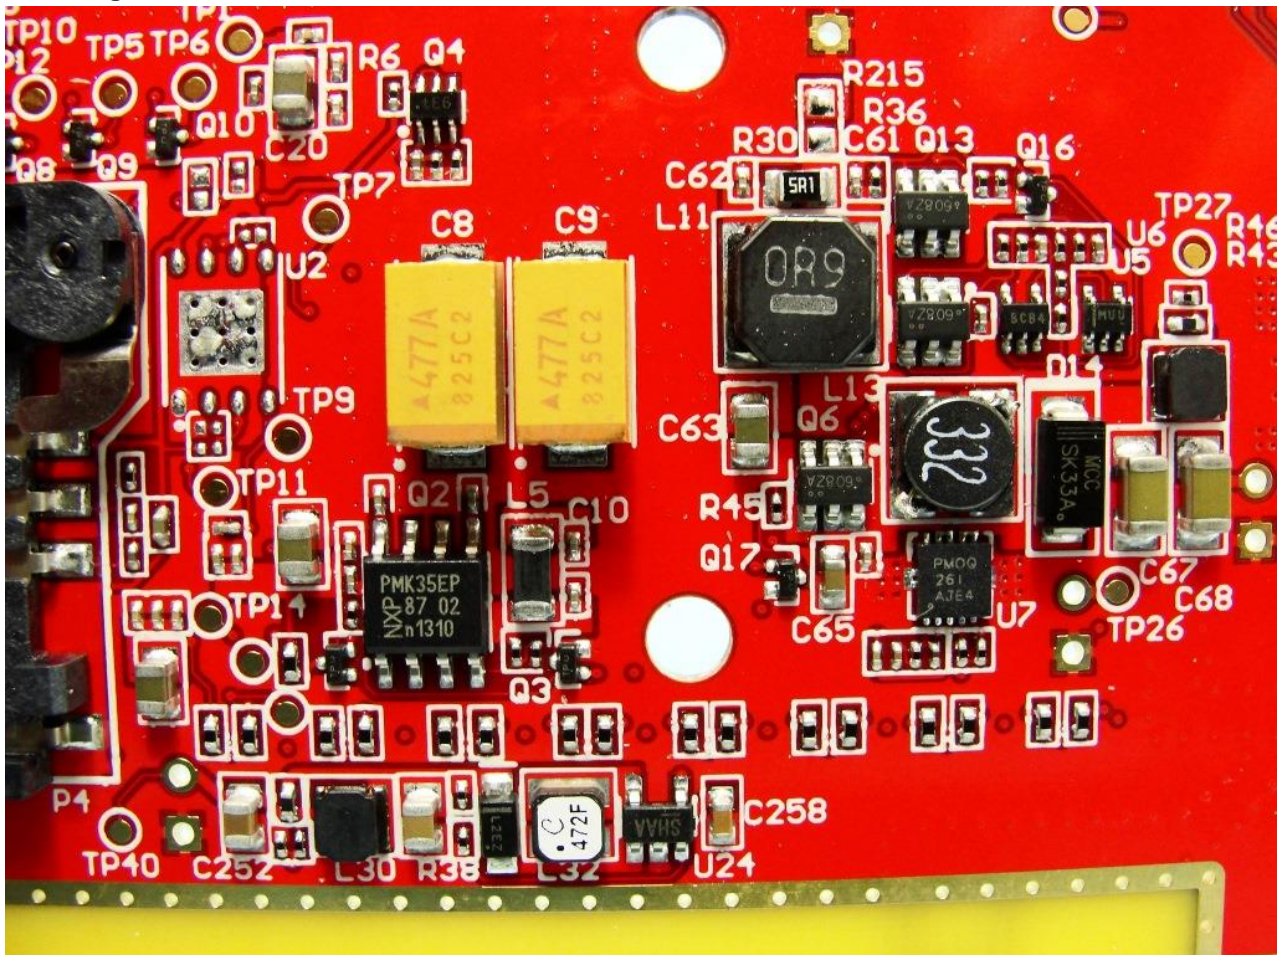

Brand Name: NetComm Wireless / Model Name: NTC-6200-01

Marketing Name: 3G M2M Router Plus