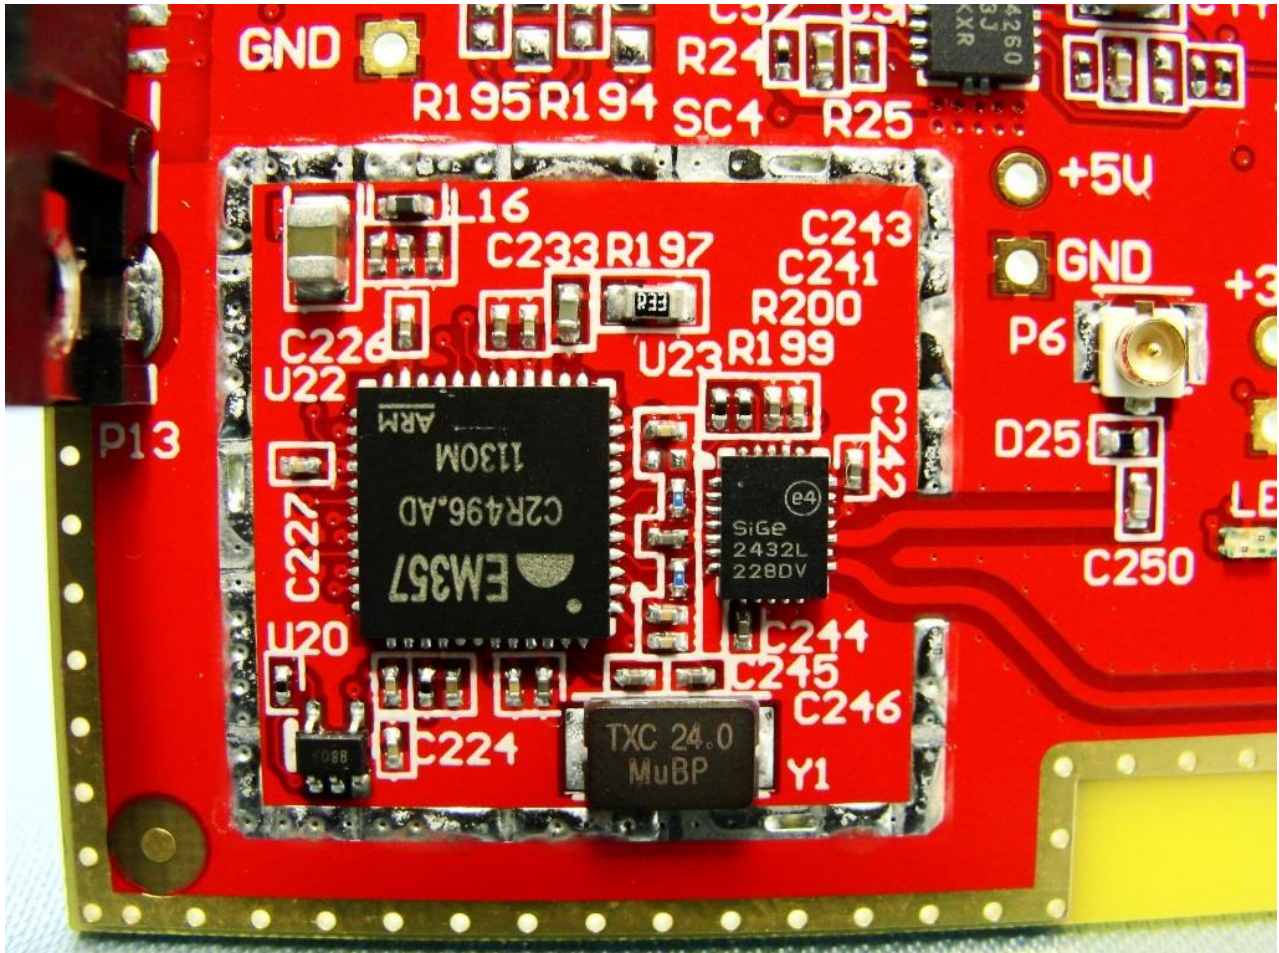

Marketing Name: 3G M2M Router Plus

Brand Name: NetComm Wireless / Model Name: NTC-6200-01

Marketing Name: 3G M2M Router Plus

Brand Name: NetComm Wireless / Model Name: NTC-6200-01

Marketing Name: 3G M2M Router Plus