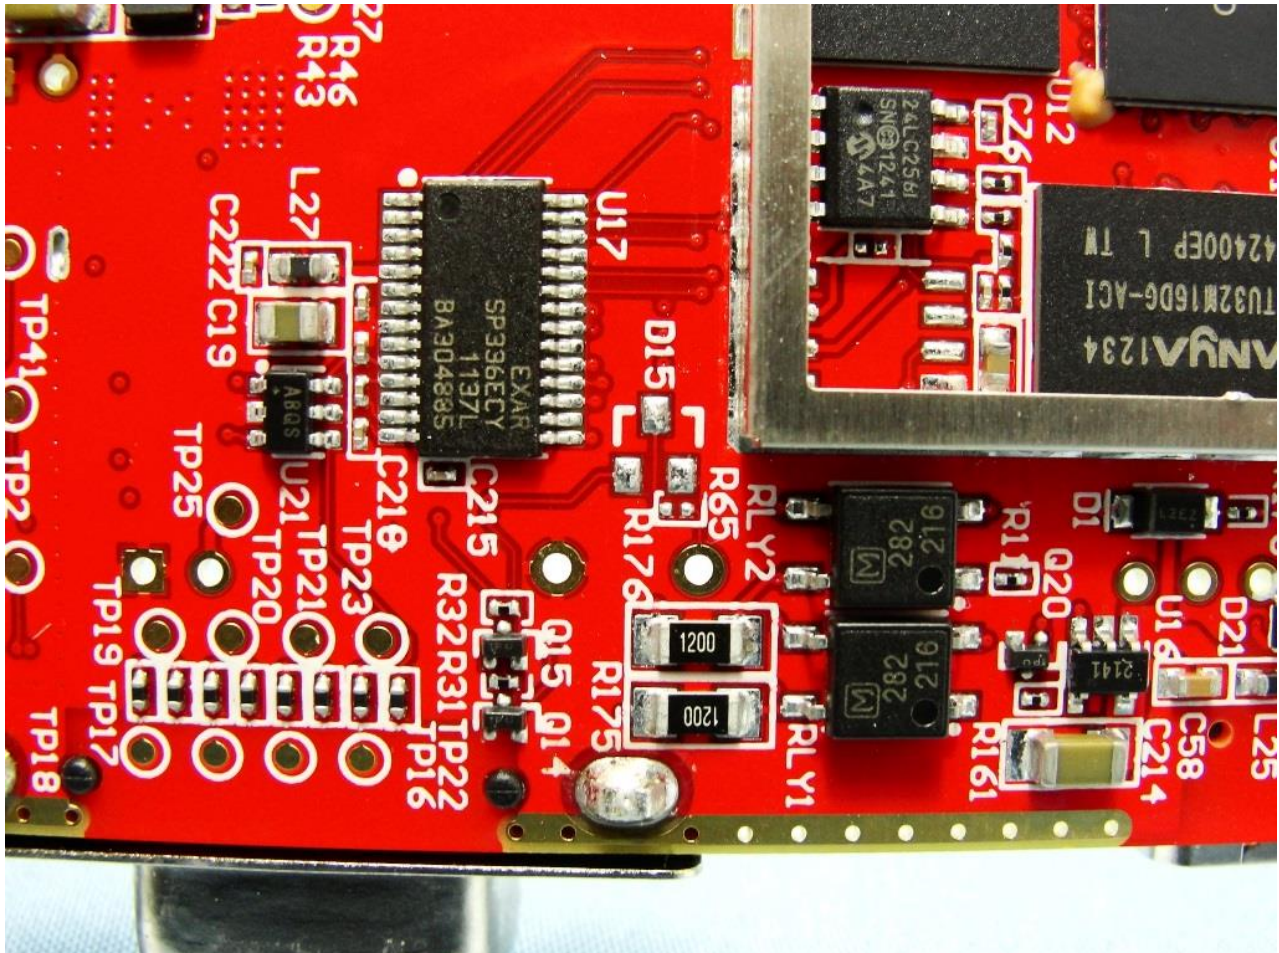

Marketing Name: 3G M2M Router Plus

Brand Name: NetComm Wireless / Model Name: NTC-6200-01

Marketing Name: 3G M2M Router Plus

Brand Name: NetComm Wireless / Model Name: NTC-6200-01

Marketing Name: 3G M2M Router Plus