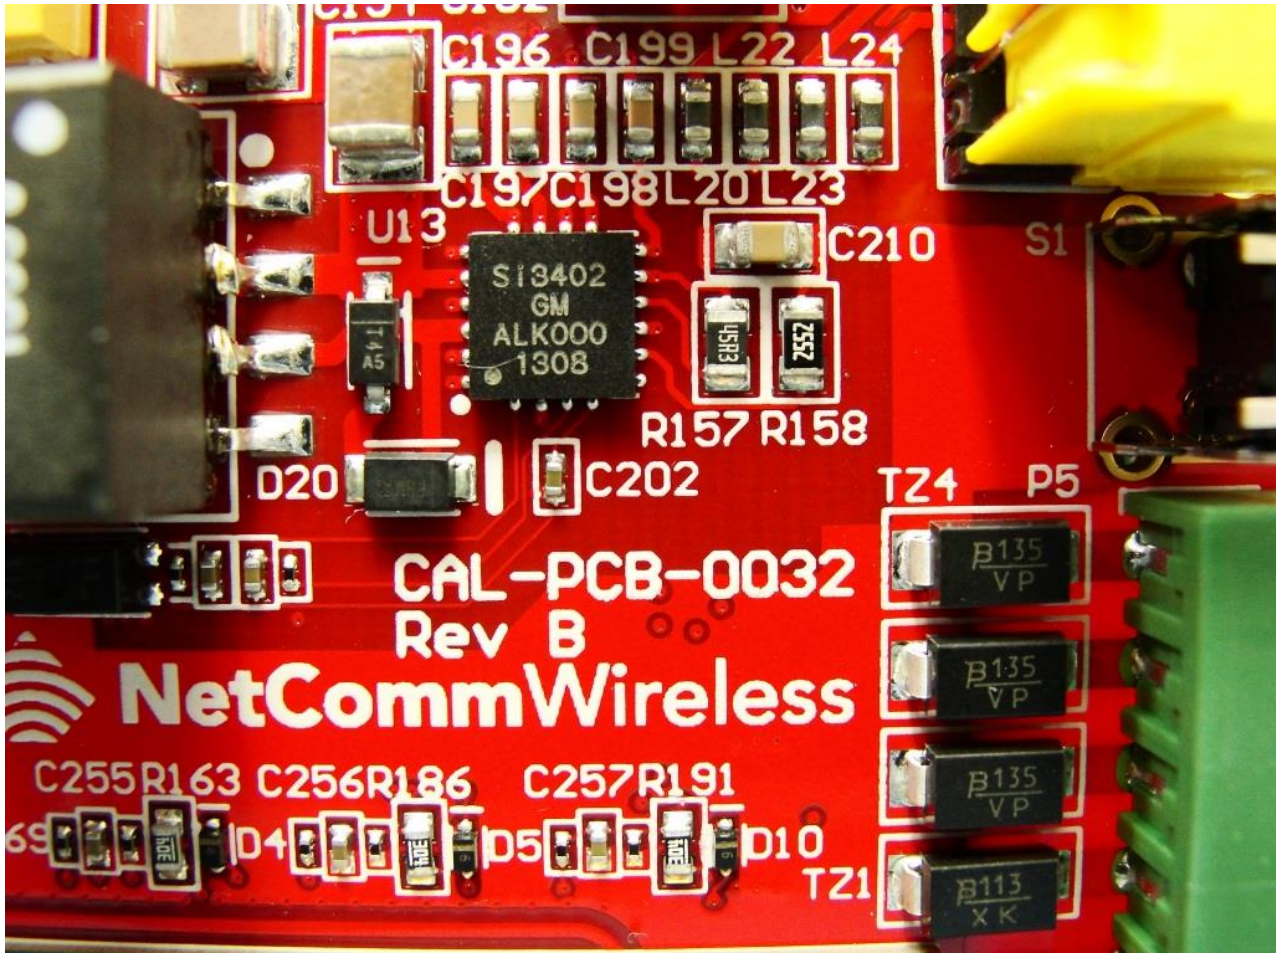

3. Internal Photograph of EUT

Brand Name: NetComm Wireless / Model Name: NTC-6200-01

Marketing Name: 3G M2M Router Plus

Brand Name: NetComm Wireless / Model Name: NTC-6200-01

Marketing Name: 3G M2M Router Plus

Brand Name: NetComm Wireless / Model Name: NTC-6200-01

Marketing Name: 3G M2M Router Plus

Brand Name: NetComm Wireless / Model Name: NTC-6200-01

Marketing Name: 3G M2M Router Plus

Brand Name: NetComm Wireless / Model Name: NTC-6200-01

Marketing Name: 3G M2M Router Plus

Brand Name: NetComm Wireless / Model Name: NTC-6200-01

Marketing Name: 3G M2M Router Plus

Brand Name: NetComm Wireless / Model Name: NTC-6200-01

Marketing Name: 3G M2M Router Plus