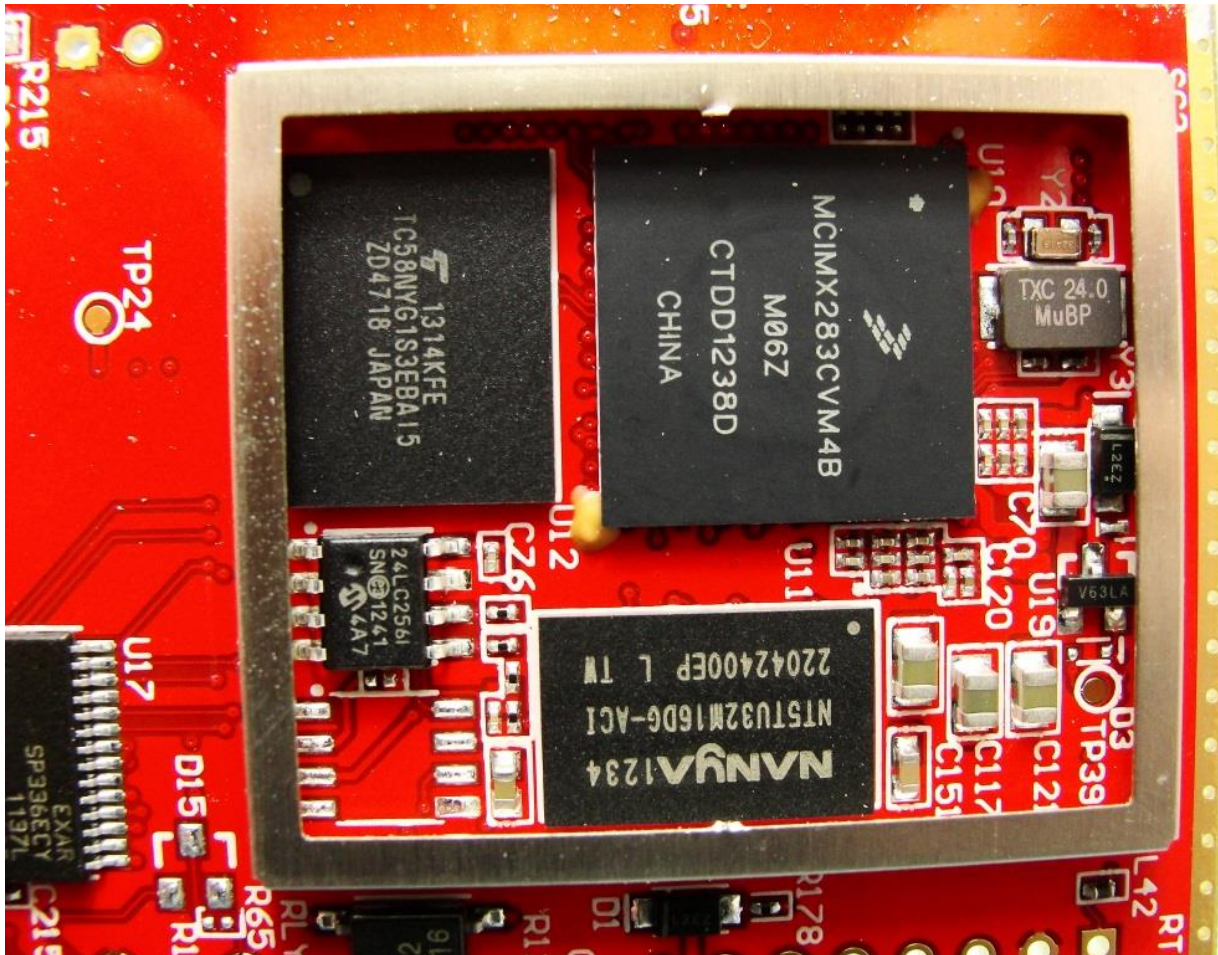

Brand Name: NetComm Wireless / Model Name: NTC-6200-01

Marketing Name: 3G M2M Router Plus