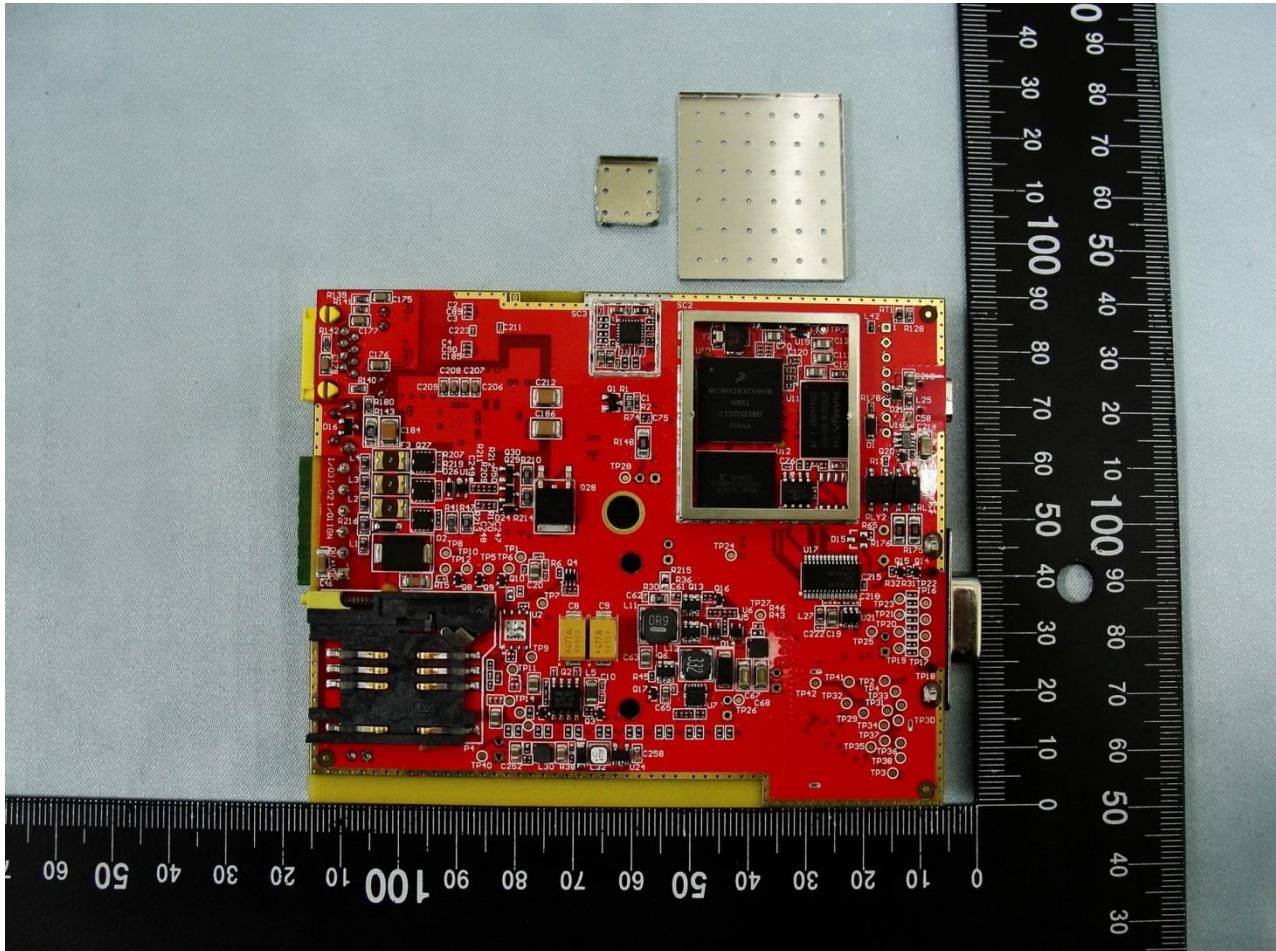

Brand Name: NetComm Wireless / Model Name: NTC-6200-01

Marketing Name: 3G M2M Router Plus

Brand Name: NetComm Wireless / Model Name: NTC-6200-01

Marketing Name: 3G M2M Router Plus

Brand Name: NetComm Wireless / Model Name: NTC-6200-01

Marketing Name: 3G M2M Router Plus

Brand Name: NetComm Wireless / Model Name: NTC-6200-01

Marketing Name: 3G M2M Router Plus

Brand Name: NetComm Wireless / Model Name: NTC-6200-01

Marketing Name: 3G M2M Router Plus