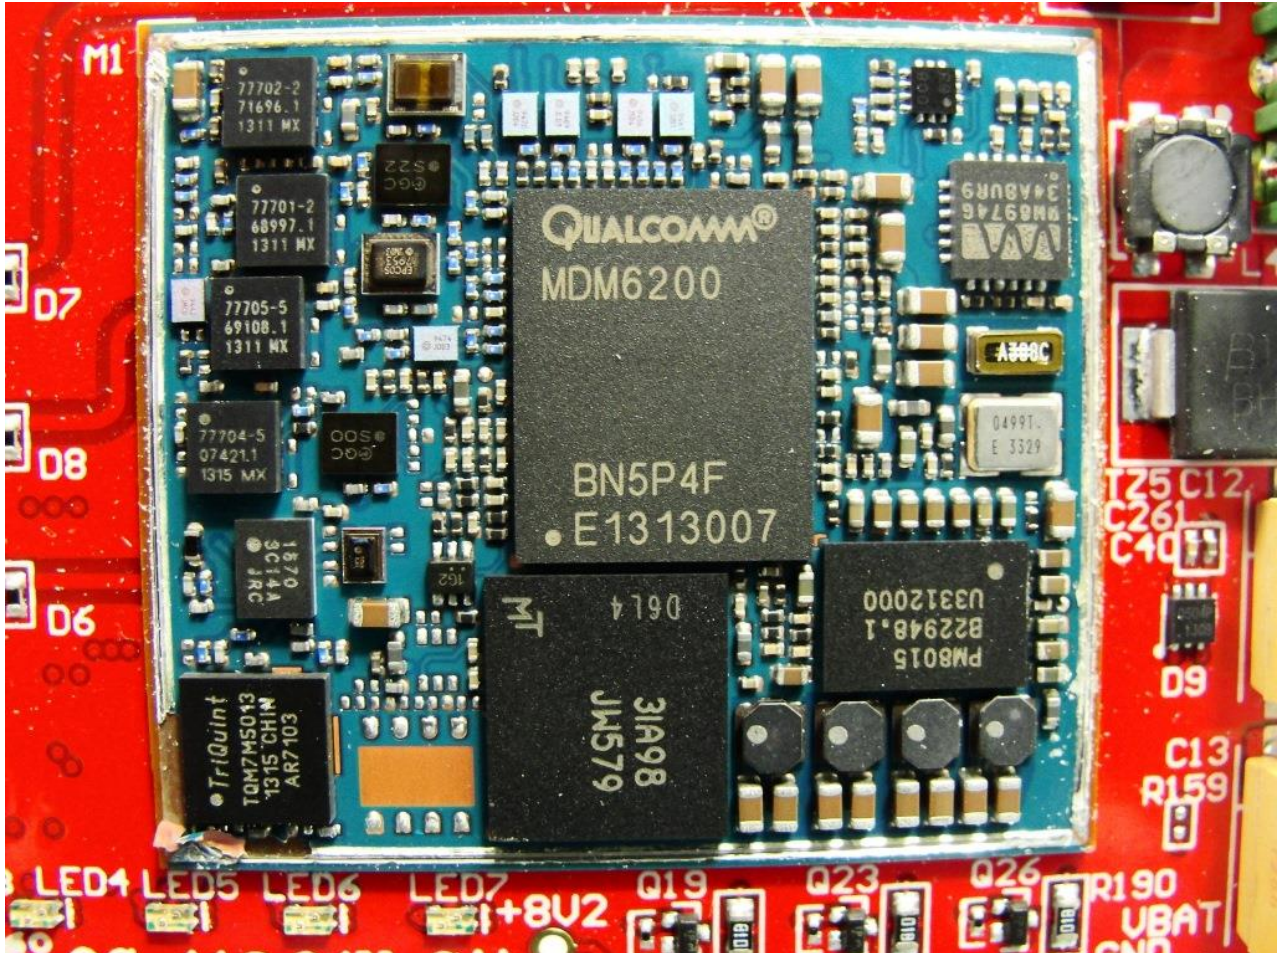

Brand Name: NetComm Wireless / Model Name: NTC-6200-01

Marketing Name: 3G M2M Router Plus

Brand Name: NetComm Wireless / Model Name: NTC-6200-01

Marketing Name: 3G M2M Router Plus

Brand Name: NetComm Wireless / Model Name: NTC-6200-01

Marketing Name: 3G M2M Router Plus

Brand Name: NetComm Wireless / Model Name: NTC-6200-01

Marketing Name: 3G M2M Router Plus

Brand Name: NetComm Wireless / Model Name: NTC-6200-01

Marketing Name: 3G M2M Router Plus

Brand Name: NetComm Wireless / Model Name: NTC-6200-01

Marketing Name: 3G M2M Router Plus

WWAN Antenna 1

Brand Name: NetComm Wireless / Model Name: NTC-6200-01

Marketing Name: 3G M2M Router Plus

Brand Name: NetComm Wireless / Model Name: NTC-6200-01