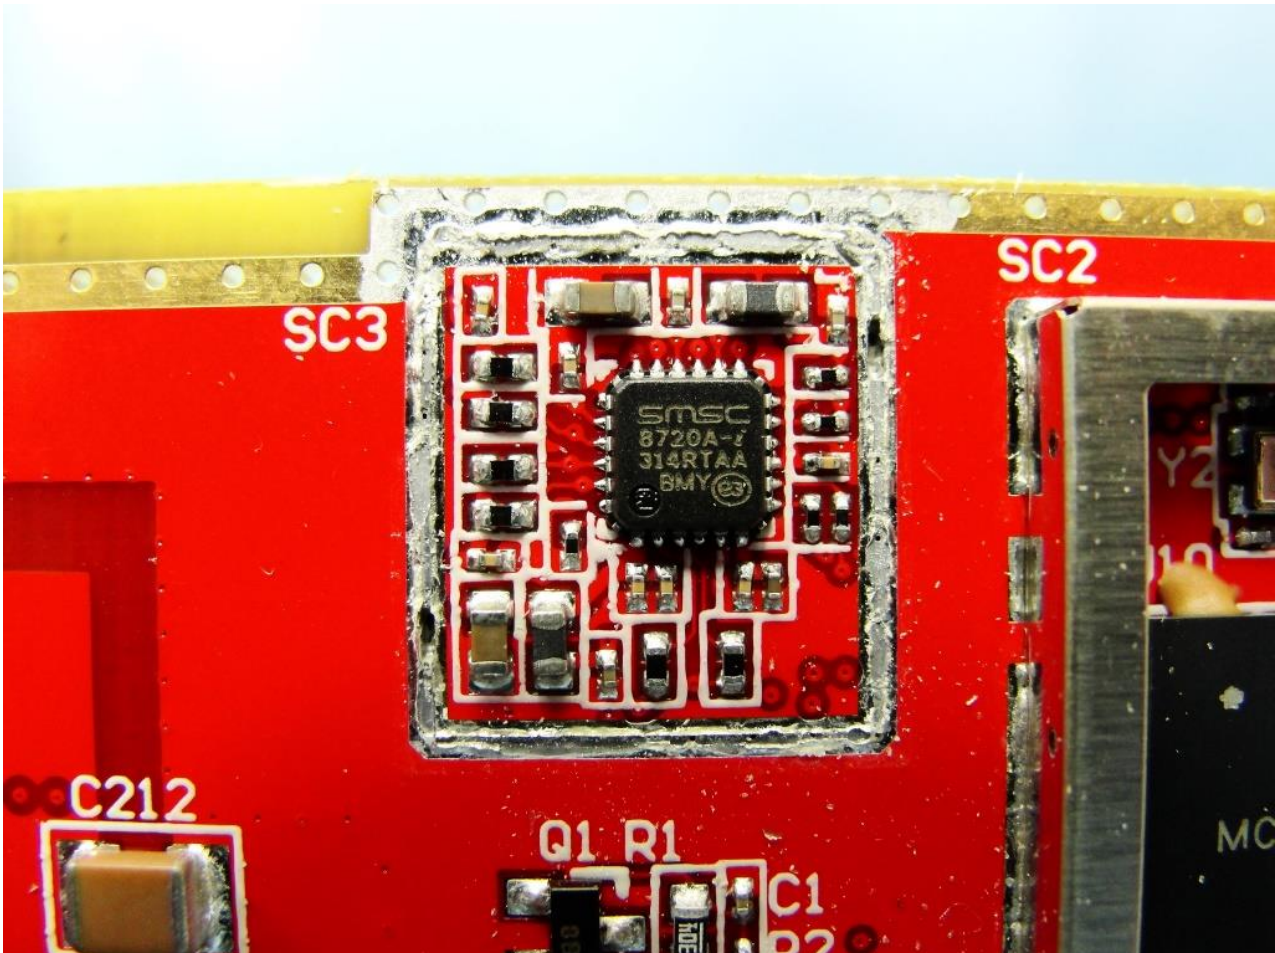

Brand Name: NetComm Wireless / Model Name: NTC-6200-01

Marketing Name: 3G M2M Router Plus