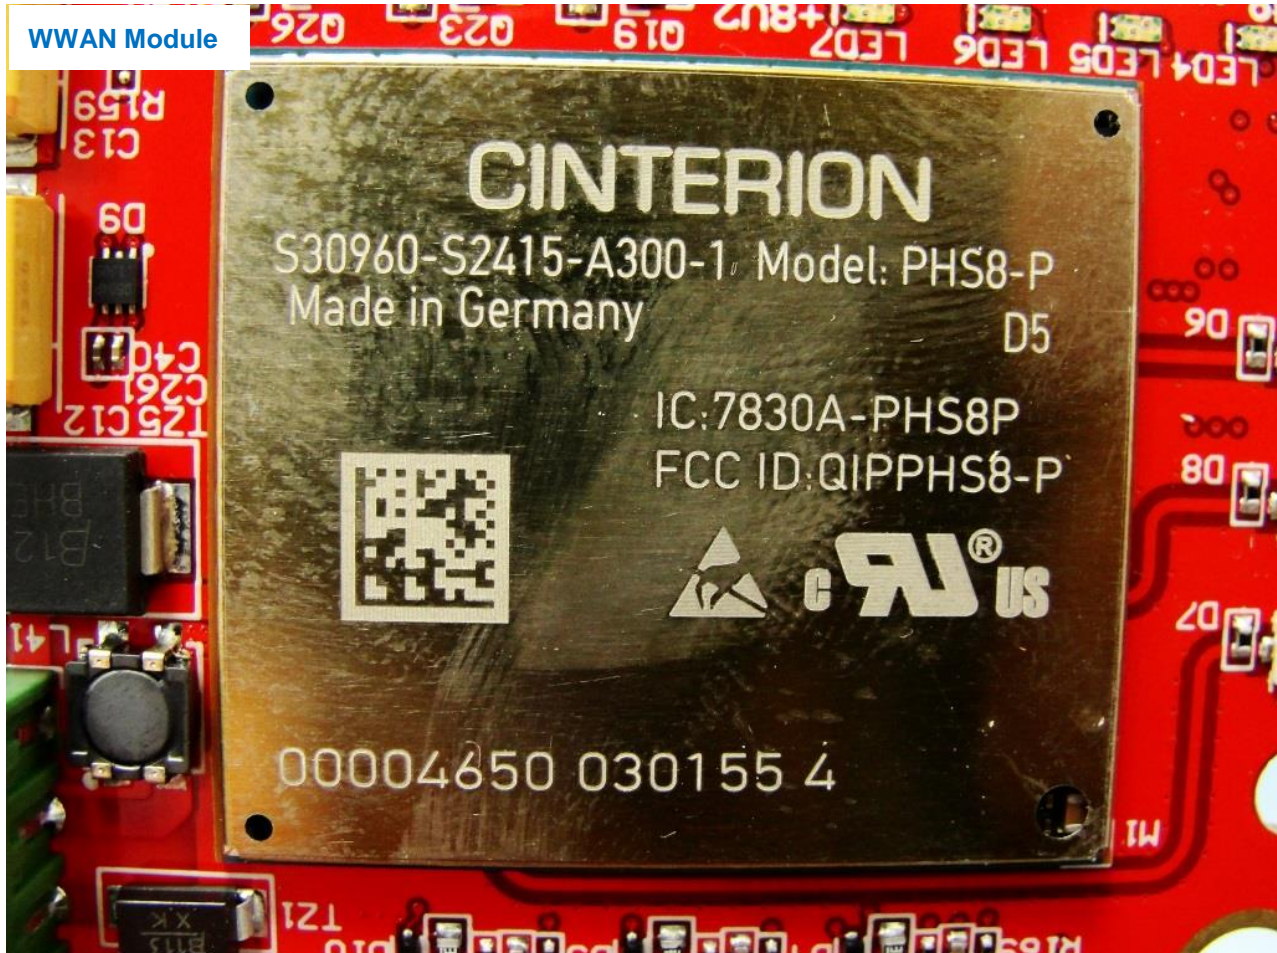

Brand Name: NetComm Wireless / Model Name: NTC-6200-01

Marketing Name: 3G M2M Router Plus