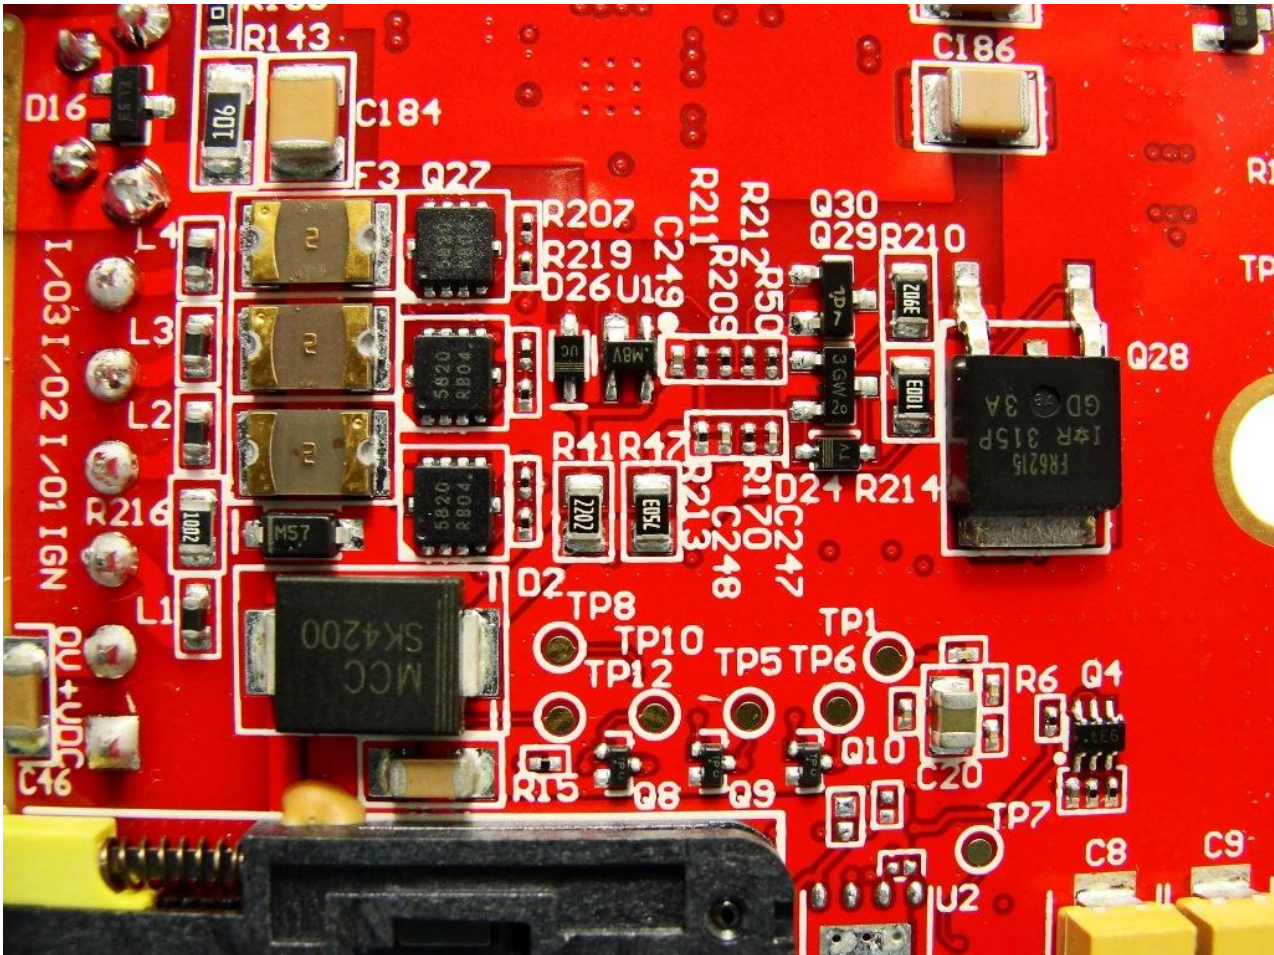

Brand Name: NetComm Wireless / Model Name: NTC-6200-01

Marketing Name: 3G M2M Router Plus