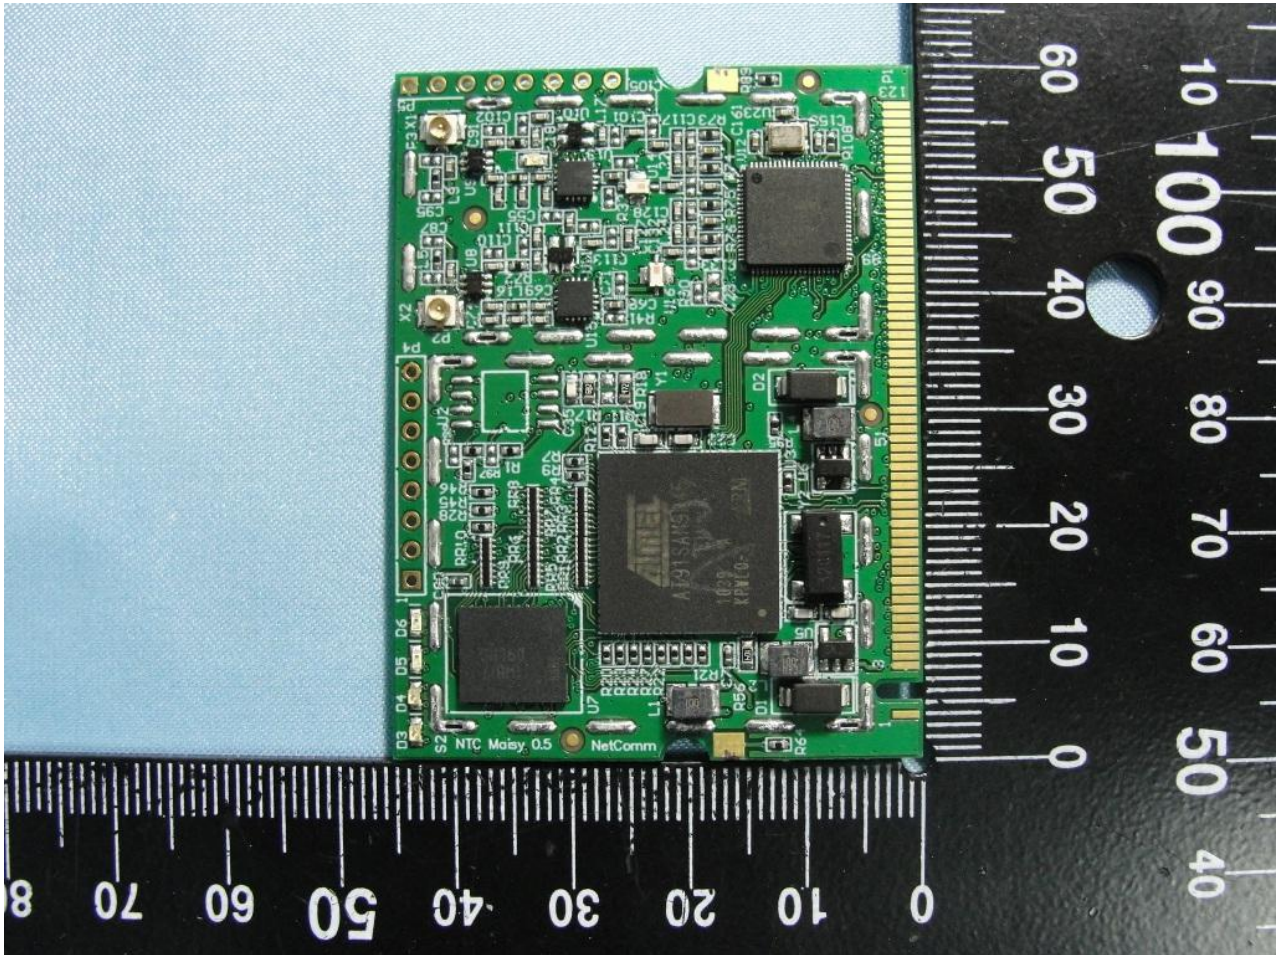

3. Internal Photograph of EUT

Brand Name: NetComm Wireless Limited / Model Name: NTC-40WV

Brand Name: NetComm Wireless Limited / Model Name: NTC-40WV

Brand Name: NetComm Wireless Limited / Model Name: NTC-40WV

Brand Name: NetComm Wireless Limited / Model Name: NTC-40WV

Brand Name: NetComm Wireless Limited / Model Name: NTC-40WV

Brand Name: NetComm Wireless Limited / Model Name: NTC-40WV

Brand Name: NetComm Wireless Limited / Model Name: NTC-40WV