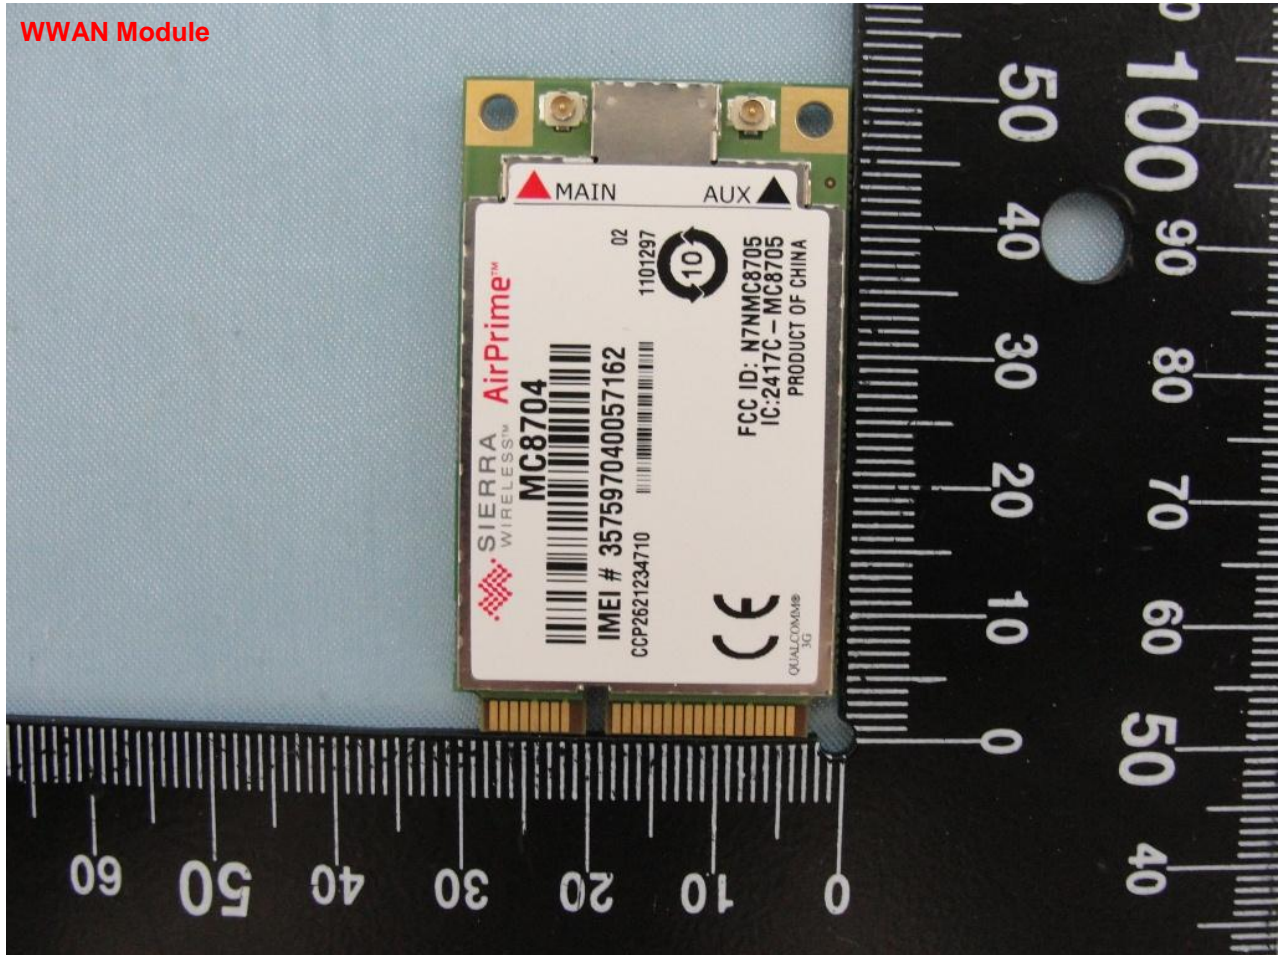

Brand Name: NetComm Wireless Limited / Model Name: NTC-40WV