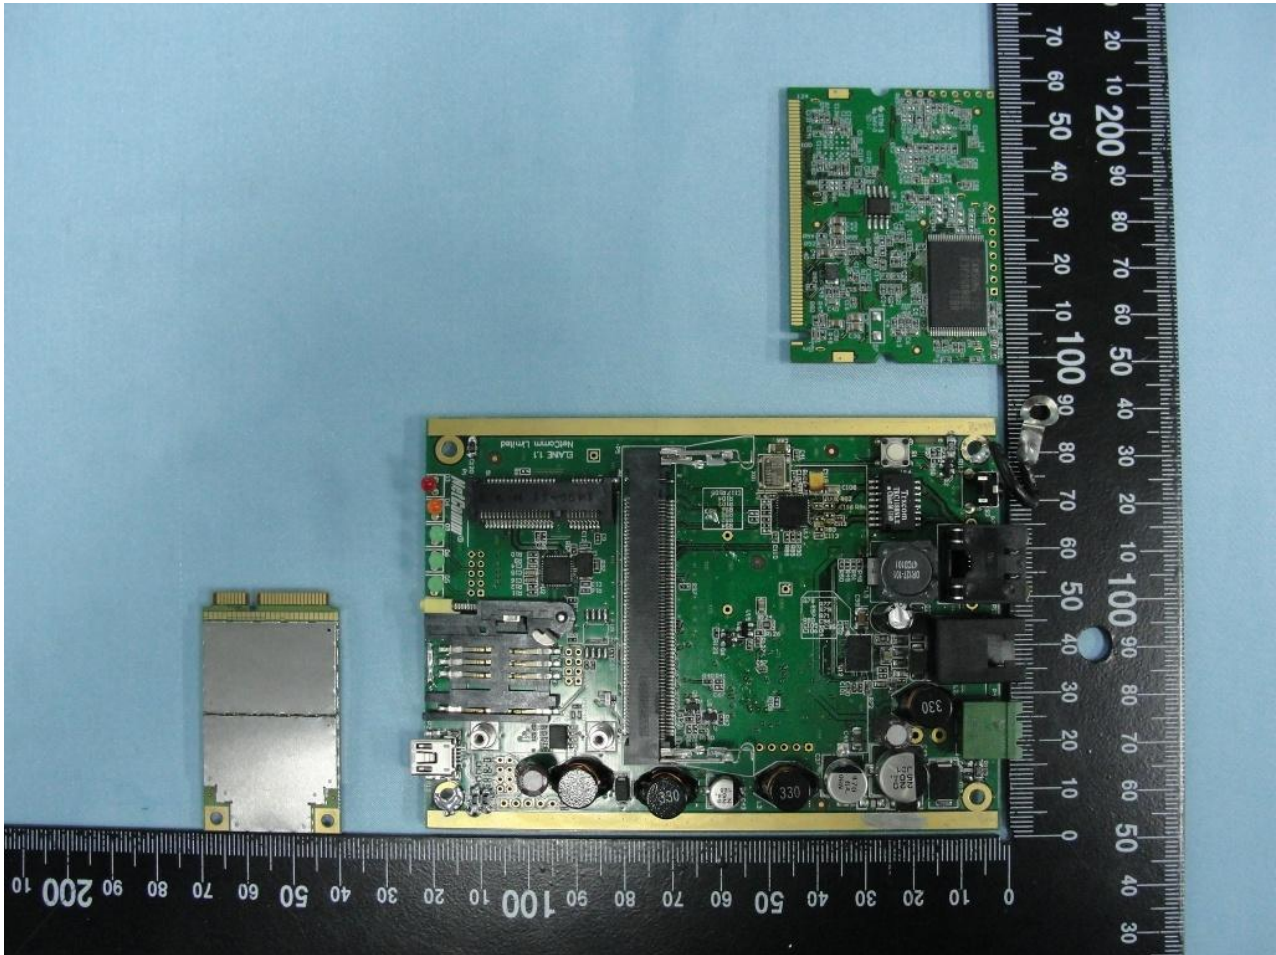

3. Internal Photograph of EUT

Brand Name: NetComm Wireless Limited / Model Name: NTC-40WV

Brand Name: NetComm Wireless Limited / Model Name: NTC-40WV

Brand Name: NetComm Wireless Limited / Model Name: NTC-40WV