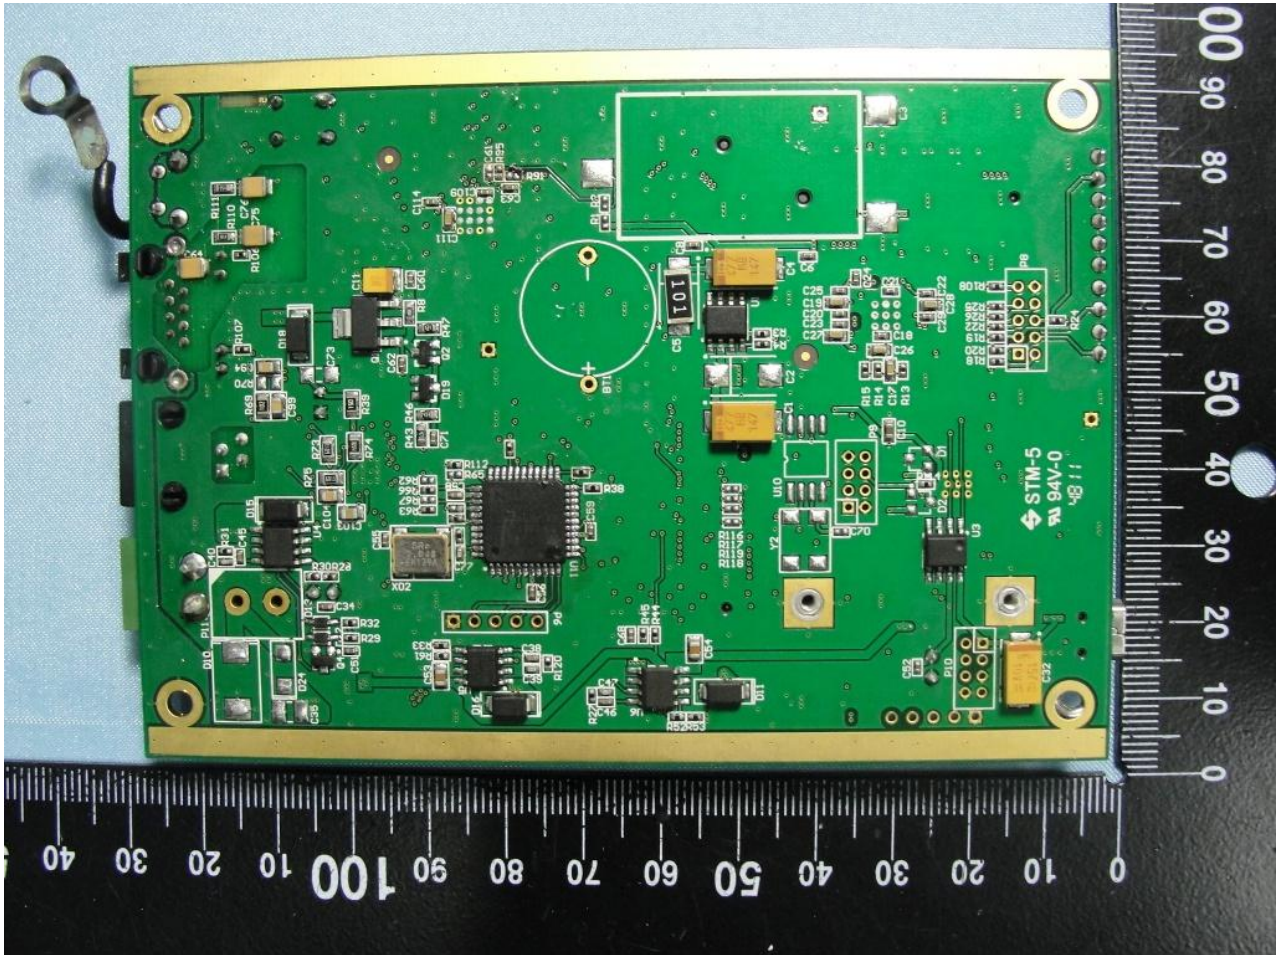

Brand Name: NetComm Wireless Limited / Model Name: NTC-40WV