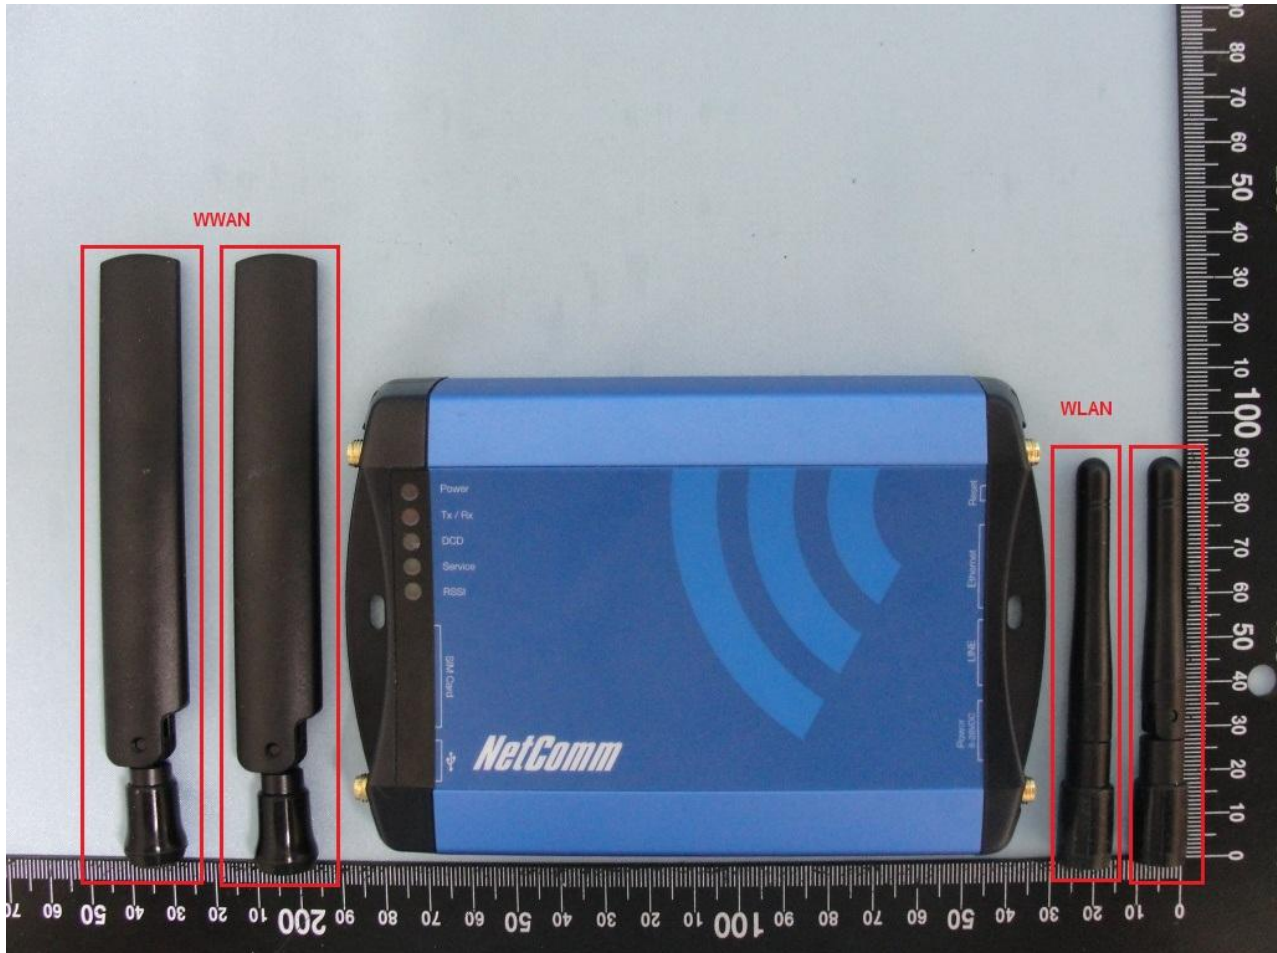

3. Internal Photograph of EUT

Brand Name: NetComm Wireless Limited / Model Name: NTC-40WV

Brand Name: NetComm Wireless Limited / Model Name: NTC-40WV

Brand Name: NetComm Wireless Limited / Model Name: NTC-40WV