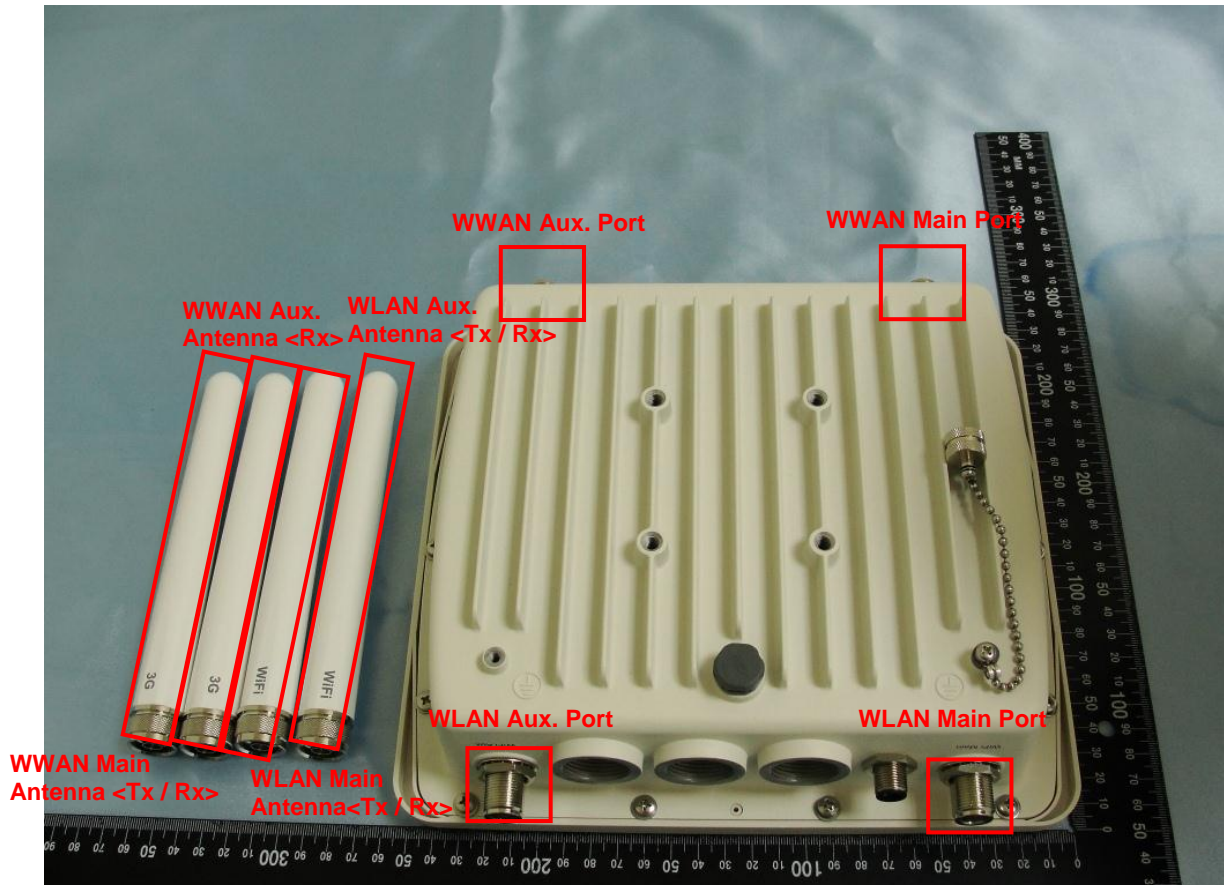

Brand Name: NetComm Wireless / Model Name: NTC-30WV

DUT Length: 25.5 cm

DUT Width: 22.5 cm

Antenna	Length	Width
WWAN Main Antenna <Tx / Rx>	17.8 cm	2.2 cm
WWAN Aux. Antenna <Rx>	17.8 cm	2.2 cm
WLAN Main Antenna <Tx / Rx>	17.8 cm	2.2 cm
WLAN Aux. Antenna <Tx / Rx>	17.8 cm	2.2 cm

The shortest distance between the Tx antennas	
WWAN Main Antenna to WLAN Main Antenna	20.0 cm