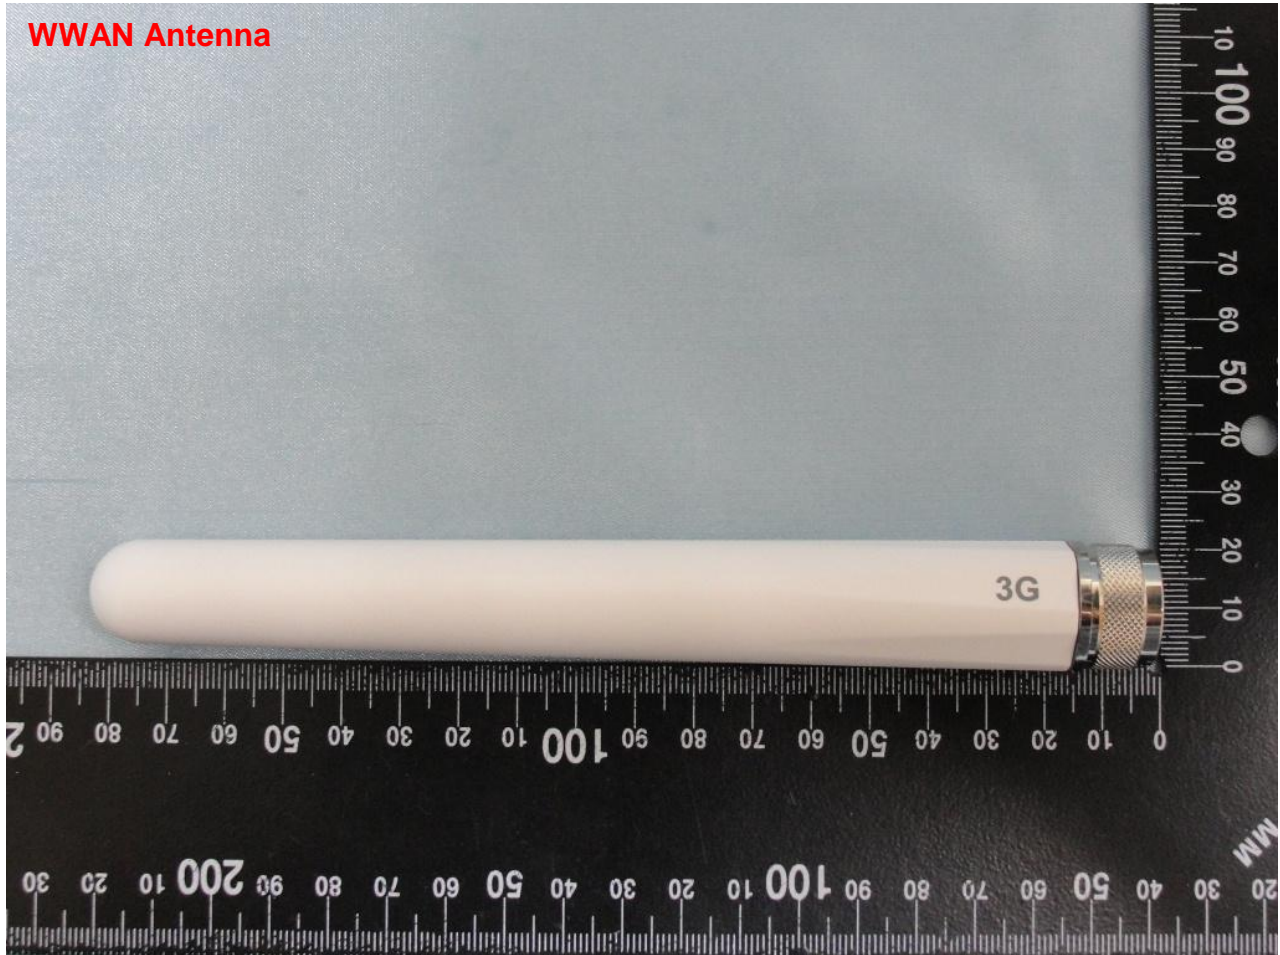

Brand Name: NetComm Wireless / Model Name: NTC-30WV