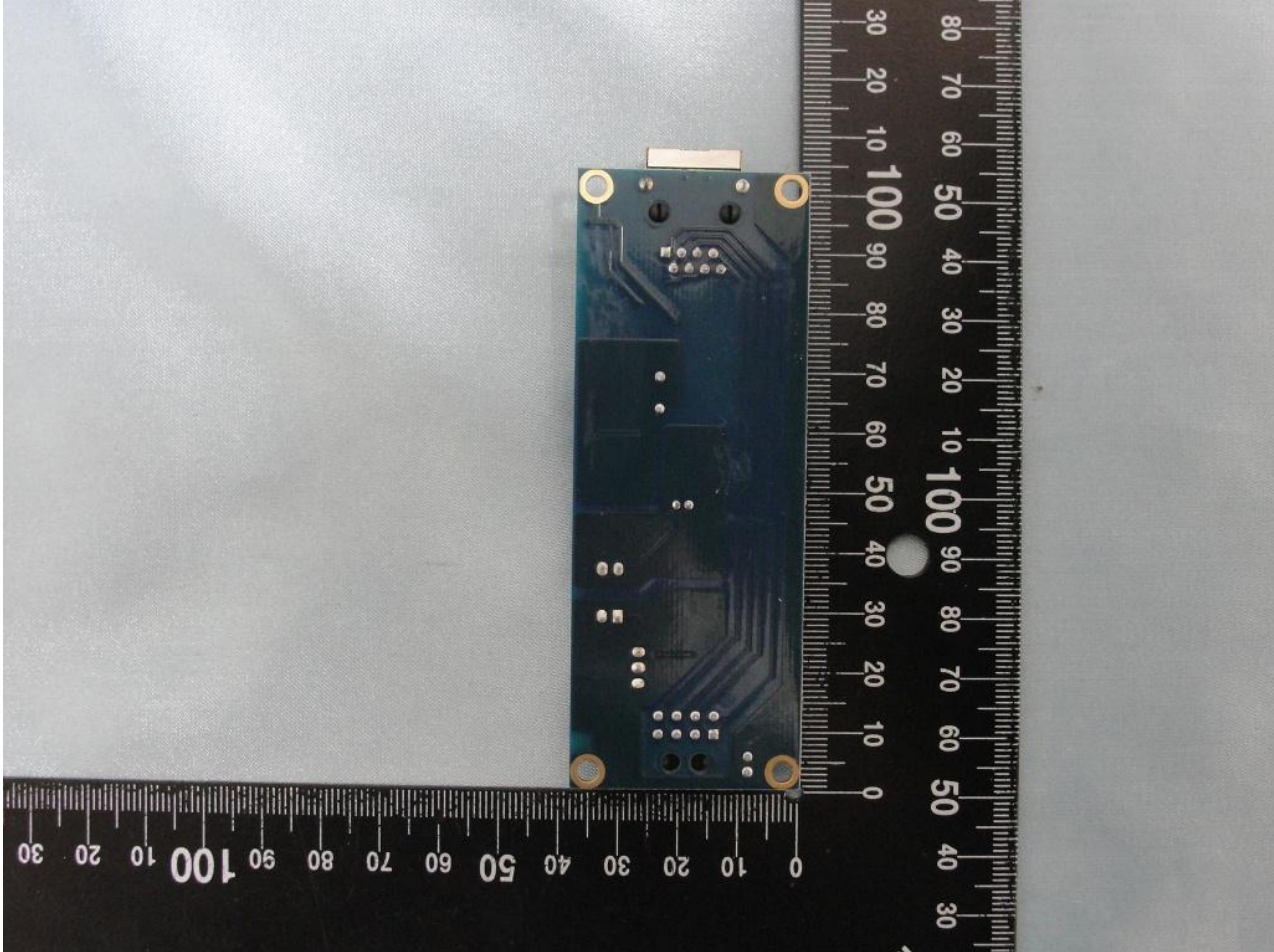

### 3. Internal Photograph of EUT

Brand Name: NetComm Wireless / Model Name: NTC-30WV

Brand Name: NetComm Wireless / Model Name: NTC-30WV

Brand Name: NetComm Wireless / Model Name: NTC-30WV

Brand Name: NetComm Wireless / Model Name: NTC-30WV