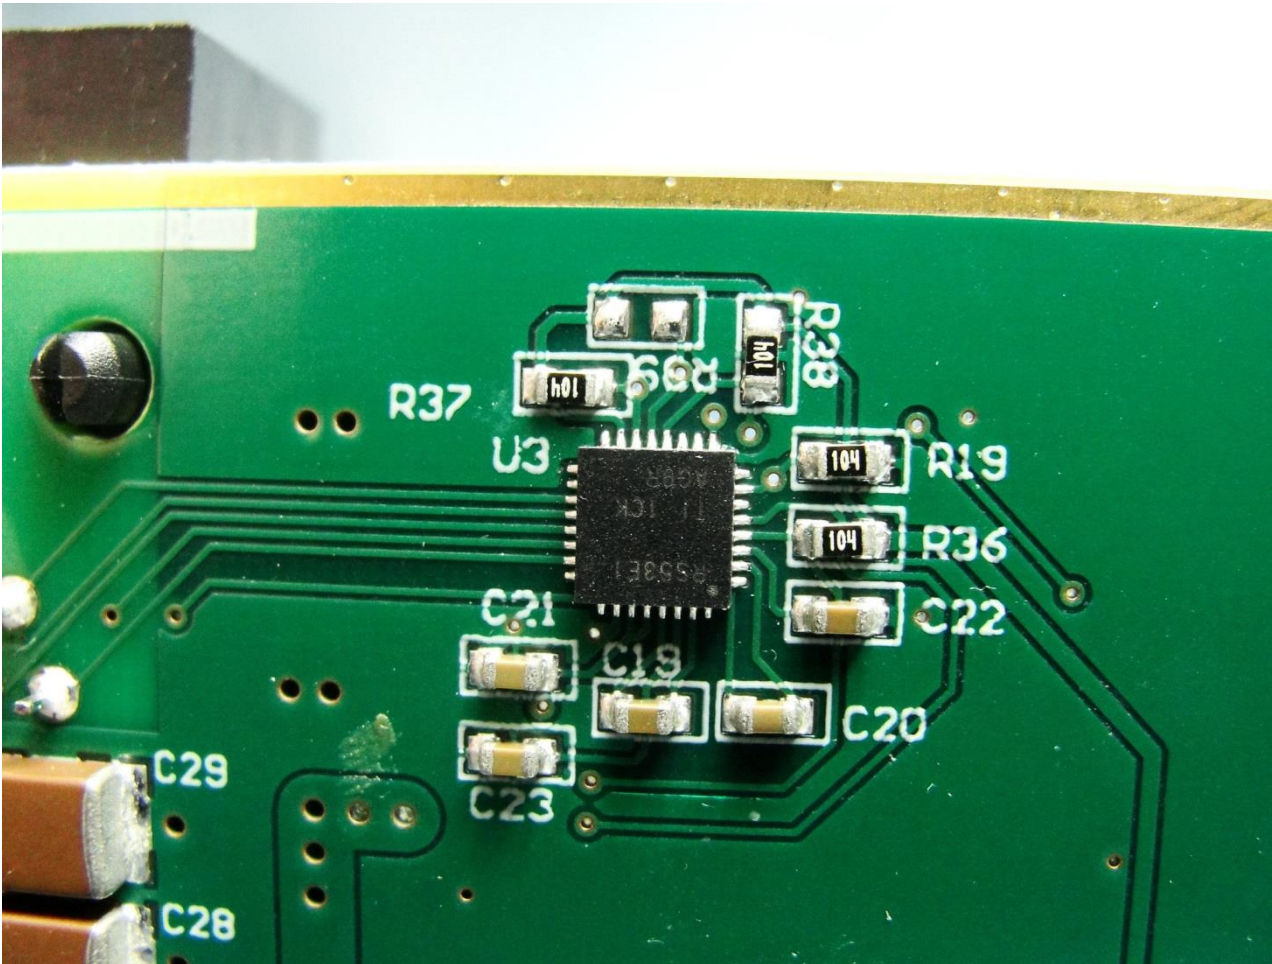

Brand Name: NetComm Wireless / Model Name: NTC-3000-01

Marketing Name: M2M Serial Modem