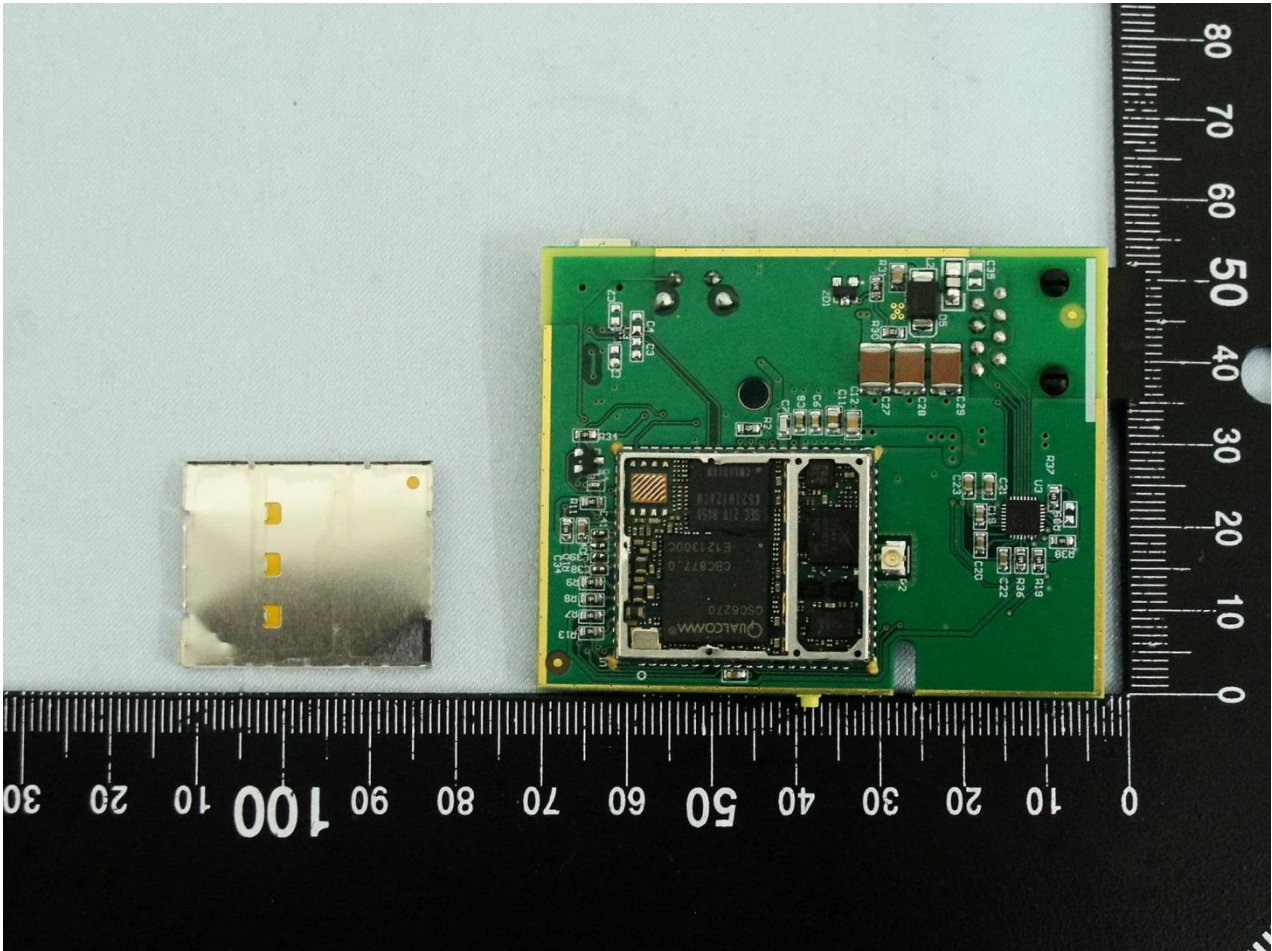

Brand Name: NetComm Wireless / Model Name: NTC-3000-01

Marketing Name: M2M Serial Modem