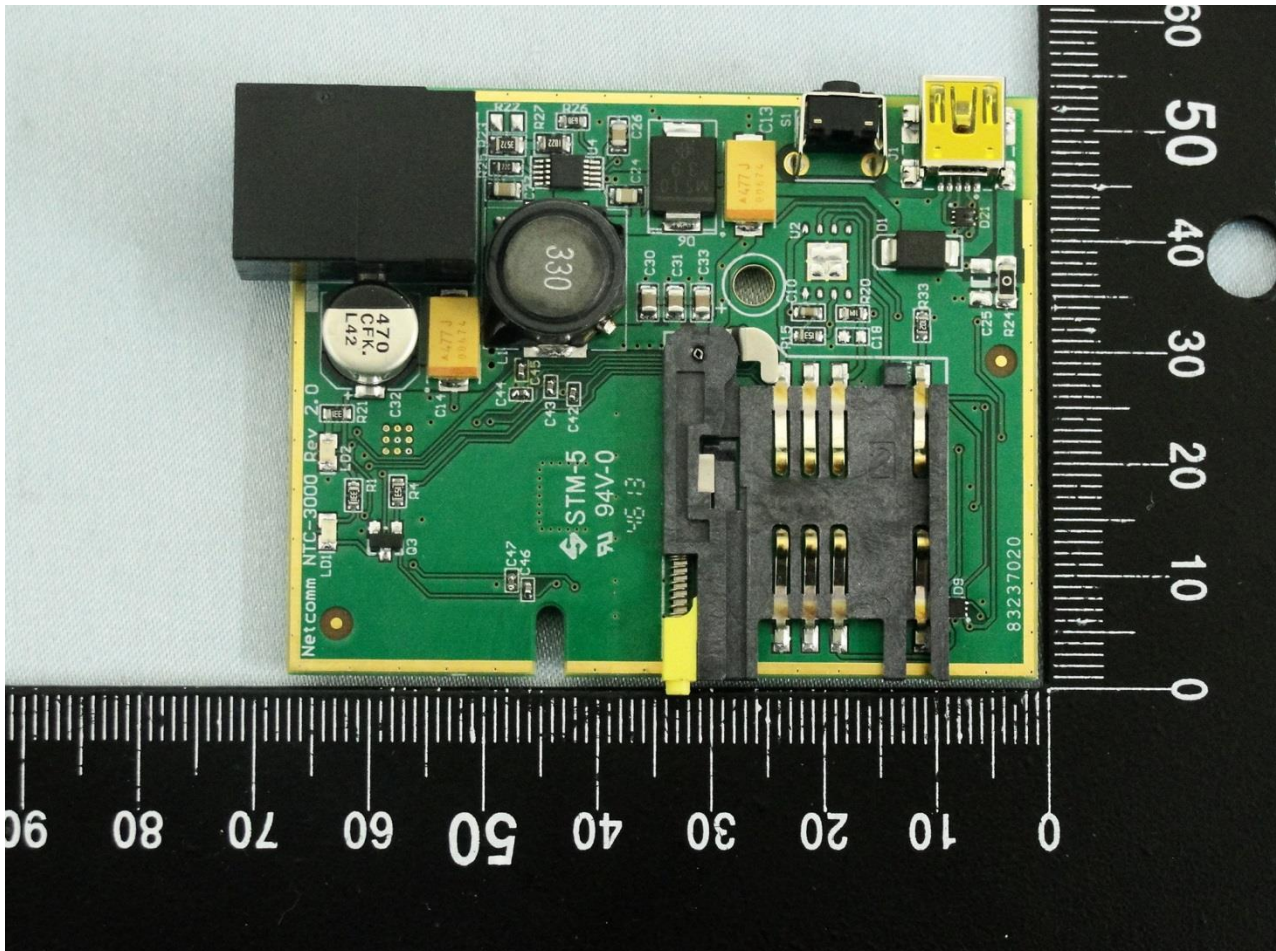

3. Internal Photograph of EUT

Brand Name: NetComm Wireless / Model Name: NTC-3000-01

Marketing Name: M2M Serial Modem

Brand Name: NetComm Wireless / Model Name: NTC-3000-01

Marketing Name: M2M Serial Modem

Brand Name: NetComm Wireless / Model Name: NTC-3000-01

Marketing Name: M2M Serial Modem

Brand Name: NetComm Wireless / Model Name: NTC-3000-01

Marketing Name: M2M Serial Modem

Brand Name: NetComm Wireless / Model Name: NTC-3000-01