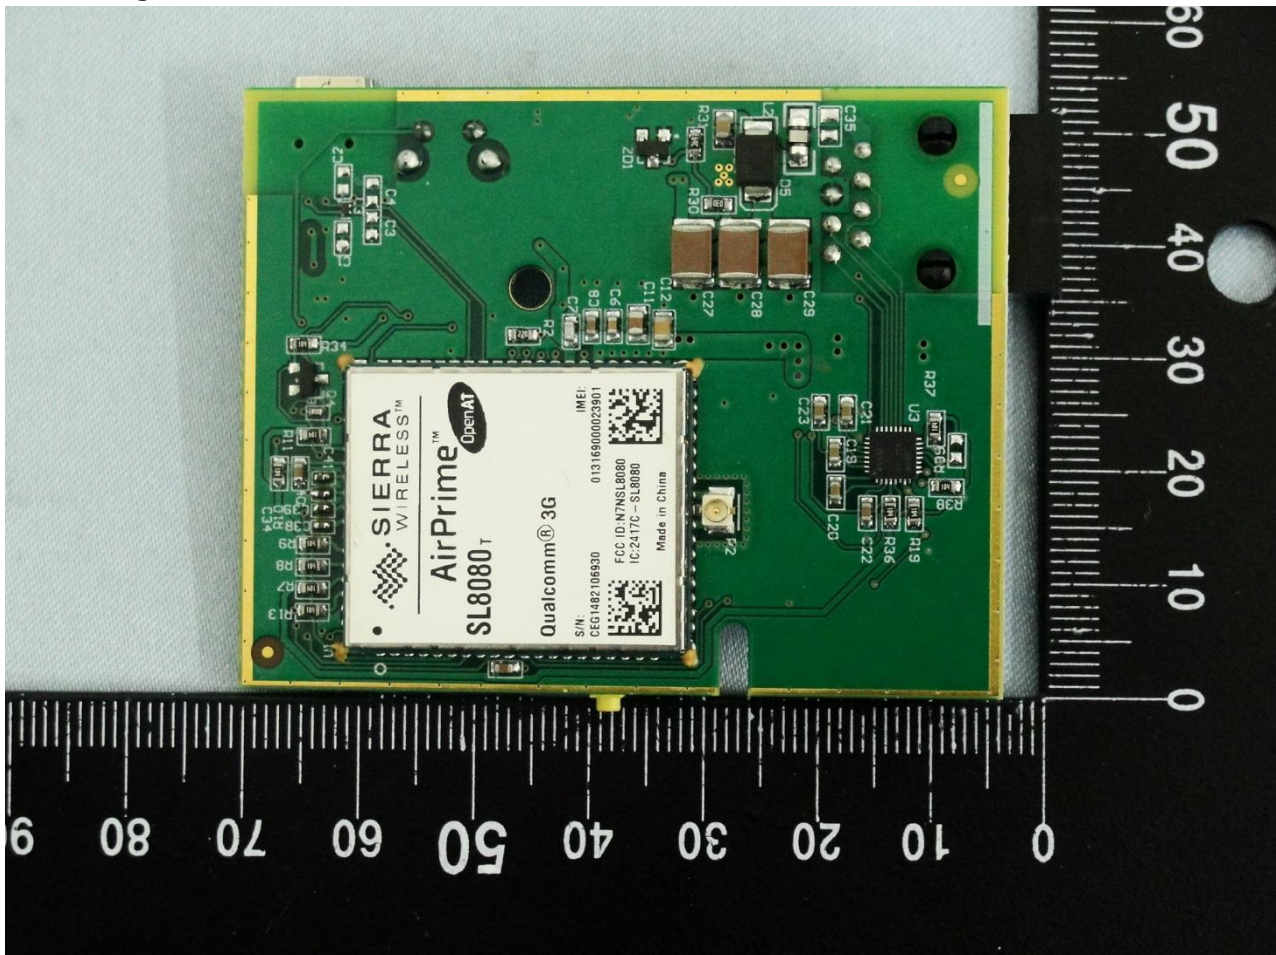

3. Internal Photograph of EUT

Brand Name: NetComm Wireless / Model Name: NTC-3000-01

Marketing Name: M2M Serial Modem

Brand Name: NetComm Wireless / Model Name: NTC-3000-01

Marketing Name: M2M Serial Modem

Brand Name: NetComm Wireless / Model Name: NTC-3000-01

Marketing Name: M2M Serial Modem

Brand Name: NetComm Wireless / Model Name: NTC-3000-01

Marketing Name: M2M Serial Modem

Brand Name: NetComm Wireless / Model Name: NTC-3000-01