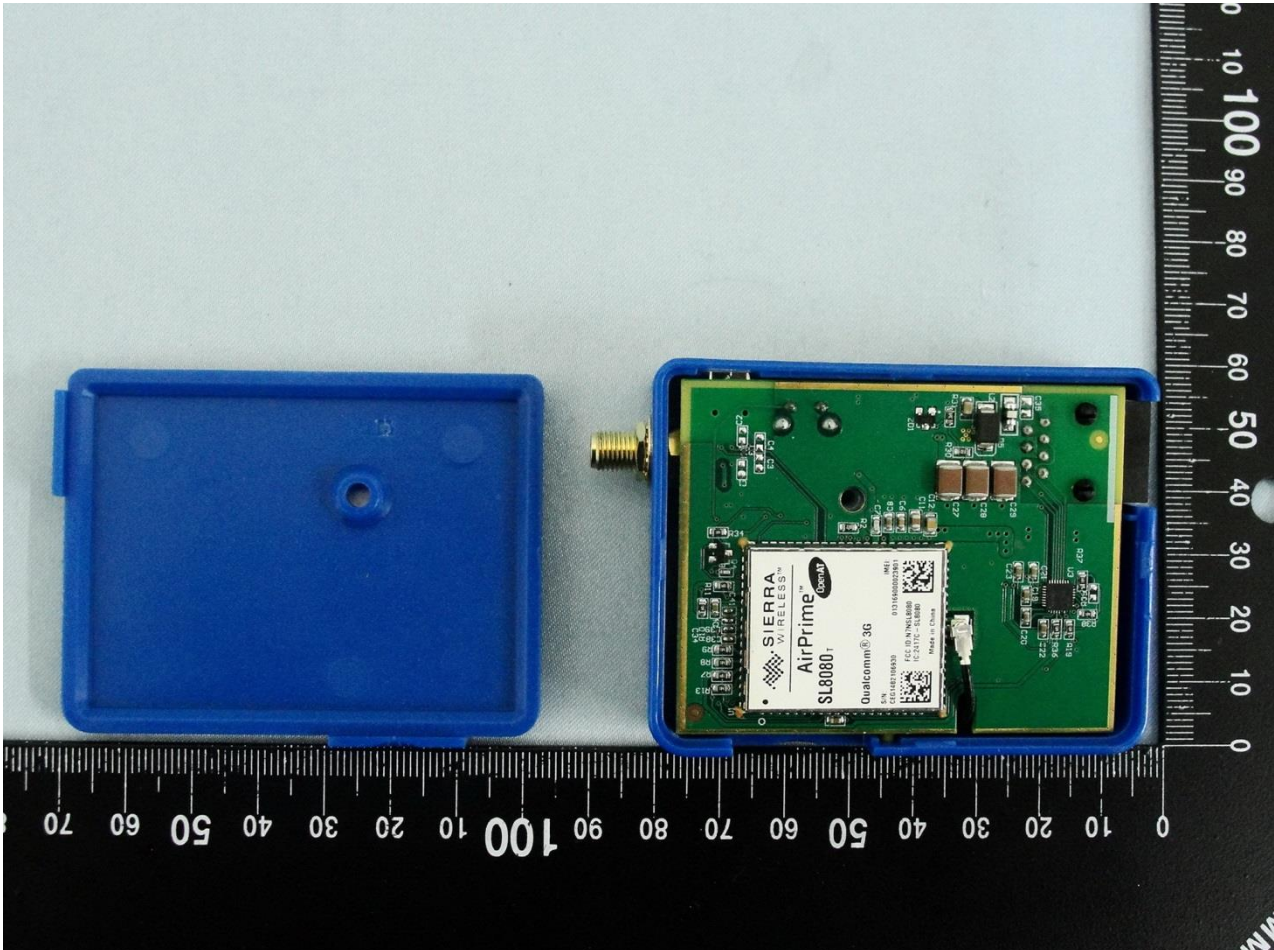

3. Internal Photograph of EUT

Brand Name: NetComm Wireless / Model Name: NTC-3000-01

Marketing Name: M2M Serial Modem

Brand Name: NetComm Wireless / Model Name: NTC-3000-01

Marketing Name: M2M Serial Modem

Brand Name: NetComm Wireless / Model Name: NTC-3000-01

Marketing Name: M2M Serial Modem

Brand Name: NetComm Wireless / Model Name: NTC-3000-01

Marketing Name: M2M Serial Modem

Brand Name: NetComm Wireless / Model Name: NTC-3000-01