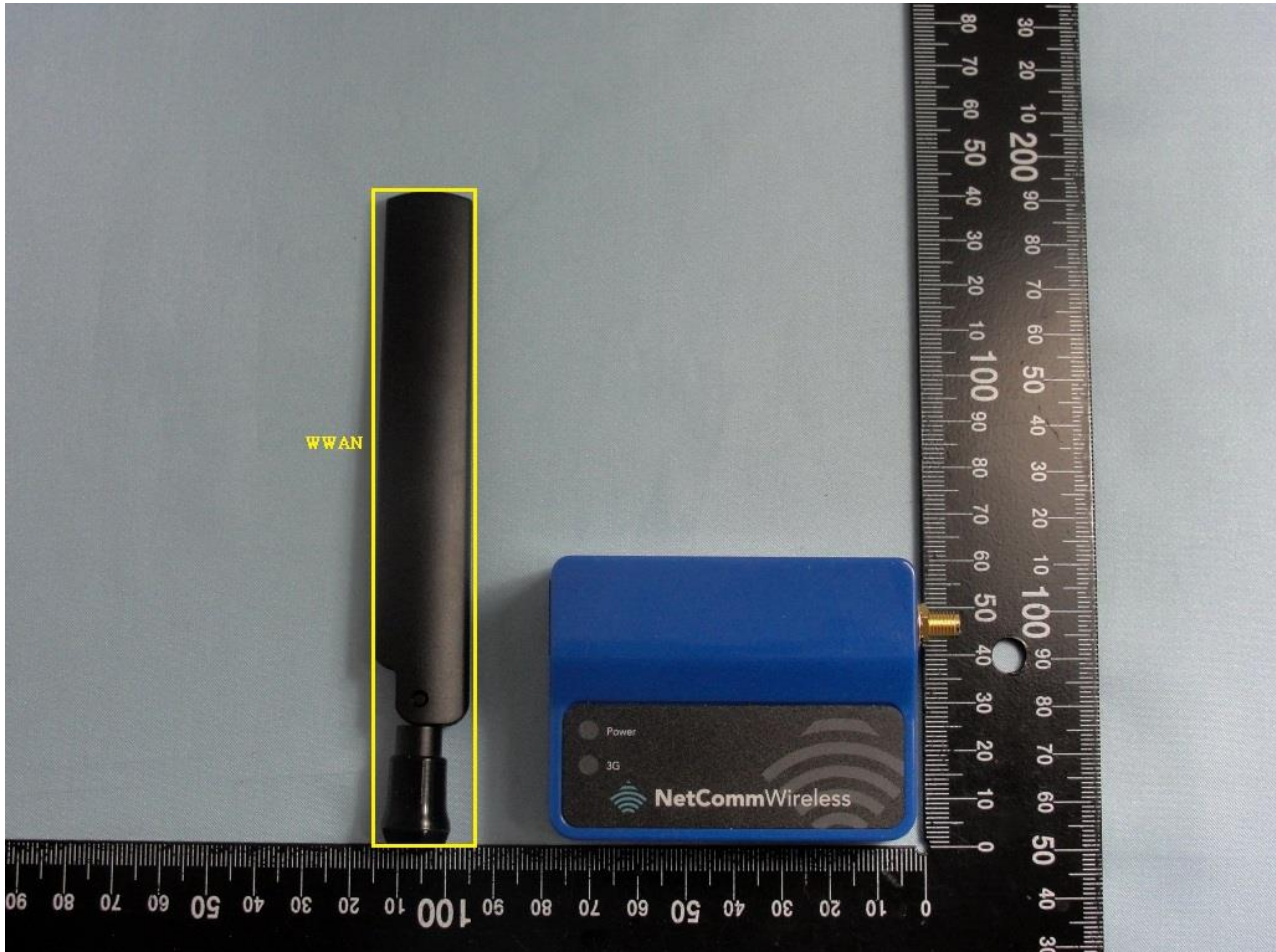

3. Internal Photograph of EUT

Brand Name: NetComm Wireless / Model Name: NTC-3000-01

Marketing Name: M2M Serial Modem

Brand Name: NetComm Wireless / Model Name: NTC-3000-01

Marketing Name: M2M Serial Modem

Brand Name: NetComm Wireless / Model Name: NTC-3000-01

Marketing Name: M2M Serial Modem

Brand Name: NetComm Wireless / Model Name: NTC-3000-01

Marketing Name: M2M Serial Modem

Brand Name: NetComm Wireless / Model Name: NTC-3000-01