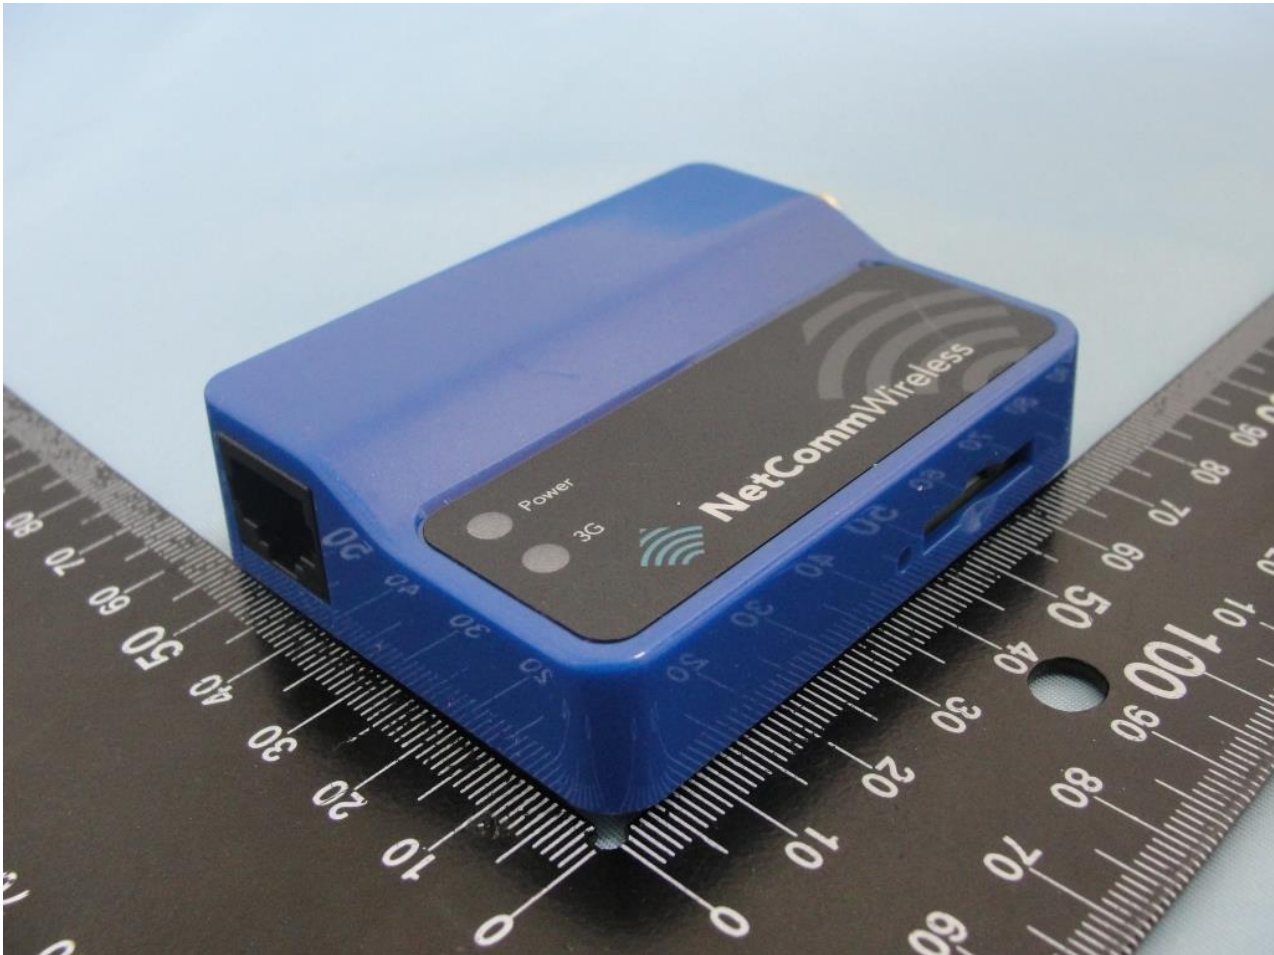

1. External Photograph of EUT

Brand Name: NetComm Wireless / Model Name: NTC-3000-01

Marketing Name: M2M Serial Modem

Brand Name: NetComm Wireless / Model Name: NTC-3000-01

Marketing Name: M2M Serial Modem

2. Photograph of Accessory

Brand Name: NetComm Wireless / Model Name: NTC-3000-01

Marketing Name: M2M Serial Modem

Specification of Accessory		
WWAN Antenna	Brand Name	GRAND-TEK
	Model Name	N/A
WWAN Module	Brand Name	Sierra Wireless
	Model Name	SL8080

Remark: For accessories equipped with this EUT, please refer to the following photos.

Brand Name: NetComm Wireless / Model Name: NTC-3000-01

Marketing Name: M2M Serial Modem