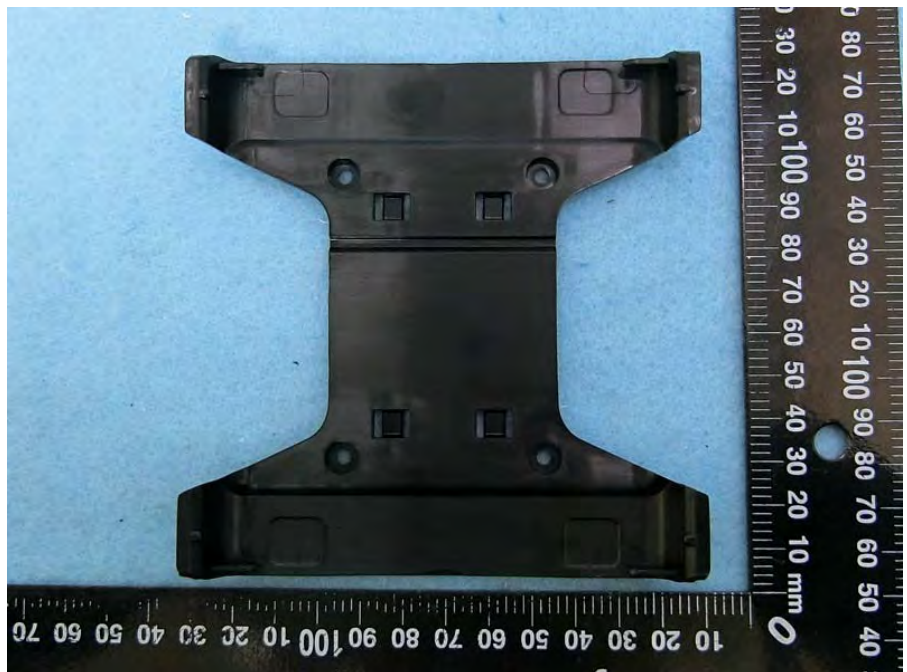

Brand Name:  NetCommWireless Model Name: NTC-225

RJ-45 cable

LTE Antenna

DIN rail mounting bracket

Horizontal DIN rail
mounting adapter