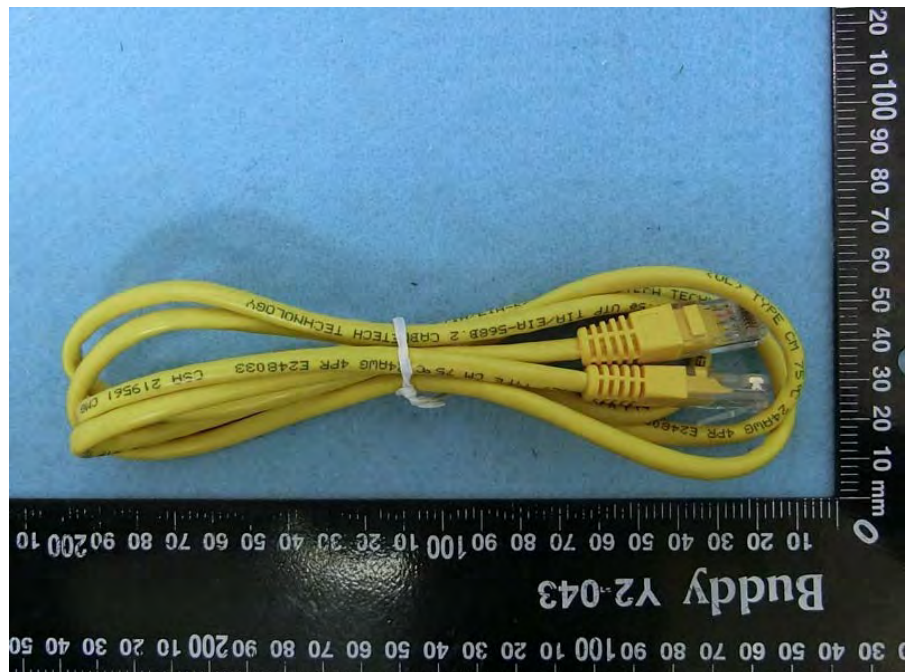

Brand Name:  NetCommWireless Model Name: NTC-225

RJ-45 cable

LTE Antenna

DIN rail mounting bracket

Horizontal DIN rail
mounting adapter