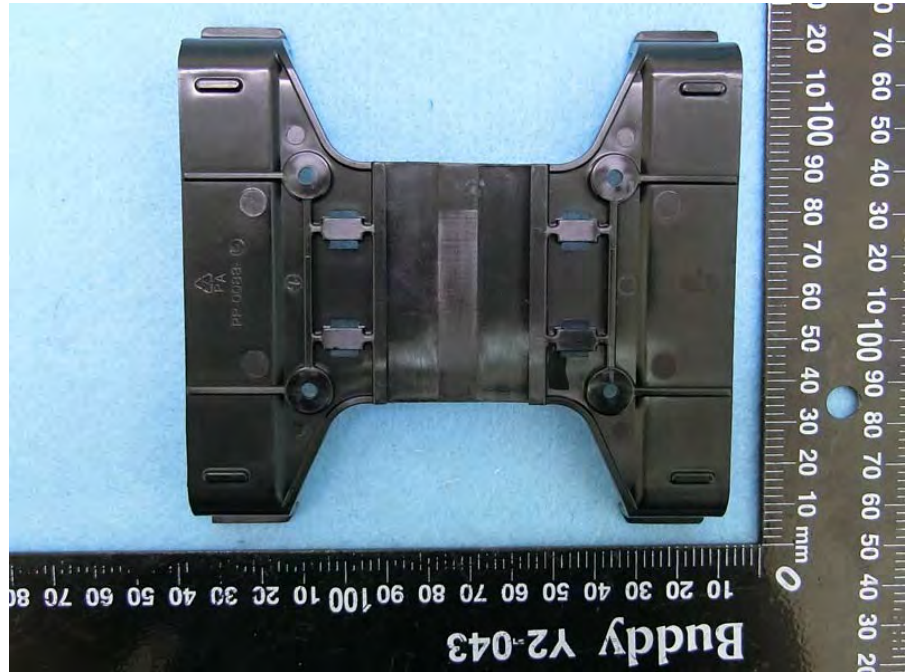

Brand Name:  NetCommWireless Model Name: NTC-224

RJ-45 cable

LTE Antenna

DIN rail mounting bracket

Horizontal DIN rail  
mounting adapter