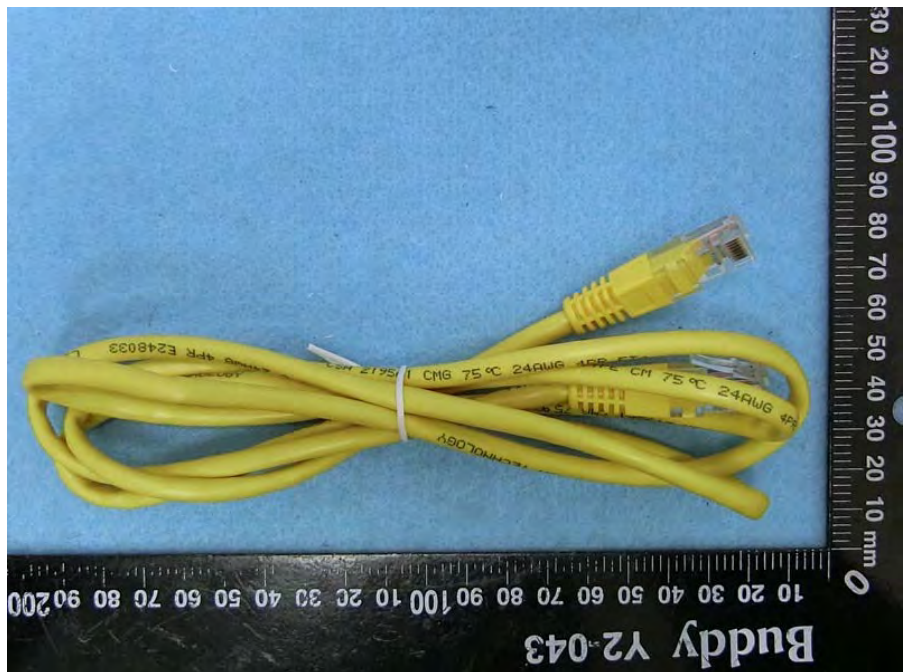

Brand Name:  NetCommWireless Model Name: NTC-224

RJ-45 cable

LTE Antenna

DIN rail mounting bracket

Horizontal DIN rail  
mounting adapter