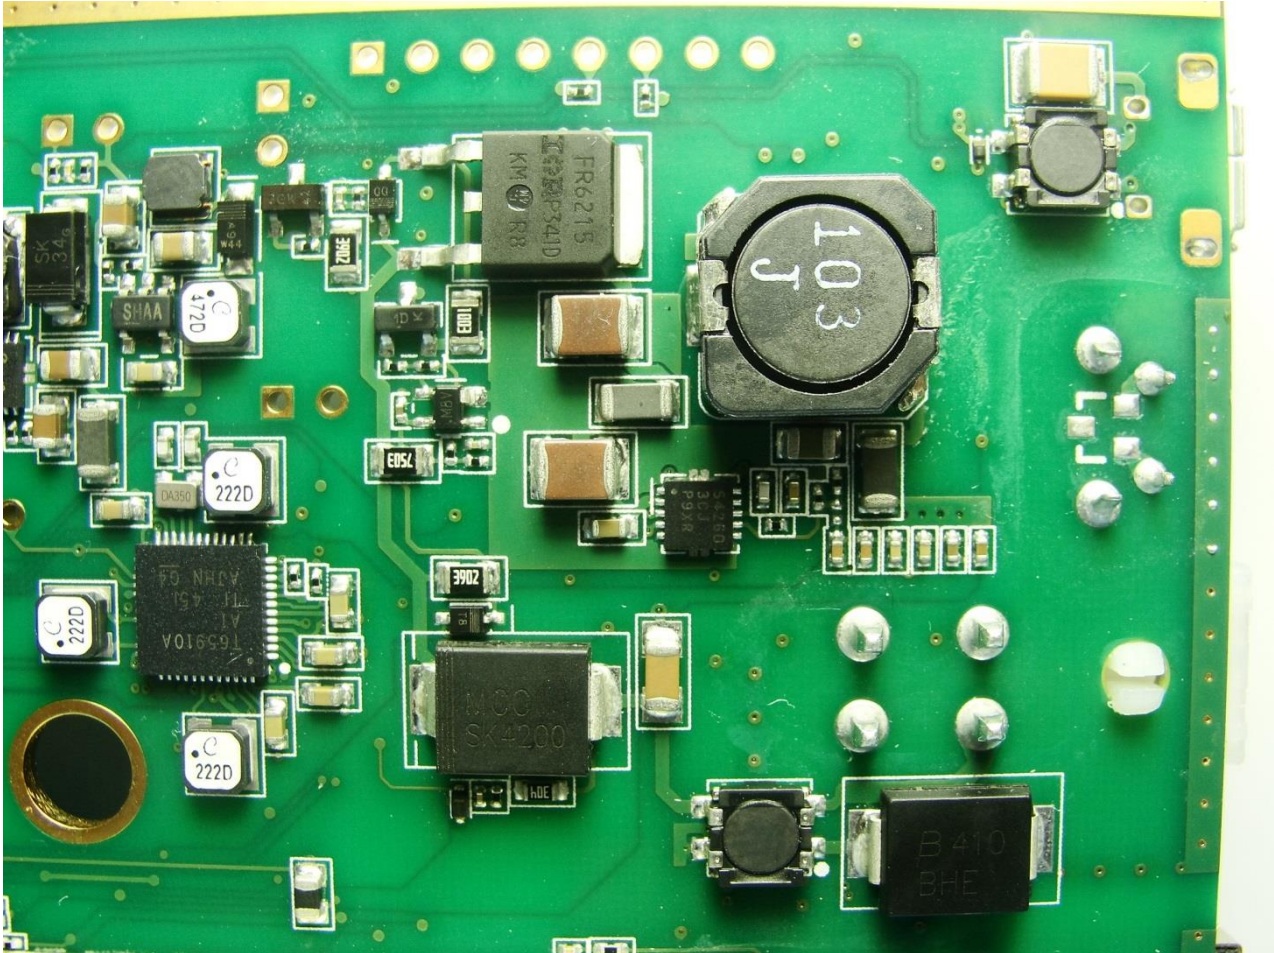

Brand Name: NetComm Wireless / Model Name: NTC-140W-01

Marketing Name: 4G WiFi M2M Router

Brand Name: NetComm Wireless / Model Name: NTC-140W-01

Marketing Name: 4G WiFi M2M Router

Brand Name: NetComm Wireless / Model Name: NTC-140W-01
Marketing Name: 4G WiFi M2M Router