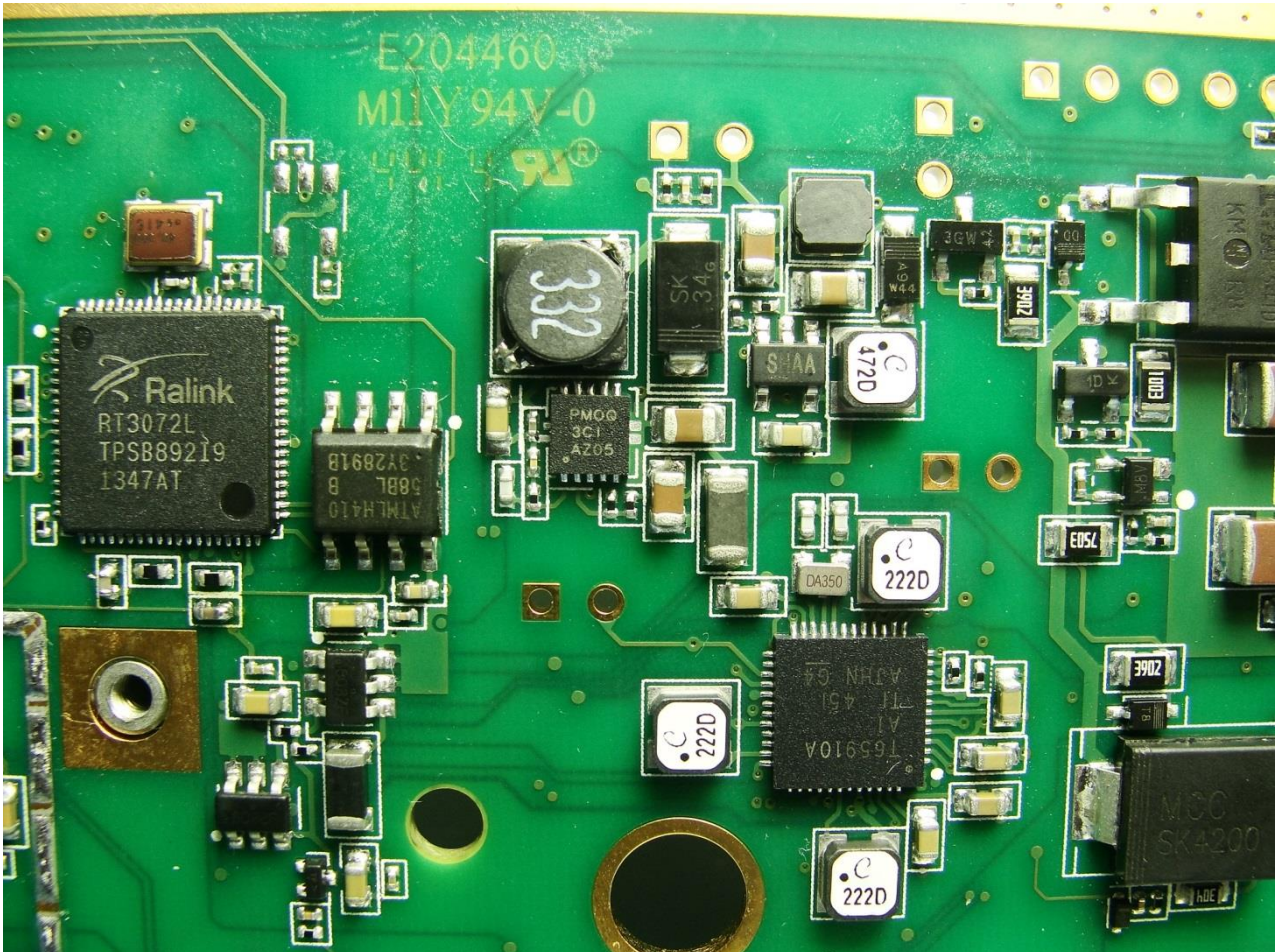

Marketing Name: 4G WiFi M2M Router

Brand Name: NetComm Wireless / Model Name: NTC-140W-01
Marketing Name: 4G WiFi M2M Router

Brand Name: NetComm Wireless / Model Name: NTC-140W-01

Marketing Name: 4G WiFi M2M Router

Brand Name: NetComm Wireless / Model Name: NTC-140W-01

Marketing Name: 4G WiFi M2M Router

Brand Name: NetComm Wireless / Model Name: NTC-140W-01

Marketing Name: 4G WiFi M2M Router

Brand Name: NetComm Wireless / Model Name: NTC-140W-01
Marketing Name: 4G WiFi M2M Router