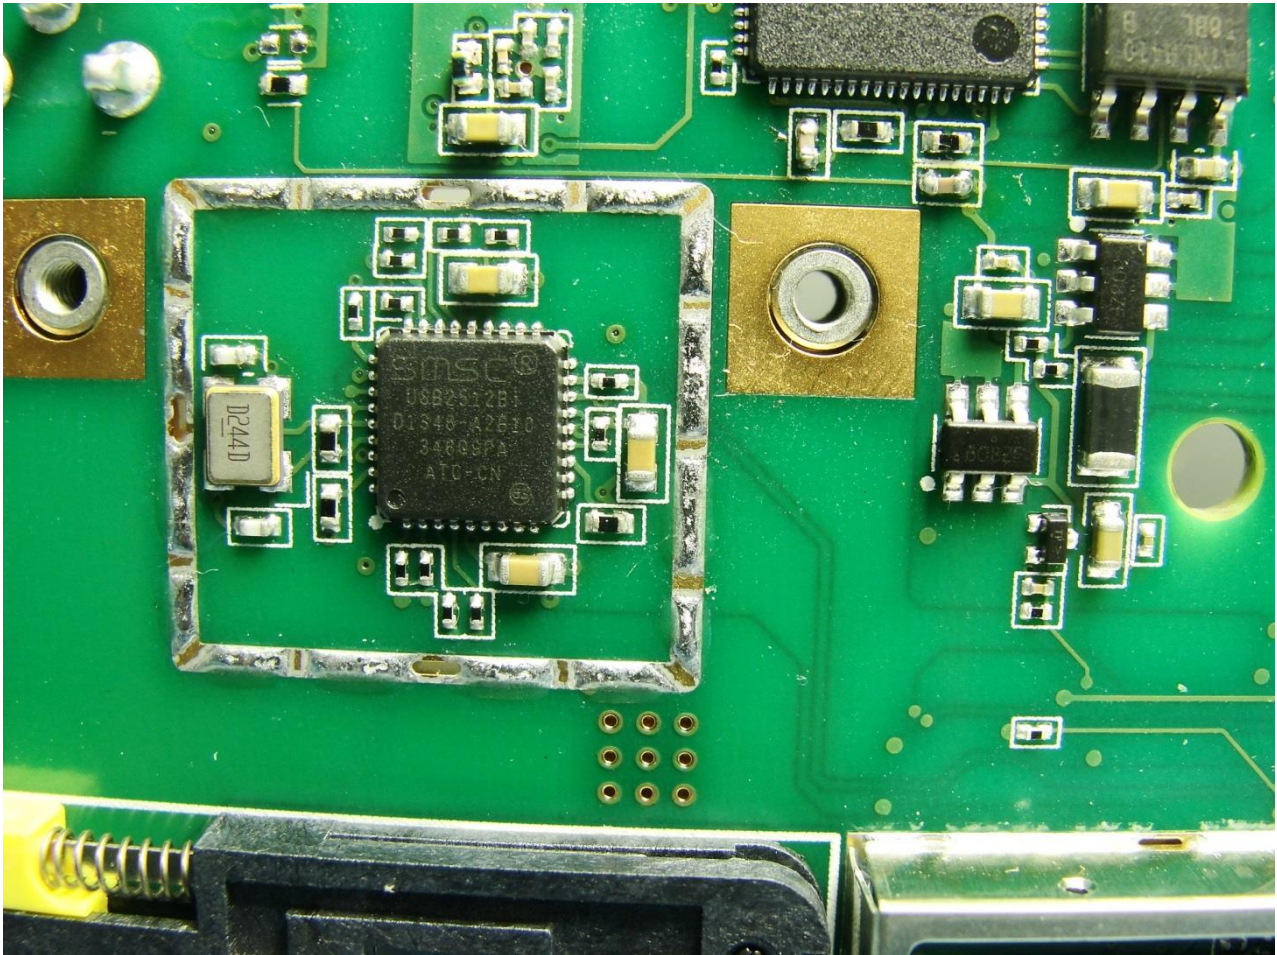

Brand Name: NetComm Wireless / Model Name: NTC-140W-01

Marketing Name: 4G WiFi M2M Router