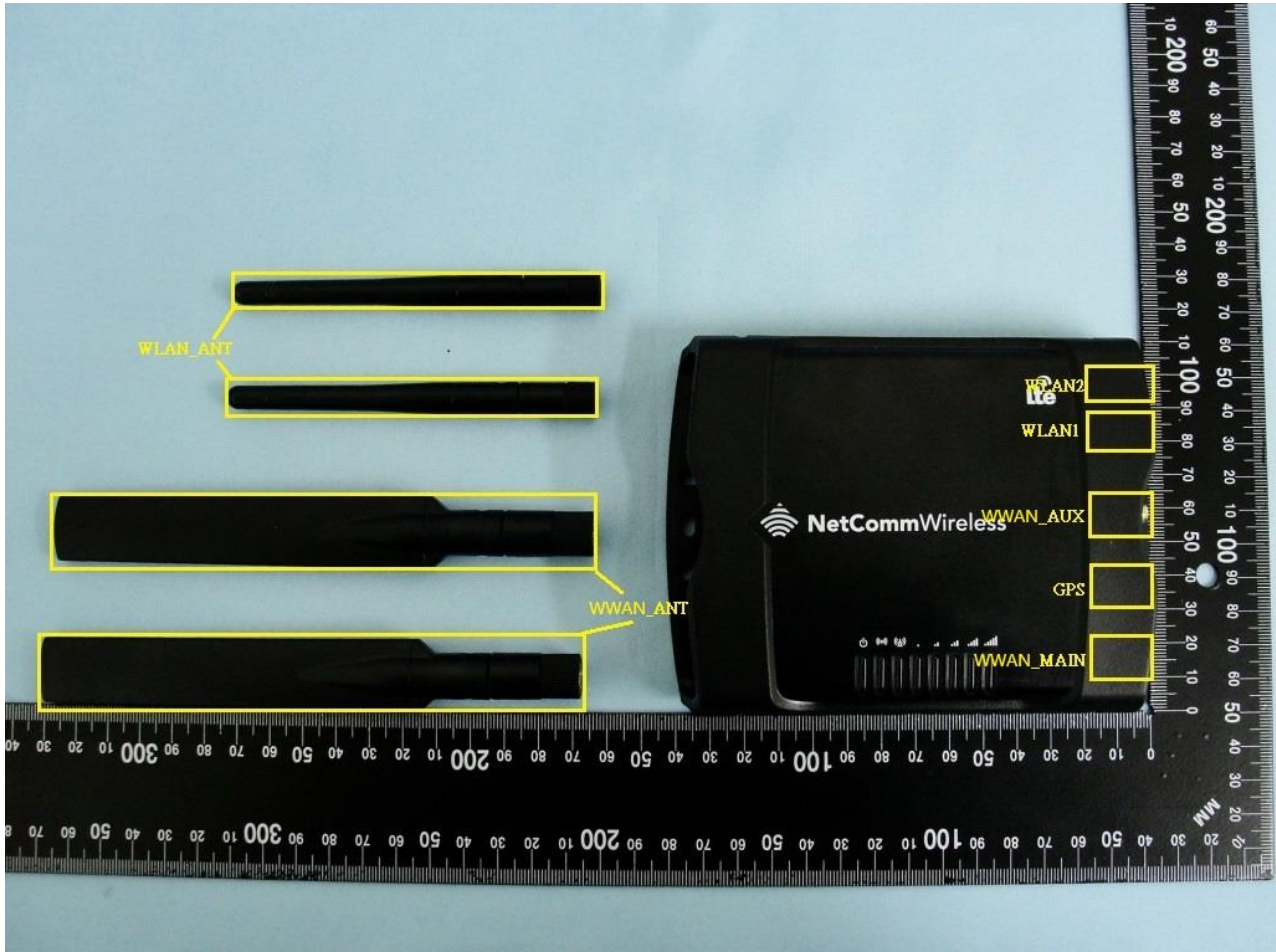

Internal Photograph of EUT

Brand Name: NetComm Wireless / Model Name: NTC-140W-01

Marketing Name: 4G WiFi M2M Router

Brand Name: NetComm Wireless / Model Name: NTC-140W-01

Marketing Name: 4G WiFi M2M Router