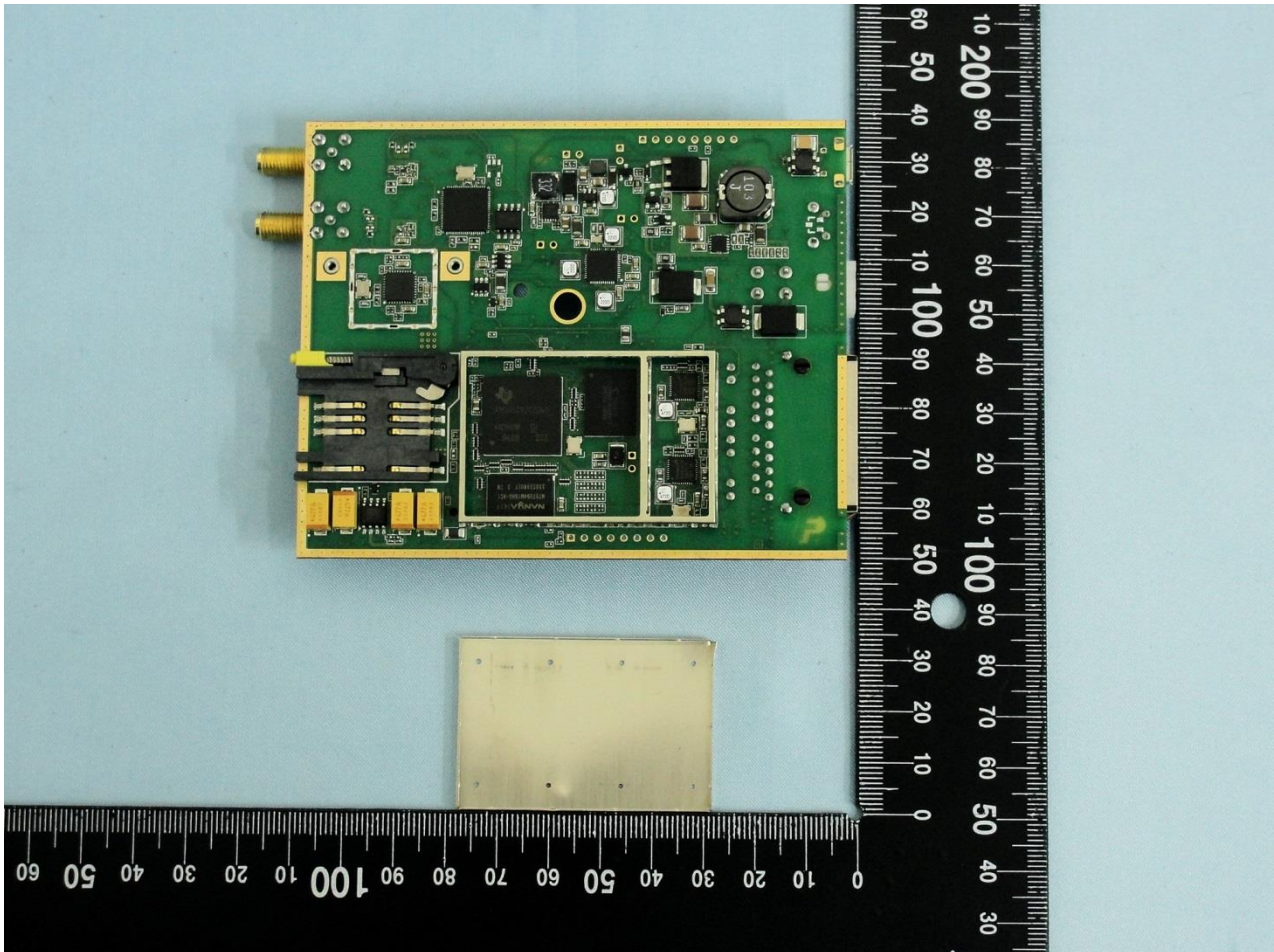

Internal Photograph of EUT

Brand Name: NetComm Wireless / Model Name: NTC-140W-01

Marketing Name: 4G WiFi M2M Router

Brand Name: NetComm Wireless / Model Name: NTC-140W-01

Marketing Name: 4G WiFi M2M Router

Brand Name: NetComm Wireless / Model Name: NTC-140W-01

Marketing Name: 4G WiFi M2M Router

Brand Name: NetComm Wireless / Model Name: NTC-140W-01

Marketing Name: 4G WiFi M2M Router

Brand Name: NetComm Wireless / Model Name: NTC-140W-01

Marketing Name: 4G WiFi M2M Router

Brand Name: NetComm Wireless / Model Name: NTC-140W-01
Marketing Name: 4G WiFi M2M Router

Brand Name: NetComm Wireless / Model Name: NTC-140W-01

Marketing Name: 4G WiFi M2M Router