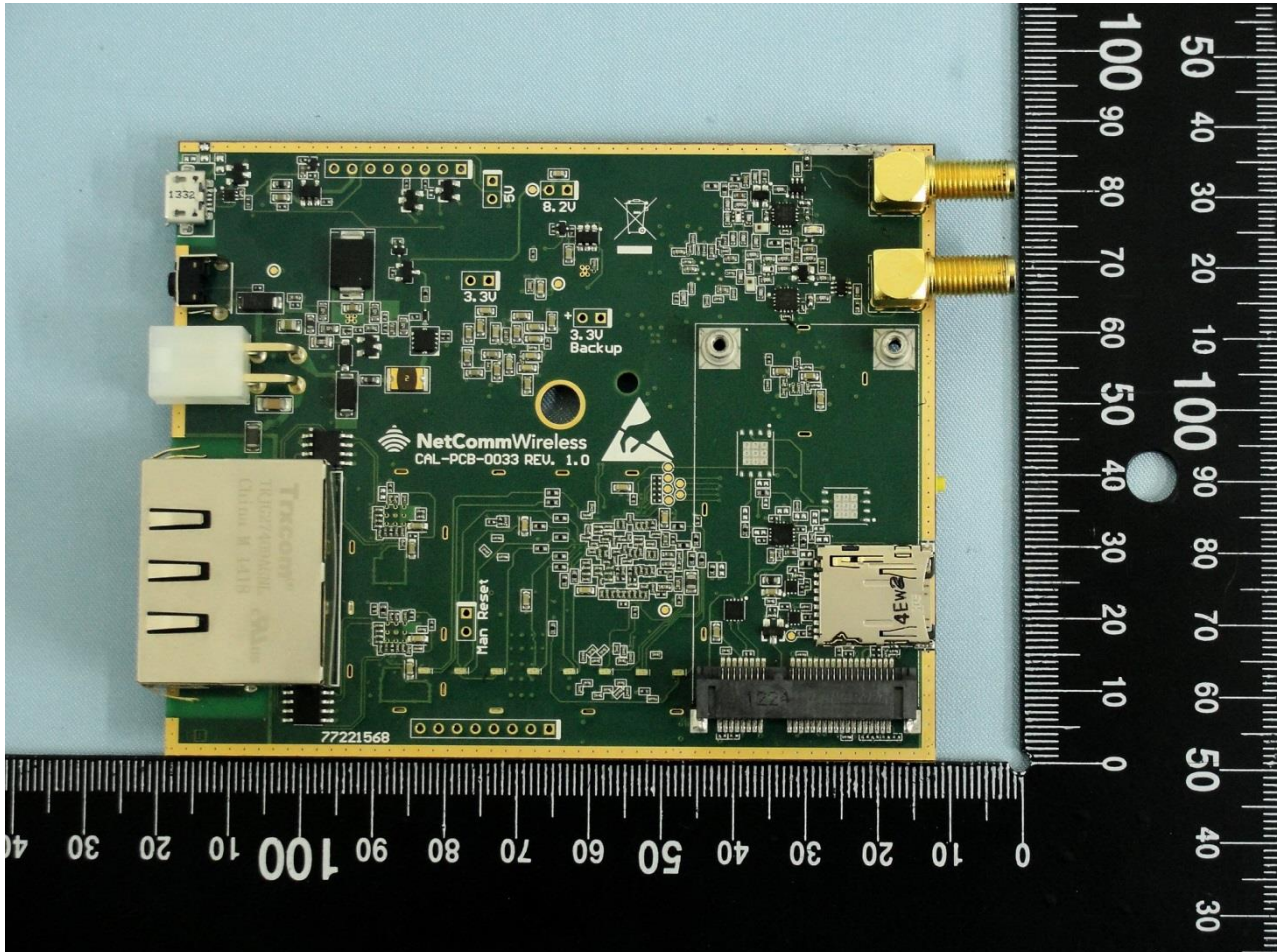

Brand Name: NetComm Wireless / Model Name: NTC-140W-01

Marketing Name: 4G WiFi M2M Router

Brand Name: NetComm Wireless / Model Name: NTC-140W-01

Marketing Name: 4G WiFi M2M Router

Brand Name: NetComm Wireless / Model Name: NTC-140W-01

Marketing Name: 4G WiFi M2M Router

Brand Name: NetComm Wireless / Model Name: NTC-140W-01
Marketing Name: 4G WiFi M2M Router

Brand Name: NetComm Wireless / Model Name: NTC-140W-01

Marketing Name: 4G WiFi M2M Router

Brand Name: NetComm Wireless / Model Name: NTC-140W-01

Marketing Name: 4G WiFi M2M Router

Brand Name: NetComm Wireless / Model Name: NTC-140W-01

Marketing Name: 4G WiFi M2M Router

Brand Name: NetComm Wireless / Model Name: NTC-140W-01
Marketing Name: 4G WiFi M2M Router