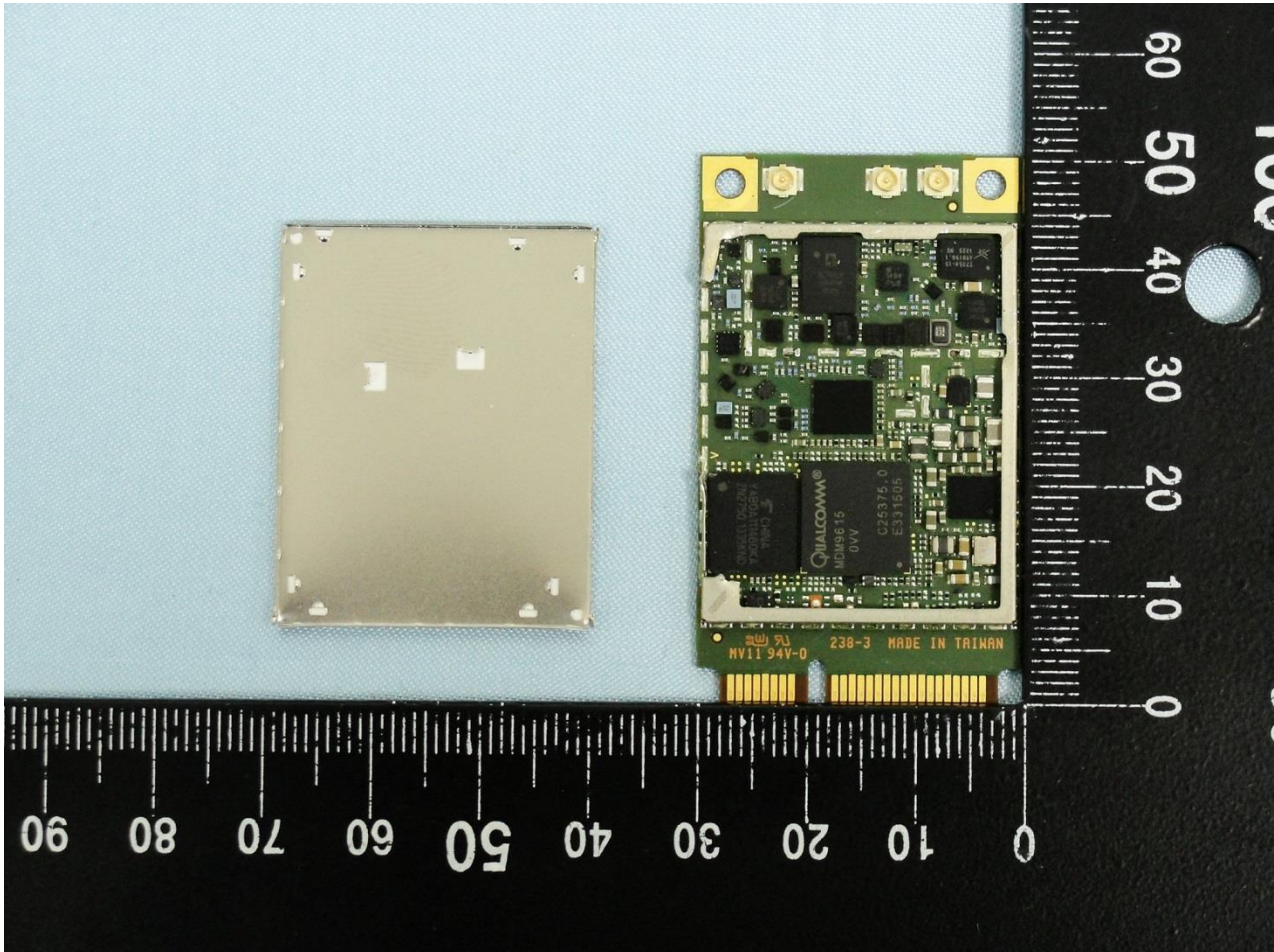

Brand Name: NetComm Wireless / Model Name: NTC-140W-01

Marketing Name: 4G WiFi M2M Router