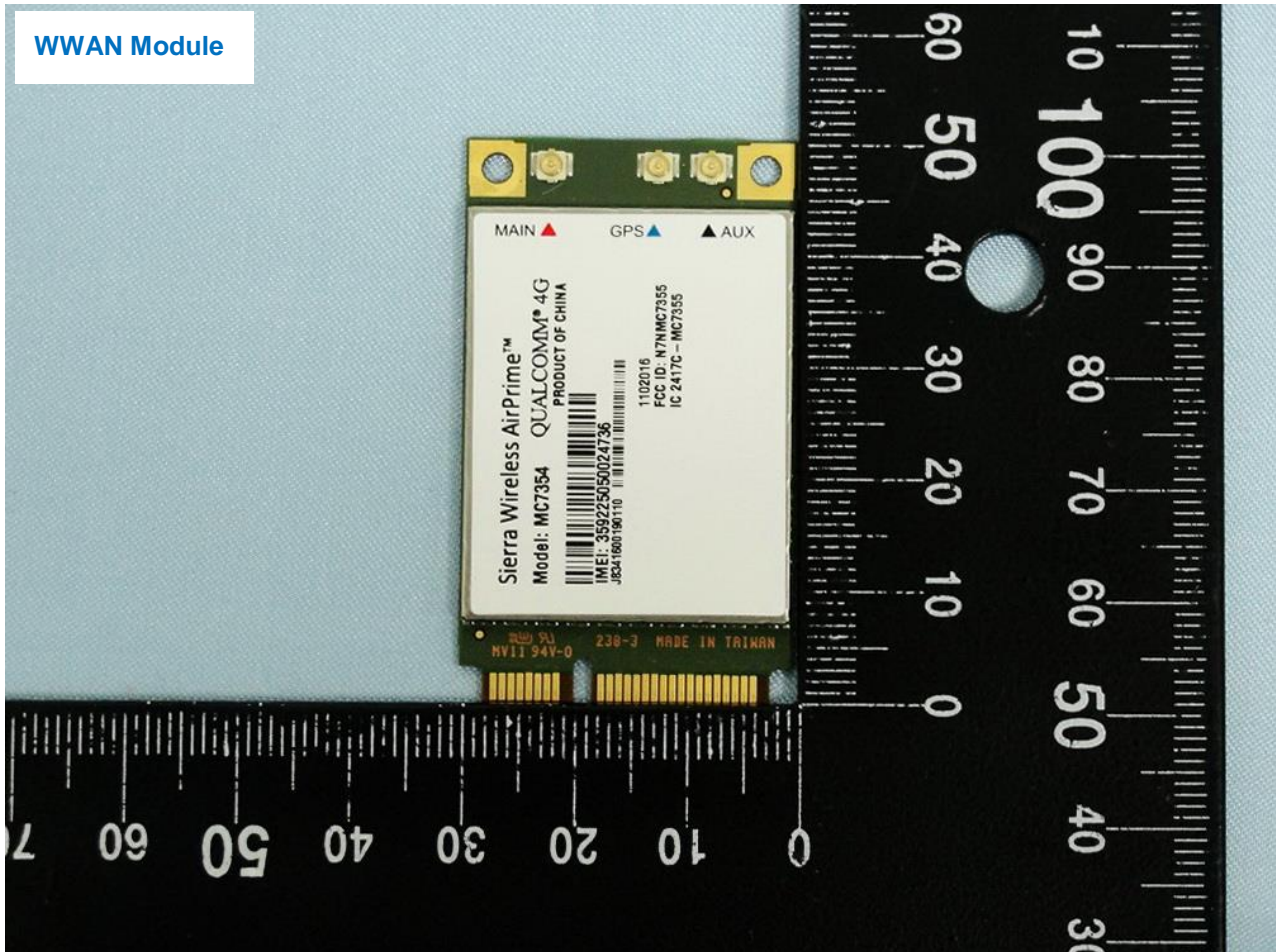

Brand Name: NetComm Wireless / Model Name: NTC-140W-01
Marketing Name: 4G WiFi M2M Router