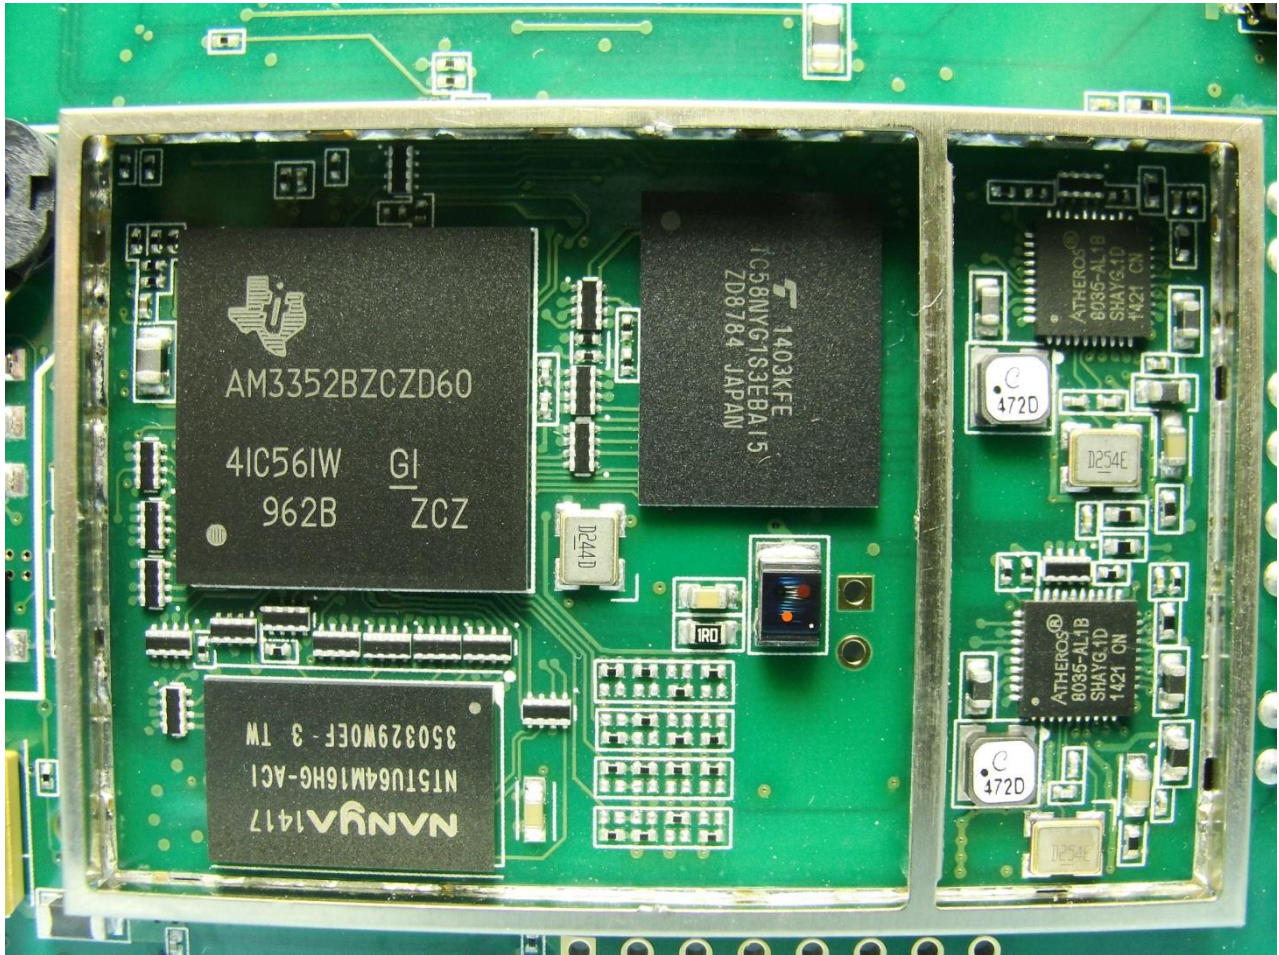

Internal Photograph of EUT

Brand Name: NetComm Wireless / Model Name: NTC-140W-01

Marketing Name: 4G WiFi M2M Router

Brand Name: NetComm Wireless / Model Name: NTC-140W-01

Marketing Name: 4G WiFi M2M Router

Brand Name: NetComm Wireless / Model Name: NTC-140W-01

Marketing Name: 4G WiFi M2M Router

Brand Name: NetComm Wireless / Model Name: NTC-140W-01

Marketing Name: 4G WiFi M2M Router

Brand Name: NetComm Wireless / Model Name: NTC-140W-01

Marketing Name: 4G WiFi M2M Router

Brand Name: NetComm Wireless / Model Name: NTC-140W-01
Marketing Name: 4G WiFi M2M Router

Brand Name: NetComm Wireless / Model Name: NTC-140W-01

Marketing Name: 4G WiFi M2M Router

Brand Name: NetComm Wireless / Model Name: NTC-140W-01

Marketing Name: 4G WiFi M2M Router

Brand Name: NetComm Wireless / Model Name: NTC-140W-01

Marketing Name: 4G WiFi M2M Router

Brand Name: NetComm Wireless / Model Name: NTC-140W-01
Marketing Name: 4G WiFi M2M Router