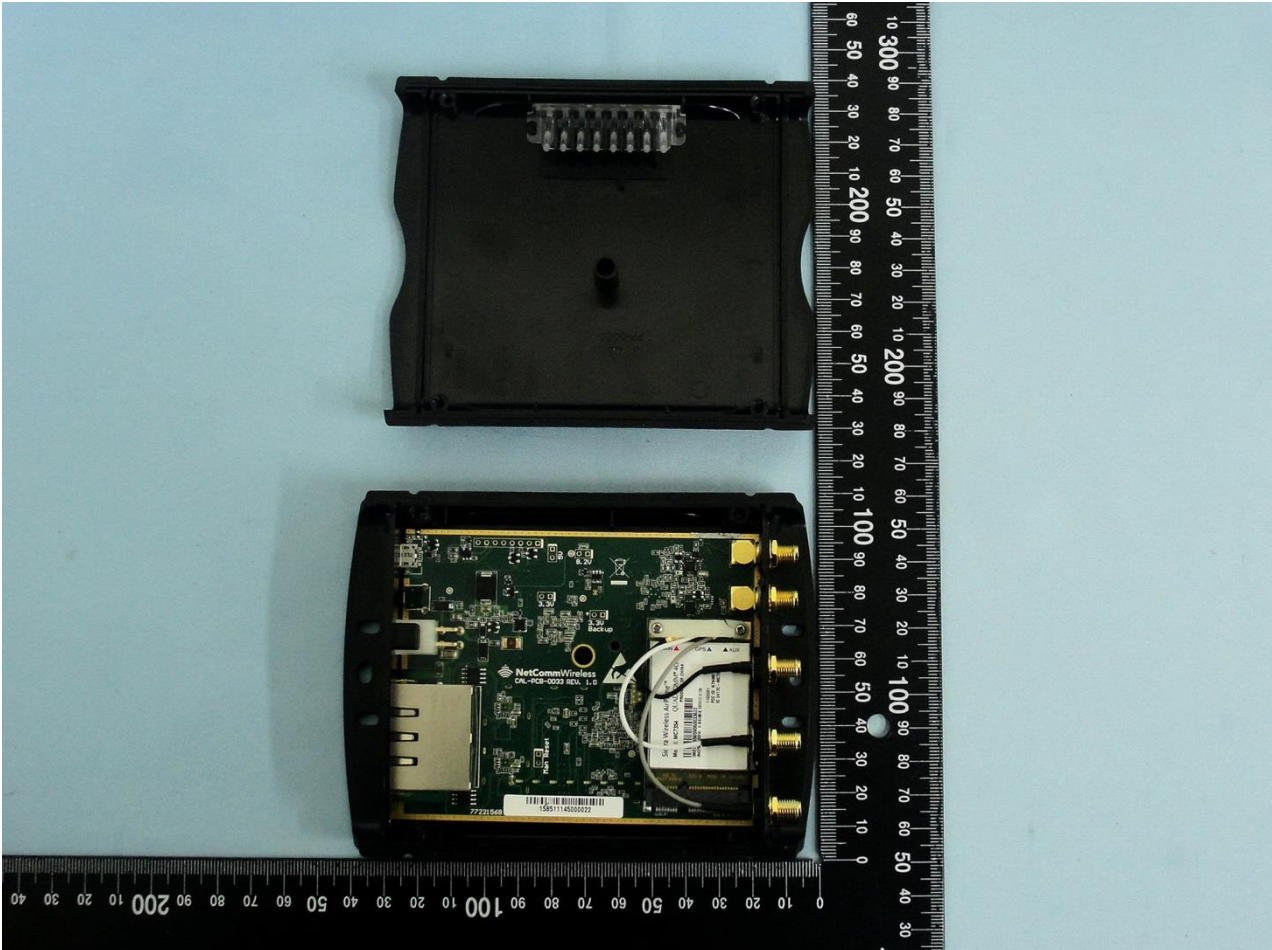

Internal Photograph of EUT

Brand Name: NetComm Wireless / Model Name: NTC-140W-01

Marketing Name: 4G WiFi M2M Router

Brand Name: NetComm Wireless / Model Name: NTC-140W-01

Marketing Name: 4G WiFi M2M Router

Brand Name: NetComm Wireless / Model Name: NTC-140W-01

Marketing Name: 4G WiFi M2M Router

Brand Name: NetComm Wireless / Model Name: NTC-140W-01

Marketing Name: 4G WiFi M2M Router

Brand Name: NetComm Wireless / Model Name: NTC-140W-01