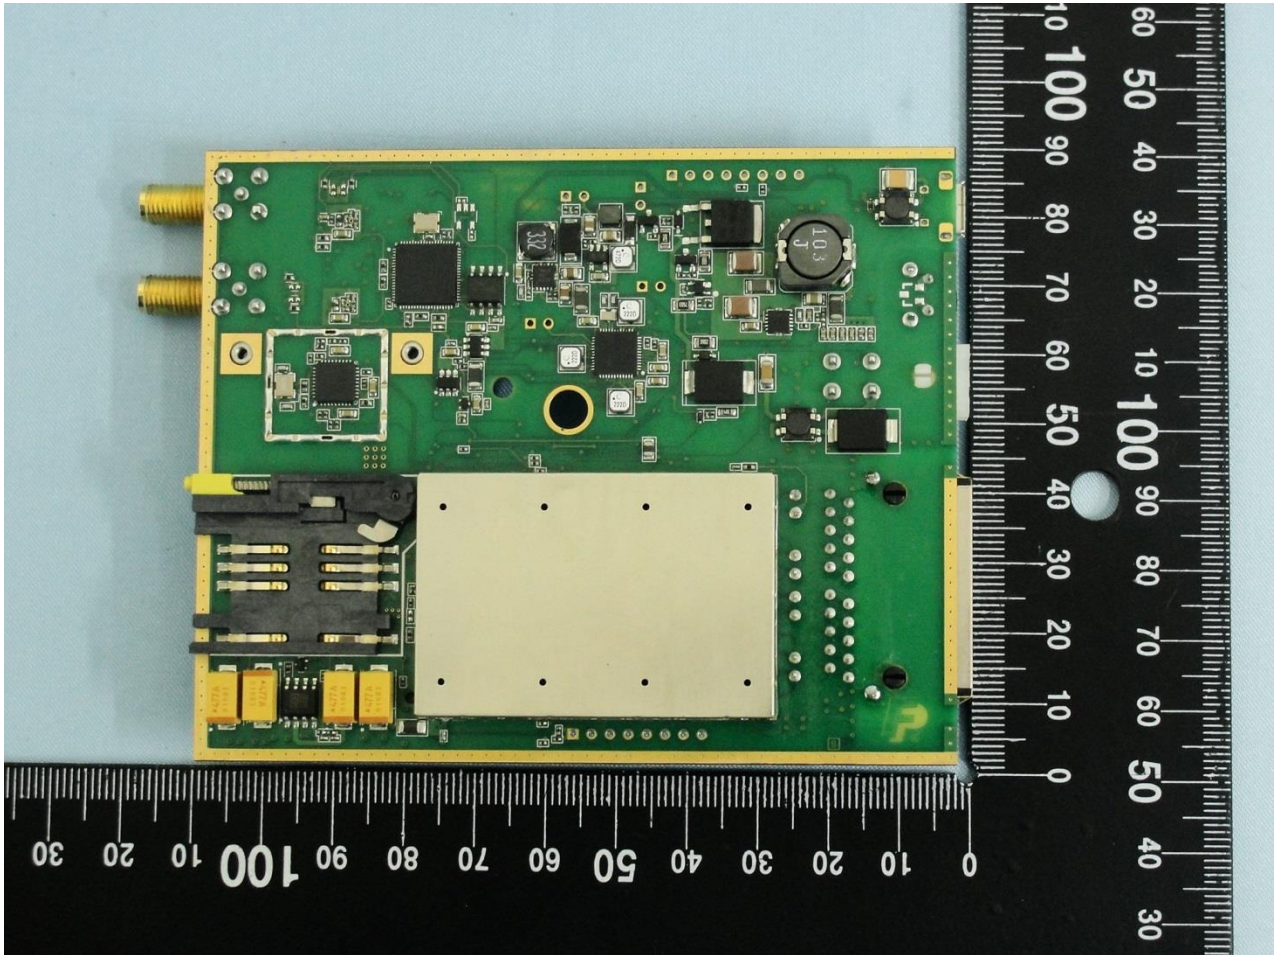

Internal Photograph of EUT

Brand Name: NetComm Wireless / Model Name: NTC-140W-01

Marketing Name: 4G WiFi M2M Router

Brand Name: NetComm Wireless / Model Name: NTC-140W-01

Marketing Name: 4G WiFi M2M Router

Brand Name: NetComm Wireless / Model Name: NTC-140W-01

Marketing Name: 4G WiFi M2M Router

Brand Name: NetComm Wireless / Model Name: NTC-140W-01

Marketing Name: 4G WiFi M2M Router

Brand Name: NetComm Wireless / Model Name: NTC-140W-01

Marketing Name: 4G WiFi M2M Router

Brand Name: NetComm Wireless / Model Name: NTC-140W-01
Marketing Name: 4G WiFi M2M Router

Brand Name: NetComm Wireless / Model Name: NTC-140W-01

Marketing Name: 4G WiFi M2M Router