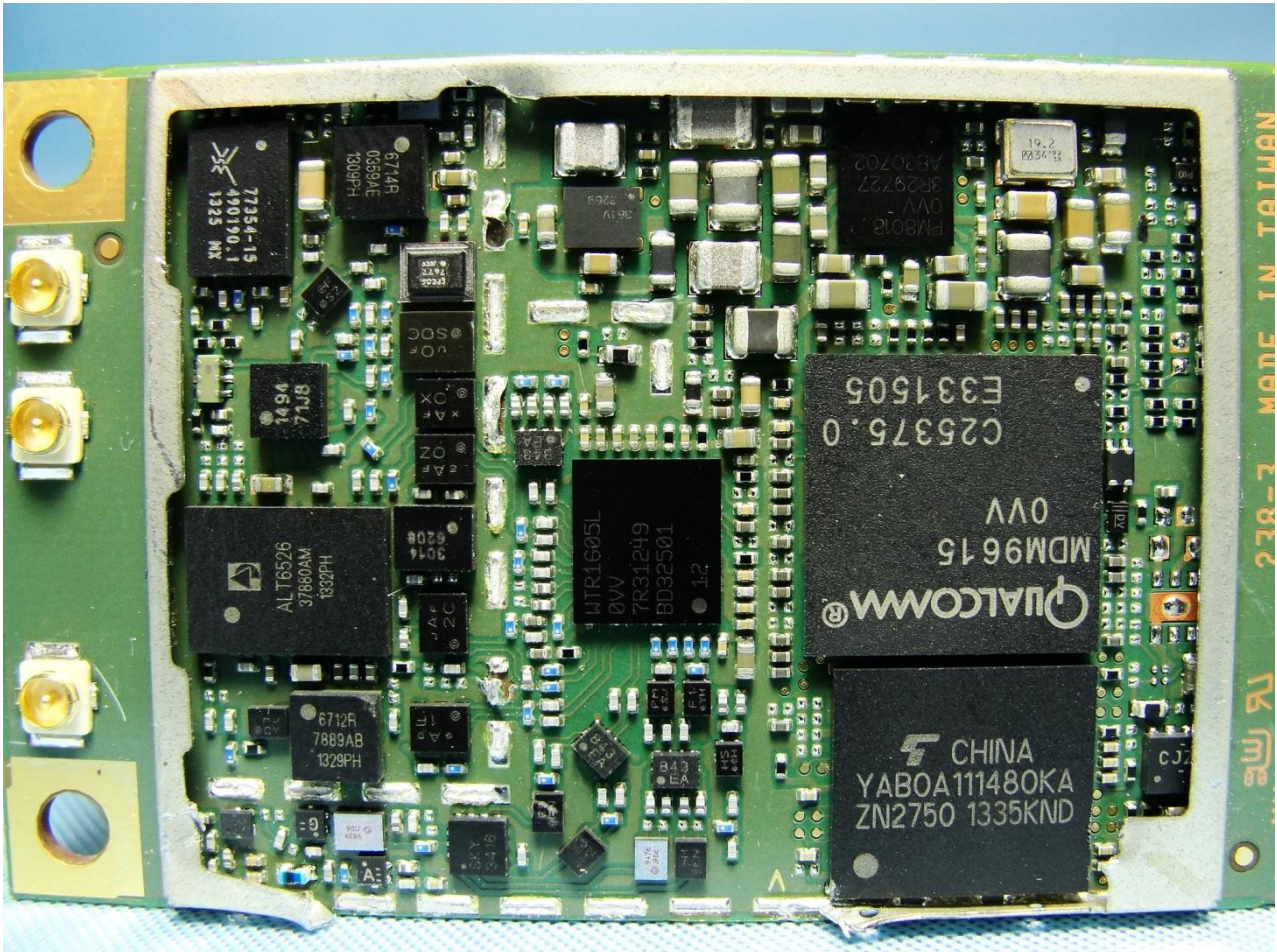

Brand Name: NetComm Wireless / Model Name: NTC-140W-01

Marketing Name: 4G WiFi M2M Router

Brand Name: NetComm Wireless / Model Name: NTC-140W-01

Marketing Name: 4G WiFi M2M Router

Brand Name: NetComm Wireless / Model Name: NTC-140W-01
Marketing Name: 4G WiFi M2M Router

Brand Name: NetComm Wireless / Model Name: NTC-140W-01

Marketing Name: 4G WiFi M2M Router

Brand Name: NetComm Wireless / Model Name: NTC-140W-01
Marketing Name: 4G WiFi M2M Router

Brand Name: NetComm Wireless / Model Name: NTC-140W-01

Marketing Name: 4G WiFi M2M Router

Brand Name: NetComm Wireless / Model Name: NTC-140W-01

Marketing Name: 4G WiFi M2M Router

Brand Name: NetComm Wireless / Model Name: NTC-140W-01

Marketing Name: 4G WiFi M2M Router