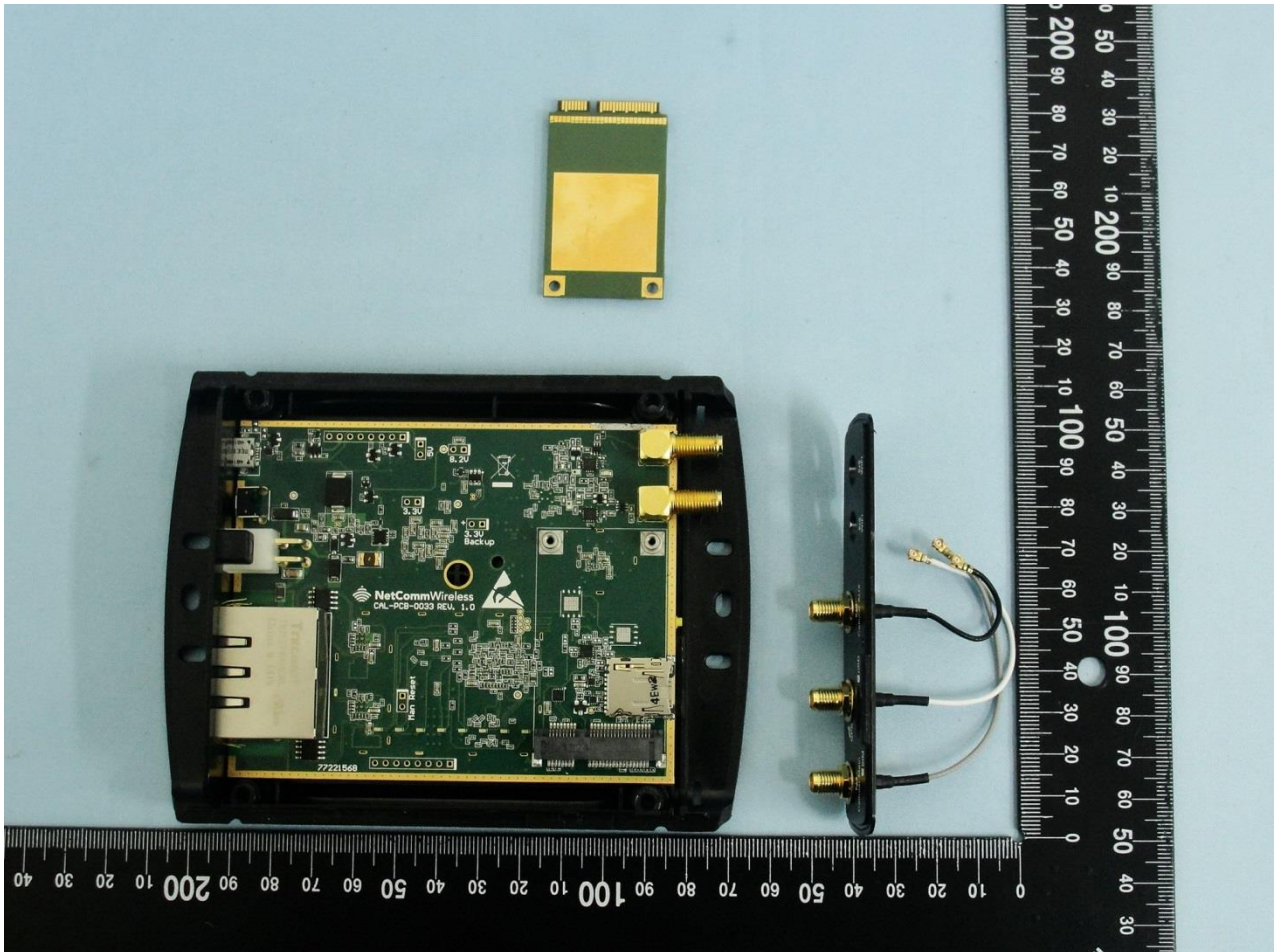

Internal Photograph of EUT

Brand Name: NetComm Wireless / Model Name: NTC-140W-01

Marketing Name: 4G WiFi M2M Router

Brand Name: NetComm Wireless / Model Name: NTC-140W-01

Marketing Name: 4G WiFi M2M Router

Brand Name: NetComm Wireless / Model Name: NTC-140W-01

Marketing Name: 4G WiFi M2M Router

Brand Name: NetComm Wireless / Model Name: NTC-140W-01

Marketing Name: 4G WiFi M2M Router

Brand Name: NetComm Wireless / Model Name: NTC-140W-01

Marketing Name: 4G WiFi M2M Router

Brand Name: NetComm Wireless / Model Name: NTC-140W-01
Marketing Name: 4G WiFi M2M Router

Brand Name: NetComm Wireless / Model Name: NTC-140W-01

Marketing Name: 4G WiFi M2M Router