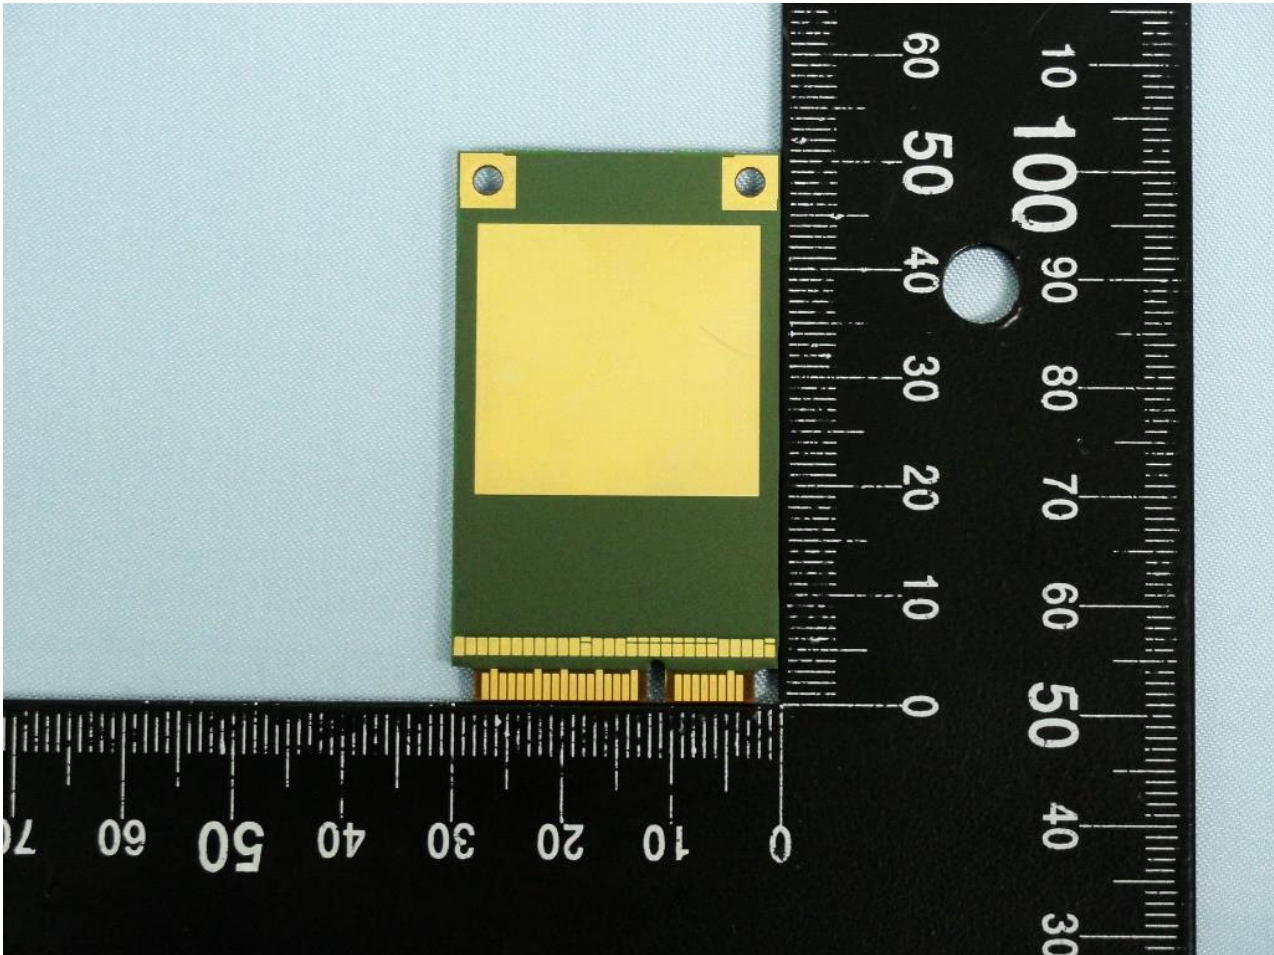

Marketing Name: 4G WiFi M2M Router

Brand Name: NetComm Wireless / Model Name: NTC-140W-01

Marketing Name: 4G WiFi M2M Router

Brand Name: NetComm Wireless / Model Name: NTC-140W-01

Marketing Name: 4G WiFi M2M Router