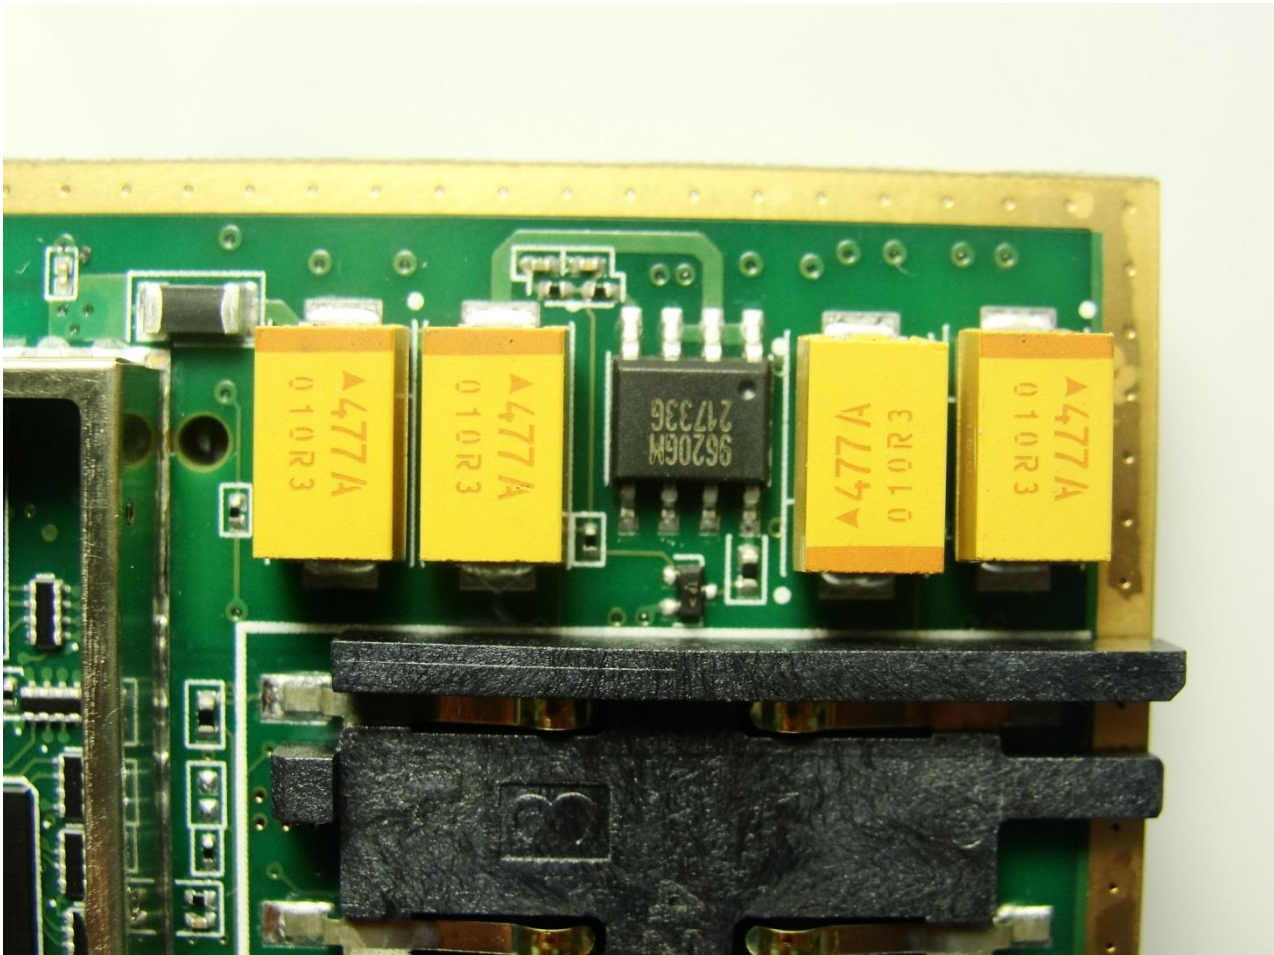

Internal Photograph of EUT

Brand Name: NetComm Wireless / Model Name: NTC-140W-01

Marketing Name: 4G WiFi M2M Router

Brand Name: NetComm Wireless / Model Name: NTC-140W-01

Marketing Name: 4G WiFi M2M Router

Brand Name: NetComm Wireless / Model Name: NTC-140W-01

Marketing Name: 4G WiFi M2M Router

Brand Name: NetComm Wireless / Model Name: NTC-140W-01

Marketing Name: 4G WiFi M2M Router

Brand Name: NetComm Wireless / Model Name: NTC-140W-01

Marketing Name: 4G WiFi M2M Router

Brand Name: NetComm Wireless / Model Name: NTC-140W-01
Marketing Name: 4G WiFi M2M Router

Brand Name: NetComm Wireless / Model Name: NTC-140W-01

Marketing Name: 4G WiFi M2M Router

Brand Name: NetComm Wireless / Model Name: NTC-140W-01

Marketing Name: 4G WiFi M2M Router

Brand Name: NetComm Wireless / Model Name: NTC-140W-01

Marketing Name: 4G WiFi M2M Router

Brand Name: NetComm Wireless / Model Name: NTC-140W-01
Marketing Name: 4G WiFi M2M Router