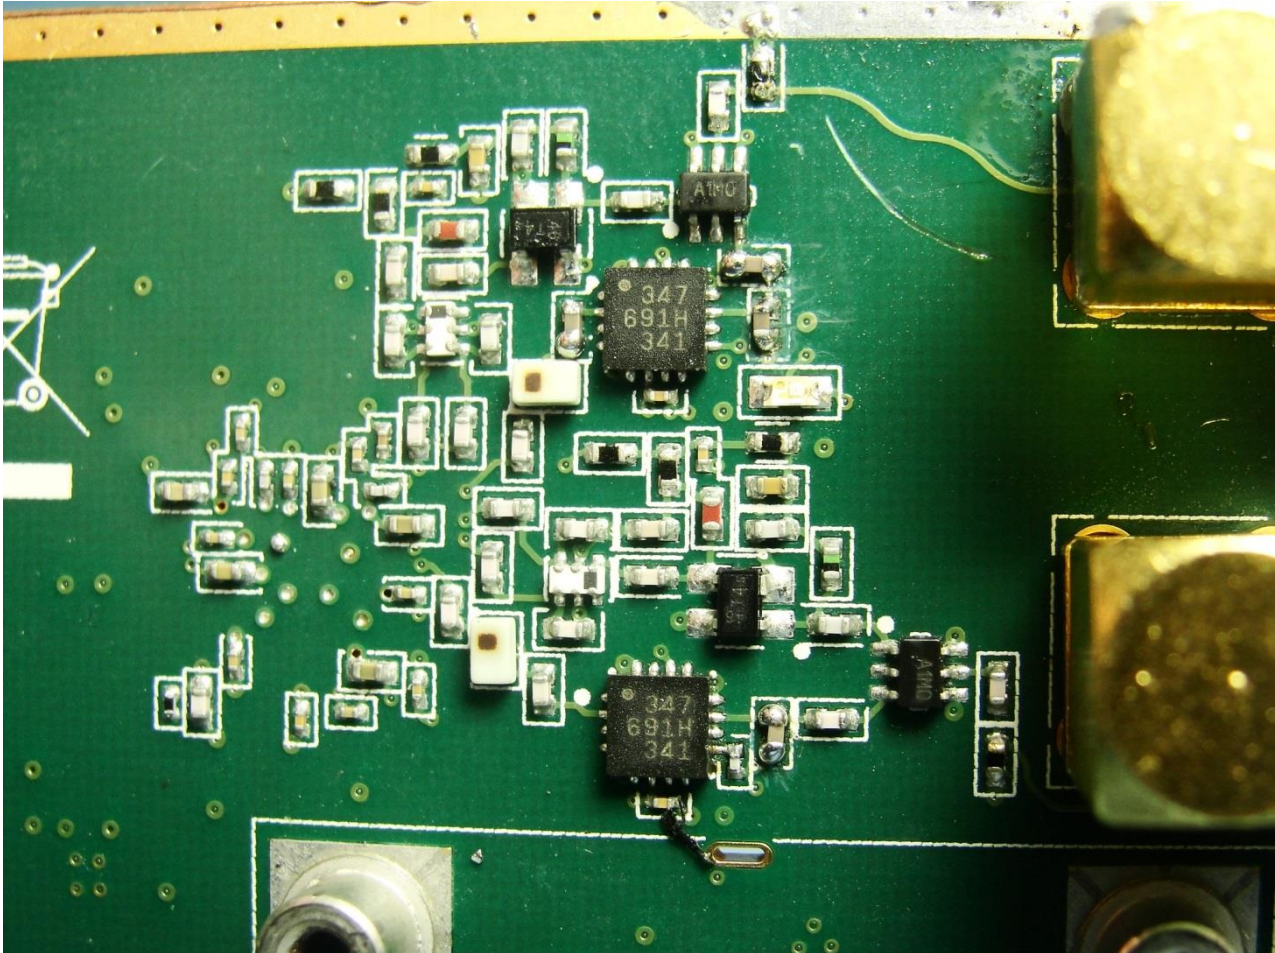

Brand Name: NetComm Wireless / Model Name: NTC-140W-01

Marketing Name: 4G WiFi M2M Router

Brand Name: NetComm Wireless / Model Name: NTC-140W-01

Marketing Name: 4G WiFi M2M Router

Brand Name: NetComm Wireless / Model Name: NTC-140W-01
Marketing Name: 4G WiFi M2M Router