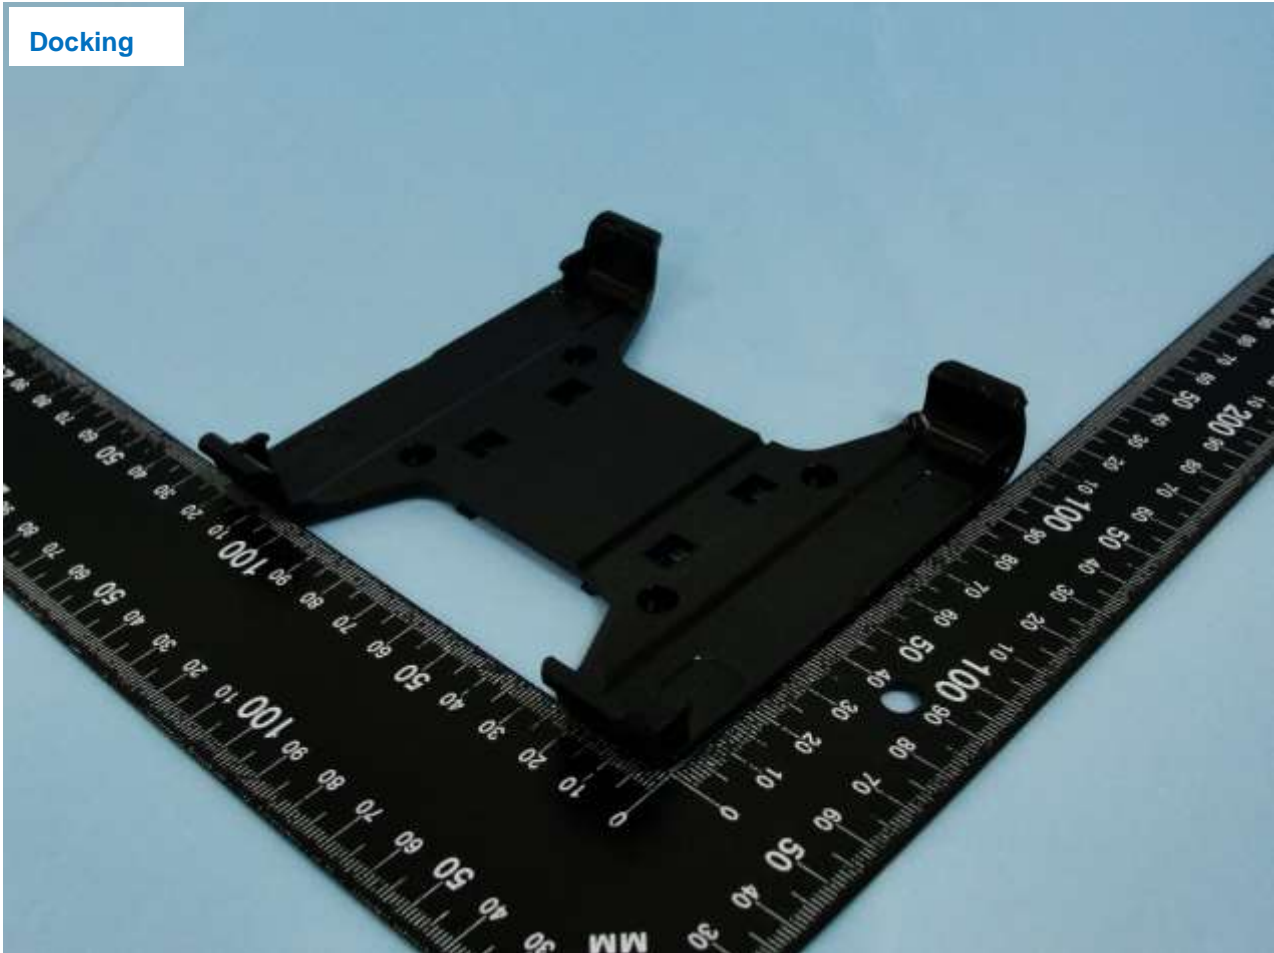

Brand Name: NetComm Wireless / Model Name: NTC-140W-01

Marketing Name : 4G WiFi M2M Router

Docking