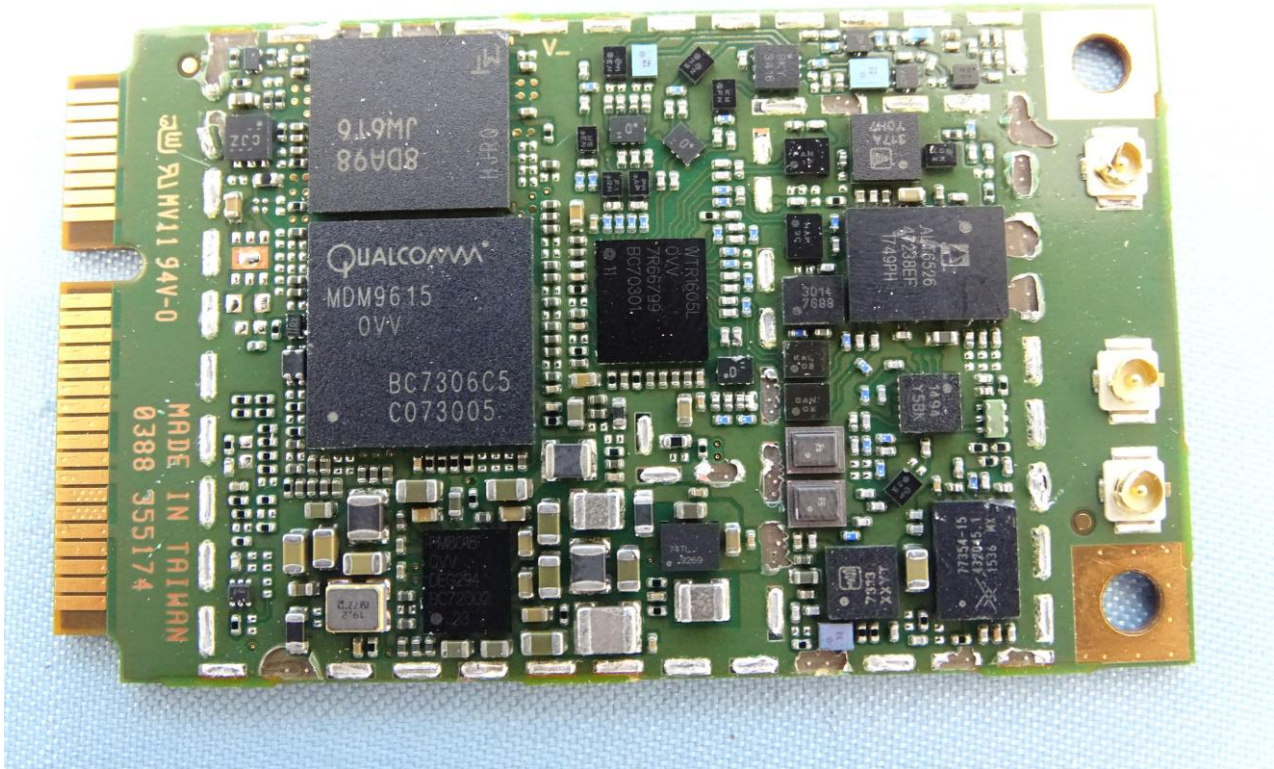

### 3. Internal Photograph of EUT

Brand Name: Netcomm Wireless / Model Name: NTC-140-01

EUT with Antenna 1

Brand Name: Netcomm Wireless / Model Name: NTC-140-01

EUT with Antenna 2

Brand Name: Netcomm Wireless / Model Name: NTC-140-01

Brand Name: Netcomm Wireless / Model Name: NTC-140-01

Brand Name: Netcomm Wireless / Model Name: NTC-140-01

Brand Name: Netcomm Wireless / Model Name: NTC-140-01

Brand Name: Netcomm Wireless / Model Name: NTC-140-01

WWAN Module

Brand Name: Netcomm Wireless / Model Name: NTC-140-01

Brand Name: Netcomm Wireless / Model Name: NTC-140-01

Brand Name: Netcomm Wireless / Model Name: NTC-140-01

Brand Name: Netcomm Wireless / Model Name: NTC-140-01