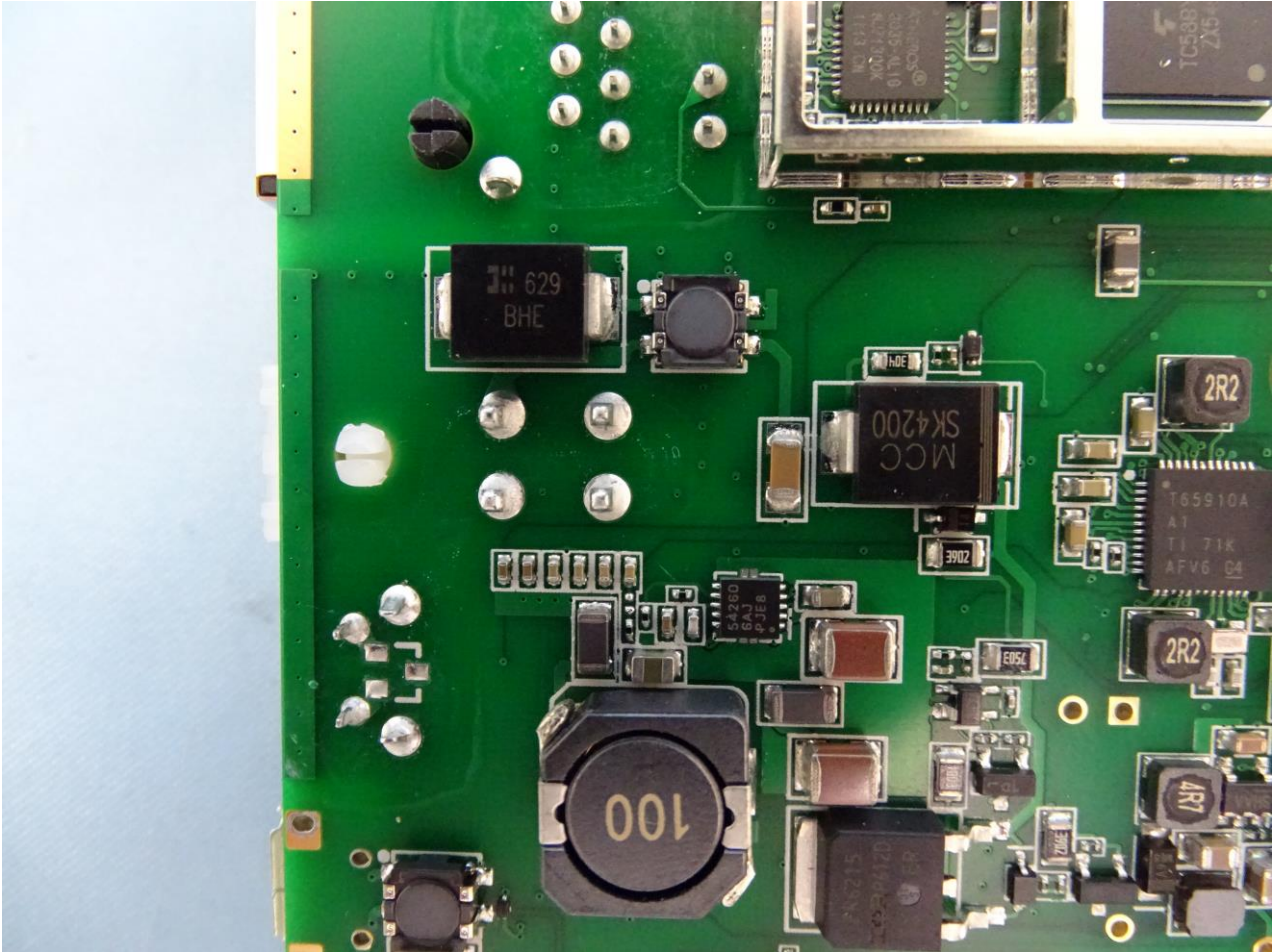

### 3. Internal Photograph of EUT

Brand Name: Netcomm Wireless / Model Name: NTC-140-01

EUT with Antenna 1

Brand Name: Netcomm Wireless / Model Name: NTC-140-01

EUT with Antenna 2

Brand Name: Netcomm Wireless / Model Name: NTC-140-01

Brand Name: Netcomm Wireless / Model Name: NTC-140-01

Brand Name: Netcomm Wireless / Model Name: NTC-140-01

Brand Name: Netcomm Wireless / Model Name: NTC-140-01

Brand Name: Netcomm Wireless / Model Name: NTC-140-01