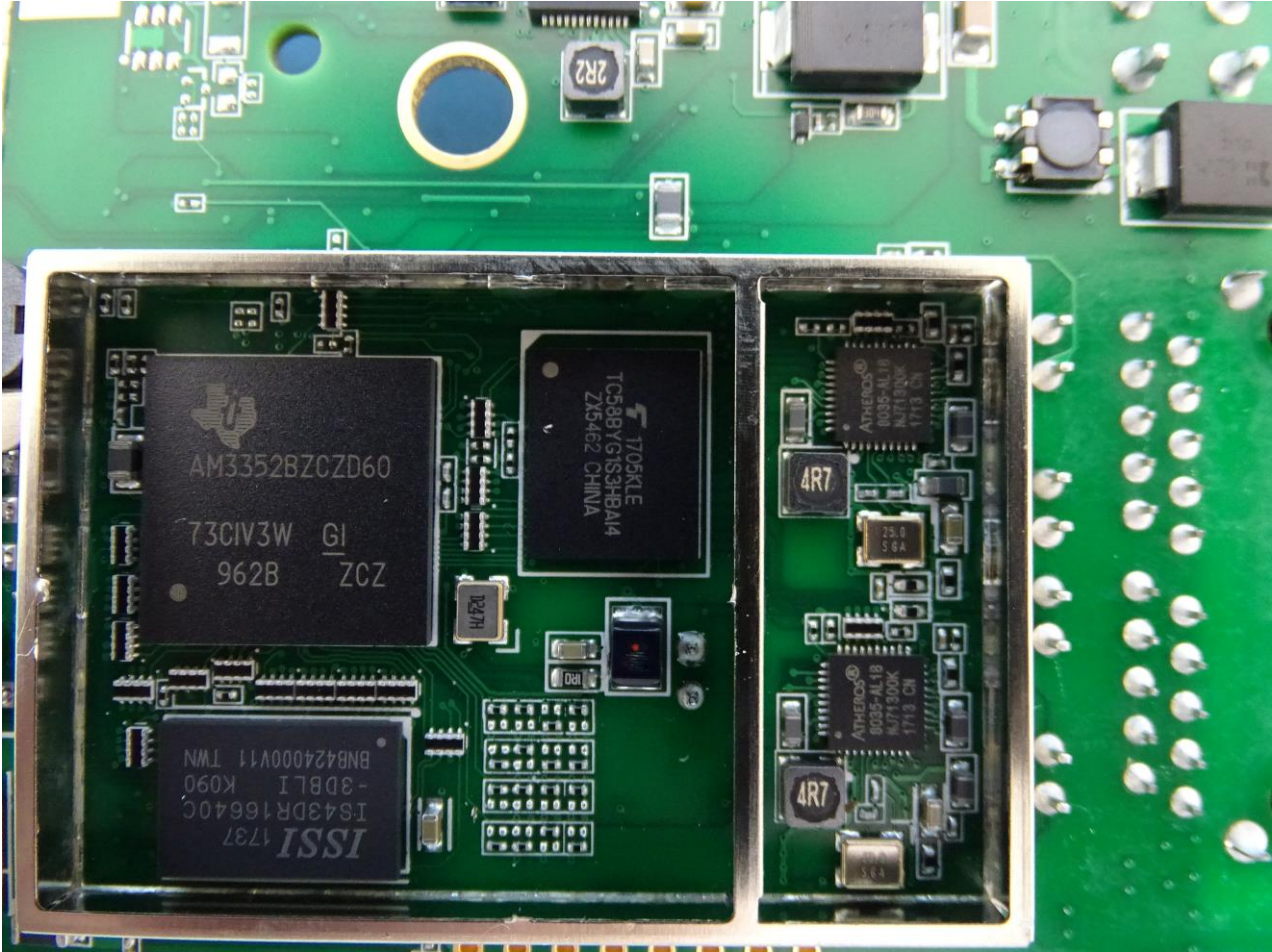

### 3. Internal Photograph of EUT

Brand Name: Netcomm Wireless / Model Name: NTC-140-01

EUT with Antenna 1

Brand Name: Netcomm Wireless / Model Name: NTC-140-01

EUT with Antenna 2

Brand Name: Netcomm Wireless / Model Name: NTC-140-01

Brand Name: Netcomm Wireless / Model Name: NTC-140-01

Brand Name: Netcomm Wireless / Model Name: NTC-140-01

Brand Name: Netcomm Wireless / Model Name: NTC-140-01

Brand Name: Netcomm Wireless / Model Name: NTC-140-01