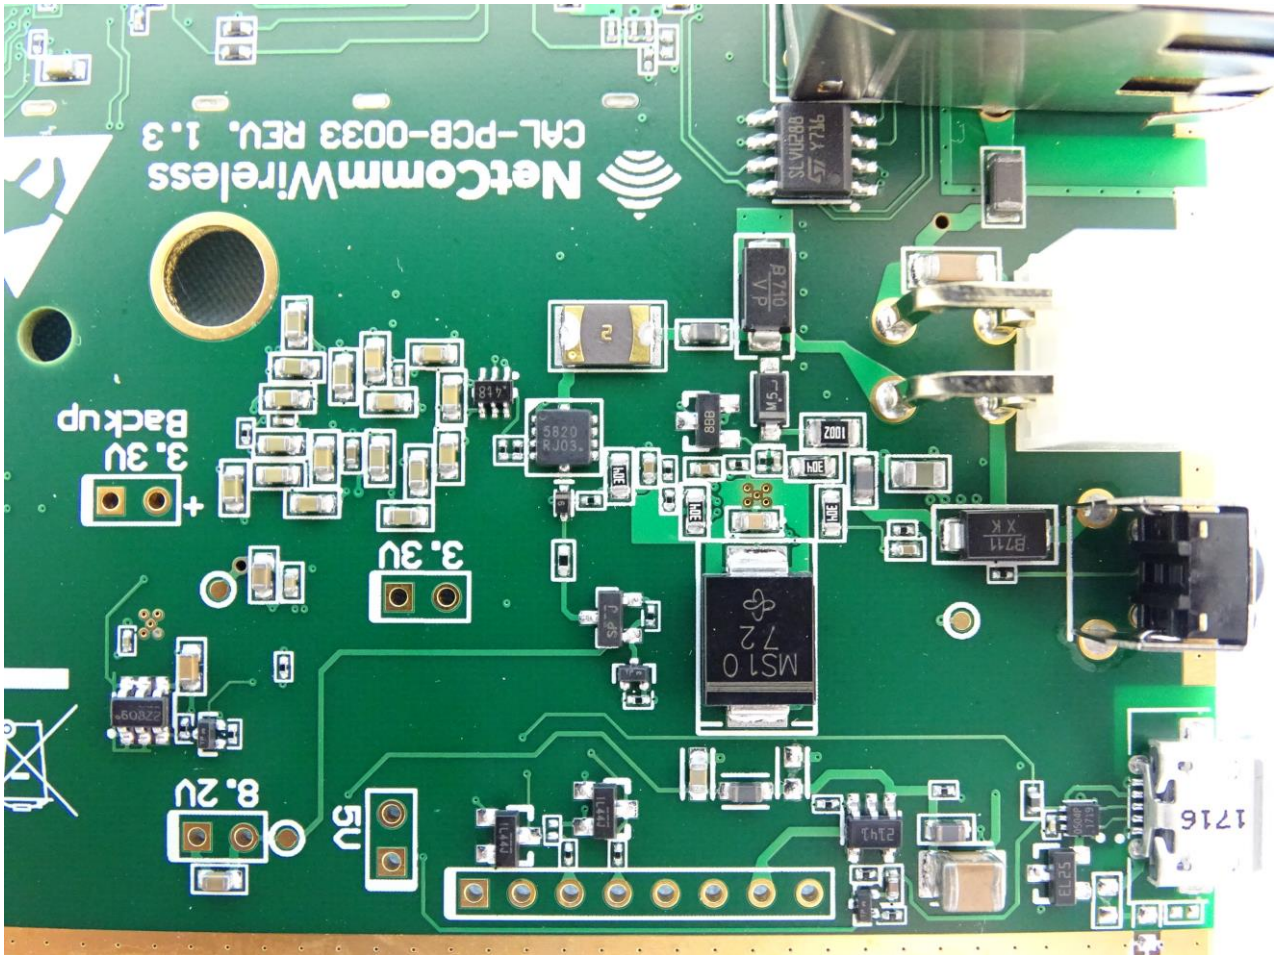

### 3. Internal Photograph of EUT

Brand Name: Netcomm Wireless / Model Name: NTC-140-01

EUT with Antenna 1

Brand Name: Netcomm Wireless / Model Name: NTC-140-01

EUT with Antenna 2

Brand Name: Netcomm Wireless / Model Name: NTC-140-01

Brand Name: Netcomm Wireless / Model Name: NTC-140-01

Brand Name: Netcomm Wireless / Model Name: NTC-140-01

Brand Name: Netcomm Wireless / Model Name: NTC-140-01

Brand Name: Netcomm Wireless / Model Name: NTC-140-01