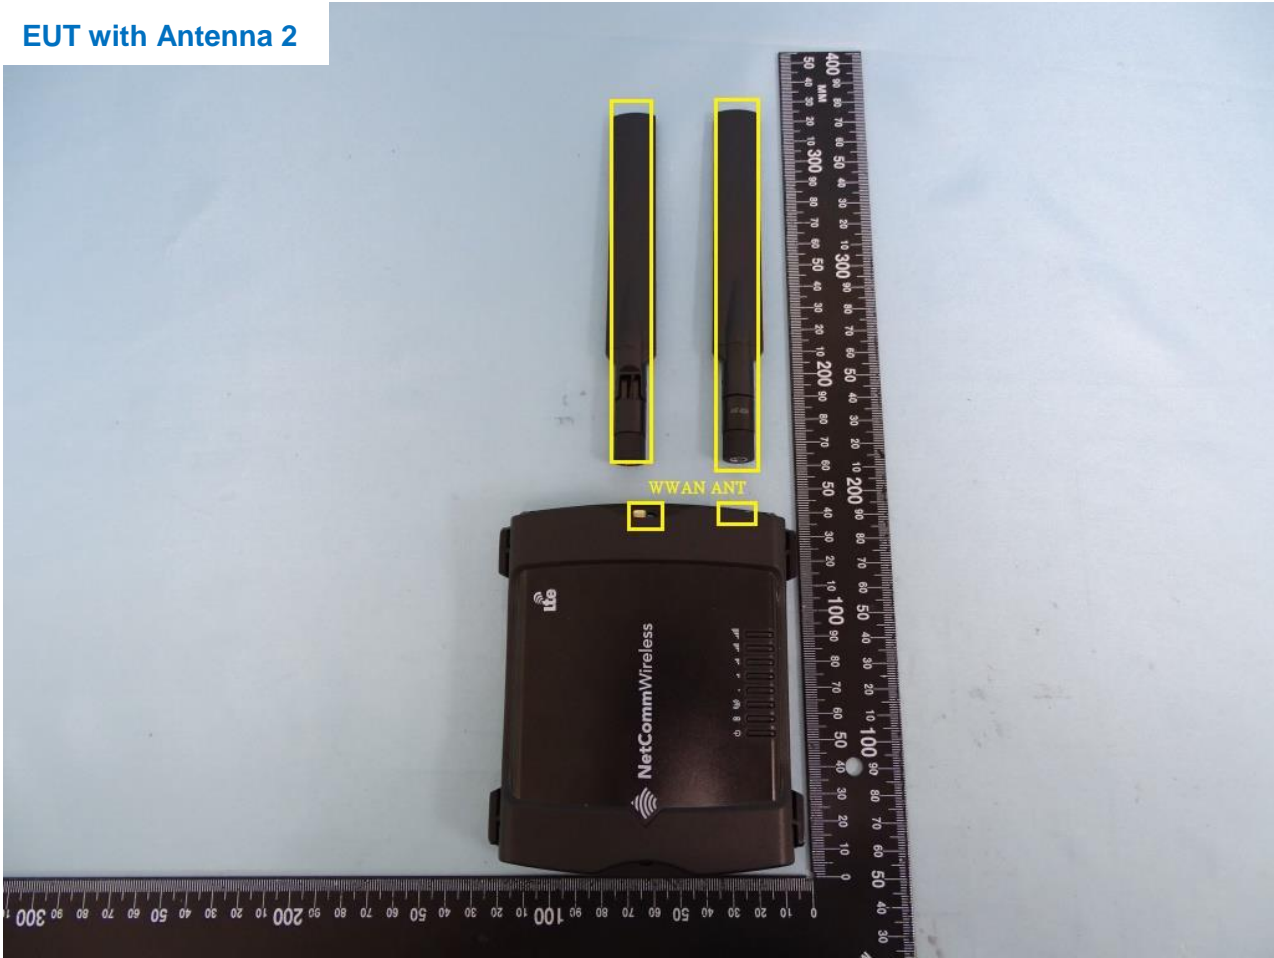

### 3. Internal Photograph of EUT

Brand Name: Netcomm Wireless / Model Name: NTC-140-01

EUT with Antenna 1

Brand Name: Netcomm Wireless / Model Name: NTC-140-01

EUT with Antenna 2

Brand Name: Netcomm Wireless / Model Name: NTC-140-01