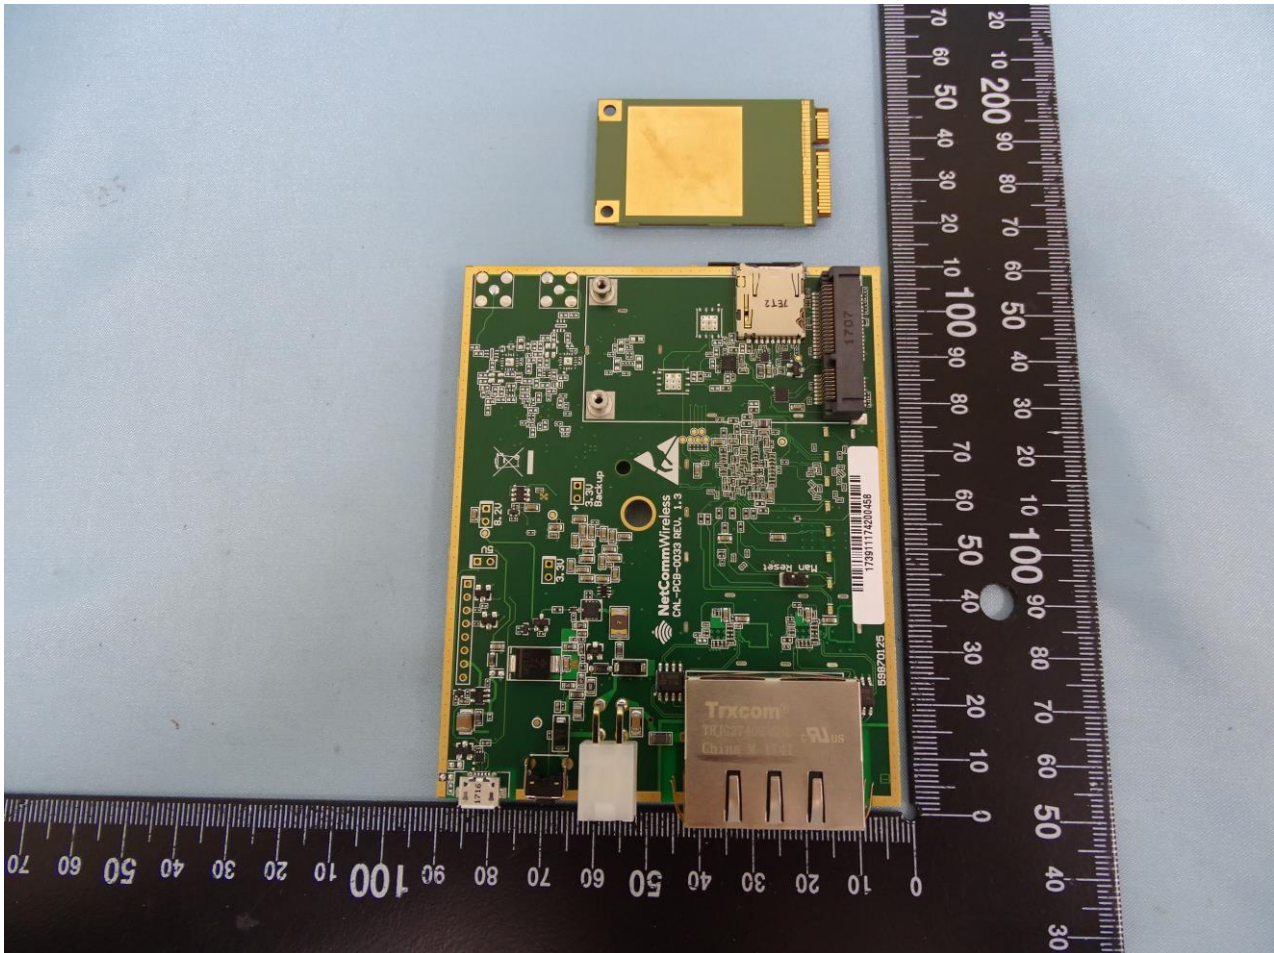

### 3. Internal Photograph of EUT

Brand Name: Netcomm Wireless / Model Name: NTC-140-01

EUT with Antenna 1

Brand Name: Netcomm Wireless / Model Name: NTC-140-01

EUT with Antenna 2

Brand Name: Netcomm Wireless / Model Name: NTC-140-01

Brand Name: Netcomm Wireless / Model Name: NTC-140-01

Brand Name: Netcomm Wireless / Model Name: NTC-140-01

Brand Name: Netcomm Wireless / Model Name: NTC-140-01

Brand Name: Netcomm Wireless / Model Name: NTC-140-01