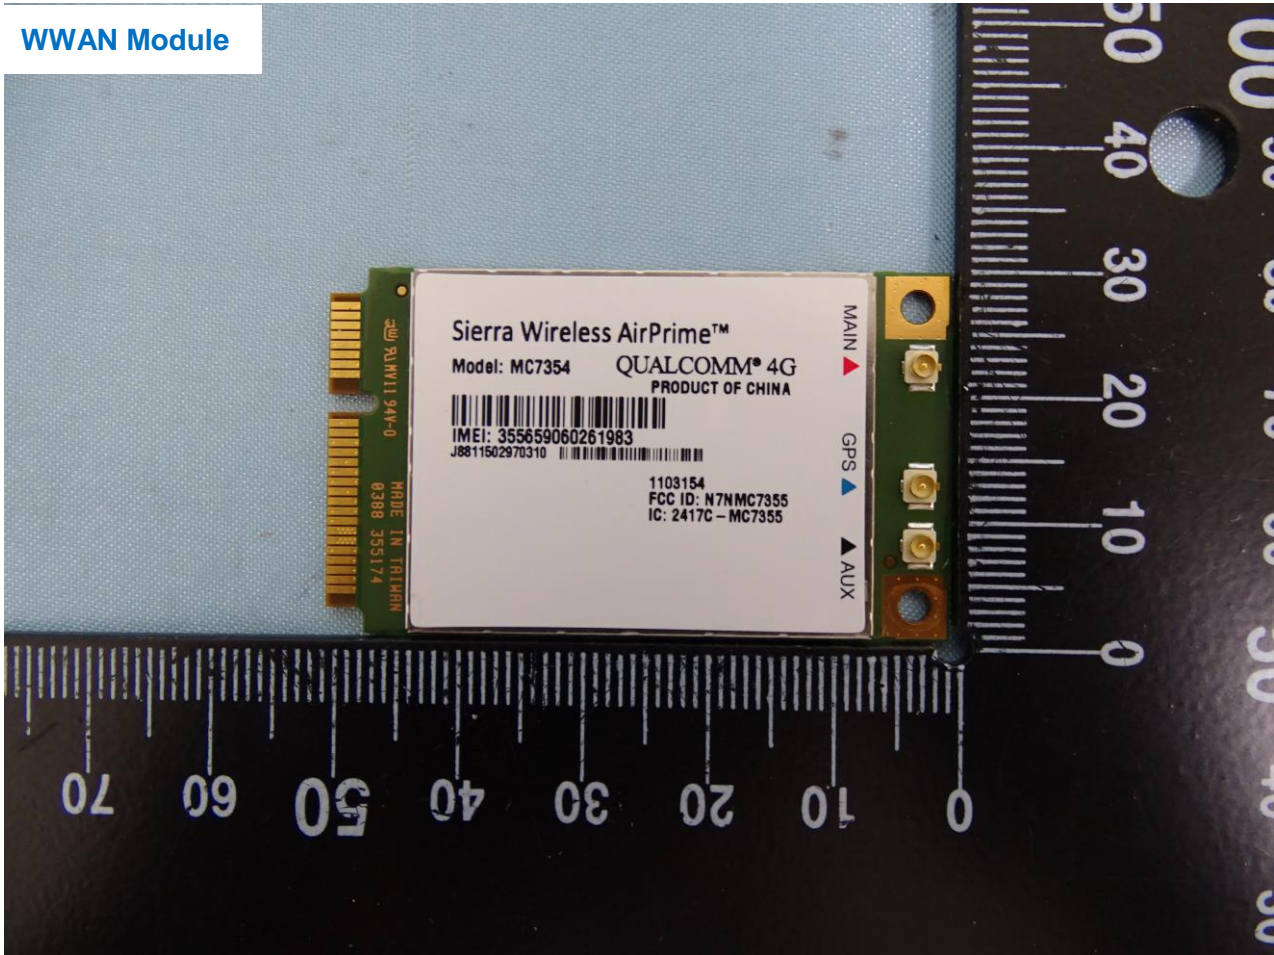

### 3. Internal Photograph of EUT

Brand Name: Netcomm Wireless / Model Name: NTC-140-01

EUT with Antenna 1

Brand Name: Netcomm Wireless / Model Name: NTC-140-01

EUT with Antenna 2

Brand Name: Netcomm Wireless / Model Name: NTC-140-01

Brand Name: Netcomm Wireless / Model Name: NTC-140-01

Brand Name: Netcomm Wireless / Model Name: NTC-140-01

Brand Name: Netcomm Wireless / Model Name: NTC-140-01

Brand Name: Netcomm Wireless / Model Name: NTC-140-01

WWAN Module

Brand Name: Netcomm Wireless / Model Name: NTC-140-01

Brand Name: Netcomm Wireless / Model Name: NTC-140-01

Brand Name: Netcomm Wireless / Model Name: NTC-140-01

Brand Name: Netcomm Wireless / Model Name: NTC-140-01