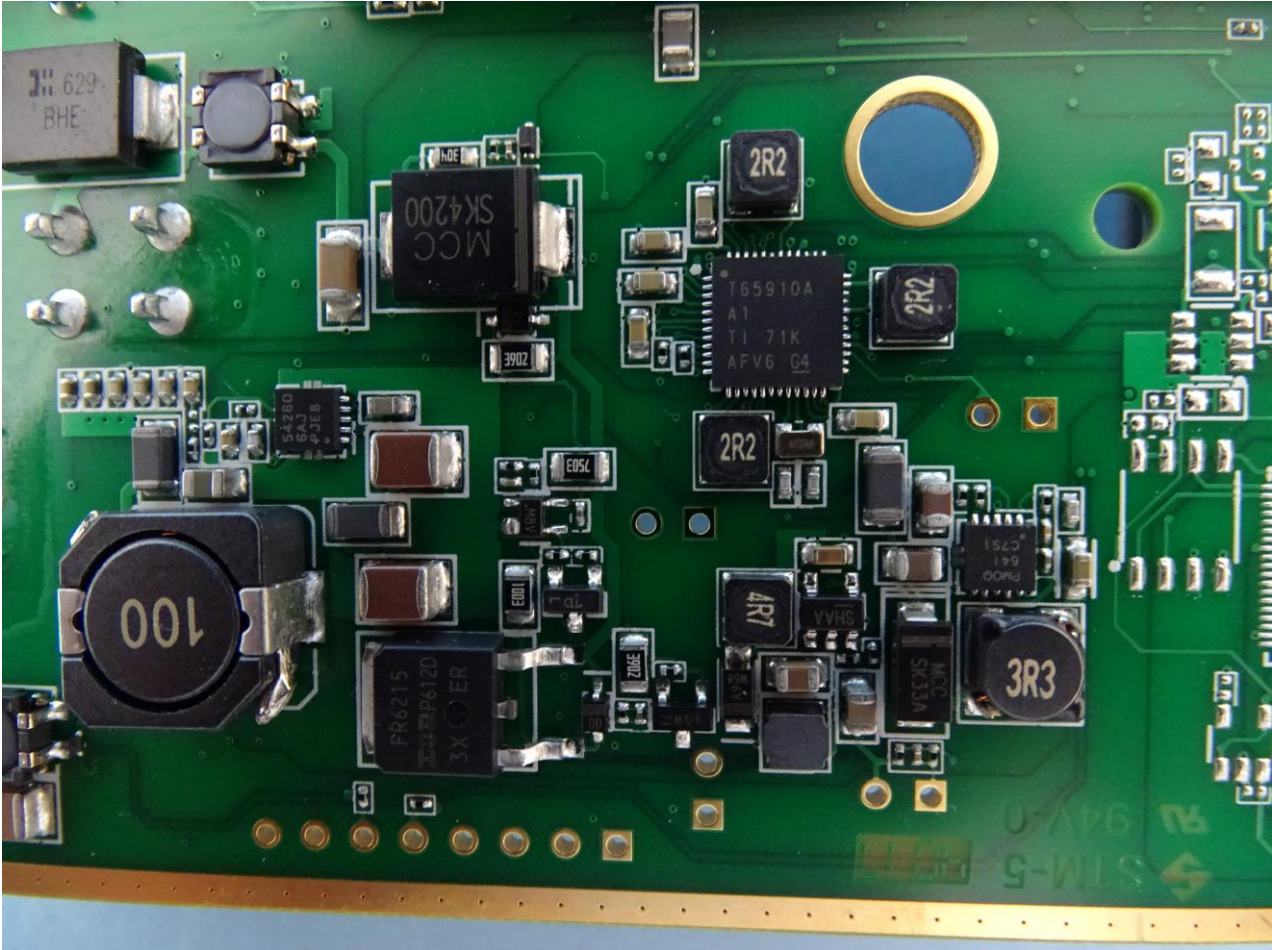

### 3. Internal Photograph of EUT

Brand Name: Netcomm Wireless / Model Name: NTC-140-01

EUT with Antenna 1

Brand Name: Netcomm Wireless / Model Name: NTC-140-01

EUT with Antenna 2

Brand Name: Netcomm Wireless / Model Name: NTC-140-01

Brand Name: Netcomm Wireless / Model Name: NTC-140-01

Brand Name: Netcomm Wireless / Model Name: NTC-140-01

Brand Name: Netcomm Wireless / Model Name: NTC-140-01

Brand Name: Netcomm Wireless / Model Name: NTC-140-01