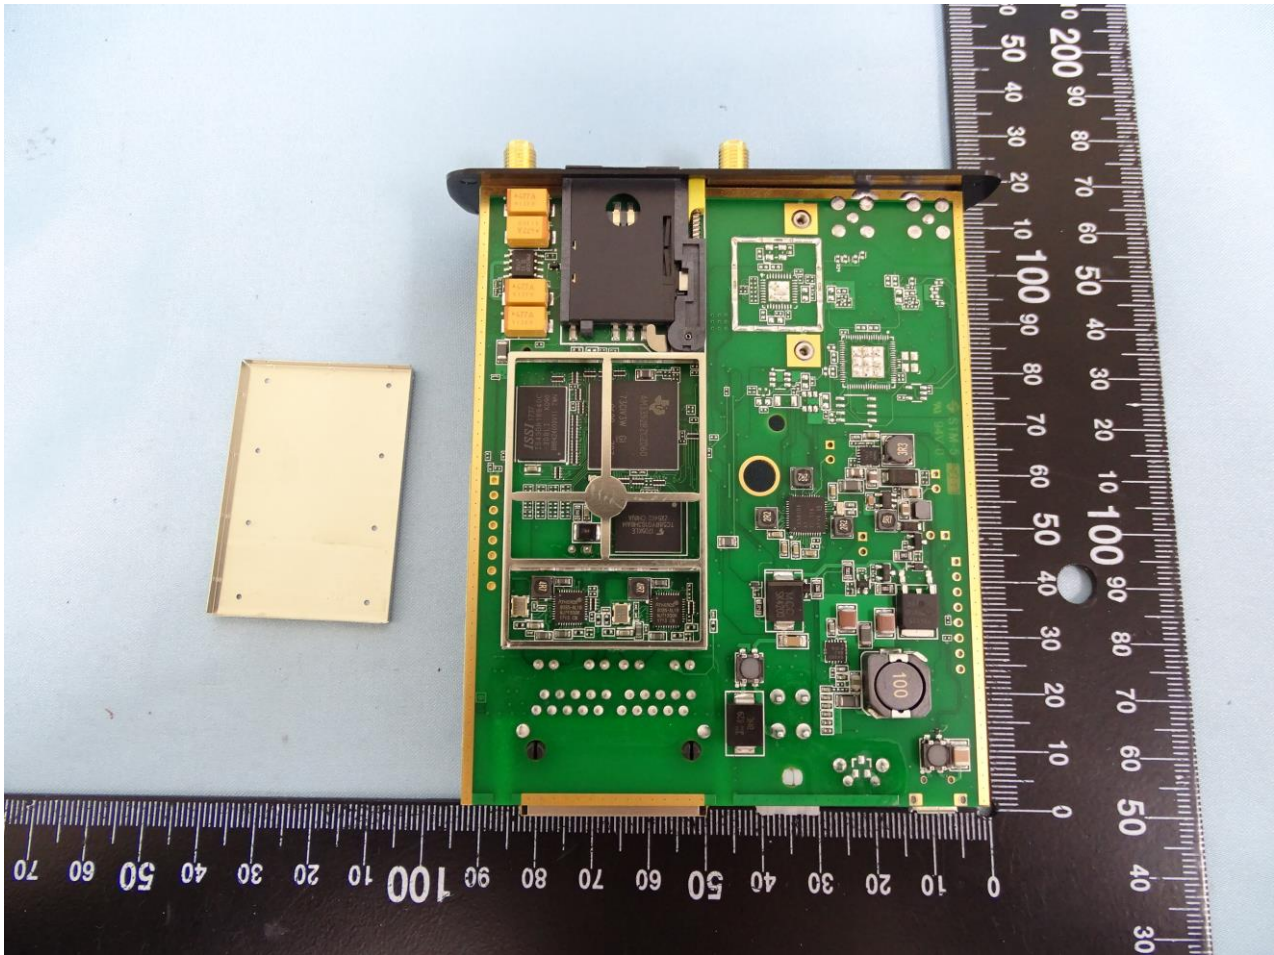

### 3. Internal Photograph of EUT

Brand Name: Netcomm Wireless / Model Name: NTC-140-01

EUT with Antenna 1

Brand Name: Netcomm Wireless / Model Name: NTC-140-01

EUT with Antenna 2

Brand Name: Netcomm Wireless / Model Name: NTC-140-01

Brand Name: Netcomm Wireless / Model Name: NTC-140-01

Brand Name: Netcomm Wireless / Model Name: NTC-140-01

Brand Name: Netcomm Wireless / Model Name: NTC-140-01

Brand Name: Netcomm Wireless / Model Name: NTC-140-01