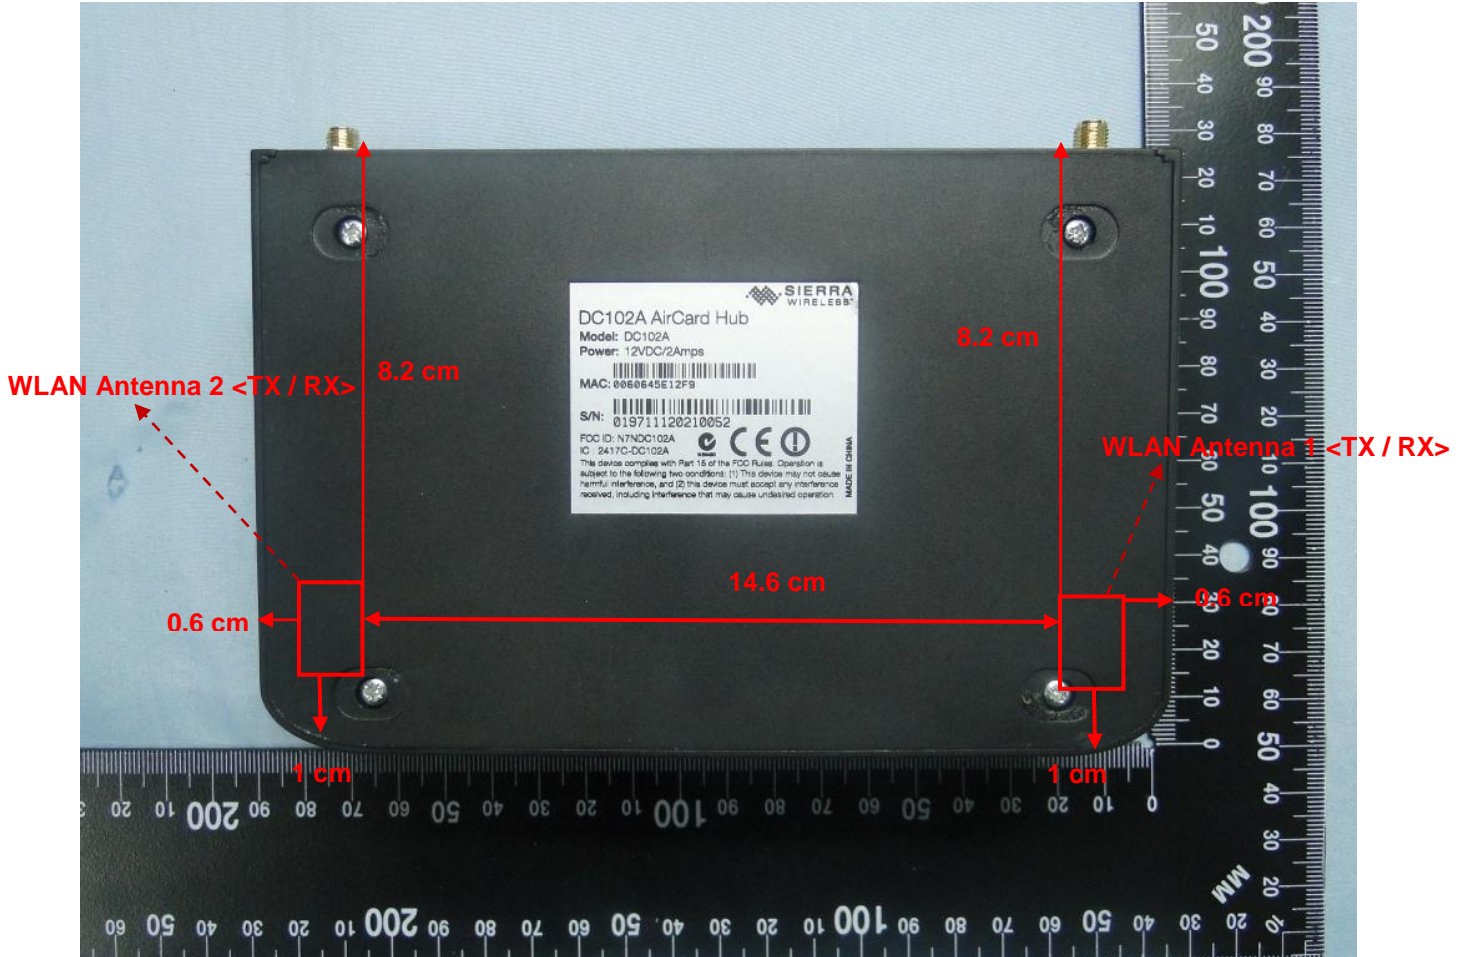

Brand Name: NetComm / Model Name: NHD1W / Marketing Name: NHD1W

Antenna location	Length	Width
WLAN Antenna 1 <TX / RX>	2.1 cm	1.1 cm
WLAN Antenna 2 <TX / RX>	2.1 cm	1.1 cm