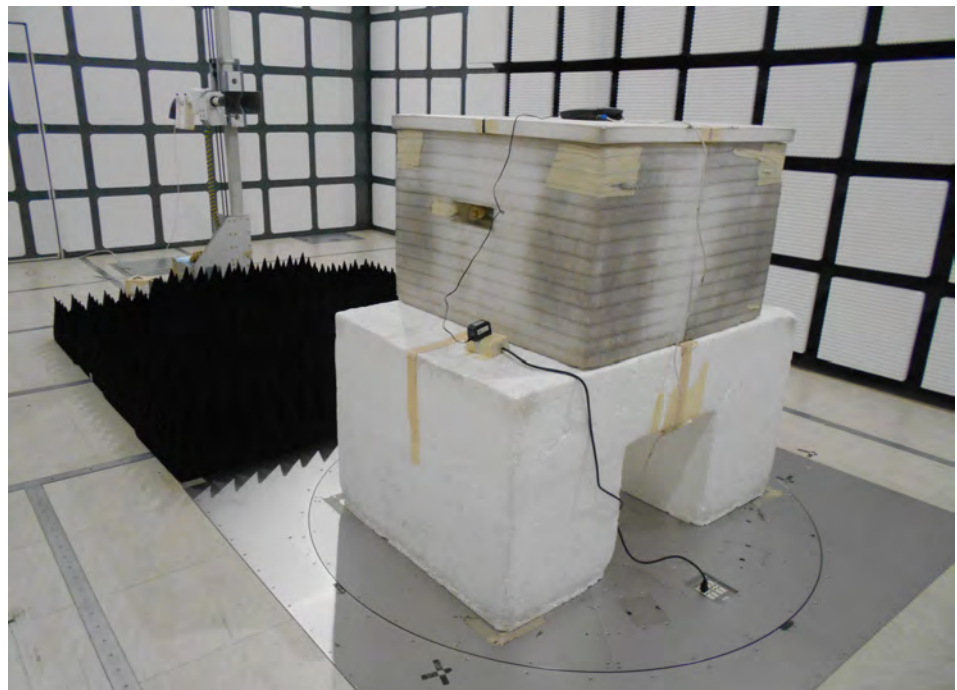

## 2. Photographs of Radiated Emissions Test Configuration

Test Configuration: 30MHz~1GHz / Test Mode: Mode 3

**FRONT VIEW**

**REAR VIEW**

**Test Configuration: Above 1GHz**

**FRONT VIEW**

**REAR VIEW**

————THE END————