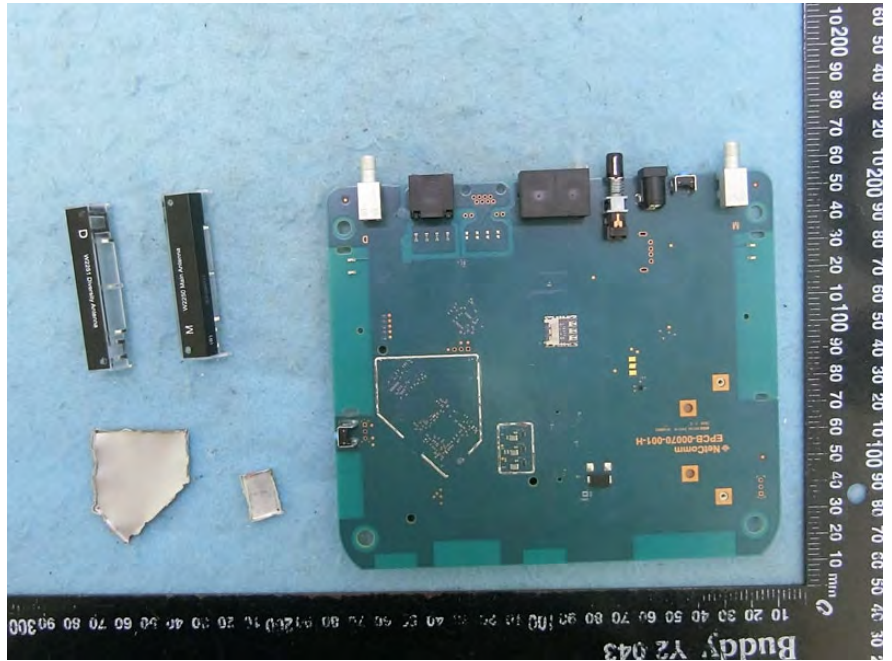

Brand Name: Netcomm Model Name: IFWA-40

Main source
DRAM memory

Main source
Crystal

Second source
DRAM memory

Second source
Crystal