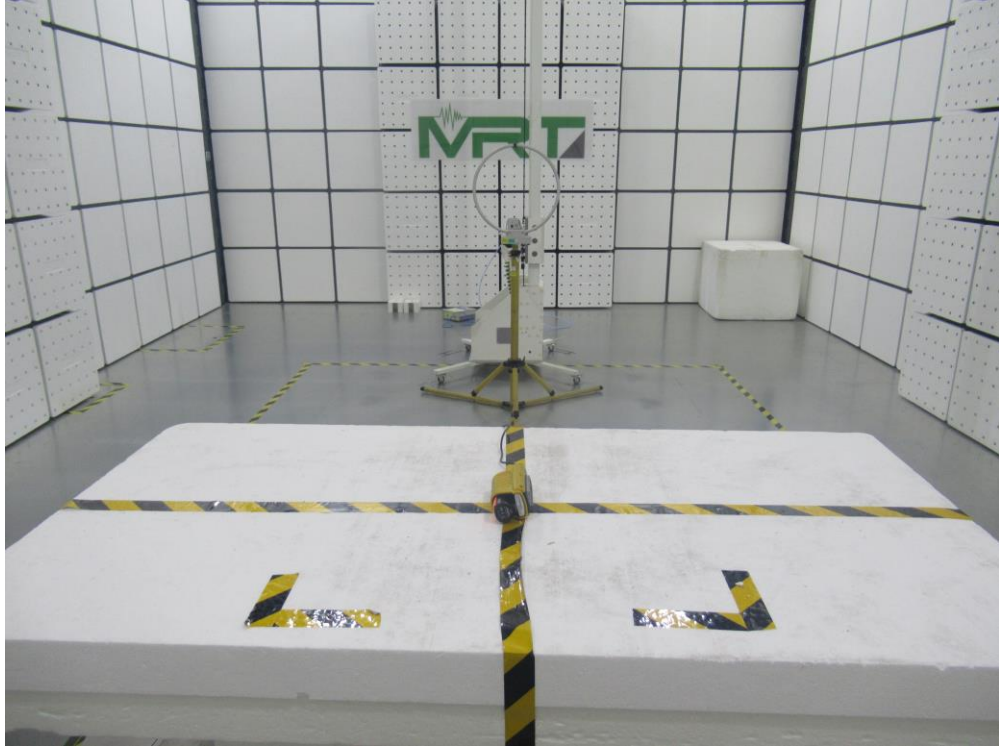

RF Test Setup Photo

Description: Radiated Spurious Emission Test Setup for Below 30MHz

Description: Radiated Spurious Emission Test Setup for Below 1GHz

Description: Radiated Spurious Emission Test Setup for Above 1GHz

Description: Radiated Spurious Emission Test Setup for Above 18GHz

Description: Conducted Test Setup

SAR Test Setup Photograph

Description: Body Front Position with 0mm gap