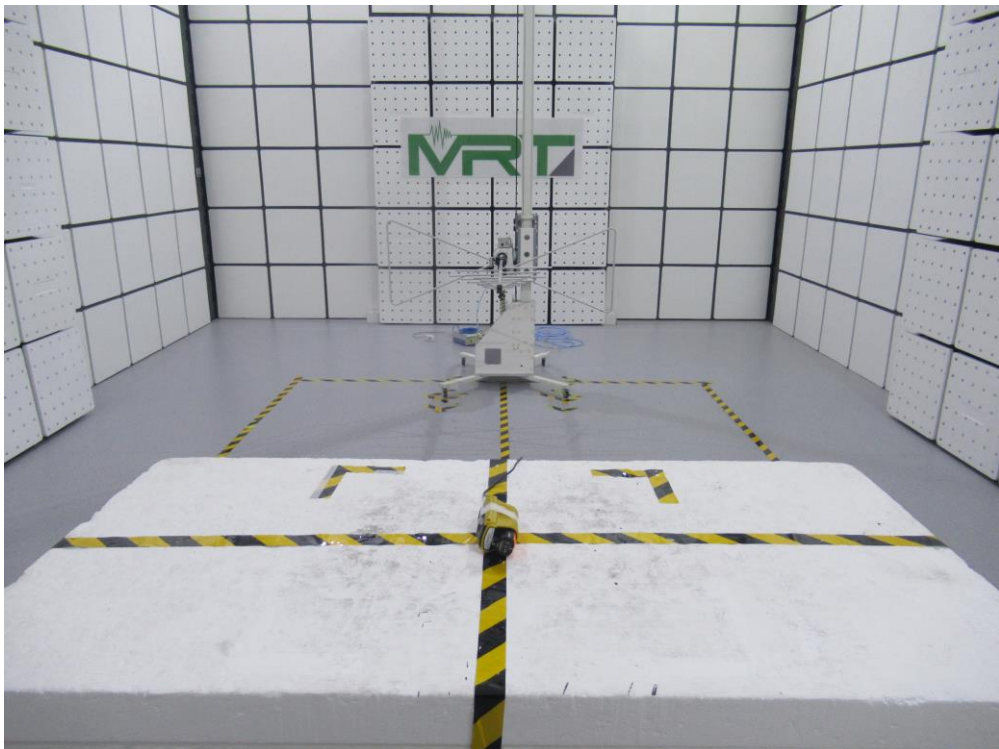

RF Test Setup Photo

Description: Radiated Spurious Emission Test Setup for Below 30MHz

Description: Radiated Spurious Emission Test Setup for Below 1GHz

Description: Radiated Spurious Emission Test Setup for Above 1GHz

Description: Radiated Spurious Emission Test Setup for Above 18GHz

Description: Conducted Test Setup

SAR Test Setup Photograph

Description: Body Front Position with 0mm gap