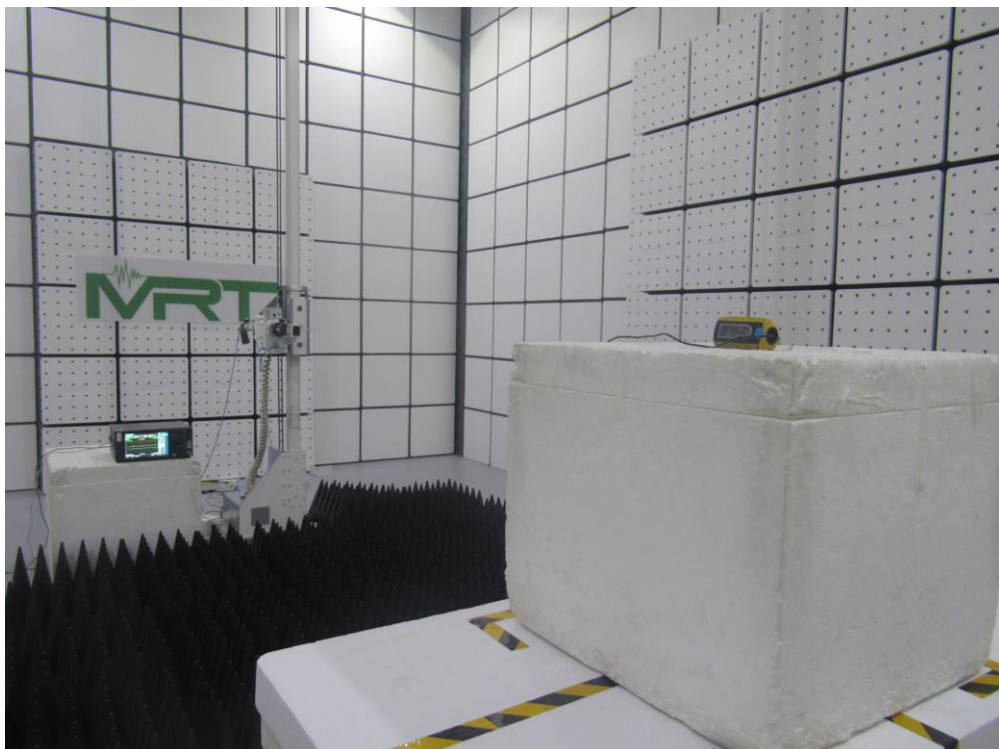

RF Test Setup Photo

Description: Radiated Spurious Emission Test Setup for Below 30MHz

Description: Radiated Spurious Emission Test Setup for Below 1GHz

Description: Radiated Spurious Emission Test Setup for Above 1GHz

Description: Radiated Spurious Emission Test Setup for Above 18GHz

Description: Conducted Test Setup

SAR Test Setup Photograph

Description: Body Front Position with 0mm gap