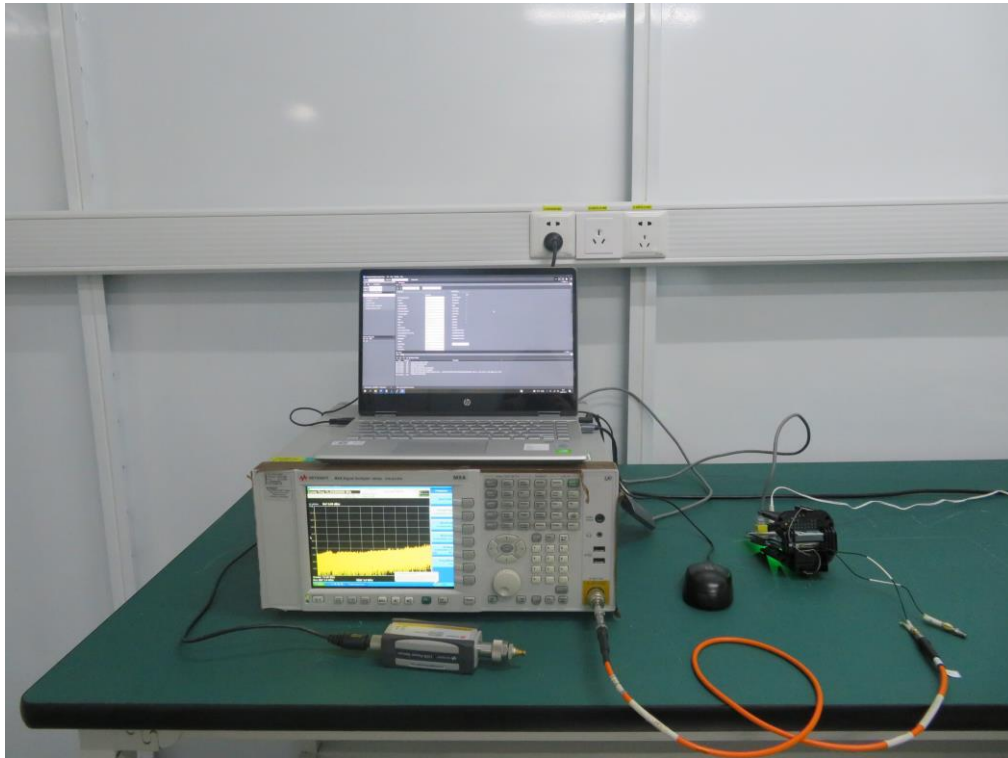

Test Setup Photograph

Description: Front View Conducted Emission Test Setup for Power Port

Description: Back View Conducted Emission Test Setup for Power Port

Description: Radiated Emission Test Setup Below 1GHz

Description: Radiated Emission Test Setup Above 1GHz

Description: RF Conducted Test Setup

Description: DFS Test Setup