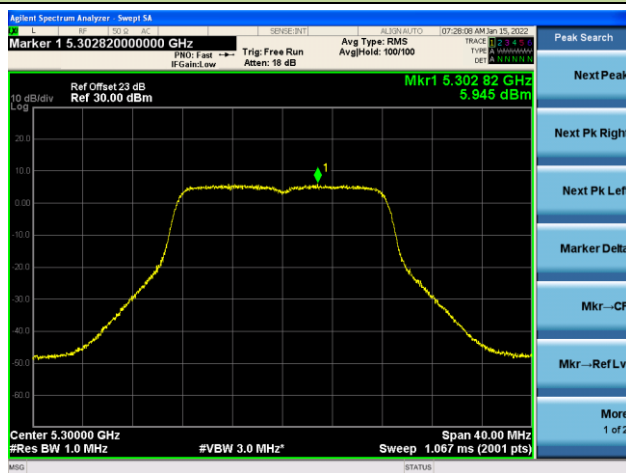

802.11a Power Spectral Density - Ant 2

Channel 36 (5180MHz)

Channel 44 (5220MHz)

Channel 48 (5240MHz)

Channel 52(5260MHz)

Channel 60 (5300MHz)

Channel 64 (5320MHz)

802.11n-HT20 Power Spectral Density - Ant 2