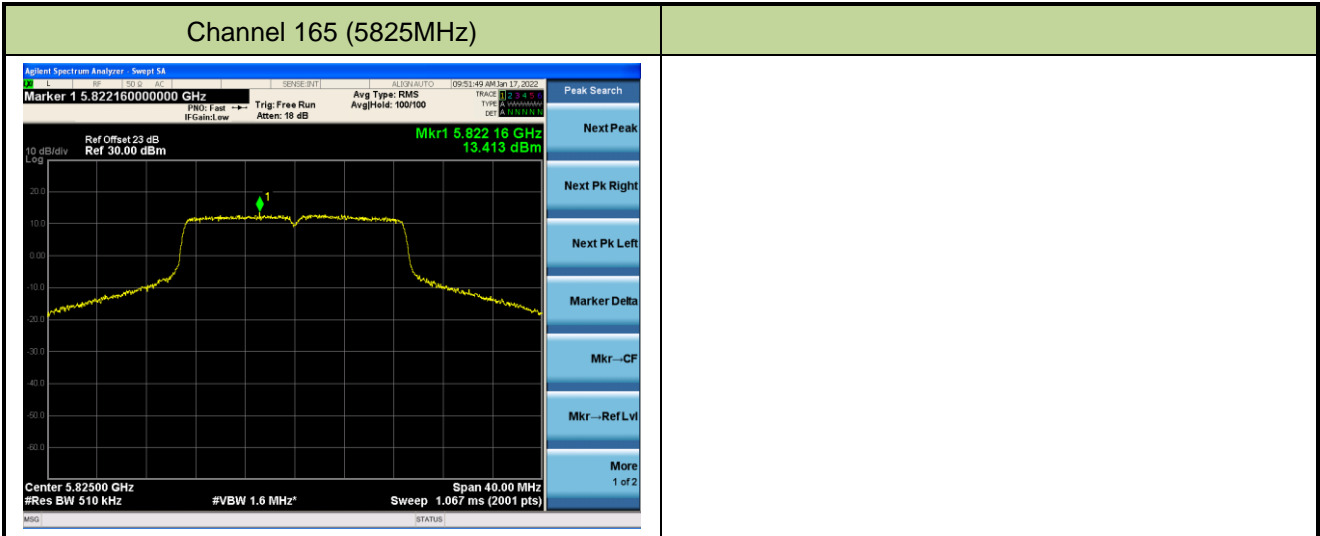

Channel 36 (5180MHz)

Channel 44 (5220MHz)

Channel 48 (5240MHz)

Channel 52(5260MHz)

Channel 60 (5300MHz)

Channel 64 (5320MHz)

802.11n-HT40 Power Spectral Density - Ant 2

Channel 38 (5190MHz)