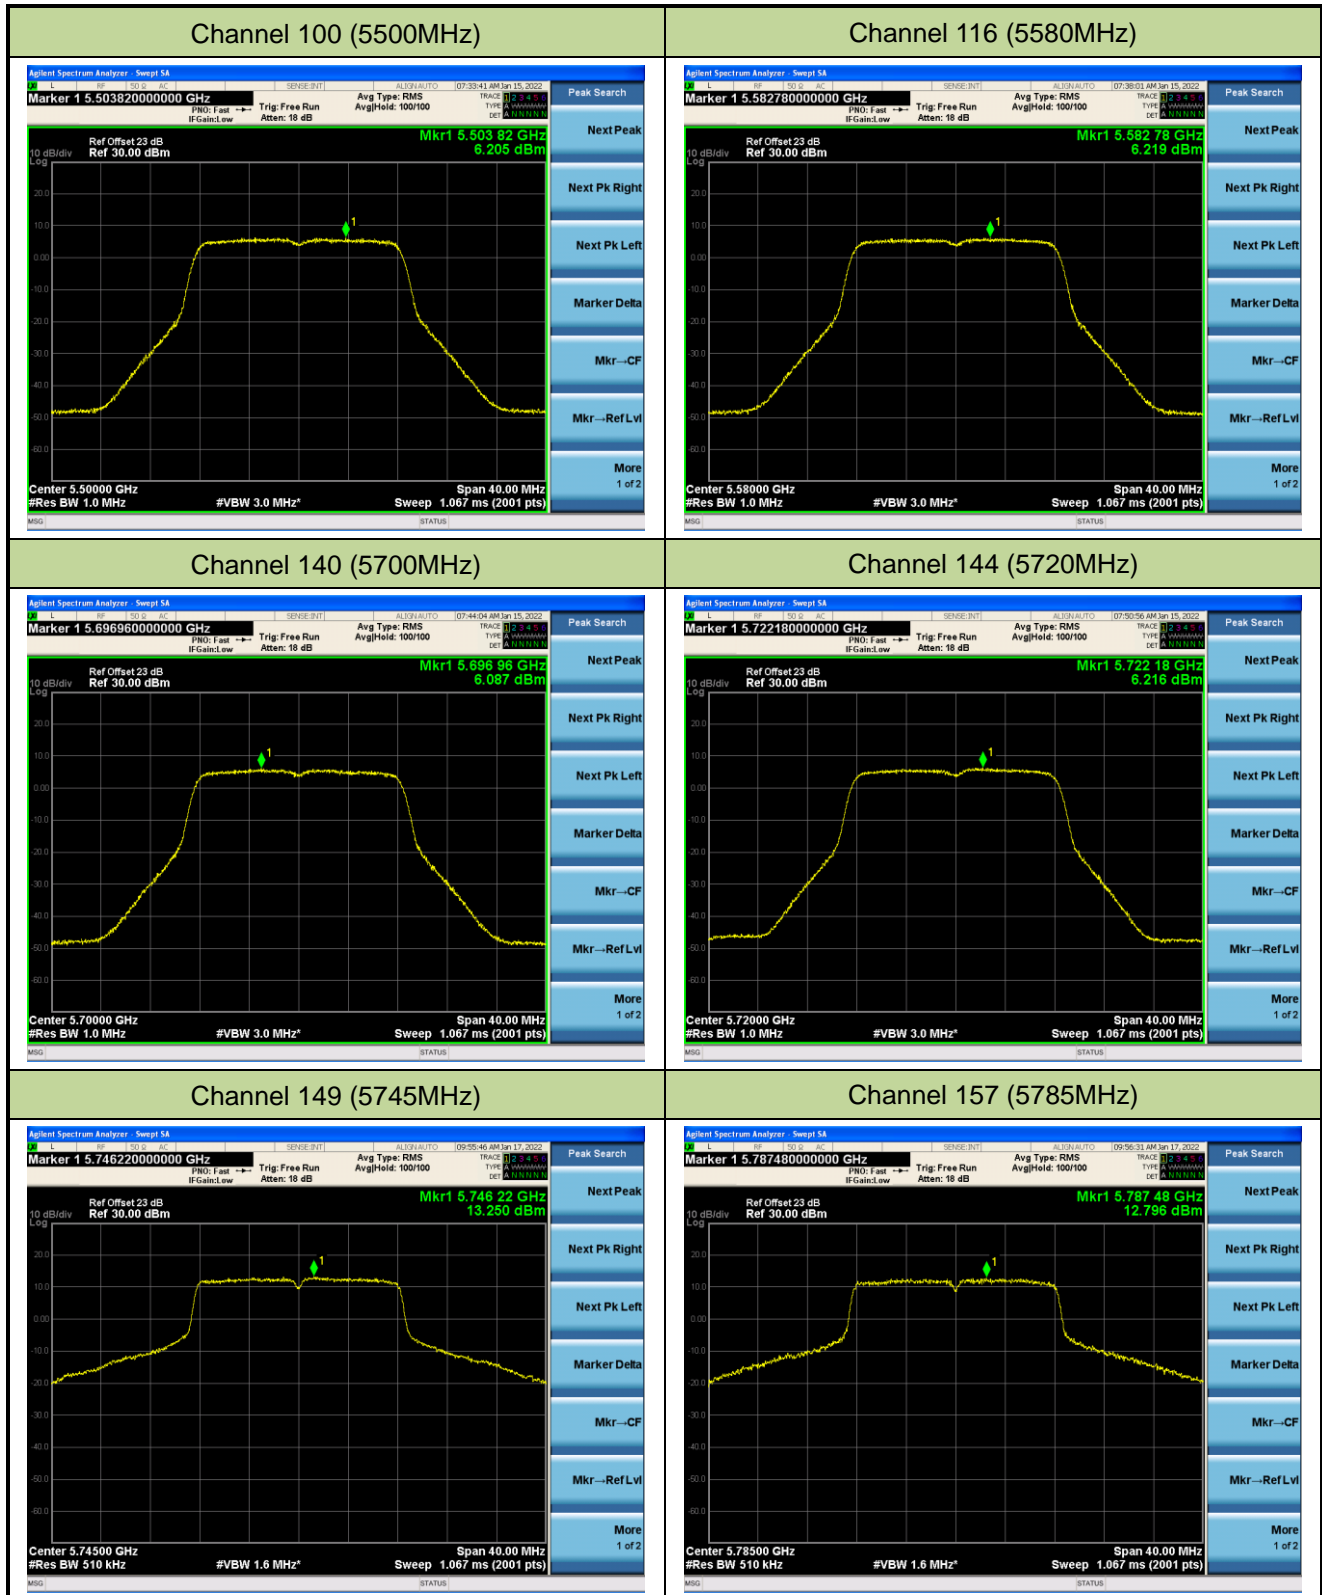

802.11a Power Spectral Density - Ant 2

Channel 36 (5180MHz)

Channel 44 (5220MHz)

Channel 48 (5240MHz)

Channel 52(5260MHz)

Channel 60 (5300MHz)

Channel 64 (5320MHz)

802.11n-HT20 Power Spectral Density - Ant 2

Channel 36 (5180MHz)

Channel 44 (5220MHz)

Channel 48 (5240MHz)

Channel 52(5260MHz)

Channel 60 (5300MHz)

Channel 64 (5320MHz)

802.11n-HT40 Power Spectral Density - Ant 2

Channel 38 (5190MHz)

Channel 46 (5230MHz)

Channel 54 (5270MHz)

Channel 62(5310MHz)

Channel 102 (5510MHz)

Channel 110 (5550MHz)

802.11ac-VHT20 Power Spectral Density - Ant 2

Channel 36 (5180MHz)

Channel 44 (5220MHz)

Channel 48 (5240MHz)

Channel 52(5260MHz)

Channel 60 (5300MHz)

Channel 64 (5320MHz)

802.11ac-VHT40 Power Spectral Density - Ant 2

Channel 38 (5190MHz)

Channel 46 (5230MHz)

Channel 54 (5270MHz)