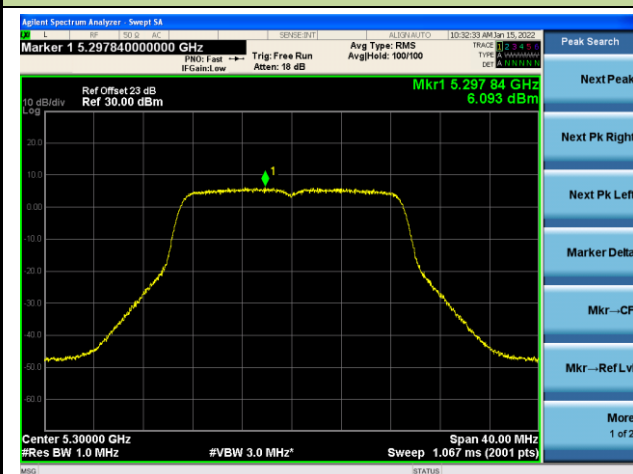

Channel 46 (5230MHz)

Channel 54 (5270MHz)

Channel 62(5310MHz)

Channel 102 (5510MHz)

Channel 110 (5550MHz)

802.11ac-VHT20 Power Spectral Density - Ant 2

Channel 36 (5180MHz)

Channel 44 (5220MHz)

Channel 48 (5240MHz)

Channel 52(5260MHz)

Channel 60 (5300MHz)

Channel 64 (5320MHz)

802.11ac-VHT40 Power Spectral Density - Ant 2

Channel 38 (5190MHz)

Channel 46 (5230MHz)

Channel 54 (5270MHz)