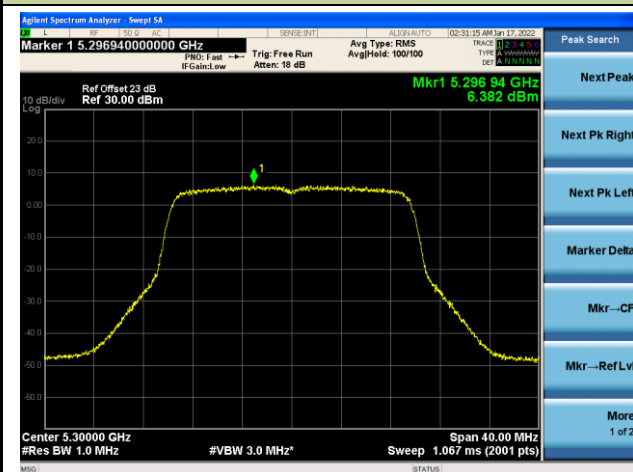

Channel 62(5310MHz)

Channel 102 (5510MHz)

Channel 110 (5550MHz)

802.11ac-VHT80 Power Spectral Density - Ant 2

Channel 42 (5210MHz)

Channel 58 (5290MHz)

Channel 106 (5530MHz)

Channel 138 (5690MHz)

Channel 155 (5775MHz)

802.11ax-HE20 Power Spectral Density - Ant 2

Channel 36 (5180MHz)

Channel 44 (5220MHz)

Channel 48 (5240MHz)

Channel 52(5260MHz)

Channel 60 (5300MHz)

Channel 64 (5320MHz)