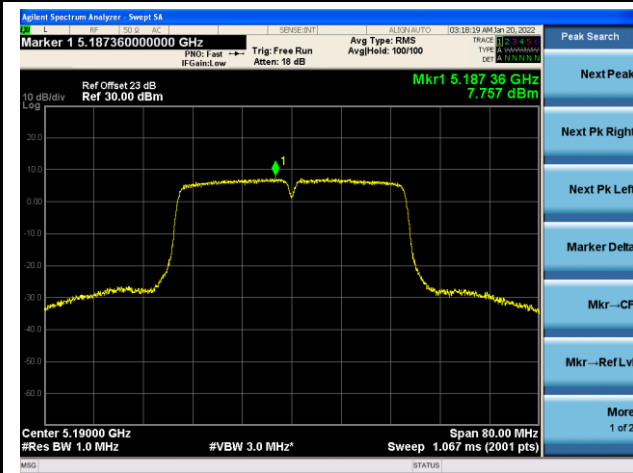

Channel 48 (5240MHz)

Channel 52(5260MHz)

Channel 60 (5300MHz)

Channel 64 (5320MHz)

802.11ac-VHT40 Power Spectral Density - Ant 2

Channel 38 (5190MHz)

Channel 46 (5230MHz)

Channel 54 (5270MHz)

Channel 62(5310MHz)

Channel 102 (5510MHz)

Channel 110 (5550MHz)

802.11ac-VHT80 Power Spectral Density - Ant 2

Channel 42 (5210MHz)

Channel 58 (5290MHz)

Channel 106 (5530MHz)

Channel 138 (5690MHz)