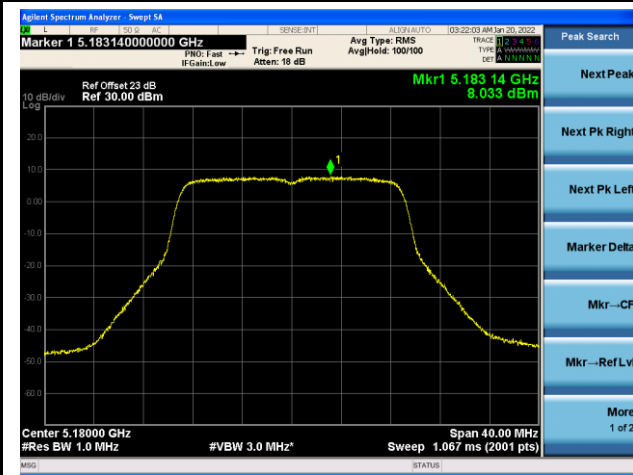

Channel 46 (5230MHz)

Channel 54 (5270MHz)

Channel 62(5310MHz)

Channel 102 (5510MHz)

Channel 110 (5550MHz)

802.11ac-VHT20 Power Spectral Density - Ant 2

Channel 36 (5180MHz)

Channel 44 (5220MHz)

Channel 48 (5240MHz)

Channel 52(5260MHz)

Channel 60 (5300MHz)

Channel 64 (5320MHz)

802.11ac-VHT40 Power Spectral Density - Ant 2

Channel 38 (5190MHz)

Channel 46 (5230MHz)

Channel 54 (5270MHz)