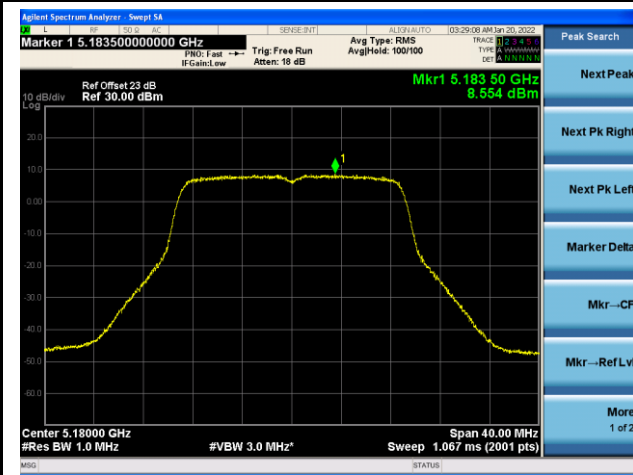

802.11n-HT20 Power Spectral Density - Ant 2

Channel 36 (5180MHz)