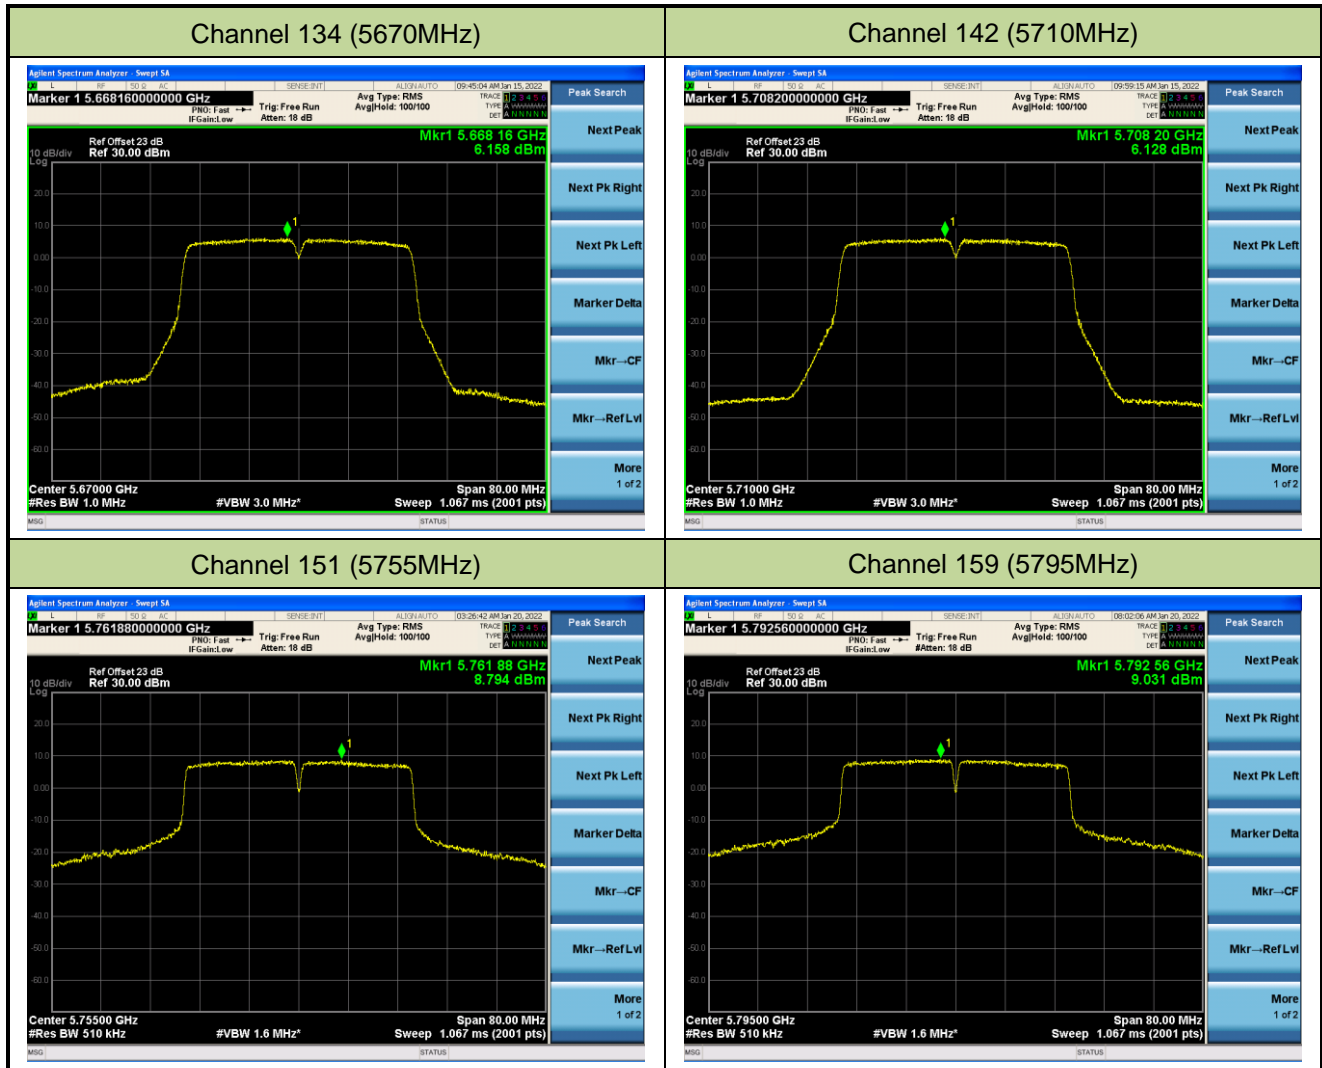

Channel 36 (5180MHz)

Channel 44 (5220MHz)

Channel 48 (5240MHz)

Channel 52(5260MHz)

Channel 60 (5300MHz)

Channel 64 (5320MHz)

802.11n-HT40 Power Spectral Density - Ant 2

Channel 38 (5190MHz)

Channel 46 (5230MHz)

Channel 54 (5270MHz)

Channel 62(5310MHz)

Channel 102 (5510MHz)

Channel 110 (5550MHz)

802.11ac-VHT20 Power Spectral Density - Ant 2

Channel 36 (5180MHz)

Channel 44 (5220MHz)

Channel 48 (5240MHz)

Channel 52(5260MHz)

Channel 60 (5300MHz)

Channel 64 (5320MHz)

802.11ac-VHT40 Power Spectral Density - Ant 2

Channel 38 (5190MHz)

Channel 46 (5230MHz)

Channel 54 (5270MHz)

Channel 62(5310MHz)

Channel 102 (5510MHz)

Channel 110 (5550MHz)

802.11ac-VHT80 Power Spectral Density - Ant 2

Channel 42 (5210MHz)

Channel 58 (5290MHz)

Channel 106 (5530MHz)

Channel 138 (5690MHz)