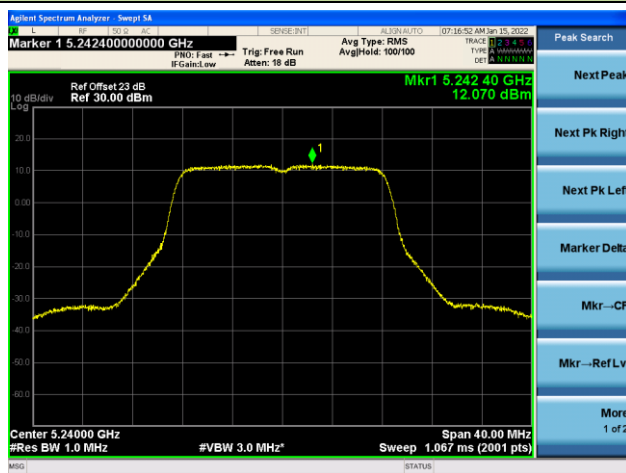

802.11a Power Spectral Density - Ant 2

Channel 36 (5180MHz)

Channel 44 (5220MHz)

Channel 48 (5240MHz)

Channel 52(5260MHz)

Channel 60 (5300MHz)

Channel 64 (5320MHz)

802.11n-HT20 Power Spectral Density - Ant 2