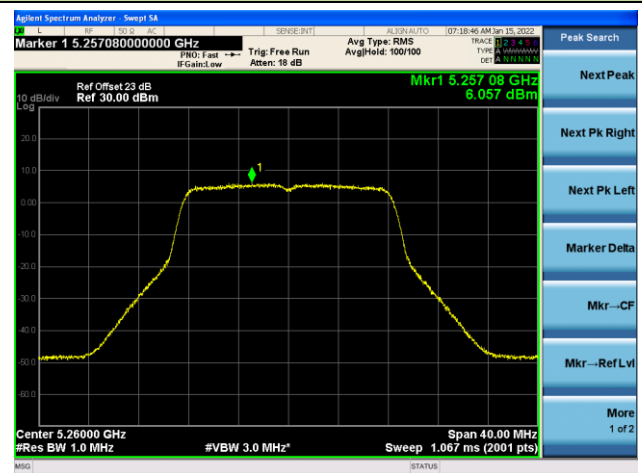

802.11a Power Spectral Density - Ant 2

Channel 36 (5180MHz)

Channel 44 (5220MHz)

Channel 48 (5240MHz)

Channel 52(5260MHz)

Channel 60 (5300MHz)

Channel 64 (5320MHz)

802.11n-HT20 Power Spectral Density - Ant 2