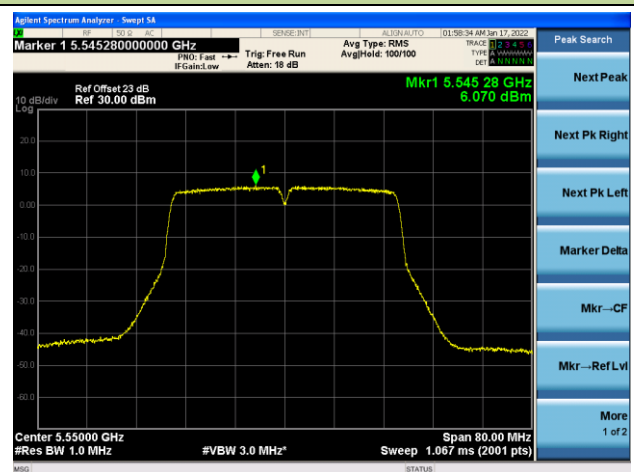

Channel 110 (5550MHz)