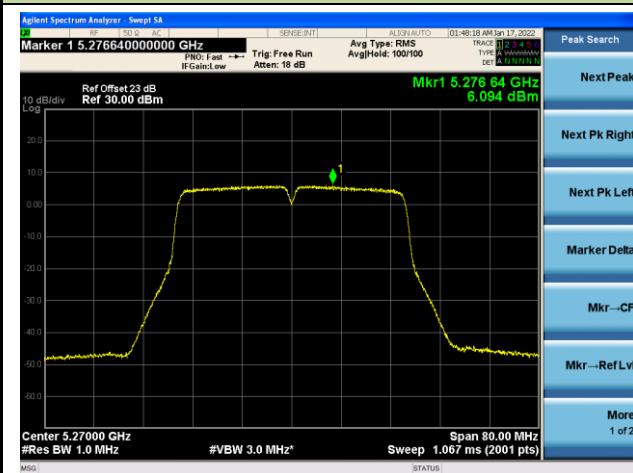

Channel 48 (5240MHz)

Channel 52(5260MHz)

Channel 60 (5300MHz)

Channel 64 (5320MHz)

802.11ac-VHT40 Power Spectral Density - Ant 2

Channel 38 (5190MHz)

Channel 46 (5230MHz)

Channel 54 (5270MHz)

Channel 62(5310MHz)

Channel 102 (5510MHz)

Channel 110 (5550MHz)

802.11ac-VHT80 Power Spectral Density - Ant 2

Channel 42 (5210MHz)

Channel 58 (5290MHz)

Channel 106 (5530MHz)

Channel 138 (5690MHz)