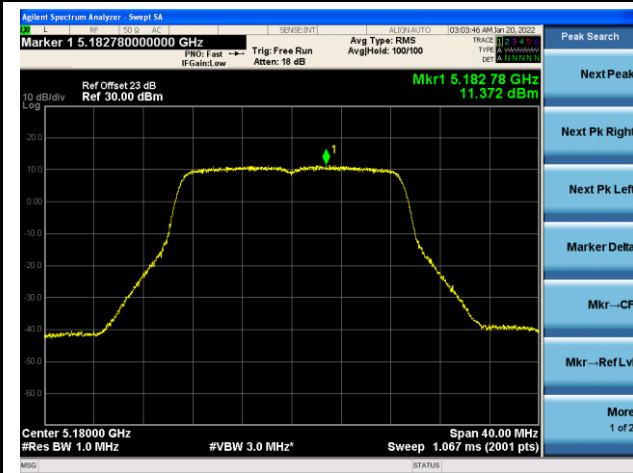

802.11ax-HE20 Power Spectral Density - Ant 2

Channel 36 (5180MHz)