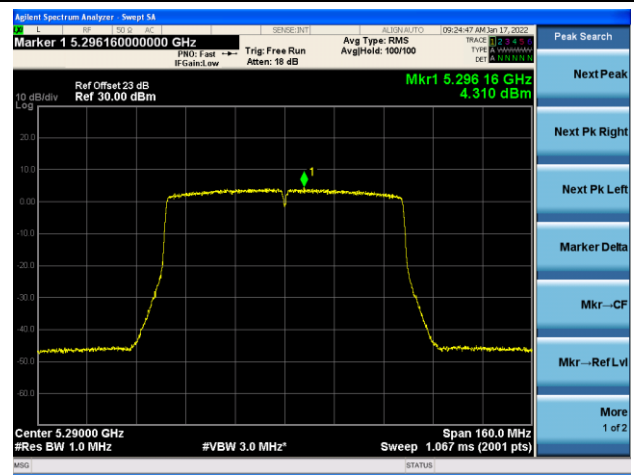

Channel 62(5310MHz)

Channel 102 (5510MHz)

Channel 110 (5550MHz)

802.11ac-VHT80 Power Spectral Density - Ant 2

Channel 42 (5210MHz)

Channel 58 (5290MHz)

Channel 106 (5530MHz)

Channel 138 (5690MHz)