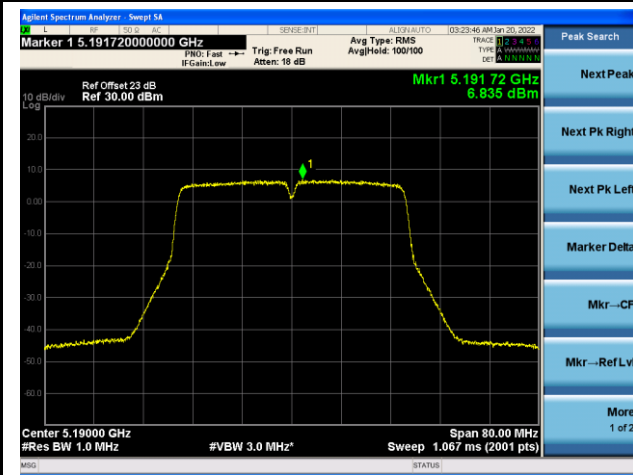

Channel 36 (5180MHz)

Channel 44 (5220MHz)

Channel 48 (5240MHz)

Channel 52(5260MHz)

Channel 60 (5300MHz)

Channel 64 (5320MHz)

802.11n-HT40 Power Spectral Density - Ant 2

Channel 38 (5190MHz)

Channel 46 (5230MHz)

Channel 54 (5270MHz)

Channel 62(5310MHz)

Channel 102 (5510MHz)

Channel 110 (5550MHz)

802.11ac-VHT20 Power Spectral Density - Ant 2

Channel 36 (5180MHz)

Channel 44 (5220MHz)