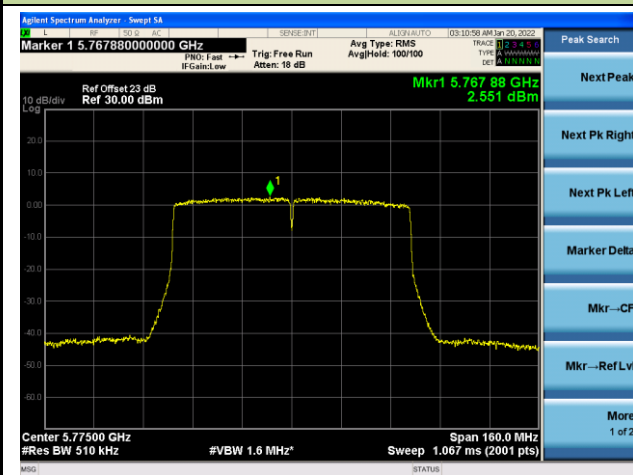

Channel 155 (5775MHz)