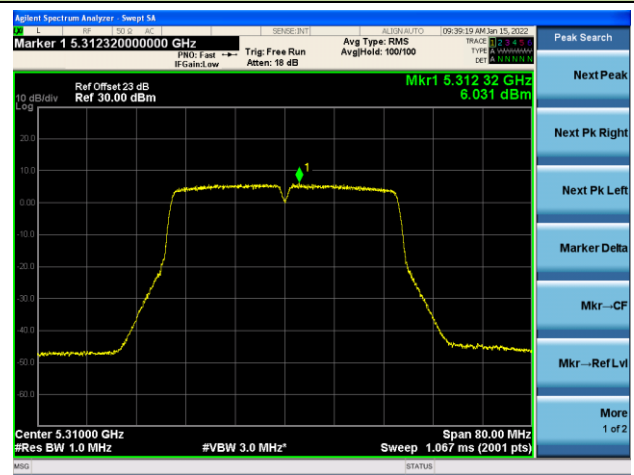

Channel 62(5310MHz)