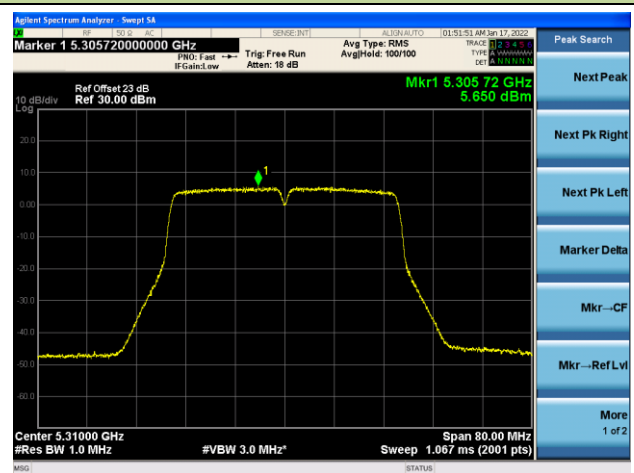

Channel 62(5310MHz)