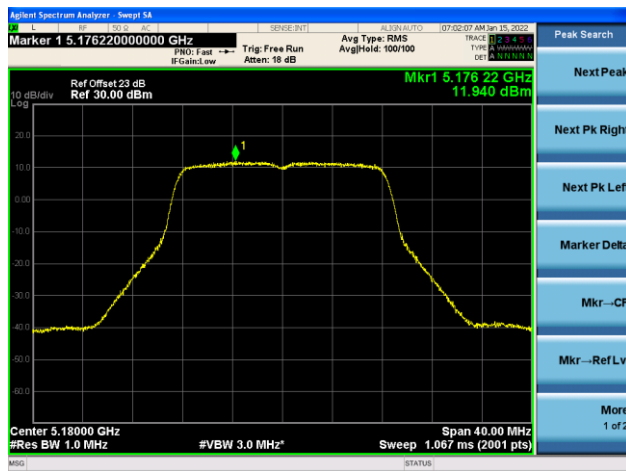

802.11a Power Spectral Density - Ant 2

Channel 36 (5180MHz)

Channel 44 (5220MHz)

Channel 48 (5240MHz)

Channel 52(5260MHz)

Channel 60 (5300MHz)

Channel 64 (5320MHz)

802.11n-HT20 Power Spectral Density - Ant 2