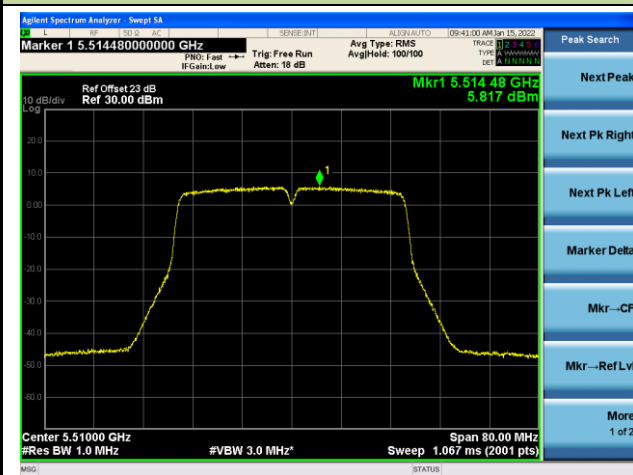

Channel 46 (5230MHz)

Channel 54 (5270MHz)

Channel 62(5310MHz)

Channel 102 (5510MHz)

Channel 110 (5550MHz)

802.11ac-VHT20 Power Spectral Density - Ant 2

Channel 36 (5180MHz)

Channel 44 (5220MHz)