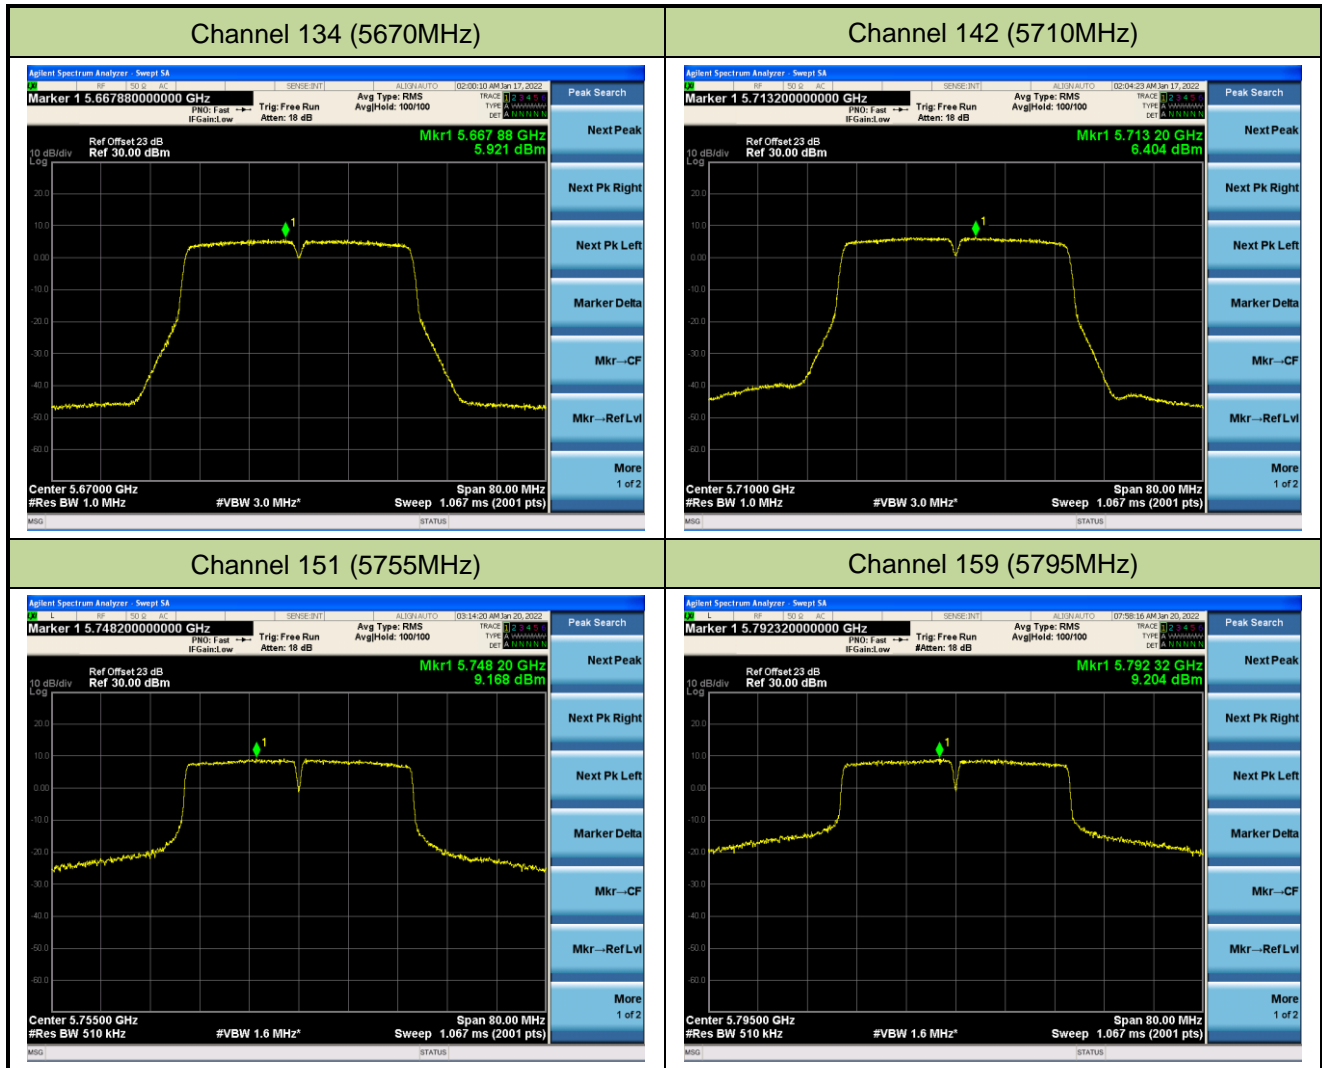

Channel 46 (5230MHz)

Channel 54 (5270MHz)

Channel 62(5310MHz)

Channel 102 (5510MHz)

Channel 110 (5550MHz)

802.11ac-VHT20 Power Spectral Density - Ant 2

Channel 36 (5180MHz)

Channel 44 (5220MHz)

Channel 48 (5240MHz)

Channel 52(5260MHz)

Channel 60 (5300MHz)

Channel 64 (5320MHz)

802.11ac-VHT40 Power Spectral Density - Ant 2

Channel 38 (5190MHz)

Channel 46 (5230MHz)

Channel 54 (5270MHz)

Channel 62(5310MHz)

Channel 102 (5510MHz)

Channel 110 (5550MHz)

802.11ac-VHT80 Power Spectral Density - Ant 2

Channel 42 (5210MHz)

Channel 58 (5290MHz)

Channel 106 (5530MHz)

Channel 138 (5690MHz)

Channel 155 (5775MHz)

802.11ax-HE20 Power Spectral Density - Ant 2

Channel 36 (5180MHz)

Channel 44 (5220MHz)

Channel 48 (5240MHz)

Channel 52(5260MHz)

Channel 60 (5300MHz)

Channel 64 (5320MHz)