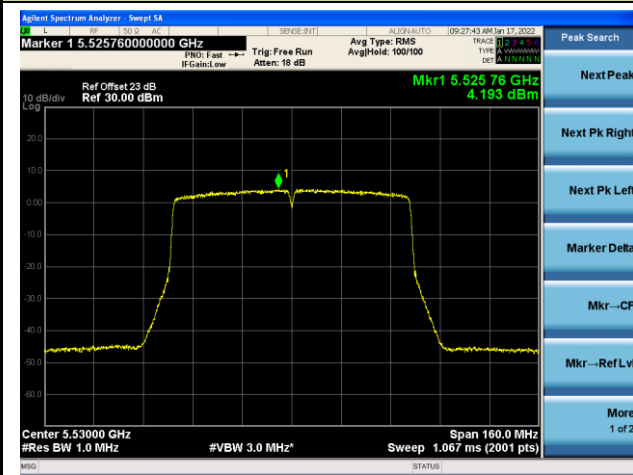

Channel 62(5310MHz)

Channel 102 (5510MHz)

Channel 110 (5550MHz)

802.11ac-VHT80 Power Spectral Density - Ant 2

Channel 42 (5210MHz)

Channel 58 (5290MHz)

Channel 106 (5530MHz)

Channel 138 (5690MHz)