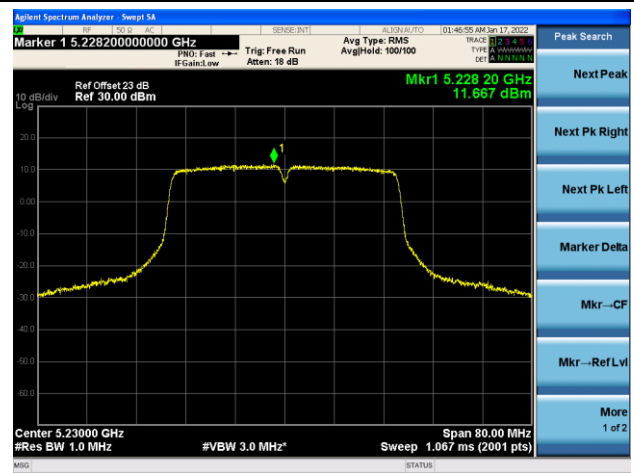

Channel 48 (5240MHz)

Channel 52(5260MHz)

Channel 60 (5300MHz)

Channel 64 (5320MHz)

802.11ac-VHT40 Power Spectral Density - Ant 2

Channel 38 (5190MHz)

Channel 46 (5230MHz)

Channel 54 (5270MHz)