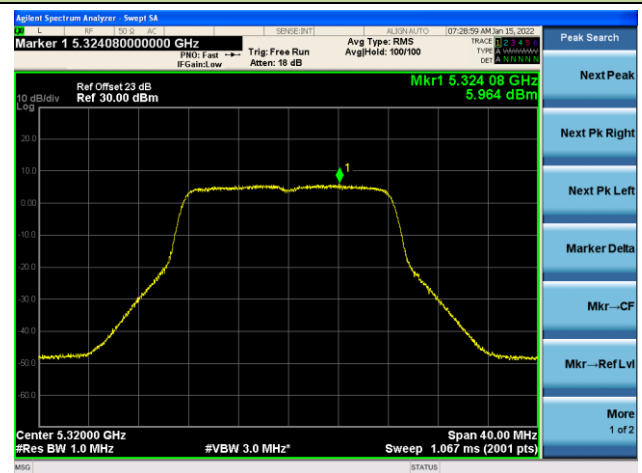

802.11a Power Spectral Density - Ant 2

Channel 36 (5180MHz)

Channel 44 (5220MHz)

Channel 48 (5240MHz)

Channel 52(5260MHz)

Channel 60 (5300MHz)

Channel 64 (5320MHz)

802.11n-HT20 Power Spectral Density - Ant 2