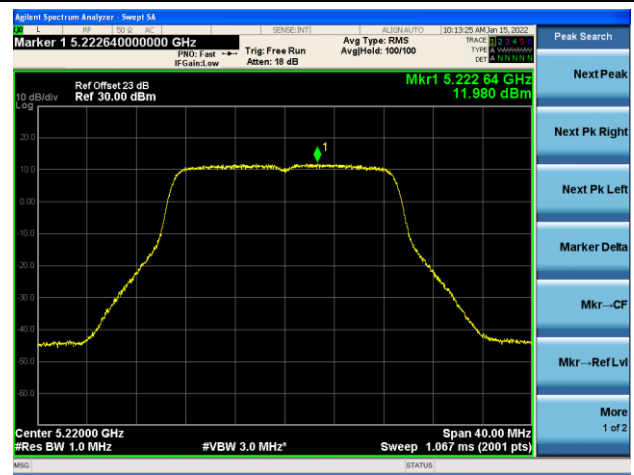

Channel 46 (5230MHz)

Channel 54 (5270MHz)

Channel 62(5310MHz)

Channel 102 (5510MHz)

Channel 110 (5550MHz)

802.11ac-VHT20 Power Spectral Density - Ant 2

Channel 36 (5180MHz)

Channel 44 (5220MHz)