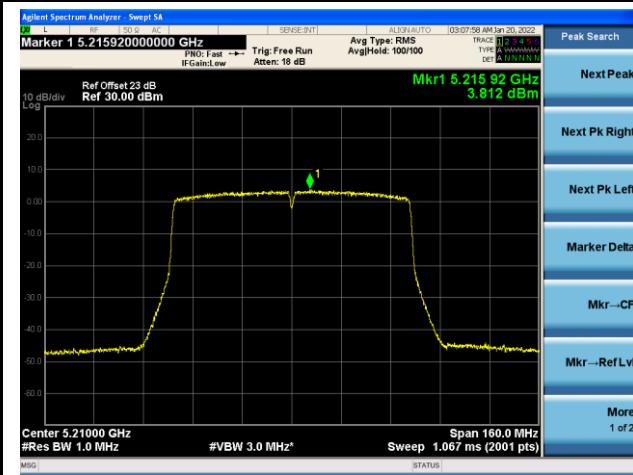

Channel 62(5310MHz)

Channel 102 (5510MHz)

Channel 110 (5550MHz)

802.11ac-VHT80 Power Spectral Density - Ant 2

Channel 42 (5210MHz)

Channel 58 (5290MHz)

Channel 106 (5530MHz)

Channel 138 (5690MHz)