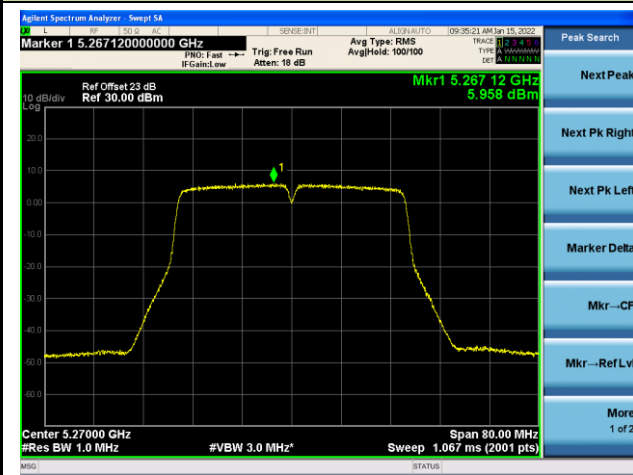

Channel 36 (5180MHz)

Channel 44 (5220MHz)

Channel 48 (5240MHz)

Channel 52(5260MHz)

Channel 60 (5300MHz)

Channel 64 (5320MHz)

802.11n-HT40 Power Spectral Density - Ant 2

Channel 38 (5190MHz)

Channel 46 (5230MHz)

Channel 54 (5270MHz)

Channel 62(5310MHz)

Channel 102 (5510MHz)

Channel 110 (5550MHz)

802.11ac-VHT20 Power Spectral Density - Ant 2

Channel 36 (5180MHz)

Channel 44 (5220MHz)