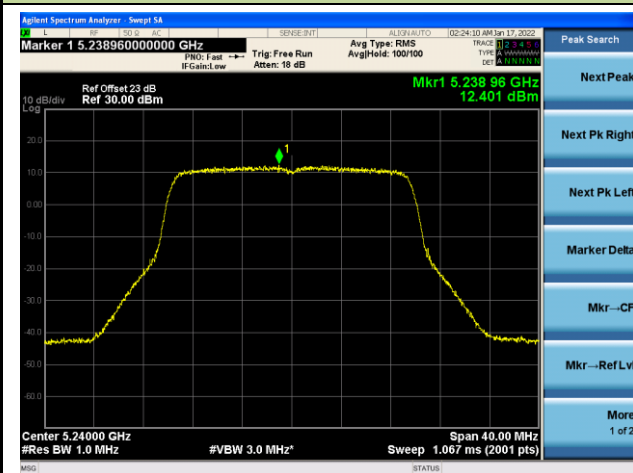

Channel 155 (5775MHz)

802.11ax-HE20 Power Spectral Density - Ant 2

Channel 36 (5180MHz)

Channel 44 (5220MHz)

Channel 48 (5240MHz)

Channel 52(5260MHz)

Channel 60 (5300MHz)

Channel 64 (5320MHz)