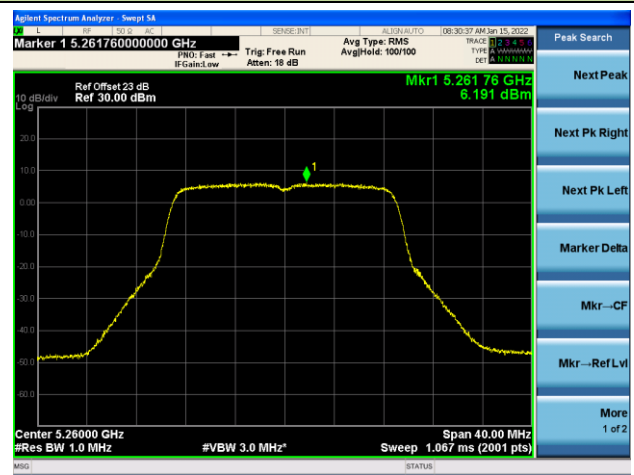

Channel 36 (5180MHz)

Channel 44 (5220MHz)

Channel 48 (5240MHz)

Channel 52(5260MHz)

Channel 60 (5300MHz)

Channel 64 (5320MHz)

802.11n-HT40 Power Spectral Density - Ant 2

Channel 38 (5190MHz)