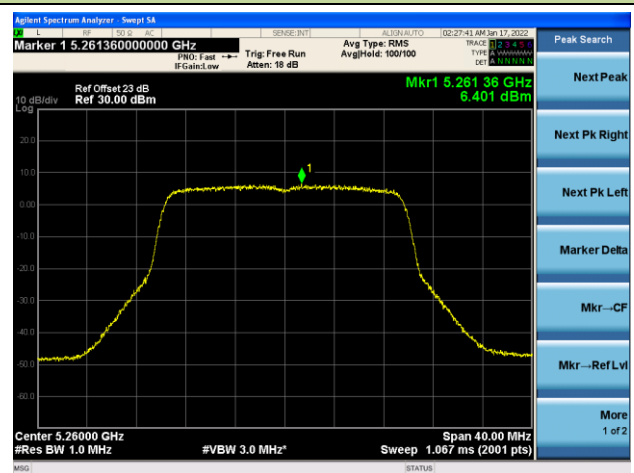

Channel 62(5310MHz)

Channel 102 (5510MHz)

Channel 110 (5550MHz)

802.11ac-VHT80 Power Spectral Density - Ant 2

Channel 42 (5210MHz)

Channel 58 (5290MHz)

Channel 106 (5530MHz)

Channel 138 (5690MHz)

Channel 155 (5775MHz)

802.11ax-HE20 Power Spectral Density - Ant 2

Channel 36 (5180MHz)

Channel 44 (5220MHz)

Channel 48 (5240MHz)

Channel 52(5260MHz)

Channel 60 (5300MHz)

Channel 64 (5320MHz)