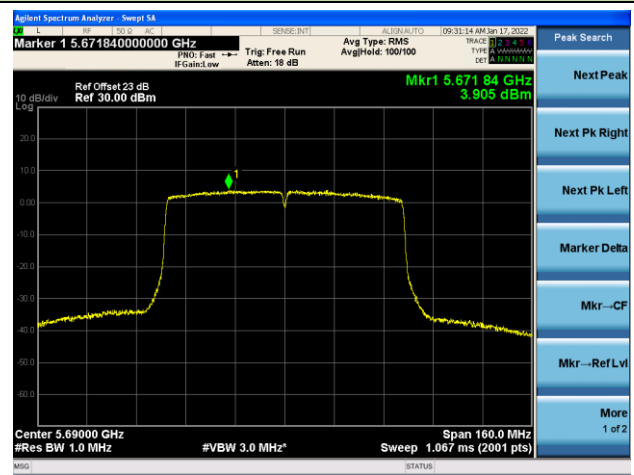

Channel 62(5310MHz)

Channel 102 (5510MHz)

Channel 110 (5550MHz)

802.11ac-VHT80 Power Spectral Density - Ant 2

Channel 42 (5210MHz)

Channel 58 (5290MHz)

Channel 106 (5530MHz)

Channel 138 (5690MHz)