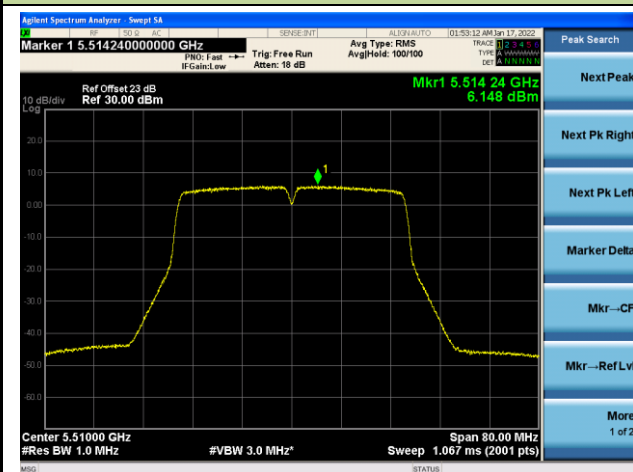

Channel 48 (5240MHz)

Channel 52(5260MHz)

Channel 60 (5300MHz)

Channel 64 (5320MHz)

802.11ac-VHT40 Power Spectral Density - Ant 2

Channel 38 (5190MHz)

Channel 46 (5230MHz)

Channel 54 (5270MHz)

Channel 62(5310MHz)

Channel 102 (5510MHz)

Channel 110 (5550MHz)

802.11ac-VHT80 Power Spectral Density - Ant 2

Channel 42 (5210MHz)

Channel 58 (5290MHz)

Channel 106 (5530MHz)

Channel 138 (5690MHz)