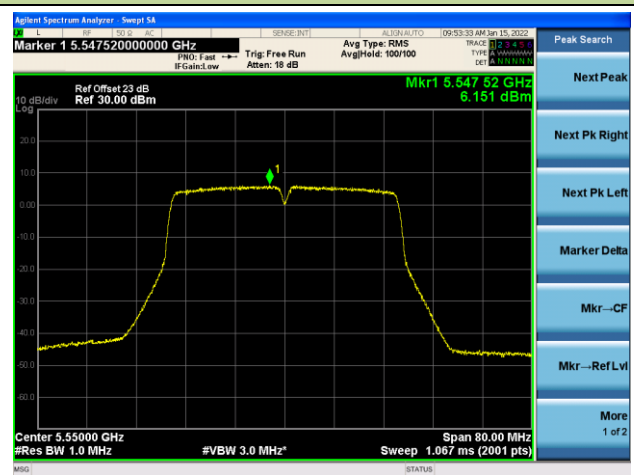

Channel 46 (5230MHz)

Channel 54 (5270MHz)

Channel 62(5310MHz)

Channel 102 (5510MHz)

Channel 110 (5550MHz)

802.11ac-VHT20 Power Spectral Density - Ant 2

Channel 36 (5180MHz)

Channel 44 (5220MHz)