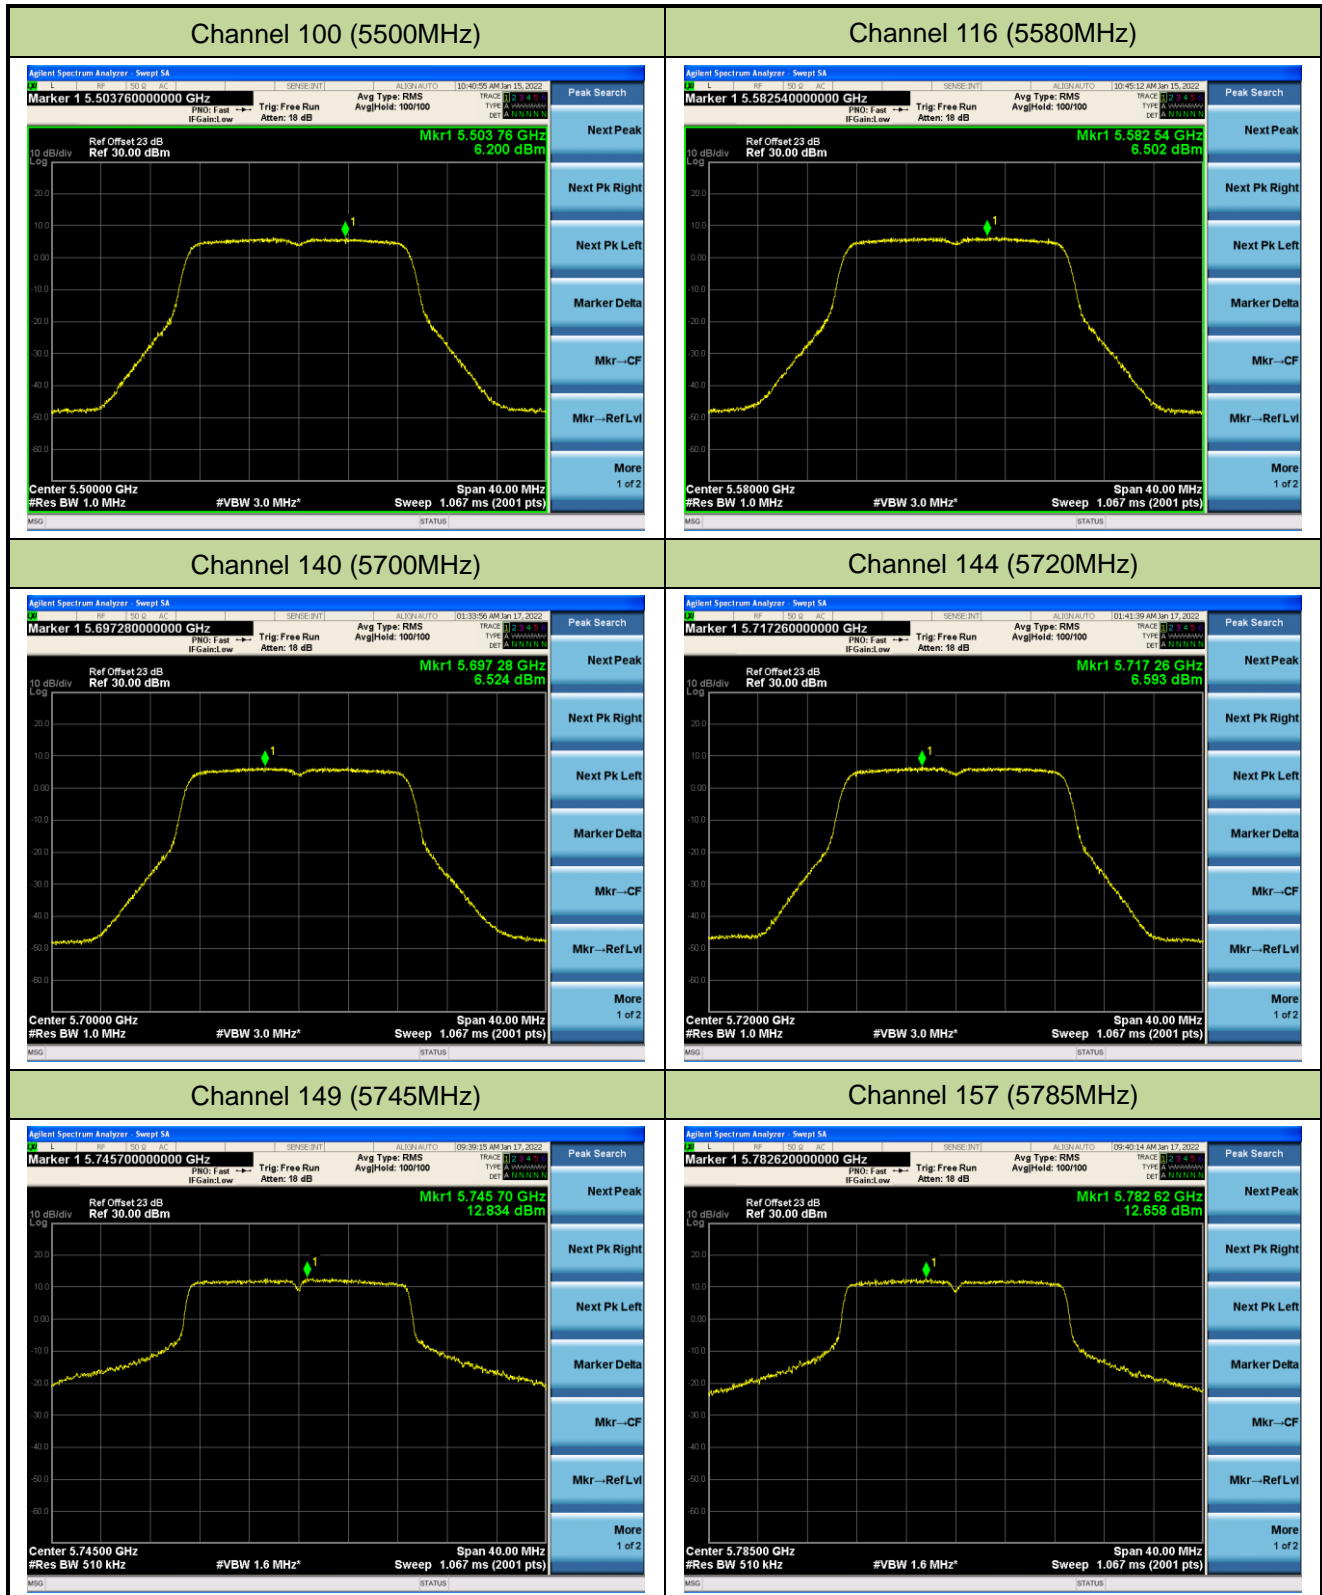

802.11a Power Spectral Density - Ant 2

Channel 36 (5180MHz)

Channel 44 (5220MHz)

Channel 48 (5240MHz)

Channel 52(5260MHz)

Channel 60 (5300MHz)

Channel 64 (5320MHz)

802.11n-HT20 Power Spectral Density - Ant 2

Channel 46 (5230MHz)

Channel 54 (5270MHz)

Channel 62(5310MHz)

Channel 102 (5510MHz)

Channel 110 (5550MHz)

802.11ac-VHT20 Power Spectral Density - Ant 2

Channel 36 (5180MHz)

Channel 44 (5220MHz)

Channel 48 (5240MHz)

Channel 52(5260MHz)

Channel 60 (5300MHz)

Channel 64 (5320MHz)

802.11ac-VHT40 Power Spectral Density - Ant 2

Channel 38 (5190MHz)

Channel 46 (5230MHz)

Channel 54 (5270MHz)

Channel 62(5310MHz)

Channel 102 (5510MHz)

Channel 110 (5550MHz)

802.11ac-VHT80 Power Spectral Density - Ant 2

Channel 42 (5210MHz)

Channel 58 (5290MHz)

Channel 106 (5530MHz)

Channel 138 (5690MHz)