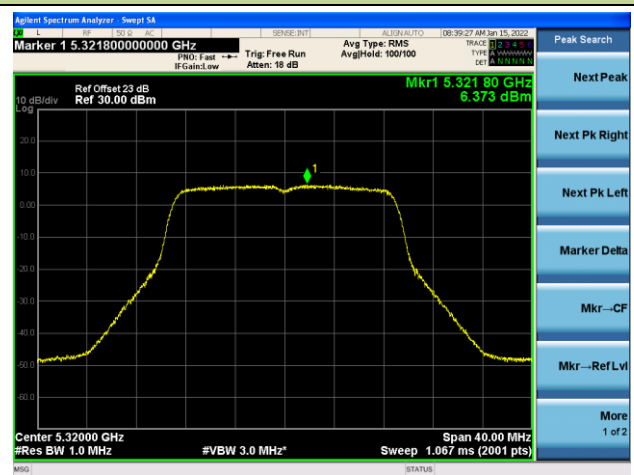

Channel 36 (5180MHz)

Channel 44 (5220MHz)

Channel 48 (5240MHz)

Channel 52(5260MHz)

Channel 60 (5300MHz)

Channel 64 (5320MHz)

802.11n-HT40 Power Spectral Density - Ant 2

Channel 38 (5190MHz)