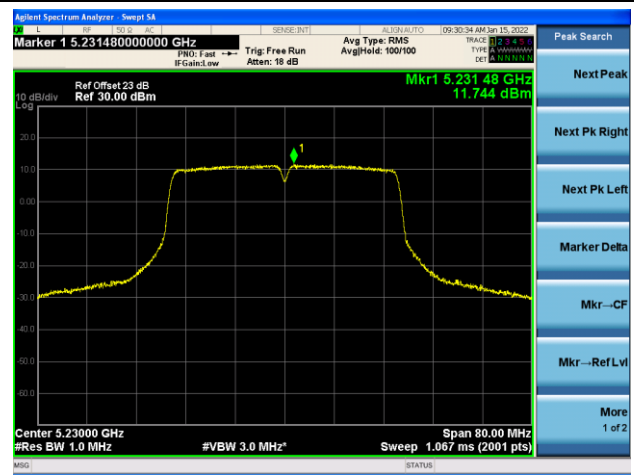

Channel 46 (5230MHz)