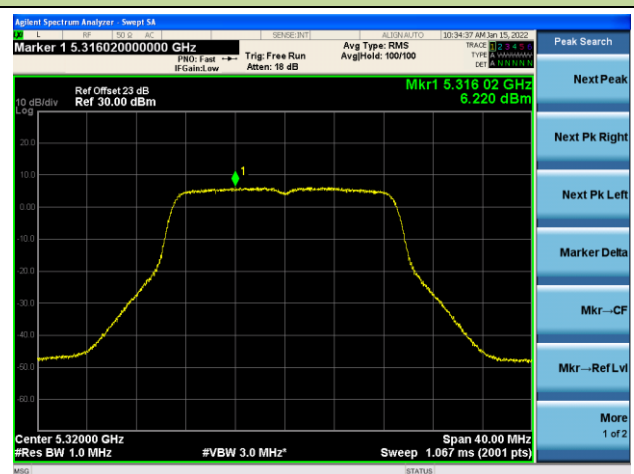

Channel 48 (5240MHz)

Channel 52(5260MHz)

Channel 60 (5300MHz)

Channel 64 (5320MHz)

802.11ac-VHT40 Power Spectral Density - Ant 2

Channel 38 (5190MHz)

Channel 46 (5230MHz)

Channel 54 (5270MHz)

Channel 62(5310MHz)

Channel 102 (5510MHz)

Channel 110 (5550MHz)

802.11ac-VHT80 Power Spectral Density - Ant 2

Channel 42 (5210MHz)

Channel 58 (5290MHz)

Channel 106 (5530MHz)

Channel 138 (5690MHz)