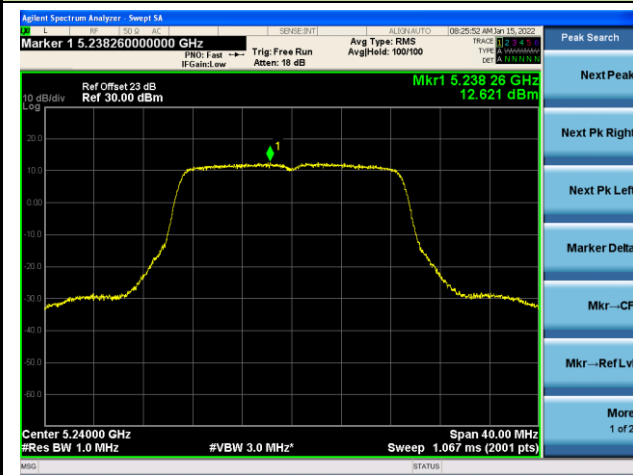

Channel 48 (5240MHz)