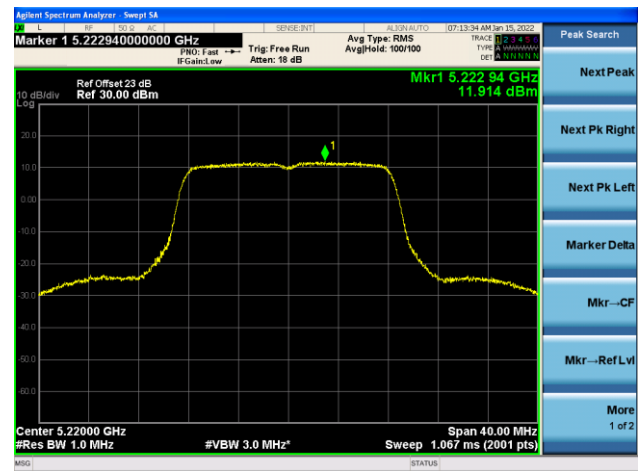

802.11a Power Spectral Density - Ant 2

Channel 36 (5180MHz)

Channel 44 (5220MHz)

Channel 48 (5240MHz)

Channel 52(5260MHz)

Channel 60 (5300MHz)

Channel 64 (5320MHz)

802.11n-HT20 Power Spectral Density - Ant 2