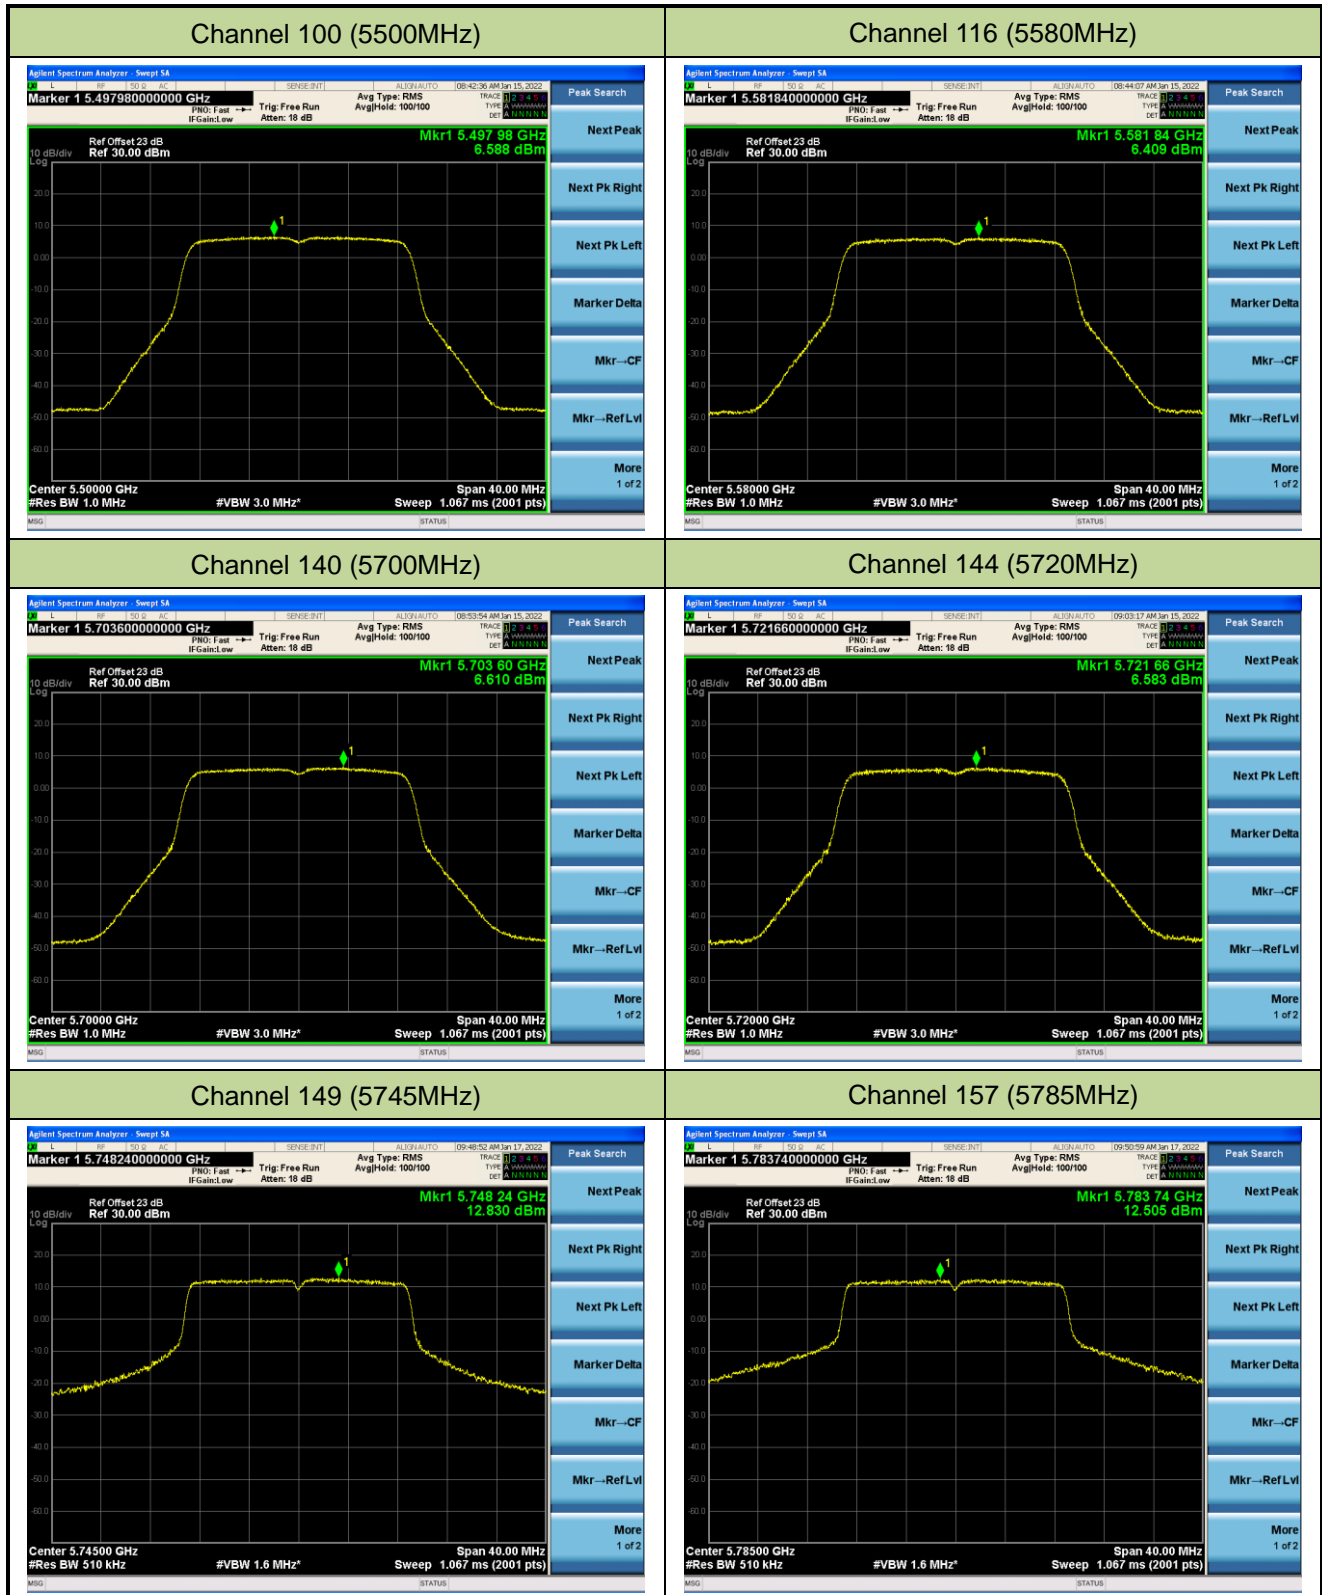

802.11a Power Spectral Density - Ant 2

Channel 36 (5180MHz)

Channel 44 (5220MHz)

Channel 48 (5240MHz)

Channel 52(5260MHz)

Channel 60 (5300MHz)

Channel 64 (5320MHz)

802.11n-HT20 Power Spectral Density - Ant 2

Channel 36 (5180MHz)

Channel 44 (5220MHz)

Channel 48 (5240MHz)

Channel 52(5260MHz)

Channel 60 (5300MHz)

Channel 64 (5320MHz)

802.11n-HT40 Power Spectral Density - Ant 2

Channel 38 (5190MHz)

Channel 46 (5230MHz)

Channel 54 (5270MHz)

Channel 62(5310MHz)

Channel 102 (5510MHz)

Channel 110 (5550MHz)

802.11ac-VHT20 Power Spectral Density - Ant 2

Channel 36 (5180MHz)

Channel 44 (5220MHz)

Channel 48 (5240MHz)

Channel 52(5260MHz)

Channel 60 (5300MHz)

Channel 64 (5320MHz)

802.11ac-VHT40 Power Spectral Density - Ant 2

Channel 38 (5190MHz)

Channel 46 (5230MHz)

Channel 54 (5270MHz)