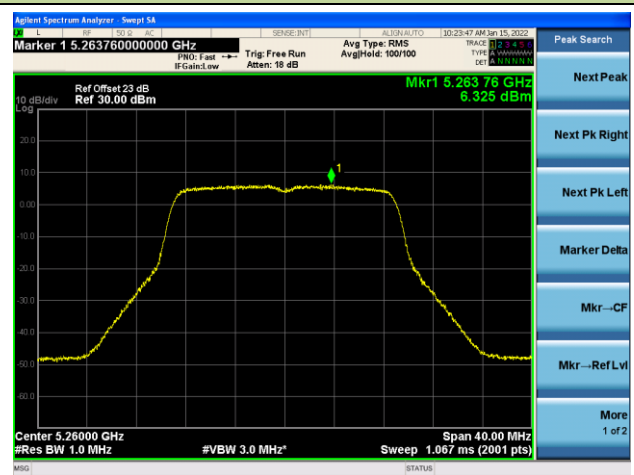

Channel 52(5260MHz)