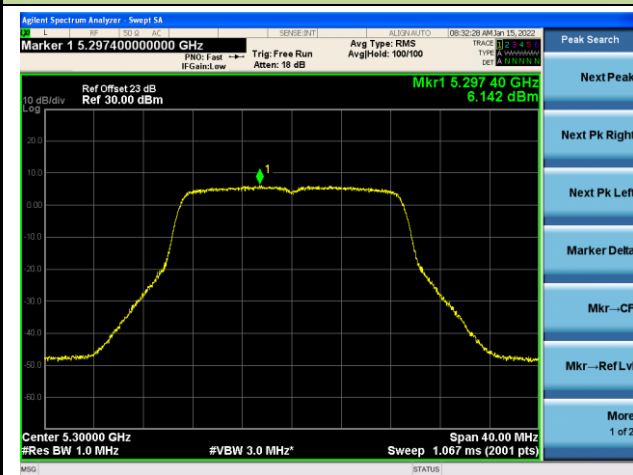

Channel 36 (5180MHz)

Channel 44 (5220MHz)

Channel 48 (5240MHz)

Channel 52(5260MHz)

Channel 60 (5300MHz)

Channel 64 (5320MHz)

802.11n-HT40 Power Spectral Density - Ant 2

Channel 38 (5190MHz)