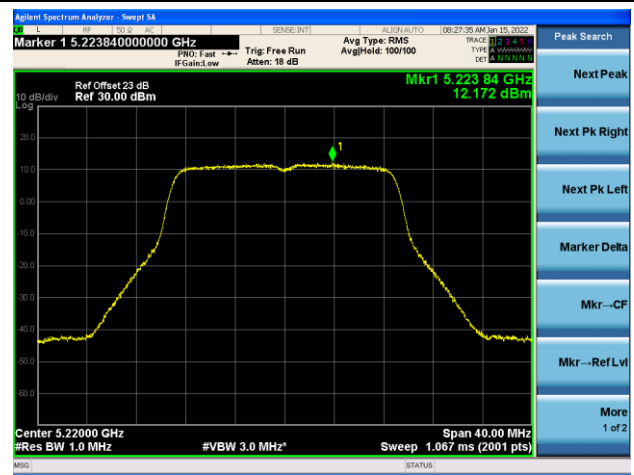

Channel 44 (5220MHz)