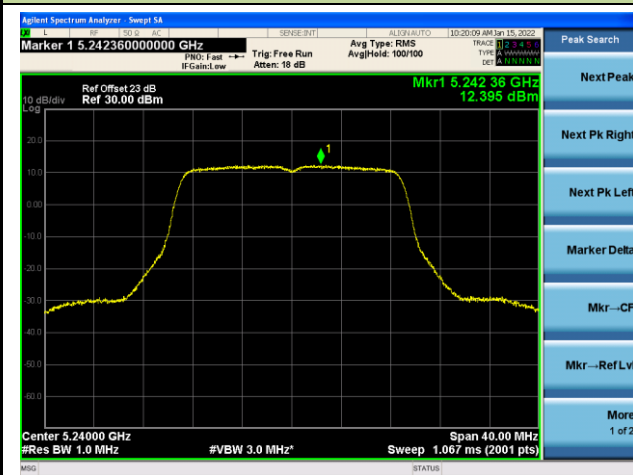

Channel 48 (5240MHz)