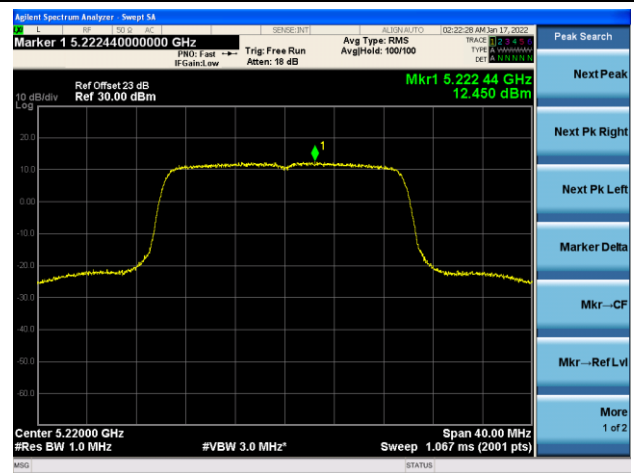

Channel 62(5310MHz)

Channel 102 (5510MHz)

Channel 110 (5550MHz)

802.11ac-VHT80 Power Spectral Density - Ant 2

Channel 42 (5210MHz)

Channel 58 (5290MHz)

Channel 106 (5530MHz)

Channel 138 (5690MHz)

Channel 155 (5775MHz)

802.11ax-HE20 Power Spectral Density - Ant 2

Channel 36 (5180MHz)

Channel 44 (5220MHz)

Channel 48 (5240MHz)

Channel 52(5260MHz)

Channel 60 (5300MHz)

Channel 64 (5320MHz)