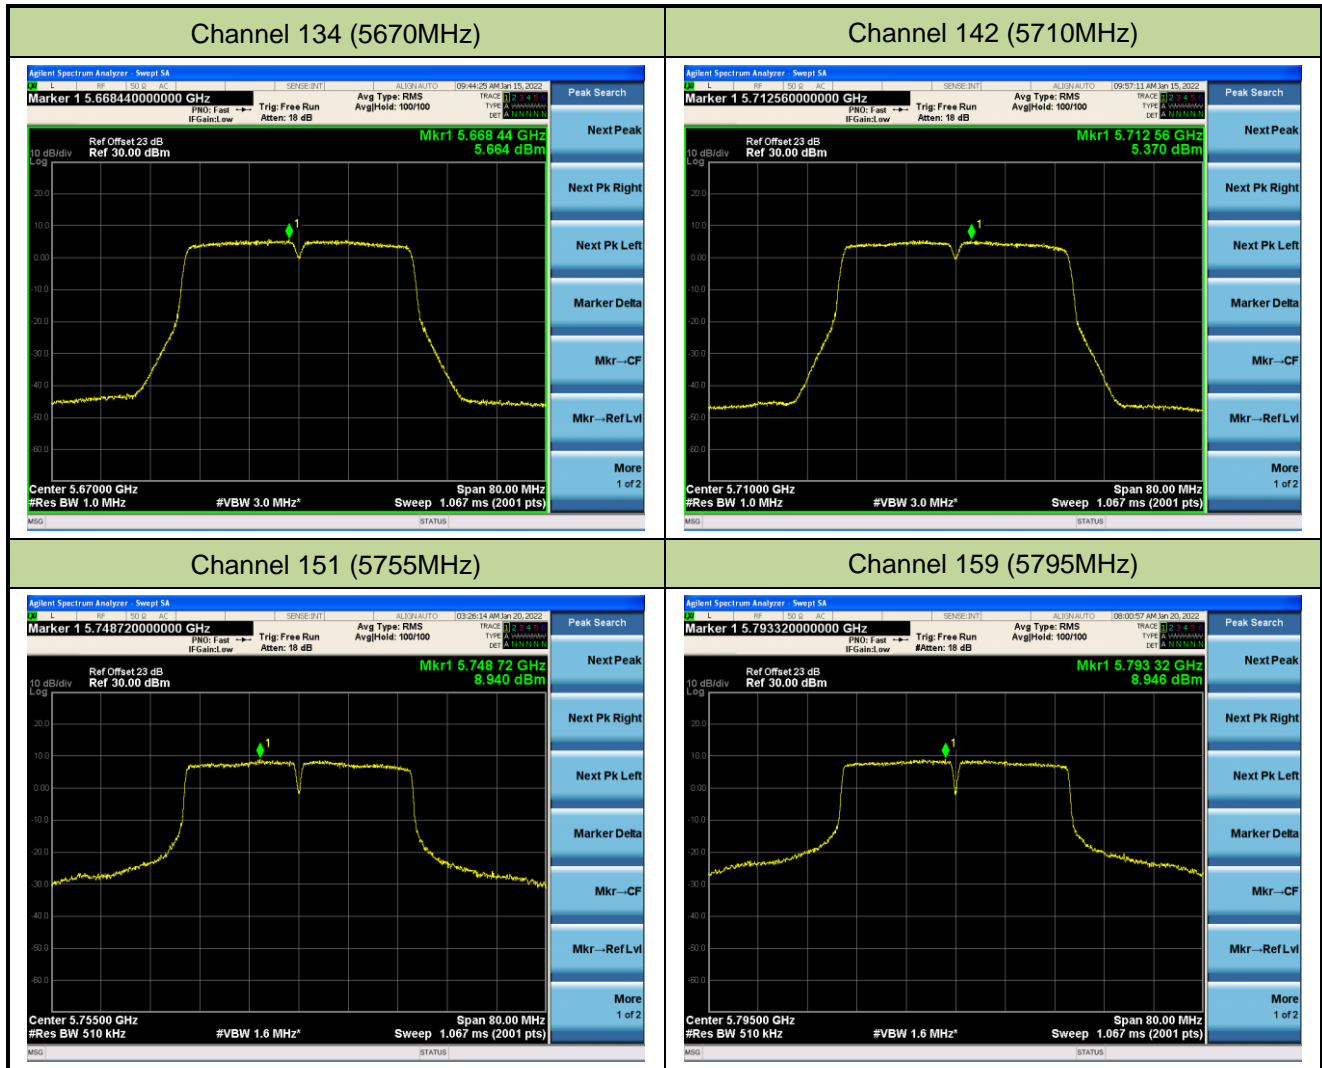

802.11n-HT20 Power Spectral Density - Ant 1

Channel 36 (5180MHz)

Channel 44 (5220MHz)

Channel 48 (5240MHz)

Channel 52(5260MHz)

Channel 60 (5300MHz)

Channel 64 (5320MHz)

802.11n-HT40 Power Spectral Density - Ant 1

Channel 38 (5190MHz)

Channel 46 (5230MHz)

Channel 54 (5270MHz)

Channel 62(5310MHz)

Channel 102 (5510MHz)

Channel 110 (5550MHz)

802.11ac-VHT20 Power Spectral Density - Ant 1

Channel 36 (5180MHz)

Channel 44 (5220MHz)

Channel 48 (5240MHz)

Channel 52(5260MHz)

Channel 60 (5300MHz)

Channel 64 (5320MHz)

802.11ac-VHT40 Power Spectral Density - Ant 1

Channel 38 (5190MHz)

Channel 46 (5230MHz)

Channel 54 (5270MHz)

Channel 62(5310MHz)

Channel 102 (5510MHz)

Channel 110 (5550MHz)

802.11ac-VHT80 Power Spectral Density - Ant 1

Channel 42 (5210MHz)

Channel 58 (5290MHz)

Channel 106 (5530MHz)