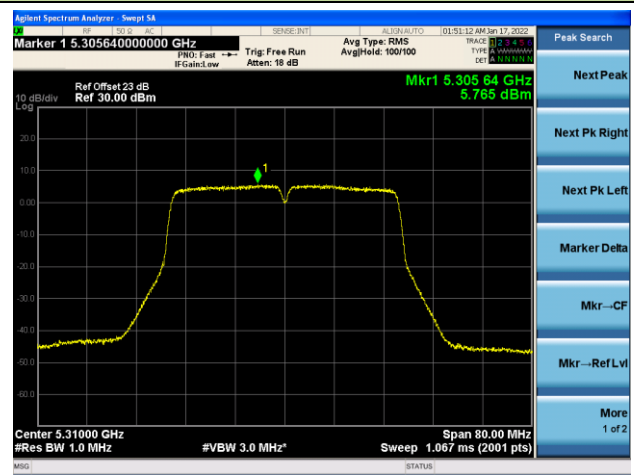

Channel 44 (5220MHz)

Channel 48 (5240MHz)

Channel 52(5260MHz)

Channel 60 (5300MHz)

Channel 64 (5320MHz)

802.11ac-VHT40 Power Spectral Density - Ant 1

Channel 38 (5190MHz)

Channel 46 (5230MHz)

Channel 54 (5270MHz)

Channel 62(5310MHz)

Channel 102 (5510MHz)

Channel 110 (5550MHz)

802.11ac-VHT80 Power Spectral Density - Ant 1

Channel 42 (5210MHz)

Channel 58 (5290MHz)

Channel 106 (5530MHz)