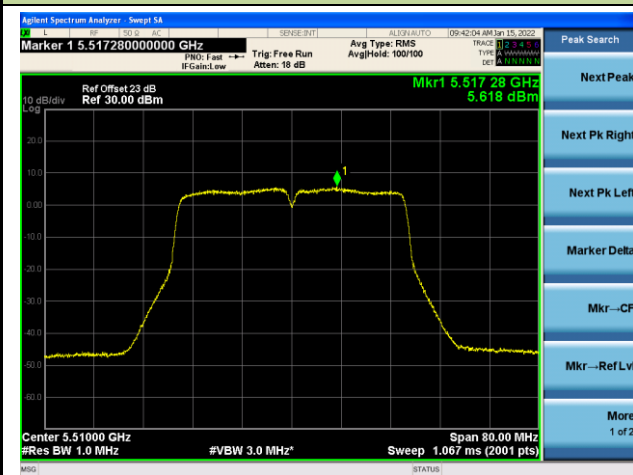

Channel 38 (5190MHz)

Channel 46 (5230MHz)

Channel 54 (5270MHz)

Channel 62(5310MHz)

Channel 102 (5510MHz)

Channel 110 (5550MHz)

802.11ac-VHT20 Power Spectral Density - Ant 1

Channel 36 (5180MHz)