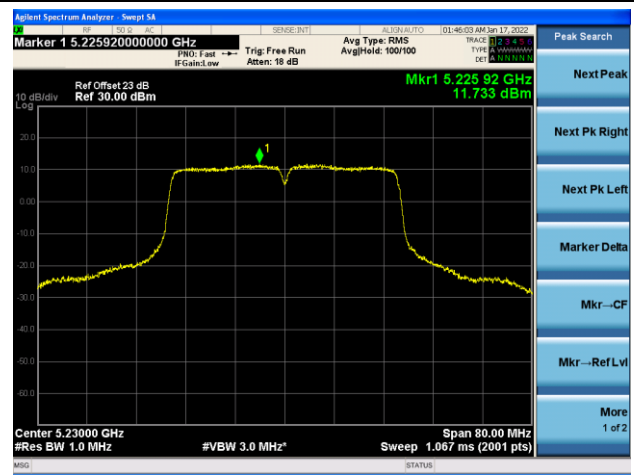

Channel 44 (5220MHz)

Channel 48 (5240MHz)

Channel 52(5260MHz)

Channel 60 (5300MHz)

Channel 64 (5320MHz)

802.11ac-VHT40 Power Spectral Density - Ant 1

Channel 38 (5190MHz)

Channel 46 (5230MHz)