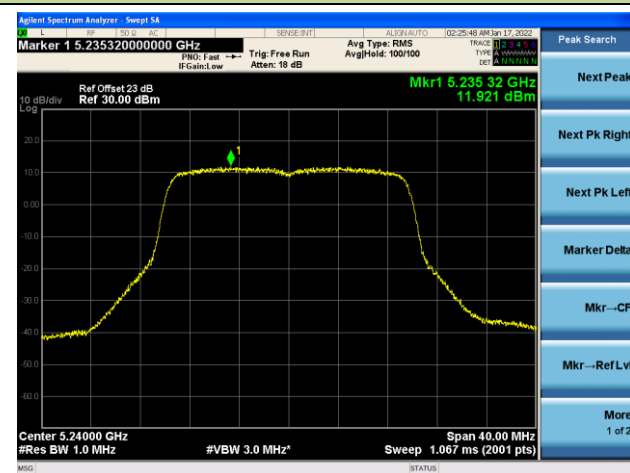

Channel 138 (5690MHz)

Channel 155 (5775MHz)

802.11ax-HE20 Power Spectral Density - Ant 1

Channel 36 (5180MHz)

Channel 44 (5220MHz)

Channel 48 (5240MHz)

Channel 52(5260MHz)

Channel 60 (5300MHz)