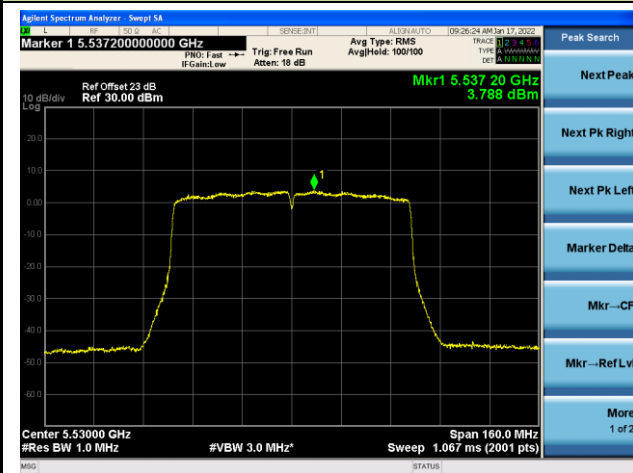

Channel 54 (5270MHz)

Channel 62(5310MHz)

Channel 102 (5510MHz)

Channel 110 (5550MHz)

802.11ac-VHT80 Power Spectral Density - Ant 1

Channel 42 (5210MHz)

Channel 58 (5290MHz)

Channel 106 (5530MHz)