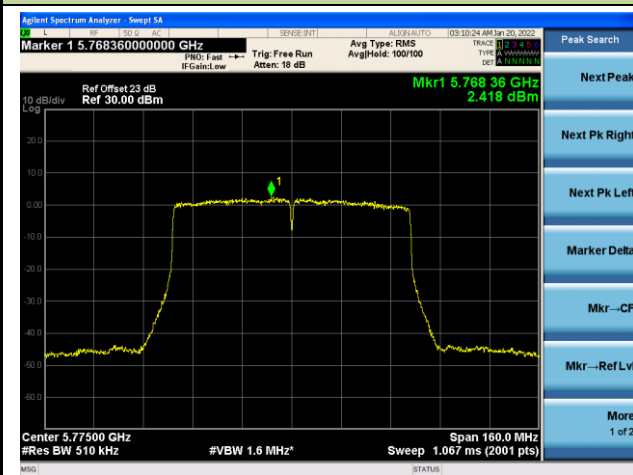

Channel 155 (5775MHz)