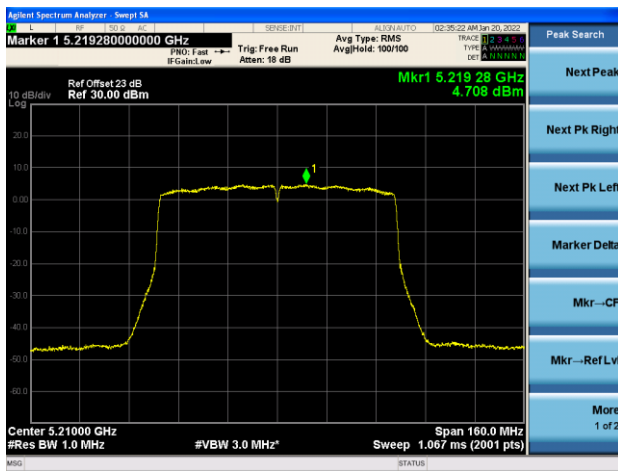

Channel 64 (5320MHz)

802.11ax-HE40 Power Spectral Density - Ant 1

Channel 38 (5190MHz)

Channel 46 (5230MHz)

Channel 54 (5270MHz)

Channel 62(5310MHz)

Channel 102 (5510MHz)

Channel 110 (5550MHz)

802.11ax-HE80 Power Spectral Density - Ant 1

Channel 42 (5210MHz)

Channel 58 (5290MHz)

Channel 106 (5530MHz)

Channel 138 (5690MHz)

Channel 155 (5775MHz)