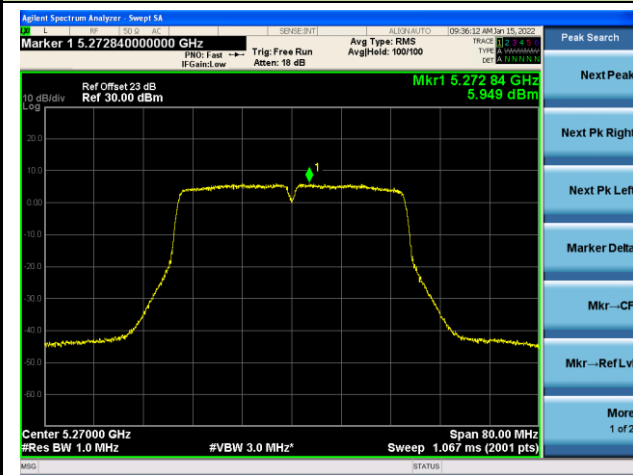

Channel 54 (5270MHz)