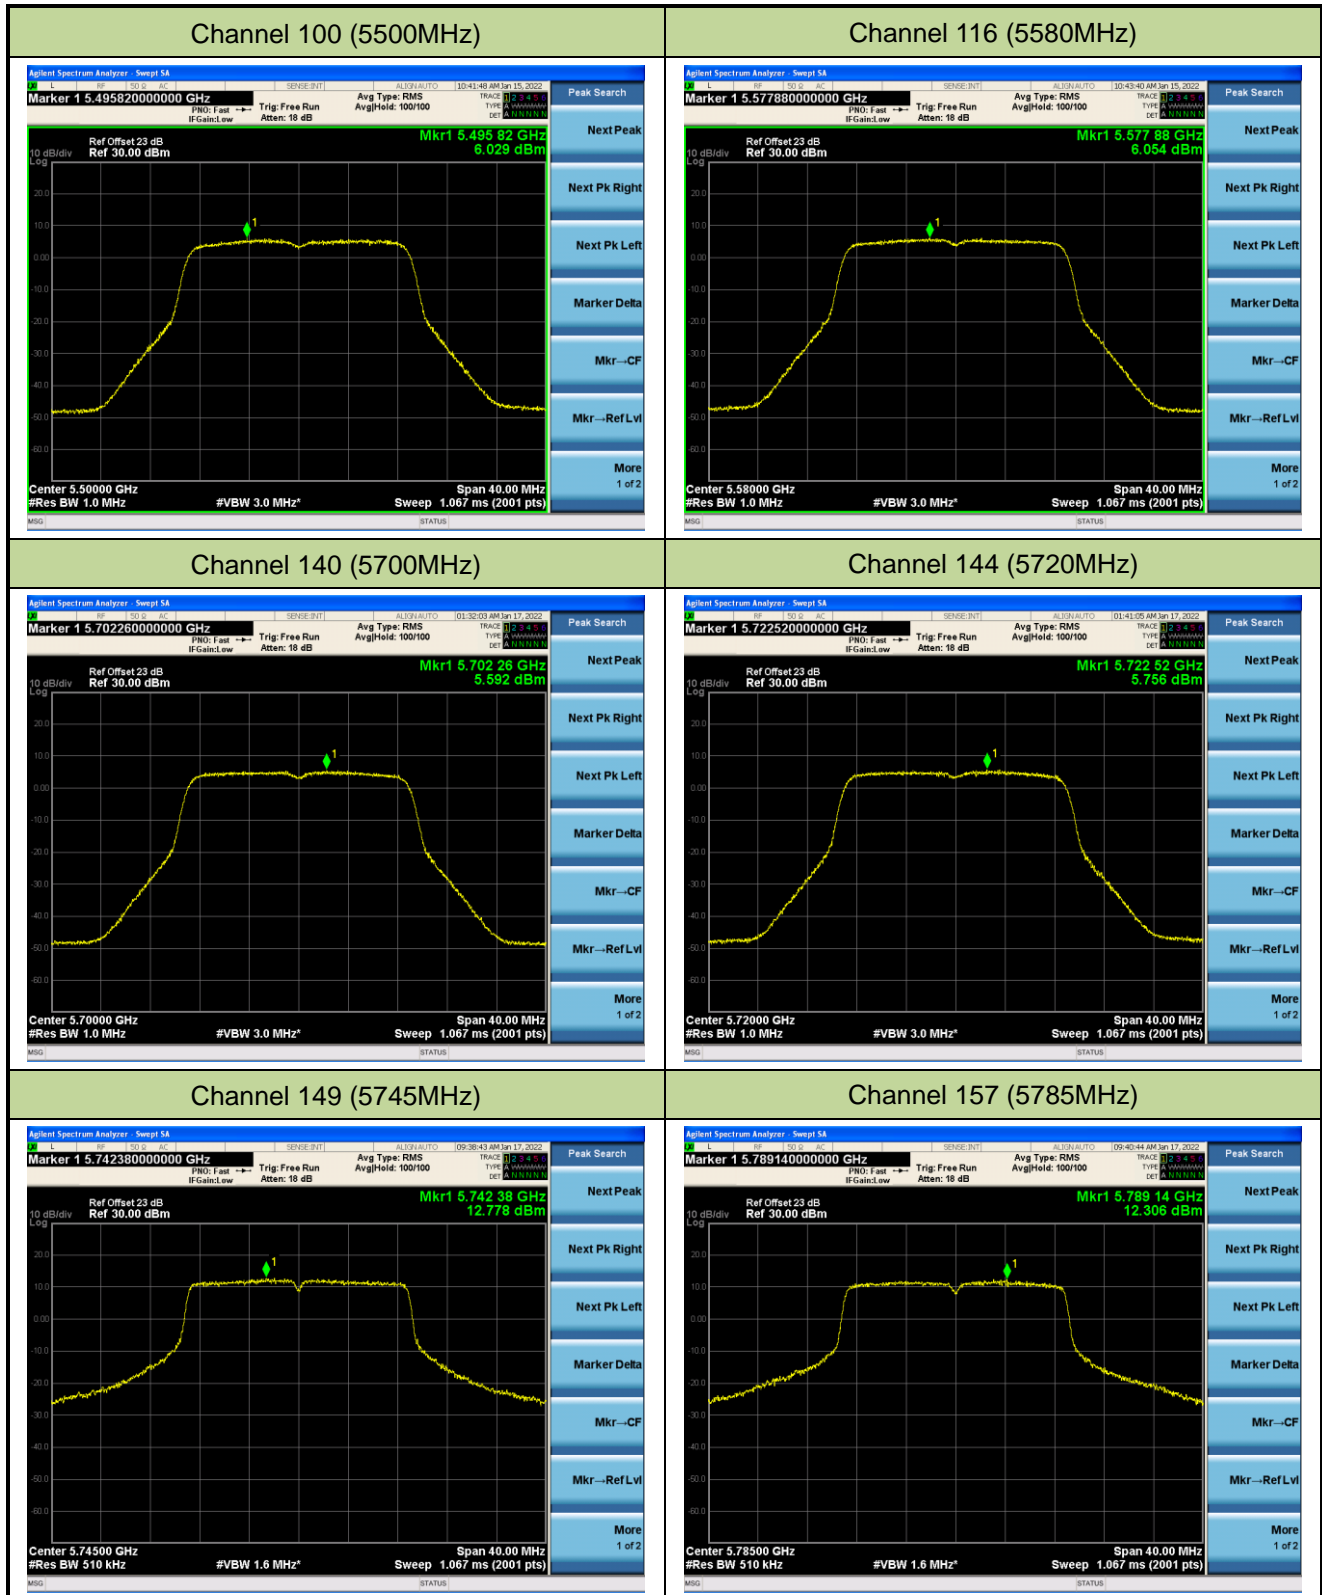

Channel 38 (5190MHz)

Channel 46 (5230MHz)

Channel 54 (5270MHz)

Channel 62(5310MHz)

Channel 102 (5510MHz)

Channel 110 (5550MHz)

802.11ac-VHT20 Power Spectral Density - Ant 1

Channel 36 (5180MHz)

Channel 44 (5220MHz)

Channel 48 (5240MHz)

Channel 52(5260MHz)

Channel 60 (5300MHz)

Channel 64 (5320MHz)

802.11ac-VHT40 Power Spectral Density - Ant 1

Channel 38 (5190MHz)

Channel 46 (5230MHz)

Channel 54 (5270MHz)

Channel 62(5310MHz)

Channel 102 (5510MHz)

Channel 110 (5550MHz)

802.11ac-VHT80 Power Spectral Density - Ant 1

Channel 42 (5210MHz)

Channel 58 (5290MHz)

Channel 106 (5530MHz)

Channel 138 (5690MHz)

Channel 155 (5775MHz)

802.11ax-HE20 Power Spectral Density - Ant 1

Channel 36 (5180MHz)

Channel 44 (5220MHz)

Channel 48 (5240MHz)

Channel 52(5260MHz)

Channel 60 (5300MHz)