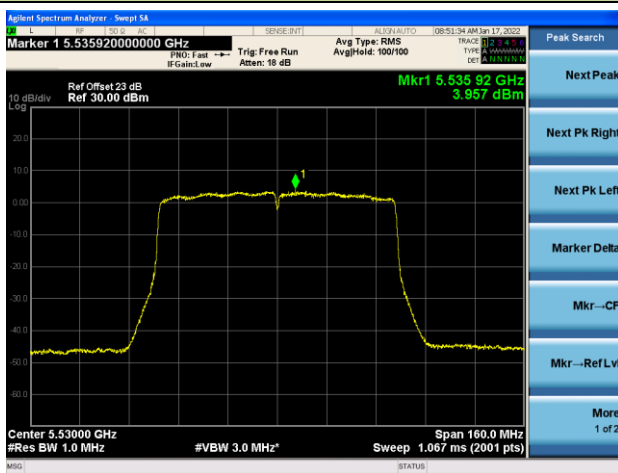

802.11ax-HE80 Power Spectral Density - Ant 1

Channel 42 (5210MHz)

Channel 58 (5290MHz)

Channel 106 (5530MHz)

Channel 138 (5690MHz)

Channel 155 (5775MHz)