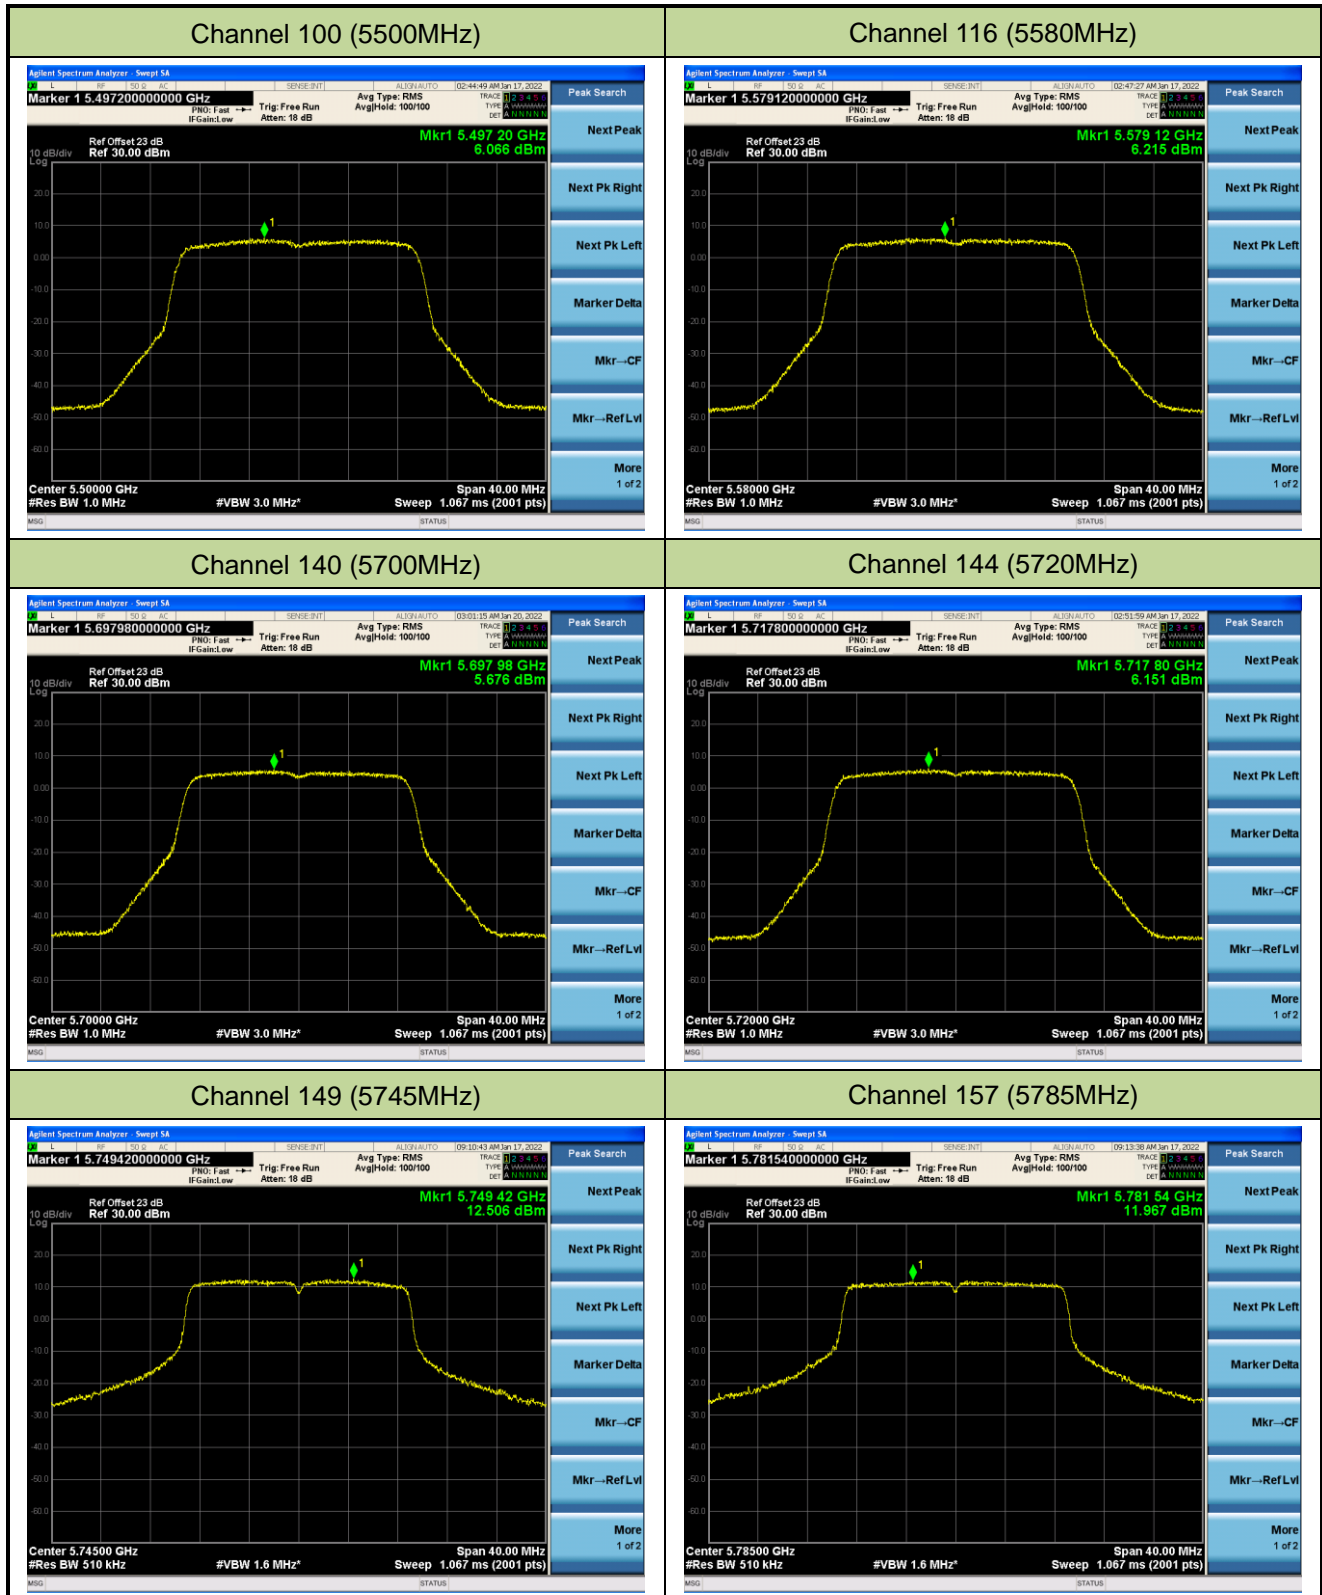

Channel 44 (5220MHz)

Channel 48 (5240MHz)

Channel 52(5260MHz)

Channel 60 (5300MHz)

Channel 64 (5320MHz)

802.11ac-VHT40 Power Spectral Density - Ant 1

Channel 38 (5190MHz)

Channel 46 (5230MHz)

Channel 54 (5270MHz)

Channel 62(5310MHz)

Channel 102 (5510MHz)

Channel 110 (5550MHz)

802.11ac-VHT80 Power Spectral Density - Ant 1

Channel 42 (5210MHz)

Channel 58 (5290MHz)

Channel 106 (5530MHz)

Channel 138 (5690MHz)

Channel 155 (5775MHz)

802.11ax-HE20 Power Spectral Density - Ant 1

Channel 36 (5180MHz)

Channel 44 (5220MHz)

Channel 48 (5240MHz)

Channel 52(5260MHz)

Channel 60 (5300MHz)

Channel 64 (5320MHz)

802.11ax-HE40 Power Spectral Density - Ant 1

Channel 38 (5190MHz)

Channel 46 (5230MHz)

Channel 54 (5270MHz)

Channel 62(5310MHz)

Channel 102 (5510MHz)

Channel 110 (5550MHz)