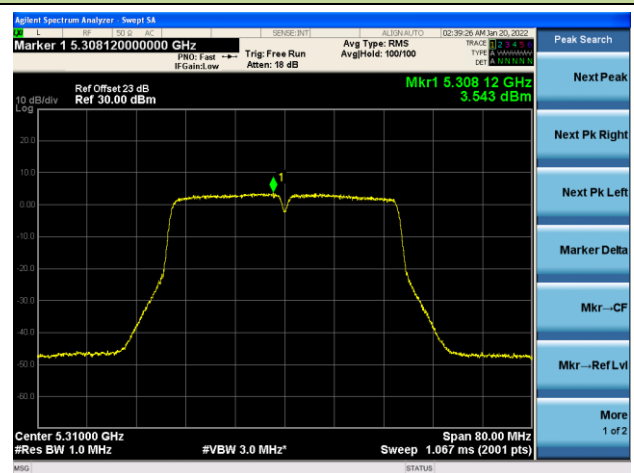

Channel 64 (5320MHz)

802.11ax-HE40 Power Spectral Density - Ant 1

Channel 38 (5190MHz)

Channel 46 (5230MHz)

Channel 54 (5270MHz)

Channel 62(5310MHz)

Channel 102 (5510MHz)

Channel 110 (5550MHz)