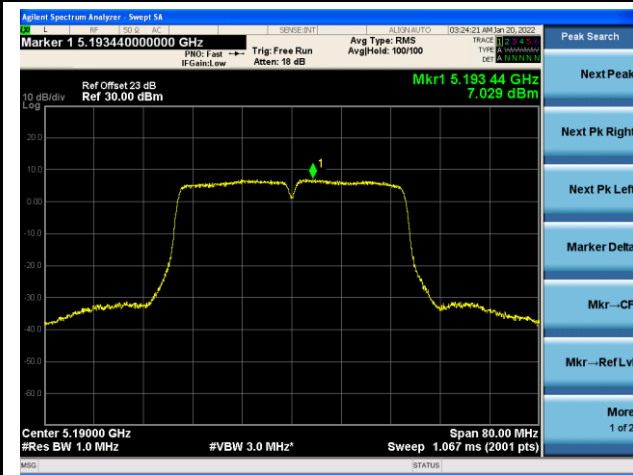

802.11n-HT20 Power Spectral Density - Ant 1

Channel 36 (5180MHz)

Channel 44 (5220MHz)

Channel 48 (5240MHz)

Channel 52(5260MHz)

Channel 60 (5300MHz)

Channel 64 (5320MHz)

802.11n-HT40 Power Spectral Density - Ant 1

Channel 38 (5190MHz)

Channel 46 (5230MHz)

Channel 54 (5270MHz)

Channel 62(5310MHz)

Channel 102 (5510MHz)

Channel 110 (5550MHz)

802.11ac-VHT20 Power Spectral Density - Ant 1

Channel 36 (5180MHz)