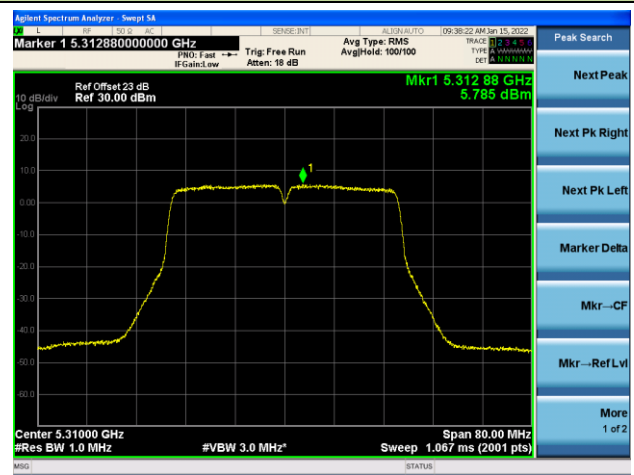

Channel 38 (5190MHz)

Channel 46 (5230MHz)

Channel 54 (5270MHz)

Channel 62(5310MHz)

Channel 102 (5510MHz)

Channel 110 (5550MHz)

802.11ac-VHT20 Power Spectral Density - Ant 1

Channel 36 (5180MHz)