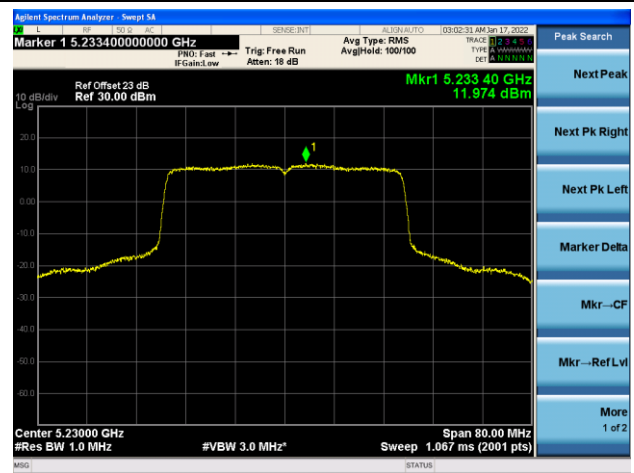

Channel 64 (5320MHz)

802.11ax-HE40 Power Spectral Density - Ant 1

Channel 38 (5190MHz)

Channel 46 (5230MHz)

Channel 54 (5270MHz)

Channel 62(5310MHz)

Channel 102 (5510MHz)

Channel 110 (5550MHz)