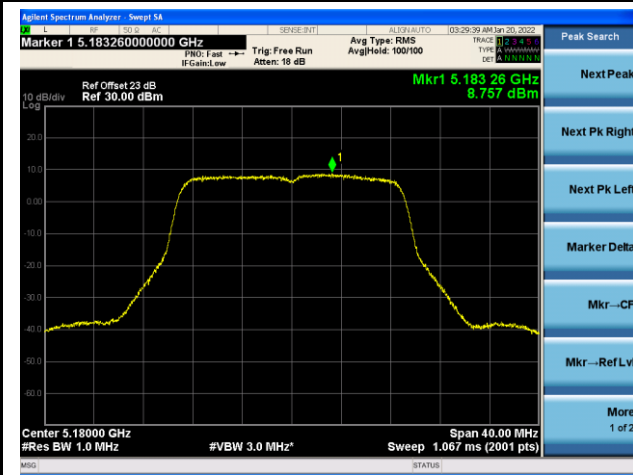

802.11n-HT20 Power Spectral Density - Ant 1

Channel 36 (5180MHz)

Channel 44 (5220MHz)

Channel 48 (5240MHz)

Channel 52(5260MHz)

Channel 60 (5300MHz)

Channel 64 (5320MHz)

802.11n-HT40 Power Spectral Density - Ant 1

Channel 38 (5190MHz)

Channel 46 (5230MHz)

Channel 54 (5270MHz)

Channel 62(5310MHz)

Channel 102 (5510MHz)

Channel 110 (5550MHz)

802.11ac-VHT20 Power Spectral Density - Ant 1

Channel 36 (5180MHz)