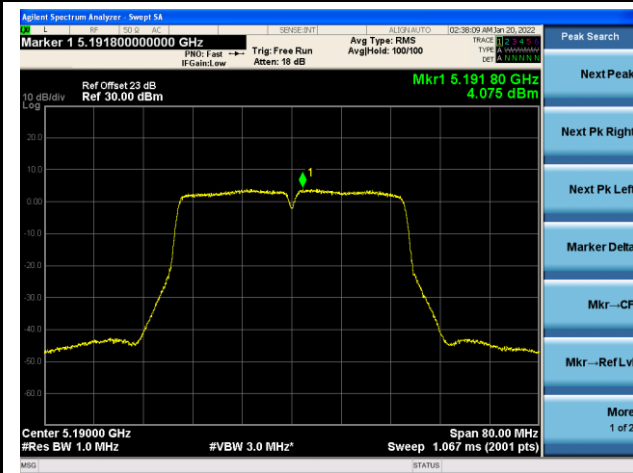

Channel 64 (5320MHz)

802.11ax-HE40 Power Spectral Density - Ant 1

Channel 38 (5190MHz)

Channel 46 (5230MHz)

Channel 54 (5270MHz)

Channel 62(5310MHz)

Channel 102 (5510MHz)

Channel 110 (5550MHz)

802.11ax-HE80 Power Spectral Density - Ant 1

Channel 42 (5210MHz)

Channel 58 (5290MHz)

Channel 106 (5530MHz)

Channel 138 (5690MHz)

Channel 155 (5775MHz)