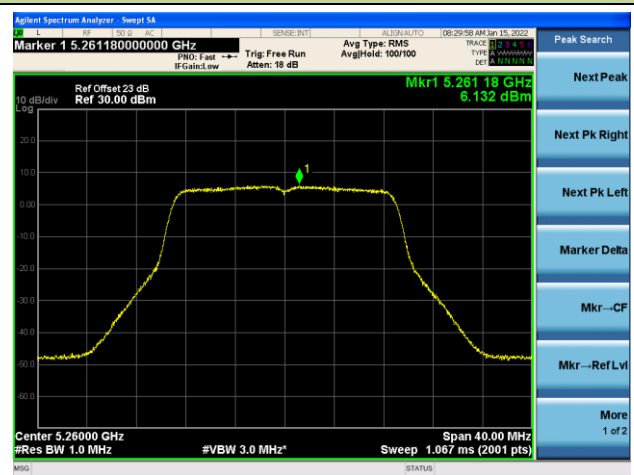

802.11n-HT20 Power Spectral Density - Ant 1

Channel 36 (5180MHz)

Channel 44 (5220MHz)

Channel 48 (5240MHz)

Channel 52(5260MHz)

Channel 60 (5300MHz)

Channel 64 (5320MHz)

802.11n-HT40 Power Spectral Density - Ant 1