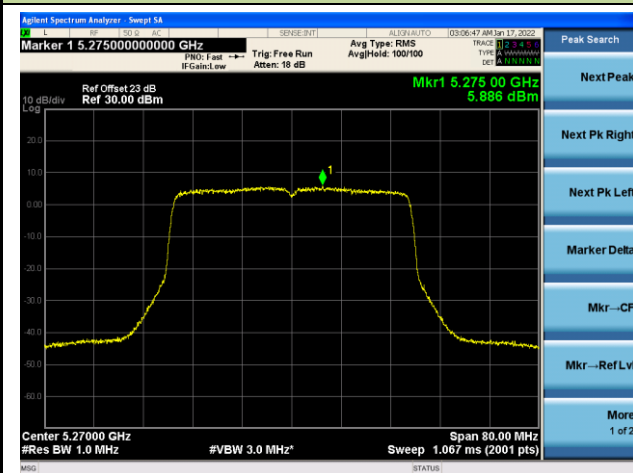

Channel 64 (5320MHz)

802.11ax-HE40 Power Spectral Density - Ant 1

Channel 38 (5190MHz)

Channel 46 (5230MHz)

Channel 54 (5270MHz)

Channel 62(5310MHz)

Channel 102 (5510MHz)

Channel 110 (5550MHz)

802.11ax-HE80 Power Spectral Density - Ant 1

Channel 42 (5210MHz)

Channel 58 (5290MHz)

Channel 106 (5530MHz)

Channel 138 (5690MHz)

Channel 155 (5775MHz)