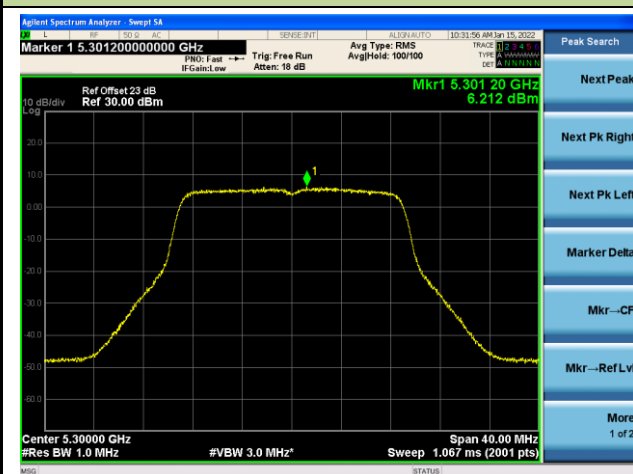

Channel 44 (5220MHz)

Channel 48 (5240MHz)

Channel 52(5260MHz)

Channel 60 (5300MHz)

Channel 64 (5320MHz)

802.11ac-VHT40 Power Spectral Density - Ant 1

Channel 38 (5190MHz)

Channel 46 (5230MHz)

Channel 54 (5270MHz)

Channel 62(5310MHz)

Channel 102 (5510MHz)

Channel 110 (5550MHz)

802.11ac-VHT80 Power Spectral Density - Ant 1

Channel 42 (5210MHz)

Channel 58 (5290MHz)

Channel 106 (5530MHz)