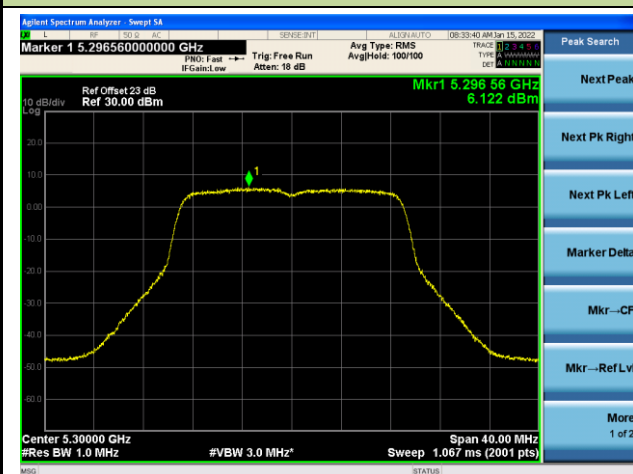

802.11n-HT20 Power Spectral Density - Ant 1

Channel 36 (5180MHz)

Channel 44 (5220MHz)

Channel 48 (5240MHz)

Channel 52(5260MHz)

Channel 60 (5300MHz)

Channel 64 (5320MHz)

802.11n-HT40 Power Spectral Density - Ant 1

Channel 38 (5190MHz)

Channel 46 (5230MHz)

Channel 54 (5270MHz)

Channel 62(5310MHz)

Channel 102 (5510MHz)

Channel 110 (5550MHz)

802.11ac-VHT20 Power Spectral Density - Ant 1

Channel 36 (5180MHz)