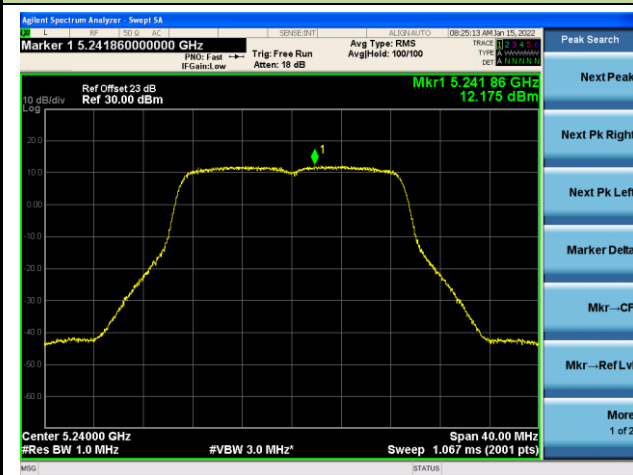

802.11n-HT20 Power Spectral Density - Ant 1

Channel 36 (5180MHz)

Channel 44 (5220MHz)

Channel 48 (5240MHz)

Channel 52(5260MHz)

Channel 60 (5300MHz)

Channel 64 (5320MHz)

802.11n-HT40 Power Spectral Density - Ant 1