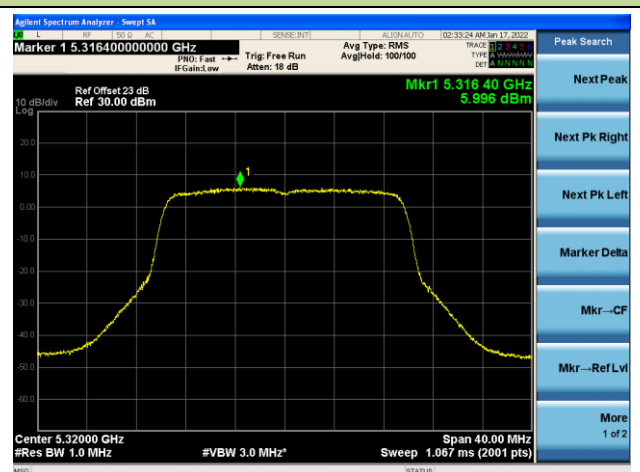

Channel 64 (5320MHz)