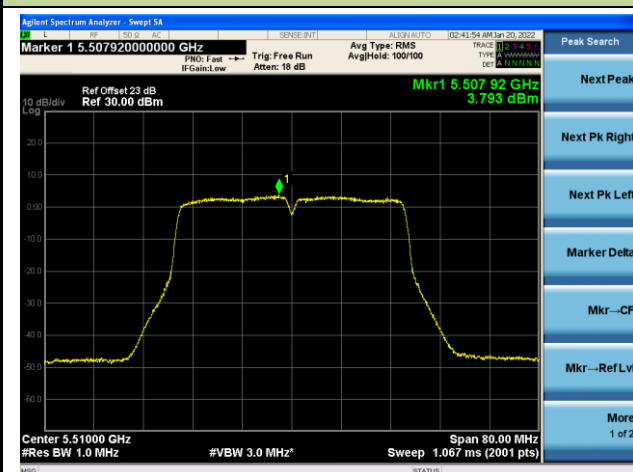

Channel 64 (5320MHz)

802.11ax-HE40 Power Spectral Density - Ant 1

Channel 38 (5190MHz)

Channel 46 (5230MHz)

Channel 54 (5270MHz)

Channel 62(5310MHz)

Channel 102 (5510MHz)

Channel 110 (5550MHz)

802.11ax-HE80 Power Spectral Density - Ant 1

Channel 42 (5210MHz)

Channel 58 (5290MHz)

Channel 106 (5530MHz)

Channel 138 (5690MHz)

Channel 155 (5775MHz)