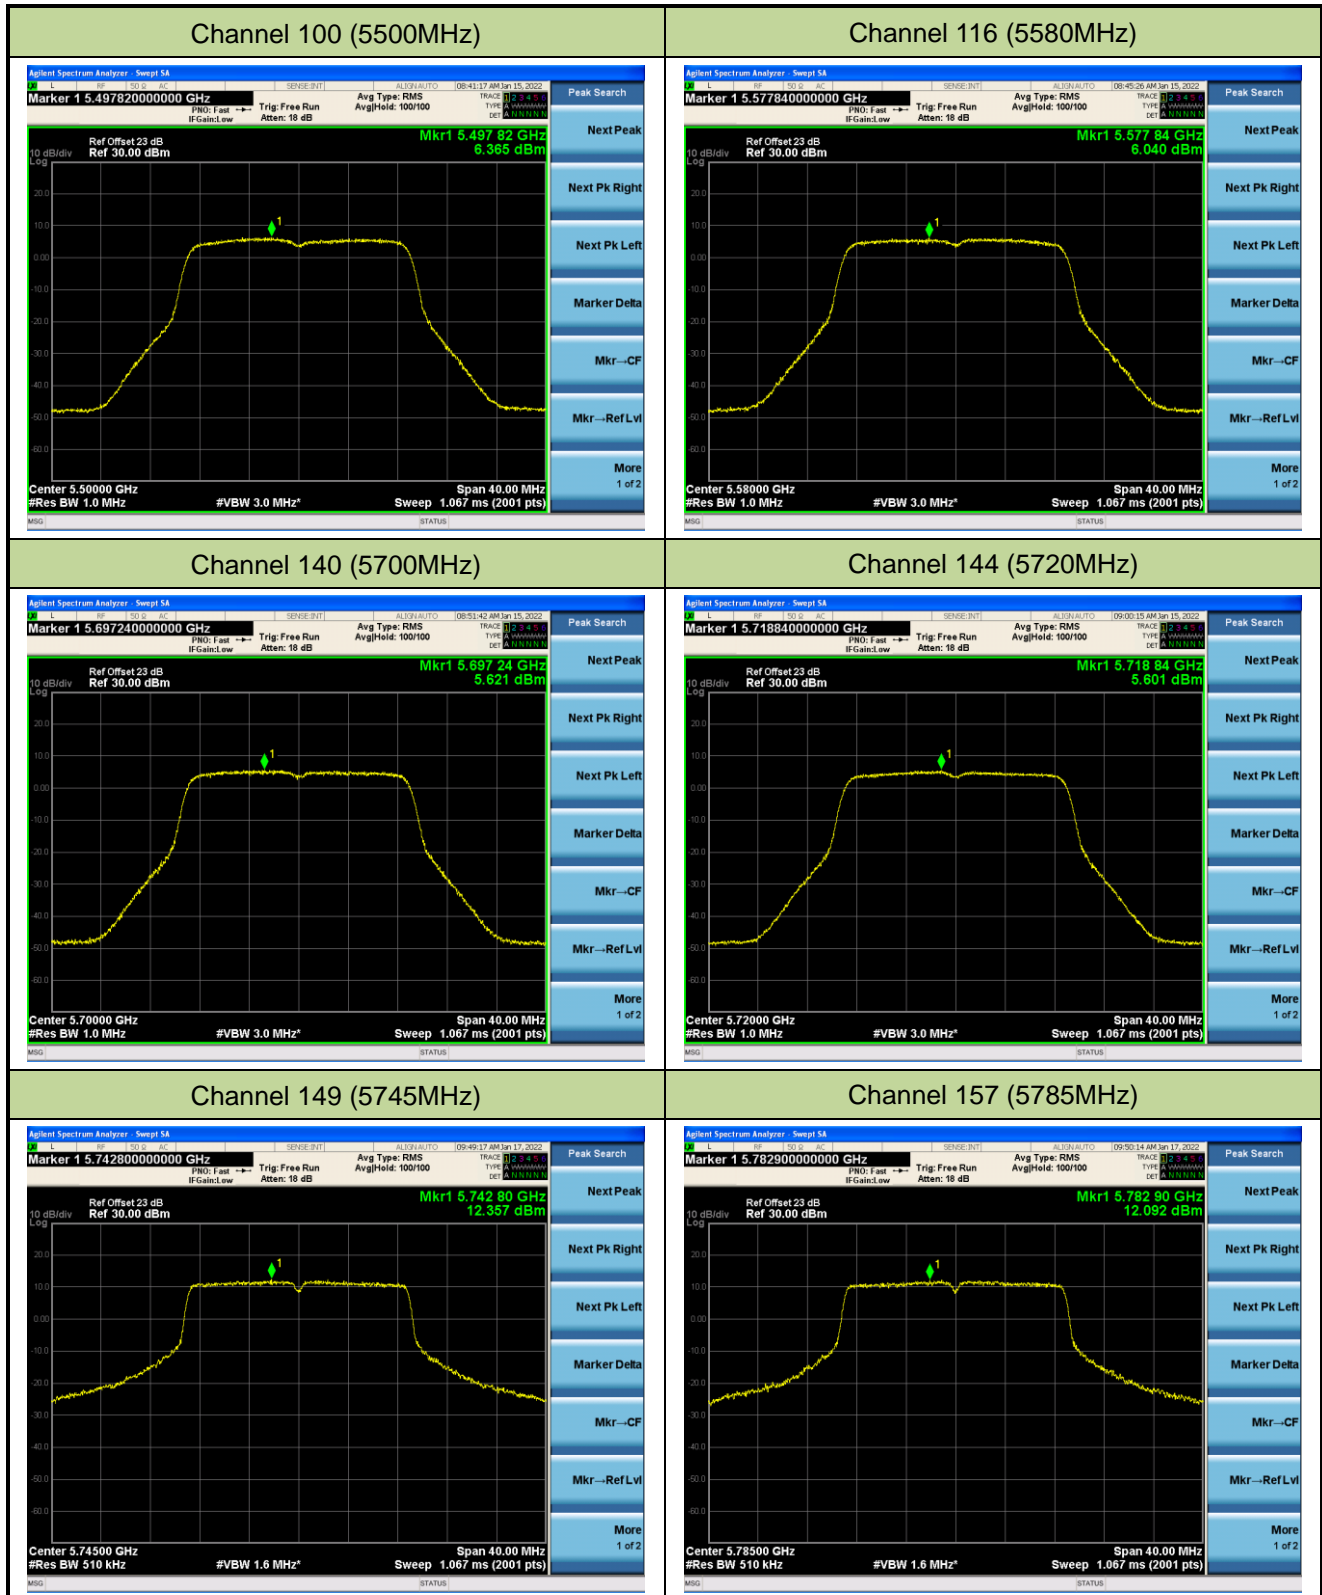

802.11n-HT20 Power Spectral Density - Ant 1

Channel 36 (5180MHz)

Channel 44 (5220MHz)

Channel 48 (5240MHz)

Channel 52(5260MHz)

Channel 60 (5300MHz)

Channel 64 (5320MHz)

802.11n-HT40 Power Spectral Density - Ant 1

Channel 38 (5190MHz)

Channel 46 (5230MHz)

Channel 54 (5270MHz)

Channel 62(5310MHz)

Channel 102 (5510MHz)

Channel 110 (5550MHz)

802.11ac-VHT20 Power Spectral Density - Ant 1

Channel 36 (5180MHz)

Channel 44 (5220MHz)

Channel 48 (5240MHz)

Channel 52(5260MHz)

Channel 60 (5300MHz)

Channel 64 (5320MHz)

802.11ac-VHT40 Power Spectral Density - Ant 1

Channel 38 (5190MHz)

Channel 46 (5230MHz)

Channel 54 (5270MHz)

Channel 62(5310MHz)

Channel 102 (5510MHz)

Channel 110 (5550MHz)

802.11ac-VHT80 Power Spectral Density - Ant 1

Channel 42 (5210MHz)

Channel 58 (5290MHz)

Channel 106 (5530MHz)