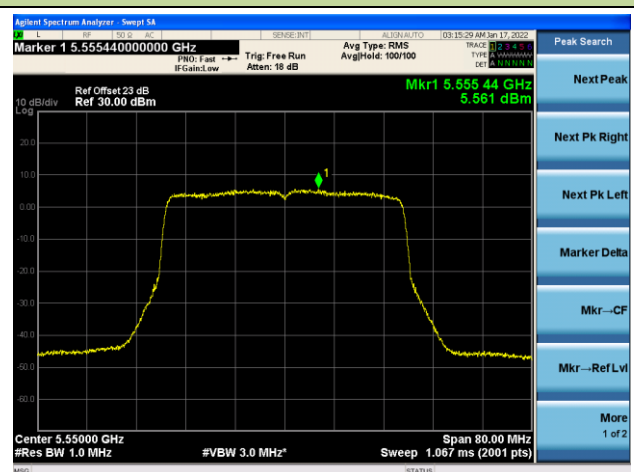

Channel 64 (5320MHz)

802.11ax-HE40 Power Spectral Density - Ant 1

Channel 38 (5190MHz)

Channel 46 (5230MHz)

Channel 54 (5270MHz)

Channel 62(5310MHz)

Channel 102 (5510MHz)

Channel 110 (5550MHz)