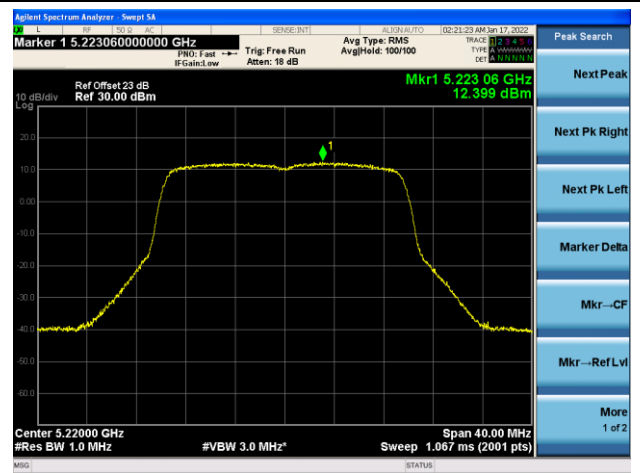

Channel 138 (5690MHz)

Channel 155 (5775MHz)

802.11ax-HE20 Power Spectral Density - Ant 1

Channel 36 (5180MHz)

Channel 44 (5220MHz)

Channel 48 (5240MHz)

Channel 52(5260MHz)

Channel 60 (5300MHz)