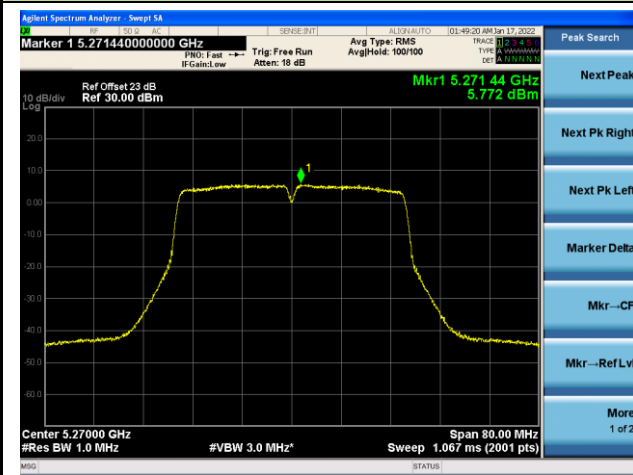

Channel 44 (5220MHz)

Channel 48 (5240MHz)

Channel 52(5260MHz)

Channel 60 (5300MHz)

Channel 64 (5320MHz)

802.11ac-VHT40 Power Spectral Density - Ant 1

Channel 38 (5190MHz)

Channel 46 (5230MHz)

Channel 54 (5270MHz)

Channel 62(5310MHz)

Channel 102 (5510MHz)

Channel 110 (5550MHz)

802.11ac-VHT80 Power Spectral Density - Ant 1

Channel 42 (5210MHz)

Channel 58 (5290MHz)

Channel 106 (5530MHz)