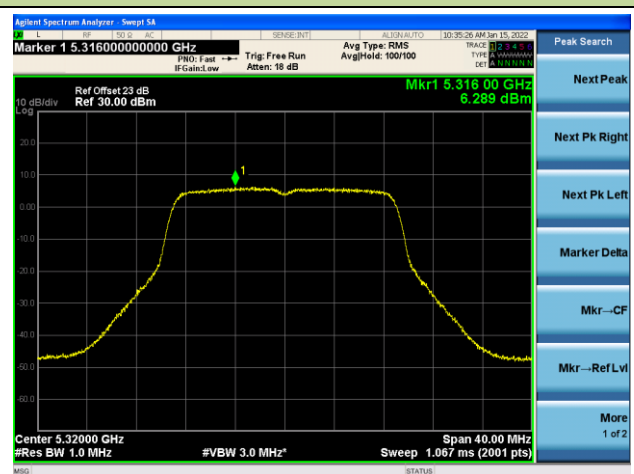

Channel 44 (5220MHz)

Channel 48 (5240MHz)

Channel 52(5260MHz)

Channel 60 (5300MHz)

Channel 64 (5320MHz)

802.11ac-VHT40 Power Spectral Density - Ant 1

Channel 38 (5190MHz)

Channel 46 (5230MHz)

Channel 54 (5270MHz)

Channel 62(5310MHz)

Channel 102 (5510MHz)

Channel 110 (5550MHz)

802.11ac-VHT80 Power Spectral Density - Ant 1

Channel 42 (5210MHz)

Channel 58 (5290MHz)

Channel 106 (5530MHz)