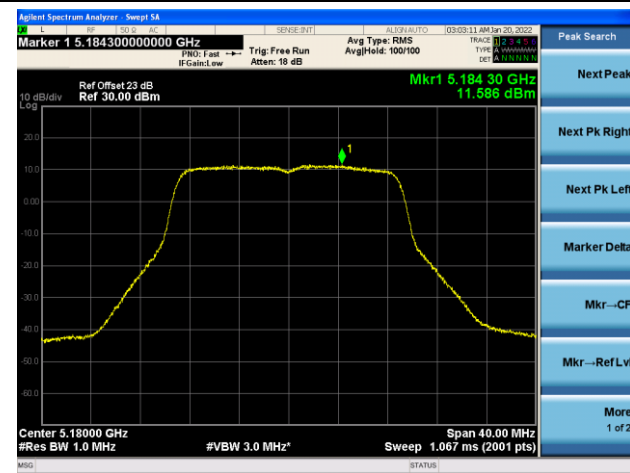

Channel 138 (5690MHz)

Channel 155 (5775MHz)

802.11ax-HE20 Power Spectral Density - Ant 1

Channel 36 (5180MHz)

Channel 44 (5220MHz)

Channel 48 (5240MHz)

Channel 52(5260MHz)

Channel 60 (5300MHz)