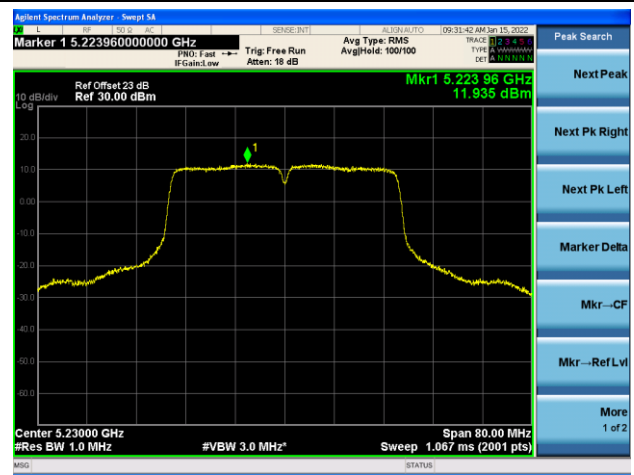

Channel 46 (5230MHz)