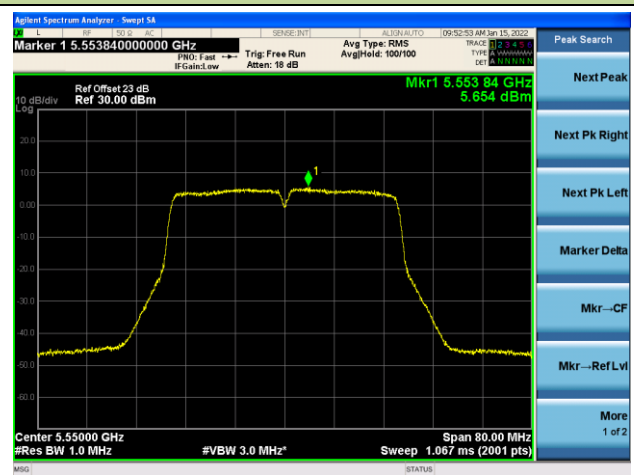

Channel 38 (5190MHz)

Channel 46 (5230MHz)

Channel 54 (5270MHz)

Channel 62(5310MHz)

Channel 102 (5510MHz)

Channel 110 (5550MHz)

802.11ac-VHT20 Power Spectral Density - Ant 1

Channel 36 (5180MHz)