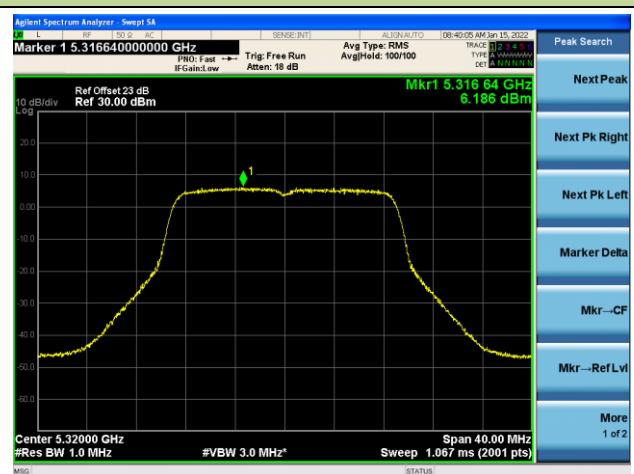

802.11n-HT20 Power Spectral Density - Ant 1

Channel 36 (5180MHz)

Channel 44 (5220MHz)

Channel 48 (5240MHz)

Channel 52(5260MHz)

Channel 60 (5300MHz)

Channel 64 (5320MHz)

802.11n-HT40 Power Spectral Density - Ant 1