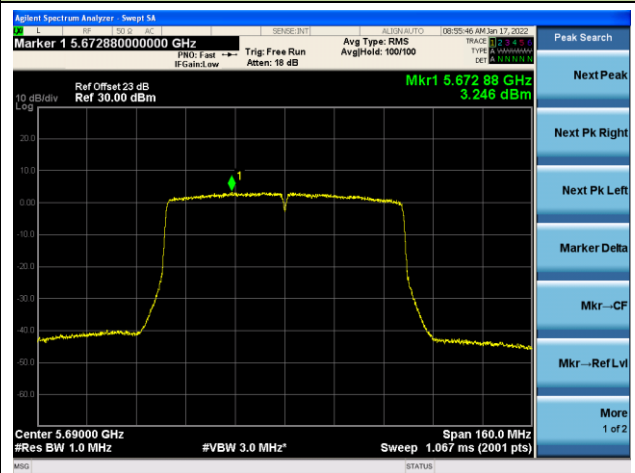

802.11ax-HE80 Power Spectral Density - Ant 1

Channel 42 (5210MHz)

Channel 58 (5290MHz)

Channel 106 (5530MHz)

Channel 138 (5690MHz)

Channel 155 (5775MHz)