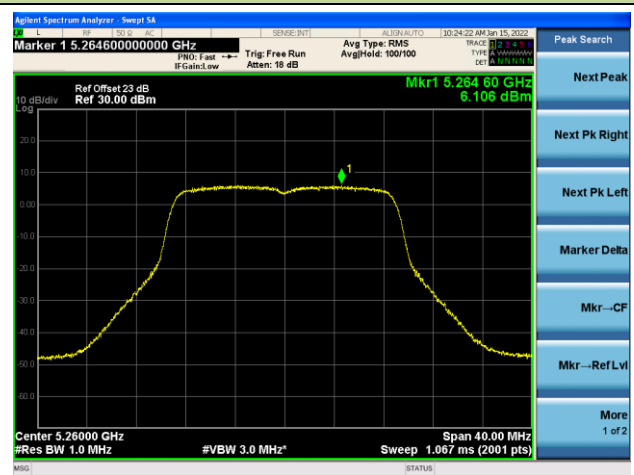

Channel 52(5260MHz)