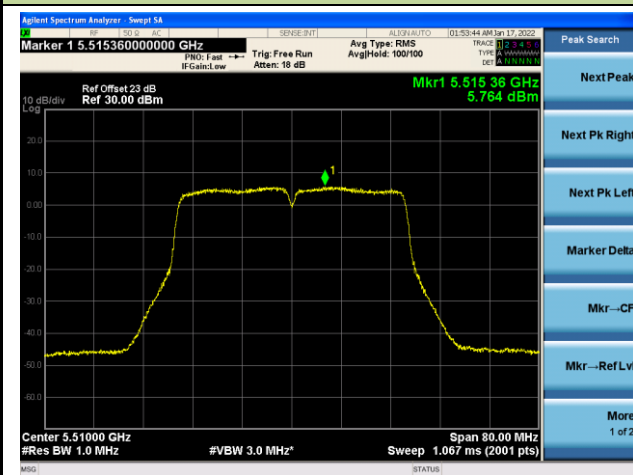

Channel 44 (5220MHz)

Channel 48 (5240MHz)

Channel 52(5260MHz)

Channel 60 (5300MHz)

Channel 64 (5320MHz)

802.11ac-VHT40 Power Spectral Density - Ant 1

Channel 38 (5190MHz)

Channel 46 (5230MHz)

Channel 54 (5270MHz)

Channel 62(5310MHz)

Channel 102 (5510MHz)

Channel 110 (5550MHz)

802.11ac-VHT80 Power Spectral Density - Ant 1

Channel 42 (5210MHz)

Channel 58 (5290MHz)

Channel 106 (5530MHz)