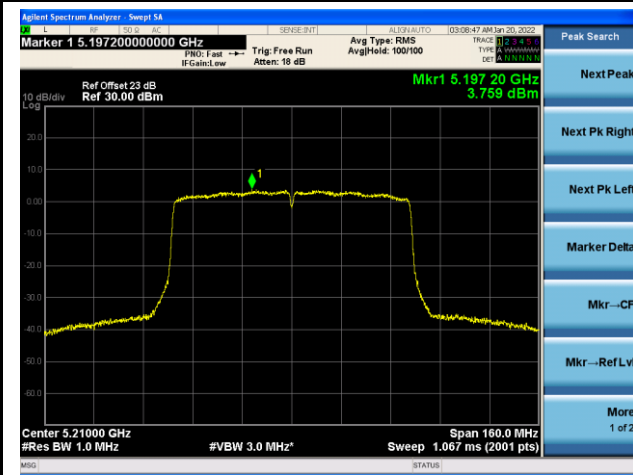

Channel 54 (5270MHz)

Channel 62(5310MHz)

Channel 102 (5510MHz)

Channel 110 (5550MHz)

802.11ac-VHT80 Power Spectral Density - Ant 1

Channel 42 (5210MHz)

Channel 58 (5290MHz)

Channel 106 (5530MHz)