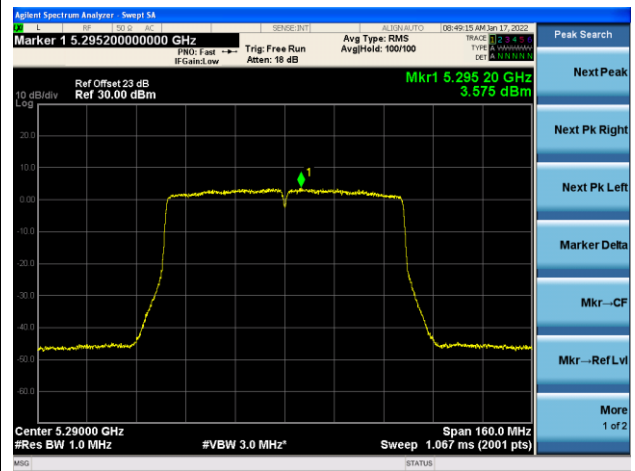

Channel 64 (5320MHz)

802.11ax-HE40 Power Spectral Density - Ant 1

Channel 38 (5190MHz)

Channel 46 (5230MHz)

Channel 54 (5270MHz)

Channel 62(5310MHz)

Channel 102 (5510MHz)

Channel 110 (5550MHz)

802.11ax-HE80 Power Spectral Density - Ant 1

Channel 42 (5210MHz)

Channel 58 (5290MHz)

Channel 106 (5530MHz)

Channel 138 (5690MHz)

Channel 155 (5775MHz)