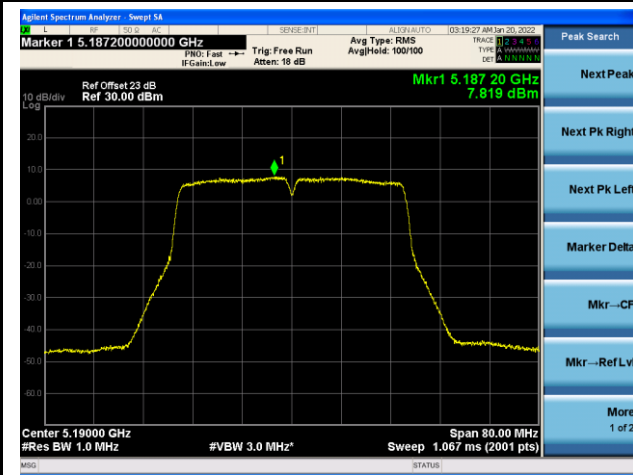

Channel 44 (5220MHz)

Channel 48 (5240MHz)

Channel 52(5260MHz)

Channel 60 (5300MHz)

Channel 64 (5320MHz)

802.11ac-VHT40 Power Spectral Density - Ant 1

Channel 38 (5190MHz)

Channel 46 (5230MHz)

Channel 54 (5270MHz)

Channel 62(5310MHz)

Channel 102 (5510MHz)

Channel 110 (5550MHz)

802.11ac-VHT80 Power Spectral Density - Ant 1

Channel 42 (5210MHz)

Channel 58 (5290MHz)

Channel 106 (5530MHz)