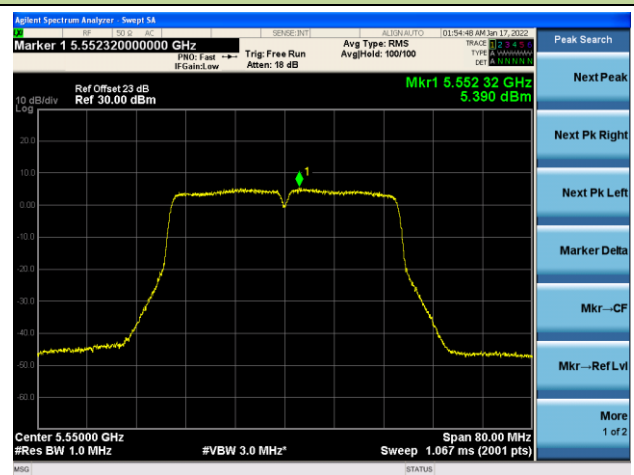

Channel 54 (5270MHz)

Channel 62(5310MHz)

Channel 102 (5510MHz)

Channel 110 (5550MHz)

802.11ac-VHT80 Power Spectral Density - Ant 1

Channel 42 (5210MHz)

Channel 58 (5290MHz)

Channel 106 (5530MHz)