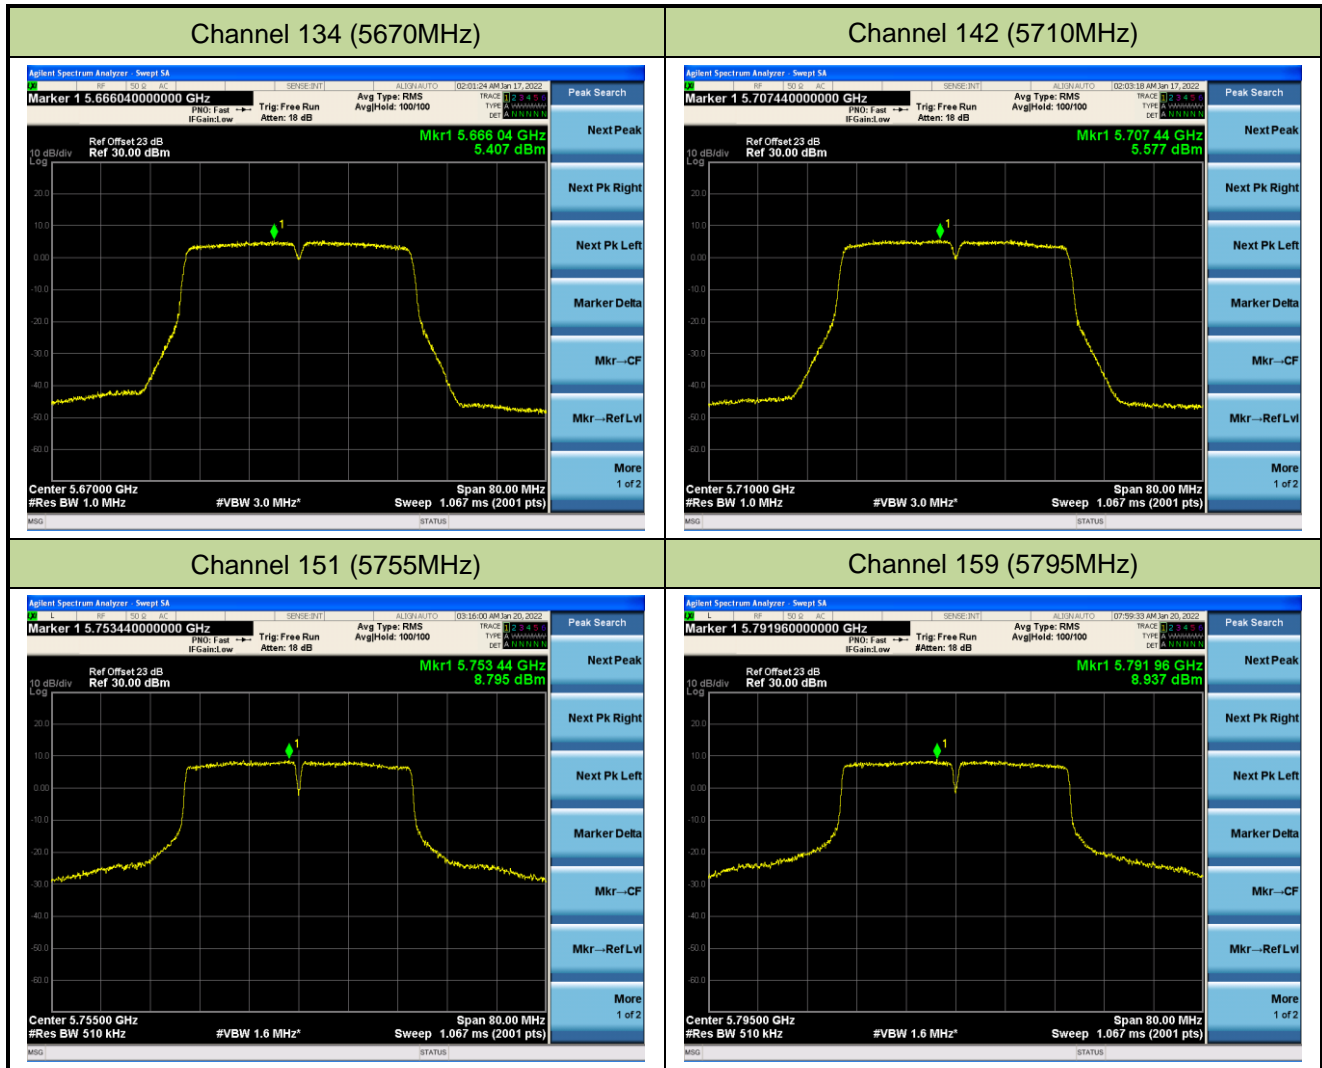

Channel 44 (5220MHz)

Channel 48 (5240MHz)

Channel 52(5260MHz)

Channel 60 (5300MHz)

Channel 64 (5320MHz)

802.11ac-VHT40 Power Spectral Density - Ant 1

Channel 38 (5190MHz)

Channel 46 (5230MHz)

Channel 54 (5270MHz)

Channel 62(5310MHz)

Channel 102 (5510MHz)

Channel 110 (5550MHz)

802.11ac-VHT80 Power Spectral Density - Ant 1

Channel 42 (5210MHz)

Channel 58 (5290MHz)

Channel 106 (5530MHz)

Channel 138 (5690MHz)

Channel 155 (5775MHz)

802.11ax-HE20 Power Spectral Density - Ant 1

Channel 36 (5180MHz)

Channel 44 (5220MHz)

Channel 48 (5240MHz)

Channel 52(5260MHz)

Channel 60 (5300MHz)