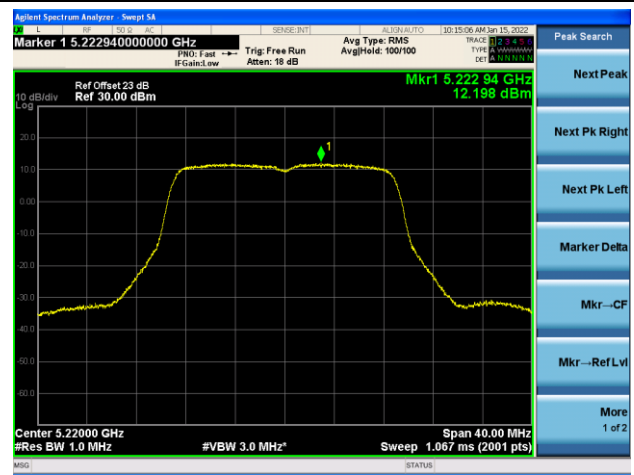

Channel 38 (5190MHz)

Channel 46 (5230MHz)

Channel 54 (5270MHz)

Channel 62(5310MHz)

Channel 102 (5510MHz)

Channel 110 (5550MHz)

802.11ac-VHT20 Power Spectral Density - Ant 1

Channel 36 (5180MHz)

Channel 44 (5220MHz)

Channel 48 (5240MHz)

Channel 52(5260MHz)

Channel 60 (5300MHz)

Channel 64 (5320MHz)

802.11ac-VHT40 Power Spectral Density - Ant 1

Channel 38 (5190MHz)

Channel 46 (5230MHz)