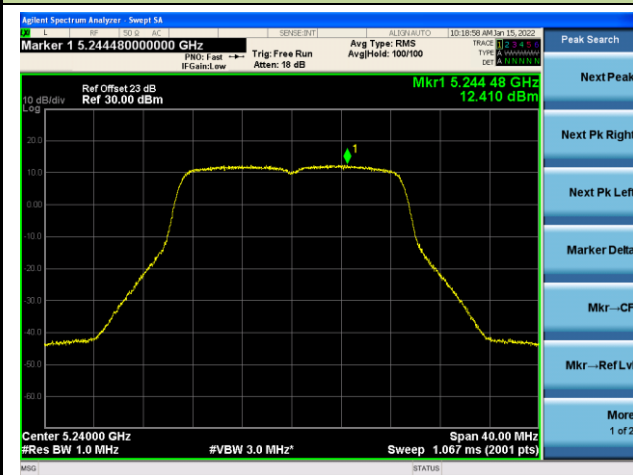

Channel 38 (5190MHz)

Channel 46 (5230MHz)

Channel 54 (5270MHz)

Channel 62(5310MHz)

Channel 102 (5510MHz)

Channel 110 (5550MHz)

802.11ac-VHT20 Power Spectral Density - Ant 1

Channel 36 (5180MHz)

Channel 44 (5220MHz)

Channel 48 (5240MHz)

Channel 52(5260MHz)

Channel 60 (5300MHz)

Channel 64 (5320MHz)

802.11ac-VHT40 Power Spectral Density - Ant 1

Channel 38 (5190MHz)

Channel 46 (5230MHz)