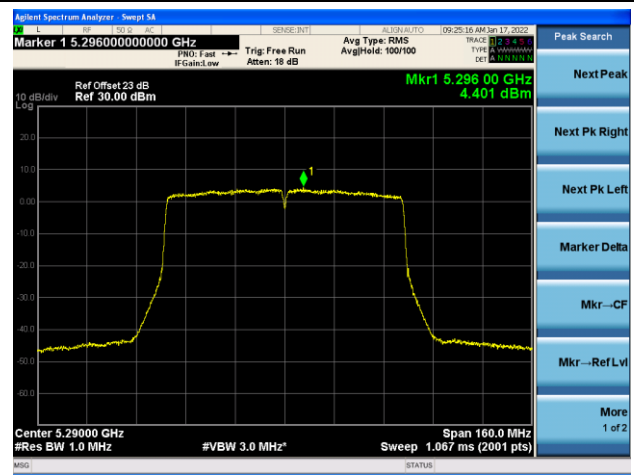

Channel 54 (5270MHz)

Channel 62(5310MHz)

Channel 102 (5510MHz)

Channel 110 (5550MHz)

802.11ac-VHT80 Power Spectral Density - Ant 1

Channel 42 (5210MHz)

Channel 58 (5290MHz)

Channel 106 (5530MHz)