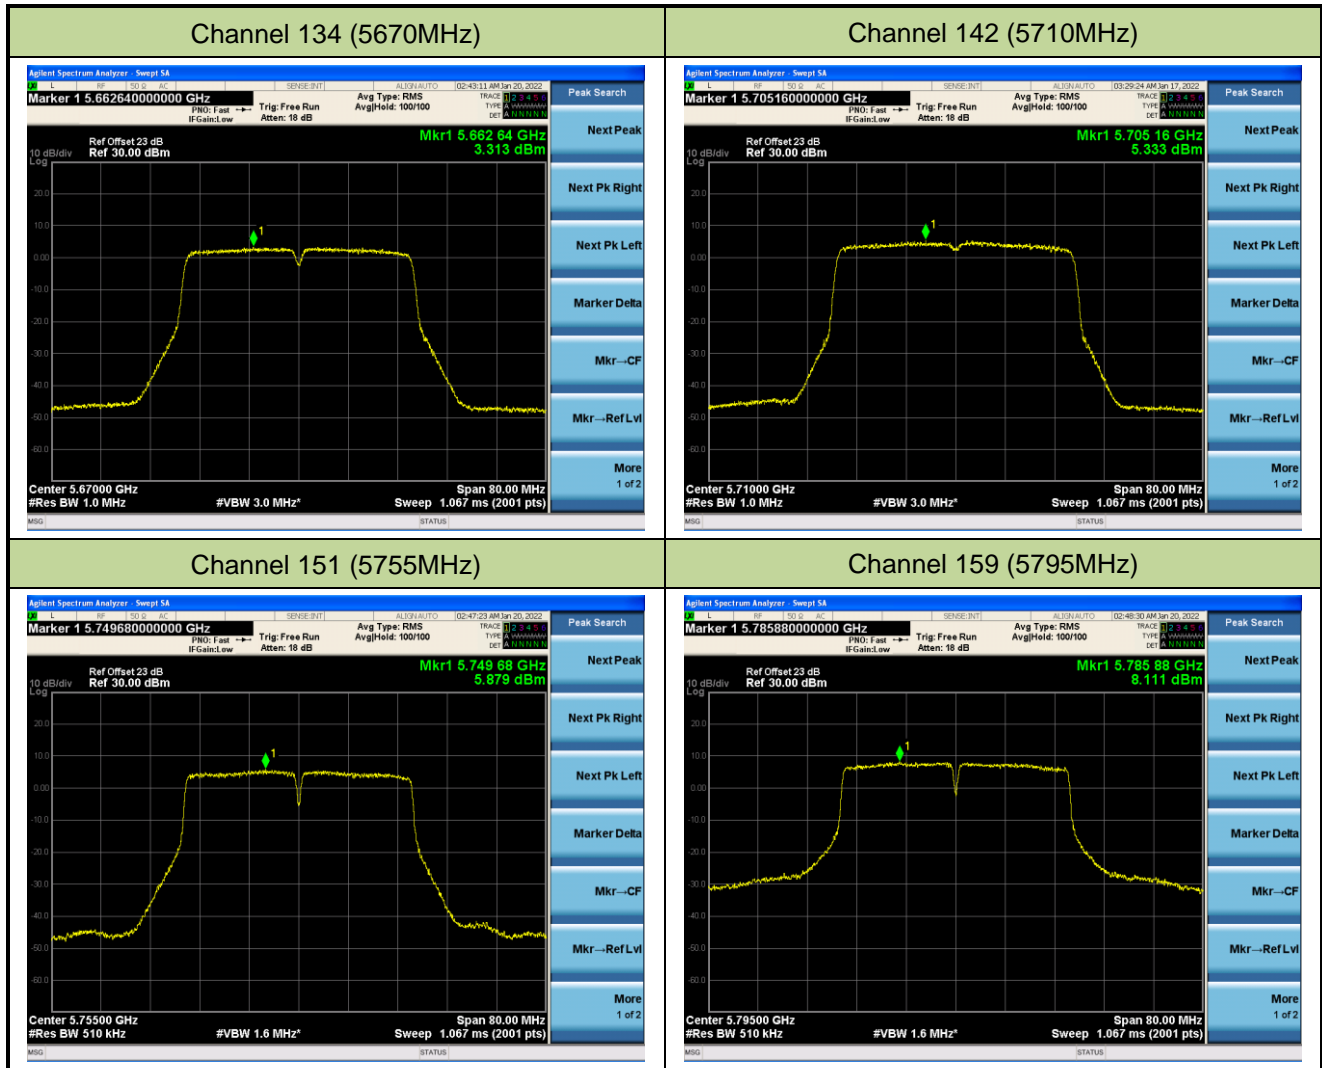

Channel 54 (5270MHz)

Channel 62(5310MHz)

Channel 102 (5510MHz)

Channel 110 (5550MHz)

802.11ac-VHT80 Power Spectral Density - Ant 1

Channel 42 (5210MHz)

Channel 58 (5290MHz)

Channel 106 (5530MHz)

Channel 138 (5690MHz)

Channel 155 (5775MHz)

802.11ax-HE20 Power Spectral Density - Ant 1

Channel 36 (5180MHz)

Channel 44 (5220MHz)

Channel 48 (5240MHz)

Channel 52(5260MHz)

Channel 60 (5300MHz)

Channel 64 (5320MHz)

802.11ax-HE40 Power Spectral Density - Ant 1

Channel 38 (5190MHz)

Channel 46 (5230MHz)

Channel 54 (5270MHz)

Channel 62(5310MHz)

Channel 102 (5510MHz)

Channel 110 (5550MHz)

802.11ax-HE80 Power Spectral Density - Ant 1

Channel 42 (5210MHz)

Channel 58 (5290MHz)

Channel 106 (5530MHz)

Channel 138 (5690MHz)

Channel 155 (5775MHz)