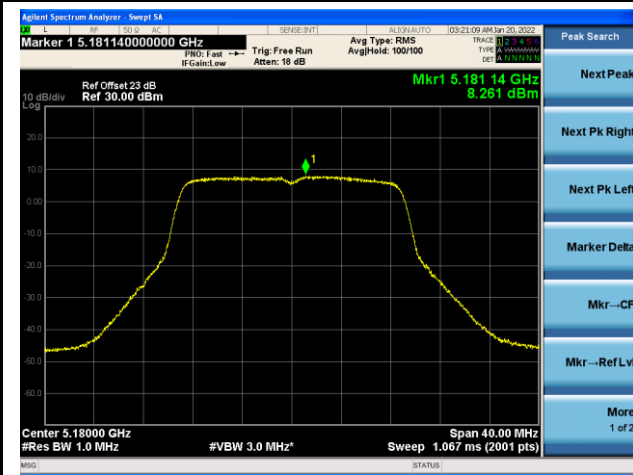

Channel 38 (5190MHz)

Channel 46 (5230MHz)

Channel 54 (5270MHz)

Channel 62(5310MHz)

Channel 102 (5510MHz)

Channel 110 (5550MHz)

802.11ac-VHT20 Power Spectral Density - Ant 1

Channel 36 (5180MHz)

Channel 44 (5220MHz)

Channel 48 (5240MHz)

Channel 52(5260MHz)

Channel 60 (5300MHz)

Channel 64 (5320MHz)

802.11ac-VHT40 Power Spectral Density - Ant 1

Channel 38 (5190MHz)

Channel 46 (5230MHz)