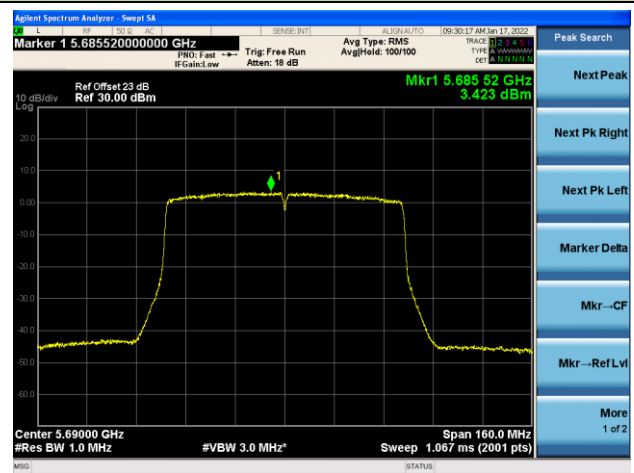

Channel 138 (5690MHz)