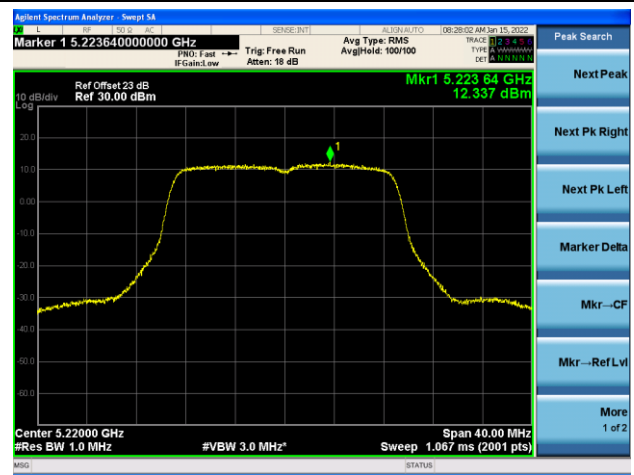

802.11n-HT20 Power Spectral Density - Ant 1

Channel 36 (5180MHz)

Channel 44 (5220MHz)

Channel 48 (5240MHz)

Channel 52(5260MHz)

Channel 60 (5300MHz)

Channel 64 (5320MHz)

802.11n-HT40 Power Spectral Density - Ant 1

Channel 38 (5190MHz)

Channel 46 (5230MHz)

Channel 54 (5270MHz)

Channel 62(5310MHz)

Channel 102 (5510MHz)

Channel 110 (5550MHz)

802.11ac-VHT20 Power Spectral Density - Ant 1

Channel 36 (5180MHz)