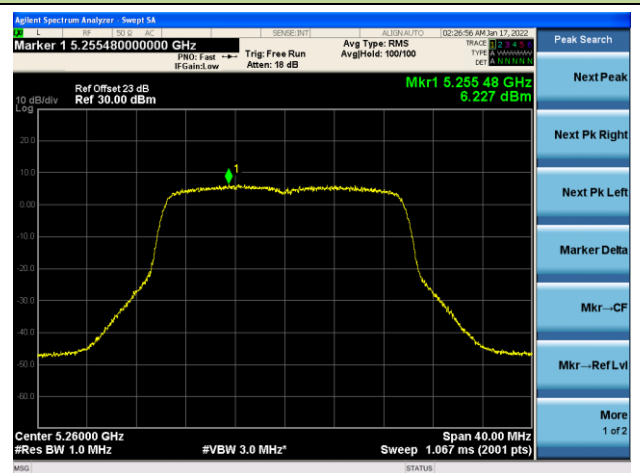

Channel 138 (5690MHz)

Channel 155 (5775MHz)

802.11ax-HE20 Power Spectral Density - Ant 1

Channel 36 (5180MHz)

Channel 44 (5220MHz)

Channel 48 (5240MHz)

Channel 52(5260MHz)

Channel 60 (5300MHz)