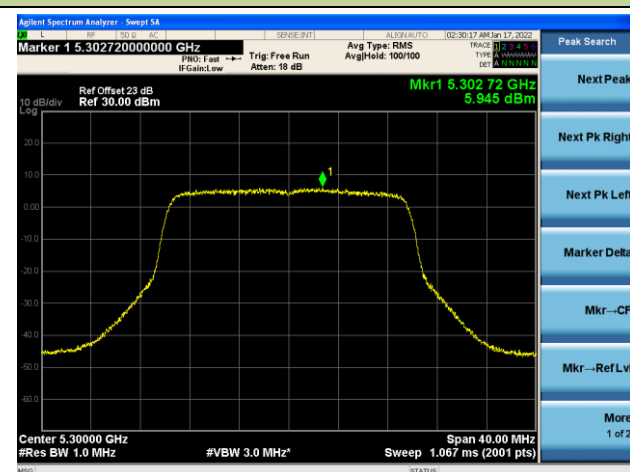

Channel 138 (5690MHz)

Channel 155 (5775MHz)

802.11ax-HE20 Power Spectral Density - Ant 1

Channel 36 (5180MHz)

Channel 44 (5220MHz)

Channel 48 (5240MHz)

Channel 52(5260MHz)

Channel 60 (5300MHz)