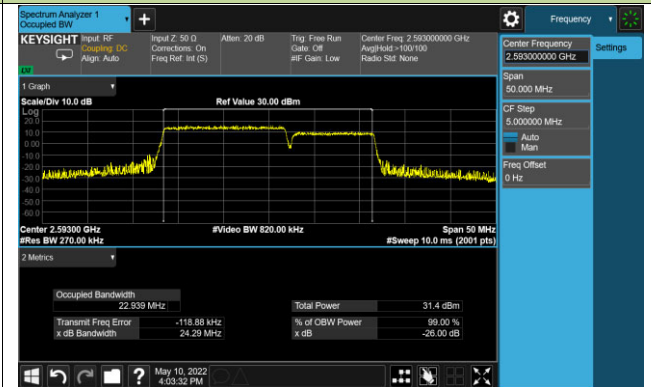

99% Bandwidth - QPSK

5+20MHz Channel Bandwidth

10+15MHz Channel Bandwidth

10+20MHz Channel Bandwidth

15+10MHz Channel Bandwidth

15+15MHz Channel Bandwidth

15+20MHz Channel Bandwidth

99% Bandwidth - 16QAM