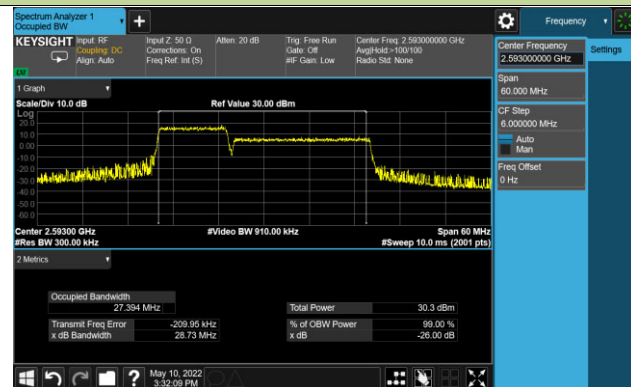

10+20MHz Channel Bandwidth