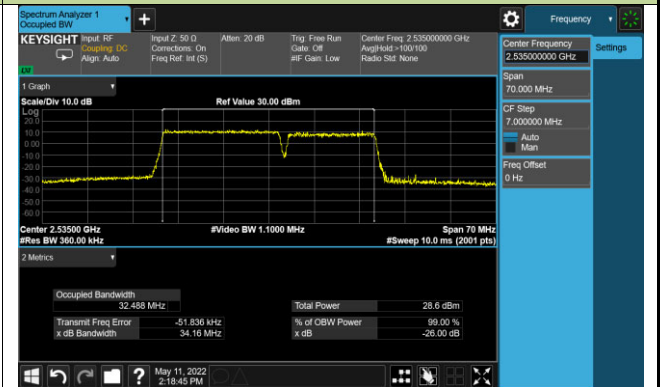

99% Bandwidth - 64QAM

10+20MHz Channel Bandwidth

15+10MHz Channel Bandwidth

15+15MHz Channel Bandwidth

15+20MHz Channel Bandwidth

20+10MHz Channel Bandwidth

20+15MHz Channel Bandwidth

20+20MHz Channel Bandwidth