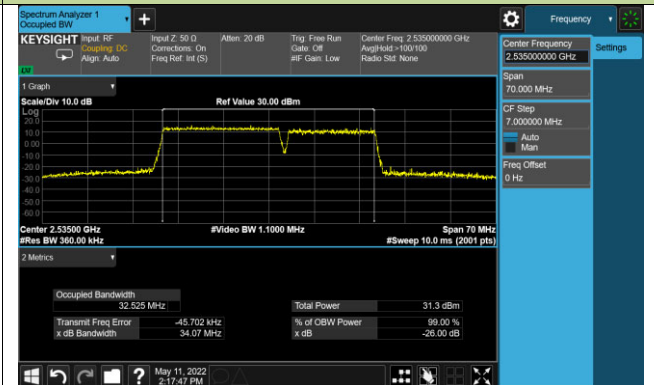

99% Bandwidth - QPSK

10+20MHz Channel Bandwidth

15+10MHz Channel Bandwidth

15+15MHz Channel Bandwidth

15+20MHz Channel Bandwidth

20+10MHz Channel Bandwidth

20+15MHz Channel Bandwidth

20+20MHz Channel Bandwidth