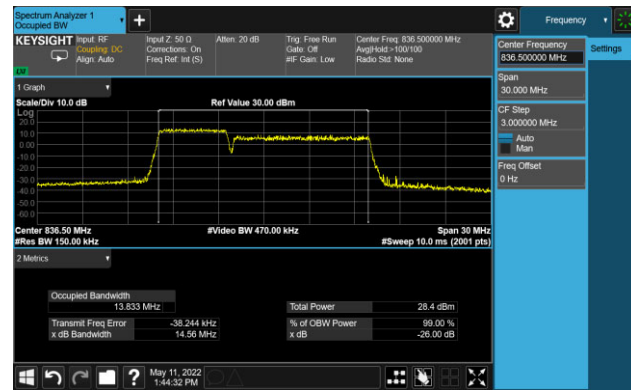

99% Bandwidth - 64QAM

5+10MHz Channel Bandwidth

10+5MHz Channel Bandwidth

10+10MHz Channel Bandwidth

99% Bandwidth - 256QAM

5+10MHz Channel Bandwidth

10+5MHz Channel Bandwidth

10+10MHz Channel Bandwidth