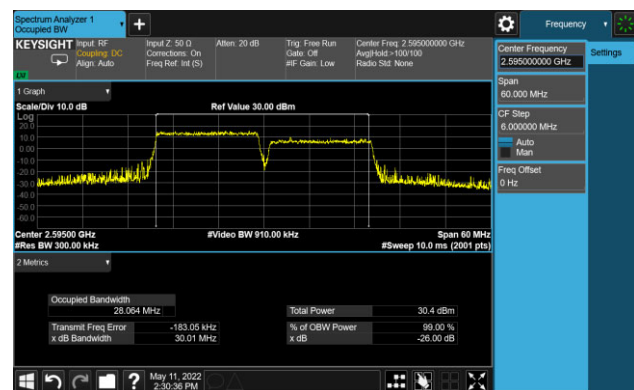

99% Bandwidth - QPSK

15+15MHz Channel Bandwidth

20+20MHz Channel Bandwidth

99% Bandwidth - 16QAM

15+15MHz Channel Bandwidth

20+20MHz Channel Bandwidth

99% Bandwidth - 64QAM

15+15MHz Channel Bandwidth