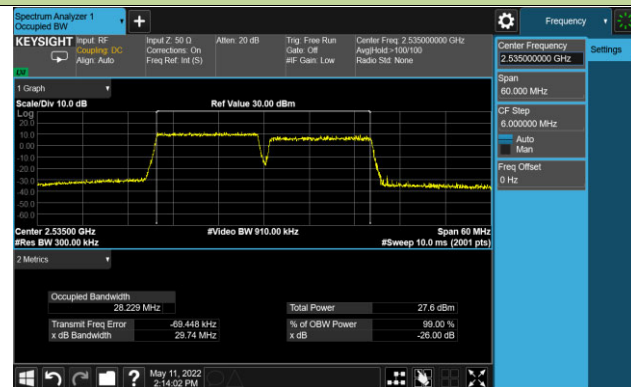

99% Bandwidth - 256QAM

10+20MHz Channel Bandwidth

15+10MHz Channel Bandwidth

15+15MHz Channel Bandwidth

15+20MHz Channel Bandwidth

20+10MHz Channel Bandwidth

20+15MHz Channel Bandwidth

20+20MHz Channel Bandwidth