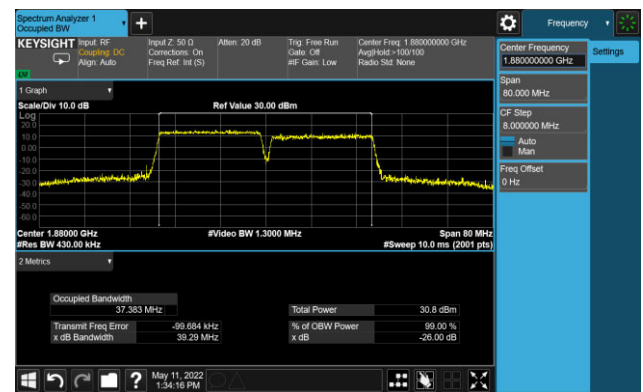

20+20MHz Channel Bandwidth