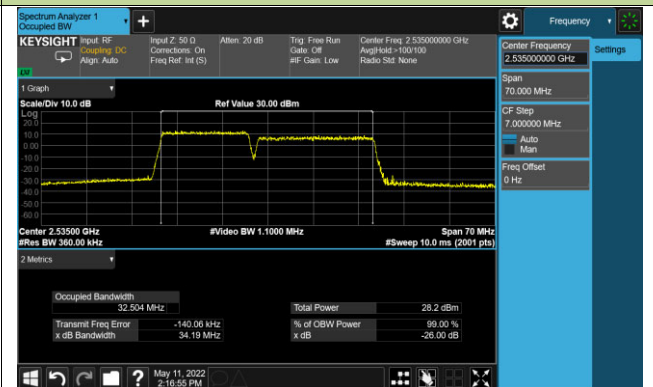

99% Bandwidth - 256QAM

10+20MHz Channel Bandwidth

15+10MHz Channel Bandwidth

15+15MHz Channel Bandwidth

15+20MHz Channel Bandwidth

20+10MHz Channel Bandwidth

20+15MHz Channel Bandwidth

20+20MHz Channel Bandwidth

Test Site	SIP-SR1	Test Engineer	Allen Zou
Test Date	2022/05/11	Test Band	Intra-Band CA_38C

Modulation	Frequency (MHz)	Bandwidth (MHz)	99% Bandwidth (MHz)
QPSK	2587.5 + 2602.5	15+15	28.06
	2585.1 + 2604.9	20+20	37.28
16QAM	2587.5 + 2602.5	15+15	28.06
	2585.1 + 2604.9	20+20	37.21
64QAM	2587.5 + 2602.5	15+15	28.06
	2585.1 + 2604.9	20+20	37.22
256QAM	2587.5 + 2602.5	15+15	28.08
	2585.1 + 2604.9	20+20	37.17