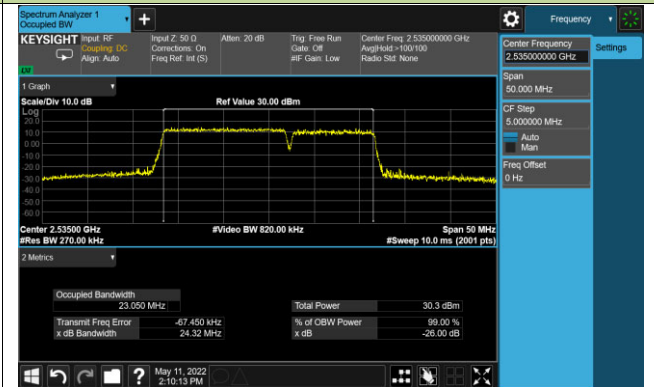

15+10MHz Channel Bandwidth