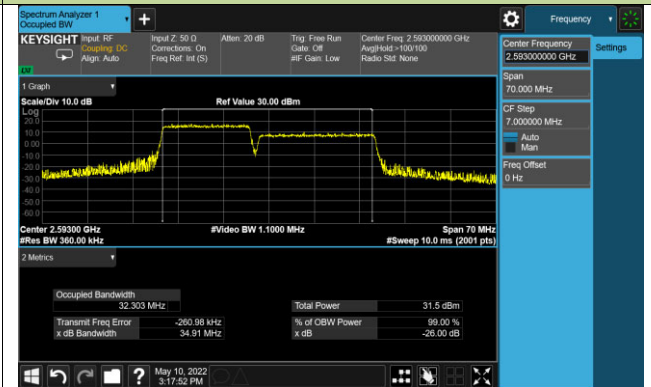

99% Bandwidth - QPSK

5+20MHz Channel Bandwidth

10+15MHz Channel Bandwidth

10+20MHz Channel Bandwidth

15+10MHz Channel Bandwidth

15+15MHz Channel Bandwidth

15+20MHz Channel Bandwidth

99% Bandwidth - 16QAM