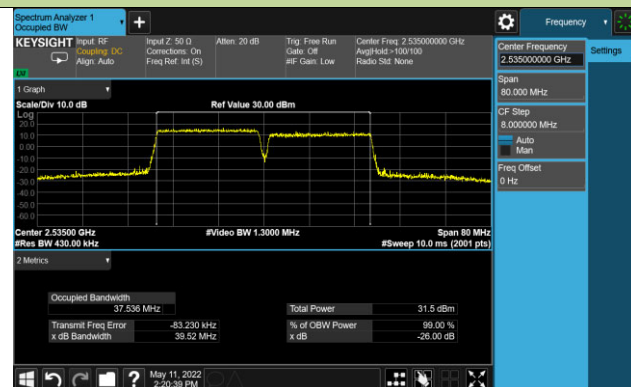

99% Bandwidth - QPSK

10+20MHz Channel Bandwidth

15+10MHz Channel Bandwidth

15+15MHz Channel Bandwidth

15+20MHz Channel Bandwidth

20+10MHz Channel Bandwidth

20+15MHz Channel Bandwidth

20+20MHz Channel Bandwidth