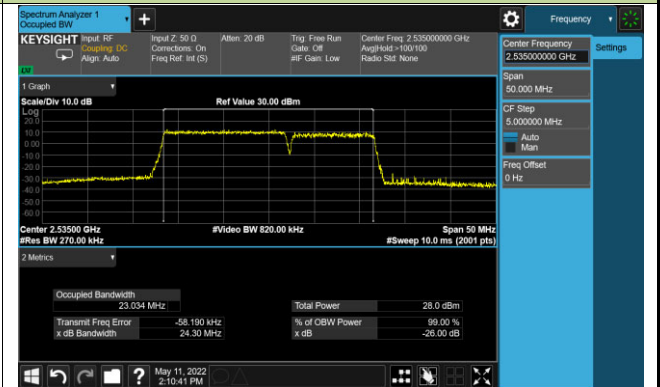

15+10MHz Channel Bandwidth