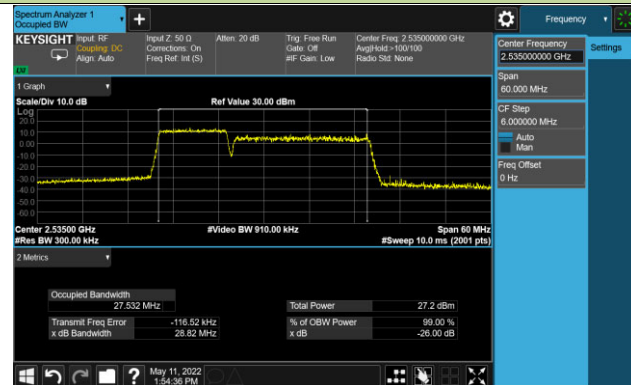

99% Bandwidth - 256QAM

10+20MHz Channel Bandwidth