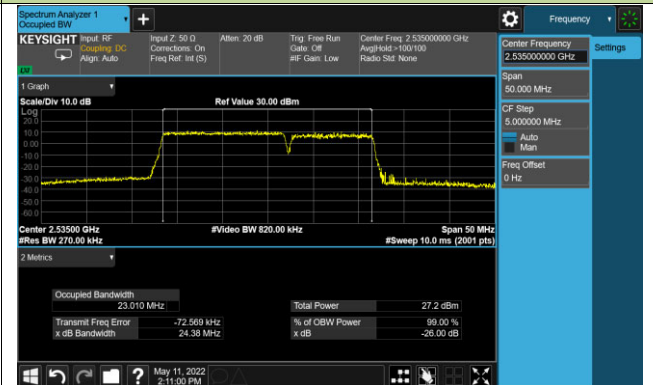

15+10MHz Channel Bandwidth