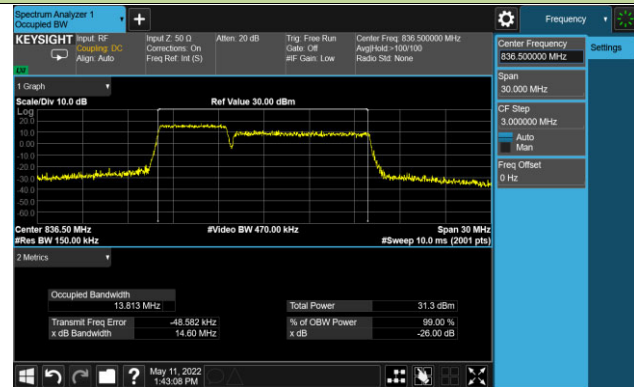

99% Bandwidth - QPSK

5+10MHz Channel Bandwidth