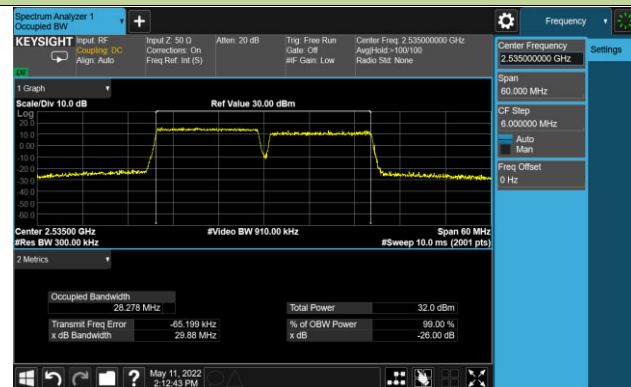

99% Bandwidth - QPSK

10+20MHz Channel Bandwidth

15+10MHz Channel Bandwidth

15+15MHz Channel Bandwidth

15+20MHz Channel Bandwidth

20+10MHz Channel Bandwidth

20+15MHz Channel Bandwidth

20+20MHz Channel Bandwidth