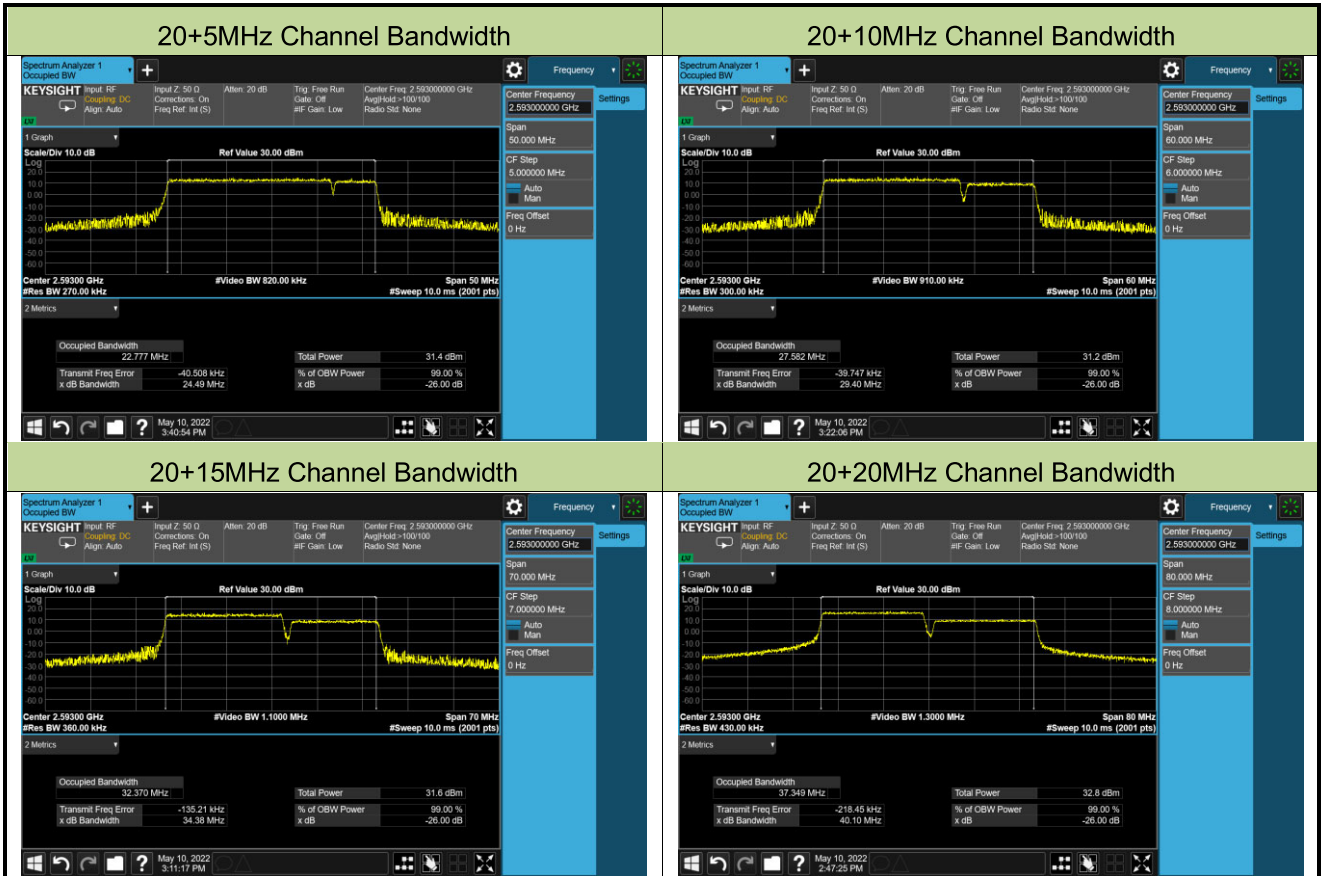

99% Bandwidth - QPSK

5+20MHz Channel Bandwidth

10+15MHz Channel Bandwidth

10+20MHz Channel Bandwidth

15+10MHz Channel Bandwidth

15+15MHz Channel Bandwidth

15+20MHz Channel Bandwidth

99% Bandwidth - 16QAM

5+20MHz Channel Bandwidth

10+15MHz Channel Bandwidth

10+20MHz Channel Bandwidth

15+10MHz Channel Bandwidth

15+15MHz Channel Bandwidth

15+20MHz Channel Bandwidth