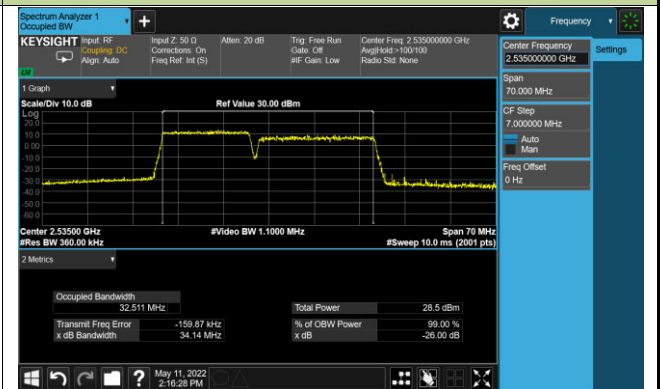

99% Bandwidth - 64QAM

10+20MHz Channel Bandwidth

15+10MHz Channel Bandwidth

15+15MHz Channel Bandwidth

15+20MHz Channel Bandwidth

20+10MHz Channel Bandwidth

20+15MHz Channel Bandwidth

20+20MHz Channel Bandwidth