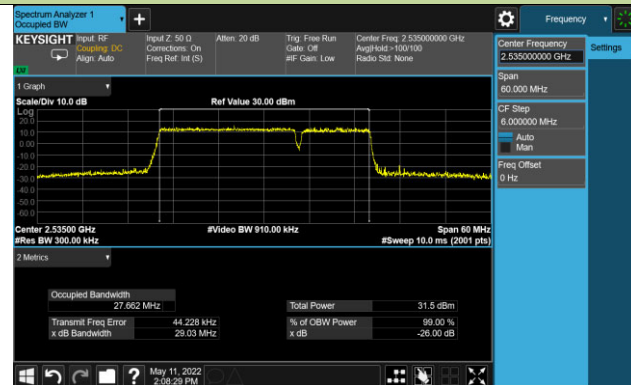

99% Bandwidth - QPSK

10+20MHz Channel Bandwidth

15+10MHz Channel Bandwidth

15+15MHz Channel Bandwidth

15+20MHz Channel Bandwidth

20+10MHz Channel Bandwidth

20+15MHz Channel Bandwidth

20+20MHz Channel Bandwidth