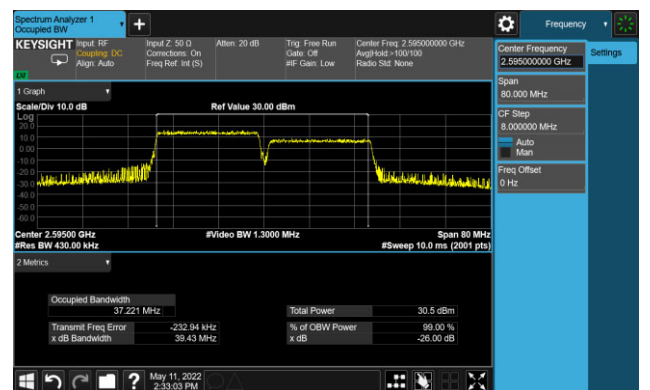

20+20MHz Channel Bandwidth