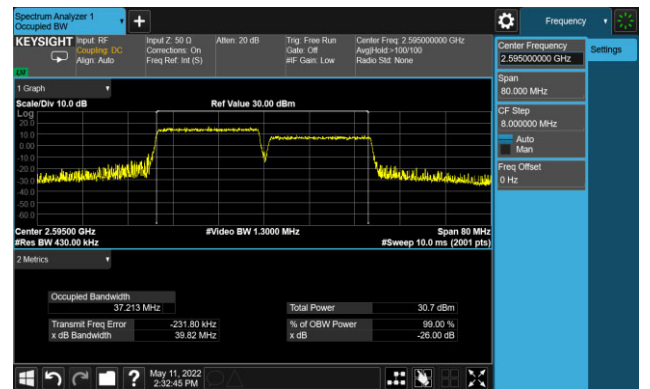

99% Bandwidth - QPSK

15+15MHz Channel Bandwidth

20+20MHz Channel Bandwidth

99% Bandwidth - 16QAM

15+15MHz Channel Bandwidth

20+20MHz Channel Bandwidth

99% Bandwidth - 64QAM

15+15MHz Channel Bandwidth