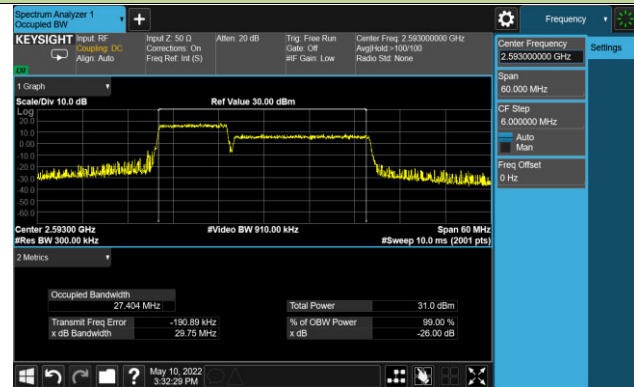

99% Bandwidth - QPSK

5+20MHz Channel Bandwidth

10+15MHz Channel Bandwidth

10+20MHz Channel Bandwidth

15+10MHz Channel Bandwidth

15+15MHz Channel Bandwidth

15+20MHz Channel Bandwidth

99% Bandwidth - 16QAM