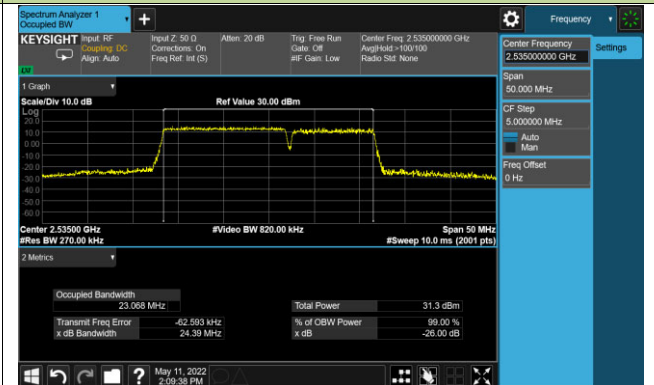

15+10MHz Channel Bandwidth