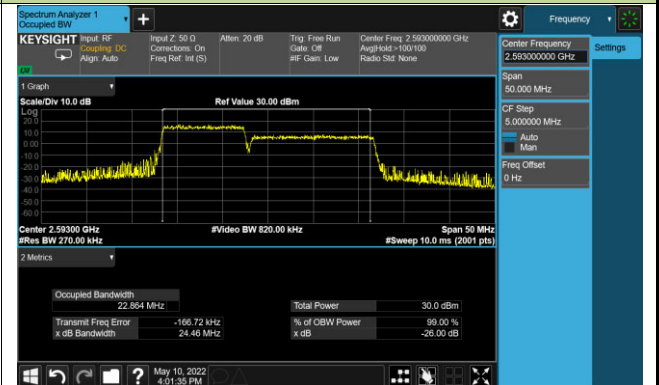

10+15MHz Channel Bandwidth