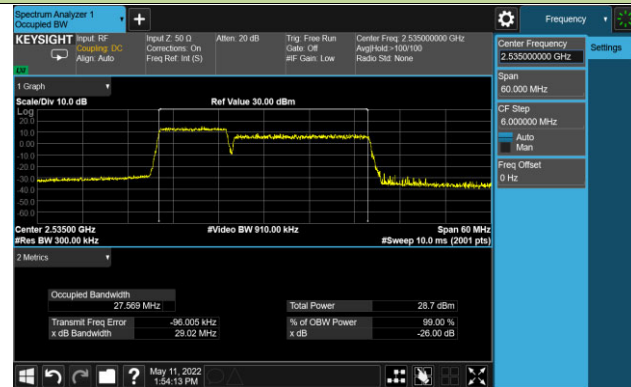

99% Bandwidth - 64QAM

10+20MHz Channel Bandwidth