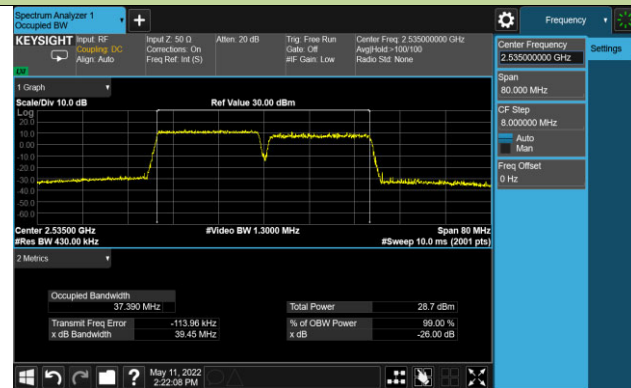

99% Bandwidth - 64QAM

10+20MHz Channel Bandwidth

15+10MHz Channel Bandwidth

15+15MHz Channel Bandwidth

15+20MHz Channel Bandwidth

20+10MHz Channel Bandwidth

20+15MHz Channel Bandwidth

20+20MHz Channel Bandwidth