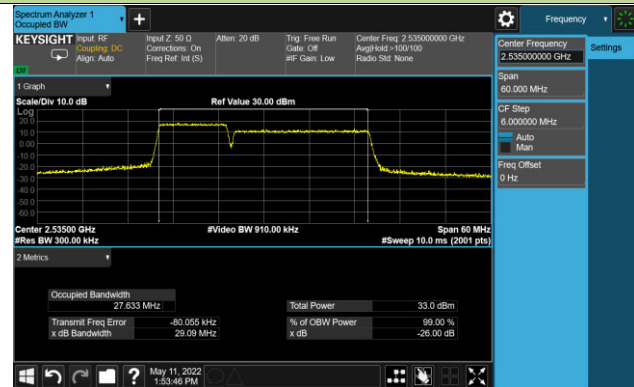

99% Bandwidth - 16QAM

10+20MHz Channel Bandwidth