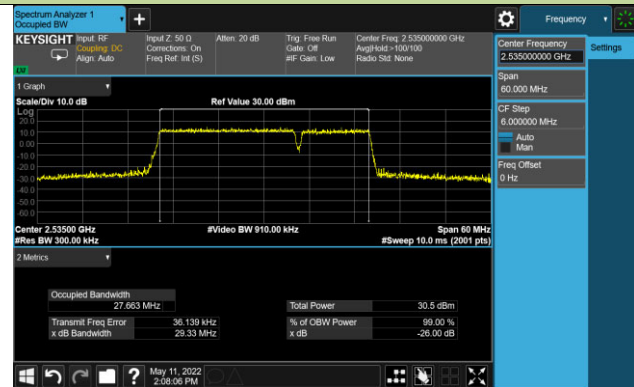

99% Bandwidth - 16QAM

10+20MHz Channel Bandwidth

15+10MHz Channel Bandwidth

15+15MHz Channel Bandwidth

15+20MHz Channel Bandwidth

20+10MHz Channel Bandwidth

20+15MHz Channel Bandwidth

20+20MHz Channel Bandwidth