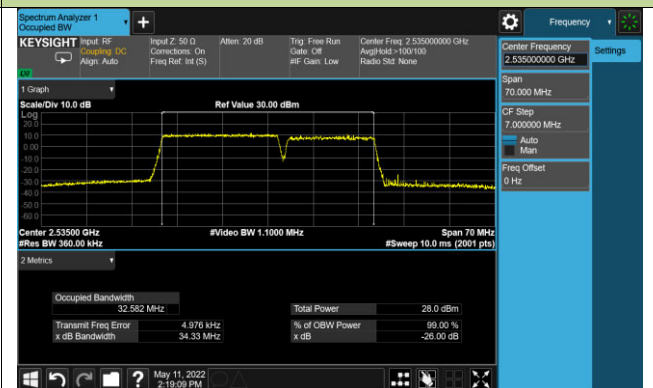

99% Bandwidth - 256QAM

10+20MHz Channel Bandwidth

15+10MHz Channel Bandwidth

15+15MHz Channel Bandwidth

15+20MHz Channel Bandwidth

20+10MHz Channel Bandwidth

20+15MHz Channel Bandwidth

20+20MHz Channel Bandwidth

Test Site	SIP-SR1	Test Engineer	Allen Zou
Test Date	2022/05/11	Test Band	Intra-Band CA_38C

Modulation	Frequency (MHz)	Bandwidth (MHz)	99% Bandwidth (MHz)
QPSK	2587.5 + 2602.5	15+15	28.06
	2585.1 + 2604.9	20+20	37.28
16QAM	2587.5 + 2602.5	15+15	28.06
	2585.1 + 2604.9	20+20	37.21
64QAM	2587.5 + 2602.5	15+15	28.06
	2585.1 + 2604.9	20+20	37.22
256QAM	2587.5 + 2602.5	15+15	28.08
	2585.1 + 2604.9	20+20	37.17