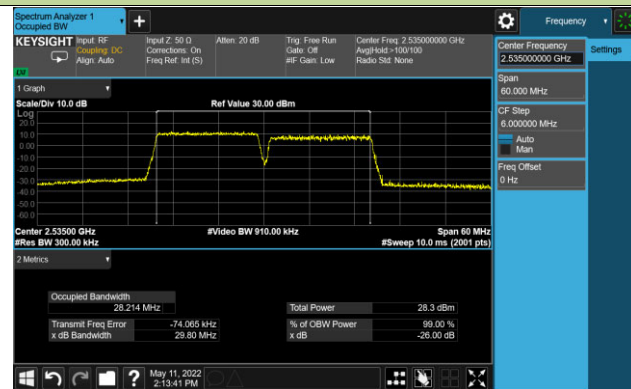

99% Bandwidth - 64QAM

10+20MHz Channel Bandwidth

15+10MHz Channel Bandwidth

15+15MHz Channel Bandwidth

15+20MHz Channel Bandwidth

20+10MHz Channel Bandwidth

20+15MHz Channel Bandwidth

20+20MHz Channel Bandwidth