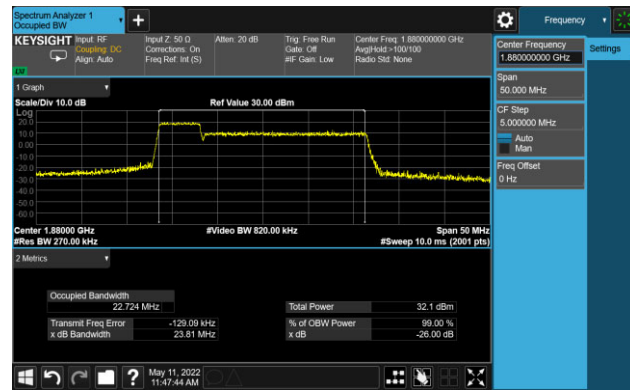

15+15MHz Channel Bandwidth

15+20MHz Channel Bandwidth

20+5MHz Channel Bandwidth

20+10MHz Channel Bandwidth

20+15MHz Channel Bandwidth

20+20MHz Channel Bandwidth

99% Bandwidth - 256QAM

5+20MHz Channel Bandwidth

10+15MHz Channel Bandwidth

10+20MHz Channel Bandwidth

15+10MHz Channel Bandwidth

15+15MHz Channel Bandwidth

15+20MHz Channel Bandwidth

20+5MHz Channel Bandwidth

20+10MHz Channel Bandwidth

20+15MHz Channel Bandwidth