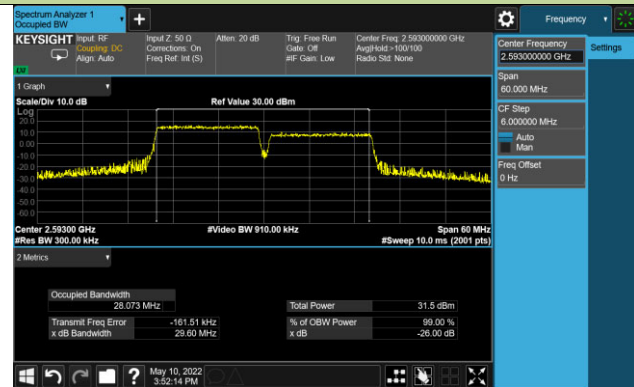

99% Bandwidth - QPSK

5+20MHz Channel Bandwidth

10+15MHz Channel Bandwidth

10+20MHz Channel Bandwidth

15+10MHz Channel Bandwidth

15+15MHz Channel Bandwidth

15+20MHz Channel Bandwidth

99% Bandwidth - 16QAM