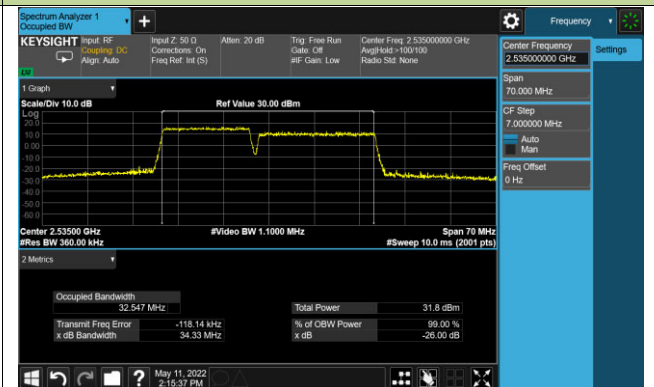

99% Bandwidth - QPSK

10+20MHz Channel Bandwidth

15+10MHz Channel Bandwidth

15+15MHz Channel Bandwidth

15+20MHz Channel Bandwidth

20+10MHz Channel Bandwidth

20+15MHz Channel Bandwidth

20+20MHz Channel Bandwidth