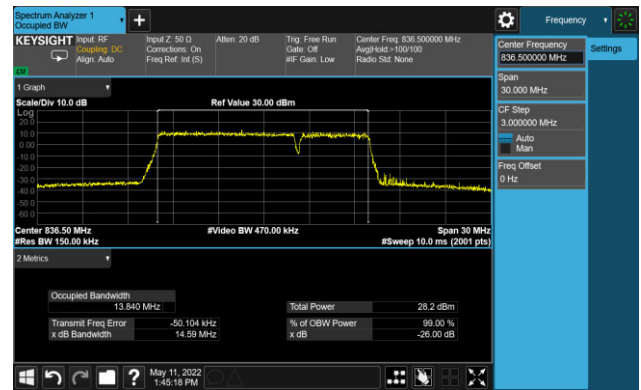

99% Bandwidth - 64QAM

5+10MHz Channel Bandwidth

10+5MHz Channel Bandwidth

10+10MHz Channel Bandwidth

99% Bandwidth - 256QAM

5+10MHz Channel Bandwidth

10+5MHz Channel Bandwidth

10+10MHz Channel Bandwidth