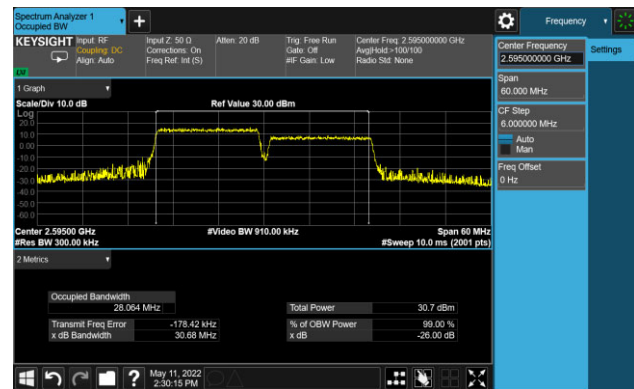

99% Bandwidth - QPSK

15+15MHz Channel Bandwidth

20+20MHz Channel Bandwidth

99% Bandwidth - 16QAM

15+15MHz Channel Bandwidth

20+20MHz Channel Bandwidth

99% Bandwidth - 64QAM

15+15MHz Channel Bandwidth