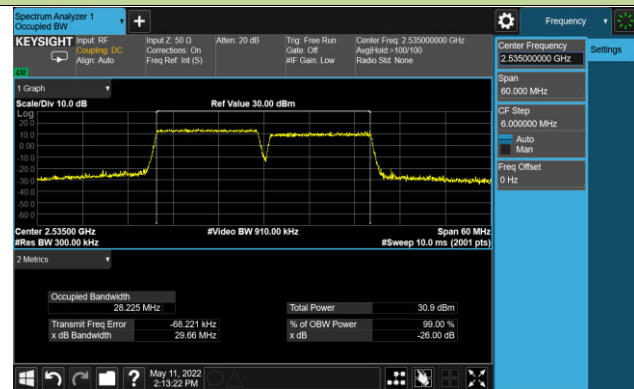

99% Bandwidth - 16QAM

10+20MHz Channel Bandwidth

15+10MHz Channel Bandwidth

15+15MHz Channel Bandwidth

15+20MHz Channel Bandwidth

20+10MHz Channel Bandwidth

20+15MHz Channel Bandwidth

20+20MHz Channel Bandwidth