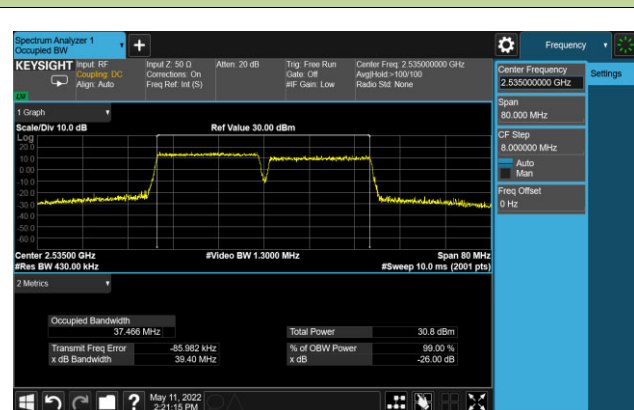

99% Bandwidth - 16QAM

10+20MHz Channel Bandwidth

15+10MHz Channel Bandwidth

15+15MHz Channel Bandwidth

15+20MHz Channel Bandwidth

20+10MHz Channel Bandwidth

20+15MHz Channel Bandwidth

20+20MHz Channel Bandwidth