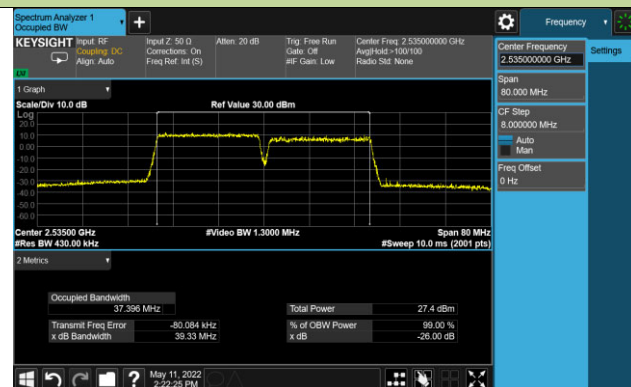

99% Bandwidth - 256QAM

10+20MHz Channel Bandwidth

15+10MHz Channel Bandwidth

15+15MHz Channel Bandwidth

15+20MHz Channel Bandwidth

20+10MHz Channel Bandwidth

20+15MHz Channel Bandwidth

20+20MHz Channel Bandwidth

Test Site	SIP-SR1	Test Engineer	Allen Zou
Test Date	2022/05/11	Test Band	Intra-Band CA_38C

Modulation	Frequency (MHz)	Bandwidth (MHz)	99% Bandwidth (MHz)
QPSK	2587.5 + 2602.5	15+15	28.06
	2585.1 + 2604.9	20+20	37.28
16QAM	2587.5 + 2602.5	15+15	28.06
	2585.1 + 2604.9	20+20	37.21
64QAM	2587.5 + 2602.5	15+15	28.06
	2585.1 + 2604.9	20+20	37.22
256QAM	2587.5 + 2602.5	15+15	28.08
	2585.1 + 2604.9	20+20	37.17