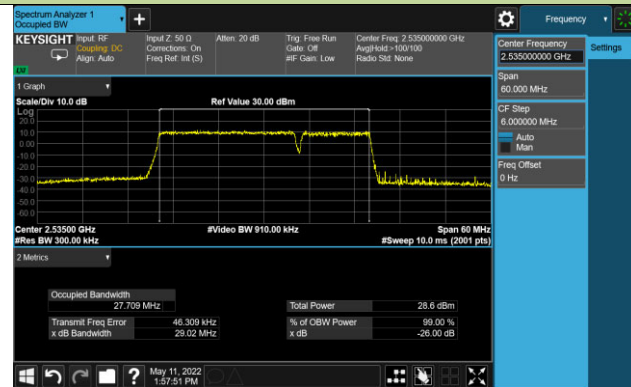

99% Bandwidth - 64QAM

10+20MHz Channel Bandwidth

15+10MHz Channel Bandwidth

15+15MHz Channel Bandwidth

15+20MHz Channel Bandwidth

20+10MHz Channel Bandwidth

20+15MHz Channel Bandwidth

20+20MHz Channel Bandwidth