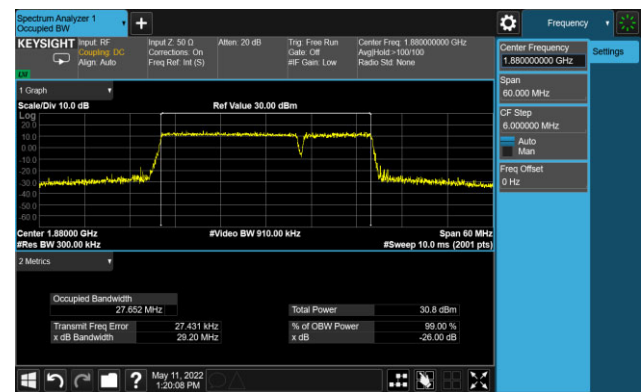

20+10MHz Channel Bandwidth