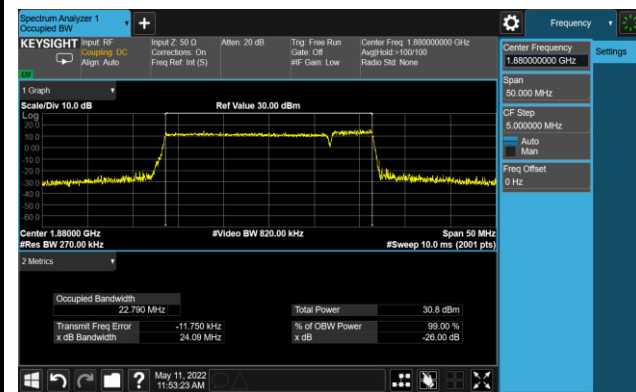

99% Bandwidth - 16QAM

5+20MHz Channel Bandwidth

10+15MHz Channel Bandwidth

10+20MHz Channel Bandwidth

15+10MHz Channel Bandwidth

15+15MHz Channel Bandwidth

15+20MHz Channel Bandwidth

20+5MHz Channel Bandwidth