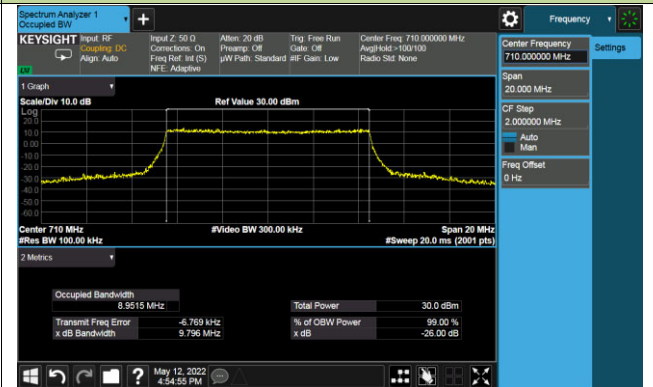

10MHz Channel Bandwidth