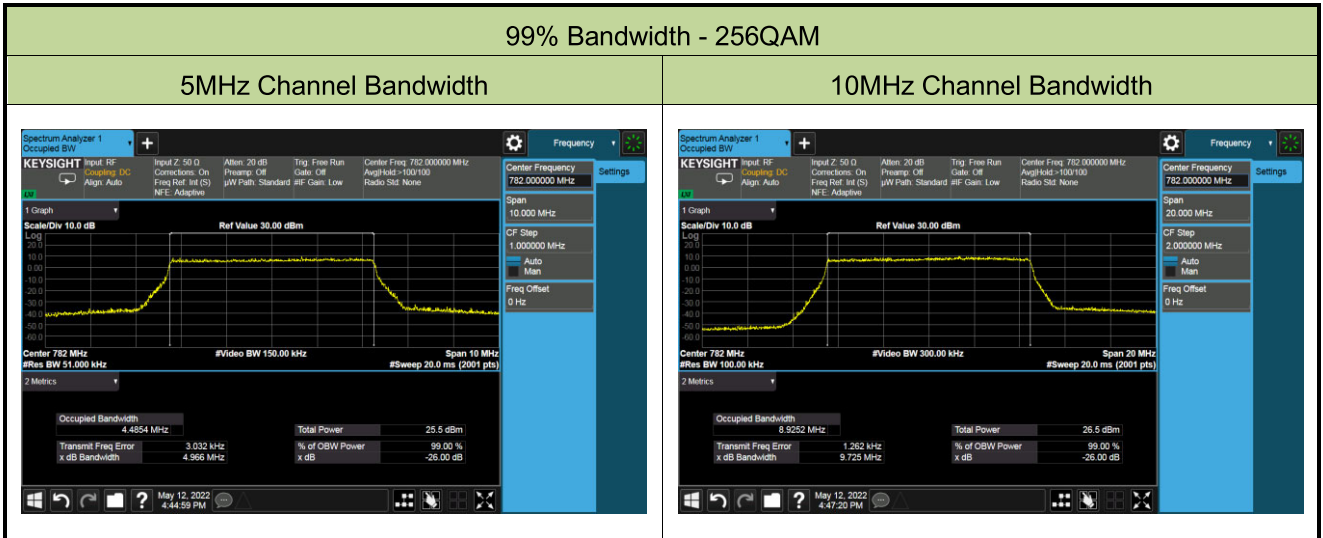

99% Bandwidth - QPSK

5MHz Channel Bandwidth

10MHz Channel Bandwidth

99% Bandwidth - 16QAM

5MHz Channel Bandwidth

10MHz Channel Bandwidth

99% Bandwidth - 64QAM

5MHz Channel Bandwidth

10MHz Channel Bandwidth

Test Site	SIP-SR1	Test Engineer	Allen Zou
Test Date	2022/05/12	Test Band	LTE Band 17

Frequency (MHz)	Bandwidth (MHz)	99% Bandwidth (MHz)
QPSK		
710.0	5	4.49
	10	8.95
16QAM		
710.0	5	4.48
	10	8.97
64QAM		
710.0	5	4.48
	10	8.96
256QAM		
710.0	5	4.48
	10	8.96