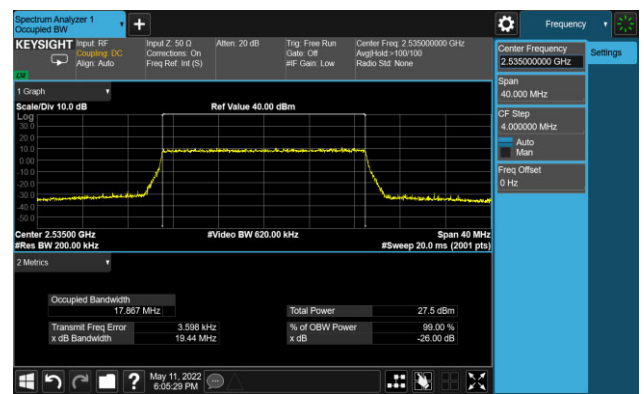

99% Bandwidth - 256QAM

5MHz Channel Bandwidth

10MHz Channel Bandwidth

15MHz Channel Bandwidth

20MHz Channel Bandwidth

Test Site	SIP-SR1	Test Engineer	Allen Zou
Test Date	2022/05/11 ~ 2022/05/12	Test Band	LTE Band 12