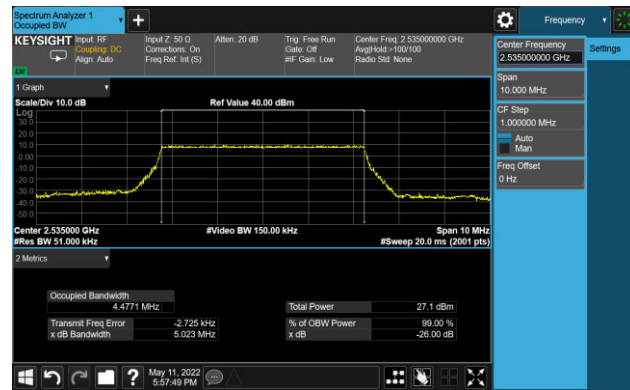

99% Bandwidth - 256QAM

5MHz Channel Bandwidth

10MHz Channel Bandwidth

15MHz Channel Bandwidth

20MHz Channel Bandwidth

Test Site	SIP-SR1	Test Engineer	Allen Zou
Test Date	2022/05/11 ~ 2022/05/12	Test Band	LTE Band 12