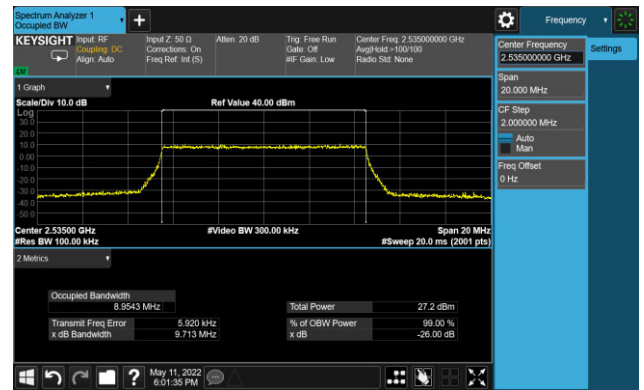

99% Bandwidth - 256QAM

5MHz Channel Bandwidth

10MHz Channel Bandwidth

15MHz Channel Bandwidth

20MHz Channel Bandwidth

Test Site	SIP-SR1	Test Engineer	Allen Zou
Test Date	2022/05/11 ~ 2022/05/12	Test Band	LTE Band 12