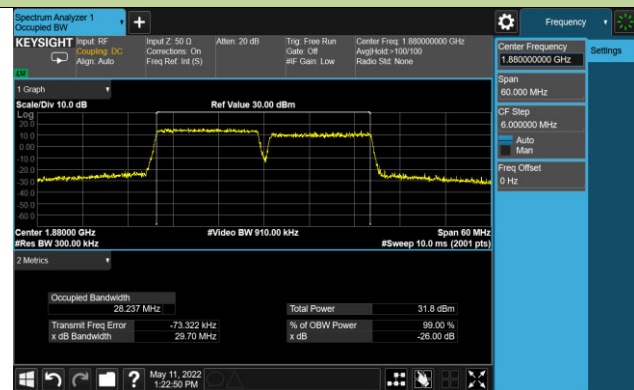

99% Bandwidth - QPSK

5+20MHz Channel Bandwidth

10+15MHz Channel Bandwidth

10+20MHz Channel Bandwidth

15+10MHz Channel Bandwidth

15+15MHz Channel Bandwidth

15+20MHz Channel Bandwidth