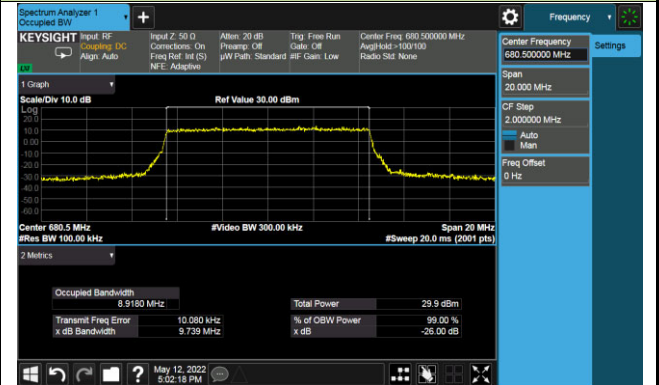

10MHz Channel Bandwidth