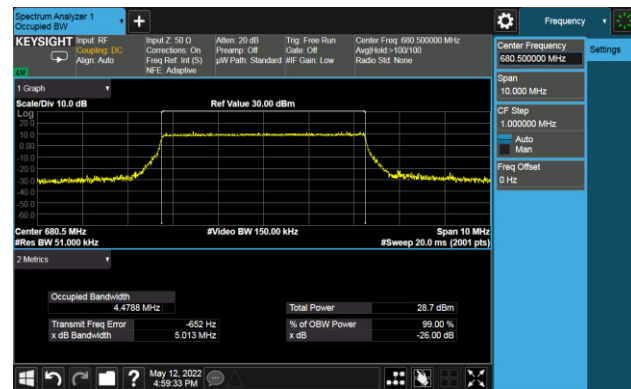

99% Bandwidth - 16QAM

5MHz Channel Bandwidth