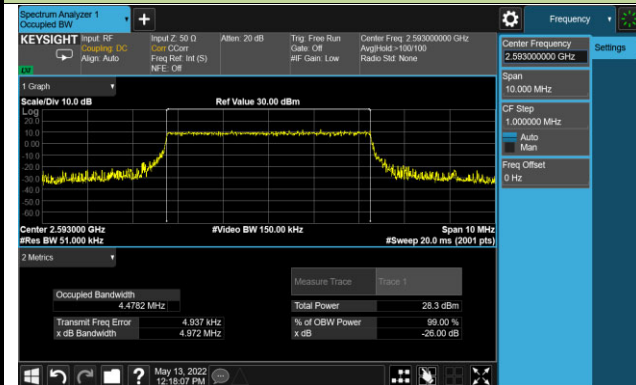

5MHz Channel Bandwidth

10MHz Channel Bandwidth

15MHz Channel Bandwidth

20MHz Channel Bandwidth

Test Site	SIP-SR1	Test Engineer	Allen Zou
Test Date	2022/05/12	Test Band	LTE Band 71

Frequency (MHz)	Bandwidth (MHz)	99% Bandwidth (MHz)
QPSK		
680.5	5	4.48
	10	8.92
	15	13.36
	20	17.80
16QAM		
680.5	5	4.48
	10	8.92
	15	13.39
	20	17.82
64QAM		
680.5	5	4.48
	10	8.92
	15	13.39
	20	17.82
256QAM		
680.5	5	4.47
	10	8.93
	15	13.37
	20	17.82