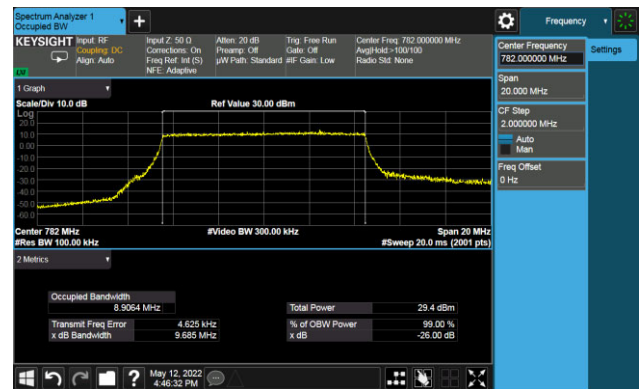

99% Bandwidth - QPSK

5MHz Channel Bandwidth

10MHz Channel Bandwidth

99% Bandwidth - 16QAM

5MHz Channel Bandwidth

10MHz Channel Bandwidth

99% Bandwidth - 64QAM

5MHz Channel Bandwidth

10MHz Channel Bandwidth

Test Site	SIP-SR1	Test Engineer	Allen Zou
Test Date	2022/05/12	Test Band	LTE Band 17

Frequency (MHz)	Bandwidth (MHz)	99% Bandwidth (MHz)
QPSK		
710.0	5	4.49
	10	8.95
16QAM		
710.0	5	4.48
	10	8.97
64QAM		
710.0	5	4.48
	10	8.96
256QAM		
710.0	5	4.48
	10	8.96