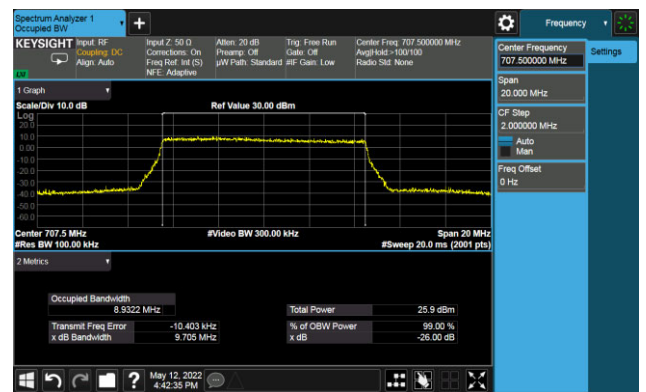

1.4MHz Channel Bandwidth

3MHz Channel Bandwidth

5MHz Channel Bandwidth

10MHz Channel Bandwidth

Test Site	SIP-SR1	Test Engineer	Allen Zou
Test Date	2022/05/12	Test Band	LTE Band 13

Frequency (MHz)	Bandwidth (MHz)	99% Bandwidth (MHz)
QPSK		
782.0	5	4.48
	10	8.92
16QAM		
782.0	5	4.47
	10	8.91
64QAM		
782.0	5	4.47
	10	8.92
256QAM		
782.0	5	4.49
	10	8.93