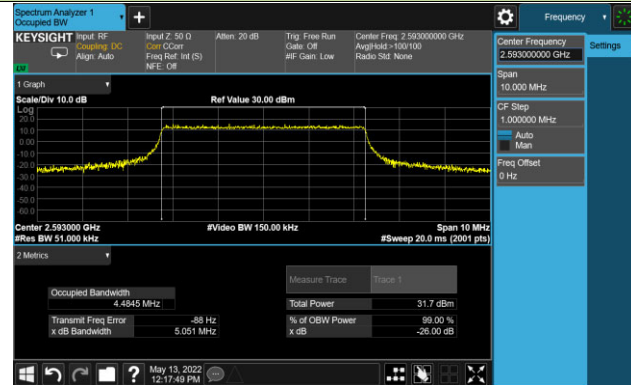

99% Bandwidth - 64QAM

5MHz Channel Bandwidth