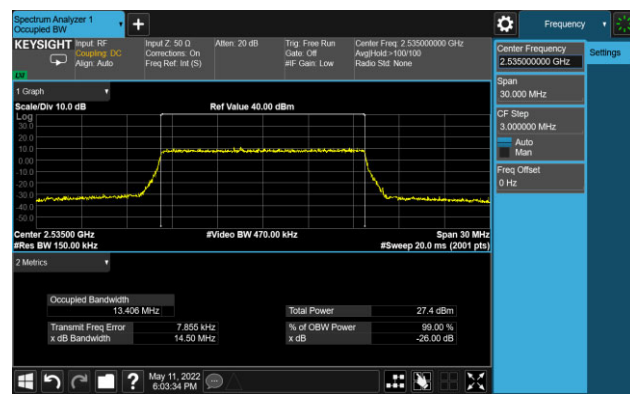

99% Bandwidth - 256QAM

5MHz Channel Bandwidth

10MHz Channel Bandwidth

15MHz Channel Bandwidth

20MHz Channel Bandwidth

Test Site	SIP-SR1	Test Engineer	Allen Zou
Test Date	2022/05/11 ~ 2022/05/12	Test Band	LTE Band 12