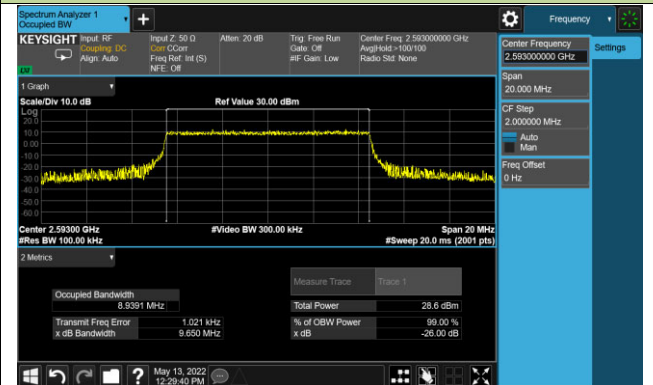

5MHz Channel Bandwidth

10MHz Channel Bandwidth

15MHz Channel Bandwidth

20MHz Channel Bandwidth

Test Site	SIP-SR1	Test Engineer	Allen Zou
Test Date	2022/05/12	Test Band	LTE Band 71

Frequency (MHz)	Bandwidth (MHz)	99% Bandwidth (MHz)
QPSK		
680.5	5	4.48
	10	8.92
	15	13.36
	20	17.80
16QAM		
680.5	5	4.48
	10	8.92
	15	13.39
	20	17.82
64QAM		
680.5	5	4.48
	10	8.92
	15	13.39
	20	17.82
256QAM		
680.5	5	4.47
	10	8.93
	15	13.37
	20	17.82