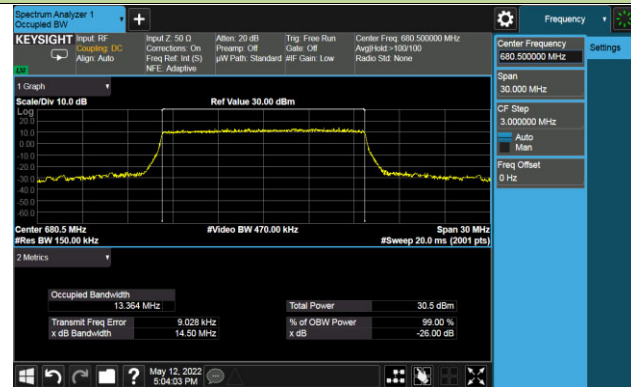

15MHz Channel Bandwidth