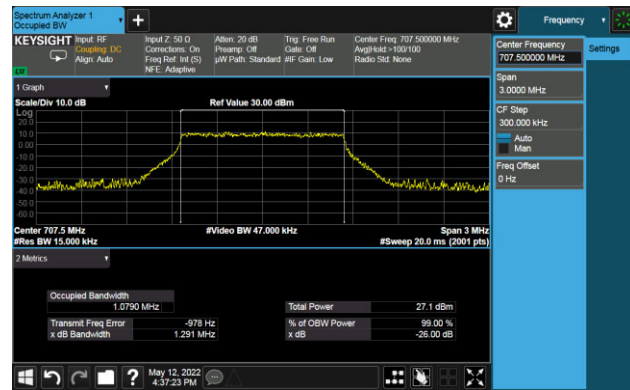

5MHz Channel Bandwidth

10MHz Channel Bandwidth

99% Bandwidth - 64QAM

1.4MHz Channel Bandwidth

3MHz Channel Bandwidth

5MHz Channel Bandwidth

10MHz Channel Bandwidth

99% Bandwidth - 256QAM

1.4MHz Channel Bandwidth

3MHz Channel Bandwidth

5MHz Channel Bandwidth

10MHz Channel Bandwidth

Test Site	SIP-SR1	Test Engineer	Allen Zou
Test Date	2022/05/12	Test Band	LTE Band 13

Frequency (MHz)	Bandwidth (MHz)	99% Bandwidth (MHz)
QPSK		
782.0	5	4.48
	10	8.92
16QAM		
782.0	5	4.47
	10	8.91
64QAM		
782.0	5	4.47
	10	8.92
256QAM		
782.0	5	4.49
	10	8.93