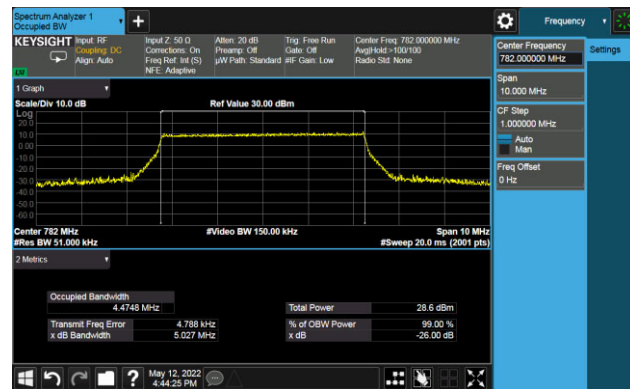

99% Bandwidth - QPSK

5MHz Channel Bandwidth

10MHz Channel Bandwidth

99% Bandwidth - 16QAM

5MHz Channel Bandwidth

10MHz Channel Bandwidth

99% Bandwidth - 64QAM

5MHz Channel Bandwidth

10MHz Channel Bandwidth

Test Site	SIP-SR1	Test Engineer	Allen Zou
Test Date	2022/05/12	Test Band	LTE Band 17

Frequency (MHz)	Bandwidth (MHz)	99% Bandwidth (MHz)
QPSK		
710.0	5	4.49
	10	8.95
16QAM		
710.0	5	4.48
	10	8.97
64QAM		
710.0	5	4.48
	10	8.96
256QAM		
710.0	5	4.48
	10	8.96