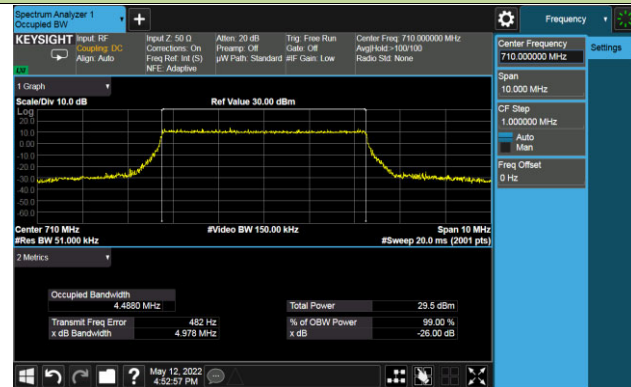

99% Bandwidth - QPSK

5MHz Channel Bandwidth