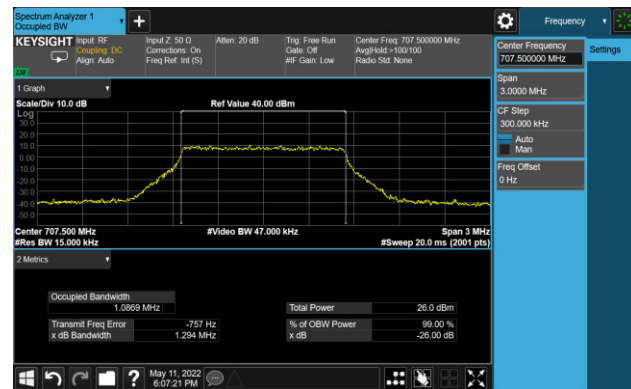

5MHz Channel Bandwidth

10MHz Channel Bandwidth

99% Bandwidth - 64QAM

1.4MHz Channel Bandwidth

3MHz Channel Bandwidth

5MHz Channel Bandwidth

10MHz Channel Bandwidth

99% Bandwidth - 256QAM

1.4MHz Channel Bandwidth

3MHz Channel Bandwidth

5MHz Channel Bandwidth

10MHz Channel Bandwidth

Test Site	SIP-SR1	Test Engineer	Allen Zou
Test Date	2022/05/12	Test Band	LTE Band 13

Frequency (MHz)	Bandwidth (MHz)	99% Bandwidth (MHz)
QPSK		
782.0	5	4.48
	10	8.92
16QAM		
782.0	5	4.47
	10	8.91
64QAM		
782.0	5	4.47
	10	8.92
256QAM		
782.0	5	4.49
	10	8.93