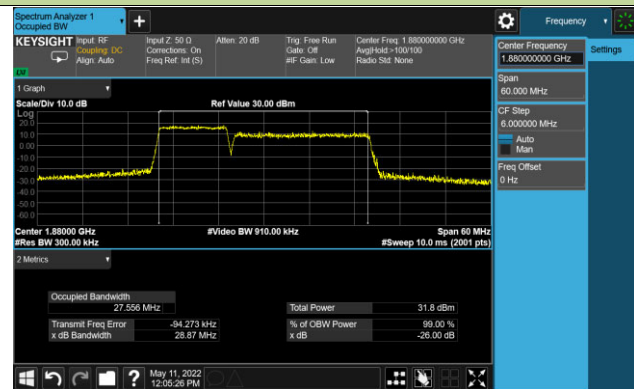

99% Bandwidth - QPSK

5+20MHz Channel Bandwidth

10+15MHz Channel Bandwidth

10+20MHz Channel Bandwidth

15+10MHz Channel Bandwidth

15+15MHz Channel Bandwidth

15+20MHz Channel Bandwidth