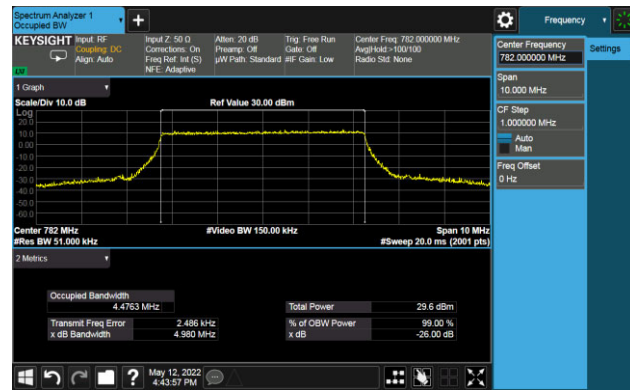

99% Bandwidth - QPSK

5MHz Channel Bandwidth