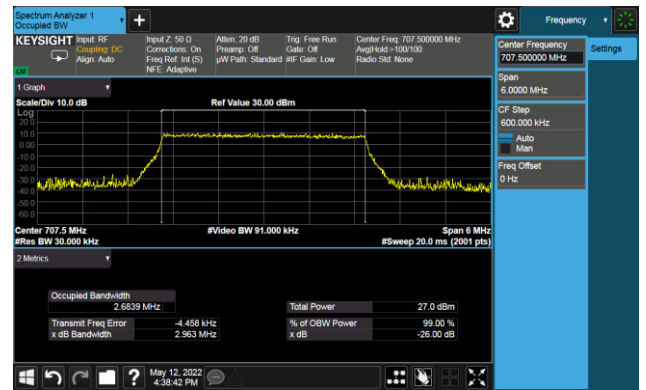

3MHz Channel Bandwidth