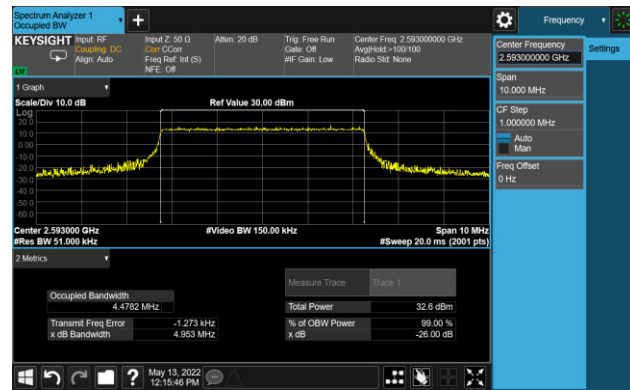

99% Bandwidth - QPSK

5MHz Channel Bandwidth