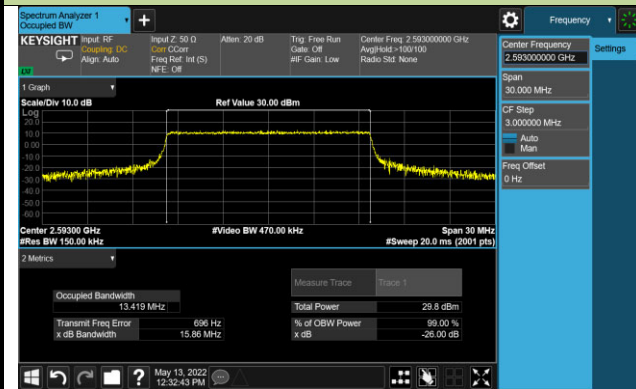

5MHz Channel Bandwidth

10MHz Channel Bandwidth

15MHz Channel Bandwidth

20MHz Channel Bandwidth

Test Site	SIP-SR1	Test Engineer	Allen Zou
Test Date	2022/05/12	Test Band	LTE Band 71

Frequency (MHz)	Bandwidth (MHz)	99% Bandwidth (MHz)
QPSK		
680.5	5	4.48
	10	8.92
	15	13.36
	20	17.80
16QAM		
680.5	5	4.48
	10	8.92
	15	13.39
	20	17.82
64QAM		
680.5	5	4.48
	10	8.92
	15	13.39
	20	17.82
256QAM		
680.5	5	4.47
	10	8.93
	15	13.37
	20	17.82