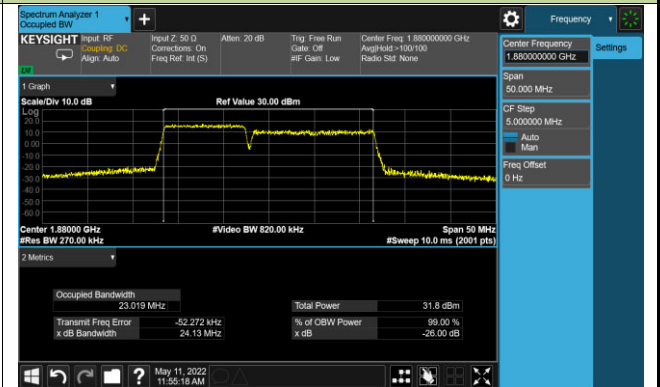

10+15MHz Channel Bandwidth