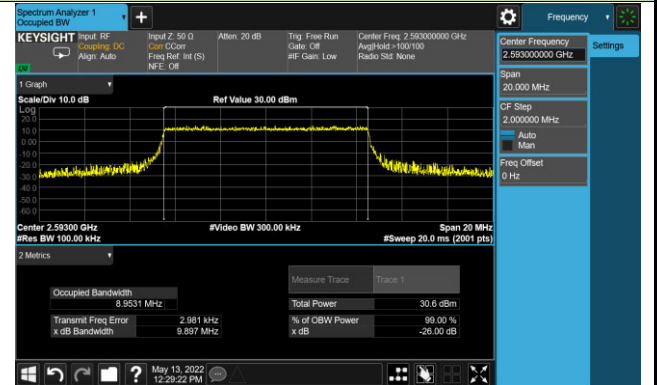

10MHz Channel Bandwidth