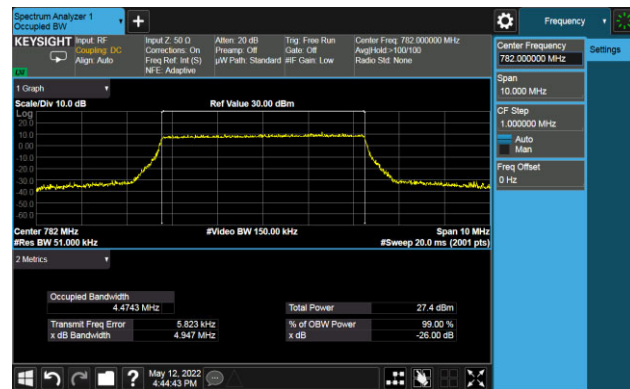

99% Bandwidth - QPSK

5MHz Channel Bandwidth

10MHz Channel Bandwidth

99% Bandwidth - 16QAM

5MHz Channel Bandwidth

10MHz Channel Bandwidth

99% Bandwidth - 64QAM

5MHz Channel Bandwidth

10MHz Channel Bandwidth

Test Site	SIP-SR1	Test Engineer	Allen Zou
Test Date	2022/05/12	Test Band	LTE Band 17

Frequency (MHz)	Bandwidth (MHz)	99% Bandwidth (MHz)
QPSK		
710.0	5	4.49
	10	8.95
16QAM		
710.0	5	4.48
	10	8.97
64QAM		
710.0	5	4.48
	10	8.96
256QAM		
710.0	5	4.48
	10	8.96