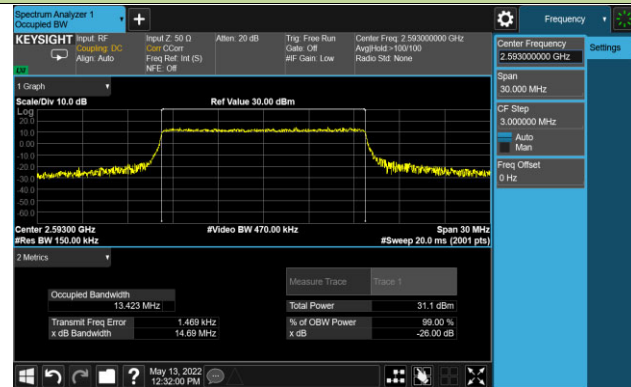

15MHz Channel Bandwidth