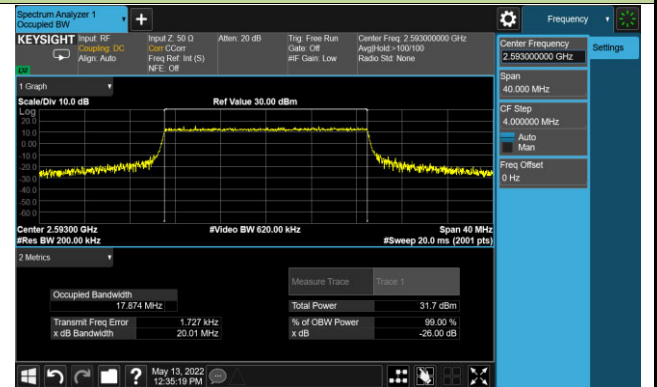

20MHz Channel Bandwidth