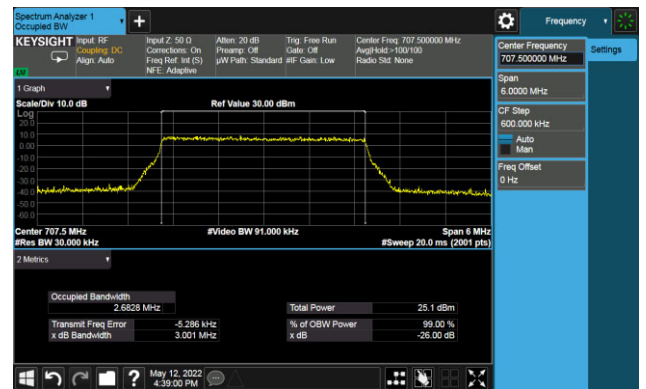

5MHz Channel Bandwidth

10MHz Channel Bandwidth

99% Bandwidth - 64QAM

1.4MHz Channel Bandwidth

3MHz Channel Bandwidth

5MHz Channel Bandwidth

10MHz Channel Bandwidth

99% Bandwidth - 256QAM

1.4MHz Channel Bandwidth

3MHz Channel Bandwidth

5MHz Channel Bandwidth

10MHz Channel Bandwidth

Test Site	SIP-SR1	Test Engineer	Allen Zou
Test Date	2022/05/12	Test Band	LTE Band 13

Frequency (MHz)	Bandwidth (MHz)	99% Bandwidth (MHz)
QPSK		
782.0	5	4.48
	10	8.92
16QAM		
782.0	5	4.47
	10	8.91
64QAM		
782.0	5	4.47
	10	8.92
256QAM		
782.0	5	4.49
	10	8.93