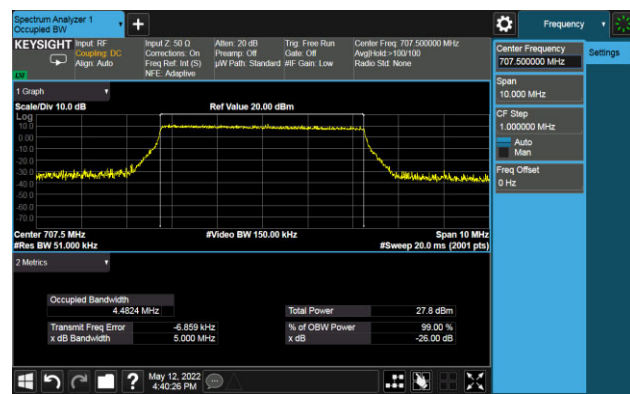

5MHz Channel Bandwidth

10MHz Channel Bandwidth

99% Bandwidth - 64QAM

1.4MHz Channel Bandwidth

3MHz Channel Bandwidth

5MHz Channel Bandwidth

10MHz Channel Bandwidth

99% Bandwidth - 256QAM

1.4MHz Channel Bandwidth

3MHz Channel Bandwidth

5MHz Channel Bandwidth

10MHz Channel Bandwidth

Test Site	SIP-SR1	Test Engineer	Allen Zou
Test Date	2022/05/12	Test Band	LTE Band 13

Frequency (MHz)	Bandwidth (MHz)	99% Bandwidth (MHz)
QPSK		
782.0	5	4.48
	10	8.92
16QAM		
782.0	5	4.47
	10	8.91
64QAM		
782.0	5	4.47
	10	8.92
256QAM		
782.0	5	4.49
	10	8.93