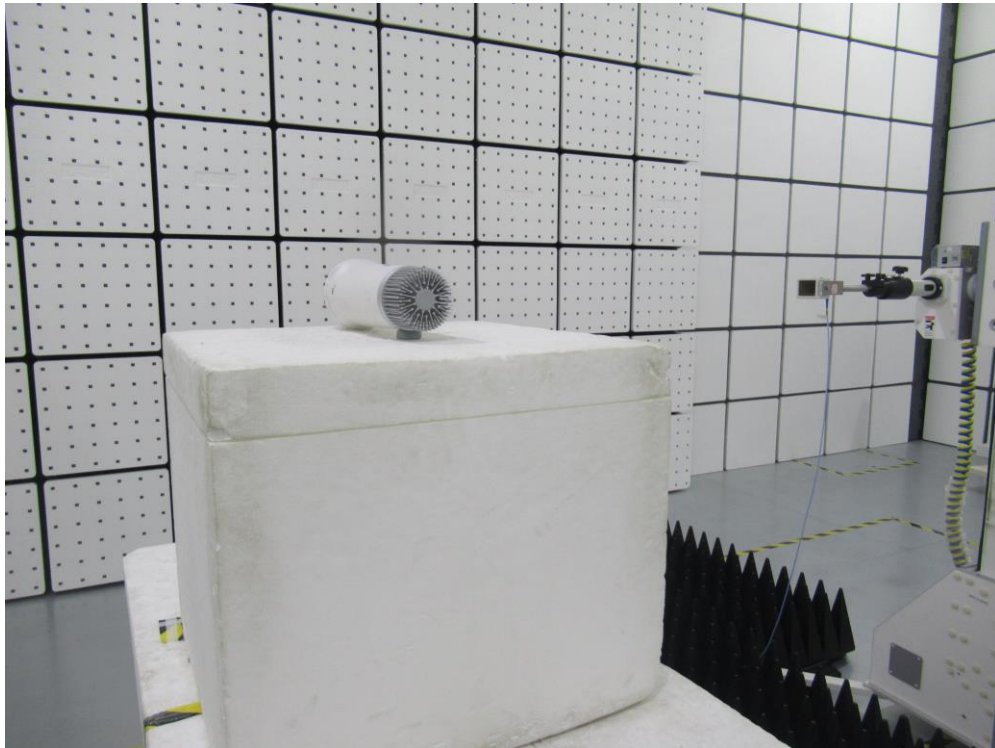

## RF Test Setup Photograph

Description: Front View of AC Conducted Emission Test Setup

Description: Back View of AC Conducted Emission Test Setup

Description: Radiated Spurious Emission Test Setup for below 1GHz

Description: Radiated Spurious Emission Test Setup for below 1GHz

Description: Radiated Spurious Emission Test Setup for 1-18GHz

Description: Radiated Spurious Emission Test Setup for 1-18GHz

Description: Radiated Spurious Emission Test Setup for 18-40GHz

Description: Radiated Spurious Emission Test Setup for 18-40GHz

Description: Radiated Spurious Emission Test Setup for 40-50GHz

Description: Radiated Spurious Emission Test Setup for 40-50GHz

Description: Radiated Spurious Emission Test Setup for 50-75GHz