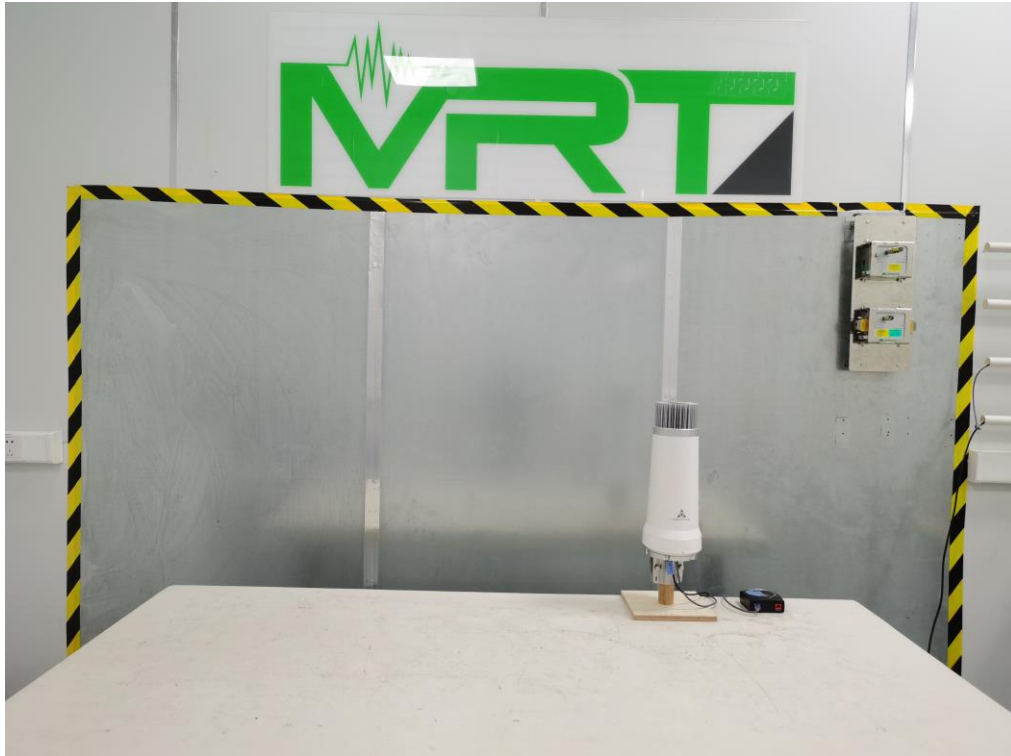

## RF Test Setup Photograph

Description: Front View of AC Conducted Emission Test Setup

Description: Back View of AC Conducted Emission Test Setup

Description: Radiated Spurious Emission Test Setup for below 1GHz

Description: Radiated Spurious Emission Test Setup for below 1GHz

Description: Radiated Spurious Emission Test Setup for 1-18GHz

Description: Radiated Spurious Emission Test Setup for 1-18GHz

Description: Radiated Spurious Emission Test Setup for 18-40GHz