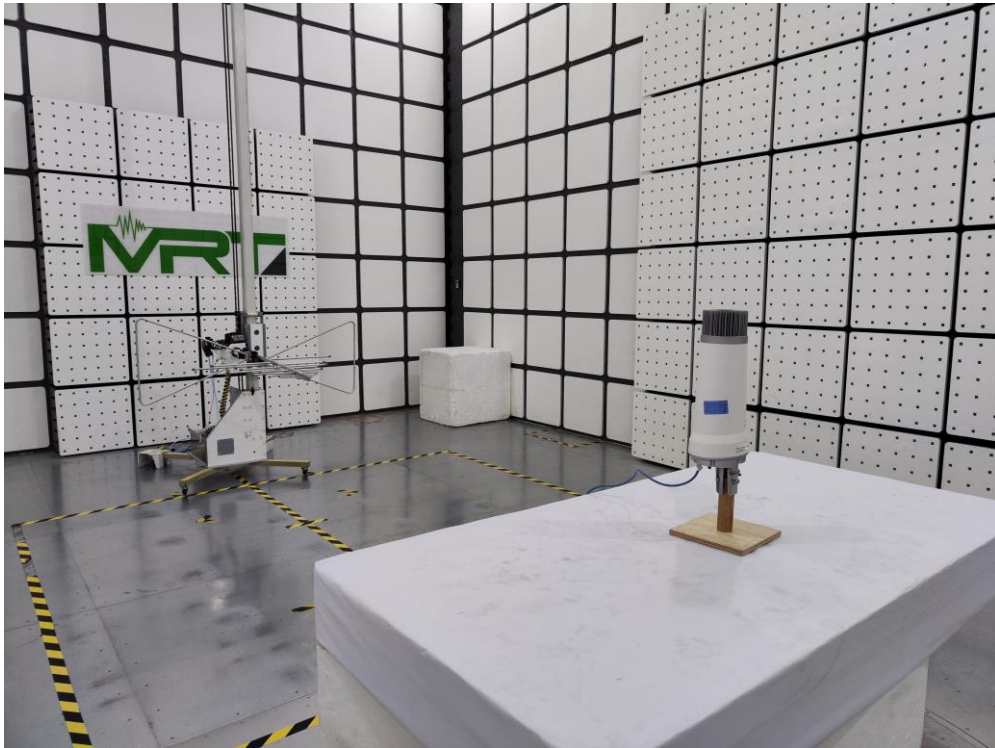

## RF Test Setup Photograph

Description: Front View of AC Conducted Emission Test Setup

Description: Back View of AC Conducted Emission Test Setup

Description: Radiated Spurious Emission Test Setup for below 1GHz

Description: Radiated Spurious Emission Test Setup for below 1GHz

Description: Radiated Spurious Emission Test Setup for 1-18GHz

Description: Radiated Spurious Emission Test Setup for 1-18GHz

Description: Radiated Spurious Emission Test Setup for 18-40GHz