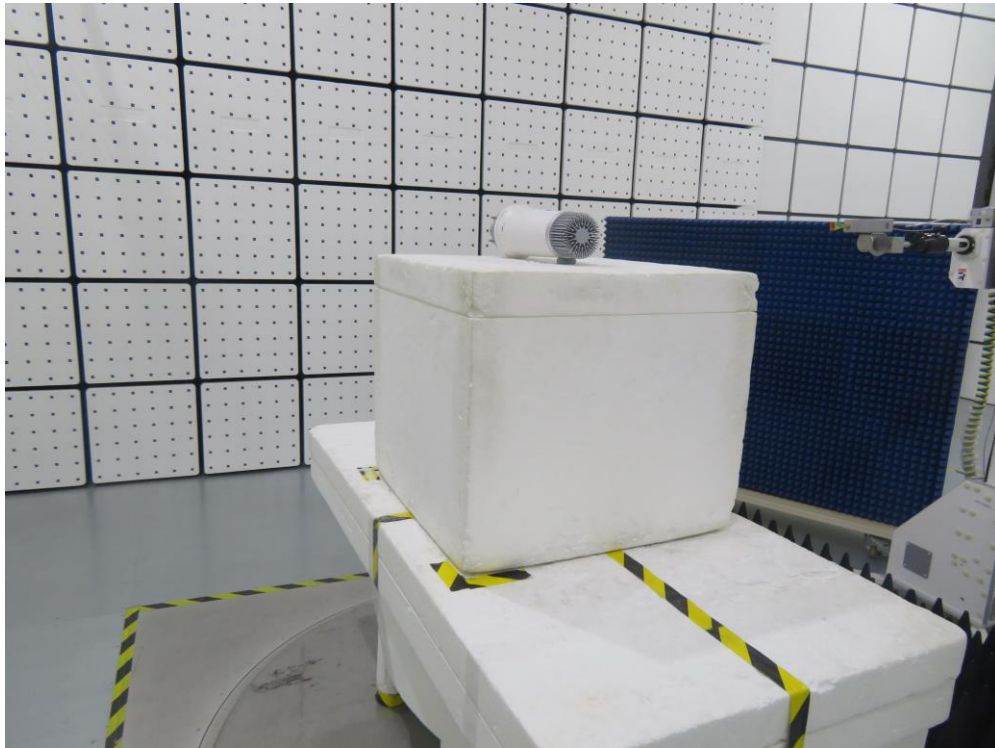

## RF Test Setup Photograph

Description: Front View of AC Conducted Emission Test Setup

Description: Back View of AC Conducted Emission Test Setup

Description: Radiated Spurious Emission Test Setup for below 1GHz

Description: Radiated Spurious Emission Test Setup for below 1GHz

Description: Radiated Spurious Emission Test Setup for 1-18GHz

Description: Radiated Spurious Emission Test Setup for 1-18GHz

Description: Radiated Spurious Emission Test Setup for 18-40GHz

Description: Radiated Spurious Emission Test Setup for 18-40GHz

Description: Radiated Spurious Emission Test Setup for 40-50GHz

Description: Radiated Spurious Emission Test Setup for 40-50GHz

Description: Radiated Spurious Emission Test Setup for 50-75GHz

Description: Radiated Spurious Emission Test Setup for 50-75GHz

Description: Radiated Spurious Emission Test Setup for 75-100GHz

Description: Radiated Spurious Emission Test Setup for 75-100GHz

Description: TRP Test Setup