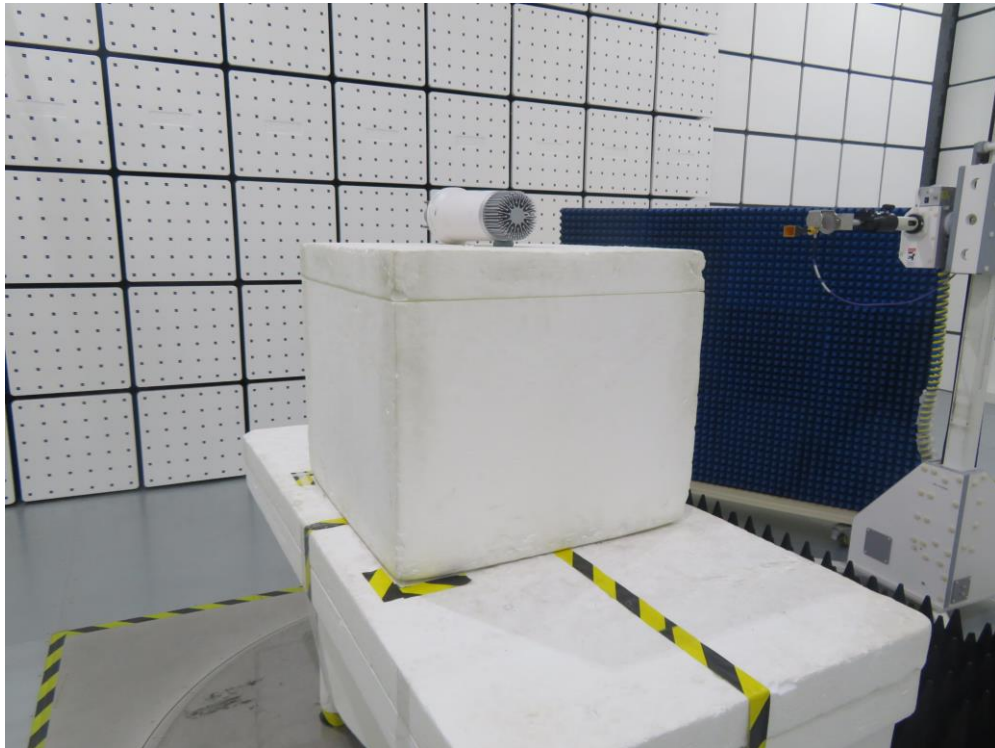

## RF Test Setup Photograph

Description: Front View of AC Conducted Emission Test Setup

Description: Back View of AC Conducted Emission Test Setup

Description: Radiated Spurious Emission Test Setup for below 1GHz

Description: Radiated Spurious Emission Test Setup for below 1GHz

Description: Radiated Spurious Emission Test Setup for 1-18GHz

Description: Radiated Spurious Emission Test Setup for 1-18GHz

Description: Radiated Spurious Emission Test Setup for 18-40GHz

Description: Radiated Spurious Emission Test Setup for 18-40GHz

Description: Radiated Spurious Emission Test Setup for 40-50GHz

Description: Radiated Spurious Emission Test Setup for 40-50GHz

Description: Radiated Spurious Emission Test Setup for 50-75GHz