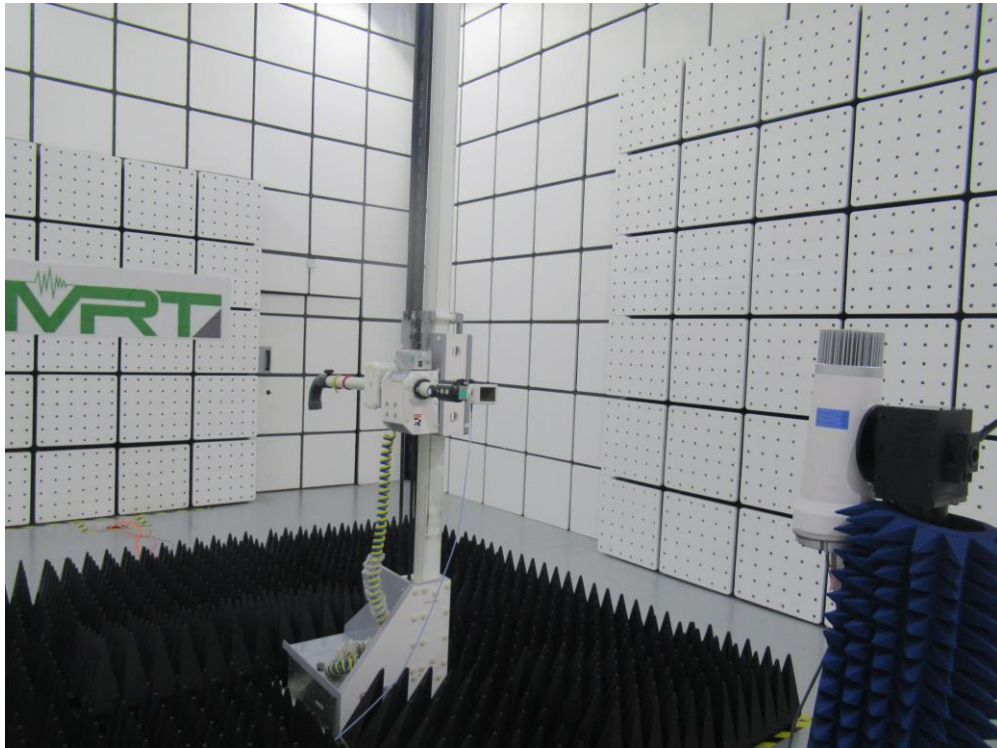

## RF Test Setup Photograph

Description: Front View of AC Conducted Emission Test Setup

Description: Back View of AC Conducted Emission Test Setup

Description: Radiated Spurious Emission Test Setup for below 1GHz

Description: Radiated Spurious Emission Test Setup for 50-75GHz

Description: Radiated Spurious Emission Test Setup for 75-100GHz

Description: Radiated Spurious Emission Test Setup for 75-100GHz

Description: TRP Test Setup