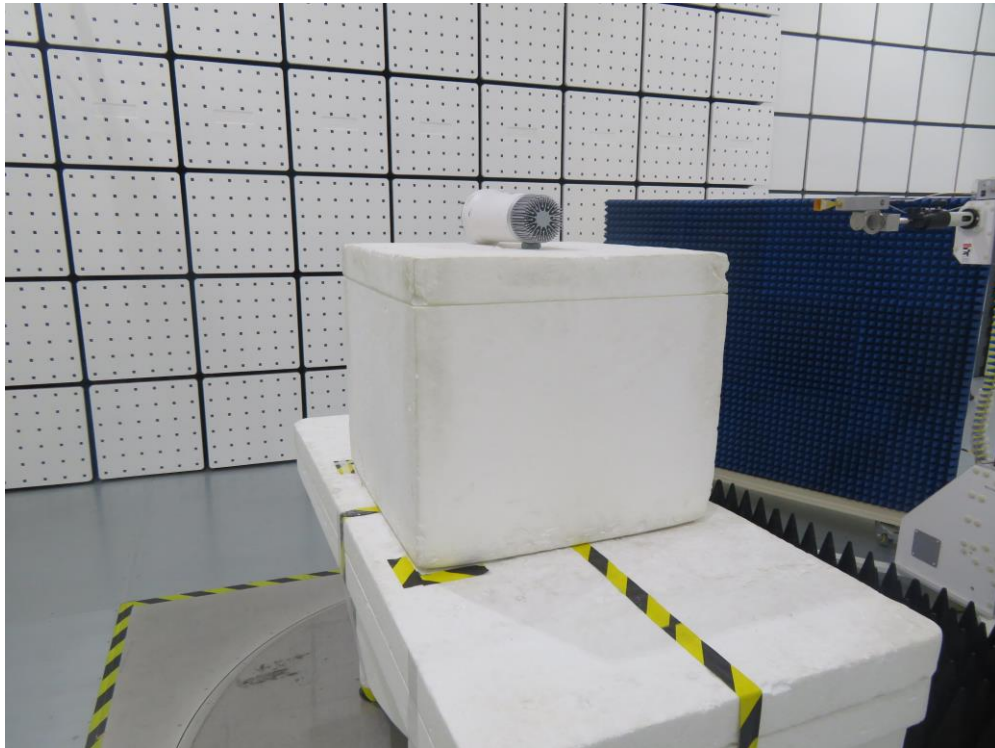

## RF Test Setup Photograph

Description: Front View of AC Conducted Emission Test Setup

Description: Back View of AC Conducted Emission Test Setup

Description: Radiated Spurious Emission Test Setup for below 1GHz

Description: Radiated Spurious Emission Test Setup for below 1GHz

Description: Radiated Spurious Emission Test Setup for 1-18GHz

Description: Radiated Spurious Emission Test Setup for 1-18GHz

Description: Radiated Spurious Emission Test Setup for 18-40GHz

Description: Radiated Spurious Emission Test Setup for 18-40GHz

Description: Radiated Spurious Emission Test Setup for 40-50GHz

Description: Radiated Spurious Emission Test Setup for 40-50GHz

Description: Radiated Spurious Emission Test Setup for 50-75GHz