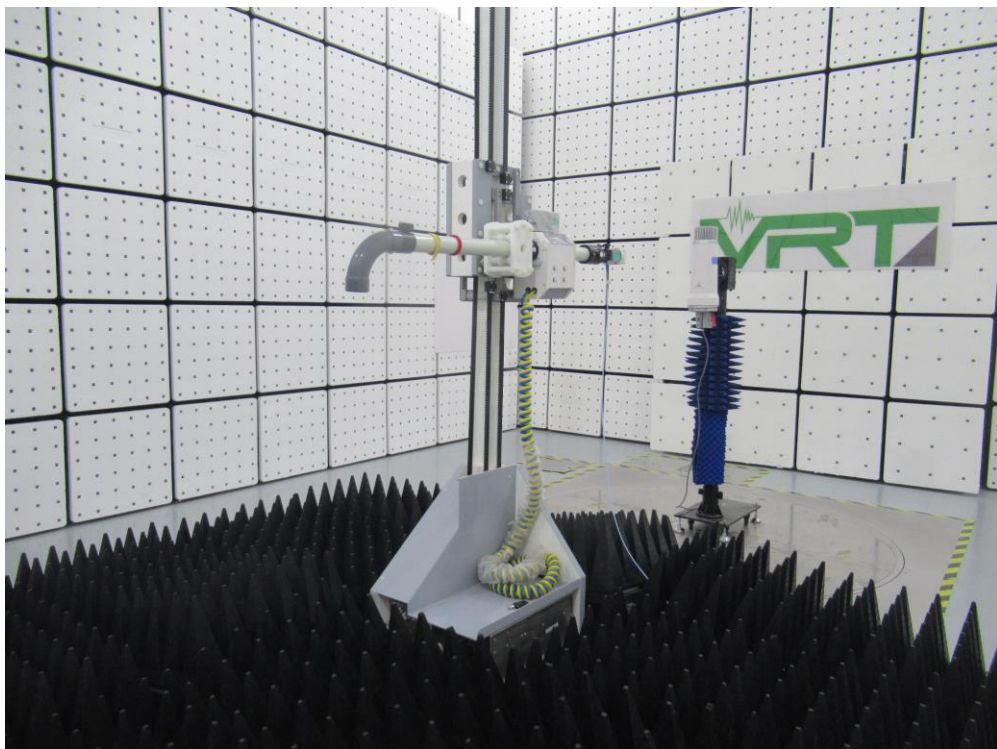

Description: TRP Test Setup