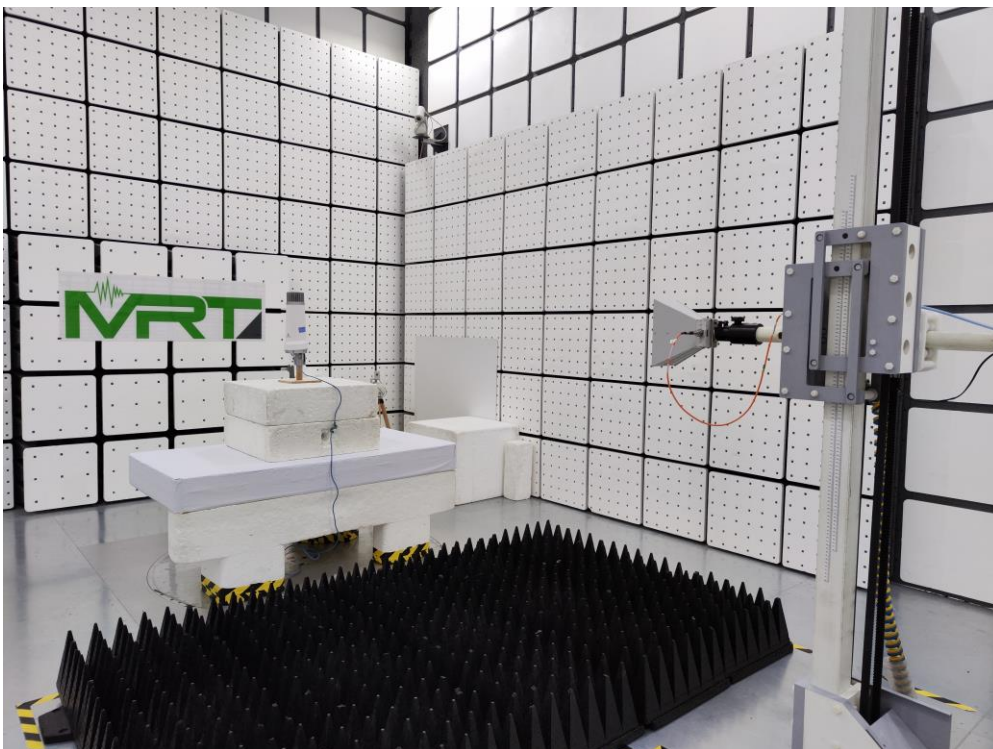

## RF Test Setup Photograph

Description: Front View of AC Conducted Emission Test Setup

Description: Back View of AC Conducted Emission Test Setup

Description: Radiated Spurious Emission Test Setup for below 1GHz

Description: Radiated Spurious Emission Test Setup for below 1GHz

Description: Radiated Spurious Emission Test Setup for 1-18GHz

Description: Radiated Spurious Emission Test Setup for 1-18GHz

Description: Radiated Spurious Emission Test Setup for 18-40GHz