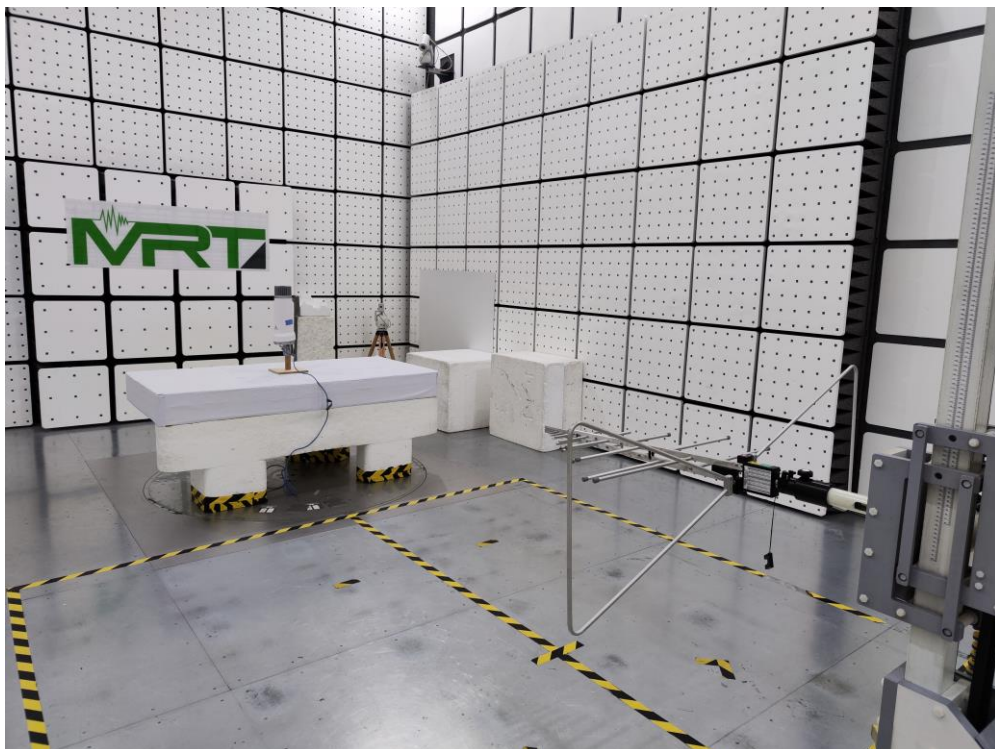

## RF Test Setup Photograph

Description: Front View of AC Conducted Emission Test Setup

Description: Back View of AC Conducted Emission Test Setup

Description: Radiated Spurious Emission Test Setup for below 1GHz

Description: Radiated Spurious Emission Test Setup for below 1GHz

Description: Radiated Spurious Emission Test Setup for 1-18GHz

Description: Radiated Spurious Emission Test Setup for 1-18GHz

Description: Radiated Spurious Emission Test Setup for 18-40GHz