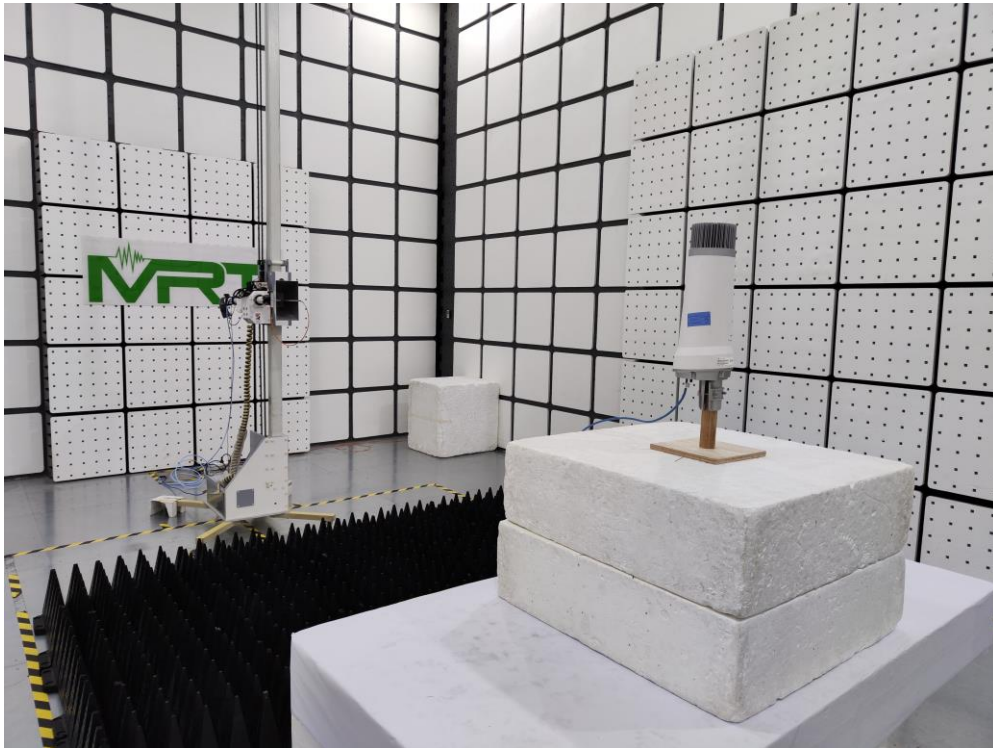

## RF Test Setup Photograph

Description: Front View of AC Conducted Emission Test Setup

Description: Back View of AC Conducted Emission Test Setup

Description: Radiated Spurious Emission Test Setup for below 1GHz

Description: Radiated Spurious Emission Test Setup for below 1GHz

Description: Radiated Spurious Emission Test Setup for 1-18GHz

Description: Radiated Spurious Emission Test Setup for 1-18GHz

Description: Radiated Spurious Emission Test Setup for 18-40GHz