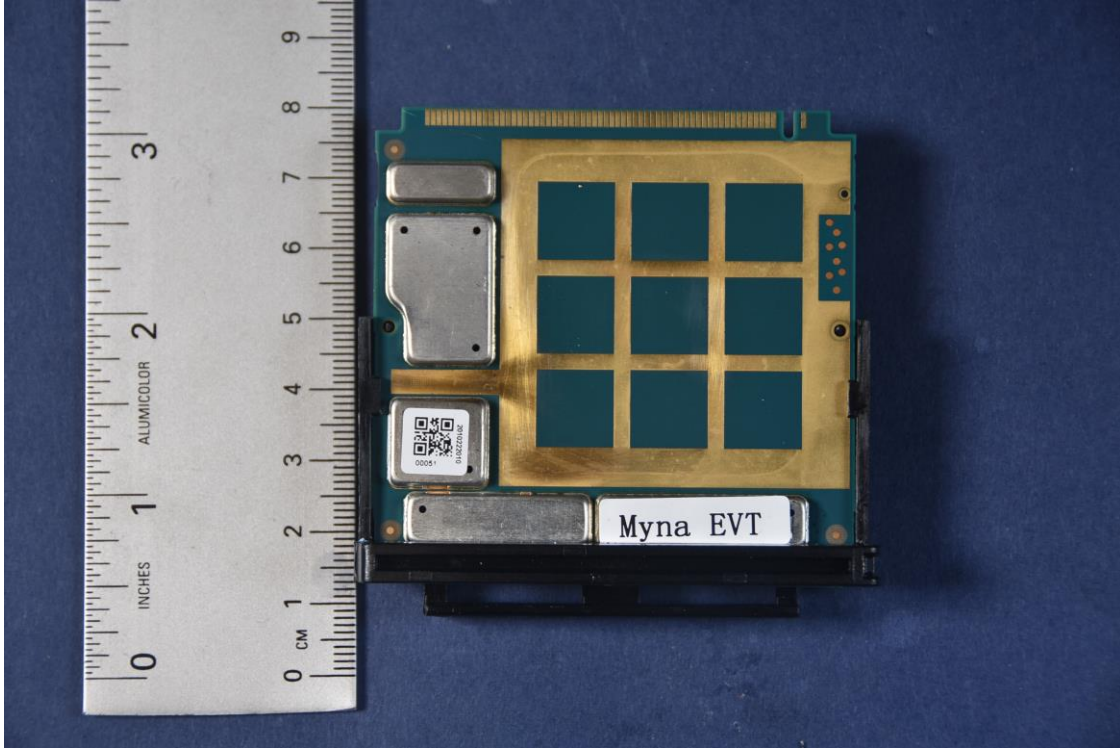

INTERNAL PHOTOGRAPHS

	<p>Netcomm Wireless Limited FCC ID: XIA-CFW2182</p>	<p>Model: CFW-2182</p>
<p>Internal Photos</p>	<p>EUT Type: Outdoor LTE Router</p>	<p>Page 3 of 5</p>

 Proud to be part of 	Netcomm Wireless Limited FCC ID: XIA-CFW2182	Model: CFW-2182
Internal Photos	EUT Type: Outdoor LTE Router	Page 4 of 5