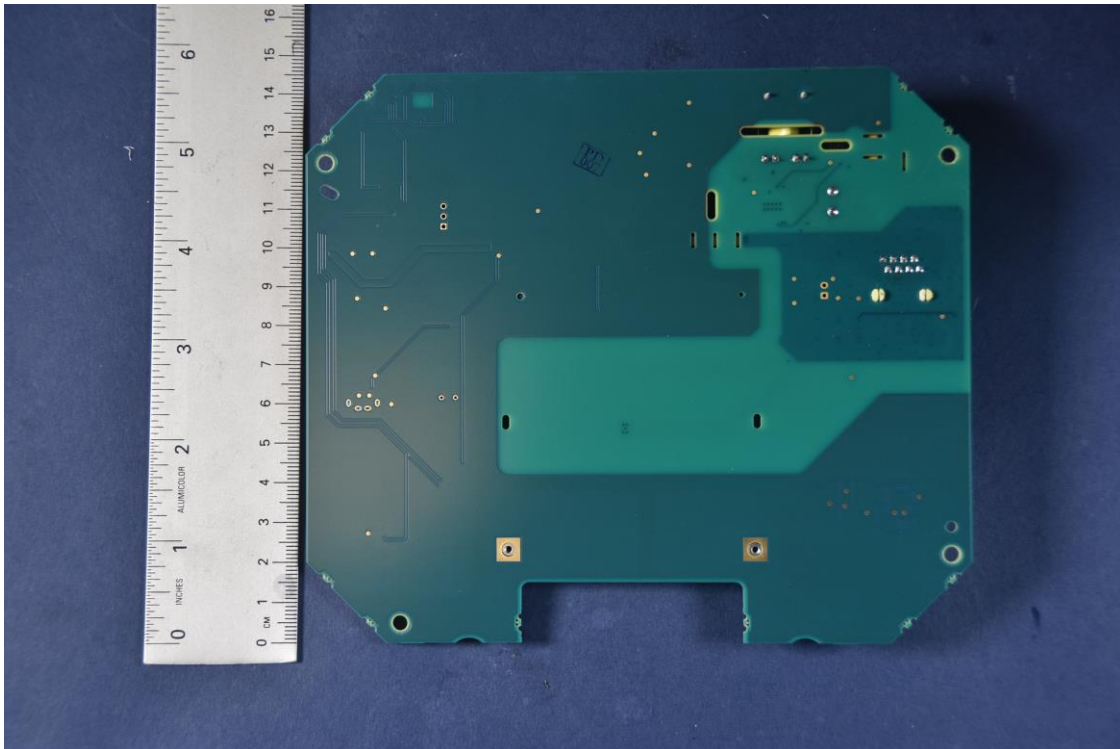

INTERNAL PHOTOGRAPHS

	<p>Netcomm Wireless Limited FCC ID: XIA-CFW2182</p>	<p>Model: CFW-2182</p>
<p>Internal Photos</p>	<p>EUT Type: Outdoor LTE Router</p>	<p>Page 3 of 5</p>

 Proud to be part of 	Netcomm Wireless Limited FCC ID: XIA-CFW2182	Model: CFW-2182
Internal Photos	EUT Type: Outdoor LTE Router	Page 4 of 5