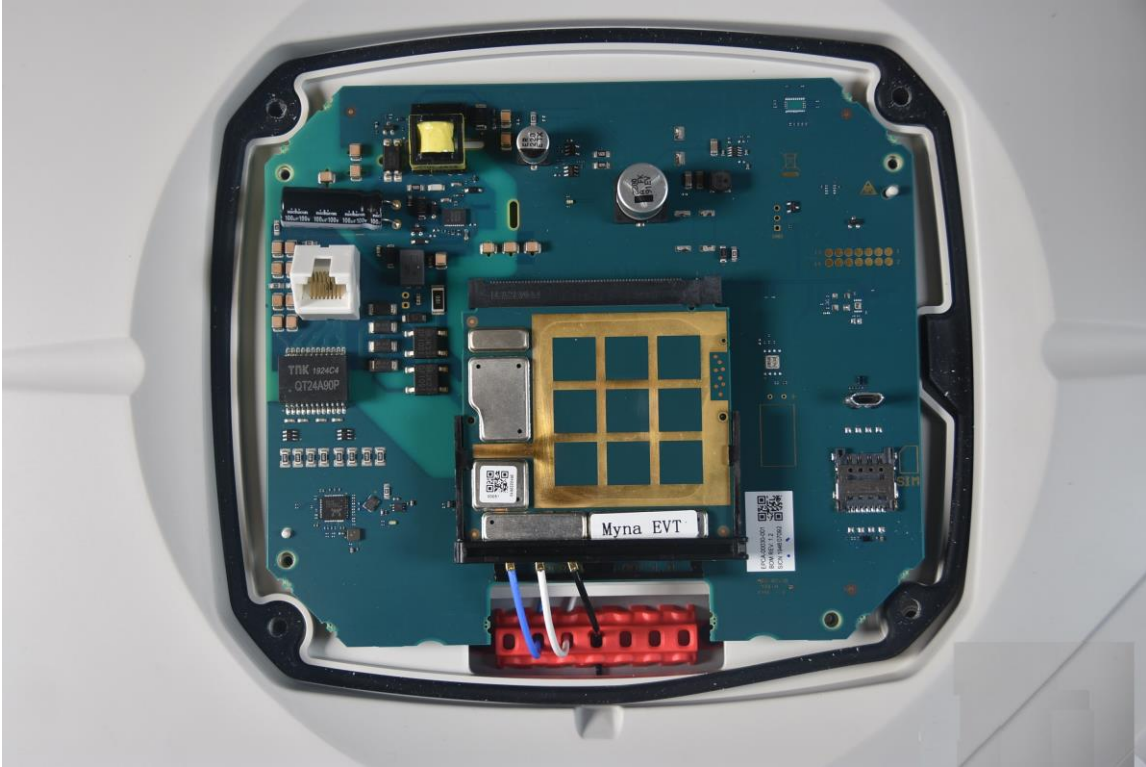

INTERNAL PHOTOGRAPHS

	<p>Netcomm Wireless Limited FCC ID: XIA-CFW2182</p>	<p>Model: CFW-2182</p>
<p>Internal Photos</p>	<p>EUT Type: Outdoor LTE Router</p>	<p>Page 3 of 5</p>

 Proud to be part of 	Netcomm Wireless Limited FCC ID: XIA-CFW2182	Model: CFW-2182
Internal Photos	EUT Type: Outdoor LTE Router	Page 4 of 5