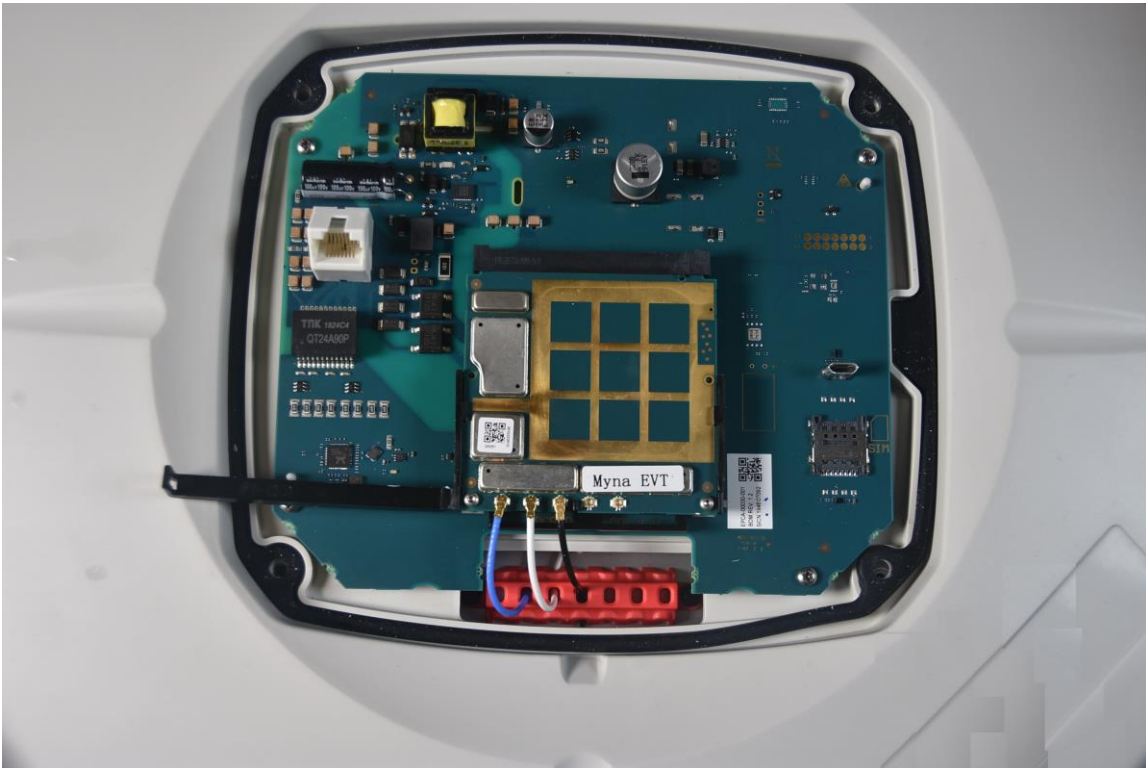

INTERNAL PHOTOGRAPHS

	<p>Netcomm Wireless Limited FCC ID: XIA-CFW2182</p>	<p>Model: CFW-2182</p>
<p>Internal Photos</p>	<p>EUT Type: Outdoor LTE Router</p>	<p>Page 3 of 5</p>

 Proud to be part of 	Netcomm Wireless Limited FCC ID: XIA-CFW2182	Model: CFW-2182
Internal Photos	EUT Type: Outdoor LTE Router	Page 4 of 5