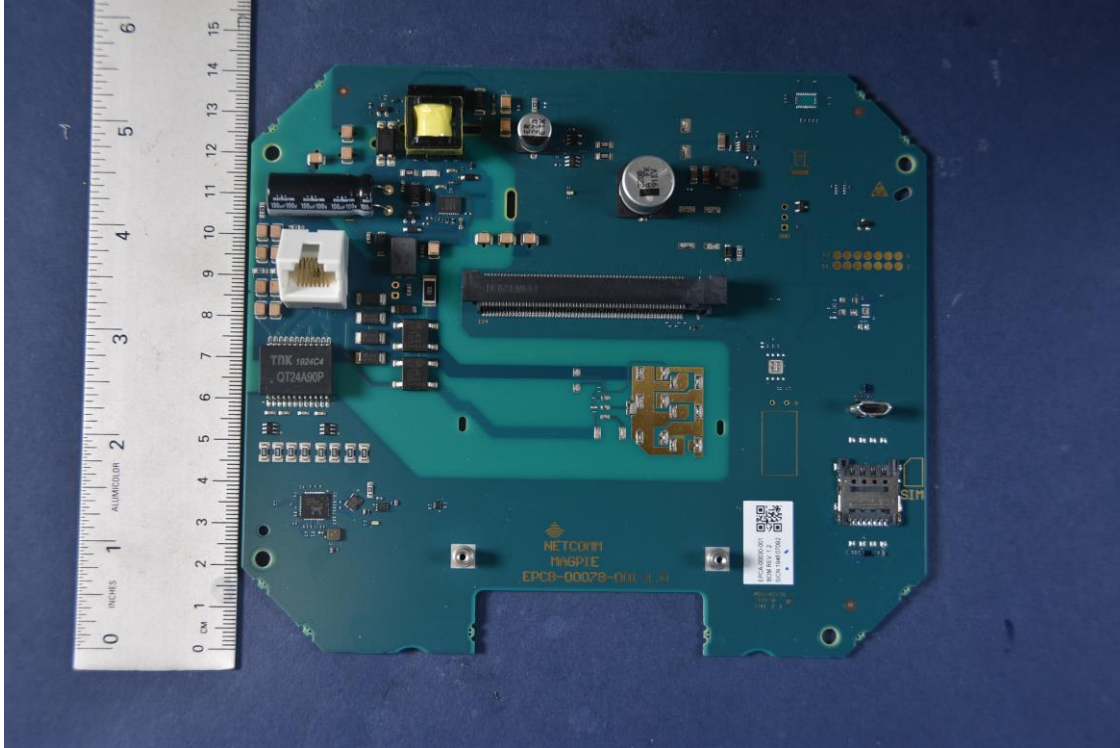

INTERNAL PHOTOGRAPHS

	<p>Netcomm Wireless Limited FCC ID: XIA-CFW2182</p>	<p>Model: CFW-2182</p>
<p>Internal Photos</p>	<p>EUT Type: Outdoor LTE Router</p>	<p>Page 3 of 5</p>

 Proud to be part of 	Netcomm Wireless Limited FCC ID: XIA-CFW2182	Model: CFW-2182
Internal Photos	EUT Type: Outdoor LTE Router	Page 4 of 5