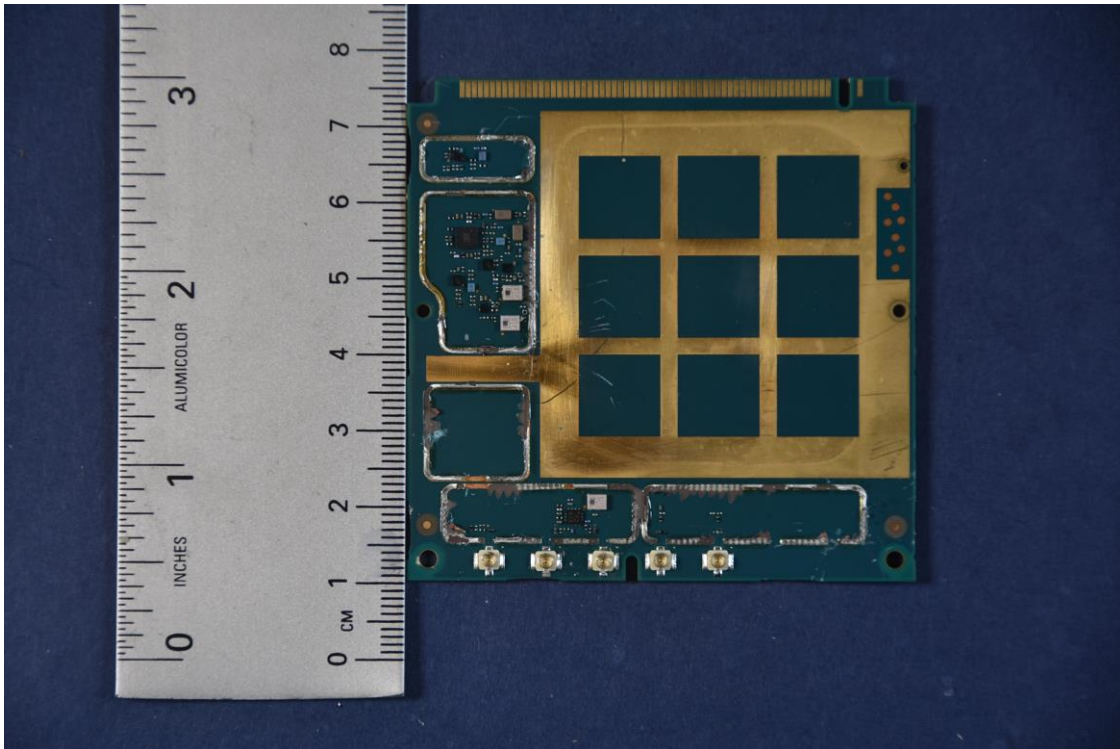

INTERNAL PHOTOGRAPHS

	<p>Netcomm Wireless Limited FCC ID: XIA-CFW2182</p>	<p>Model: CFW-2182</p>
<p>Internal Photos</p>	<p>EUT Type: Outdoor LTE Router</p>	<p>Page 3 of 5</p>

 Proud to be part of 	Netcomm Wireless Limited FCC ID: XIA-CFW2182	Model: CFW-2182
Internal Photos	EUT Type: Outdoor LTE Router	Page 4 of 5