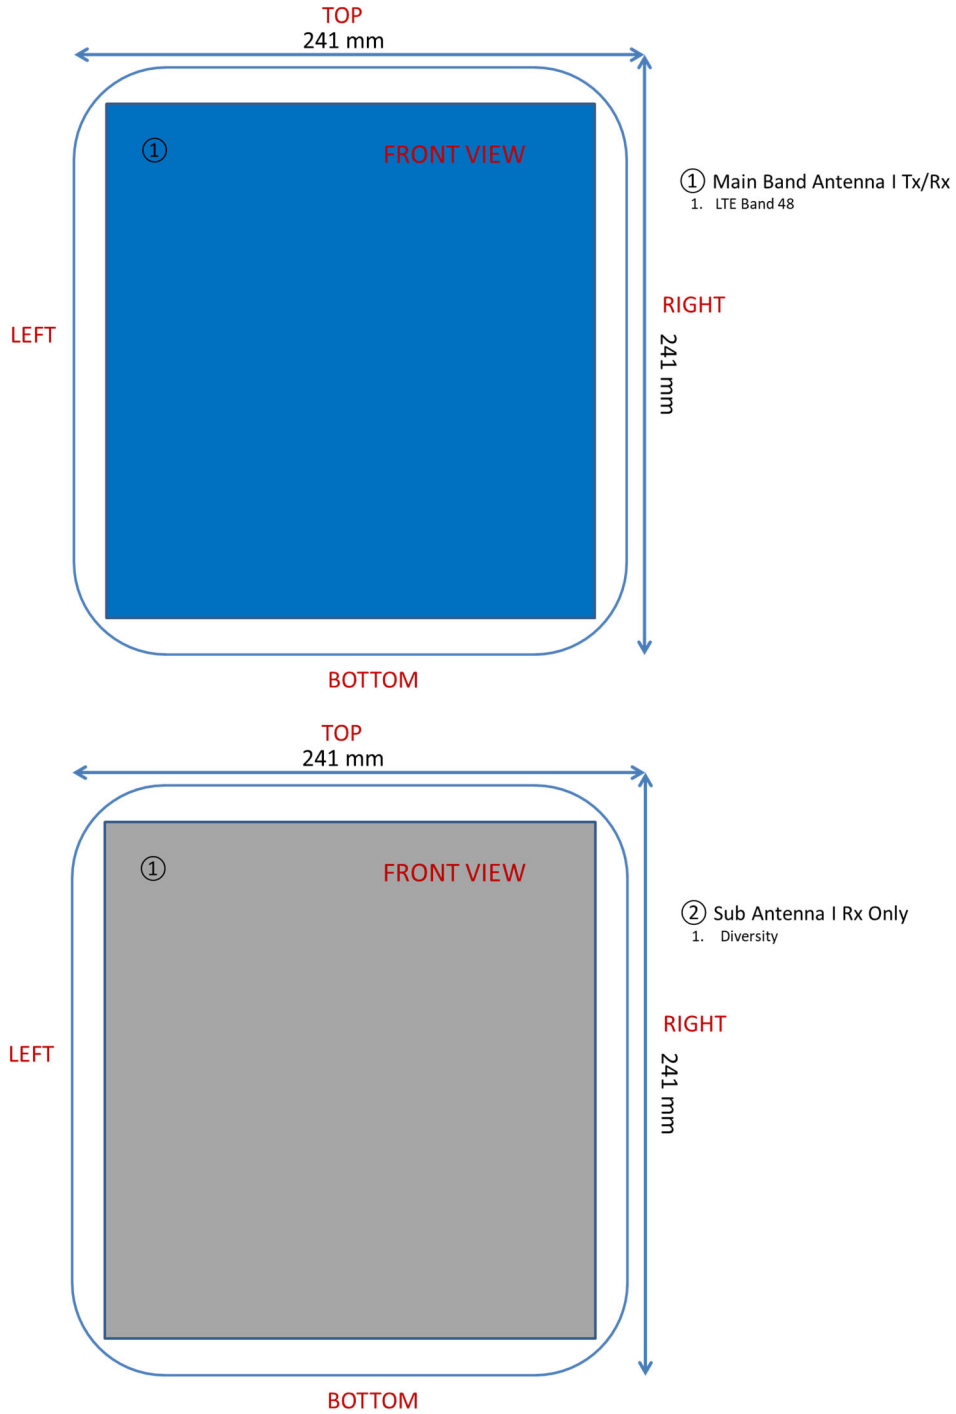

APPENDIX E: DUT ANTENNA DIAGRAM & SAR TEST SETUP PHOTOGRAPHS

FCC ID: XIA-CFW2172	 PCTEST <small>Provided to be part of NetComm</small>	SAR EVALUATION REPORT		Approved by: Quality Manager
Test Dates: 10/19/2020	DUT Type: Handheld LTE Router			APPENDIX E: Page 1 of 3

Note: Exact antenna dimensions and separation distances are shown in the Technical Descriptions in the FCC Filing.

**Figure E-1
DUT Antenna Locations**

FCC ID: XIA-CFW2172	 PCTEST <small>Providing the best part of the solution</small>	SAR EVALUATION REPORT	 NetComm	Approved by: Quality Manager
Test Dates: 10/19/2020	DUT Type: Handheld LTE Router	APPENDIX E: Page 2 of 3		

SAR Test Setup Photo 1 – Back Side at 0 mm

FCC ID: XIA-CFW2172	 <small>Provided to be part of</small>	SAR EVALUATION REPORT		Approved by: Quality Manager
Test Dates: 10/19/2020	DUT Type: Handheld LTE Router			APPENDIX E: Page 3 of 3