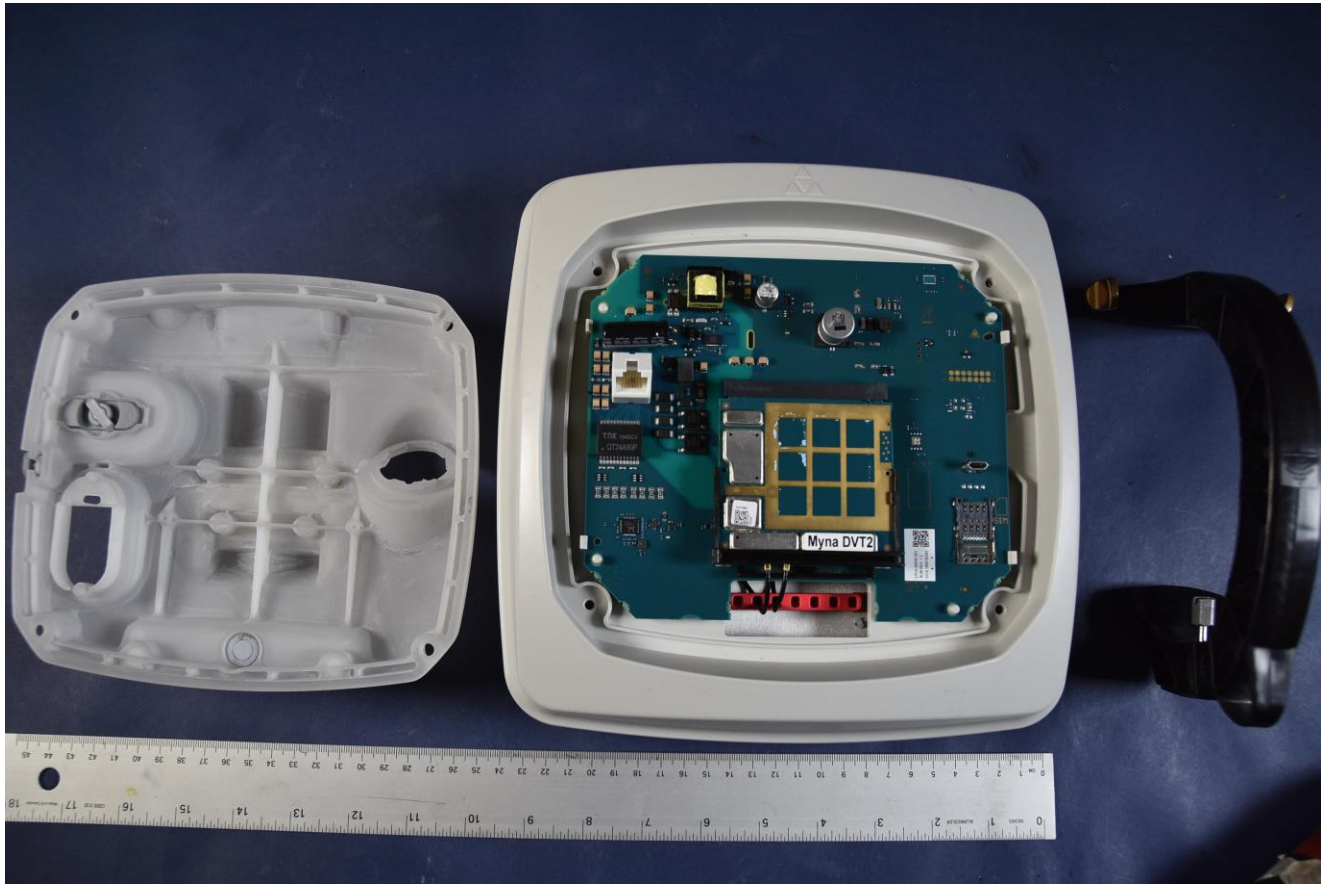

INTERNAL PHOTOGRAPHS

	<p>Netcomm Wireless Limited FCC ID: XIA-CFW2172</p>	<p>Model: CFW-2172</p>
<p>Internal Photos</p>	<p>EUT Type: Handheld LTE Router</p>	<p>Page 1 of 9</p>

	<p>Netcomm Wireless Limited FCC ID: XIA-CFW2172</p>	<p>Model: CFW-2172</p>
<p>Internal Photos</p>	<p>EUT Type: Handheld LTE Router</p>	<p>Page 2 of 9</p>

	<p>Netcomm Wireless Limited FCC ID: XIA-CFW2172</p>	<p>Model: CFW-2172</p>
<p>Internal Photos</p>	<p>EUT Type: Handheld LTE Router</p>	<p>Page 3 of 9</p>

	<p>Netcomm Wireless Limited FCC ID: XIA-CFW2172</p>	<p>Model: CFW-2172</p>
<p>Internal Photos</p>	<p>EUT Type: Handheld LTE Router</p>	<p>Page 4 of 9</p>

	<p>Netcomm Wireless Limited FCC ID: XIA-CFW2172</p>	<p>Model: CFW-2172</p>
<p>Internal Photos</p>	<p>EUT Type: Handheld LTE Router</p>	<p>Page 5 of 9</p>

	<p>Netcomm Wireless Limited FCC ID: XIA-CFW2172</p>	<p>Model: CFW-2172</p>
<p>Internal Photos</p>	<p>EUT Type: Handheld LTE Router</p>	<p>Page 6 of 9</p>