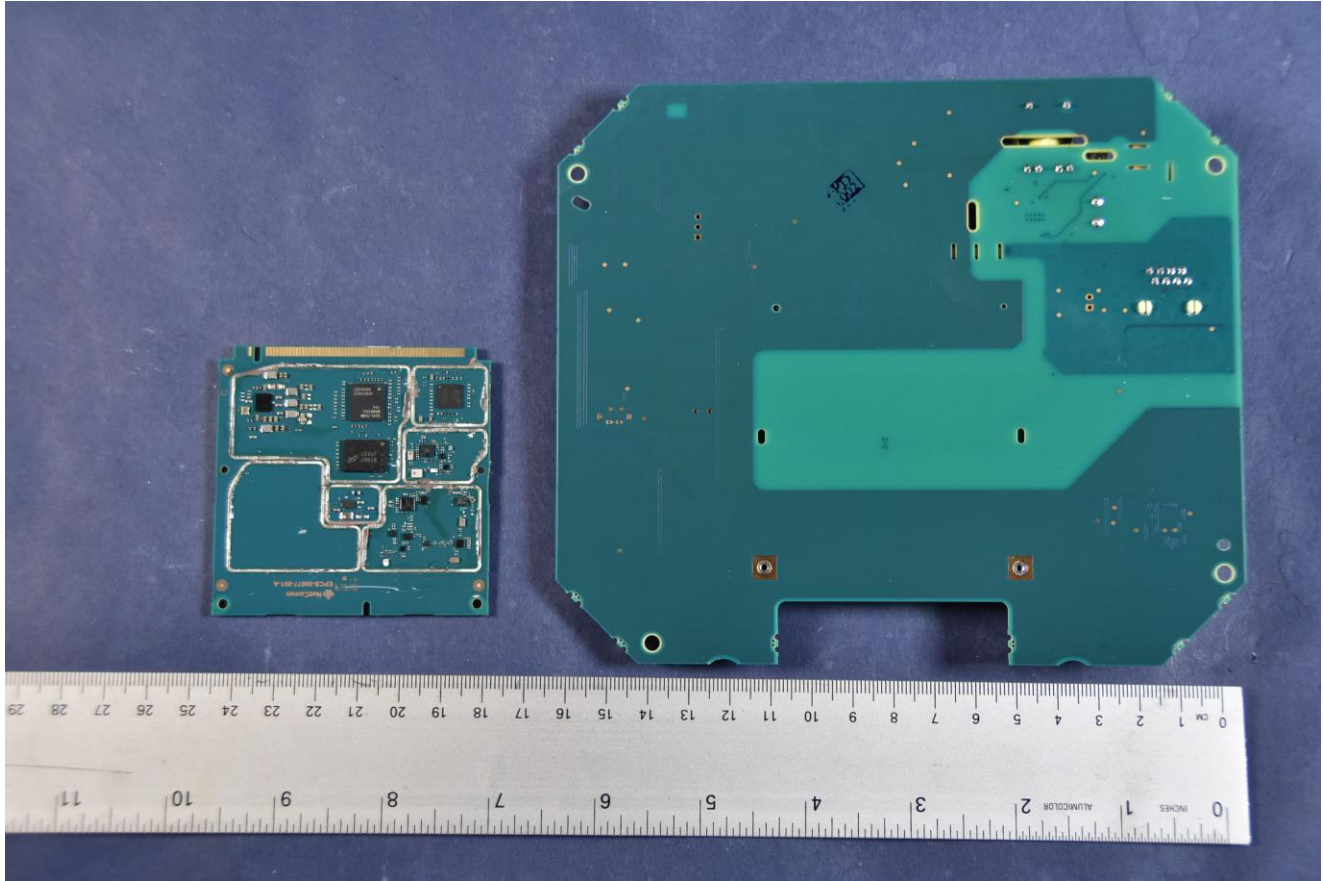

INTERNAL PHOTOGRAPHS

	<p>Netcomm Wireless Limited FCC ID: XIA-CFW2172</p>	<p>Model: CFW-2172</p>
<p>Internal Photos</p>	<p>EUT Type: Handheld LTE Router</p>	<p>Page 1 of 9</p>

	<p>Netcomm Wireless Limited FCC ID: XIA-CFW2172</p>	<p>Model: CFW-2172</p>
<p>Internal Photos</p>	<p>EUT Type: Handheld LTE Router</p>	<p>Page 2 of 9</p>

	<p>Netcomm Wireless Limited FCC ID: XIA-CFW2172</p>	<p>Model: CFW-2172</p>
<p>Internal Photos</p>	<p>EUT Type: Handheld LTE Router</p>	<p>Page 3 of 9</p>

	<p>Netcomm Wireless Limited FCC ID: XIA-CFW2172</p>	<p>Model: CFW-2172</p>
<p>Internal Photos</p>	<p>EUT Type: Handheld LTE Router</p>	<p>Page 4 of 9</p>

	<p>Netcomm Wireless Limited FCC ID: XIA-CFW2172</p>	<p>Model: CFW-2172</p>
<p>Internal Photos</p>	<p>EUT Type: Handheld LTE Router</p>	<p>Page 5 of 9</p>

	<p>Netcomm Wireless Limited FCC ID: XIA-CFW2172</p>	<p>Model: CFW-2172</p>
<p>Internal Photos</p>	<p>EUT Type: Handheld LTE Router</p>	<p>Page 6 of 9</p>

	<p>Netcomm Wireless Limited FCC ID: XIA-CFW2172</p>	<p>Model: CFW-2172</p>
<p>Internal Photos</p>	<p>EUT Type: Handheld LTE Router</p>	<p>Page 7 of 9</p>

	<p>Netcomm Wireless Limited FCC ID: XIA-CFW2172</p>	<p>Model: CFW-2172</p>
<p>Internal Photos</p>	<p>EUT Type: Handheld LTE Router</p>	<p>Page 8 of 9</p>