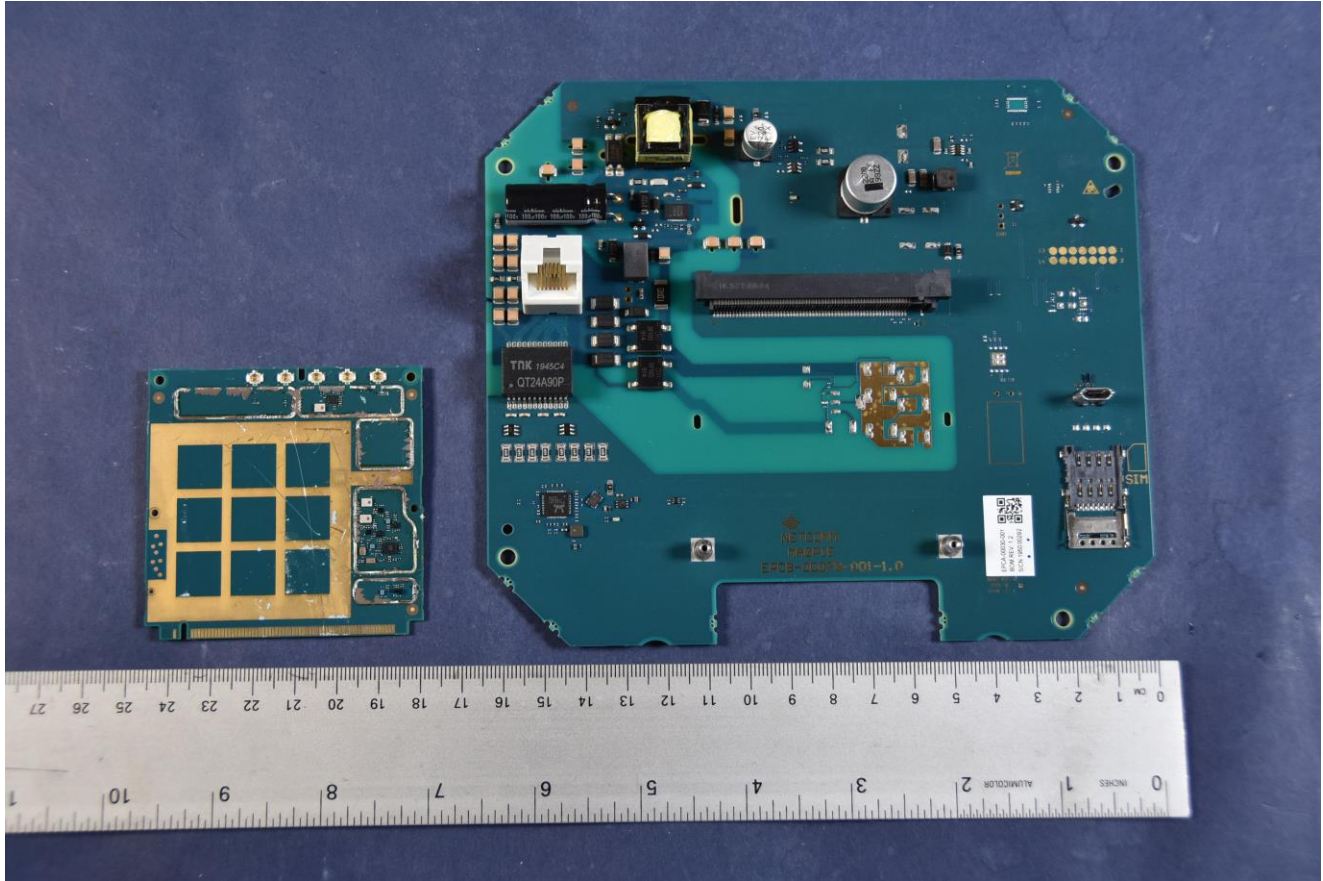

INTERNAL PHOTOGRAPHS

	<p>Netcomm Wireless Limited FCC ID: XIA-CFW2172</p>	<p>Model: CFW-2172</p>
<p>Internal Photos</p>	<p>EUT Type: Handheld LTE Router</p>	<p>Page 1 of 9</p>

	<p>Netcomm Wireless Limited FCC ID: XIA-CFW2172</p>	<p>Model: CFW-2172</p>
<p>Internal Photos</p>	<p>EUT Type: Handheld LTE Router</p>	<p>Page 2 of 9</p>

	<p>Netcomm Wireless Limited FCC ID: XIA-CFW2172</p>	<p>Model: CFW-2172</p>
<p>Internal Photos</p>	<p>EUT Type: Handheld LTE Router</p>	<p>Page 3 of 9</p>

	<p>Netcomm Wireless Limited FCC ID: XIA-CFW2172</p>	<p>Model: CFW-2172</p>
<p>Internal Photos</p>	<p>EUT Type: Handheld LTE Router</p>	<p>Page 4 of 9</p>

	<p>Netcomm Wireless Limited FCC ID: XIA-CFW2172</p>	<p>Model: CFW-2172</p>
<p>Internal Photos</p>	<p>EUT Type: Handheld LTE Router</p>	<p>Page 5 of 9</p>

	<p>Netcomm Wireless Limited FCC ID: XIA-CFW2172</p>	<p>Model: CFW-2172</p>
<p>Internal Photos</p>	<p>EUT Type: Handheld LTE Router</p>	<p>Page 6 of 9</p>

	<p>Netcomm Wireless Limited FCC ID: XIA-CFW2172</p>	<p>Model: CFW-2172</p>
<p>Internal Photos</p>	<p>EUT Type: Handheld LTE Router</p>	<p>Page 7 of 9</p>

	<p>Netcomm Wireless Limited FCC ID: XIA-CFW2172</p>	<p>Model: CFW-2172</p>
<p>Internal Photos</p>	<p>EUT Type: Handheld LTE Router</p>	<p>Page 8 of 9</p>