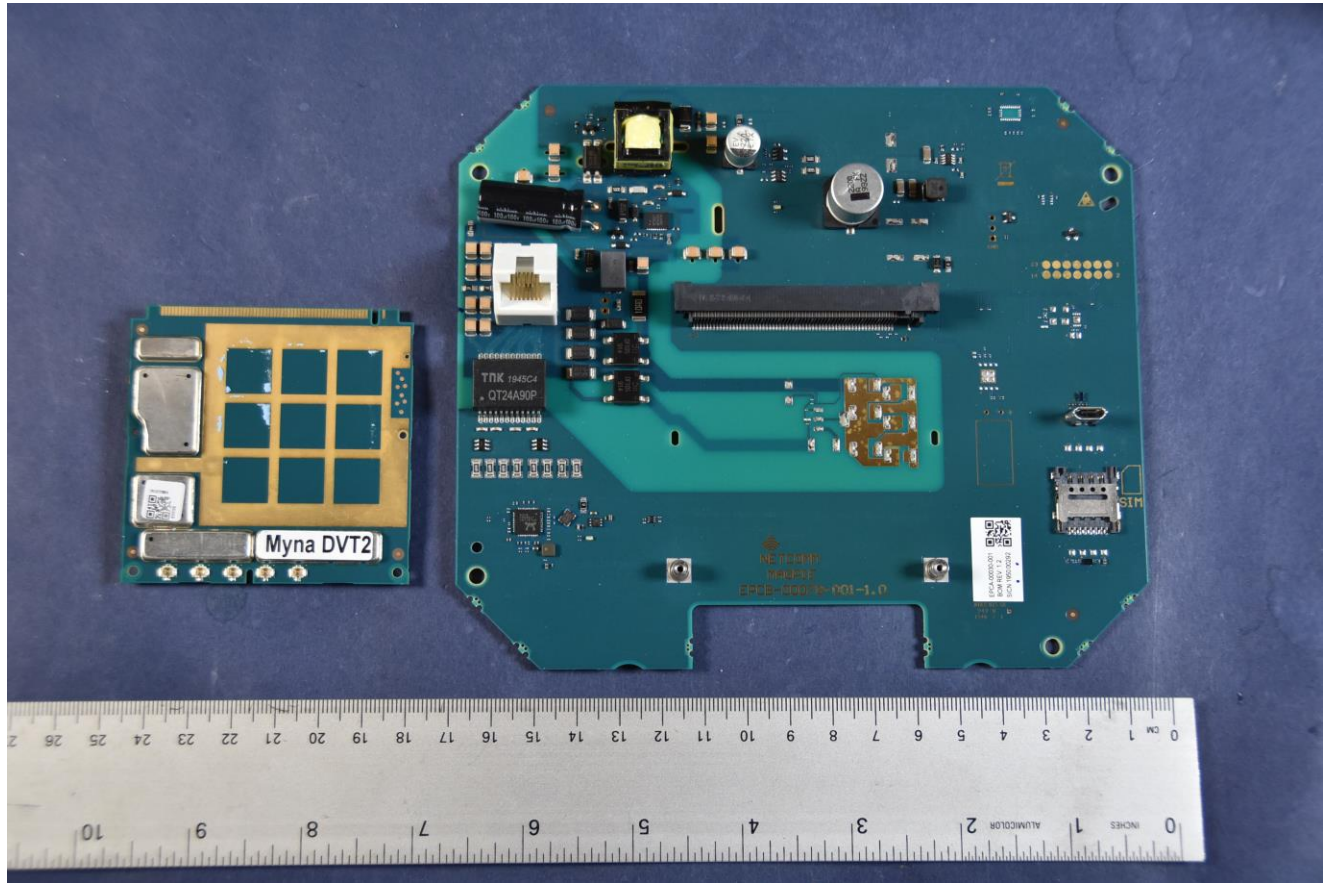

INTERNAL PHOTOGRAPHS

	<p>Netcomm Wireless Limited FCC ID: XIA-CFW2172</p>	<p>Model: CFW-2172</p>
<p>Internal Photos</p>	<p>EUT Type: Handheld LTE Router</p>	<p>Page 1 of 9</p>

	<p>Netcomm Wireless Limited FCC ID: XIA-CFW2172</p>	<p>Model: CFW-2172</p>
<p>Internal Photos</p>	<p>EUT Type: Handheld LTE Router</p>	<p>Page 2 of 9</p>

	<p>Netcomm Wireless Limited FCC ID: XIA-CFW2172</p>	<p>Model: CFW-2172</p>
<p>Internal Photos</p>	<p>EUT Type: Handheld LTE Router</p>	<p>Page 3 of 9</p>

	<p>Netcomm Wireless Limited FCC ID: XIA-CFW2172</p>	<p>Model: CFW-2172</p>
<p>Internal Photos</p>	<p>EUT Type: Handheld LTE Router</p>	<p>Page 4 of 9</p>

	<p>Netcomm Wireless Limited FCC ID: XIA-CFW2172</p>	<p>Model: CFW-2172</p>
<p>Internal Photos</p>	<p>EUT Type: Handheld LTE Router</p>	<p>Page 5 of 9</p>

	<p>Netcomm Wireless Limited FCC ID: XIA-CFW2172</p>	<p>Model: CFW-2172</p>
<p>Internal Photos</p>	<p>EUT Type: Handheld LTE Router</p>	<p>Page 6 of 9</p>

	<p>Netcomm Wireless Limited FCC ID: XIA-CFW2172</p>	<p>Model: CFW-2172</p>
<p>Internal Photos</p>	<p>EUT Type: Handheld LTE Router</p>	<p>Page 7 of 9</p>

	<p>Netcomm Wireless Limited FCC ID: XIA-CFW2172</p>	<p>Model: CFW-2172</p>
<p>Internal Photos</p>	<p>EUT Type: Handheld LTE Router</p>	<p>Page 8 of 9</p>