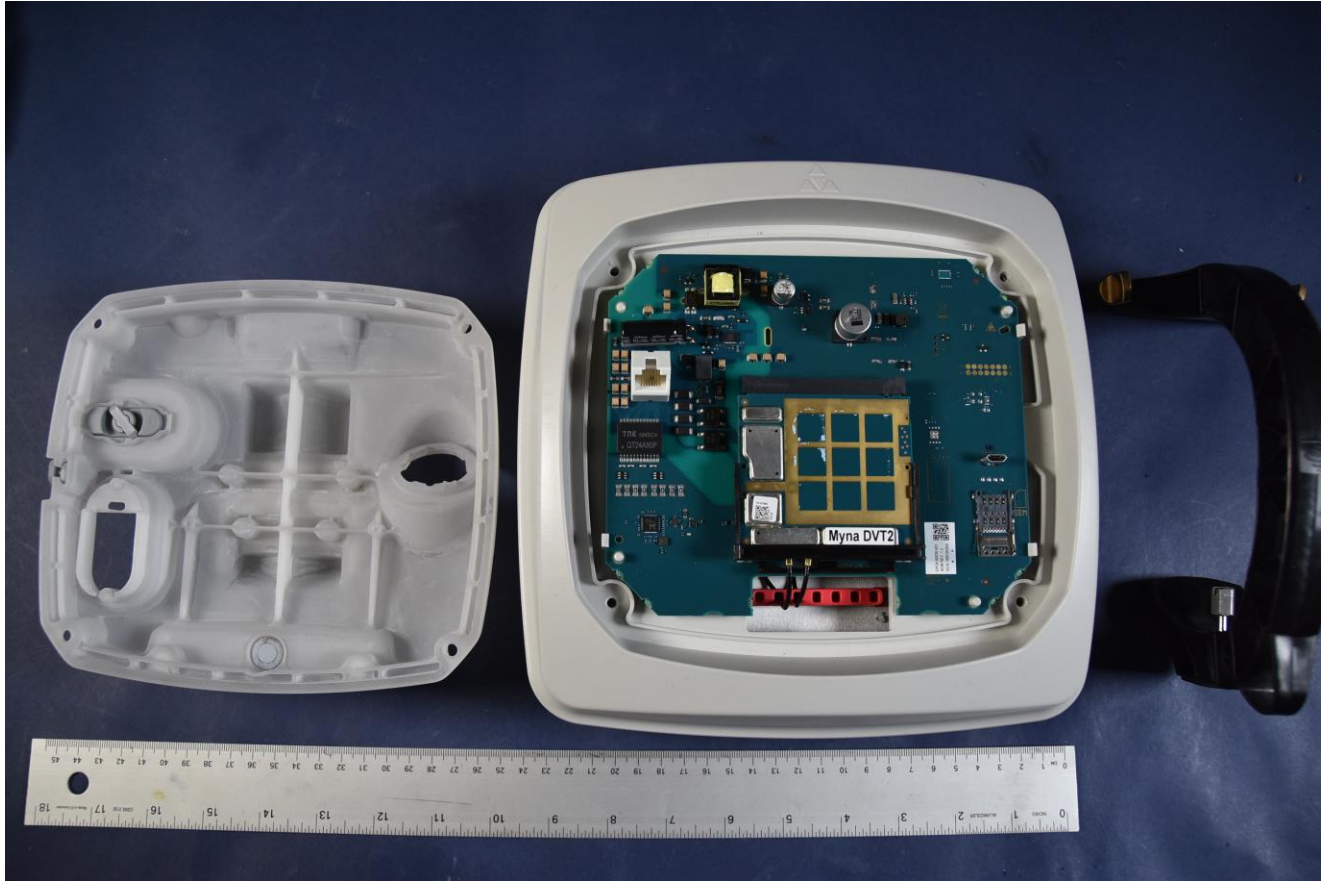

INTERNAL PHOTOGRAPHS

	<p>Netcomm Wireless Limited FCC ID: XIA-CFW2172</p>	<p>Model: CFW-2172</p>
<p>Internal Photos</p>	<p>EUT Type: Handheld LTE Router</p>	<p>Page 1 of 9</p>

	<p>Netcomm Wireless Limited FCC ID: XIA-CFW2172</p>	<p>Model: CFW-2172</p>
<p>Internal Photos</p>	<p>EUT Type: Handheld LTE Router</p>	<p>Page 2 of 9</p>

	<p>Netcomm Wireless Limited FCC ID: XIA-CFW2172</p>	<p>Model: CFW-2172</p>
<p>Internal Photos</p>	<p>EUT Type: Handheld LTE Router</p>	<p>Page 3 of 9</p>

	<p>Netcomm Wireless Limited FCC ID: XIA-CFW2172</p>	<p>Model: CFW-2172</p>
<p>Internal Photos</p>	<p>EUT Type: Handheld LTE Router</p>	<p>Page 4 of 9</p>

	<p>Netcomm Wireless Limited FCC ID: XIA-CFW2172</p>	<p>Model: CFW-2172</p>
<p>Internal Photos</p>	<p>EUT Type: Handheld LTE Router</p>	<p>Page 5 of 9</p>

	<p>Netcomm Wireless Limited FCC ID: XIA-CFW2172</p>	<p>Model: CFW-2172</p>
<p>Internal Photos</p>	<p>EUT Type: Handheld LTE Router</p>	<p>Page 6 of 9</p>