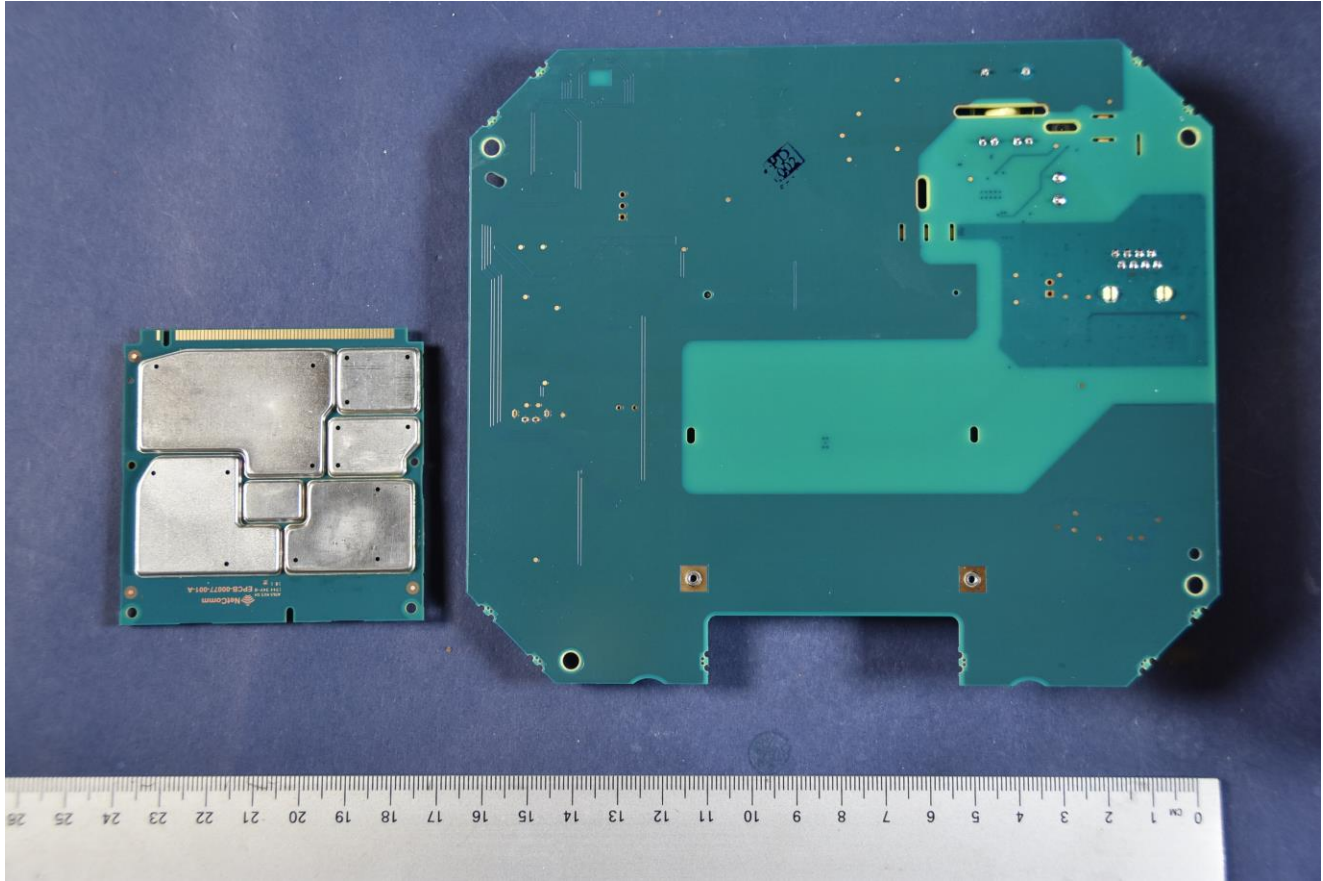

INTERNAL PHOTOGRAPHS

	<p>Netcomm Wireless Limited FCC ID: XIA-CFW2172</p>	<p>Model: CFW-2172</p>
<p>Internal Photos</p>	<p>EUT Type: Handheld LTE Router</p>	<p>Page 1 of 9</p>

	<p>Netcomm Wireless Limited FCC ID: XIA-CFW2172</p>	<p>Model: CFW-2172</p>
<p>Internal Photos</p>	<p>EUT Type: Handheld LTE Router</p>	<p>Page 2 of 9</p>

	<p>Netcomm Wireless Limited FCC ID: XIA-CFW2172</p>	<p>Model: CFW-2172</p>
<p>Internal Photos</p>	<p>EUT Type: Handheld LTE Router</p>	<p>Page 3 of 9</p>

	<p>Netcomm Wireless Limited FCC ID: XIA-CFW2172</p>	<p>Model: CFW-2172</p>
<p>Internal Photos</p>	<p>EUT Type: Handheld LTE Router</p>	<p>Page 4 of 9</p>

	<p>Netcomm Wireless Limited FCC ID: XIA-CFW2172</p>	<p>Model: CFW-2172</p>
<p>Internal Photos</p>	<p>EUT Type: Handheld LTE Router</p>	<p>Page 5 of 9</p>

	<p>Netcomm Wireless Limited FCC ID: XIA-CFW2172</p>	<p>Model: CFW-2172</p>
<p>Internal Photos</p>	<p>EUT Type: Handheld LTE Router</p>	<p>Page 6 of 9</p>