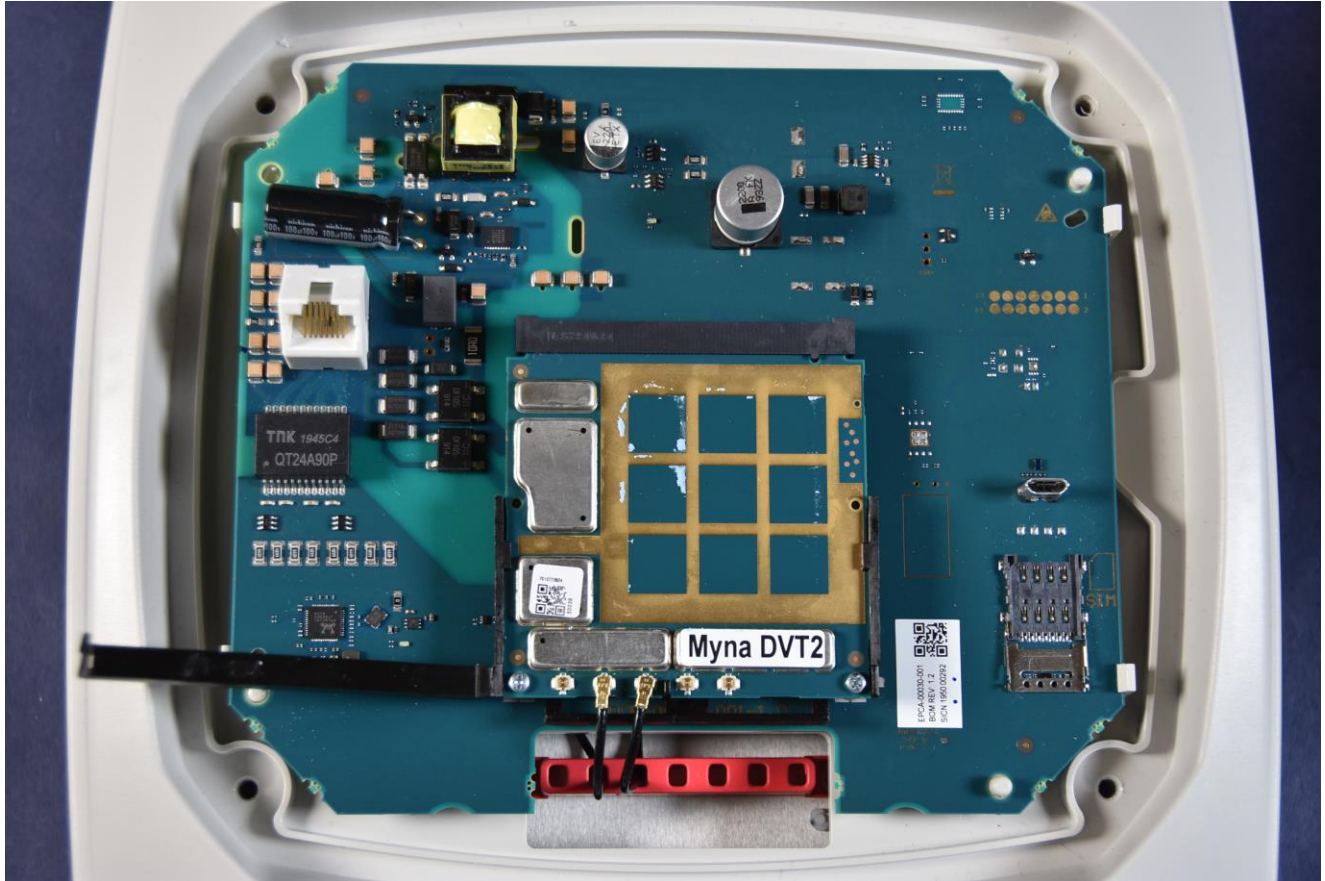

INTERNAL PHOTOGRAPHS

	<p>Netcomm Wireless Limited FCC ID: XIA-CFW2172</p>	<p>Model: CFW-2172</p>
<p>Internal Photos</p>	<p>EUT Type: Handheld LTE Router</p>	<p>Page 1 of 9</p>

	<p>Netcomm Wireless Limited FCC ID: XIA-CFW2172</p>	<p>Model: CFW-2172</p>
<p>Internal Photos</p>	<p>EUT Type: Handheld LTE Router</p>	<p>Page 2 of 9</p>

	<p>Netcomm Wireless Limited FCC ID: XIA-CFW2172</p>	<p>Model: CFW-2172</p>
<p>Internal Photos</p>	<p>EUT Type: Handheld LTE Router</p>	<p>Page 3 of 9</p>

	<p>Netcomm Wireless Limited FCC ID: XIA-CFW2172</p>	<p>Model: CFW-2172</p>
<p>Internal Photos</p>	<p>EUT Type: Handheld LTE Router</p>	<p>Page 4 of 9</p>

	<p>Netcomm Wireless Limited FCC ID: XIA-CFW2172</p>	<p>Model: CFW-2172</p>
<p>Internal Photos</p>	<p>EUT Type: Handheld LTE Router</p>	<p>Page 5 of 9</p>

	<p>Netcomm Wireless Limited FCC ID: XIA-CFW2172</p>	<p>Model: CFW-2172</p>
<p>Internal Photos</p>	<p>EUT Type: Handheld LTE Router</p>	<p>Page 6 of 9</p>