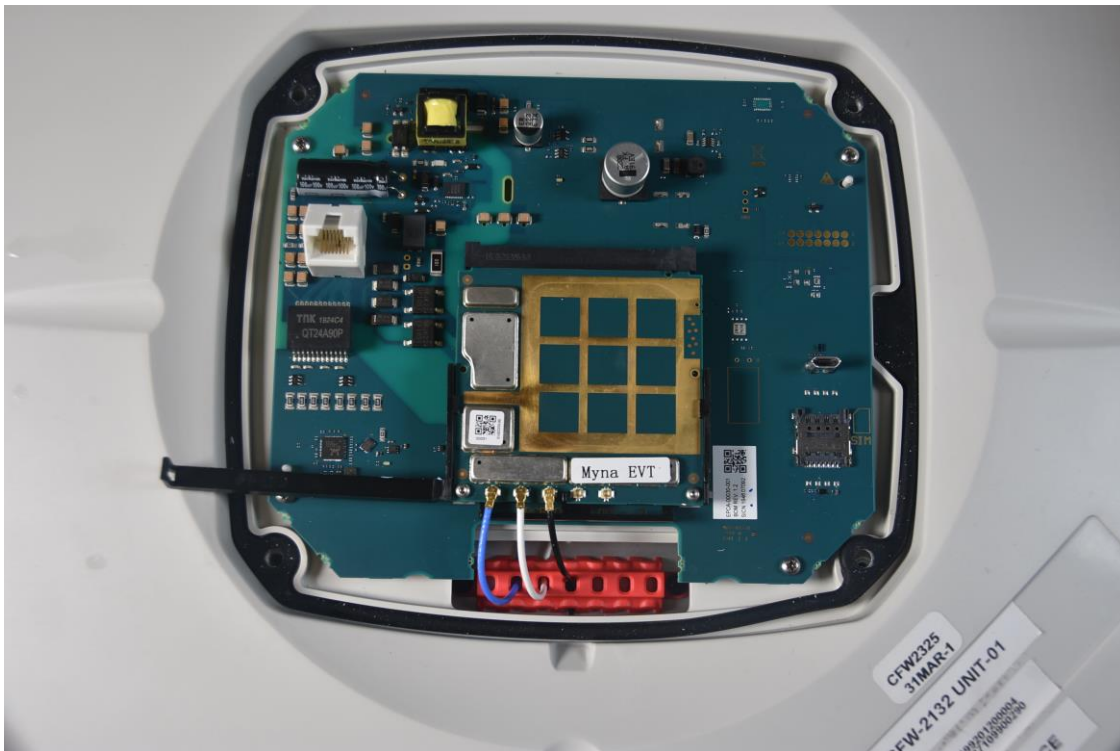

INTERNAL PHOTOGRAPHS

	<p>Netcomm Wireless Limited FCC ID: XIA-CFW2132</p>	<p>Model: CFW-2132</p>
<p>Internal Photos</p>	<p>EUT Type: Outdoor LTE Router</p>	<p>Page 4 of 5</p>

	<p>Netcomm Wireless Limited FCC ID: XIA-CFW2132</p>	<p>Model: CFW-2132</p>
<p>Internal Photos</p>	<p>EUT Type: Outdoor LTE Router</p>	<p>Page 5 of 5</p>