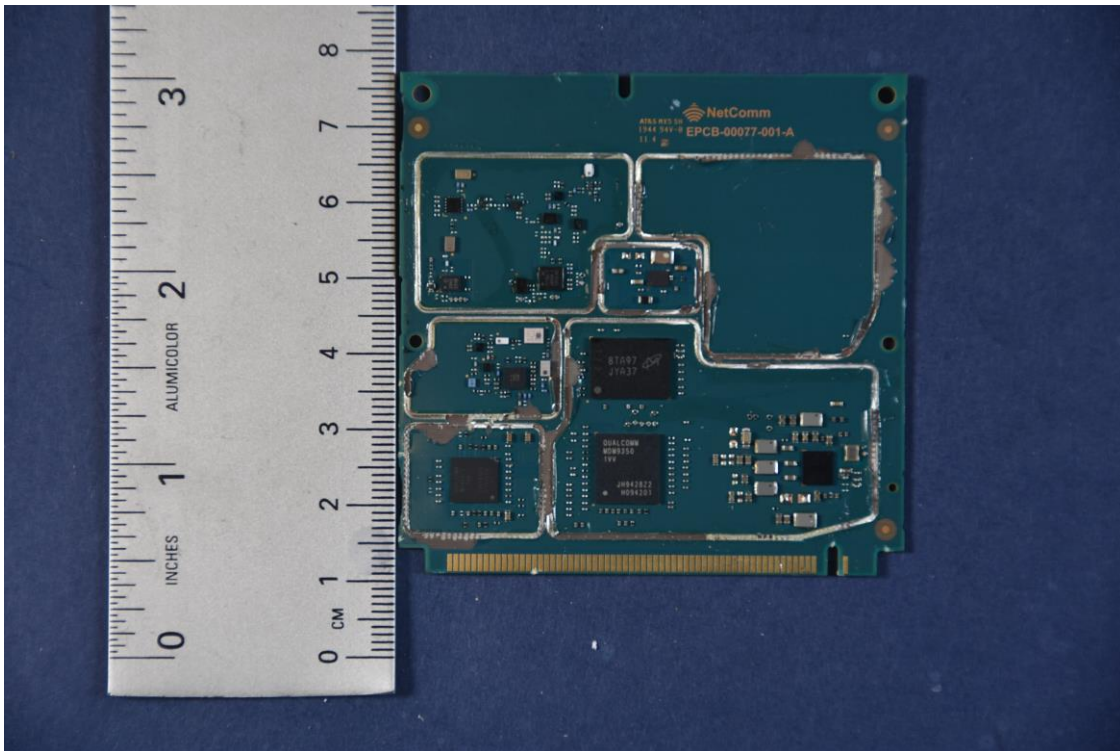

INTERNAL PHOTOGRAPHS

	<p>Netcomm Wireless Limited FCC ID: XIA-CFW2132</p>	<p>Model: CFW-2132</p>
<p>Internal Photos</p>	<p>EUT Type: Outdoor LTE Router</p>	<p>Page 4 of 5</p>

	<p>Netcomm Wireless Limited FCC ID: XIA-CFW2132</p>	<p>Model: CFW-2132</p>
<p>Internal Photos</p>	<p>EUT Type: Outdoor LTE Router</p>	<p>Page 5 of 5</p>