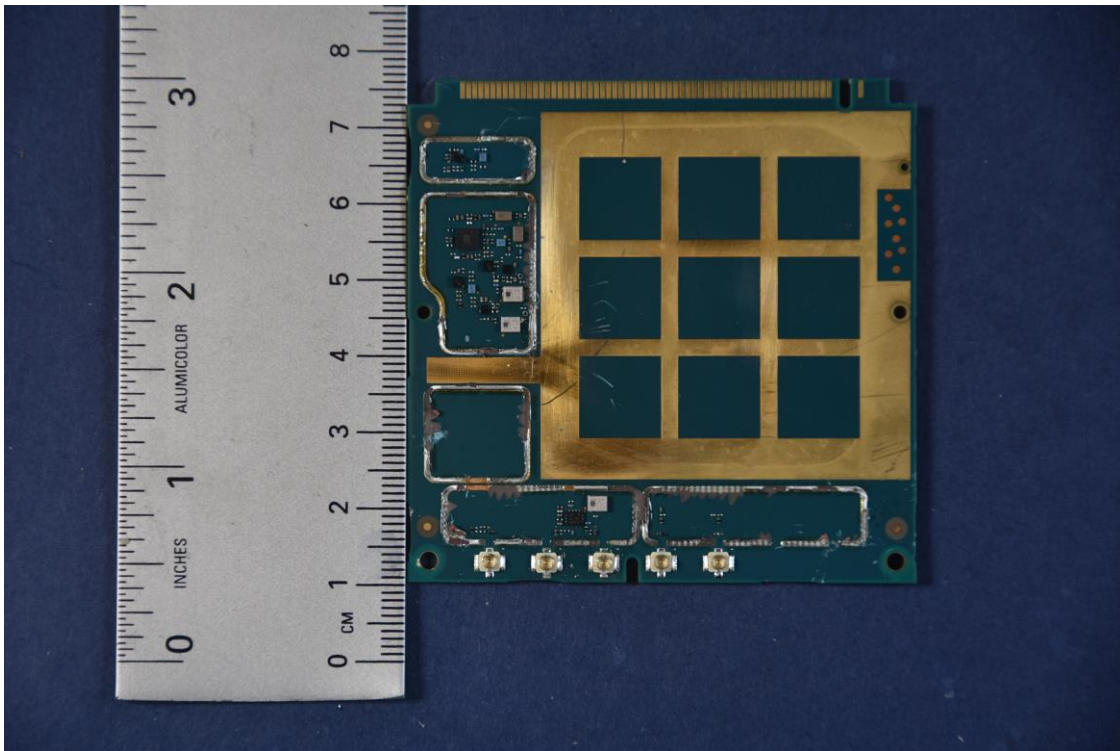

INTERNAL PHOTOGRAPHS

	<p>Netcomm Wireless Limited FCC ID: XIA-CFW2132</p>	<p>Model: CFW-2132</p>
<p>Internal Photos</p>	<p>EUT Type: Outdoor LTE Router</p>	<p>Page 4 of 5</p>

	<p>Netcomm Wireless Limited FCC ID: XIA-CFW2132</p>	<p>Model: CFW-2132</p>
<p>Internal Photos</p>	<p>EUT Type: Outdoor LTE Router</p>	<p>Page 5 of 5</p>