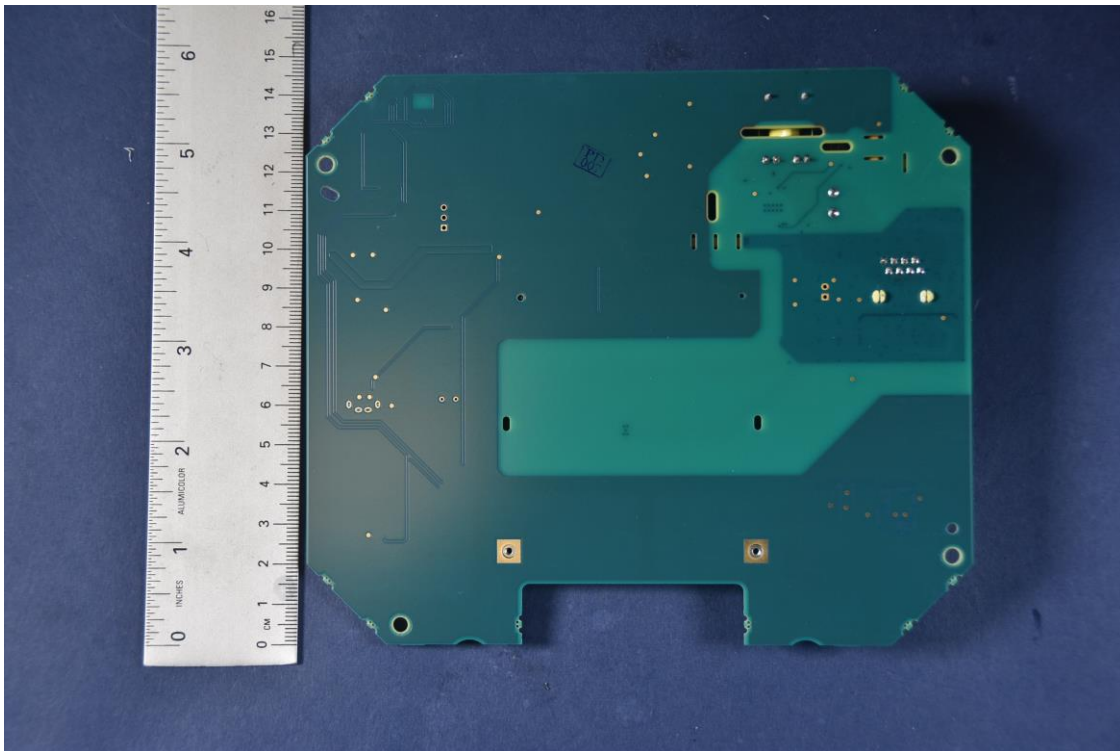

INTERNAL PHOTOGRAPHS

	<p>Netcomm Wireless Limited FCC ID: XIA-CFW2132</p>	<p>Model: CFW-2132</p>
<p>Internal Photos</p>	<p>EUT Type: Outdoor LTE Router</p>	<p>Page 4 of 5</p>

	<p>Netcomm Wireless Limited FCC ID: XIA-CFW2132</p>	<p>Model: CFW-2132</p>
<p>Internal Photos</p>	<p>EUT Type: Outdoor LTE Router</p>	<p>Page 5 of 5</p>