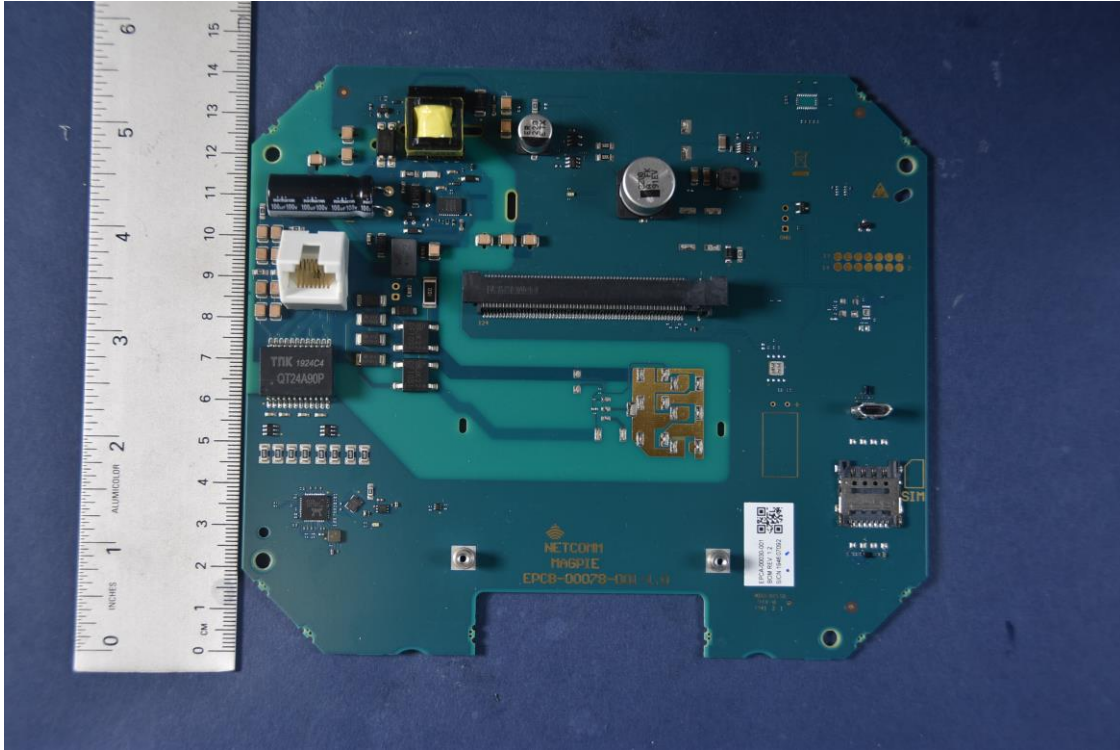

INTERNAL PHOTOGRAPHS

	<p>Netcomm Wireless Limited FCC ID: XIA-CFW2132</p>	<p>Model: CFW-2132</p>
<p>Internal Photos</p>	<p>EUT Type: Outdoor LTE Router</p>	<p>Page 4 of 5</p>

	<p>Netcomm Wireless Limited FCC ID: XIA-CFW2132</p>	<p>Model: CFW-2132</p>
<p>Internal Photos</p>	<p>EUT Type: Outdoor LTE Router</p>	<p>Page 5 of 5</p>