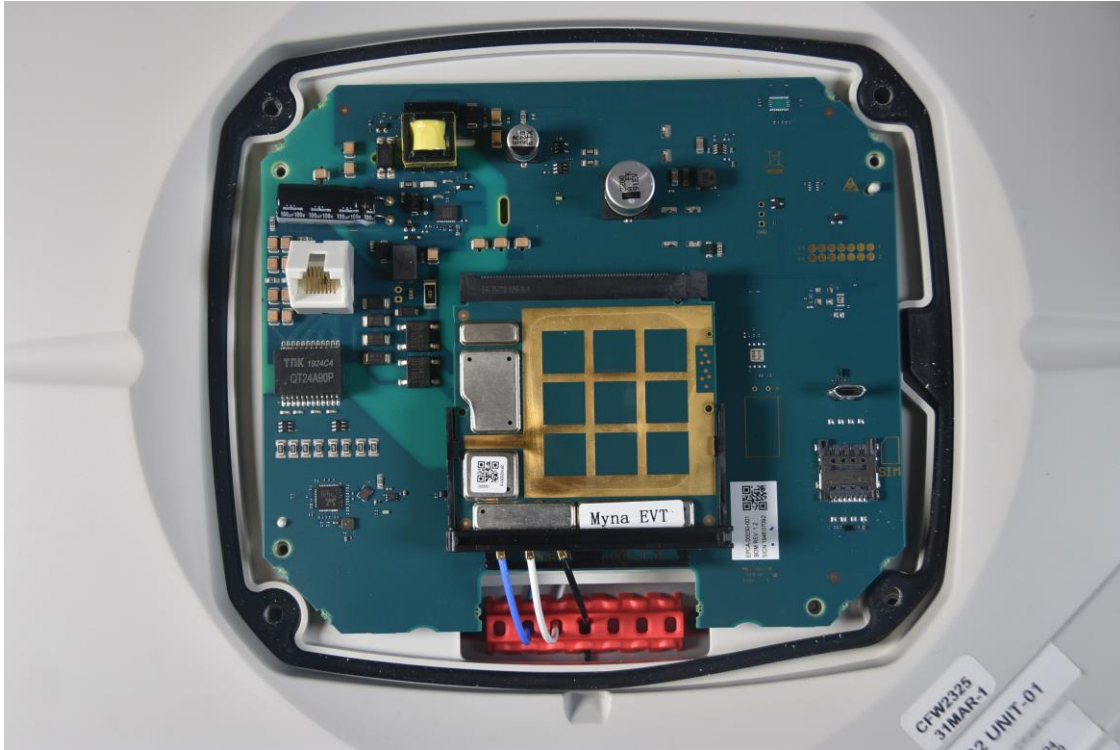

INTERNAL PHOTOGRAPHS

	<p>Netcomm Wireless Limited FCC ID: XIA-CFW2132</p>	<p>Model: CFW-2132</p>
<p>Internal Photos</p>	<p>EUT Type: Outdoor LTE Router</p>	<p>Page 4 of 5</p>

	<p>Netcomm Wireless Limited FCC ID: XIA-CFW2132</p>	<p>Model: CFW-2132</p>
<p>Internal Photos</p>	<p>EUT Type: Outdoor LTE Router</p>	<p>Page 5 of 5</p>