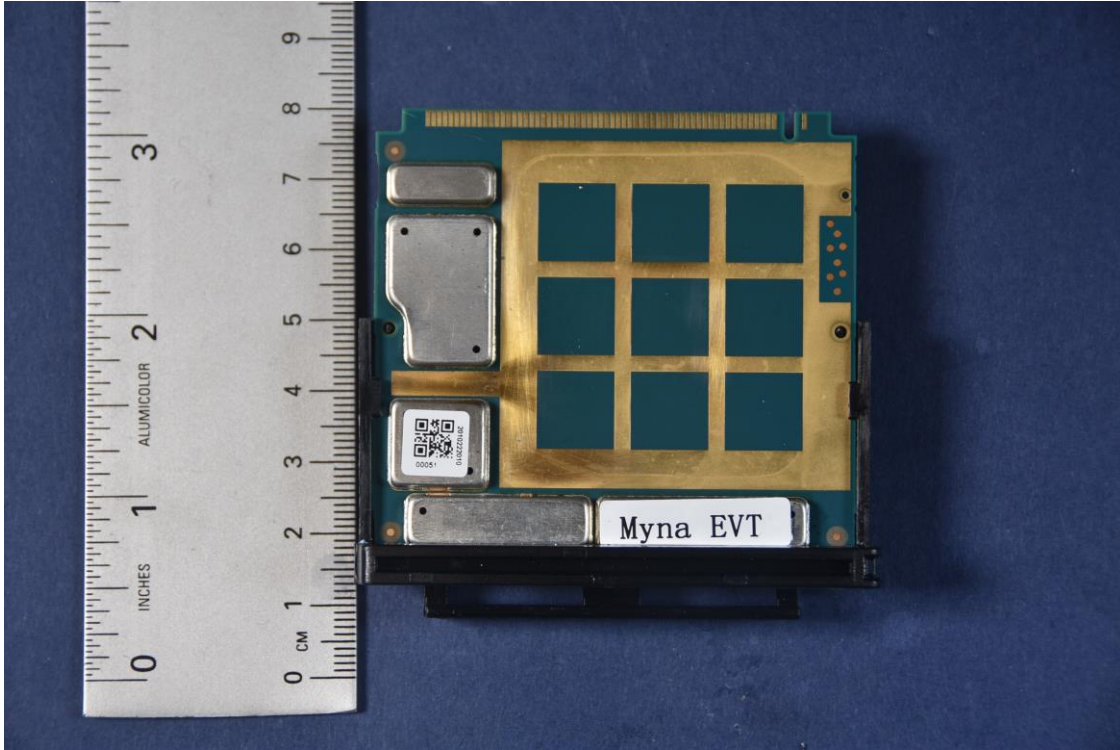

INTERNAL PHOTOGRAPHS

	<p>Netcomm Wireless Limited FCC ID: XIA-CFW2132</p>	<p>Model: CFW-2132</p>
<p>Internal Photos</p>	<p>EUT Type: Outdoor LTE Router</p>	<p>Page 4 of 5</p>

	<p>Netcomm Wireless Limited FCC ID: XIA-CFW2132</p>	<p>Model: CFW-2132</p>
<p>Internal Photos</p>	<p>EUT Type: Outdoor LTE Router</p>	<p>Page 5 of 5</p>