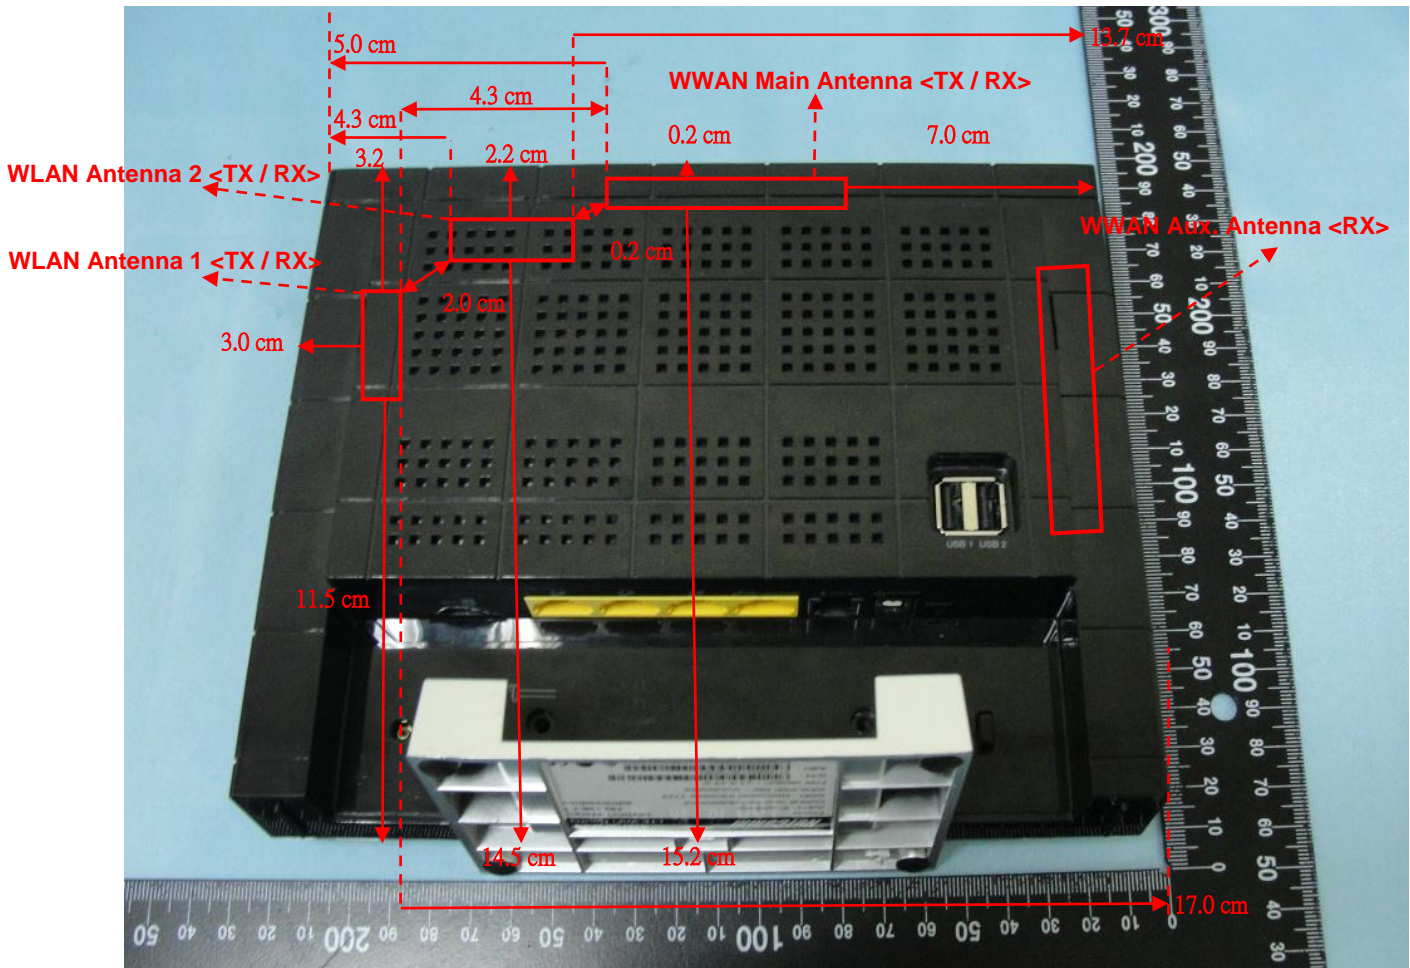

Brand Name: NetComm Wireless  
 Model Name: 4G100W-01  
 Marketing Name: LTE WiFi Router

Antenna location	Length	Width
WWAN Main Antenna <TX / RX>	8.5 cm	1.8 cm
WWAN Aux. Antenna <RX>	8.5 cm	1.8 cm
WLAN Main Antenna <TX / RX>	2.5 cm	0.5 cm
WLAN Aux. Antenna <TX / RX>	2.5 cm	0.5 cm