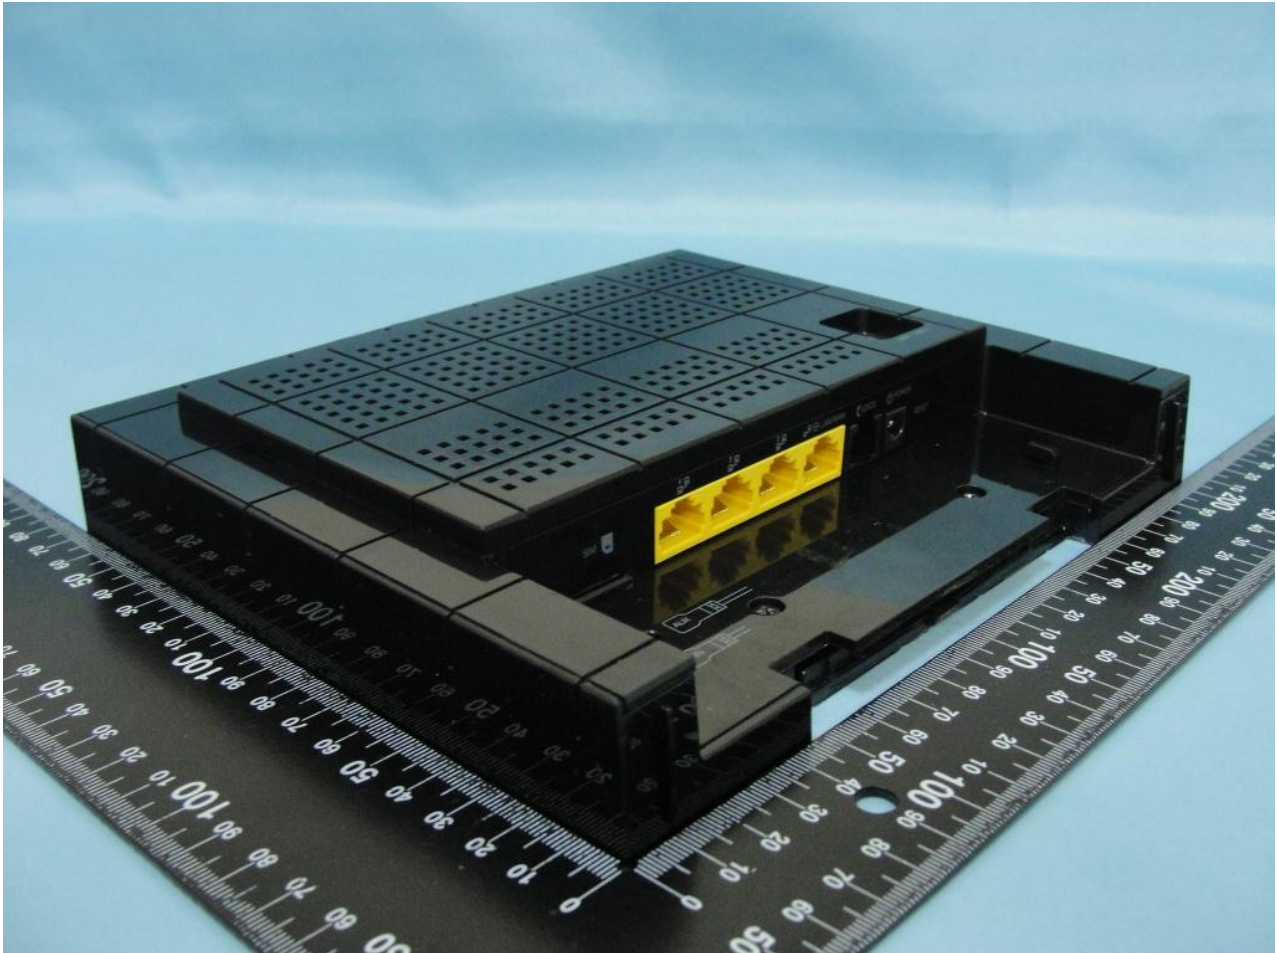

1. External Photograph of EUT

Brand Name: NetComm Wireless
Model Name: 4G100W-01
Marketing Name: LTE WiFi Router

Brand Name: NetComm Wireless
Model Name: 4G100W-01
Marketing Name: LTE WiFi Router

Brand Name: NetComm Wireless
Model Name: 4G100W-01
Marketing Name: LTE WiFi Router

Brand Name: NetComm Wireless
Model Name: 4G100W-01
Marketing Name: LTE WiFi Router

2. Photograph of Accessory

Brand Name: NetComm Wireless

Model Name: 4G100W-01

Marketing Name: LTE WiFi Router

List of Accessory: