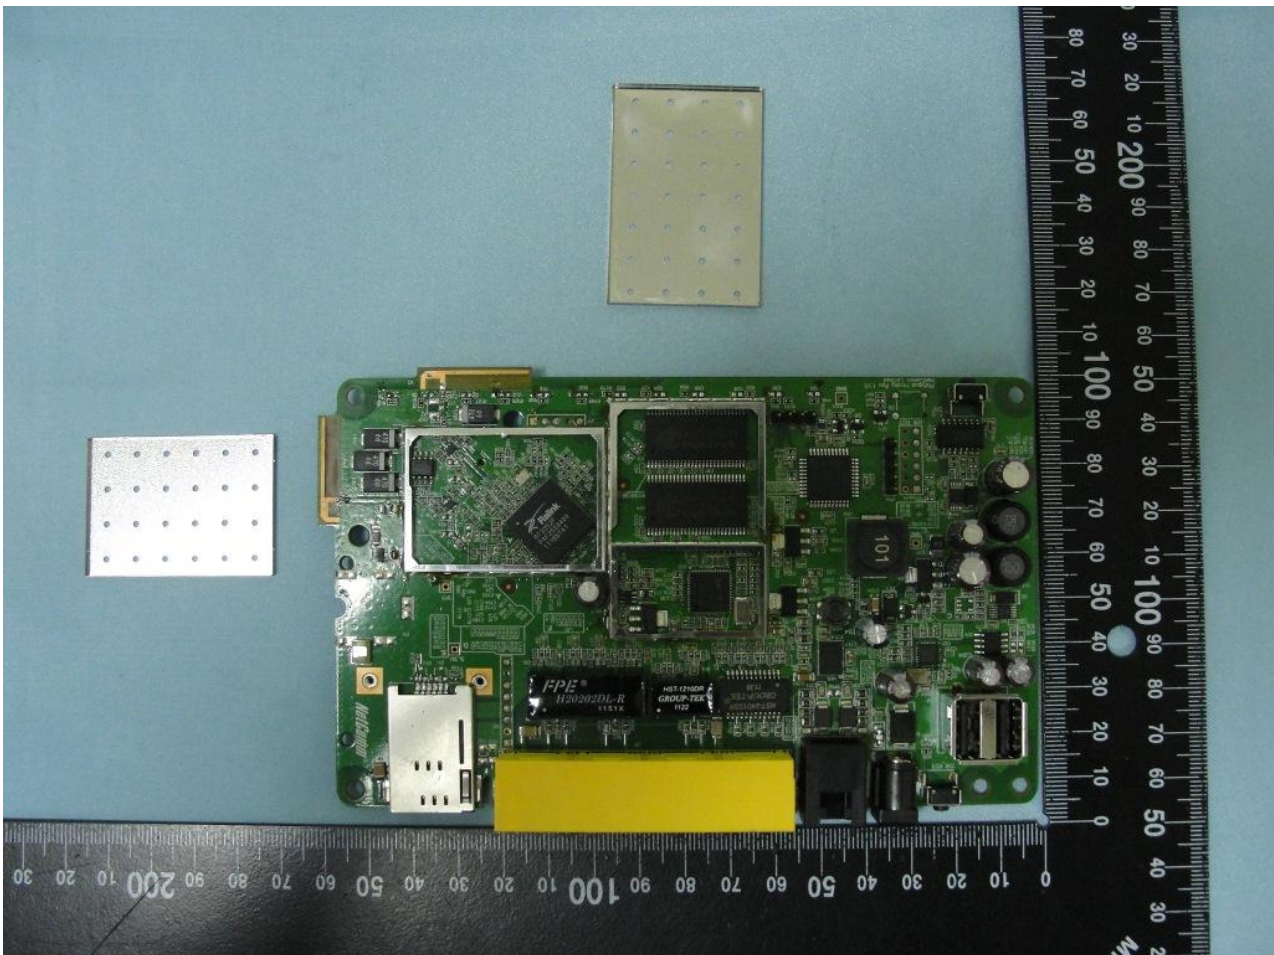

3. Internal Photograph of EUT

Brand Name: NetComm Wireless
Model Name: 4G100W-01
Marketing Name: LTE WiFi Router

Brand Name: NetComm Wireless
Model Name: 4G100W-01
Marketing Name: LTE WiFi Router

Brand Name: NetComm Wireless
Model Name: 4G100W-01
Marketing Name: LTE WiFi Router

Brand Name: NetComm Wireless
Model Name: 4G100W-01
Marketing Name: LTE WiFi Router

WWAN Module

Brand Name: NetComm Wireless
Model Name: 4G100W-01
Marketing Name: LTE WiFi Router

Brand Name: NetComm Wireless
Model Name: 4G100W-01
Marketing Name: LTE WiFi Router