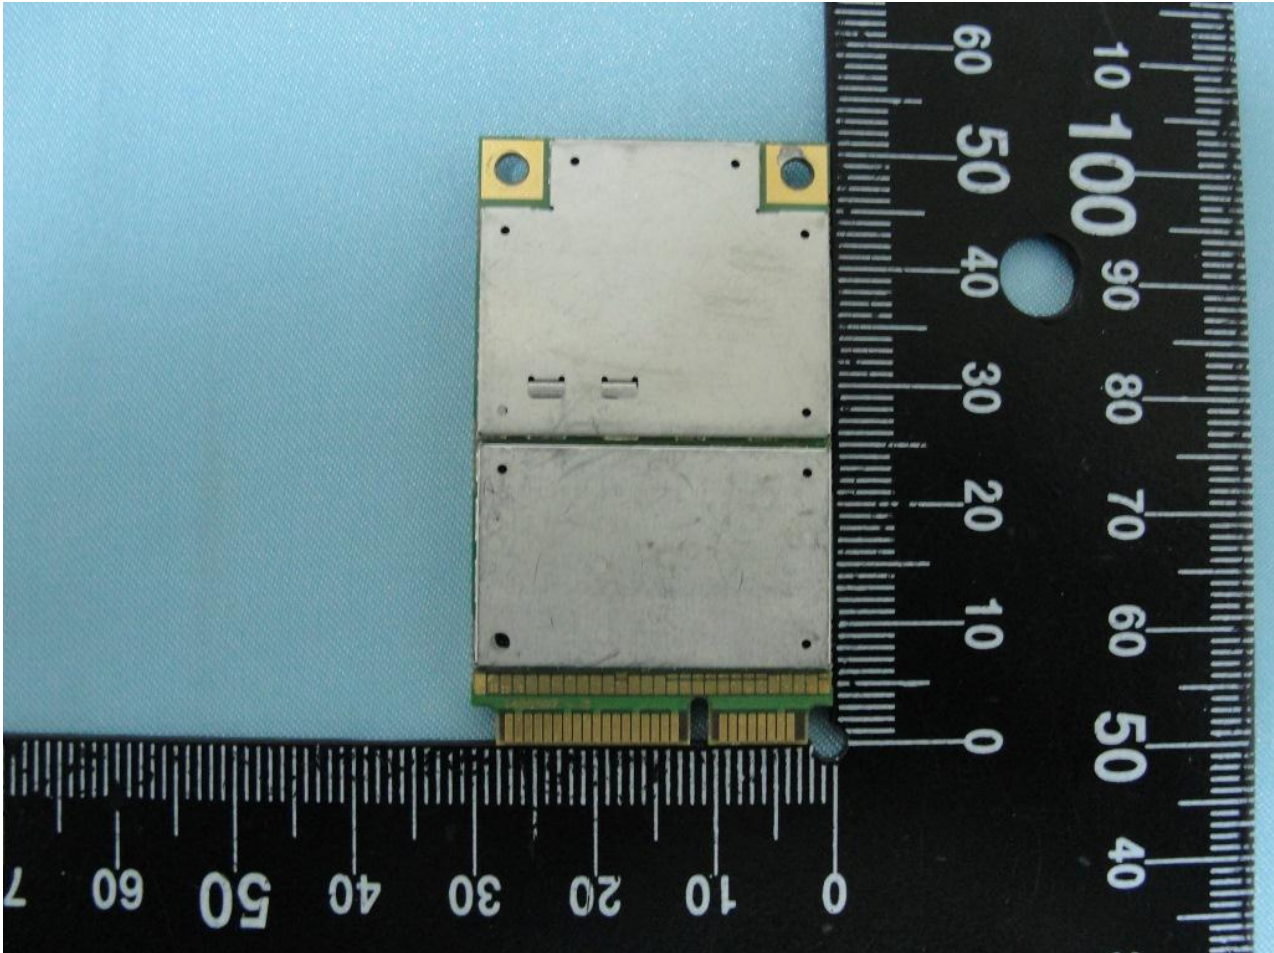

3. Internal Photograph of EUT

Brand Name: NetComm Wireless
Model Name: 4G100W-01
Marketing Name: LTE WiFi Router

Brand Name: NetComm Wireless
Model Name: 4G100W-01
Marketing Name: LTE WiFi Router

Brand Name: NetComm Wireless
Model Name: 4G100W-01
Marketing Name: LTE WiFi Router

Brand Name: NetComm Wireless
Model Name: 4G100W-01
Marketing Name: LTE WiFi Router

WWAN Module

Brand Name: NetComm Wireless
Model Name: 4G100W-01
Marketing Name: LTE WiFi Router

Brand Name: NetComm Wireless
Model Name: 4G100W-01
Marketing Name: LTE WiFi Router