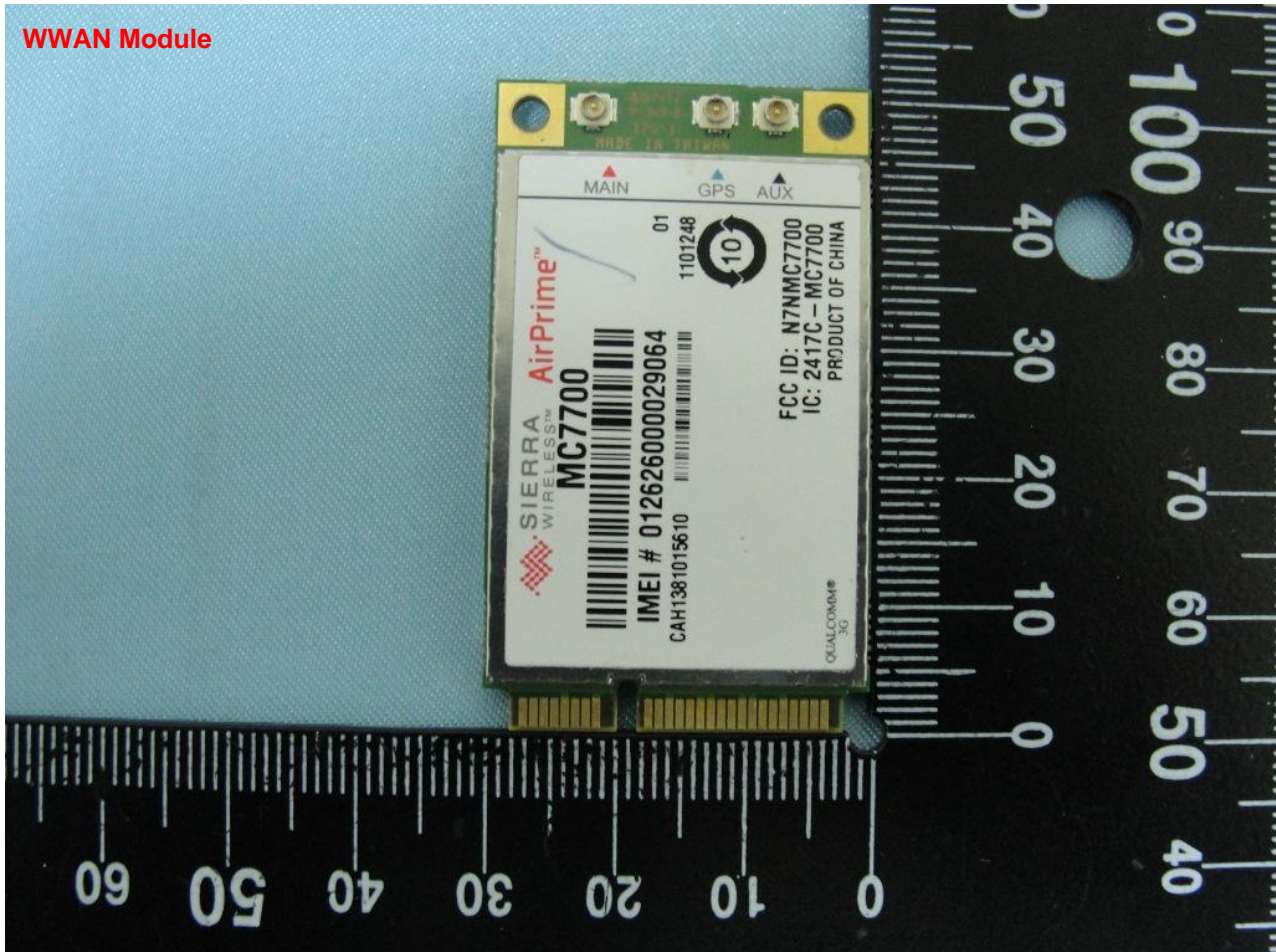

3. Internal Photograph of EUT

Brand Name: NetComm Wireless
Model Name: 4G100W-01
Marketing Name: LTE WiFi Router

Brand Name: NetComm Wireless
Model Name: 4G100W-01
Marketing Name: LTE WiFi Router

Brand Name: NetComm Wireless
Model Name: 4G100W-01
Marketing Name: LTE WiFi Router

Brand Name: NetComm Wireless
Model Name: 4G100W-01
Marketing Name: LTE WiFi Router

WWAN Module

Brand Name: NetComm Wireless
Model Name: 4G100W-01
Marketing Name: LTE WiFi Router

Brand Name: NetComm Wireless
Model Name: 4G100W-01
Marketing Name: LTE WiFi Router