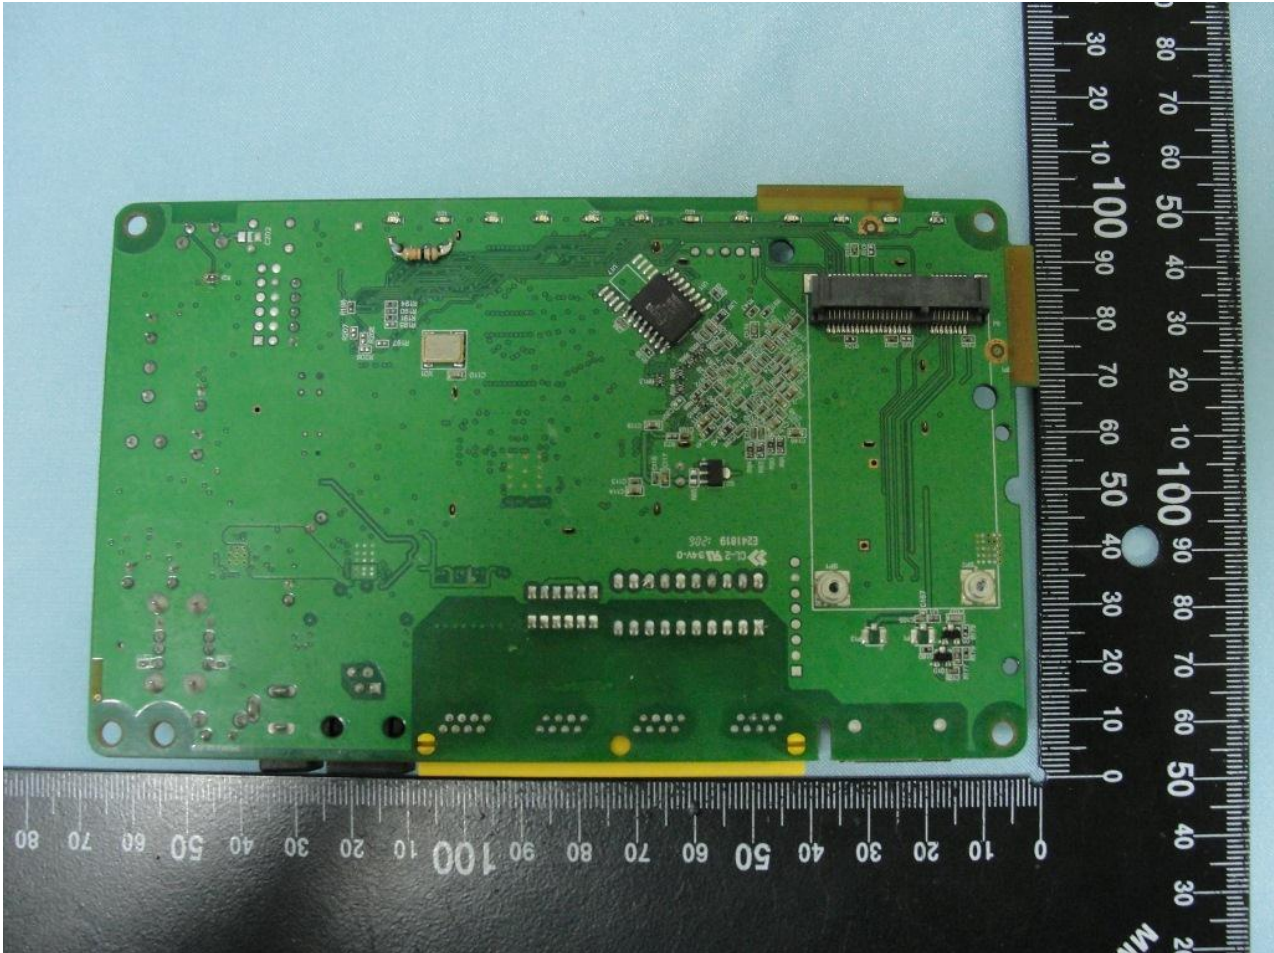

3. Internal Photograph of EUT

Brand Name: NetComm Wireless
Model Name: 4G100W-01
Marketing Name: LTE WiFi Router

Brand Name: NetComm Wireless
Model Name: 4G100W-01
Marketing Name: LTE WiFi Router

Brand Name: NetComm Wireless
Model Name: 4G100W-01
Marketing Name: LTE WiFi Router

Brand Name: NetComm Wireless
Model Name: 4G100W-01
Marketing Name: LTE WiFi Router

WWAN Module

Brand Name: NetComm Wireless
Model Name: 4G100W-01
Marketing Name: LTE WiFi Router

Brand Name: NetComm Wireless
Model Name: 4G100W-01
Marketing Name: LTE WiFi Router

Brand Name: NetComm Wireless
Model Name: 4G100W-01
Marketing Name: LTE WiFi Router

Brand Name: NetComm Wireless
Model Name: 4G100W-01
Marketing Name: LTE WiFi Router

WWAN Main Antenna <TX / RX>

Brand Name: NetComm Wireless
Model Name: 4G100W-01
Marketing Name: LTE WiFi Router