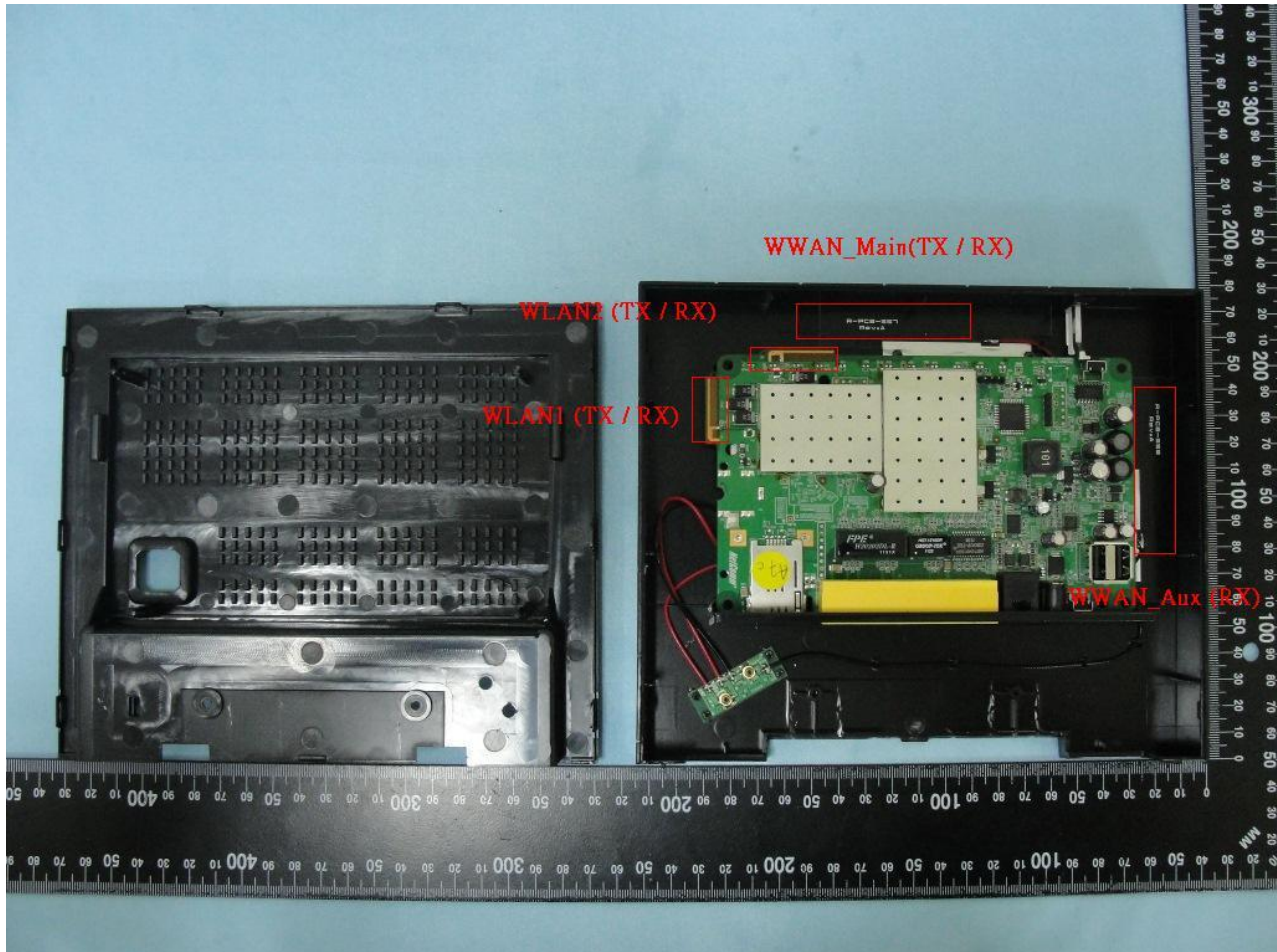

3. Internal Photograph of EUT

Brand Name: NetComm Wireless
Model Name: 4G100W-01
Marketing Name: LTE WiFi Router

Brand Name: NetComm Wireless
Model Name: 4G100W-01
Marketing Name: LTE WiFi Router

Brand Name: NetComm Wireless
Model Name: 4G100W-01
Marketing Name: LTE WiFi Router

Brand Name: NetComm Wireless
Model Name: 4G100W-01
Marketing Name: LTE WiFi Router

WWAN Module

Brand Name: NetComm Wireless
Model Name: 4G100W-01
Marketing Name: LTE WiFi Router

Brand Name: NetComm Wireless
Model Name: 4G100W-01
Marketing Name: LTE WiFi Router