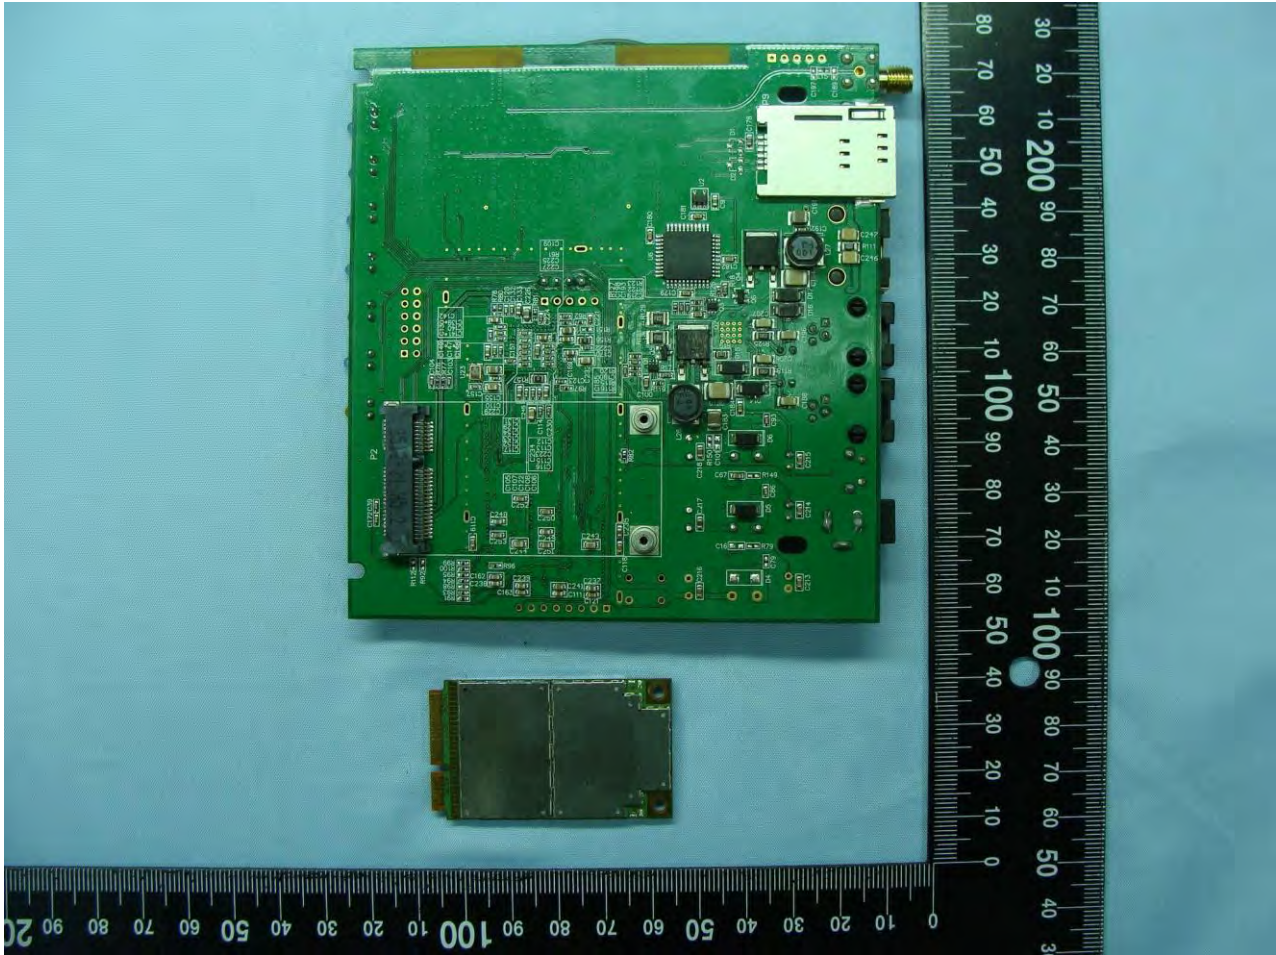

3. Internal Photograph of EUT

Model Name: 3G8WV-TS

Model Name: 3G8WV-TS

Model Name: 3G8WV-TS

Model Name: 3G8WV-TS

Model Name: 3G8WV-TS

Model Name: 3G8WV-TS

Model Name: 3G8WV-TS

WWAN Module

Model Name: 3G8WV-TS

Model Name: 3G8WV-TS

Model Name: 3G8WV-TS

**WLAN Antenna A
(Tx/Rx)**

Model Name: 3G8WV-TS

**WLAN Antenna B
(Tx/Rx)**

Model Name: 3G8WV-TS