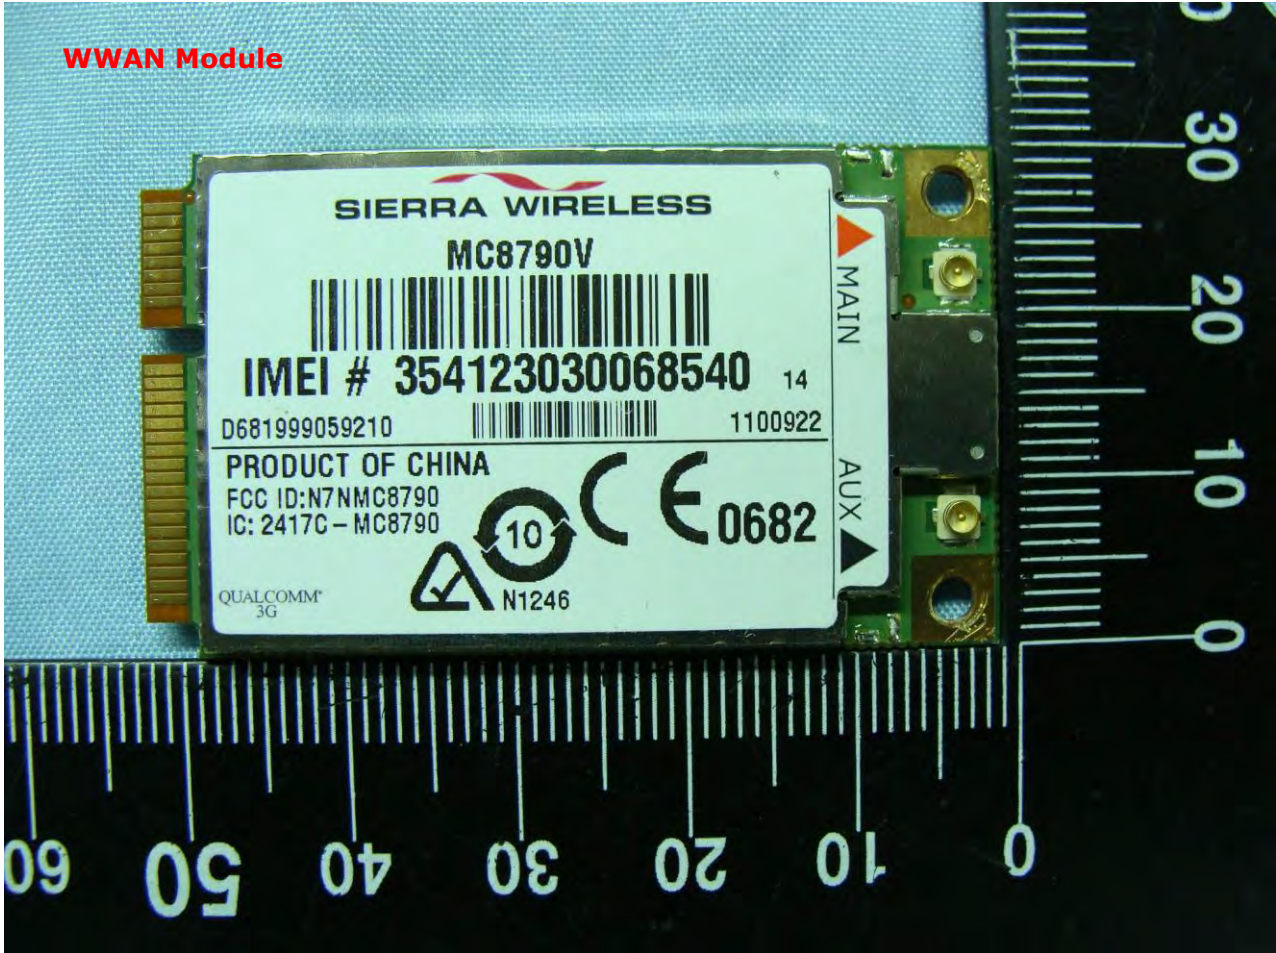

3. Internal Photograph of EUT

Model Name: 3G8WV-TS

Model Name: 3G8WV-TS

Model Name: 3G8WV-TS

Model Name: 3G8WV-TS

Model Name: 3G8WV-TS

Model Name: 3G8WV-TS

Model Name: 3G8WV-TS

WWAN Module

Model Name: 3G8WV-TS

Model Name: 3G8WV-TS

Model Name: 3G8WV-TS

**WLAN Antenna A
(Tx/Rx)**

Model Name: 3G8WV-TS

**WLAN Antenna B
(Tx/Rx)**

Model Name: 3G8WV-TS