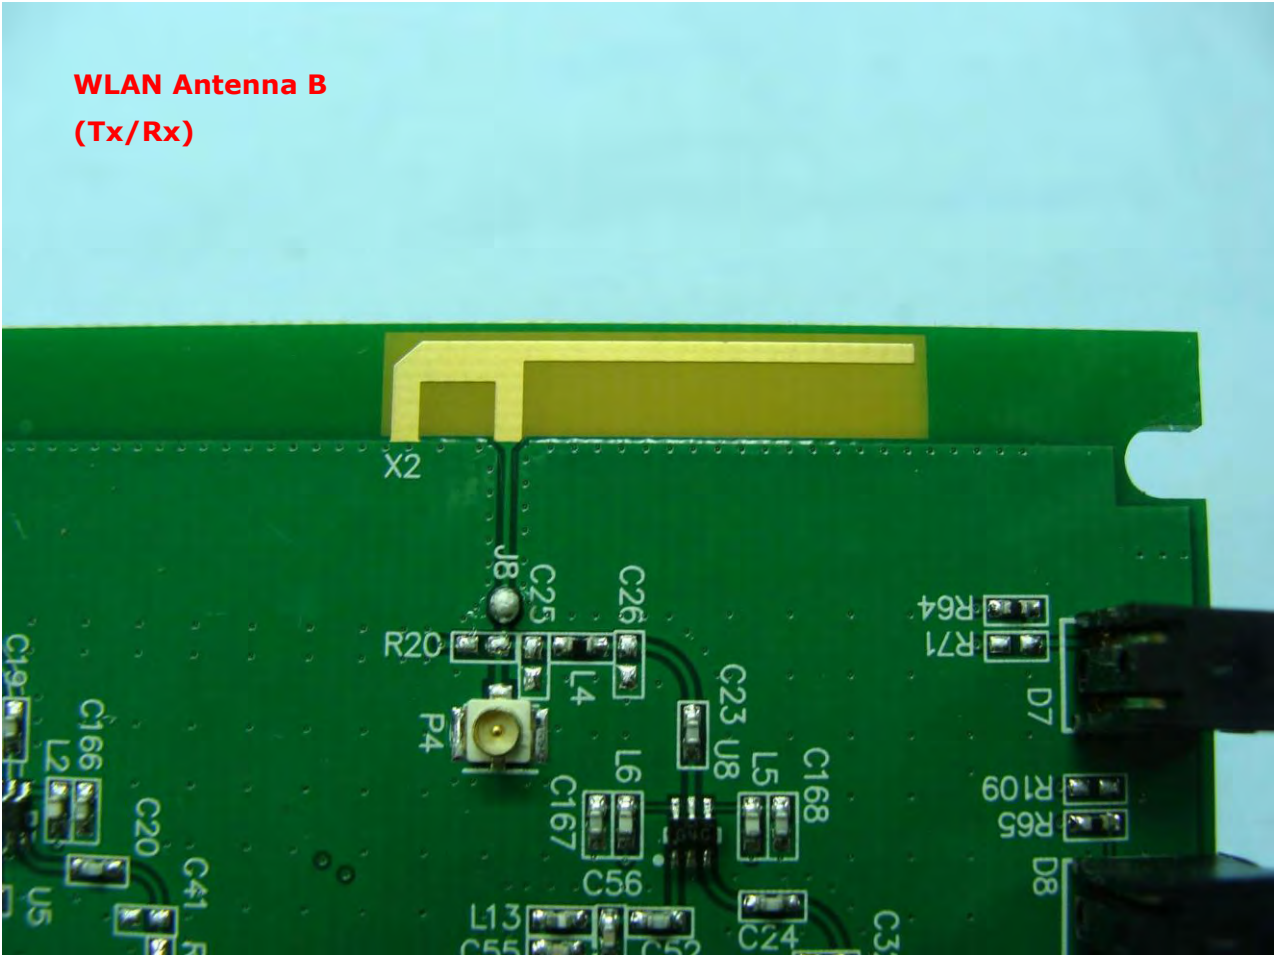

WWAN Module

Model Name: 3G8WV-TS

Model Name: 3G8WV-TS

Model Name: 3G8WV-TS

**WLAN Antenna A
(Tx/Rx)**

Model Name: 3G8WV-TS

**WLAN Antenna B
(Tx/Rx)**

Model Name: 3G8WV-TS