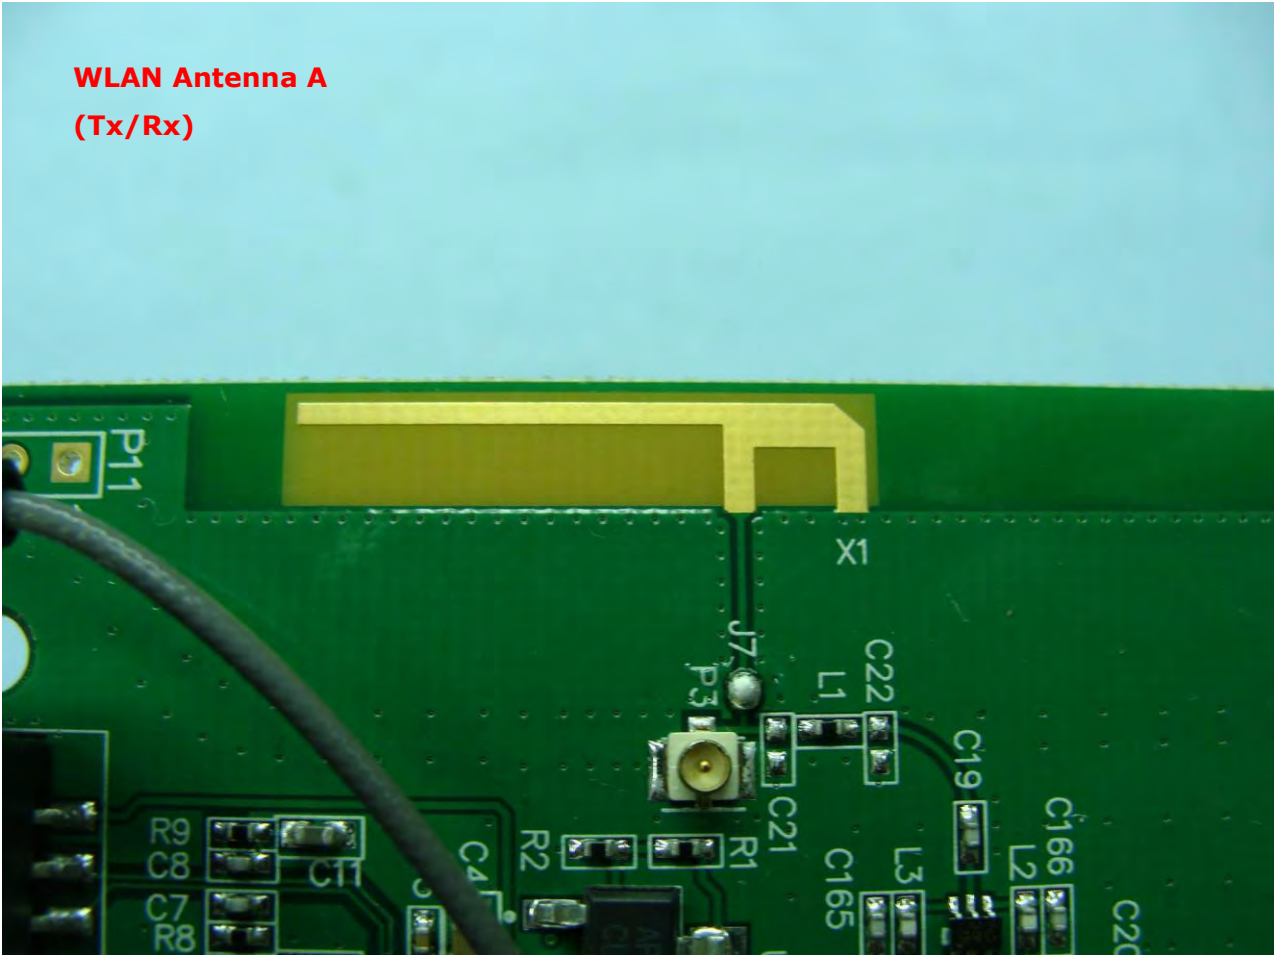

WWAN Module

Model Name: 3G8WV-TS

Model Name: 3G8WV-TS

Model Name: 3G8WV-TS

**WLAN Antenna A
(Tx/Rx)**

Model Name: 3G8WV-TS

**WLAN Antenna B
(Tx/Rx)**

Model Name: 3G8WV-TS