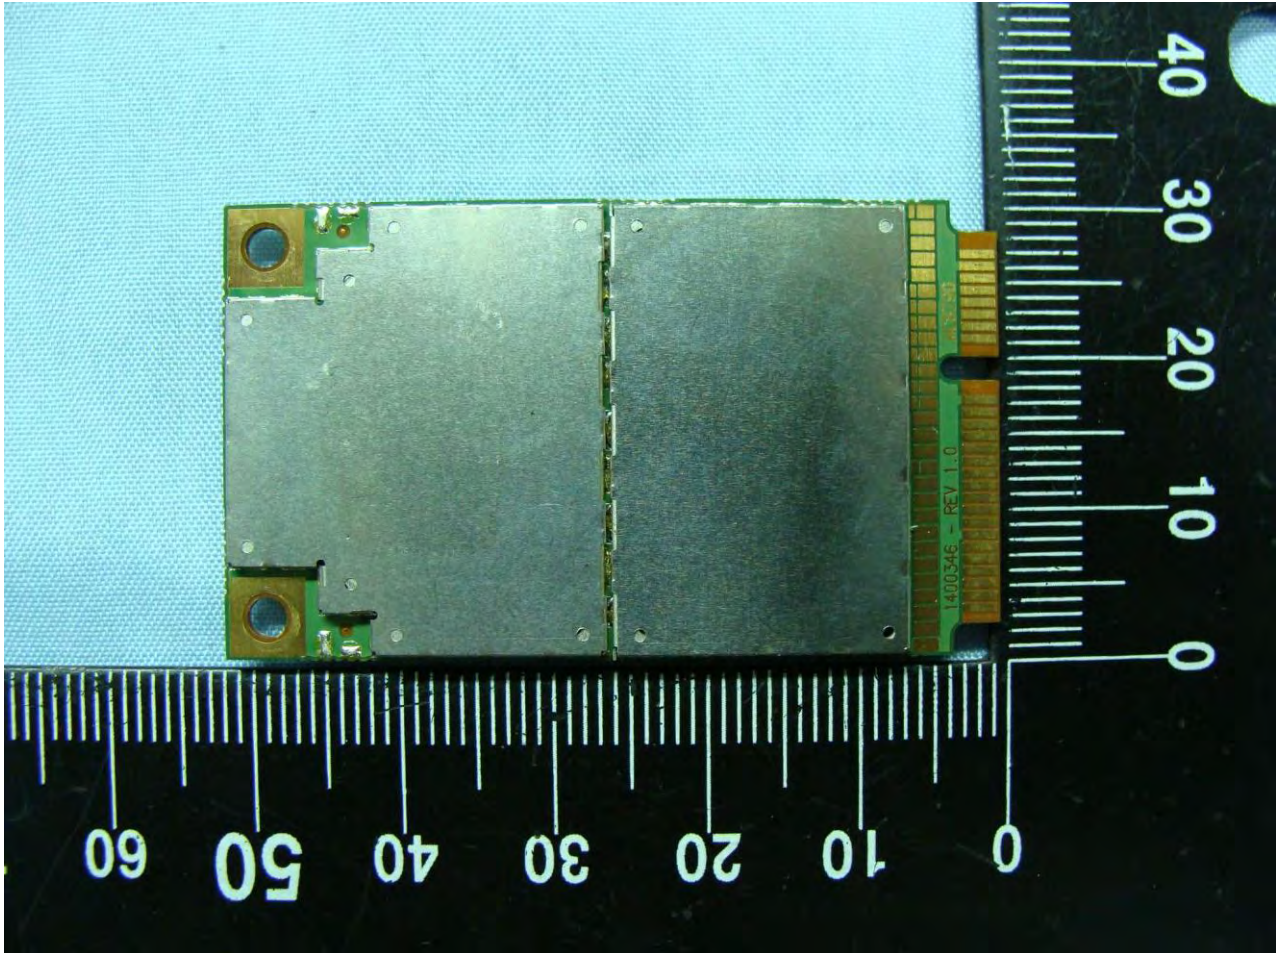

3. Internal Photograph of EUT

Model Name: 3G8WV-TS

Model Name: 3G8WV-TS

Model Name: 3G8WV-TS

Model Name: 3G8WV-TS

Model Name: 3G8WV-TS

Model Name: 3G8WV-TS

Model Name: 3G8WV-TS

WWAN Module

Model Name: 3G8WV-TS

Model Name: 3G8WV-TS

Model Name: 3G8WV-TS

**WLAN Antenna A
(Tx/Rx)**

Model Name: 3G8WV-TS

**WLAN Antenna B
(Tx/Rx)**

Model Name: 3G8WV-TS