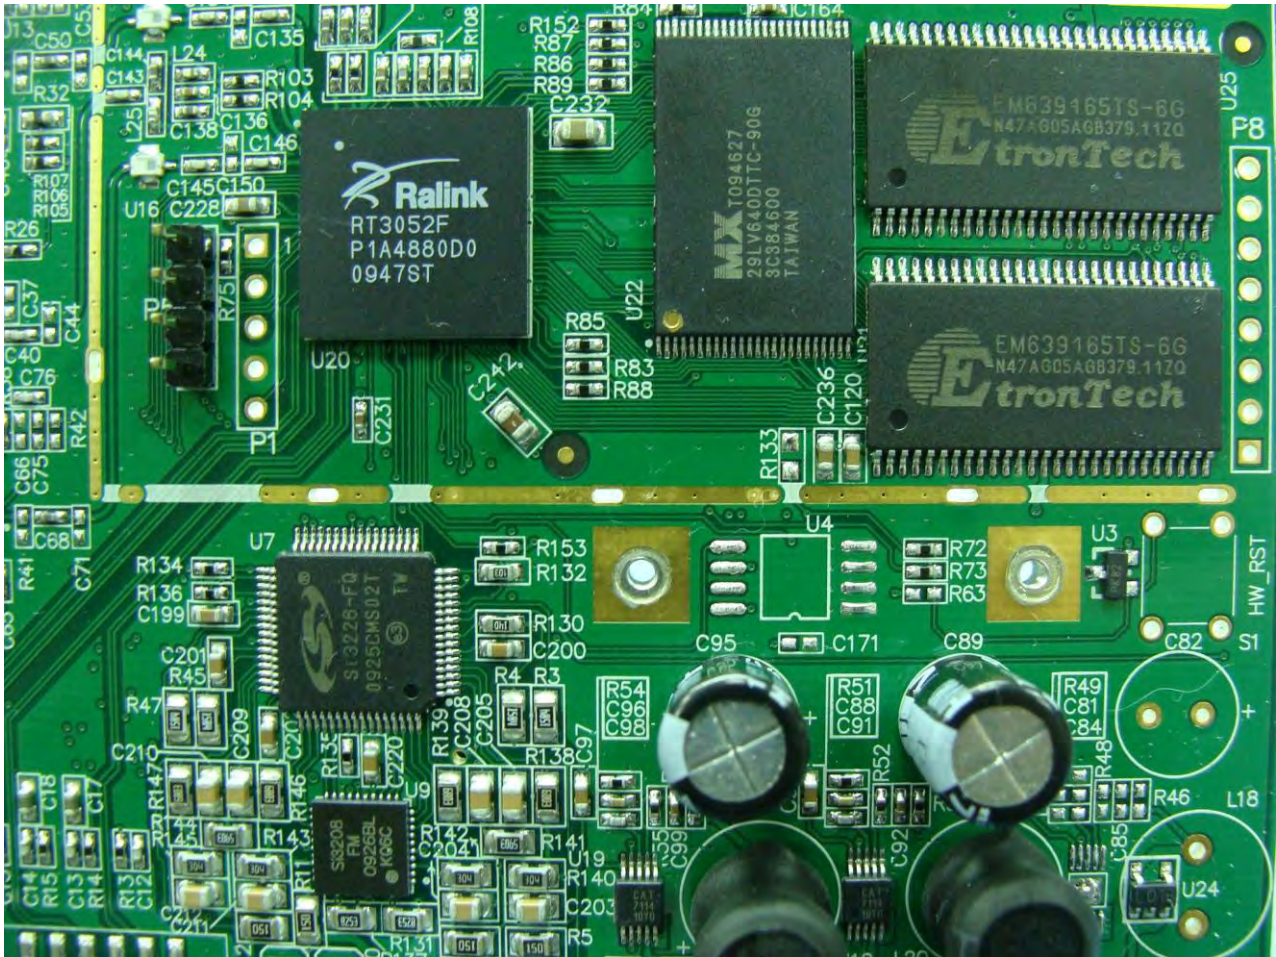

3. Internal Photograph of EUT

Model Name: 3G8WV-TS

Model Name: 3G8WV-TS

Model Name: 3G8WV-TS

Model Name: 3G8WV-TS

Model Name: 3G8WV-TS

Model Name: 3G8WV-TS

Model Name: 3G8WV-TS

WWAN Module

Model Name: 3G8WV-TS

Model Name: 3G8WV-TS

Model Name: 3G8WV-TS

**WLAN Antenna A
(Tx/Rx)**

Model Name: 3G8WV-TS

**WLAN Antenna B
(Tx/Rx)**

Model Name: 3G8WV-TS