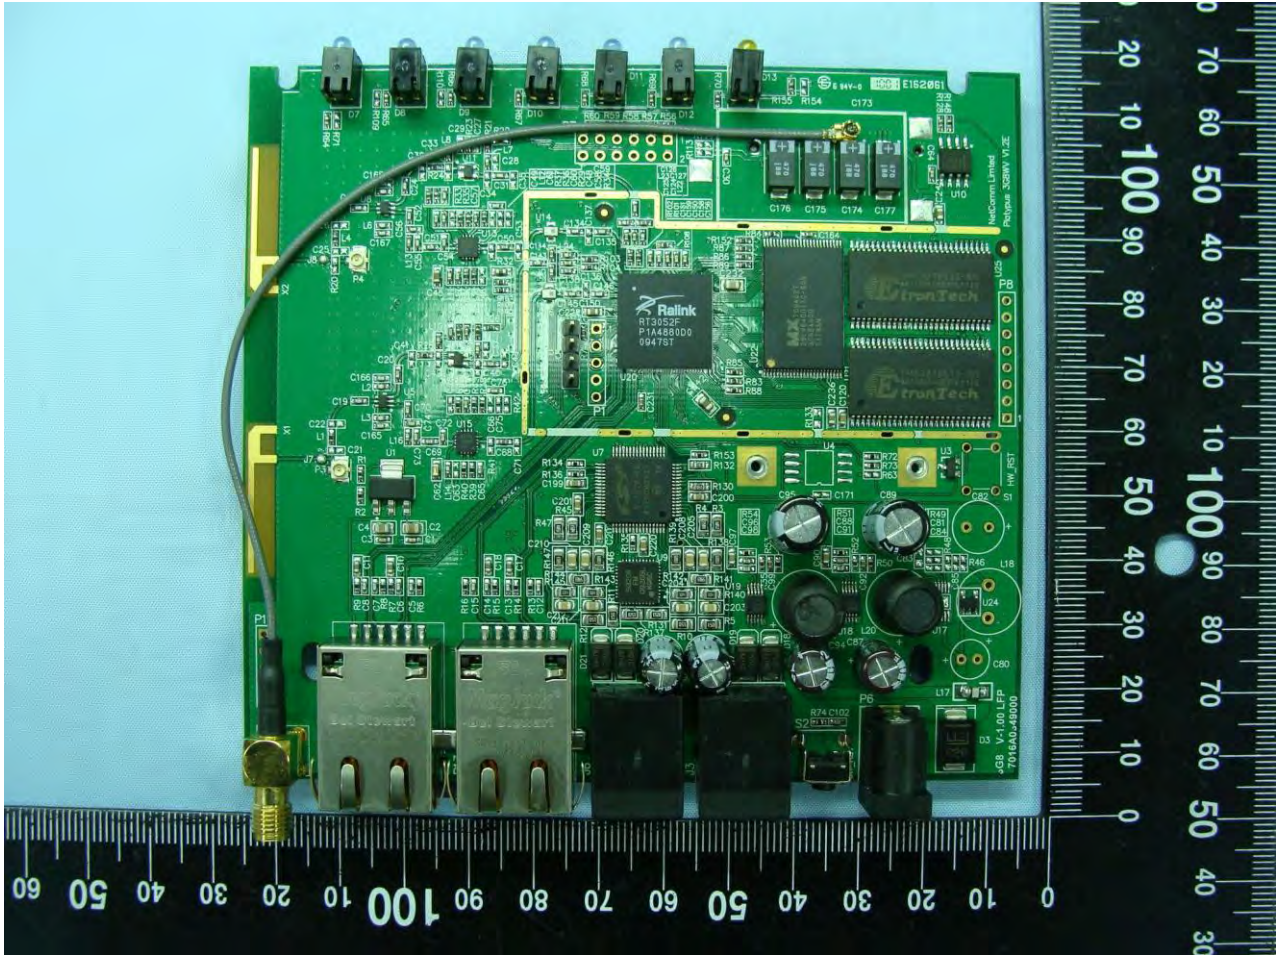

3. Internal Photograph of EUT

Model Name: 3G8WV-TS

Model Name: 3G8WV-TS

Model Name: 3G8WV-TS

Model Name: 3G8WV-TS

Model Name: 3G8WV-TS

Model Name: 3G8WV-TS

Model Name: 3G8WV-TS

WWAN Module

Model Name: 3G8WV-TS

Model Name: 3G8WV-TS

Model Name: 3G8WV-TS

**WLAN Antenna A
(Tx/Rx)**

Model Name: 3G8WV-TS

**WLAN Antenna B
(Tx/Rx)**

Model Name: 3G8WV-TS