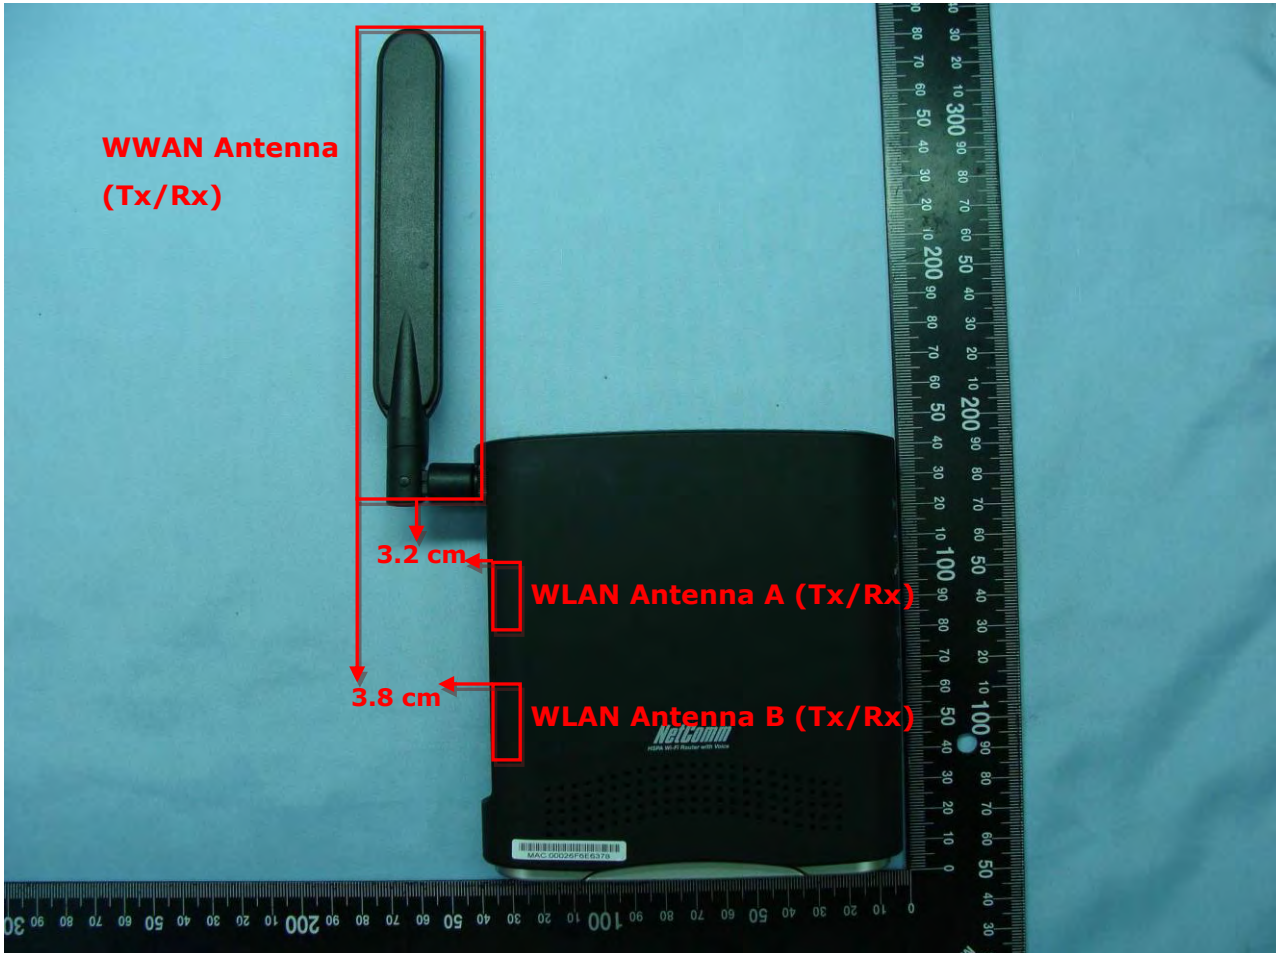

3. Internal Photograph of EUT

Model Name: 3G8WV-TS

Model Name: 3G8WV-TS

Model Name: 3G8WV-TS

Model Name: 3G8WV-TS

Model Name: 3G8WV-TS

Model Name: 3G8WV-TS

Model Name: 3G8WV-TS

WWAN Module

Model Name: 3G8WV-TS

Model Name: 3G8WV-TS

Model Name: 3G8WV-TS

**WLAN Antenna A
(Tx/Rx)**

Model Name: 3G8WV-TS

**WLAN Antenna B
(Tx/Rx)**

Model Name: 3G8WV-TS