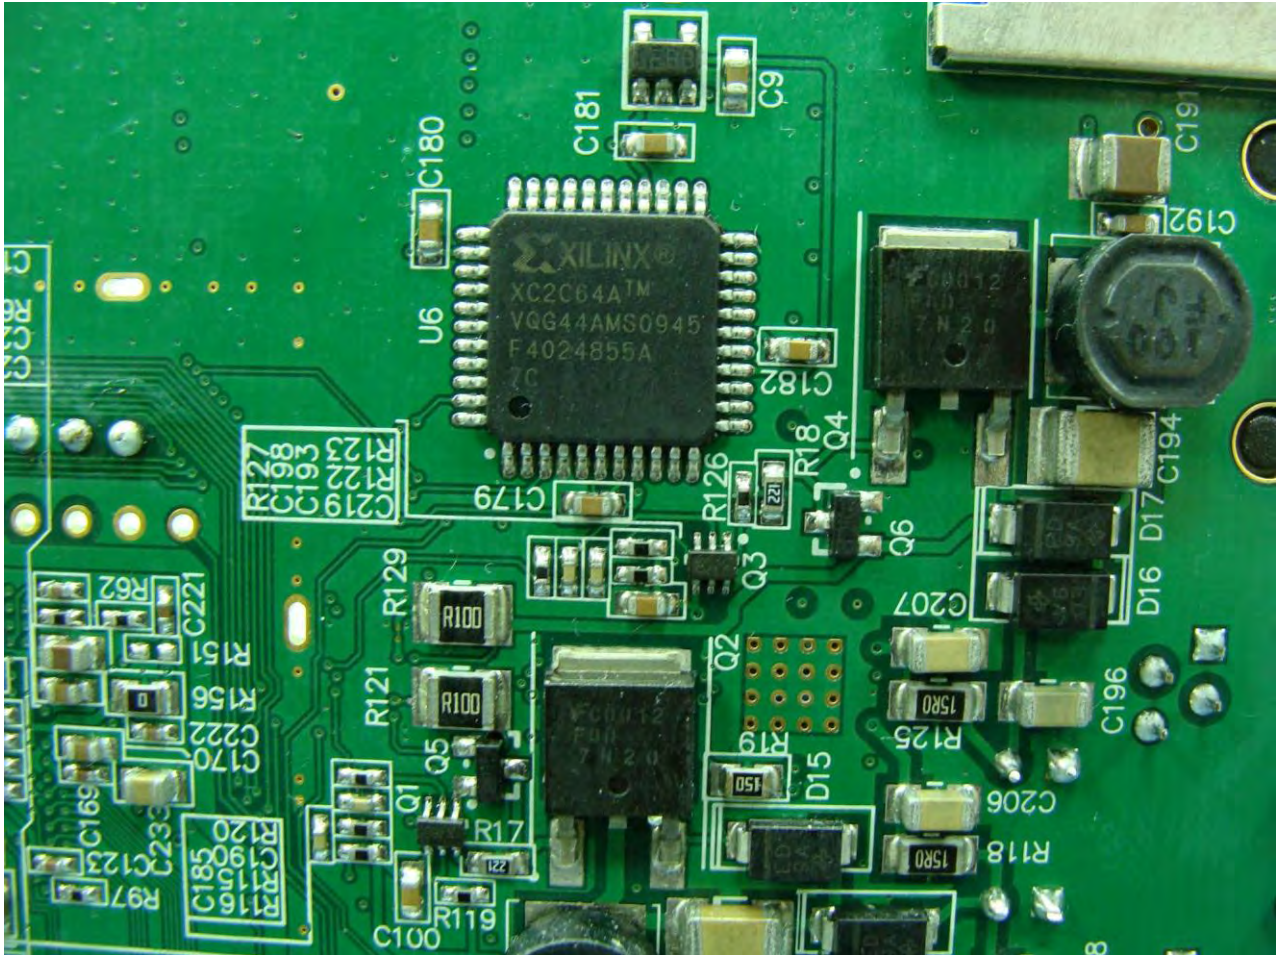

3. Internal Photograph of EUT

Model Name: 3G8WV-TS

Model Name: 3G8WV-TS

Model Name: 3G8WV-TS

Model Name: 3G8WV-TS

Model Name: 3G8WV-TS

Model Name: 3G8WV-TS

Model Name: 3G8WV-TS

WWAN Module

Model Name: 3G8WV-TS

Model Name: 3G8WV-TS

Model Name: 3G8WV-TS

**WLAN Antenna A
(Tx/Rx)**

Model Name: 3G8WV-TS

**WLAN Antenna B
(Tx/Rx)**

Model Name: 3G8WV-TS