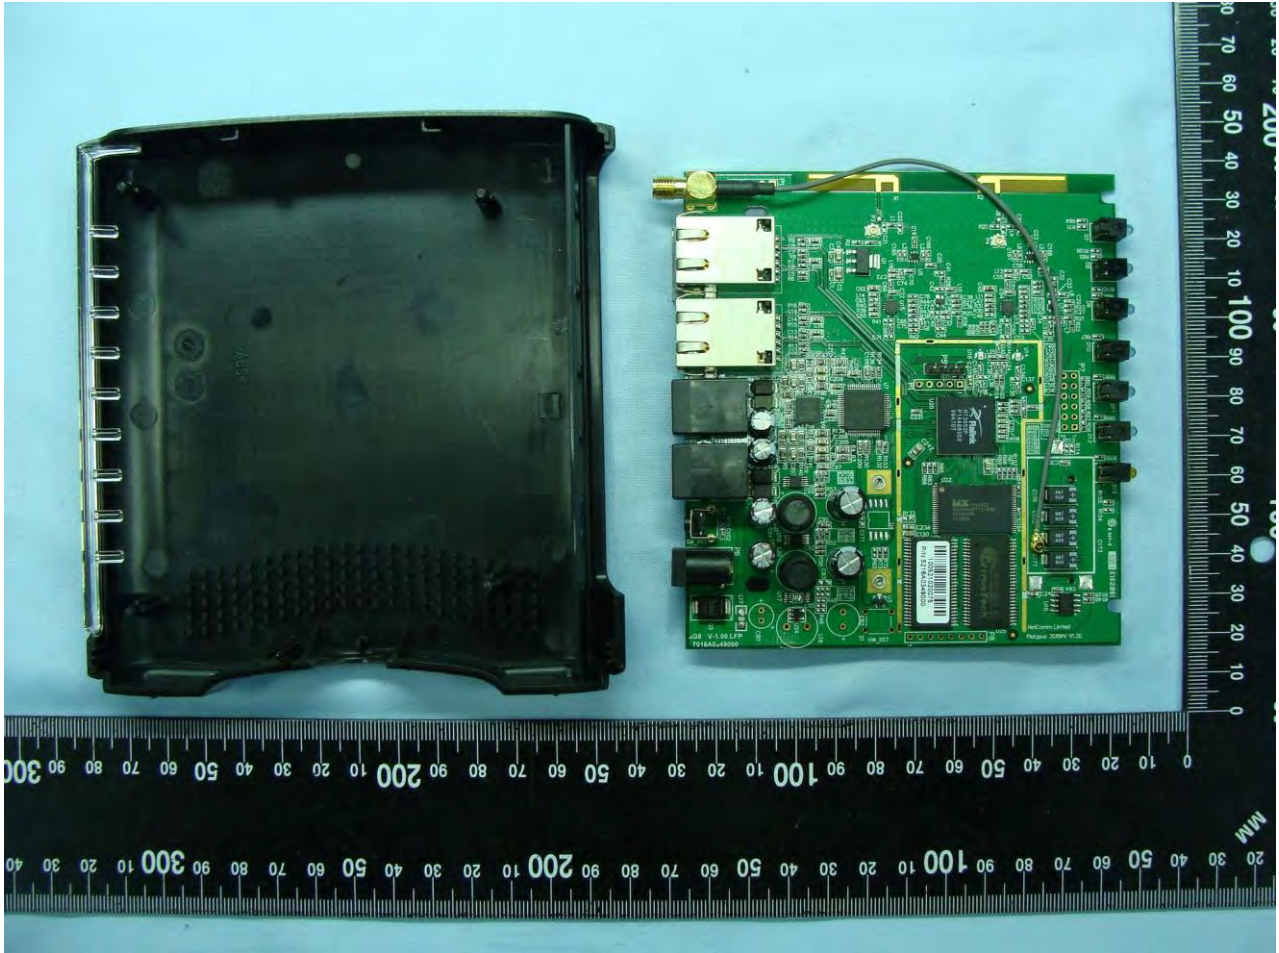

3. Internal Photograph of EUT

Model Name: 3G8WV-TS

Model Name: 3G8WV-TS

Model Name: 3G8WV-TS

Model Name: 3G8WV-TS

Model Name: 3G8WV-TS

Model Name: 3G8WV-TS

Model Name: 3G8WV-TS

WWAN Module

Model Name: 3G8WV-TS

Model Name: 3G8WV-TS

Model Name: 3G8WV-TS

**WLAN Antenna A
(Tx/Rx)**

Model Name: 3G8WV-TS

**WLAN Antenna B
(Tx/Rx)**

Model Name: 3G8WV-TS