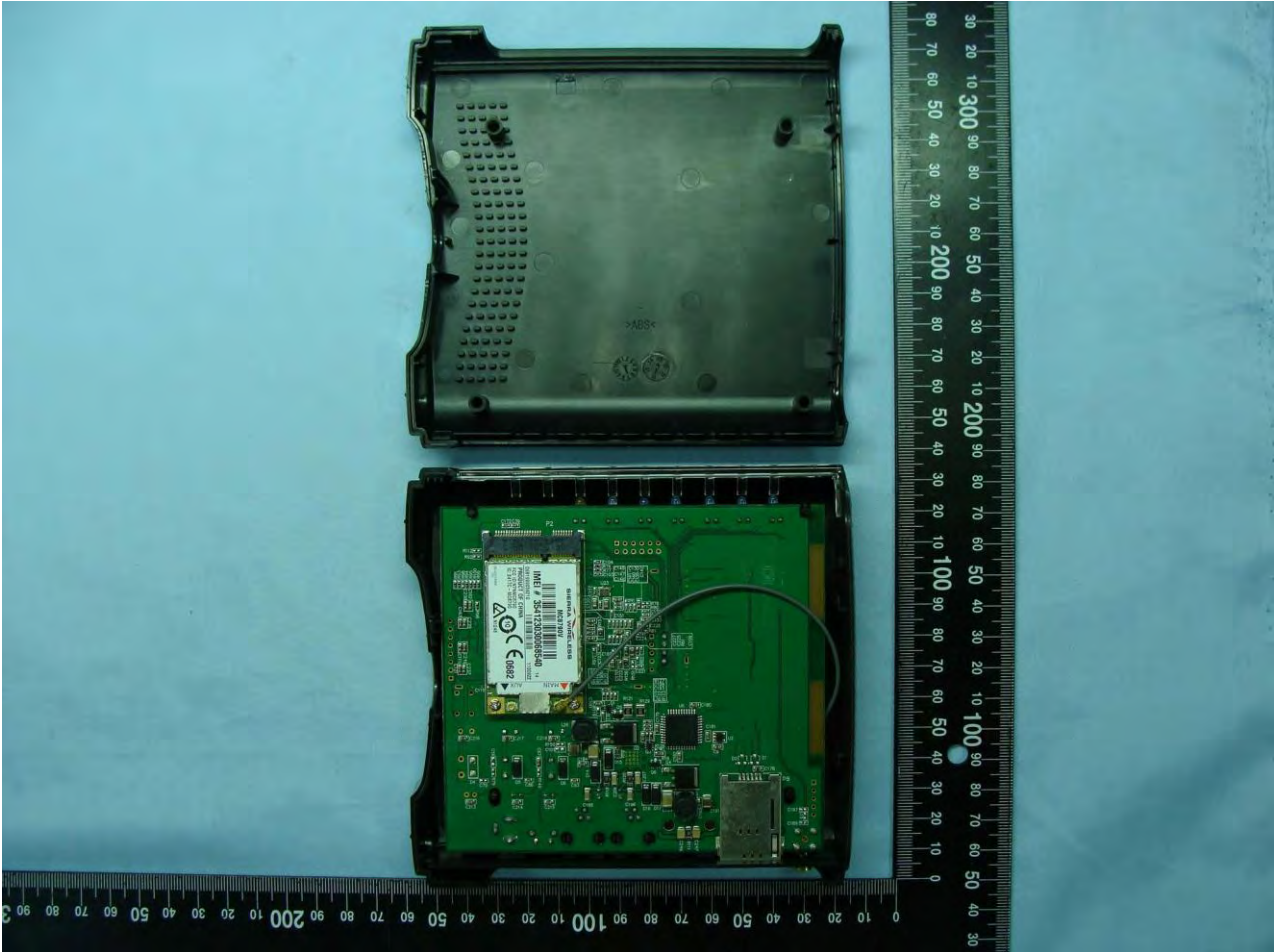

3. Internal Photograph of EUT

Model Name: 3G8WV-TS

Model Name: 3G8WV-TS

Model Name: 3G8WV-TS

Model Name: 3G8WV-TS

Model Name: 3G8WV-TS

Model Name: 3G8WV-TS

Model Name: 3G8WV-TS

WWAN Module

Model Name: 3G8WV-TS

Model Name: 3G8WV-TS

Model Name: 3G8WV-TS

**WLAN Antenna A
(Tx/Rx)**

Model Name: 3G8WV-TS

**WLAN Antenna B
(Tx/Rx)**

Model Name: 3G8WV-TS