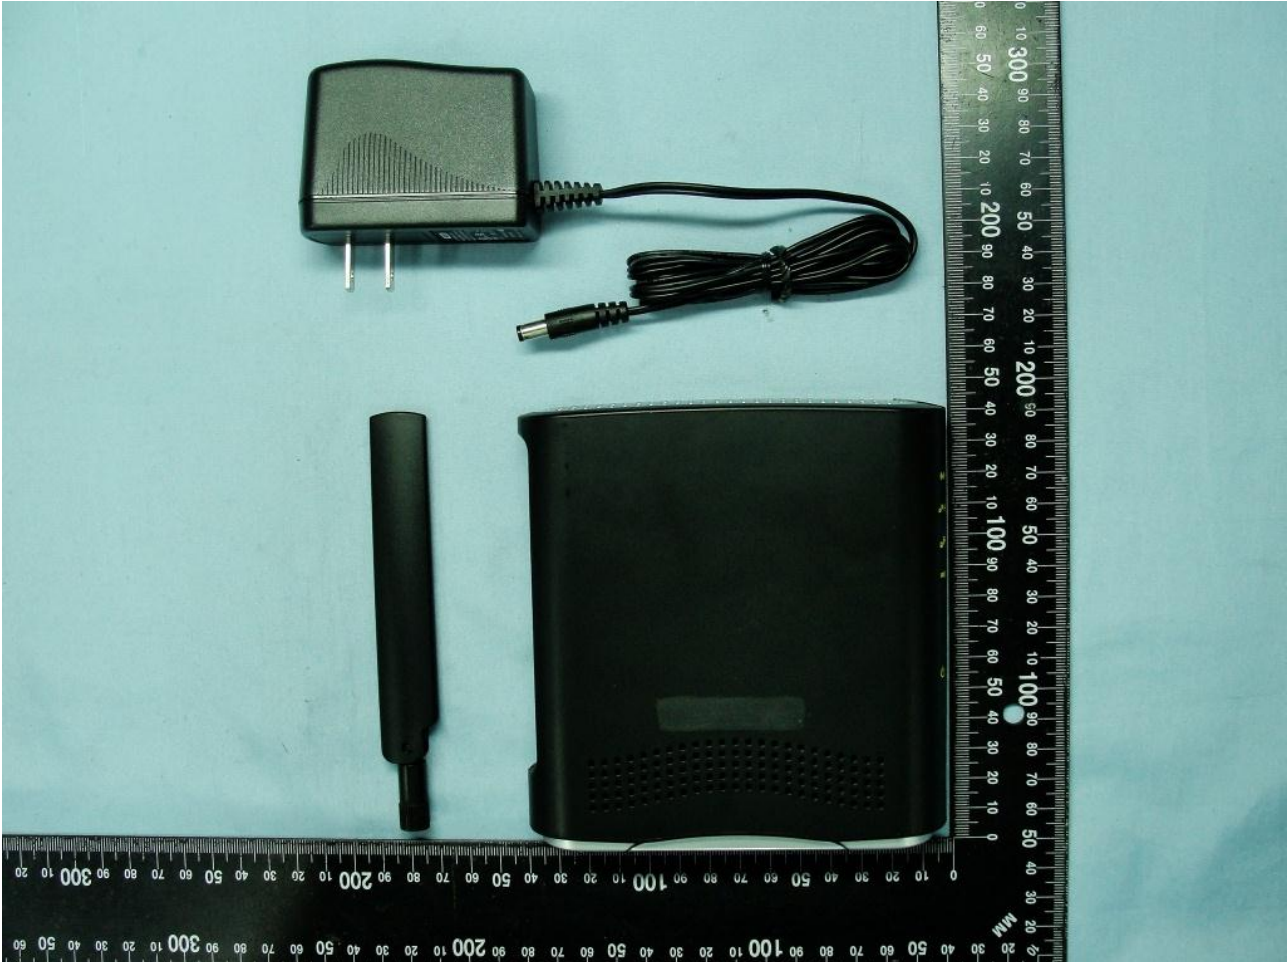

Brand Name: NetComm / Model Name: 3G39W-V & 3G39W-I
Marketing Name: HSPA+ Wi-Fi Router