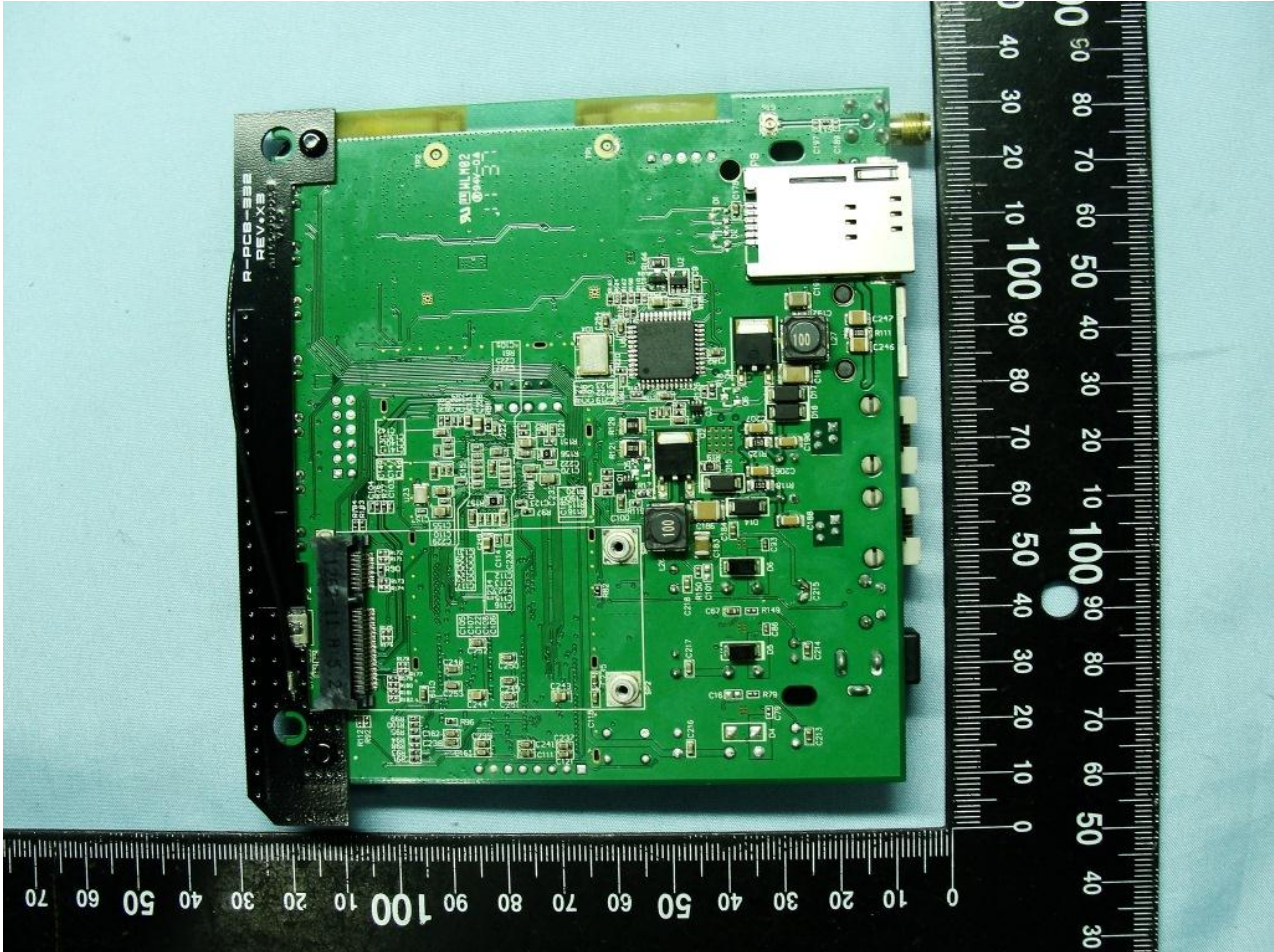

### 3. Internal Photograph of EUT

Brand Name: NetComm Limited / Model Name: 3G38WV-TS

Marketing Name: 21Mbps Smart Hub

Brand Name: NetComm Limited / Model Name: 3G38WV-TS

Marketing Name: 21Mbps Smart Hub

Brand Name: NetComm Limited / Model Name: 3G38WV-TS

Marketing Name: 21Mbps Smart Hub

WWAN Module

Brand Name: NetComm Limited / Model Name: 3G38WV-TS

Marketing Name: 21Mbps Smart Hub

Brand Name: NetComm Limited / Model Name: 3G38WV-TS

Marketing Name: 21Mbps Smart Hub

Brand Name: NetComm Limited / Model Name: 3G38WV-TS

Marketing Name: 21Mbps Smart Hub

**WWAN Main Antenna <Tx / Rx>**

**Brand Name: NetComm Limited / Model Name: 3G38WV-TS**

**Marketing Name: 21Mbps Smart Hub**