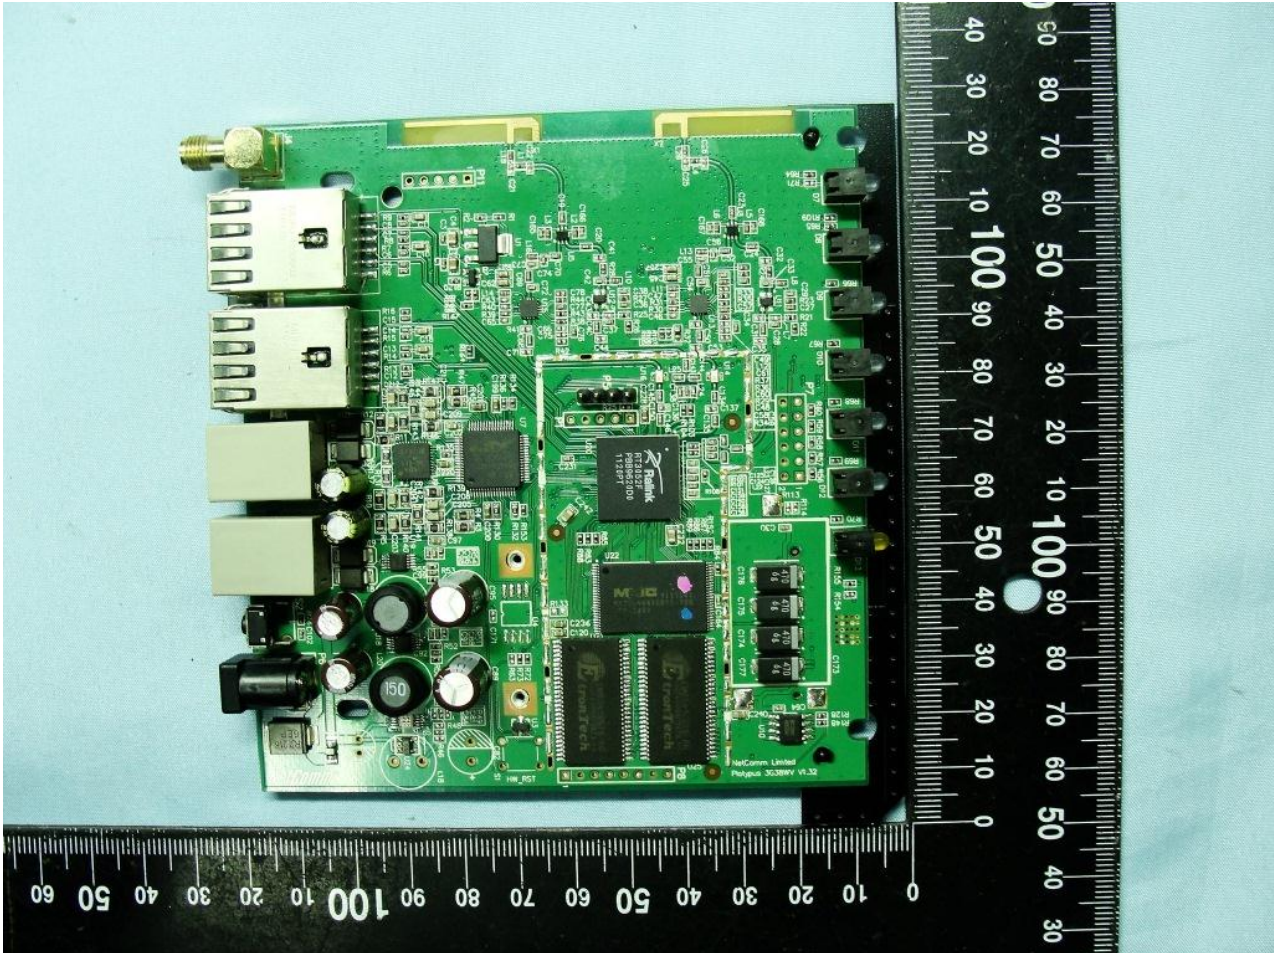

### 3. Internal Photograph of EUT

Brand Name: NetComm Limited / Model Name: 3G38WV-TS

Marketing Name: 21Mbps Smart Hub

Brand Name: NetComm Limited / Model Name: 3G38WV-TS

Marketing Name: 21Mbps Smart Hub

Brand Name: NetComm Limited / Model Name: 3G38WV-TS

Marketing Name: 21Mbps Smart Hub

WWAN Module

Brand Name: NetComm Limited / Model Name: 3G38WV-TS

Marketing Name: 21Mbps Smart Hub

Brand Name: NetComm Limited / Model Name: 3G38WV-TS

Marketing Name: 21Mbps Smart Hub

Brand Name: NetComm Limited / Model Name: 3G38WV-TS

Marketing Name: 21Mbps Smart Hub

**WWAN Main Antenna <Tx / Rx>**

**Brand Name: NetComm Limited / Model Name: 3G38WV-TS**

**Marketing Name: 21Mbps Smart Hub**