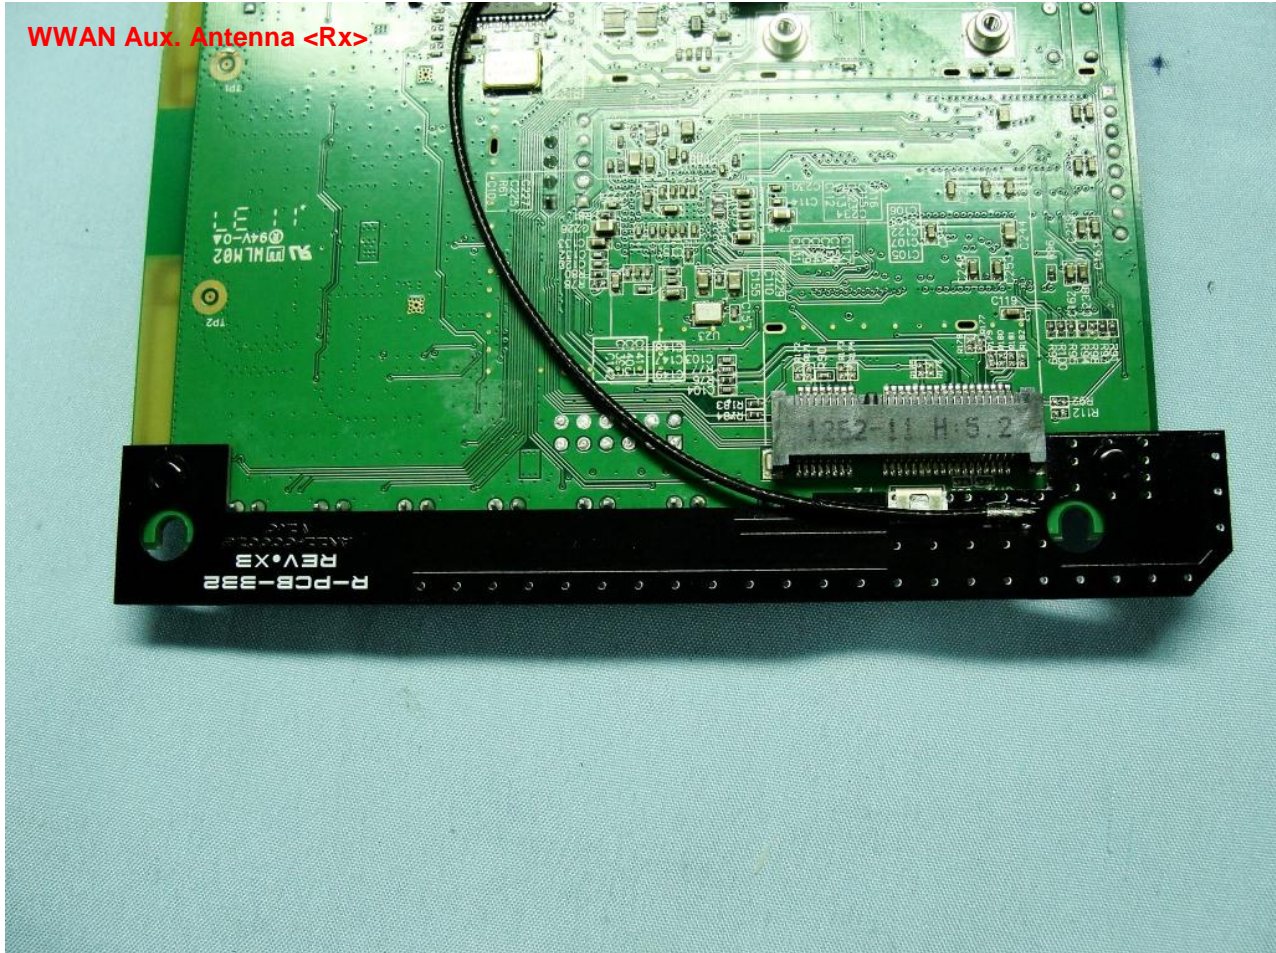

Brand Name: NetComm Limited / Model Name: 3G38WV-TS

Marketing Name: 21Mbps Smart Hub