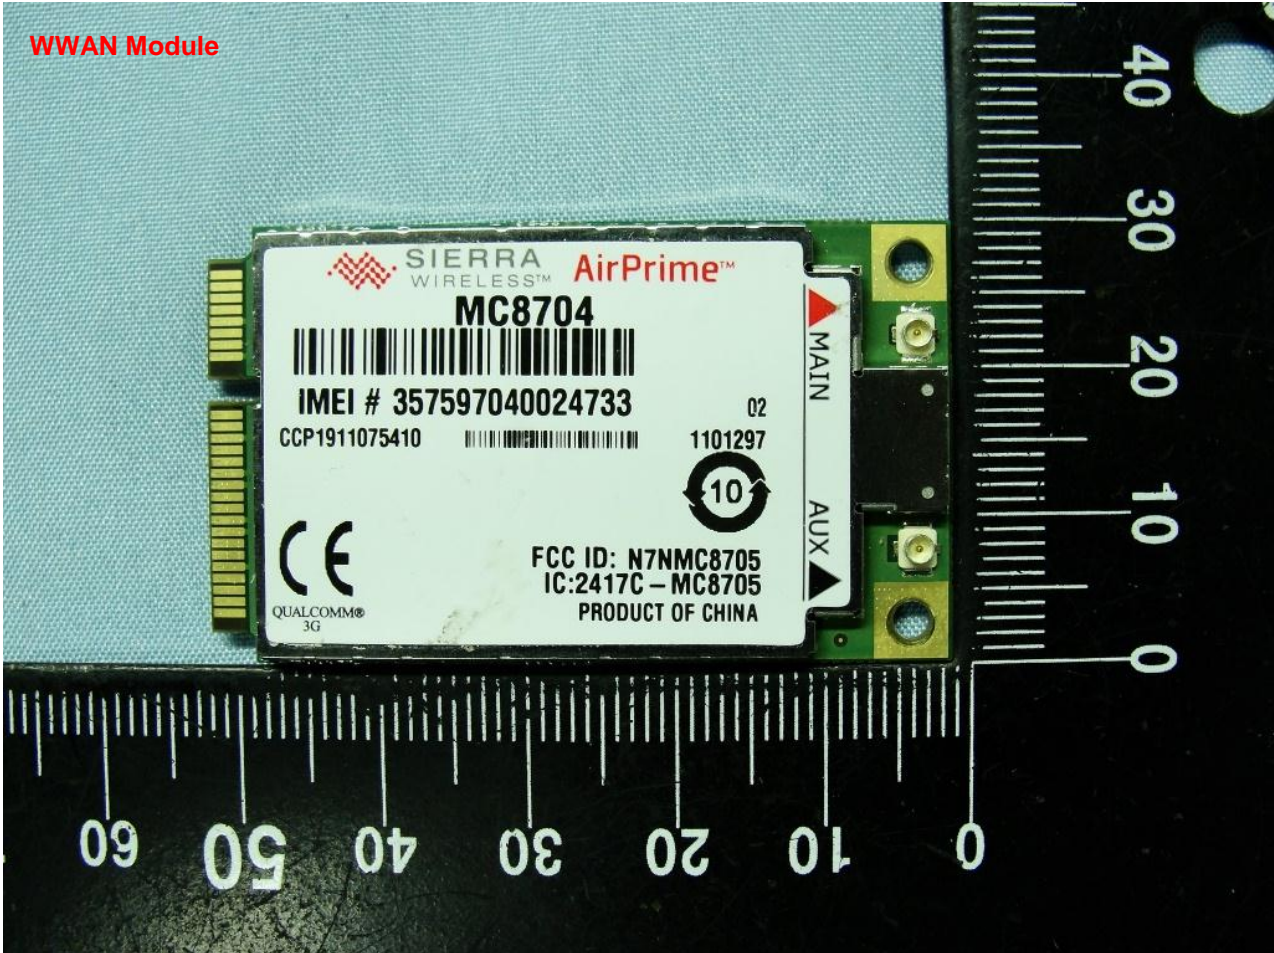

### 3. Internal Photograph of EUT

Brand Name: NetComm Limited / Model Name: 3G38WV-TS

Marketing Name: 21Mbps Smart Hub

Brand Name: NetComm Limited / Model Name: 3G38WV-TS

Marketing Name: 21Mbps Smart Hub

Brand Name: NetComm Limited / Model Name: 3G38WV-TS

Marketing Name: 21Mbps Smart Hub

WWAN Module

Brand Name: NetComm Limited / Model Name: 3G38WV-TS

Marketing Name: 21Mbps Smart Hub

Brand Name: NetComm Limited / Model Name: 3G38WV-TS

Marketing Name: 21Mbps Smart Hub

Brand Name: NetComm Limited / Model Name: 3G38WV-TS

Marketing Name: 21Mbps Smart Hub

**WWAN Main Antenna <Tx / Rx>**

**Brand Name: NetComm Limited / Model Name: 3G38WV-TS**

**Marketing Name: 21Mbps Smart Hub**