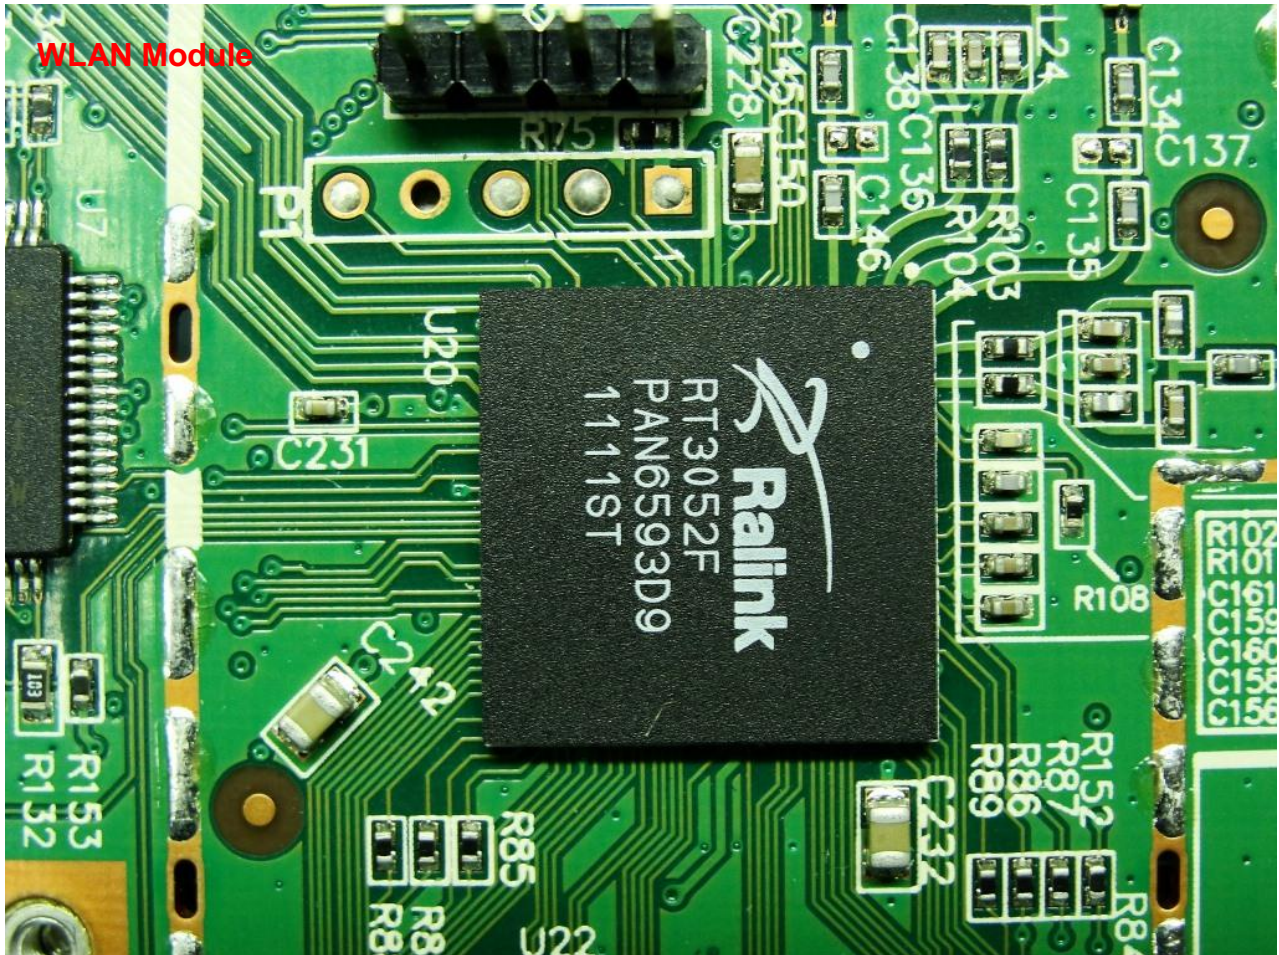

### 3. Internal Photograph of EUT

Brand Name: NetComm / Model Name: 3G27WV-R / Marketing Name: Rogers Rocket Hub

Brand Name: NetComm / Model Name: 3G27WV-R / Marketing Name: Rogers Rocket Hub

Brand Name: NetComm / Model Name: 3G27WV-R / Marketing Name: Rogers Rocket Hub

WWAN Module

Brand Name: NetComm / Model Name: 3G27WV-R / Marketing Name: Rogers Rocket Hub

Brand Name: NetComm / Model Name: 3G27WV-R / Marketing Name: Rogers Rocket Hub

Brand Name: NetComm / Model Name: 3G27WV-R / Marketing Name: Rogers Rocket Hub