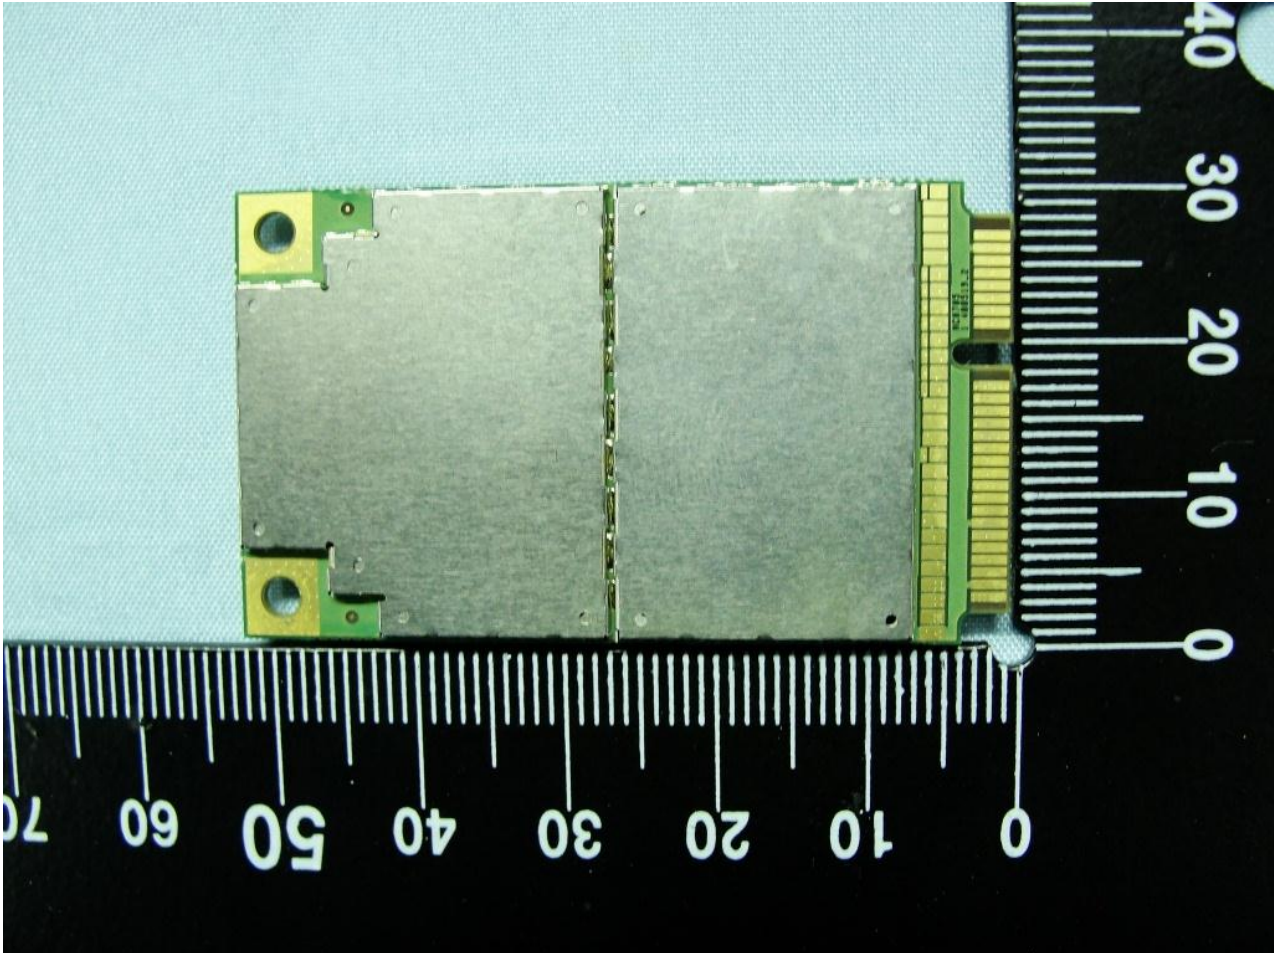

### 3. Internal Photograph of EUT

Brand Name: NetComm / Model Name: 3G27WV-R / Marketing Name: Rogers Rocket Hub

Brand Name: NetComm / Model Name: 3G27WV-R / Marketing Name: Rogers Rocket Hub

Brand Name: NetComm / Model Name: 3G27WV-R / Marketing Name: Rogers Rocket Hub

WWAN Module

Brand Name: NetComm / Model Name: 3G27WV-R / Marketing Name: Rogers Rocket Hub

Brand Name: NetComm / Model Name: 3G27WV-R / Marketing Name: Rogers Rocket Hub

Brand Name: NetComm / Model Name: 3G27WV-R / Marketing Name: Rogers Rocket Hub

**WWAN Main Antenna (TX/RX)**

**Brand Name: NetComm / Model Name: 3G27WV-R / Marketing Name: Rogers Rocket Hub**

Brand Name: NetComm / Model Name: 3G27WV-R / Marketing Name: Rogers Rocket Hub

**WWAN Aux. Antenna (RX)**