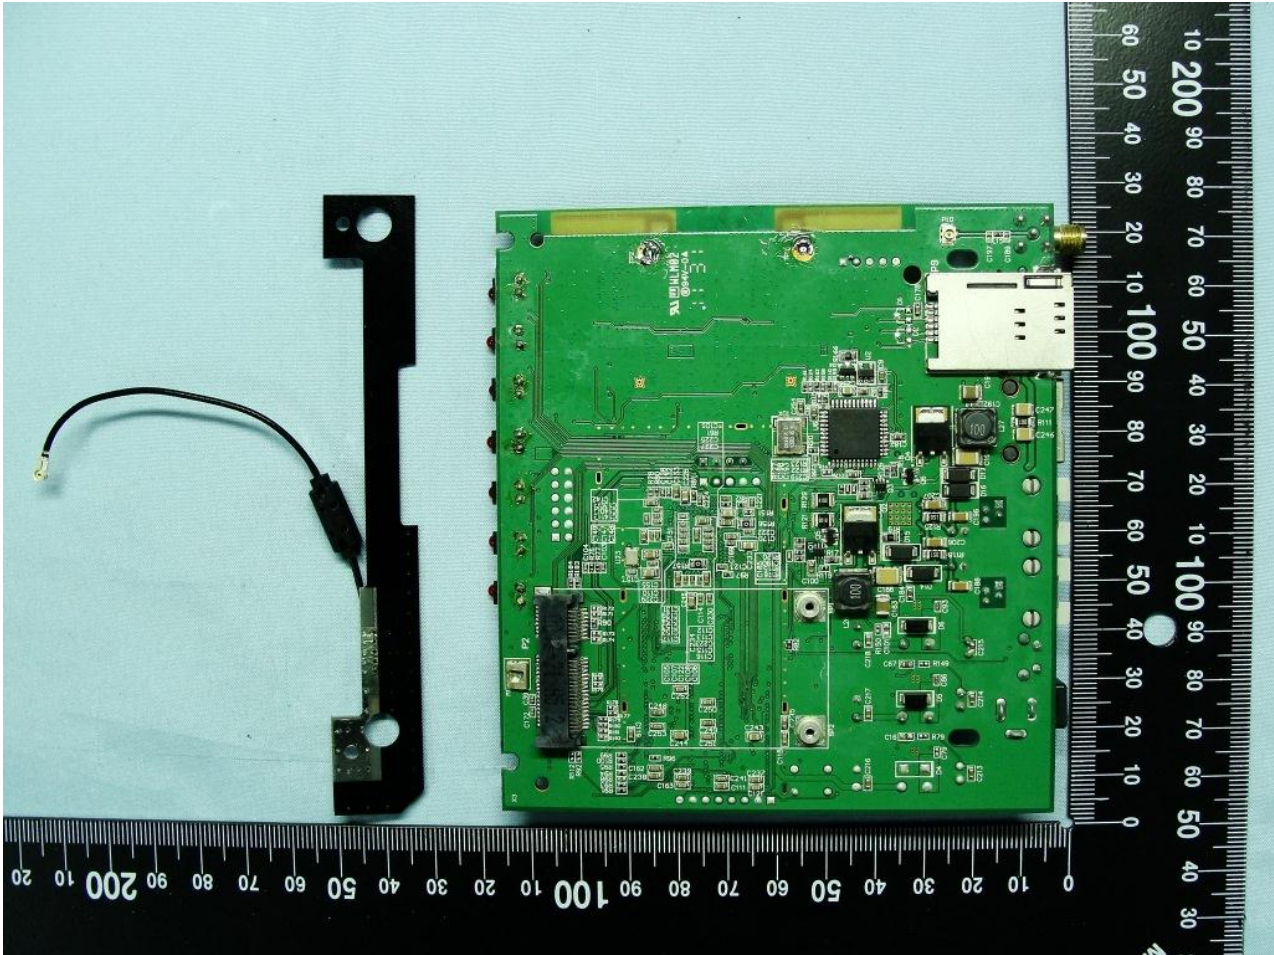

### 3. Internal Photograph of EUT

Brand Name: NetComm / Model Name: 3G27WV-R / Marketing Name: Rogers Rocket Hub

Brand Name: NetComm / Model Name: 3G27WV-R / Marketing Name: Rogers Rocket Hub

Brand Name: NetComm / Model Name: 3G27WV-R / Marketing Name: Rogers Rocket Hub

WWAN Module

Brand Name: NetComm / Model Name: 3G27WV-R / Marketing Name: Rogers Rocket Hub

Brand Name: NetComm / Model Name: 3G27WV-R / Marketing Name: Rogers Rocket Hub

Brand Name: NetComm / Model Name: 3G27WV-R / Marketing Name: Rogers Rocket Hub

**WWAN Main Antenna (TX/RX)**

**Brand Name: NetComm / Model Name: 3G27WV-R / Marketing Name: Rogers Rocket Hub**

Brand Name: NetComm / Model Name: 3G27WV-R / Marketing Name: Rogers Rocket Hub

**WWAN Aux. Antenna (RX)**