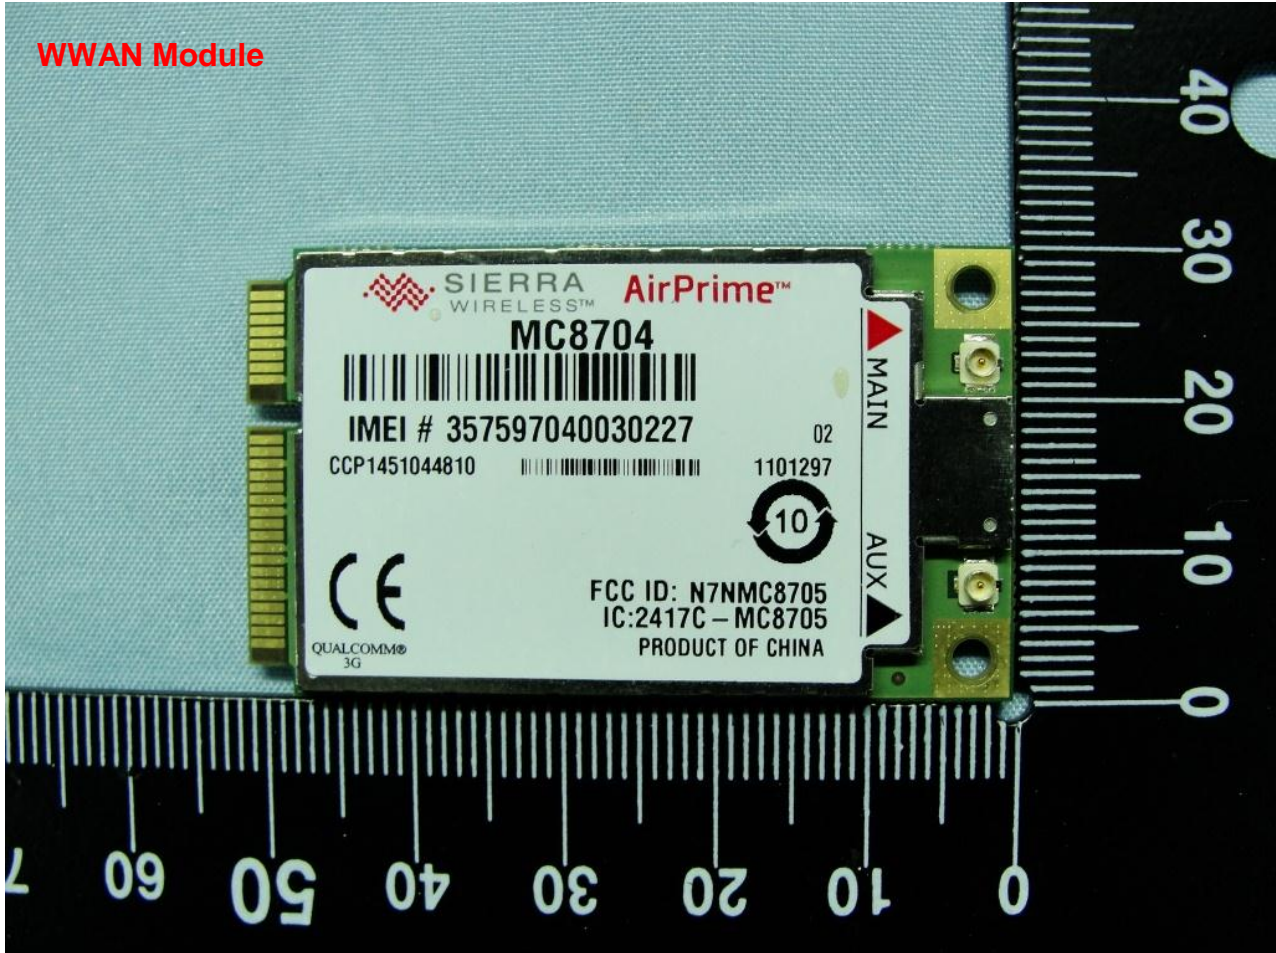

### 3. Internal Photograph of EUT

Brand Name: NetComm / Model Name: 3G27WV-R / Marketing Name: Rogers Rocket Hub

Brand Name: NetComm / Model Name: 3G27WV-R / Marketing Name: Rogers Rocket Hub

Brand Name: NetComm / Model Name: 3G27WV-R / Marketing Name: Rogers Rocket Hub

WWAN Module

Brand Name: NetComm / Model Name: 3G27WV-R / Marketing Name: Rogers Rocket Hub

Brand Name: NetComm / Model Name: 3G27WV-R / Marketing Name: Rogers Rocket Hub

Brand Name: NetComm / Model Name: 3G27WV-R / Marketing Name: Rogers Rocket Hub

**WWAN Main Antenna (TX/RX)**

**Brand Name: NetComm / Model Name: 3G27WV-R / Marketing Name: Rogers Rocket Hub**

Brand Name: NetComm / Model Name: 3G27WV-R / Marketing Name: Rogers Rocket Hub

**WWAN Aux. Antenna (RX)**