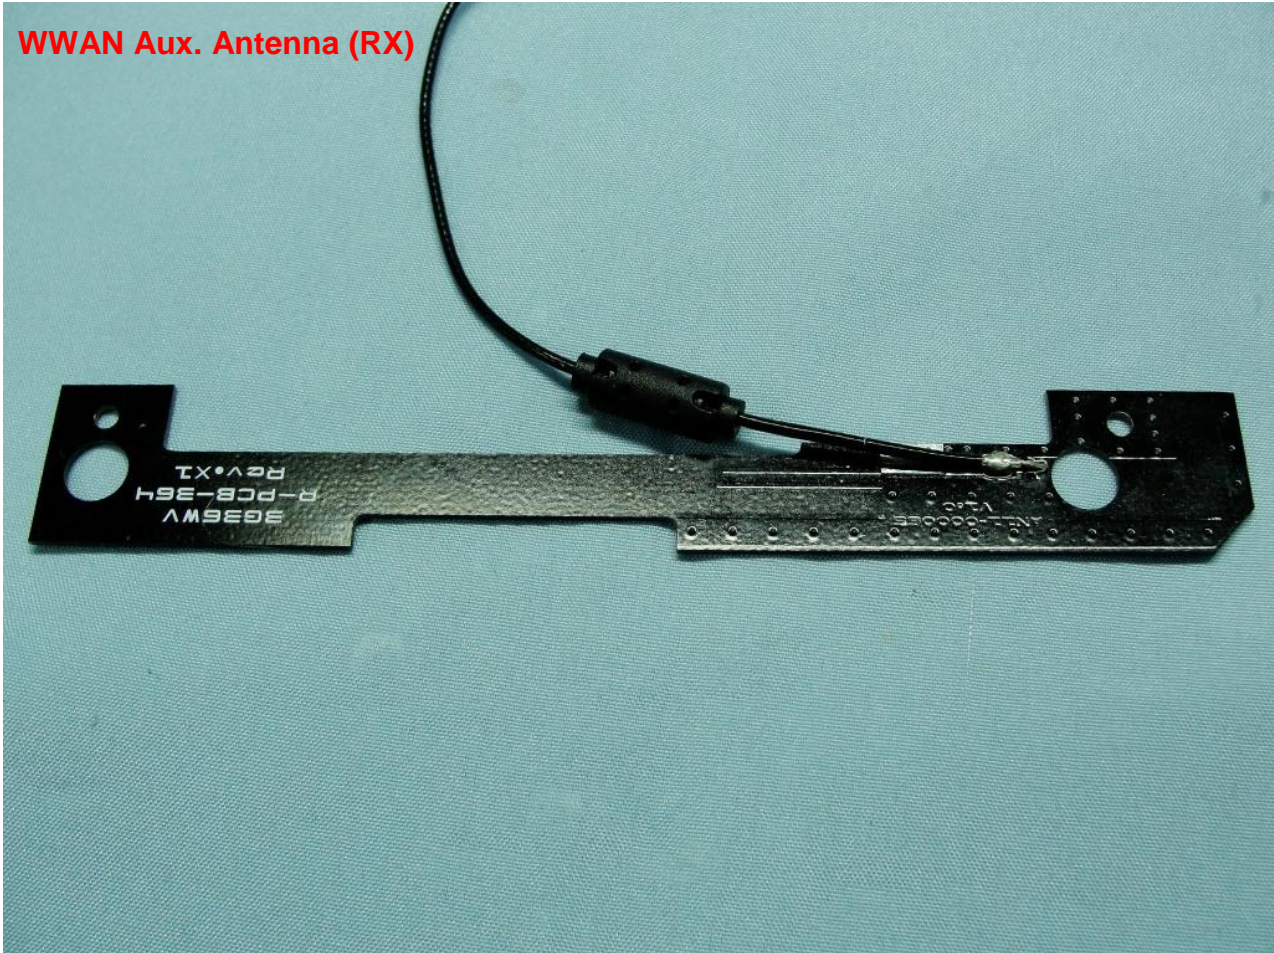

### 3. Internal Photograph of EUT

Brand Name: NetComm / Model Name: 3G27WV-R / Marketing Name: Rogers Rocket Hub

Brand Name: NetComm / Model Name: 3G27WV-R / Marketing Name: Rogers Rocket Hub

Brand Name: NetComm / Model Name: 3G27WV-R / Marketing Name: Rogers Rocket Hub

WWAN Module

Brand Name: NetComm / Model Name: 3G27WV-R / Marketing Name: Rogers Rocket Hub

Brand Name: NetComm / Model Name: 3G27WV-R / Marketing Name: Rogers Rocket Hub

Brand Name: NetComm / Model Name: 3G27WV-R / Marketing Name: Rogers Rocket Hub

**WWAN Main Antenna (TX/RX)**

**Brand Name: NetComm / Model Name: 3G27WV-R / Marketing Name: Rogers Rocket Hub**

Brand Name: NetComm / Model Name: 3G27WV-R / Marketing Name: Rogers Rocket Hub

**WWAN Aux. Antenna (RX)**