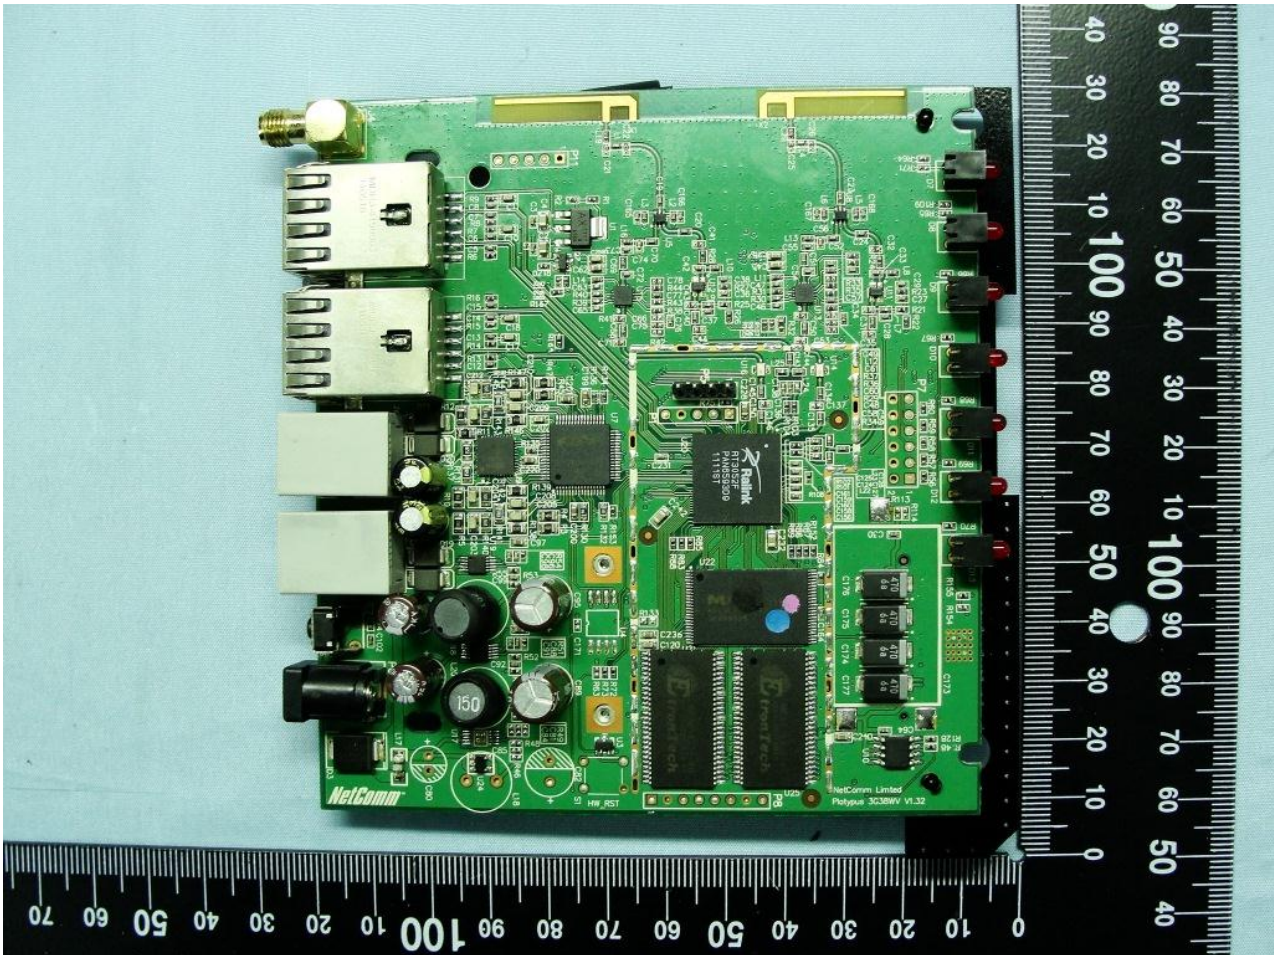

### 3. Internal Photograph of EUT

Brand Name: NetComm / Model Name: 3G27WV-R / Marketing Name: Rogers Rocket Hub

Brand Name: NetComm / Model Name: 3G27WV-R / Marketing Name: Rogers Rocket Hub

Brand Name: NetComm / Model Name: 3G27WV-R / Marketing Name: Rogers Rocket Hub

WWAN Module

Brand Name: NetComm / Model Name: 3G27WV-R / Marketing Name: Rogers Rocket Hub

Brand Name: NetComm / Model Name: 3G27WV-R / Marketing Name: Rogers Rocket Hub

Brand Name: NetComm / Model Name: 3G27WV-R / Marketing Name: Rogers Rocket Hub

**WWAN Main Antenna (TX/RX)**

**Brand Name: NetComm / Model Name: 3G27WV-R / Marketing Name: Rogers Rocket Hub**

Brand Name: NetComm / Model Name: 3G27WV-R / Marketing Name: Rogers Rocket Hub

**WWAN Aux. Antenna (RX)**