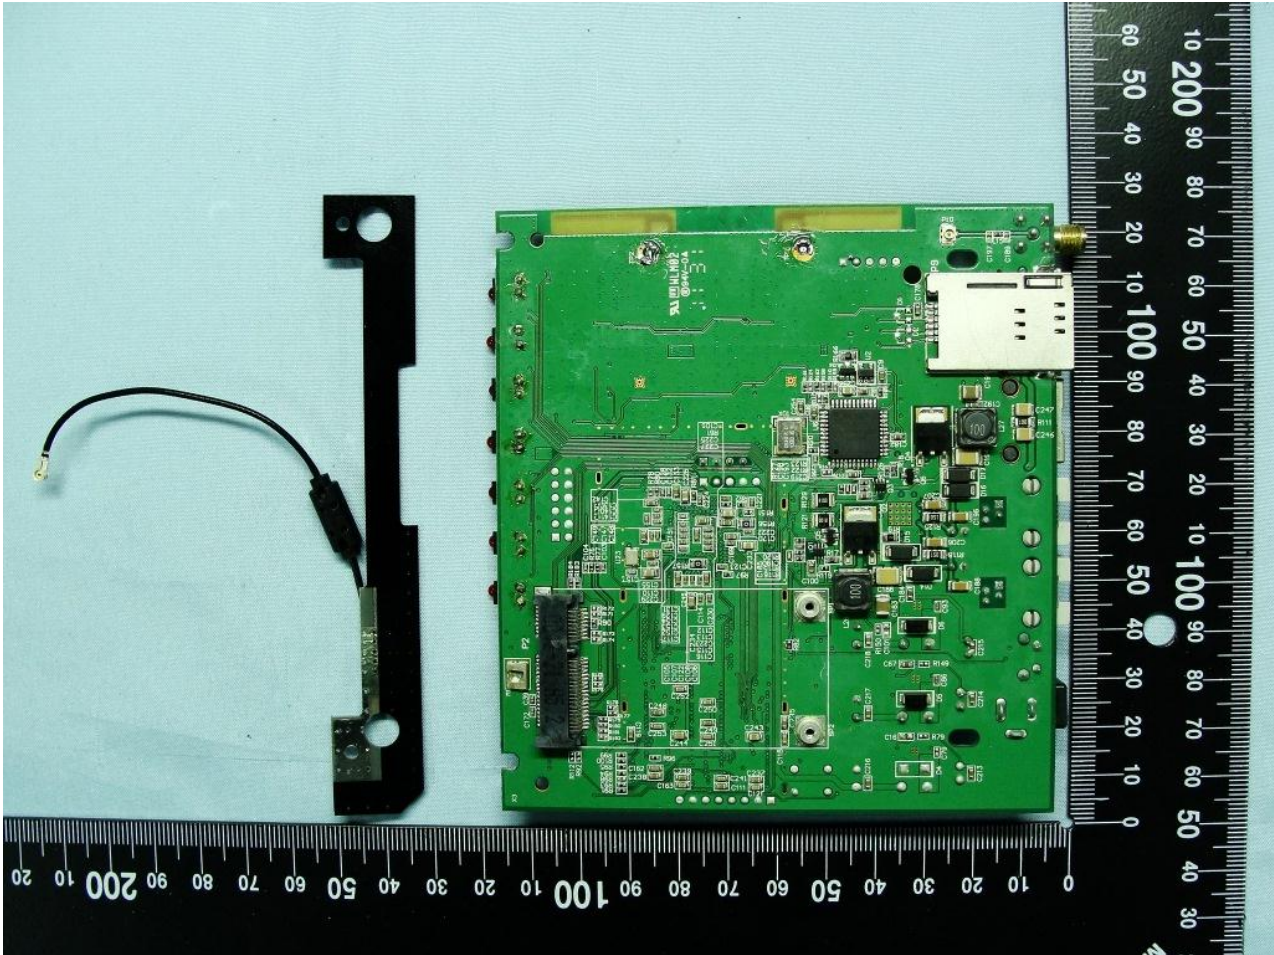

3. Internal Photograph of EUT

Brand Name: NetComm / Model Name: 3G27WV-R / Marketing Name: Rogers Rocket Hub

Brand Name: NetComm / Model Name: 3G27WV-R / Marketing Name: Rogers Rocket Hub

Brand Name: NetComm / Model Name: 3G27WV-R / Marketing Name: Rogers Rocket Hub

WWAN Module

Brand Name: NetComm / Model Name: 3G27WV-R / Marketing Name: Rogers Rocket Hub

Brand Name: NetComm / Model Name: 3G27WV-R / Marketing Name: Rogers Rocket Hub

Brand Name: NetComm / Model Name: 3G27WV-R / Marketing Name: Rogers Rocket Hub

WWAN Main Antenna (TX/RX)

Brand Name: NetComm / Model Name: 3G27WV-R / Marketing Name: Rogers Rocket Hub

Brand Name: NetComm / Model Name: 3G27WV-R / Marketing Name: Rogers Rocket Hub

WWAN Aux. Antenna (RX)