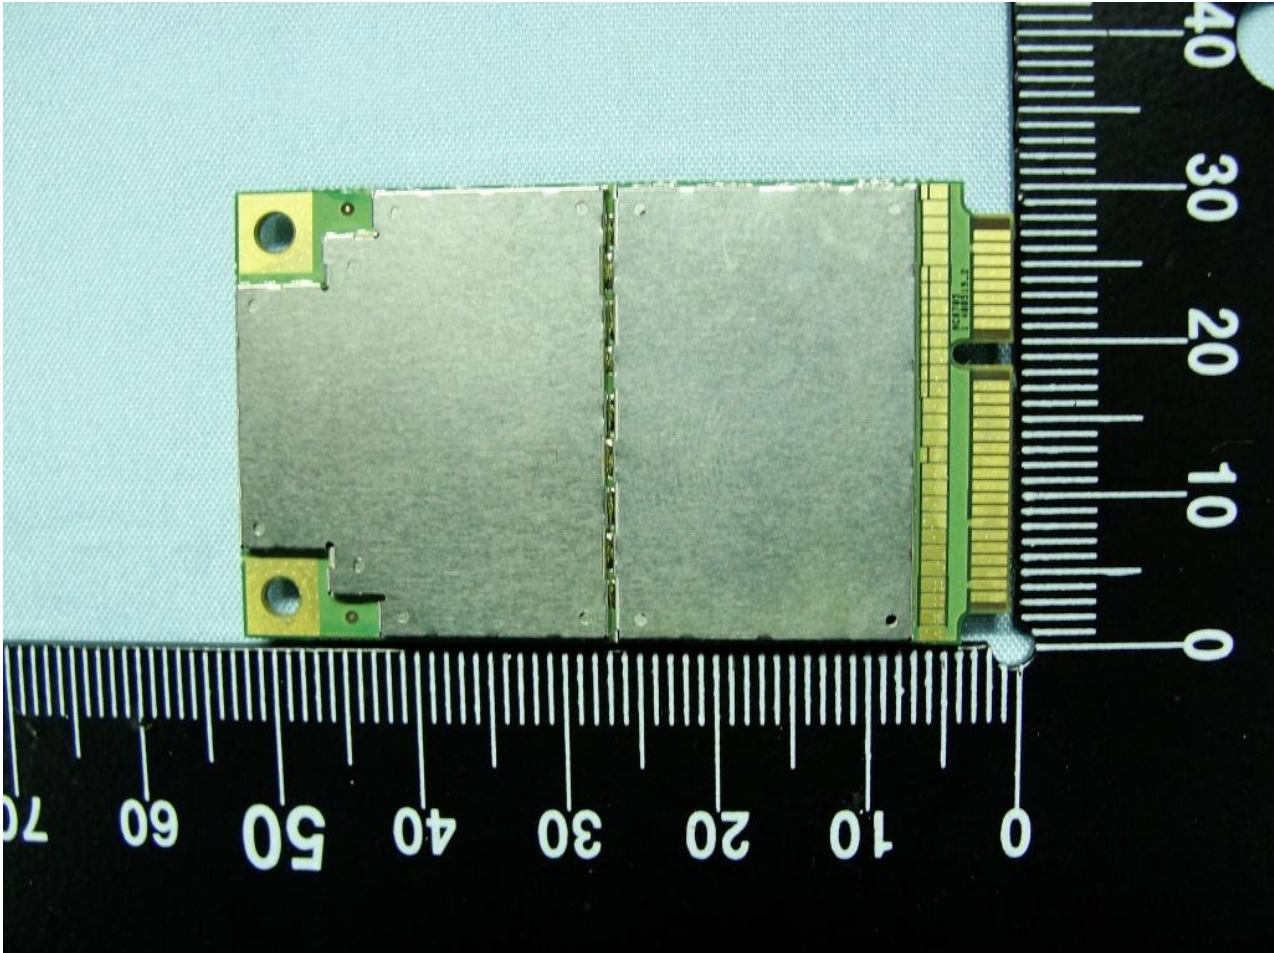

3. Internal Photograph of EUT

Brand Name: NetComm / Model Name: 3G27WV-R / Marketing Name: Rogers Rocket Hub

Brand Name: NetComm / Model Name: 3G27WV-R / Marketing Name: Rogers Rocket Hub

Brand Name: NetComm / Model Name: 3G27WV-R / Marketing Name: Rogers Rocket Hub

WWAN Module

Brand Name: NetComm / Model Name: 3G27WV-R / Marketing Name: Rogers Rocket Hub

Brand Name: NetComm / Model Name: 3G27WV-R / Marketing Name: Rogers Rocket Hub

Brand Name: NetComm / Model Name: 3G27WV-R / Marketing Name: Rogers Rocket Hub

WWAN Main Antenna (TX/RX)

Brand Name: NetComm / Model Name: 3G27WV-R / Marketing Name: Rogers Rocket Hub

Brand Name: NetComm / Model Name: 3G27WV-R / Marketing Name: Rogers Rocket Hub

WWAN Aux. Antenna (RX)