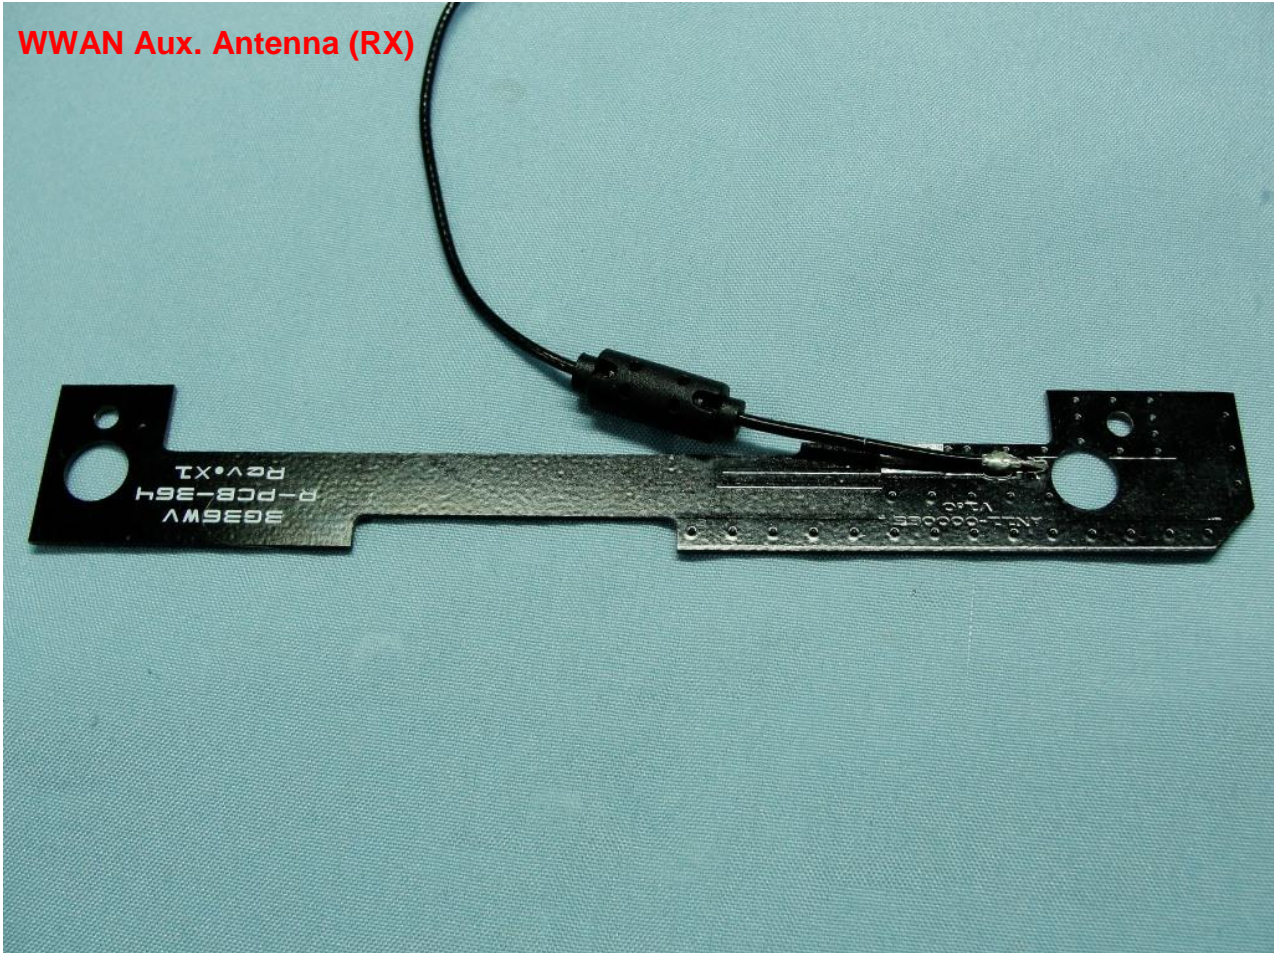

3. Internal Photograph of EUT

Brand Name: NetComm / Model Name: 3G27WV-R / Marketing Name: Rogers Rocket Hub

Brand Name: NetComm / Model Name: 3G27WV-R / Marketing Name: Rogers Rocket Hub

Brand Name: NetComm / Model Name: 3G27WV-R / Marketing Name: Rogers Rocket Hub

WWAN Module

Brand Name: NetComm / Model Name: 3G27WV-R / Marketing Name: Rogers Rocket Hub

Brand Name: NetComm / Model Name: 3G27WV-R / Marketing Name: Rogers Rocket Hub

Brand Name: NetComm / Model Name: 3G27WV-R / Marketing Name: Rogers Rocket Hub

WWAN Main Antenna (TX/RX)

Brand Name: NetComm / Model Name: 3G27WV-R / Marketing Name: Rogers Rocket Hub

Brand Name: NetComm / Model Name: 3G27WV-R / Marketing Name: Rogers Rocket Hub

WWAN Aux. Antenna (RX)