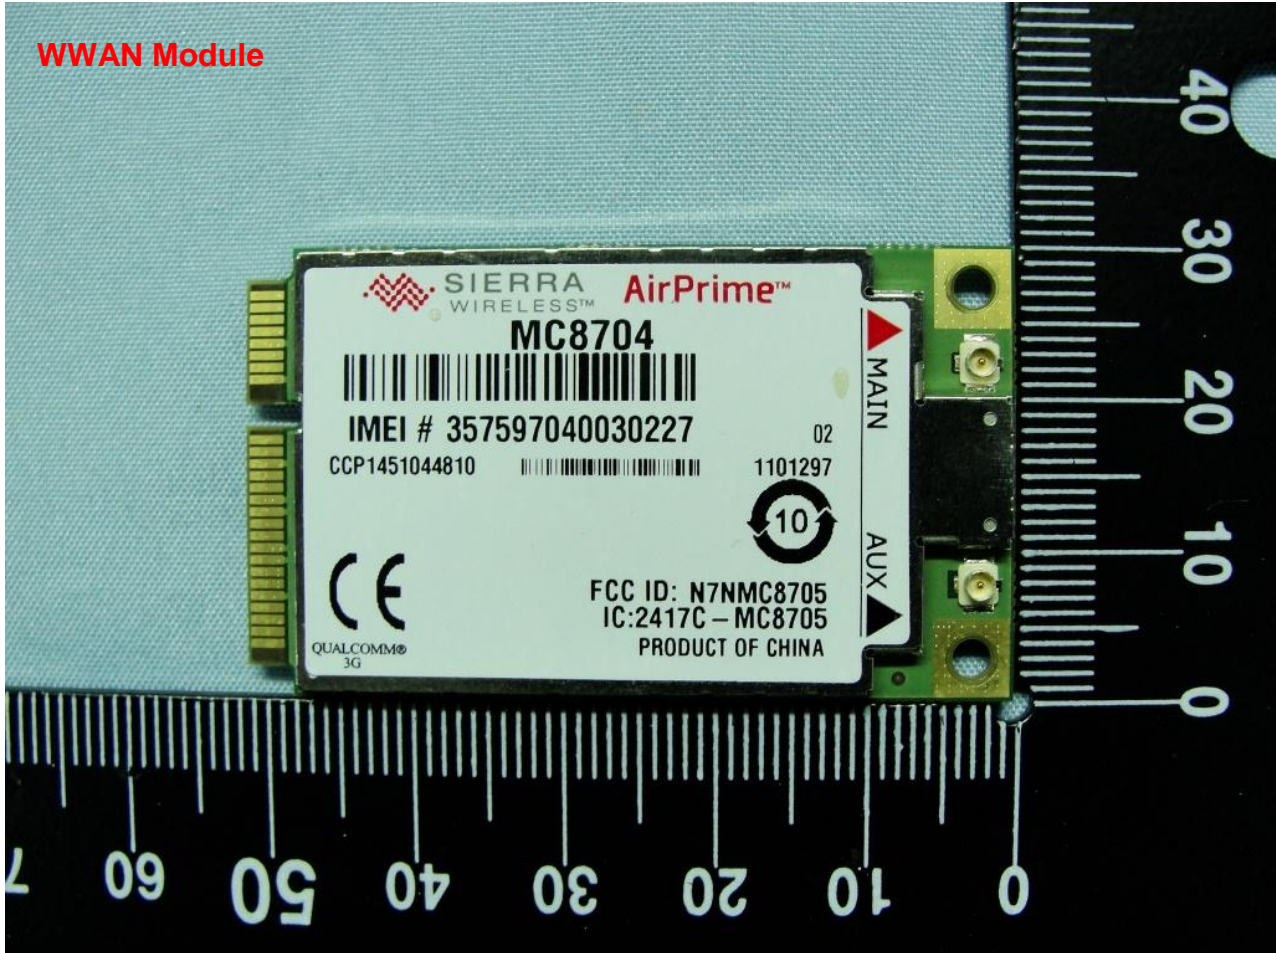

3. Internal Photograph of EUT

Brand Name: NetComm / Model Name: 3G27WV-R / Marketing Name: Rogers Rocket Hub

Brand Name: NetComm / Model Name: 3G27WV-R / Marketing Name: Rogers Rocket Hub

Brand Name: NetComm / Model Name: 3G27WV-R / Marketing Name: Rogers Rocket Hub

WWAN Module

Brand Name: NetComm / Model Name: 3G27WV-R / Marketing Name: Rogers Rocket Hub

Brand Name: NetComm / Model Name: 3G27WV-R / Marketing Name: Rogers Rocket Hub

Brand Name: NetComm / Model Name: 3G27WV-R / Marketing Name: Rogers Rocket Hub

WWAN Main Antenna (TX/RX)

Brand Name: NetComm / Model Name: 3G27WV-R / Marketing Name: Rogers Rocket Hub

Brand Name: NetComm / Model Name: 3G27WV-R / Marketing Name: Rogers Rocket Hub

WWAN Aux. Antenna (RX)