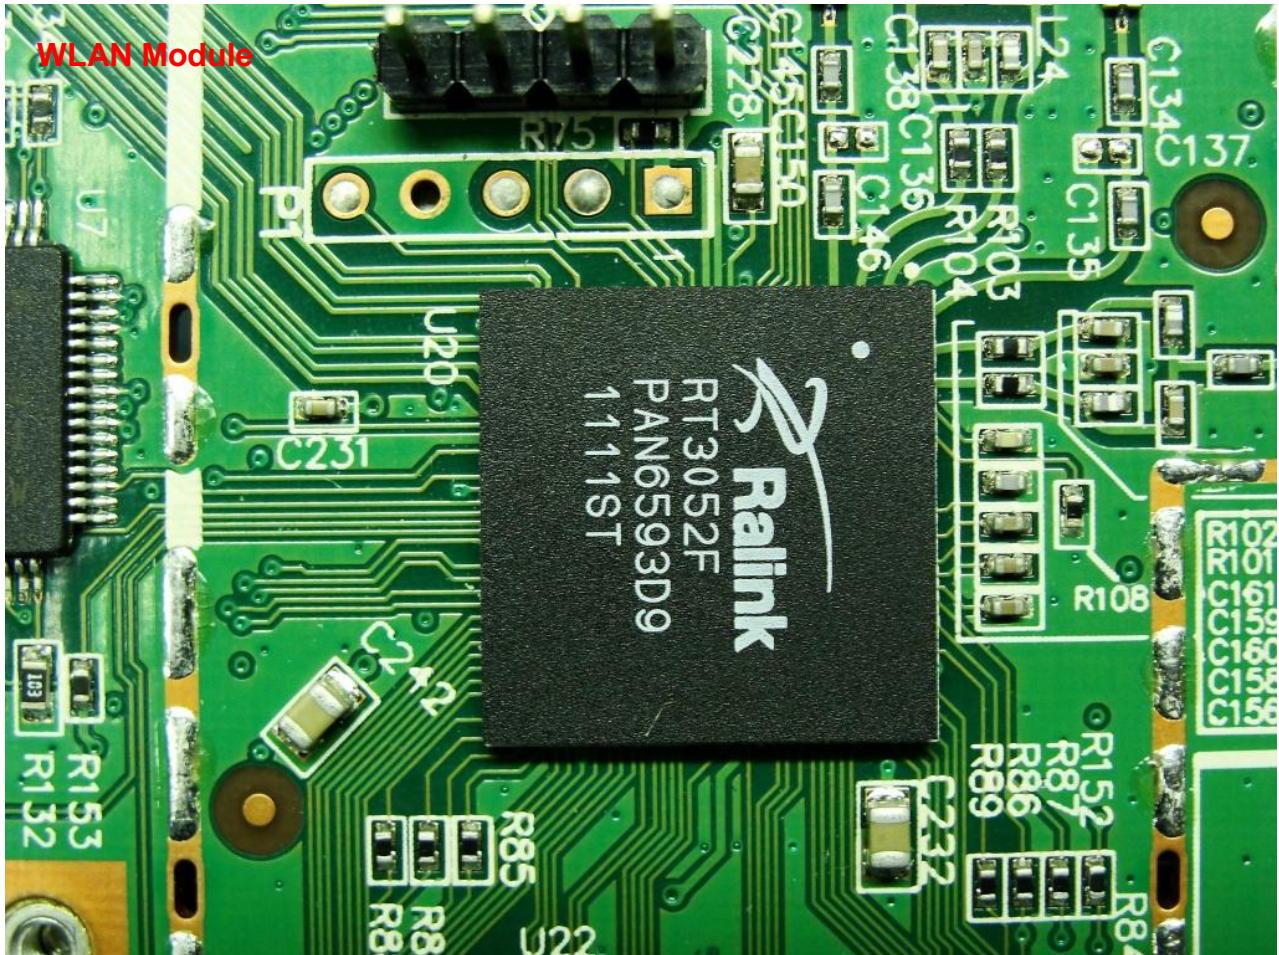

3. Internal Photograph of EUT

Brand Name: NetComm / Model Name: 3G27WV-R / Marketing Name: Rogers Rocket Hub

Brand Name: NetComm / Model Name: 3G27WV-R / Marketing Name: Rogers Rocket Hub

Brand Name: NetComm / Model Name: 3G27WV-R / Marketing Name: Rogers Rocket Hub

WWAN Module

Brand Name: NetComm / Model Name: 3G27WV-R / Marketing Name: Rogers Rocket Hub

Brand Name: NetComm / Model Name: 3G27WV-R / Marketing Name: Rogers Rocket Hub

Brand Name: NetComm / Model Name: 3G27WV-R / Marketing Name: Rogers Rocket Hub