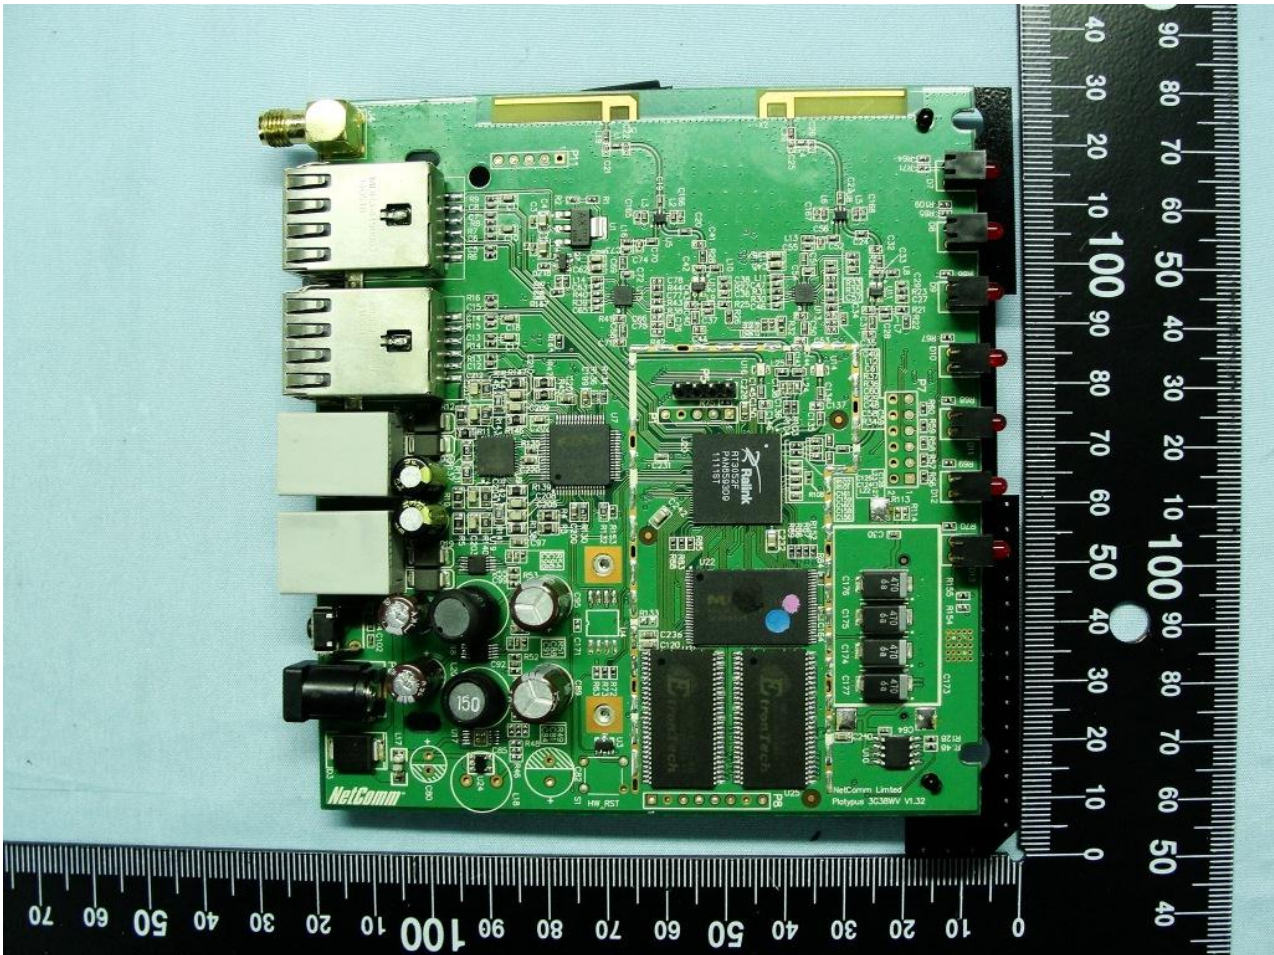

3. Internal Photograph of EUT

Brand Name: NetComm / Model Name: 3G27WV-R / Marketing Name: Rogers Rocket Hub

Brand Name: NetComm / Model Name: 3G27WV-R / Marketing Name: Rogers Rocket Hub

Brand Name: NetComm / Model Name: 3G27WV-R / Marketing Name: Rogers Rocket Hub

WWAN Module

Brand Name: NetComm / Model Name: 3G27WV-R / Marketing Name: Rogers Rocket Hub

Brand Name: NetComm / Model Name: 3G27WV-R / Marketing Name: Rogers Rocket Hub

Brand Name: NetComm / Model Name: 3G27WV-R / Marketing Name: Rogers Rocket Hub

WWAN Main Antenna (TX/RX)

Brand Name: NetComm / Model Name: 3G27WV-R / Marketing Name: Rogers Rocket Hub

Brand Name: NetComm / Model Name: 3G27WV-R / Marketing Name: Rogers Rocket Hub

WWAN Aux. Antenna (RX)