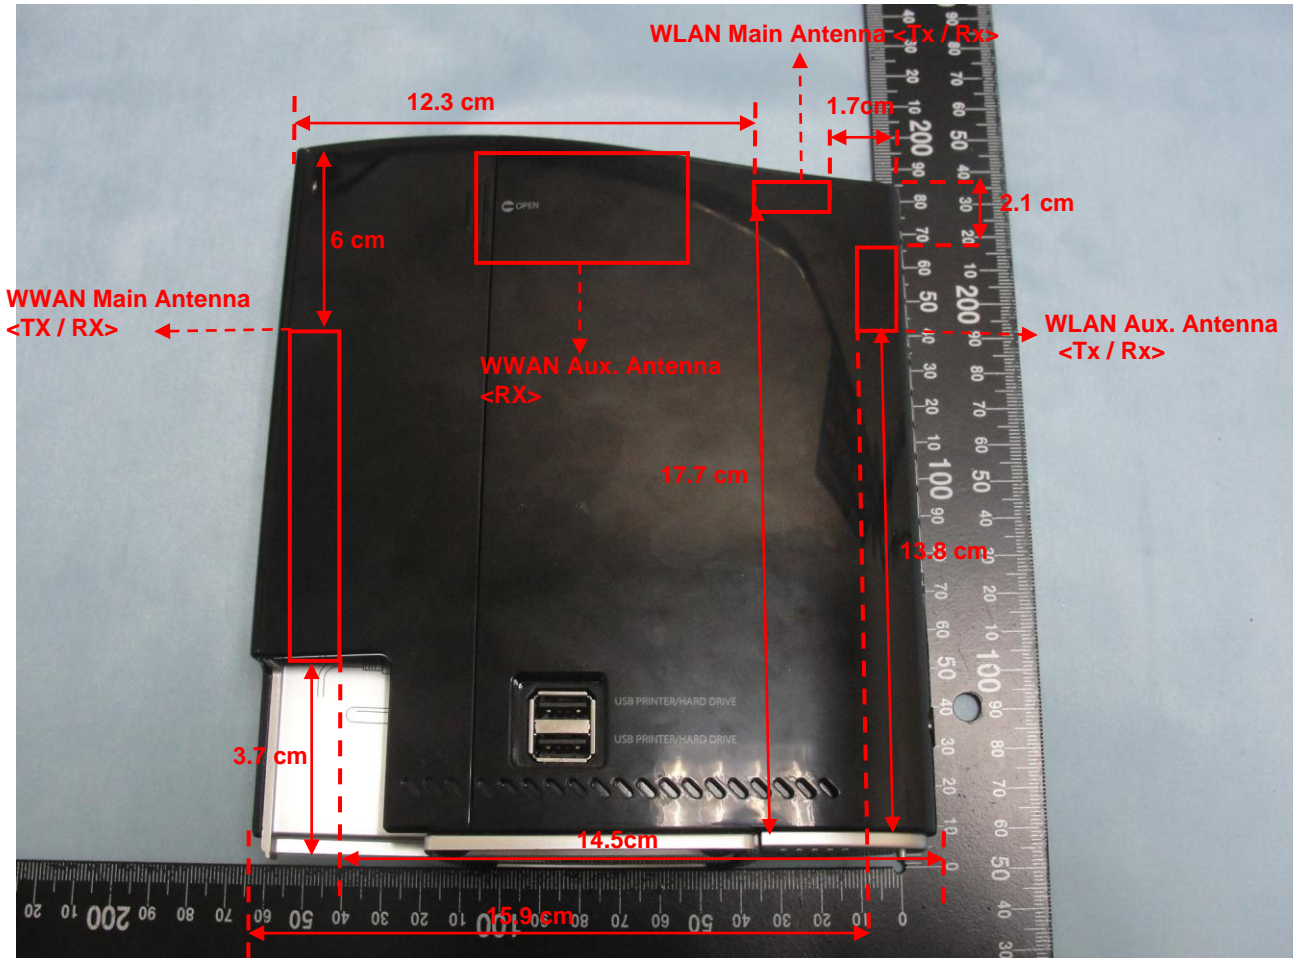

Brand Name: NetComm Wireless
 Model Name: 3G22WV
 Marketing Name: HSPA+ WiFi Router with Voice

DUT Length: 18.5 cm
 DUT Width: 16.5 cm

Antenna	Length	Width
WLAN Main Antenna <Tx / Rx>	2.5 cm	0.5 cm
WLAN Aux. Antenna <Tx / Rx>	2.6 cm	0.5 cm
WWAN Main Antenna <Tx / Rx>	8.8 cm	1.6 cm
WWAN Aux. Antenna <Rx>	7.4 cm	2.2 cm

The shortest distance between the Tx antennas	
WLAN Main Antenna To WWAN Main Antenna <Tx / Rx>	10.1 cm
WLAN Aux. Antenna To WWAN Main Antenna <Tx / Rx>	12.6 cm
WLAN Aux. Antenna To WLAN Main Antenna <Tx / Rx>	1.9 cm