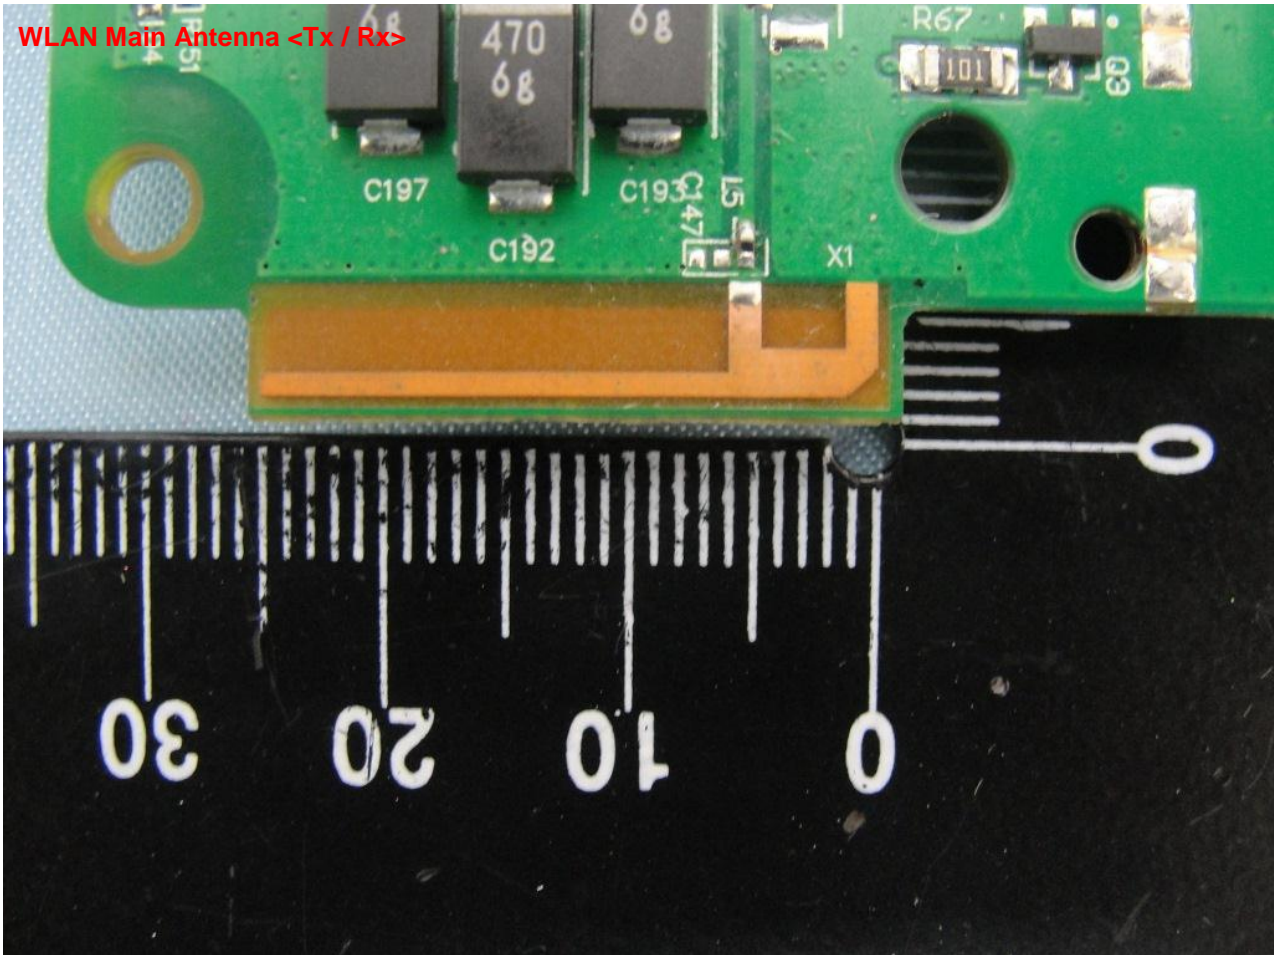

Model Name: 3G22WV

Marketing Name: HSPA+ WiFi Router with Voice

WWAN Aux. Antenna <Rx>

Brand Name: NetComm Wireless

Model Name: 3G22WV

Marketing Name: HSPA+ WiFi Router with Voice

WLAN Main Antenna <Tx / Rx>