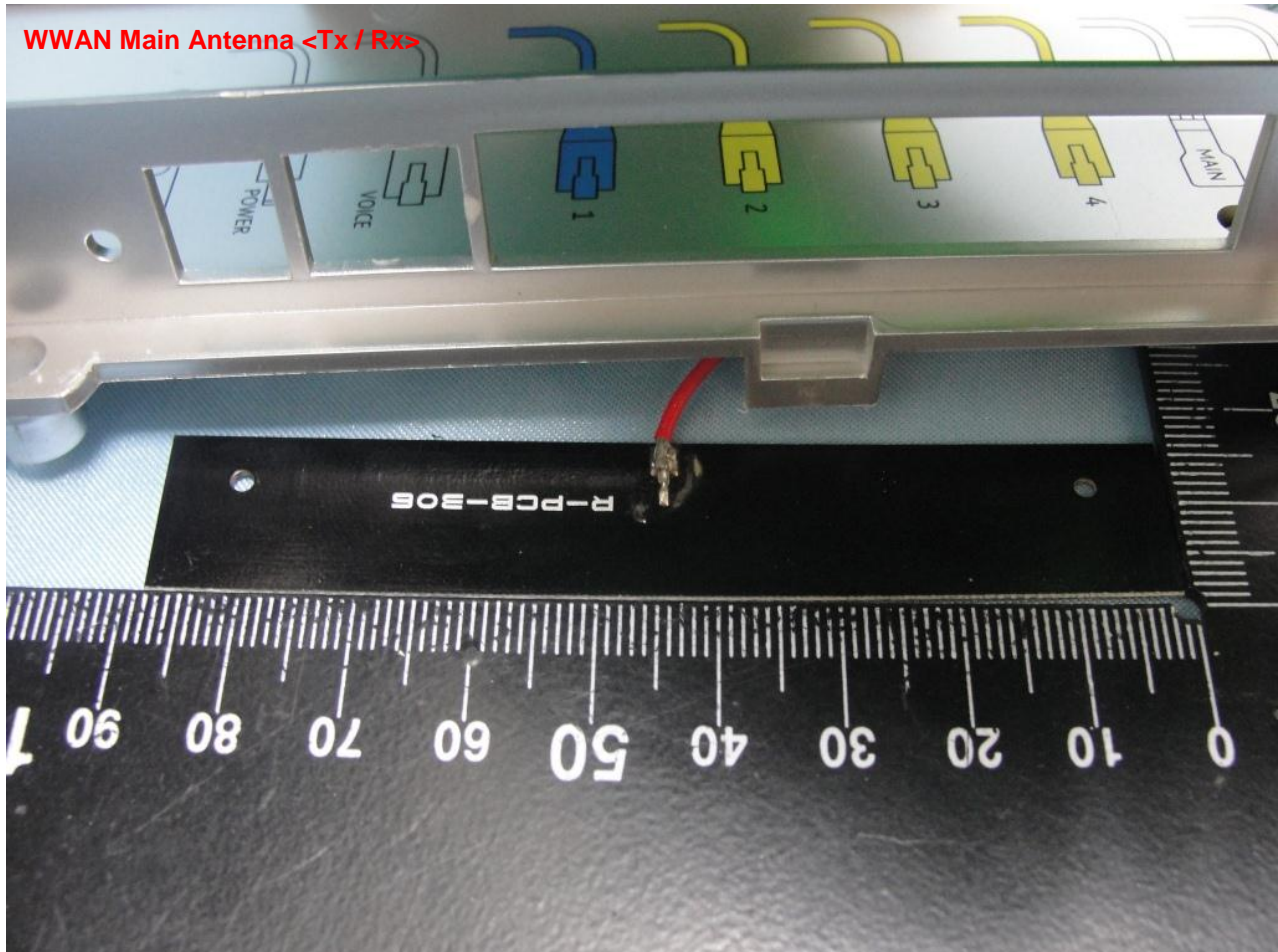

Brand Name: NetComm Wireless

Model Name: 3G22WV

Marketing Name: HSPA+ WiFi Router with Voice

Brand Name: NetComm Wireless

Model Name: 3G22WV

Marketing Name: HSPA+ WiFi Router with Voice

Brand Name: NetComm Wireless