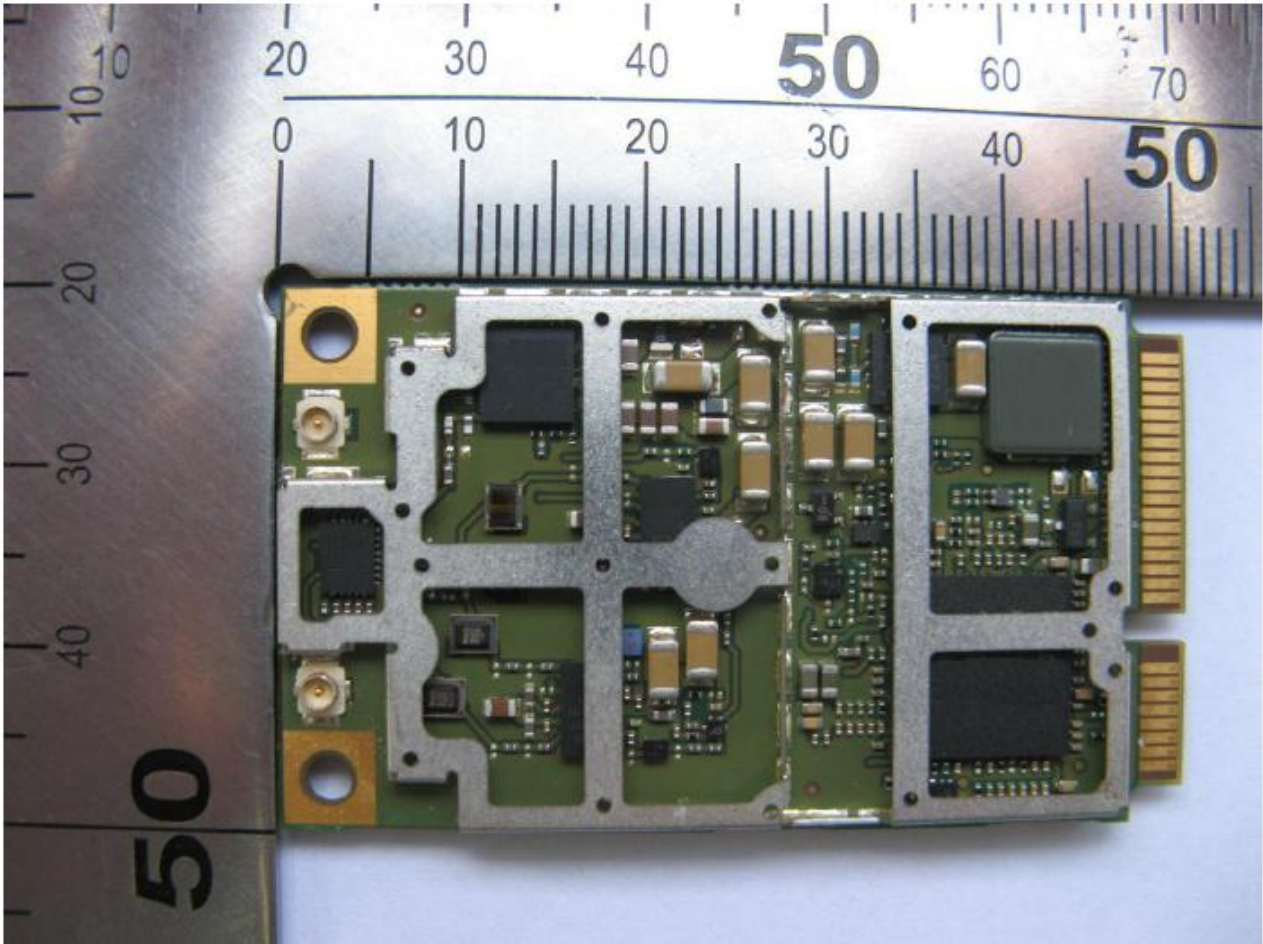

Brand Name: NetComm Wireless

Model Name: 3G22WV

Marketing Name: HSPA+ WiFi Router with Voice