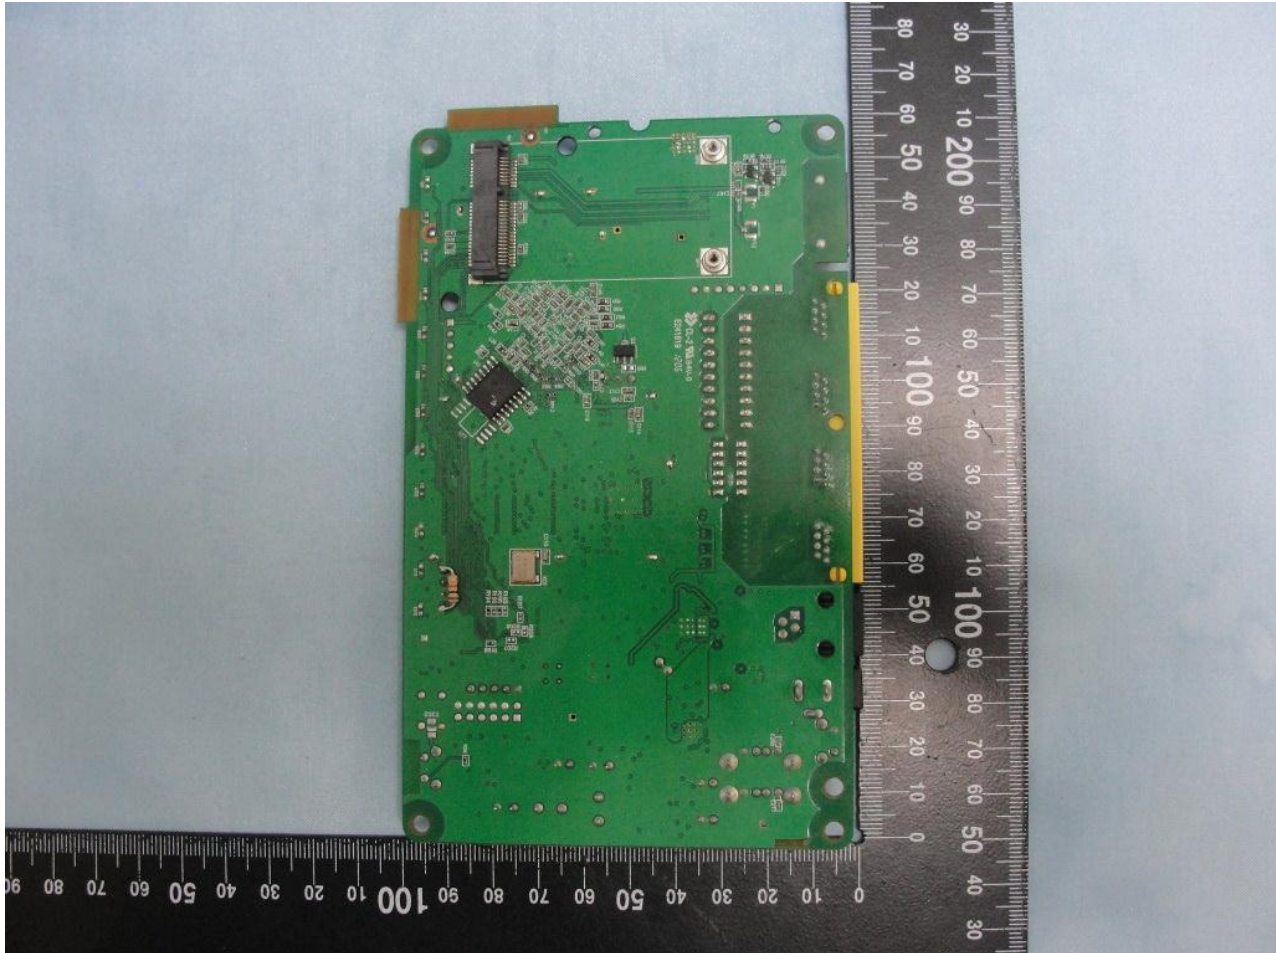

3. Internal Photograph of EUT

Brand Name: NetComm Wireless

Model Name: 3G22WV

Marketing Name: HSPA+ WiFi Router with Voice

Brand Name: NetComm Wireless

Model Name: 3G22WV

Marketing Name: HSPA+ WiFi Router with Voice