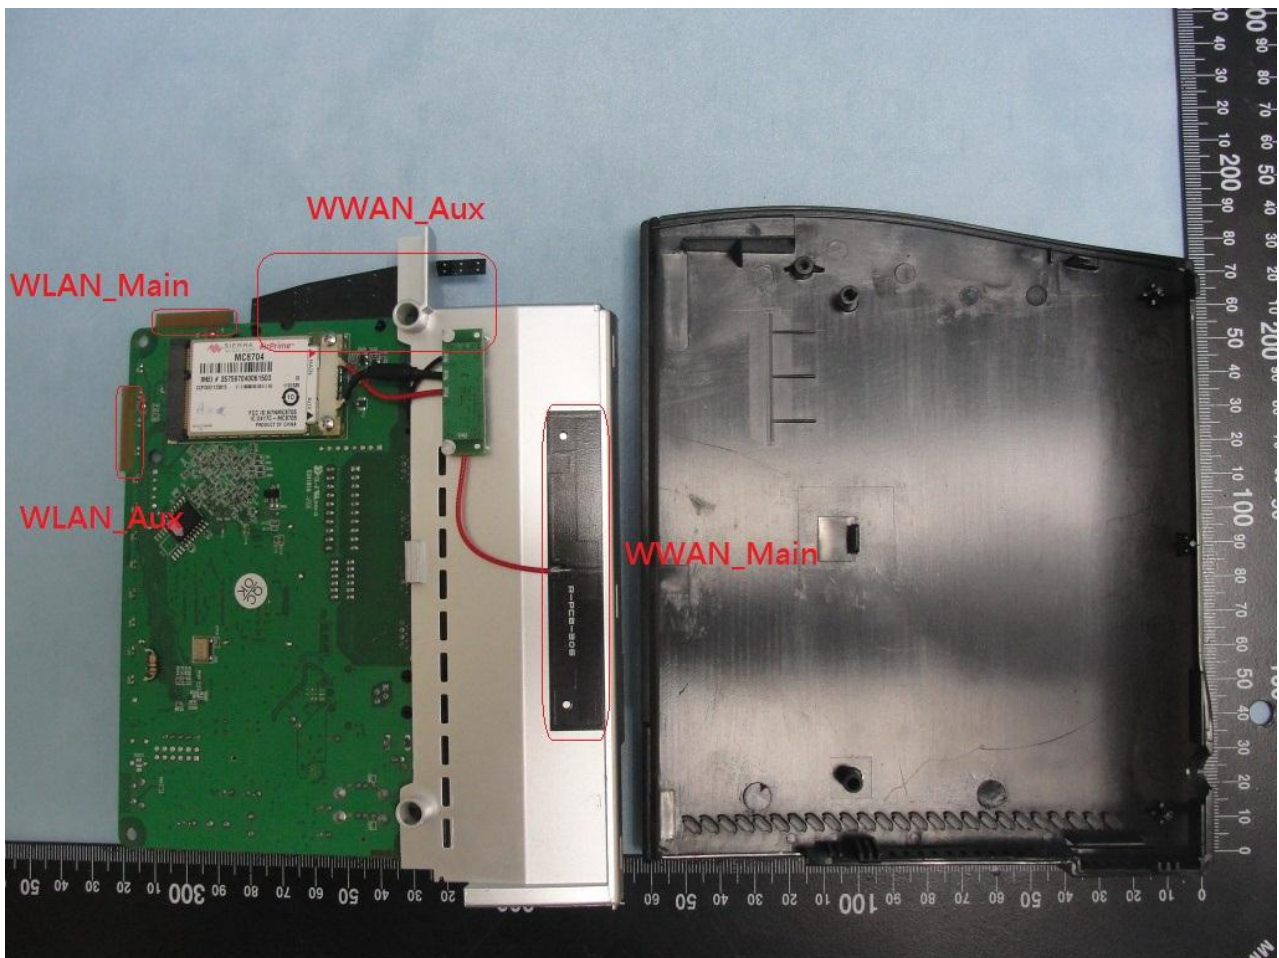

3. Internal Photograph of EUT

Brand Name: NetComm Wireless

Model Name: 3G22WV

Marketing Name: HSPA+ WiFi Router with Voice

Brand Name: NetComm Wireless

Model Name: 3G22WV

Marketing Name: HSPA+ WiFi Router with Voice