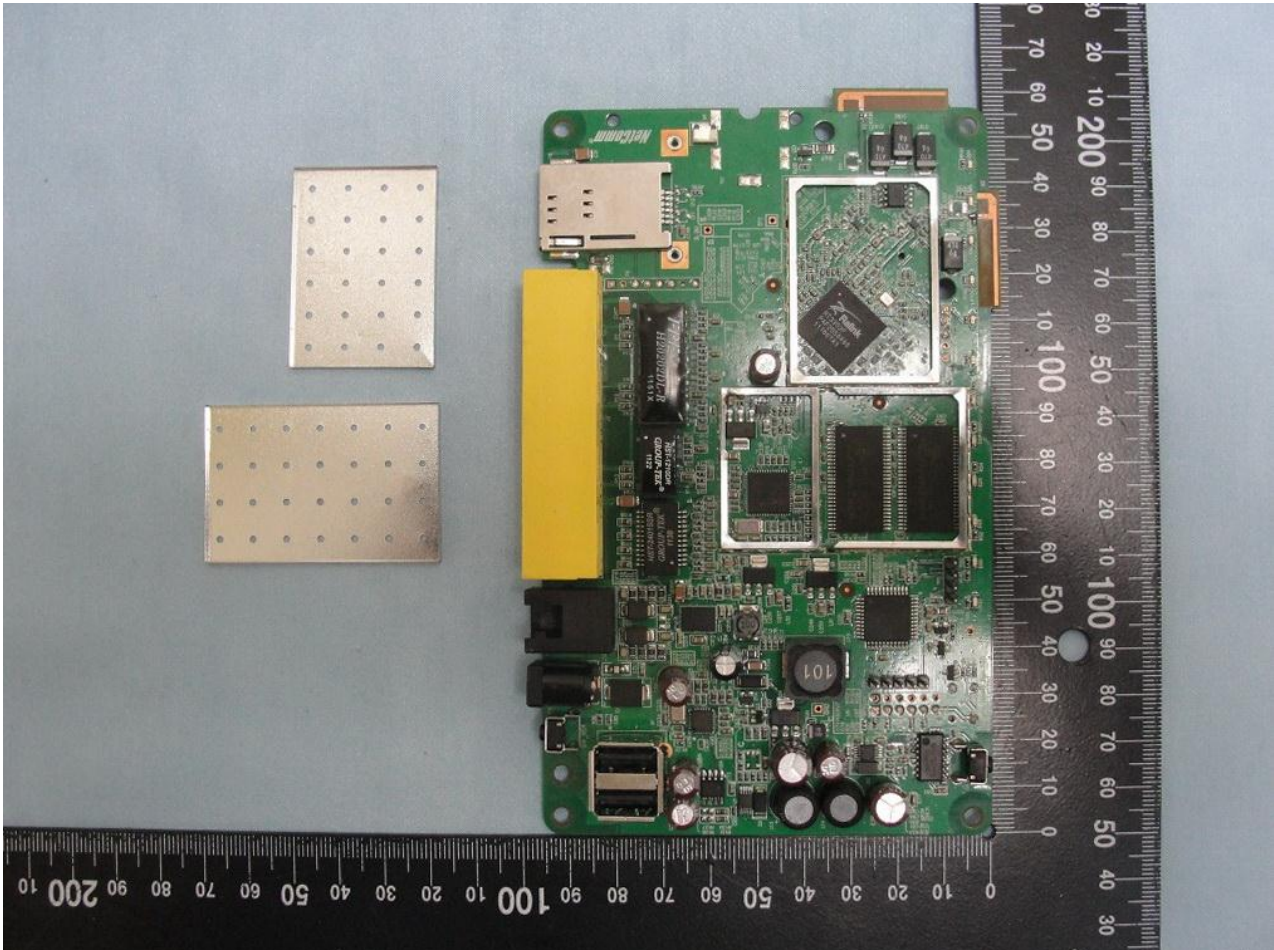

Brand Name: NetComm Wireless

Model Name: 3G22WV

Marketing Name: HSPA+ WiFi Router with Voice