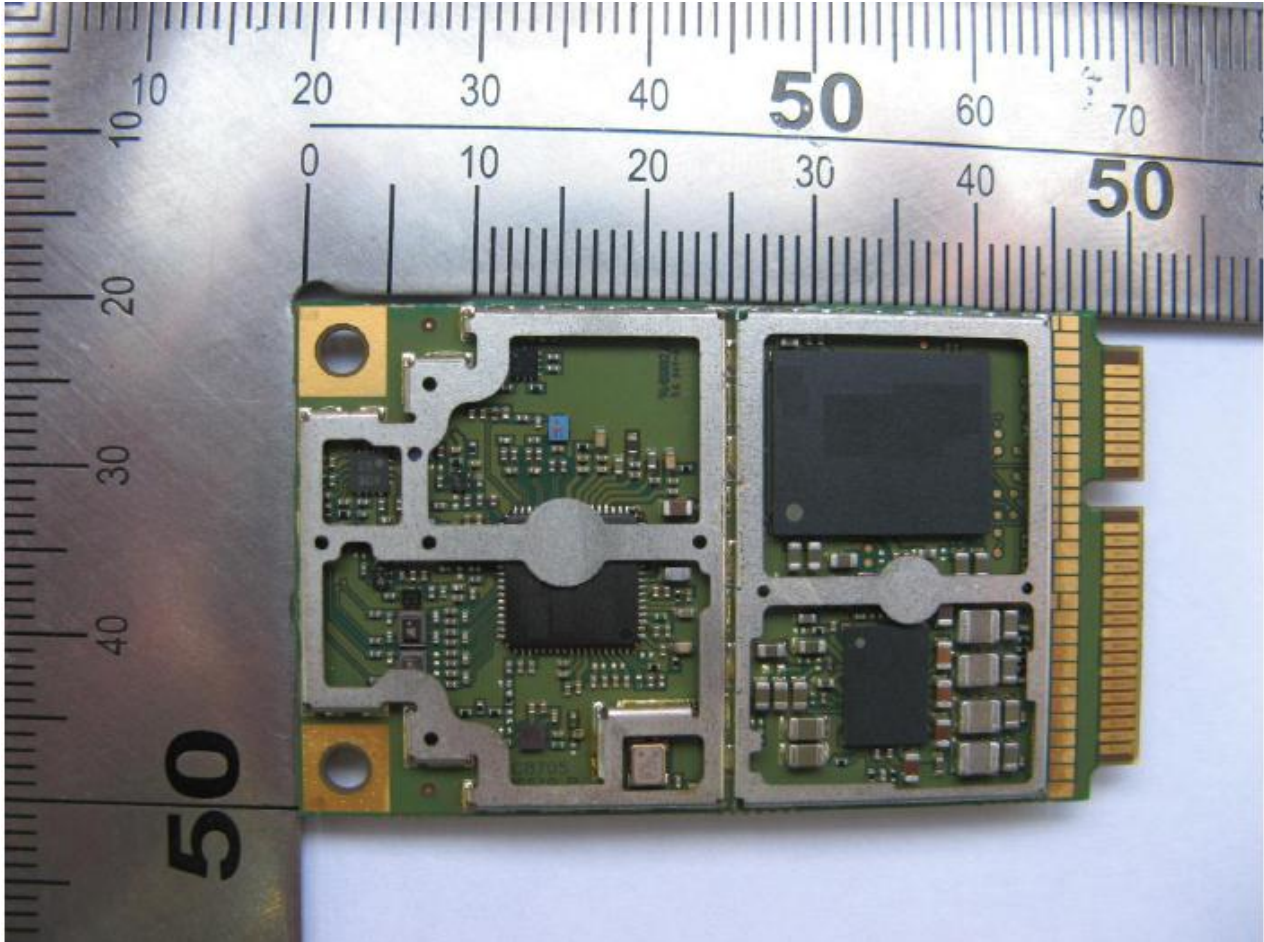

Model Name: 3G22WV

Marketing Name: HSPA+ WiFi Router with Voice

Brand Name: NetComm Wireless

Model Name: 3G22WV

Marketing Name: HSPA+ WiFi Router with Voice

Brand Name: NetComm Wireless

Model Name: 3G22WV

Marketing Name: HSPA+ WiFi Router with Voice