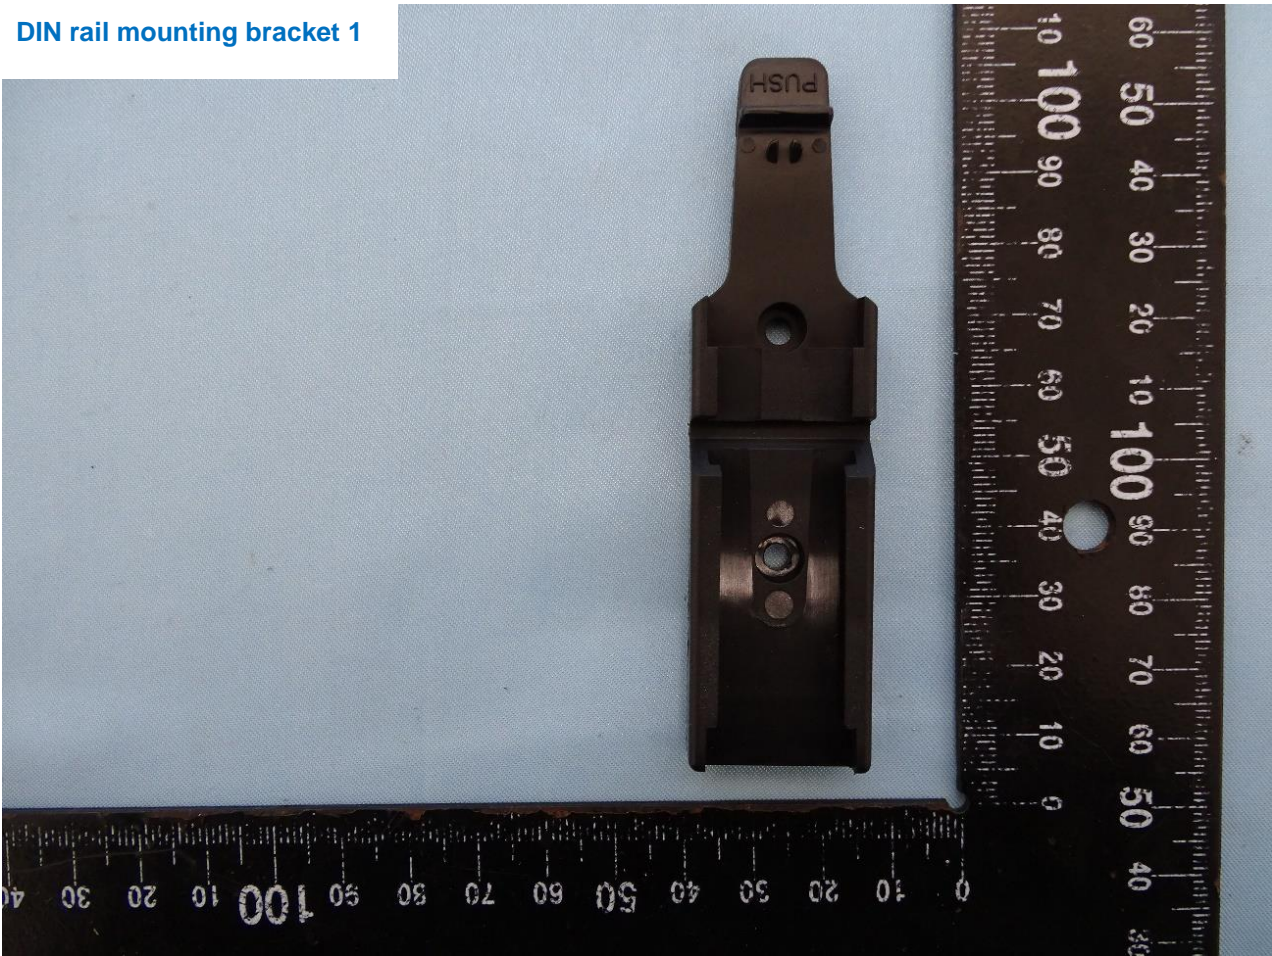

Casa; Casa Systems  

Model Name: NWL-22X & NTC-22X (X=7)

Specification of Accessory		
AC Adapter	Brand Name	NA
	Model Name	S018BAM1200150
RJ45 Cable	Brand Name	NA
	Model Name	NA
DIN rail mounting bracket	Brand Name	NA
	Model Name	NA

Remark: For accessories equipped with this EUT, please refer to the following photos.

AC Adapter

DIN rail mounting bracket 1

DIN rail mounting bracket 2

DIN rail mounting bracket 3