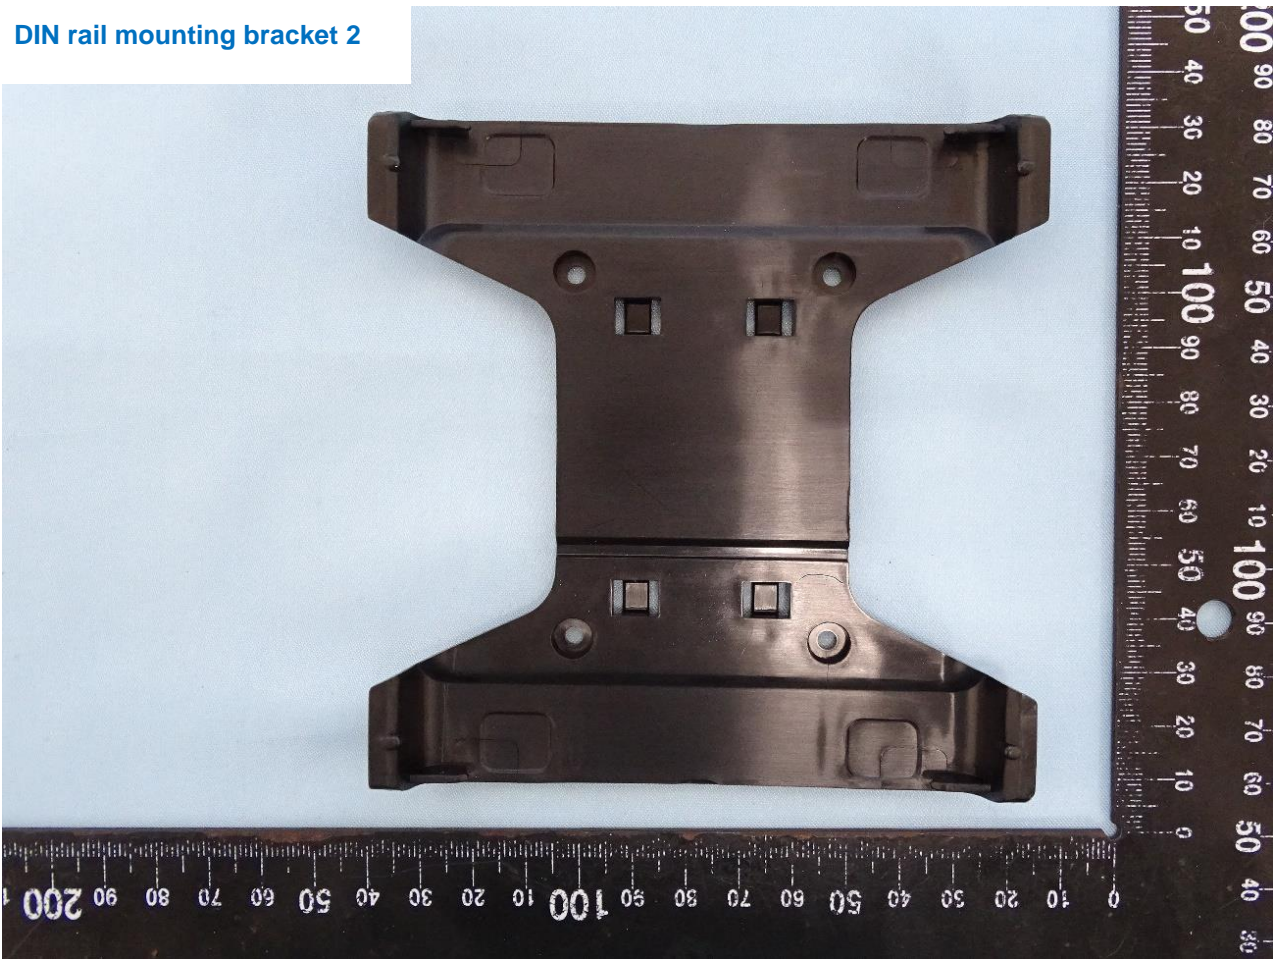

Remark: For accessories equipped with this EUT, please refer to the following photos.

AC Adapter

DIN rail mounting bracket 1

DIN rail mounting bracket 2

DIN rail mounting bracket 3