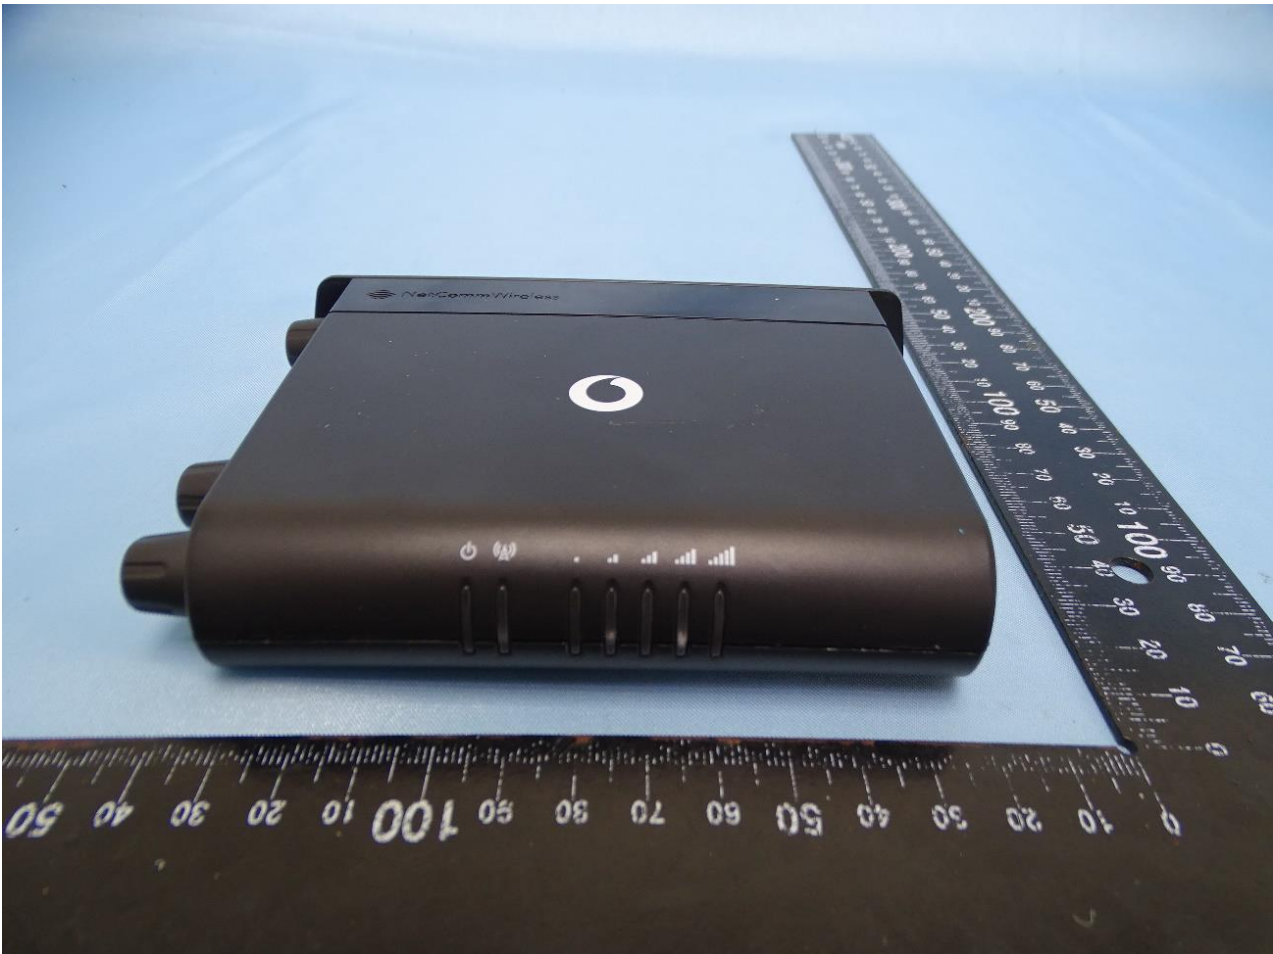

1. External Photograph of EUT

Brand Name: NetComm;  NetComm  NetCommWireless

Casa; Casa Systems  casa systems  Vodafone

Model Name: NWL-22X & NTC-22X (X=7)

Sample 1

Sample 2 & 3

2. Photograph of Accessory

Brand Name: NetComm;  

Casa; Casa Systems  

Model Name: NWL-22X & NTC-22X (X=7)

Specification of Accessory		
AC Adapter	Brand Name	NA
	Model Name	S018BAM1200150
RJ45 Cable	Brand Name	NA
	Model Name	NA
DIN rail mounting bracket	Brand Name	NA
	Model Name	NA