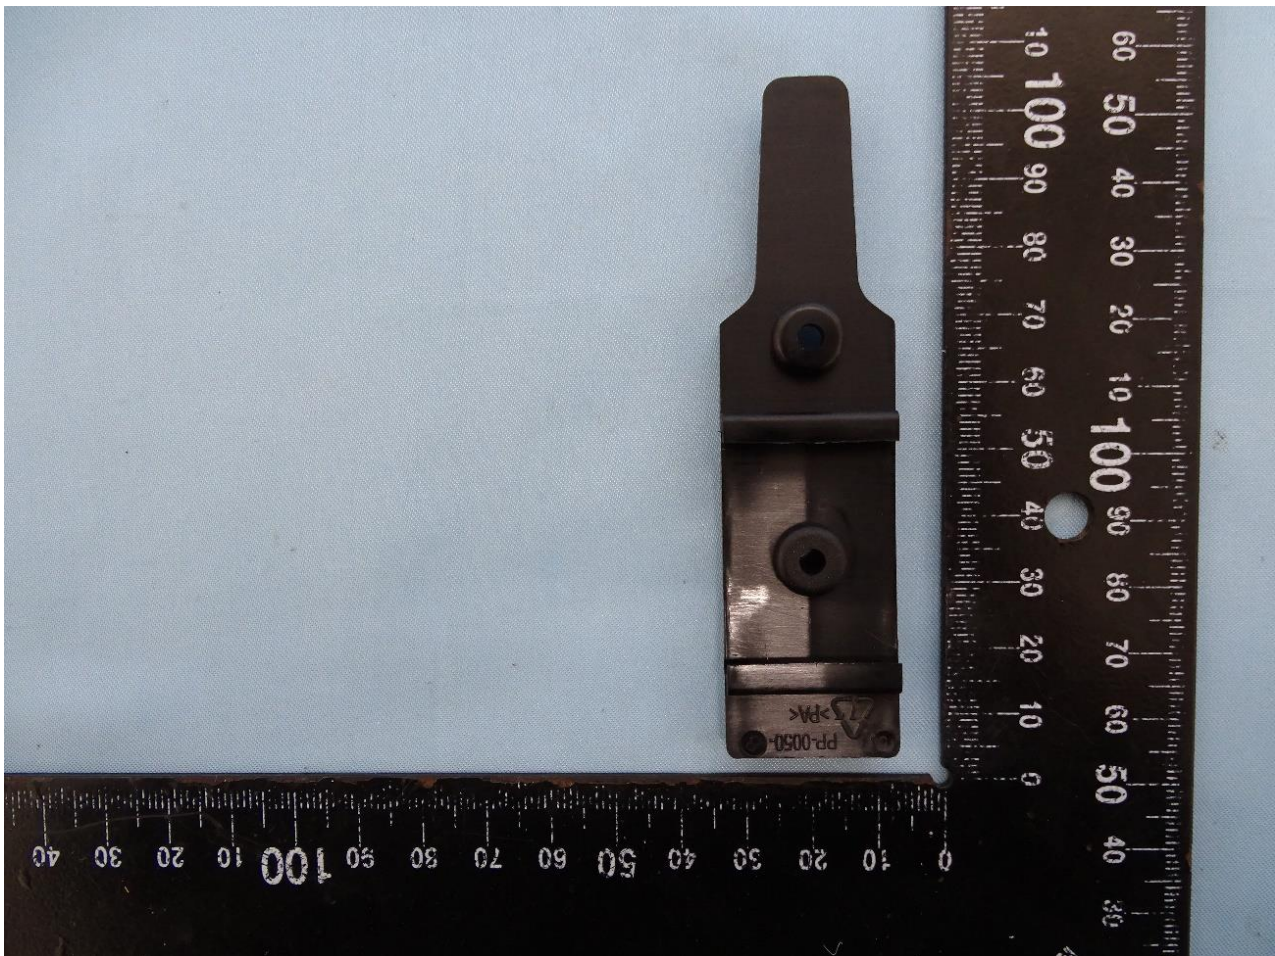

Remark: For accessories equipped with this EUT, please refer to the following photos.

AC Adapter

DIN rail mounting bracket 1

DIN rail mounting bracket 2

DIN rail mounting bracket 3