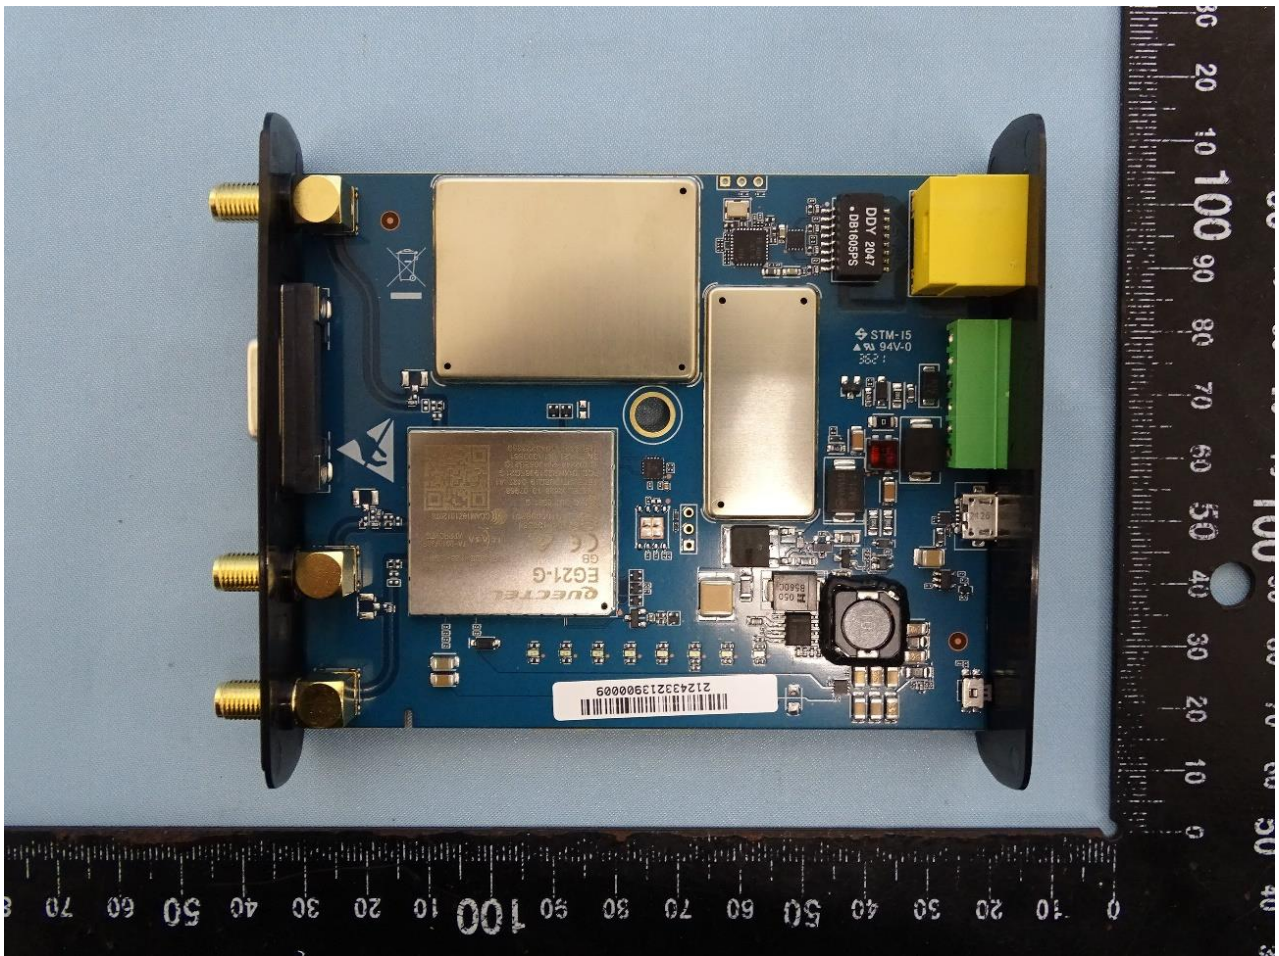

3. Internal Photograph of EUT

Brand Name: NetComm;  NetComm  NetCommWireless

Casa; Casa Systems  casa systems  Vodafone

Model Name: NWL-22X & NTC-22X (X=7)

Sample 1

WWAN Antenna 1

WWAN Antenna 2