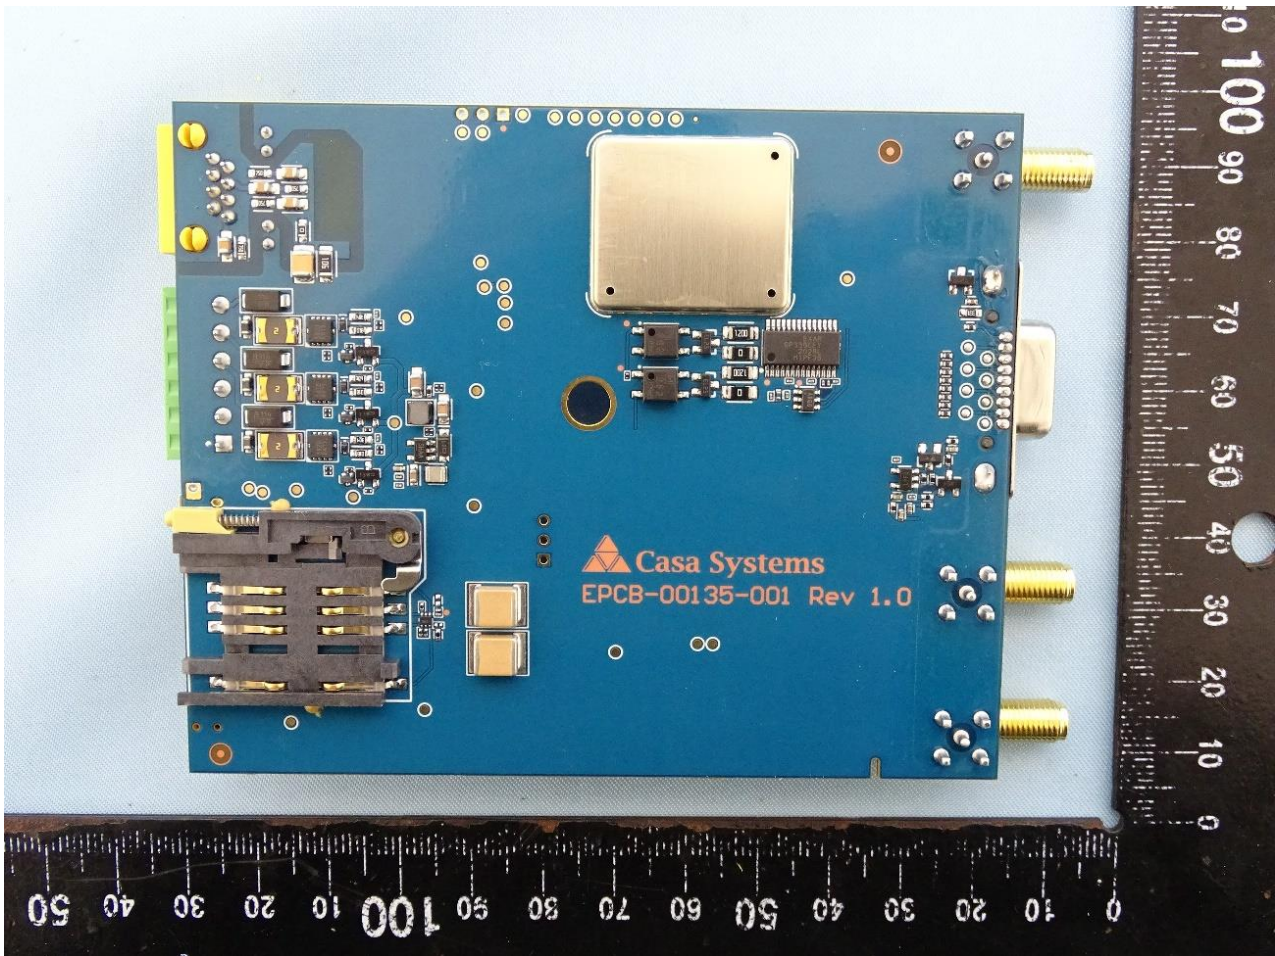

3. Internal Photograph of EUT

Brand Name: NetComm;  NetComm  NetCommWireless

Casa; Casa Systems  casa systems  Vodafone

Model Name: NWL-22X & NTC-22X (X=7)

Sample 1

WWAN Antenna 1

WWAN Antenna 2