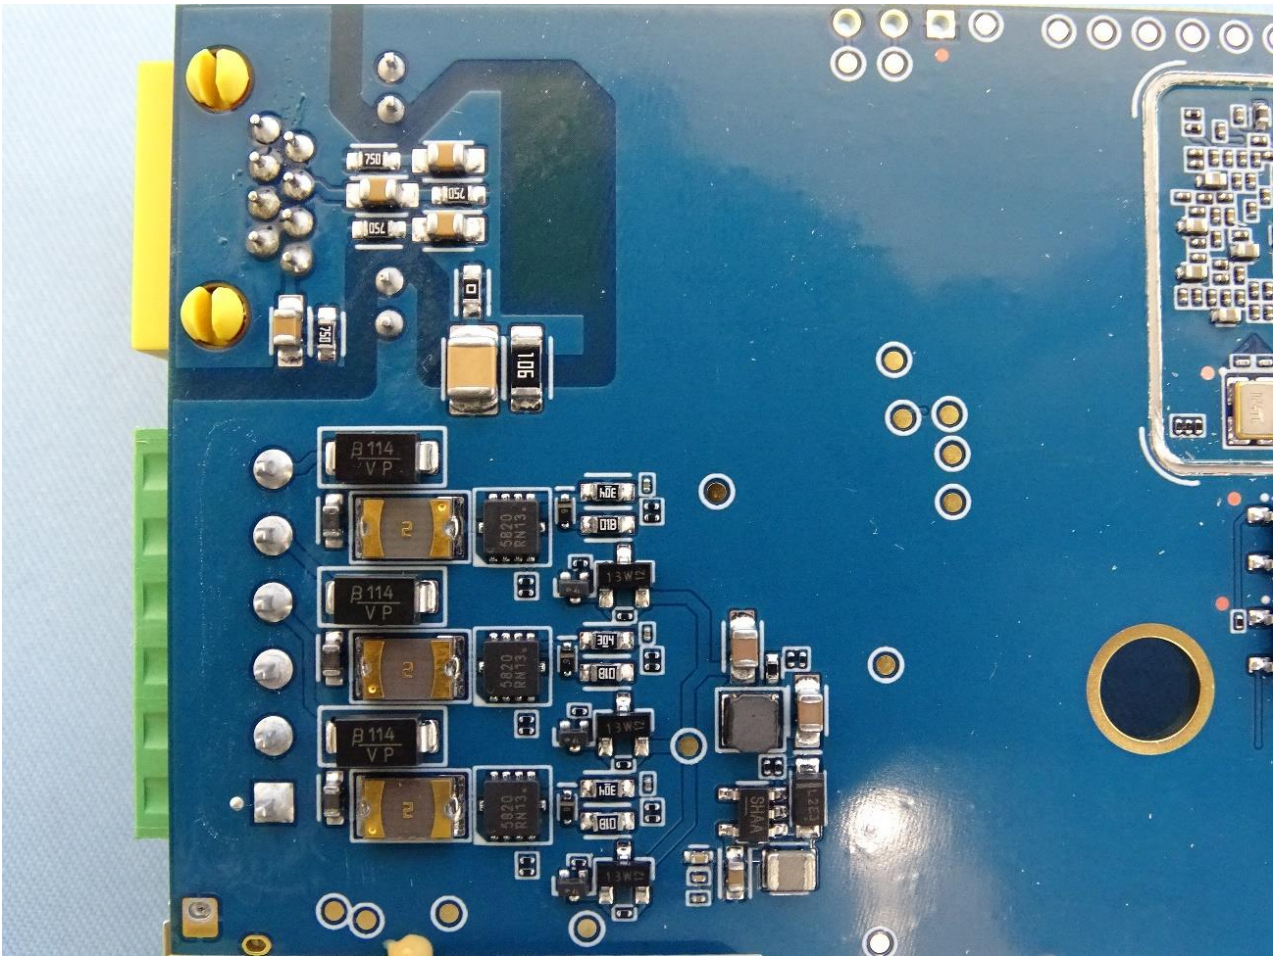

3. Internal Photograph of EUT

Brand Name: NetComm;  NetComm  NetCommWireless

Casa; Casa Systems  casa systems  Vodafone

Model Name: NWL-22X & NTC-22X (X=7)

Sample 1

WWAN Antenna 1

WWAN Antenna 2