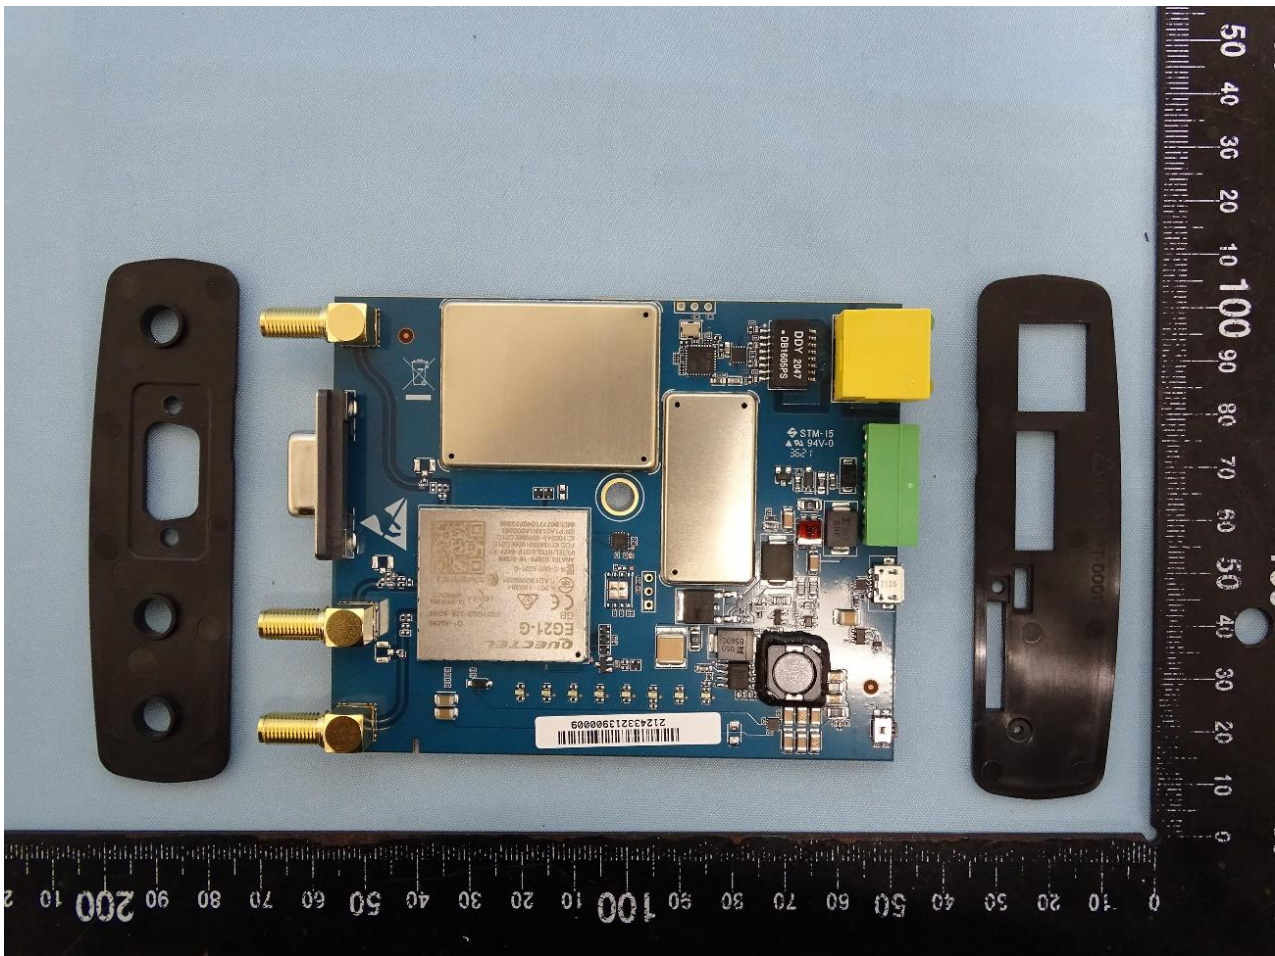

3. Internal Photograph of EUT

Brand Name: NetComm;  NetComm  NetCommWireless

Casa; Casa Systems  casa systems  Vodafone

Model Name: NWL-22X & NTC-22X (X=7)

Sample 1

WWAN Antenna 1

WWAN Antenna 2