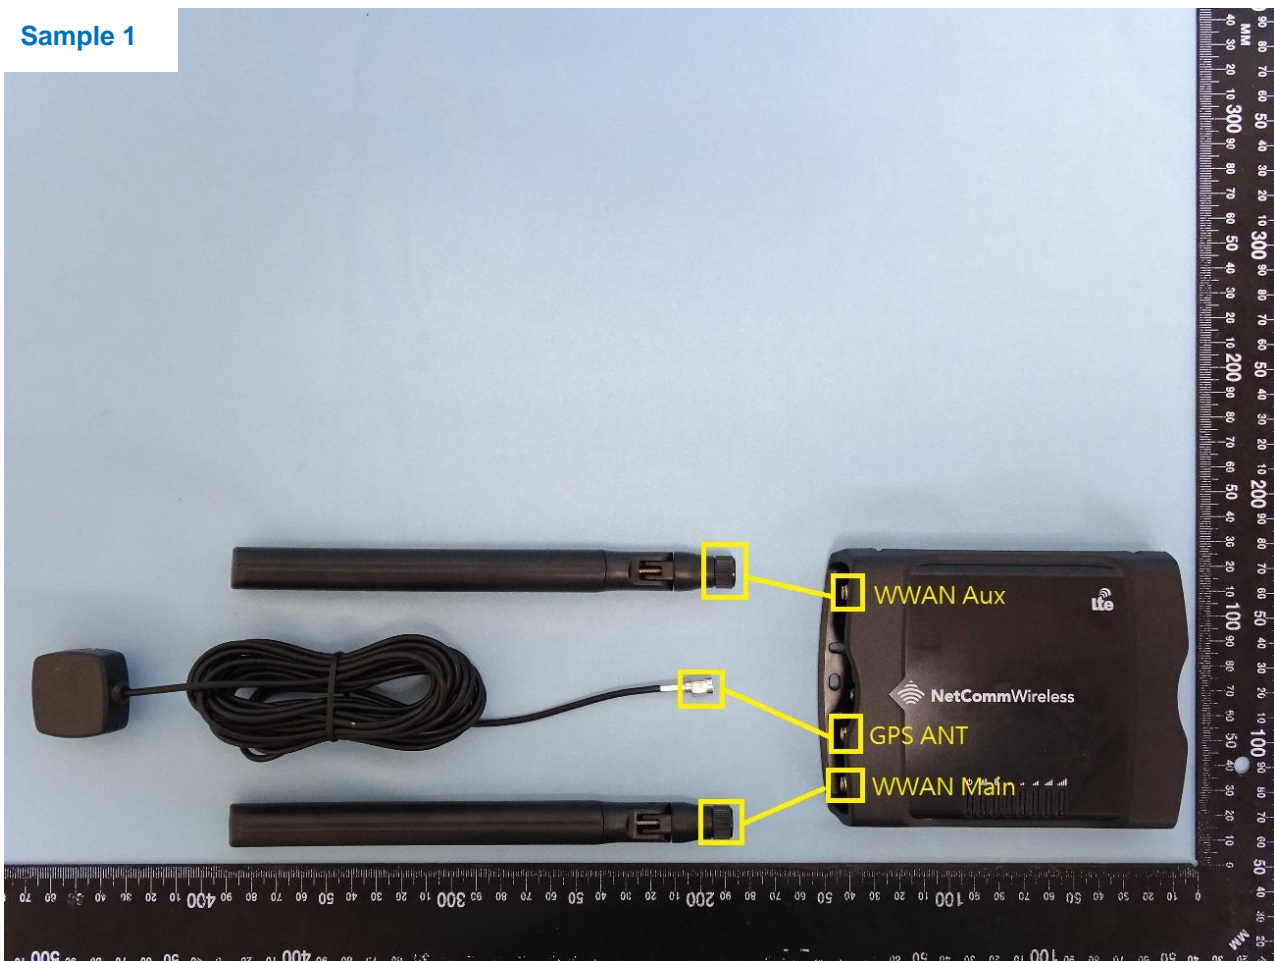

3. Internal Photograph of EUT

Brand Name: NetComm;  NetComm  NetCommWireless

Casa; Casa Systems  casa systems  Vodafone

Model Name: NWL-22X & NTC-22X (X=7)

Sample 1

WWAN Antenna 1

WWAN Antenna 2