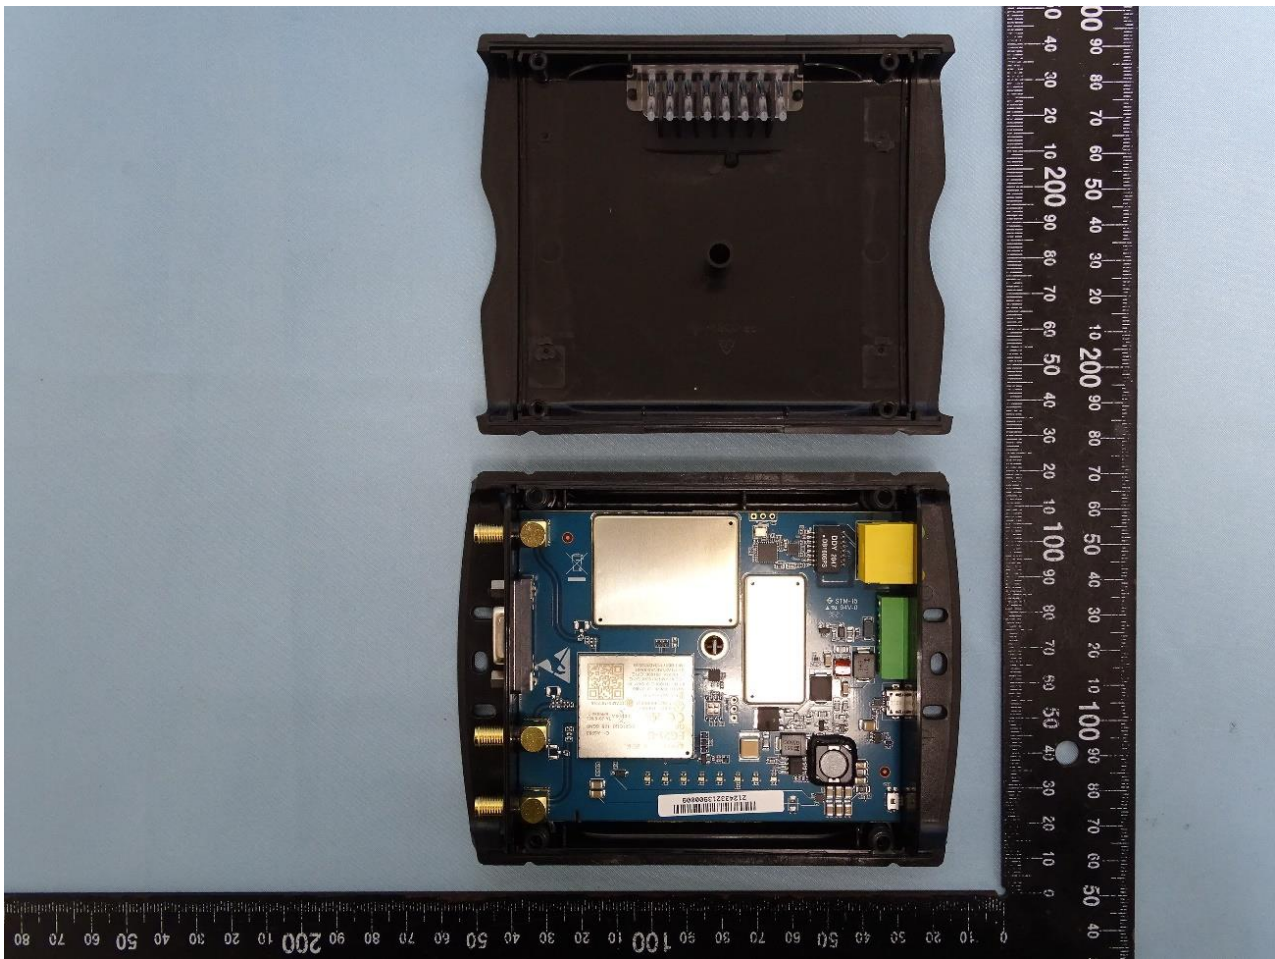

3. Internal Photograph of EUT

Brand Name: NetComm;  NetComm  NetCommWireless

Casa; Casa Systems  casa systems  Vodafone

Model Name: NWL-22X & NTC-22X (X=7)

Sample 1

WWAN Antenna 1

WWAN Antenna 2