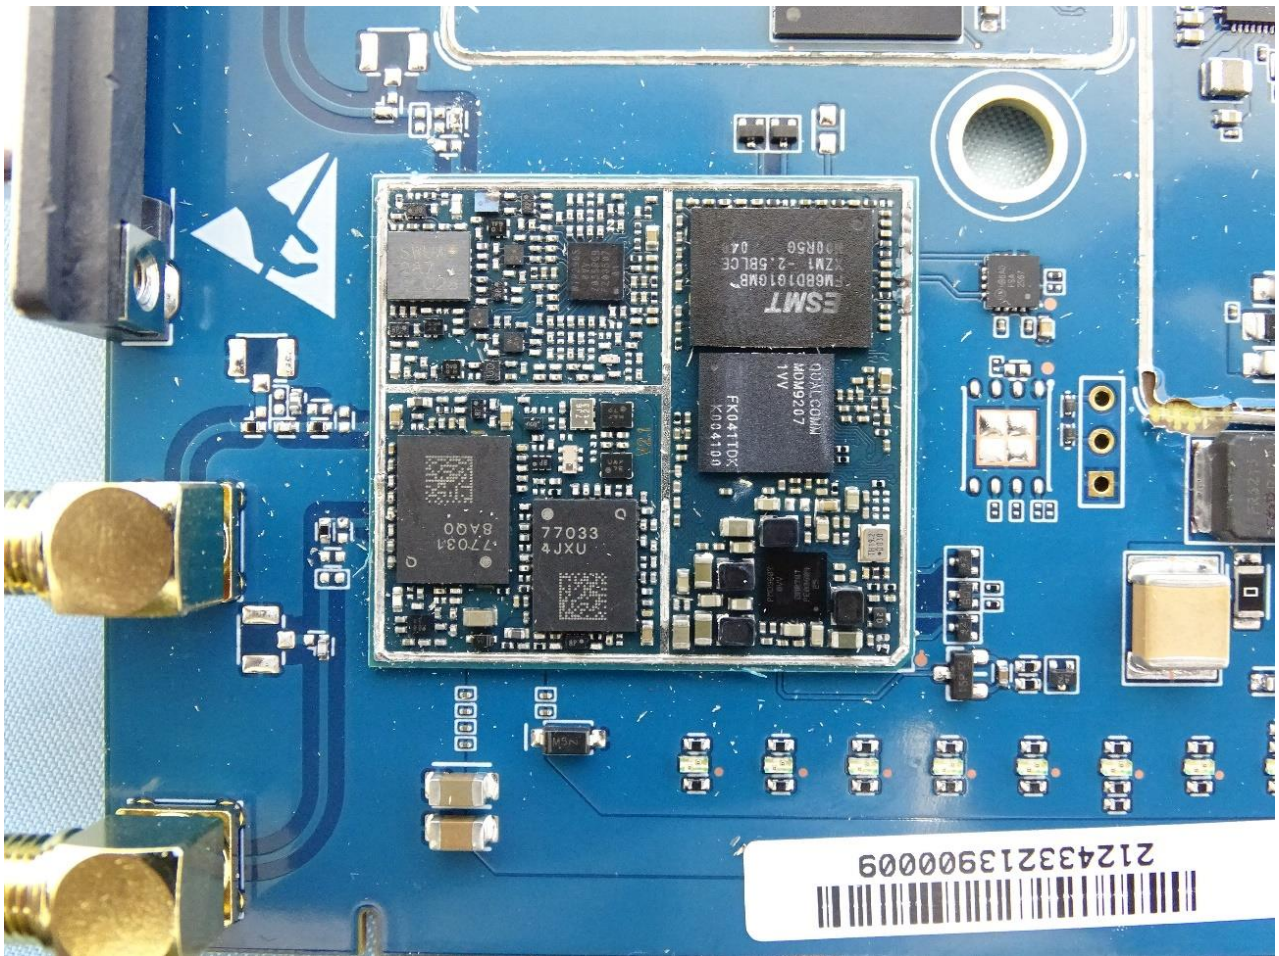

3. Internal Photograph of EUT

Brand Name: NetComm;  NetComm  NetCommWireless

Casa; Casa Systems  casa systems  Vodafone

Model Name: NWL-22X & NTC-22X (X=7)

Sample 1

WWAN Antenna 1

WWAN Antenna 2