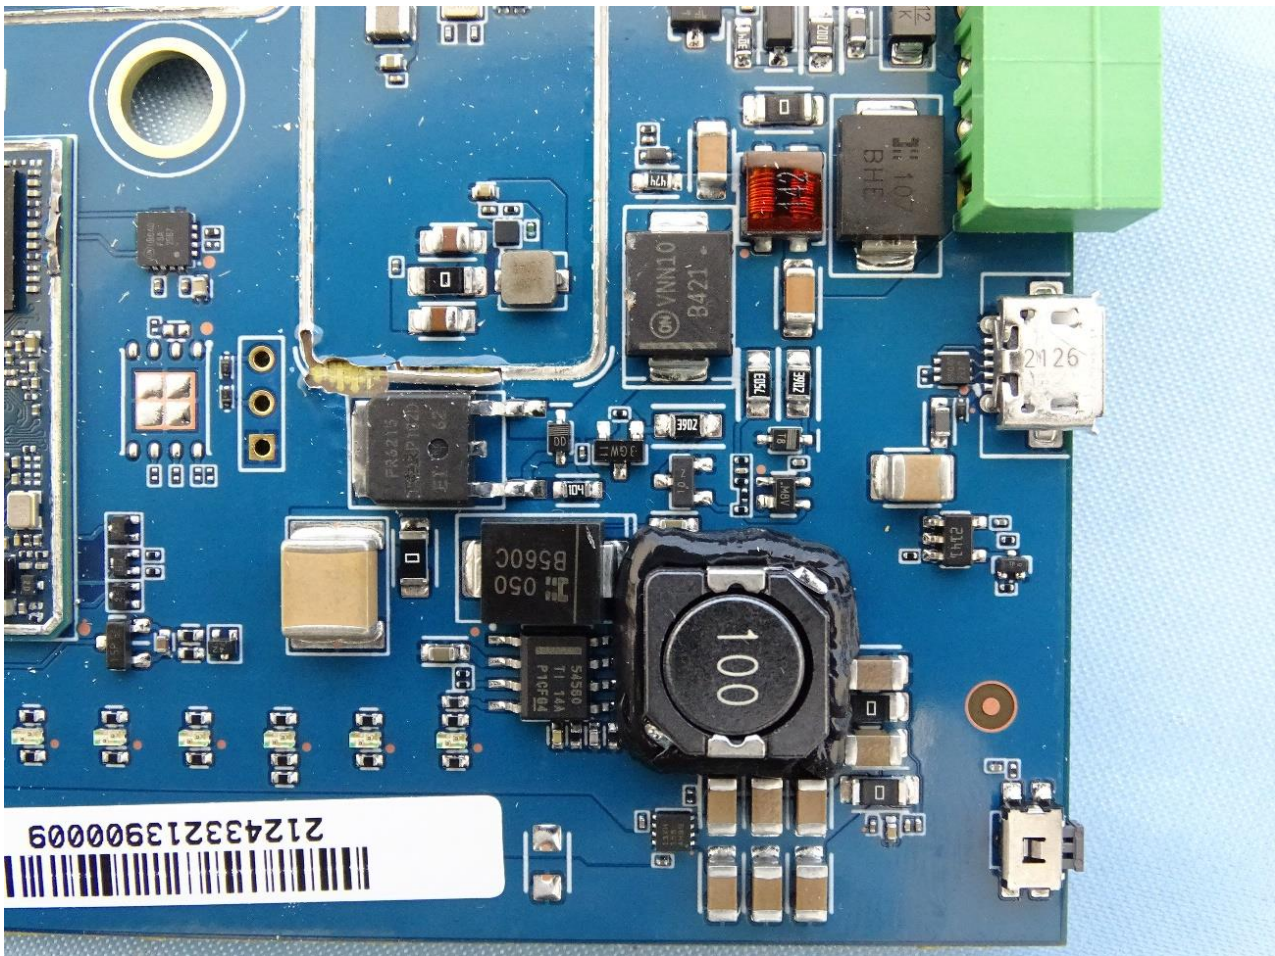

3. Internal Photograph of EUT

Brand Name: NetComm;  NetComm  NetCommWireless

Casa; Casa Systems  casa systems  Vodafone

Model Name: NWL-22X & NTC-22X (X=7)

Sample 1

WWAN Antenna 1

WWAN Antenna 2