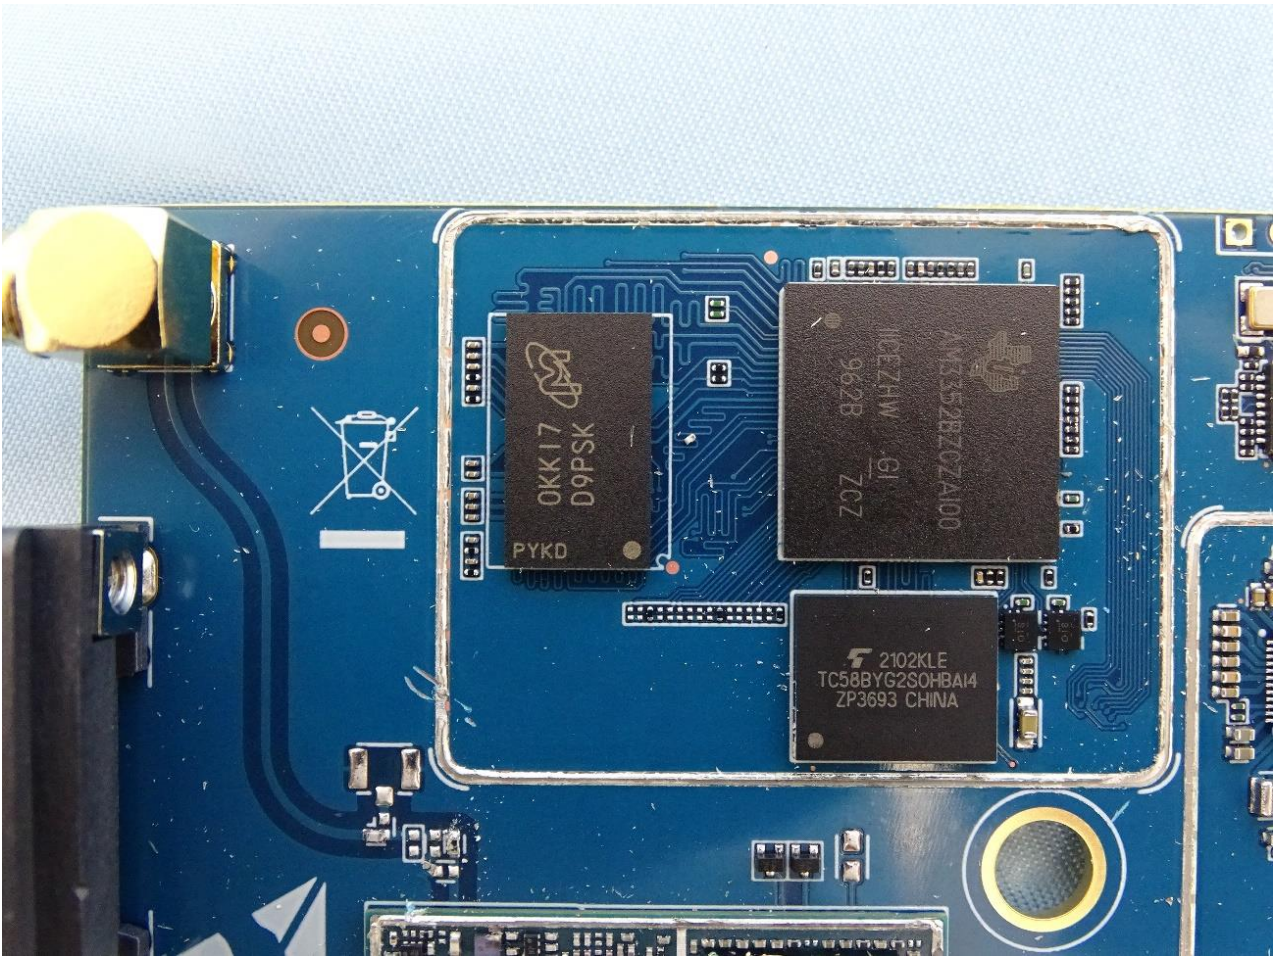

3. Internal Photograph of EUT

Brand Name: NetComm;  NetComm  NetCommWireless

Casa; Casa Systems  casa systems  Vodafone

Model Name: NWL-22X & NTC-22X (X=7)

Sample 1

WWAN Antenna 1

WWAN Antenna 2