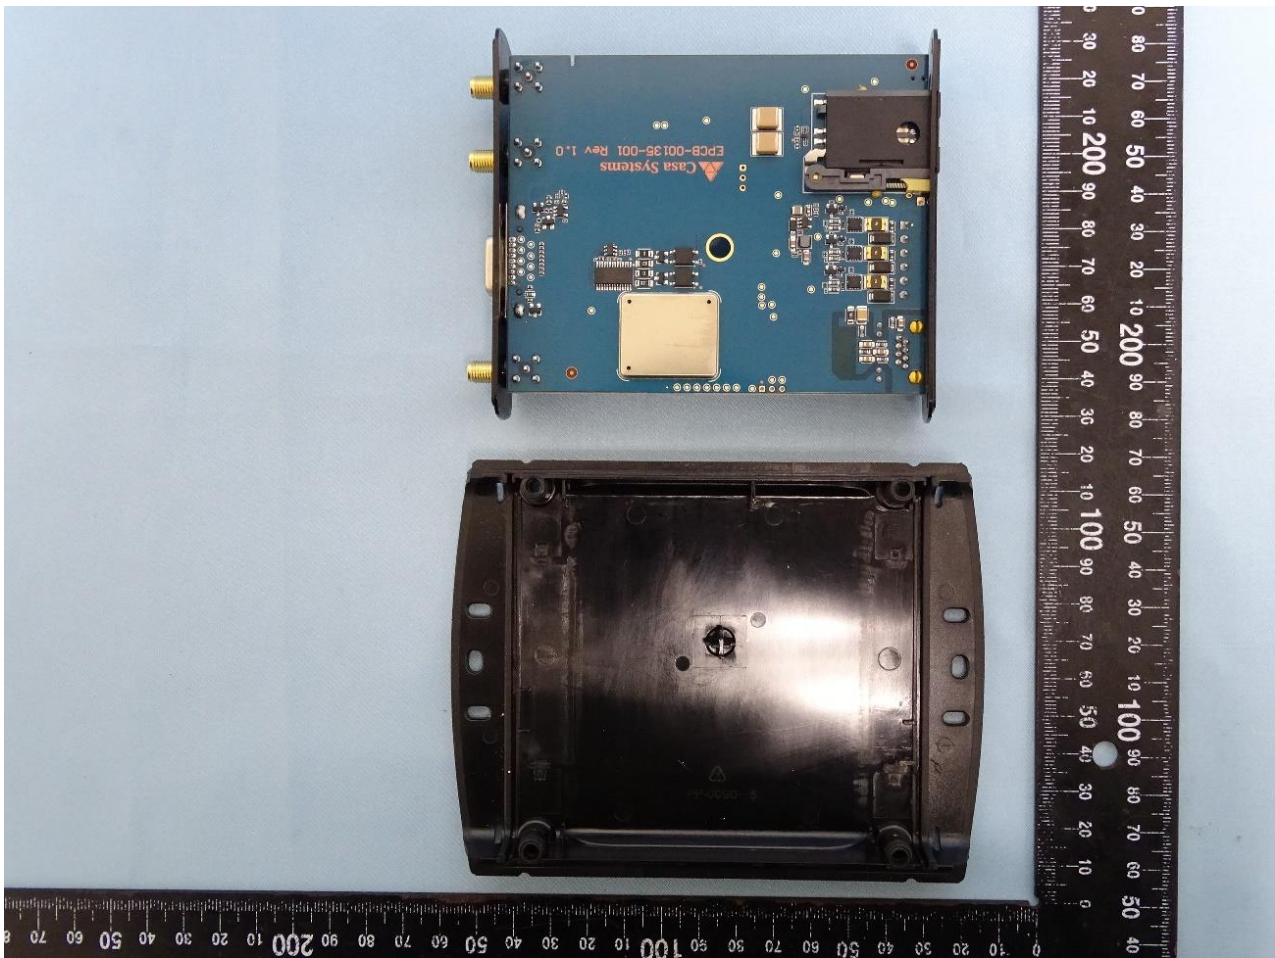

3. Internal Photograph of EUT

Brand Name: NetComm;  NetComm  NetCommWireless

Casa; Casa Systems  casa systems  Vodafone

Model Name: NWL-22X & NTC-22X (X=7)

Sample 1

WWAN Antenna 1

WWAN Antenna 2