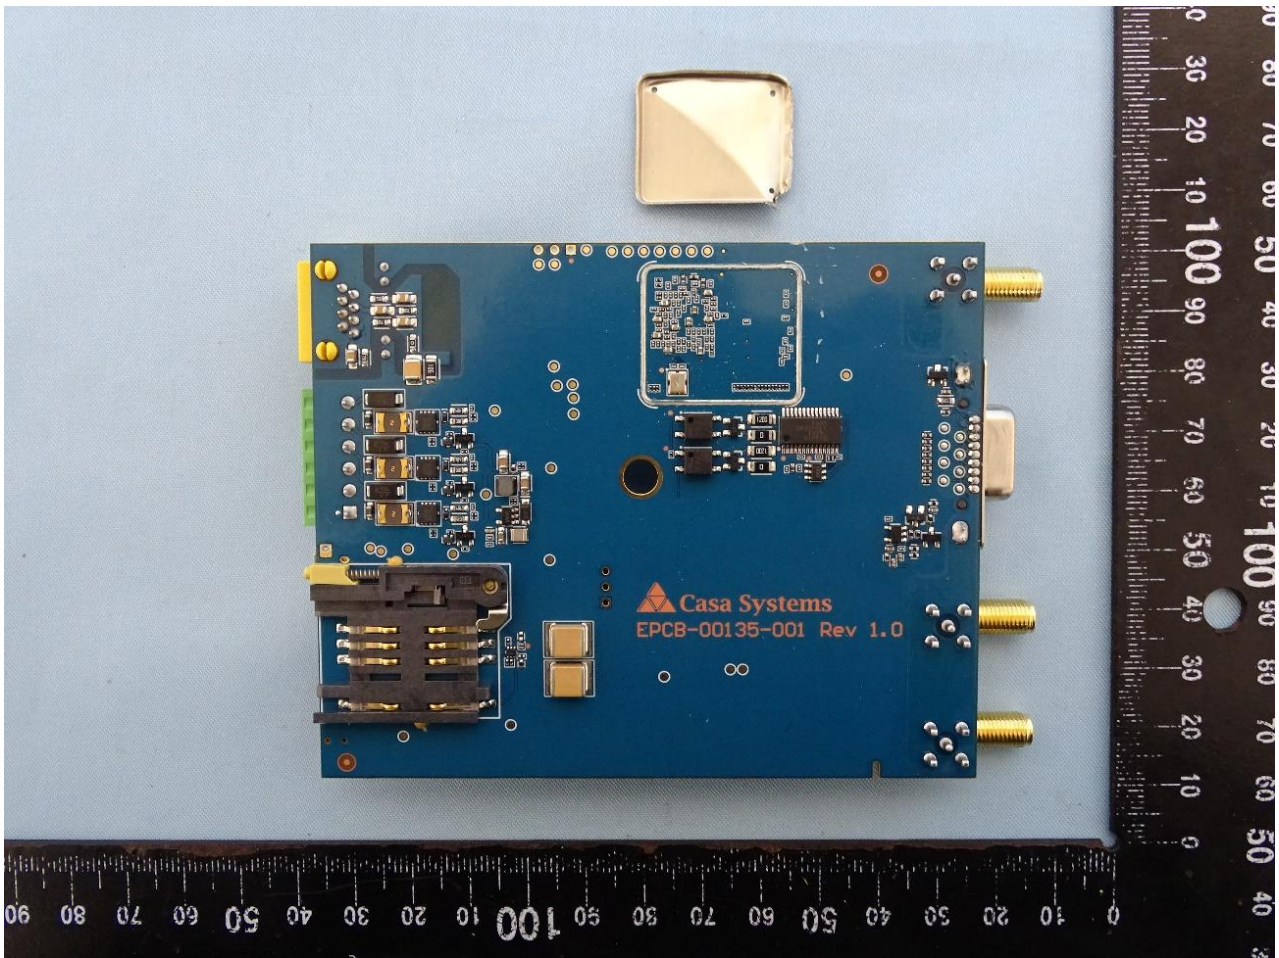

3. Internal Photograph of EUT

Brand Name: NetComm;  NetComm  NetCommWireless

Casa; Casa Systems  casa systems  Vodafone

Model Name: NWL-22X & NTC-22X (X=7)

Sample 1

WWAN Antenna 1

WWAN Antenna 2