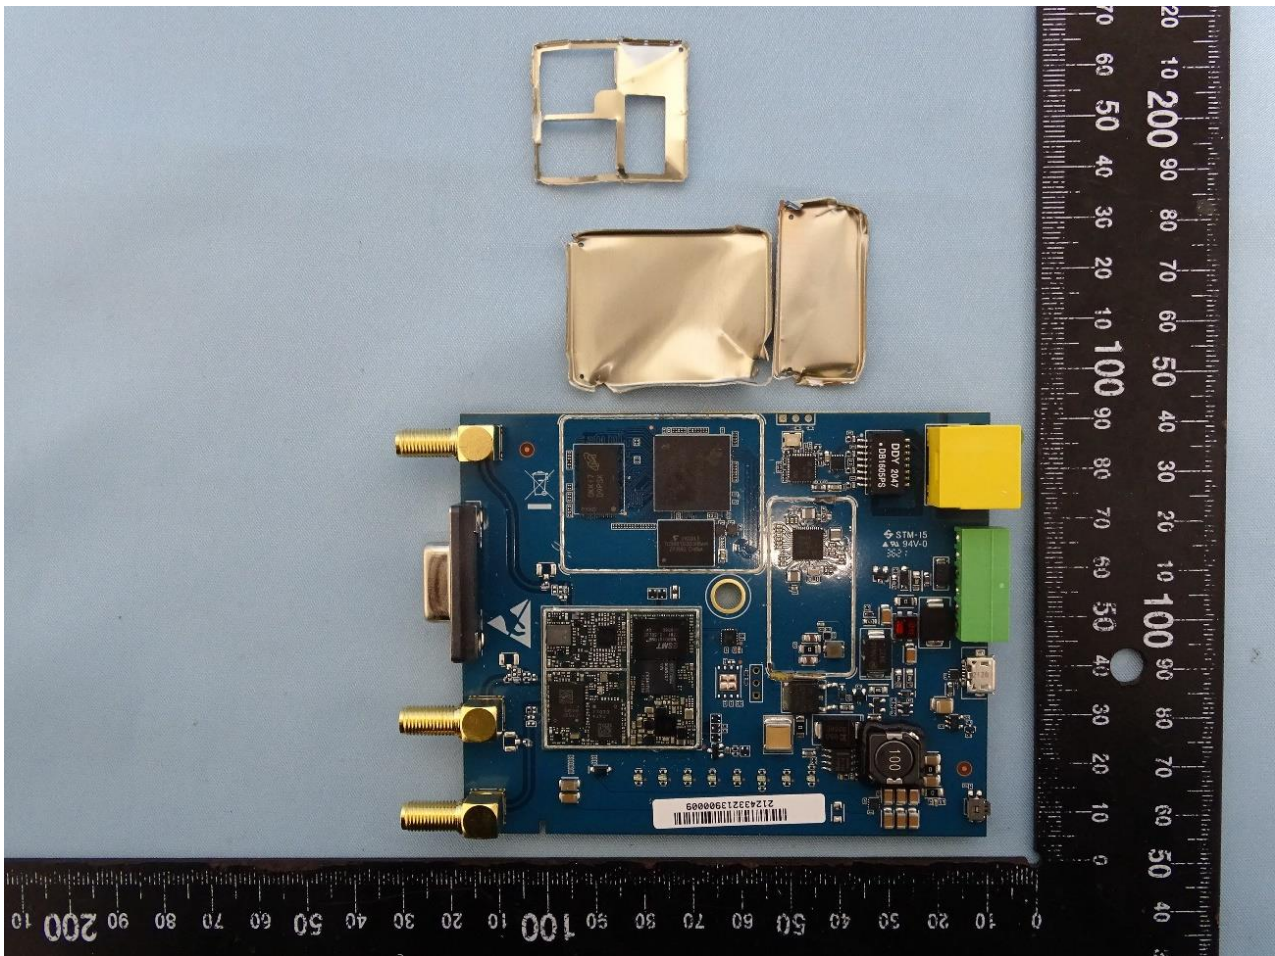

3. Internal Photograph of EUT

Brand Name: NetComm;  NetComm  NetCommWireless

Casa; Casa Systems  casa systems  Vodafone

Model Name: NWL-22X & NTC-22X (X=7)

Sample 1

WWAN Antenna 1

WWAN Antenna 2