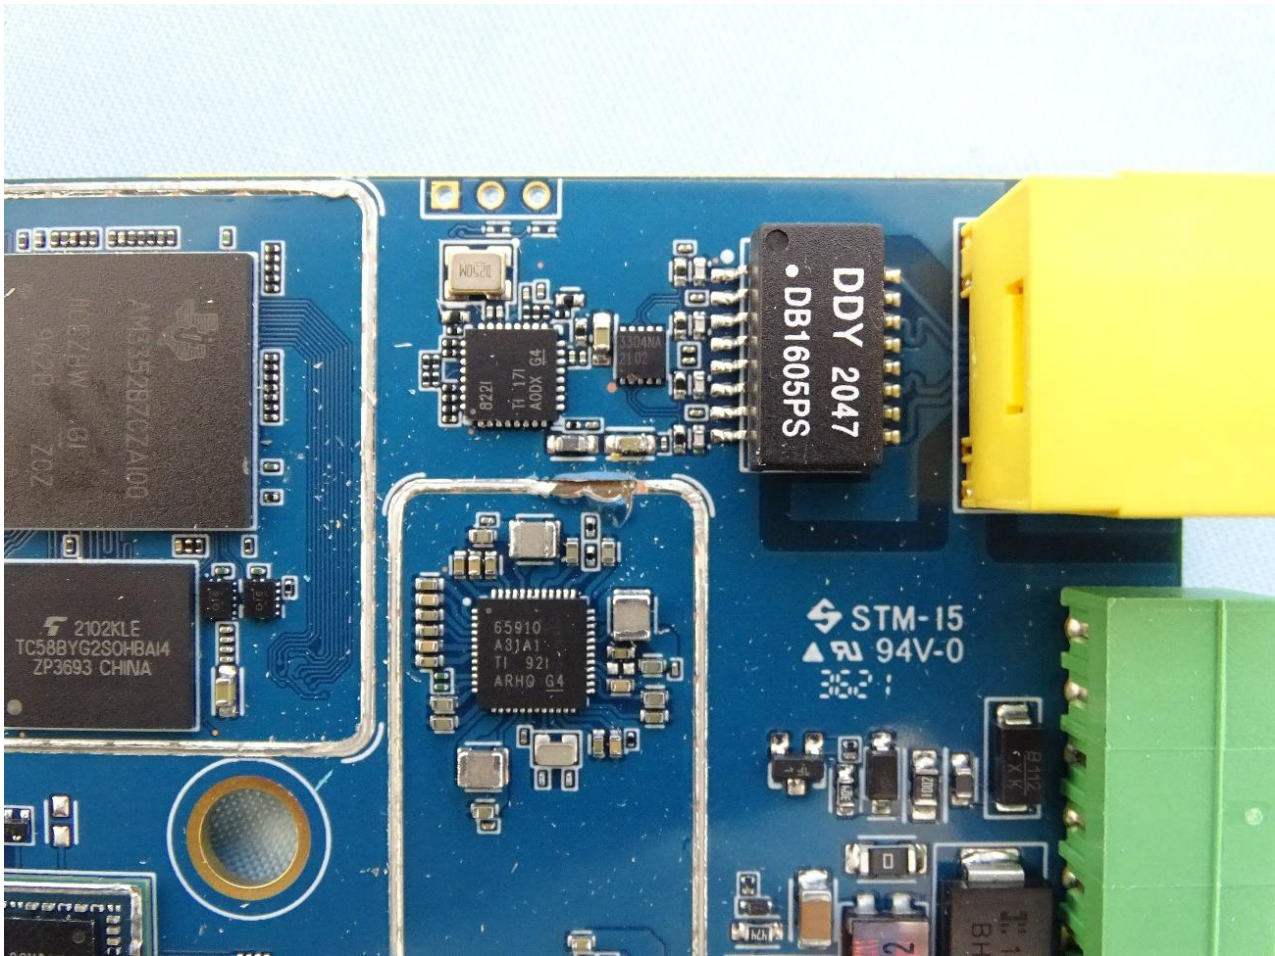

3. Internal Photograph of EUT

Brand Name: NetComm;  NetComm  NetCommWireless

Casa; Casa Systems  casa systems  Vodafone

Model Name: NWL-22X & NTC-22X (X=7)

Sample 1

WWAN Antenna 1

WWAN Antenna 2