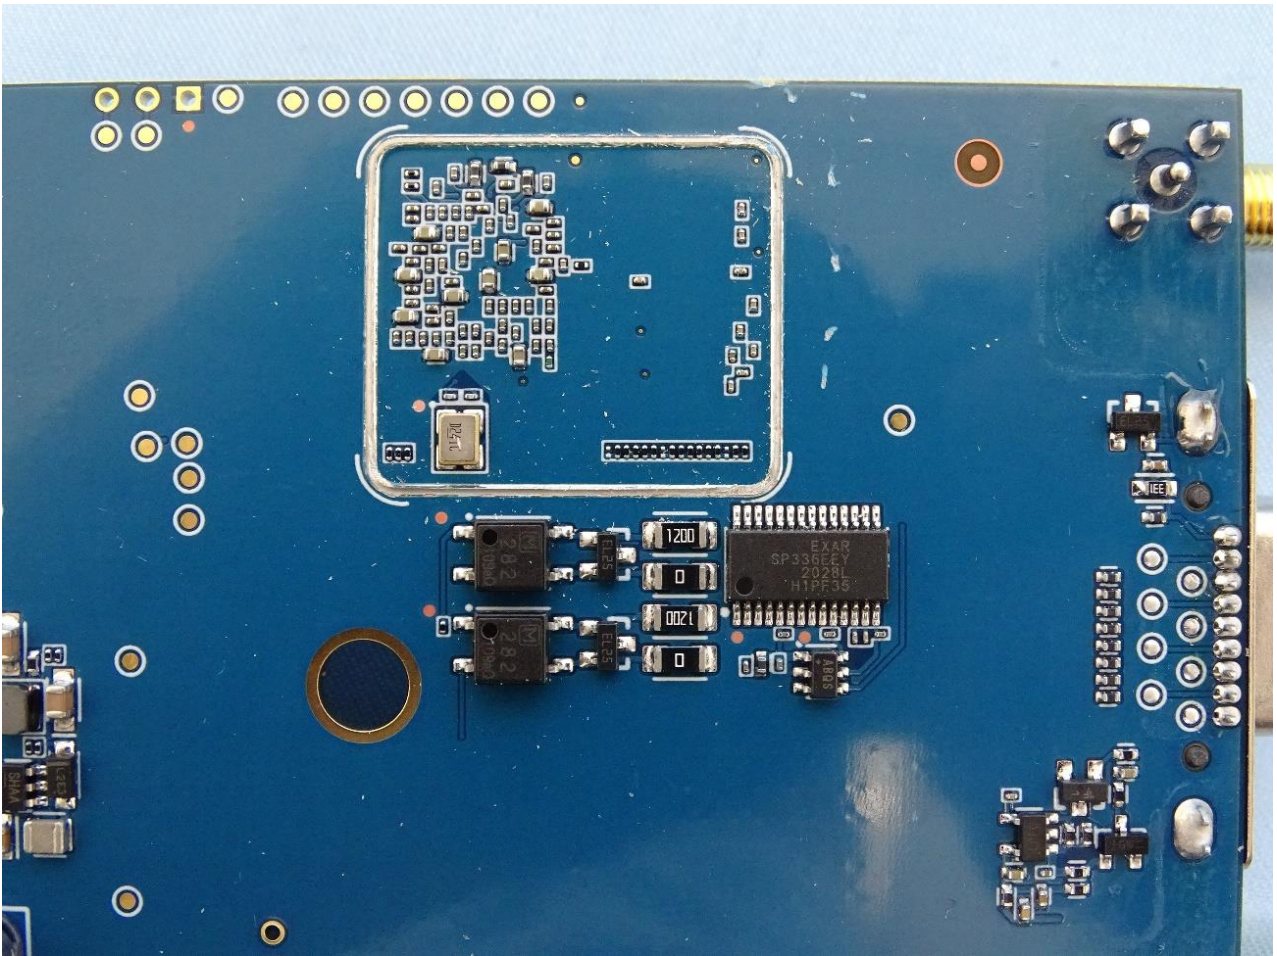

3. Internal Photograph of EUT

Brand Name: NetComm;  NetComm  NetCommWireless

Casa; Casa Systems  casa systems  Vodafone

Model Name: NWL-22X & NTC-22X (X=7)

Sample 1

WWAN Antenna 1

WWAN Antenna 2