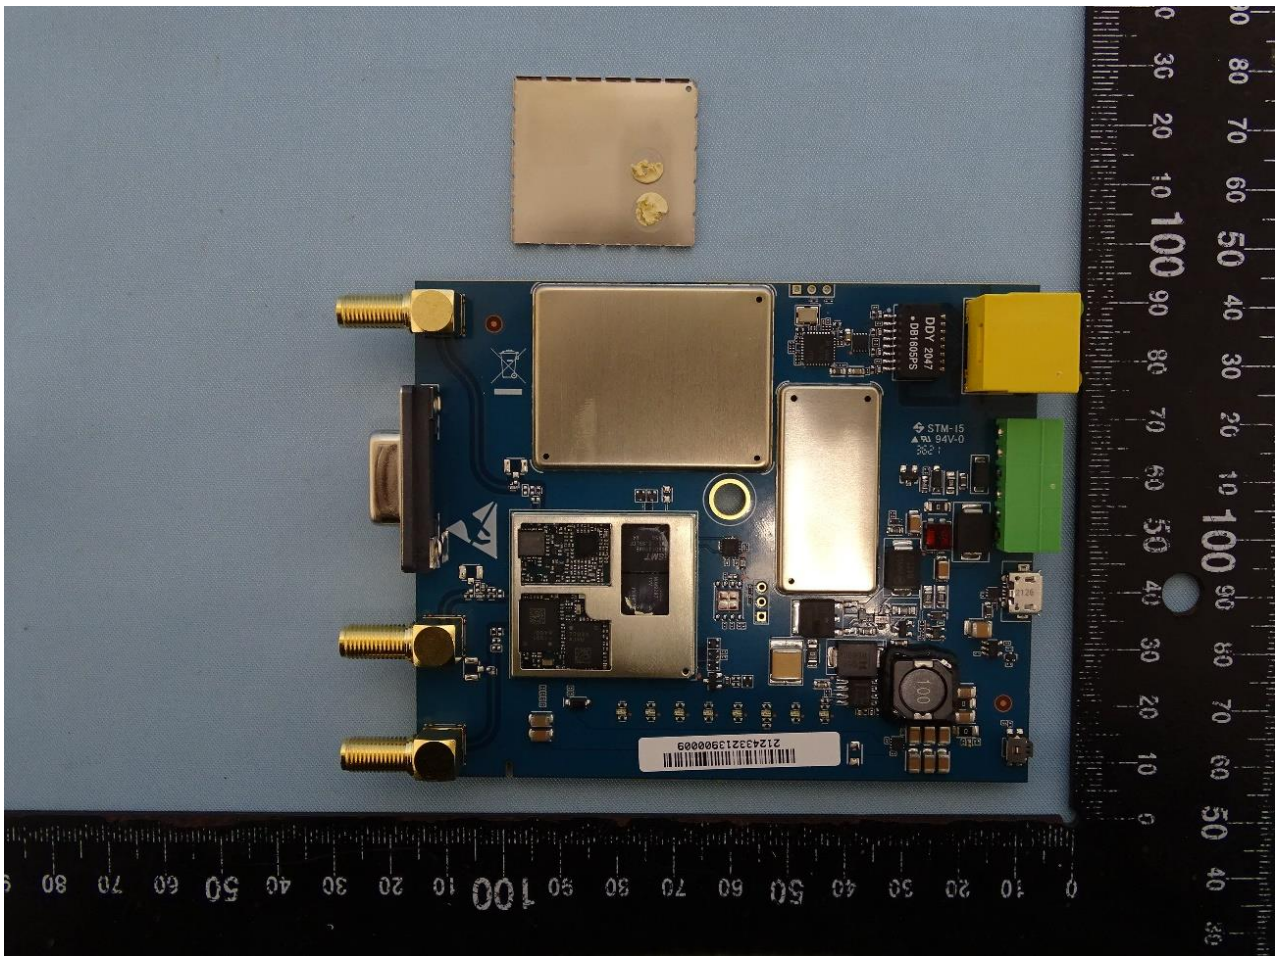

3. Internal Photograph of EUT

Brand Name: NetComm;  NetComm  NetCommWireless

Casa; Casa Systems  casa systems  Vodafone

Model Name: NWL-22X & NTC-22X (X=7)

Sample 1

WWAN Antenna 1

WWAN Antenna 2