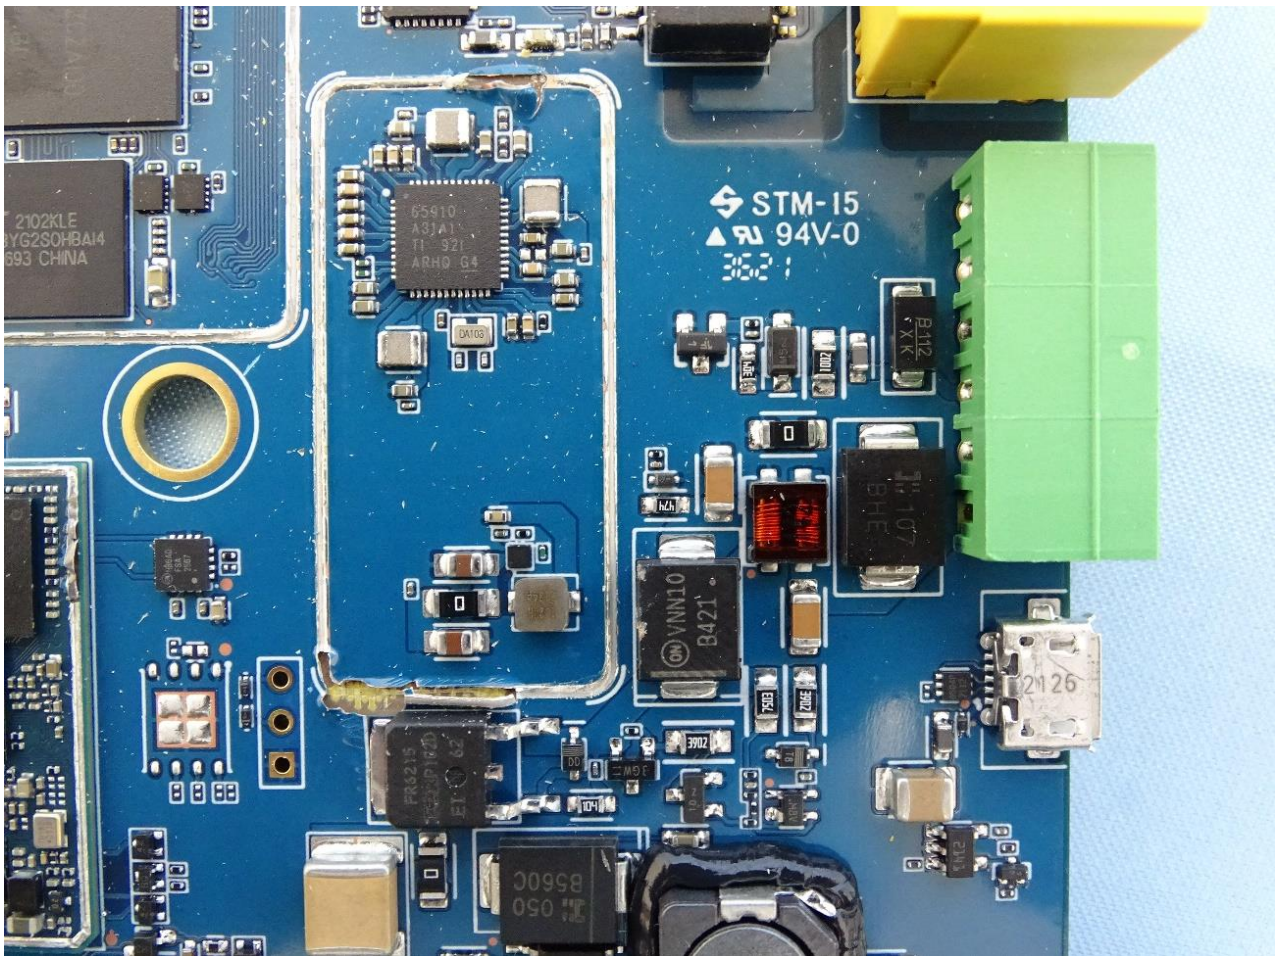

3. Internal Photograph of EUT

Brand Name: NetComm;  NetComm  NetCommWireless

Casa; Casa Systems  casa systems  Vodafone

Model Name: NWL-22X & NTC-22X (X=7)

Sample 1

WWAN Antenna 1

WWAN Antenna 2