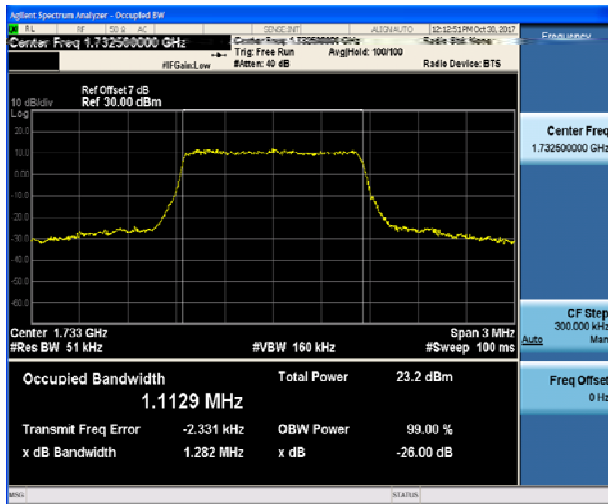

LTE Band 4 16QAM 1.4MHz CH-Low

LTE Band 4 16QAM 3MHz CH-Low

LTE Band 4 16QAM 1.4MHz CH-Middle

LTE Band 4 16QAM 3MHz CH-Middle

LTE Band 4 16QAM 1.4MHz CH-High

LTE Band 4 16QAM 3MHz CH-High

### LTE Band 4 16QAM 5MHz CH-Low

### LTE Band 4 16QAM 10MHz CH-Low