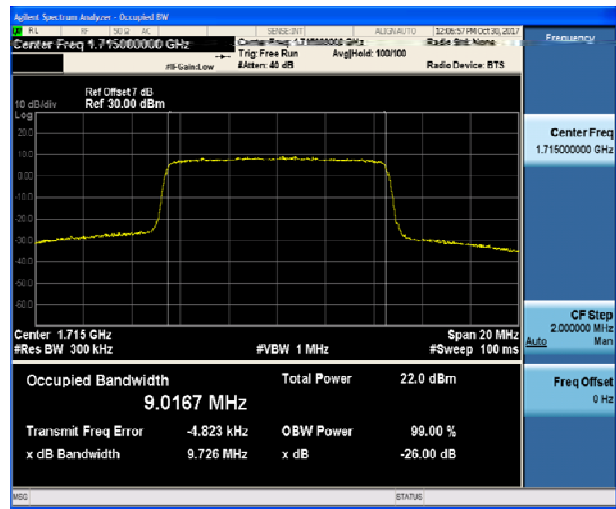

LTE Band 4 16QAM 1.4MHz CH-Low

LTE Band 4 16QAM 3MHz CH-Low

LTE Band 4 16QAM 1.4MHz CH-Middle

LTE Band 4 16QAM 3MHz CH-Middle

LTE Band 4 16QAM 1.4MHz CH-High

LTE Band 4 16QAM 3MHz CH-High

### LTE Band 4 16QAM 5MHz CH-Low

### LTE Band 4 16QAM 10MHz CH-Low