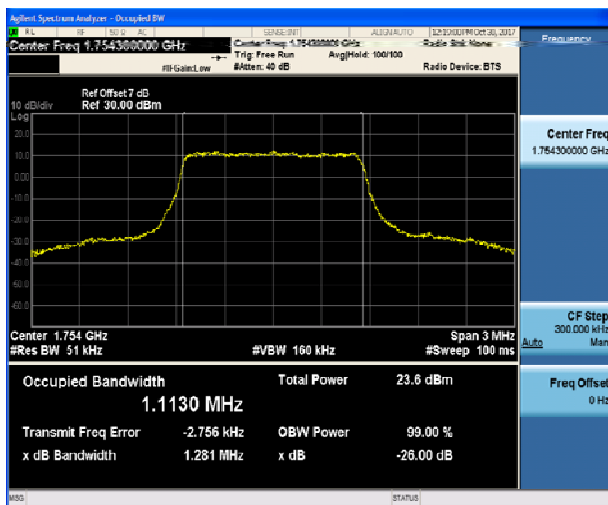

LTE Band 4 16QAM 1.4MHz CH-Low

LTE Band 4 16QAM 3MHz CH-Low

LTE Band 4 16QAM 1.4MHz CH-Middle

LTE Band 4 16QAM 3MHz CH-Middle

LTE Band 4 16QAM 1.4MHz CH-High

LTE Band 4 16QAM 3MHz CH-High

### LTE Band 4 16QAM 5MHz CH-Low

### LTE Band 4 16QAM 10MHz CH-Low