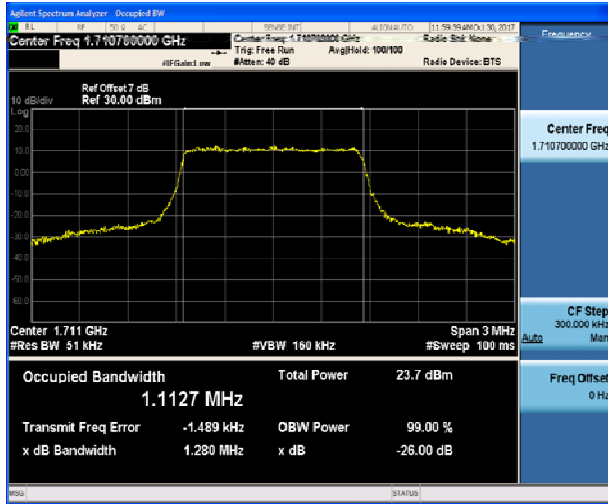

LTE Band 4 16QAM 1.4MHz CH-Low

LTE Band 4 16QAM 3MHz CH-Low

LTE Band 4 16QAM 1.4MHz CH-Middle

LTE Band 4 16QAM 3MHz CH-Middle

LTE Band 4 16QAM 1.4MHz CH-High

LTE Band 4 16QAM 3MHz CH-High

### LTE Band 4 16QAM 5MHz CH-Low

### LTE Band 4 16QAM 10MHz CH-Low