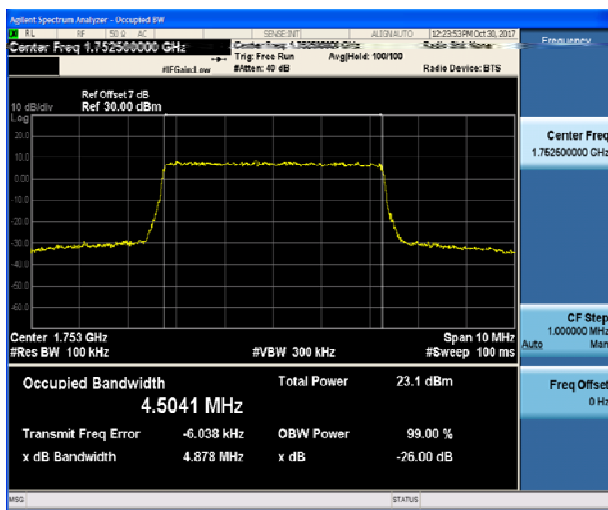

LTE Band 4 QPSK 15MHz CH-Low

LTE Band 4 16QAM 5MHz CH-High