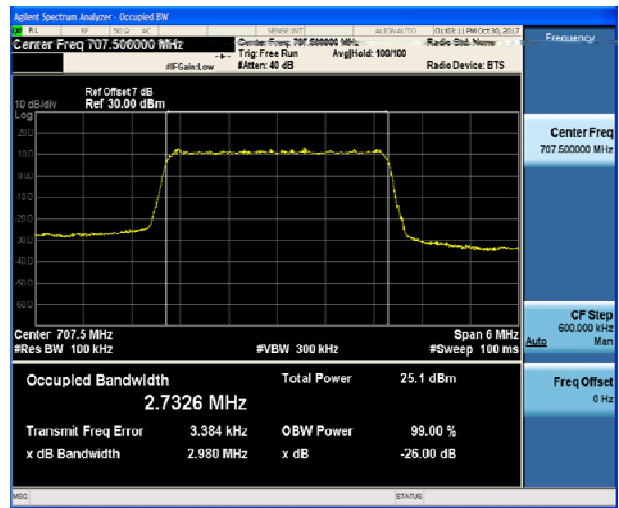

LTE Band 12 QPSK 1.4MHz CH-Low

LTE Band 12 QPSK 3MHz CH-Low

LTE Band 12 QPSK 1.4MHz CH-Middle

LTE Band 12 QPSK 3MHz CH-Middle

LTE Band 12 QPSK 1.4MHz CH-High

LTE Band 12 QPSK 3MHz CH-High