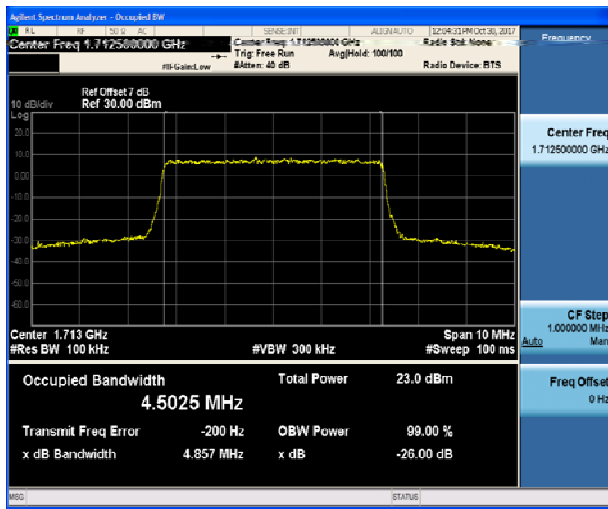

LTE Band 4 16QAM 1.4MHz CH-Low

LTE Band 4 16QAM 3MHz CH-Low

LTE Band 4 16QAM 1.4MHz CH-Middle

LTE Band 4 16QAM 3MHz CH-Middle

LTE Band 4 16QAM 1.4MHz CH-High

LTE Band 4 16QAM 3MHz CH-High

### LTE Band 4 16QAM 5MHz CH-Low

### LTE Band 4 16QAM 10MHz CH-Low