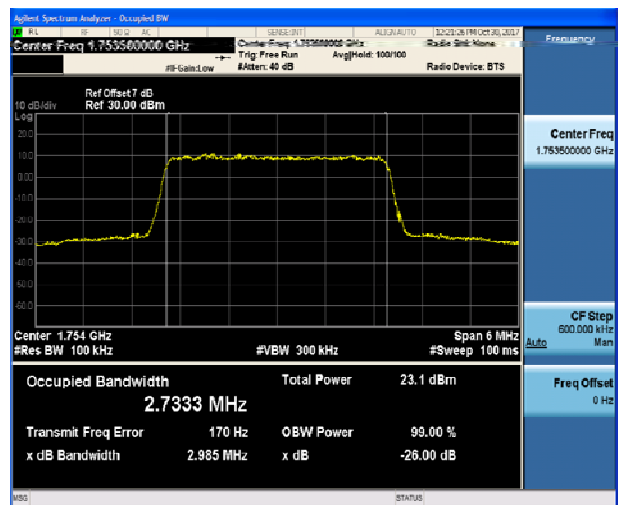

LTE Band 4 16QAM 1.4MHz CH-Low

LTE Band 4 16QAM 3MHz CH-Low

LTE Band 4 16QAM 1.4MHz CH-Middle

LTE Band 4 16QAM 3MHz CH-Middle

LTE Band 4 16QAM 1.4MHz CH-High

LTE Band 4 16QAM 3MHz CH-High

### LTE Band 4 16QAM 5MHz CH-Low

### LTE Band 4 16QAM 10MHz CH-Low