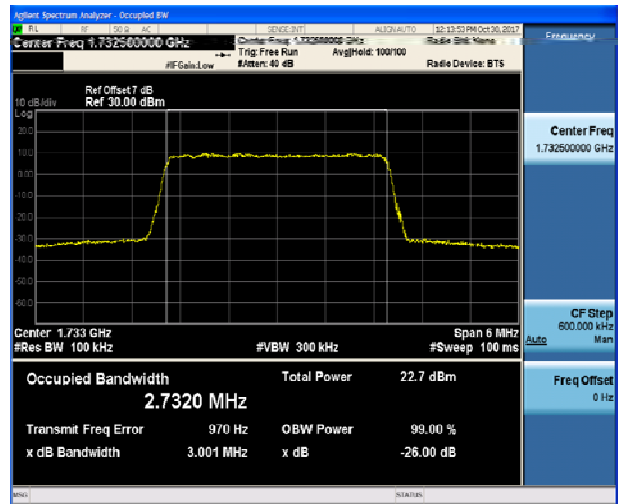

LTE Band 4 16QAM 1.4MHz CH-Low

LTE Band 4 16QAM 3MHz CH-Low

LTE Band 4 16QAM 1.4MHz CH-Middle

LTE Band 4 16QAM 3MHz CH-Middle

LTE Band 4 16QAM 1.4MHz CH-High

LTE Band 4 16QAM 3MHz CH-High

### LTE Band 4 16QAM 5MHz CH-Low

### LTE Band 4 16QAM 10MHz CH-Low