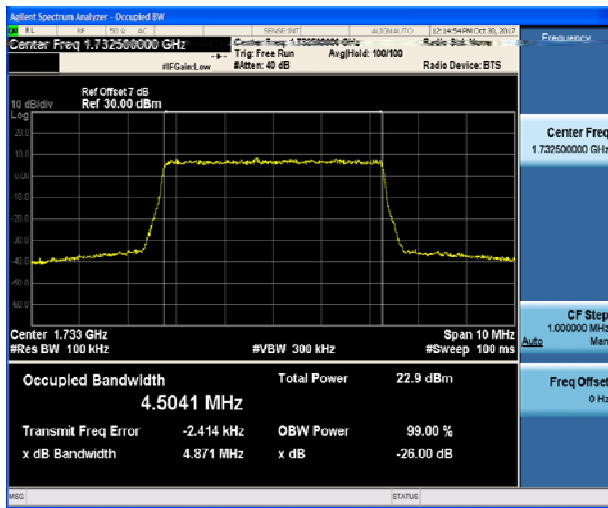

LTE Band 4 16QAM 5MHz CH-Middle