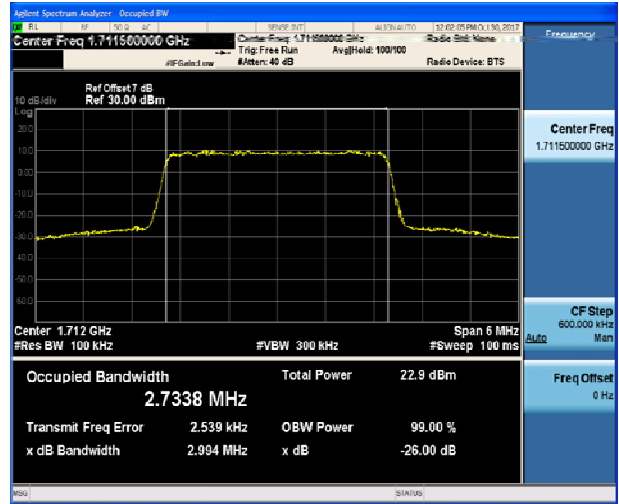

LTE Band 4 16QAM 1.4MHz CH-Low

LTE Band 4 16QAM 3MHz CH-Low

LTE Band 4 16QAM 1.4MHz CH-Middle

LTE Band 4 16QAM 3MHz CH-Middle

LTE Band 4 16QAM 1.4MHz CH-High

LTE Band 4 16QAM 3MHz CH-High

### LTE Band 4 16QAM 5MHz CH-Low

### LTE Band 4 16QAM 10MHz CH-Low