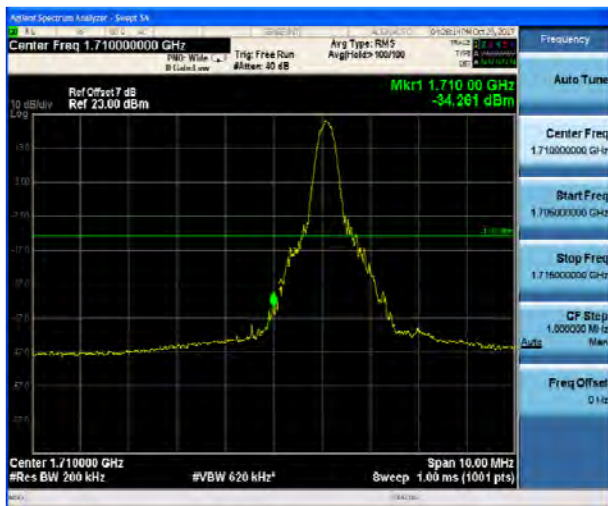

LTE Band 4 16QAM 15MHz CH-Low, 100%RB

LTE Band 4 16QAM 15MHz CH-High, 100%RB

LTE Band 4 16QAM 20MHz CH-Low, 1 RB

LTE Band 4 16QAM 20MHz CH-High, 1 RB

LTE Band 4 16QAM 20MHz CH-Low, 100%RB

LTE Band 4 16QAM 20MHz CH-High, 100%RB

LTE Band 12 QPSK 1.4MHz CH-Low, 1 RB

LTE Band 12 QPSK 1.4MHz CH-High, 1 RB

LTE Band 12 QPSK 1.4MHz CH-Low, 100%RB

LTE Band 12 QPSK 1.4MHz CH-High, 100%RB

LTE Band 12 QPSK 3MHz CH-Low, 1 RB

LTE Band 12 QPSK 3MHz CH-High, 1 RB