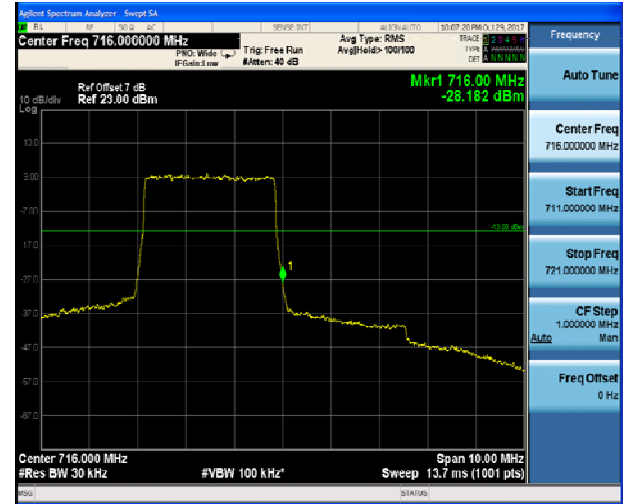

LTE Band 12 QPSK 1.4MHz CH-Low, 1 RB

LTE Band 12 QPSK 1.4MHz CH-High, 1 RB

LTE Band 12 QPSK 1.4MHz CH-Low, 100%RB

LTE Band 12 QPSK 1.4MHz CH-High, 100%RB

LTE Band 12 QPSK 3MHz CH-Low, 1 RB

LTE Band 12 QPSK 3MHz CH-High, 1 RB

LTE Band 12 QPSK 3MHz CH-Low, 100%RB

LTE Band 12 QPSK 3MHz CH-High, 100%RB

LTE Band 12 QPSK 5MHz CH-Low, 1 RB

LTE Band 12 QPSK 5MHz CH-High, 1 RB

LTE Band 12 QPSK 5MHz CH-Low, 100%RB

LTE Band 12 QPSK 5MHz CH-High, 100%RB