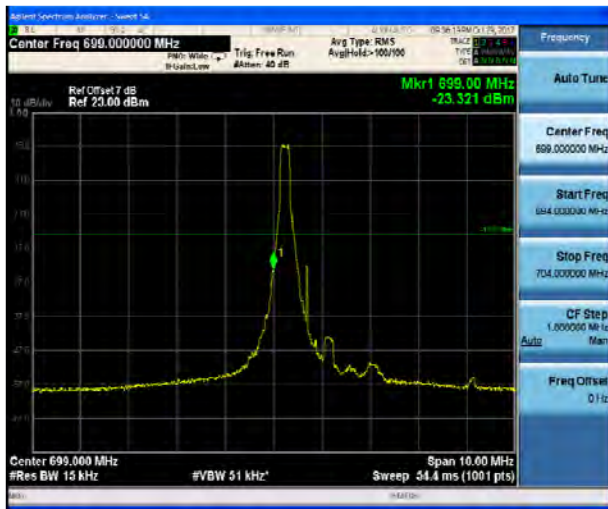

LTE Band 4 16QAM 15MHz CH-Low, 100%RB

LTE Band 4 16QAM 15MHz CH-High, 100%RB

LTE Band 4 16QAM 20MHz CH-Low, 1 RB

LTE Band 4 16QAM 20MHz CH-High, 1 RB

LTE Band 4 16QAM 20MHz CH-Low, 100%RB

LTE Band 4 16QAM 20MHz CH-High, 100%RB

LTE Band 12 QPSK 1.4MHz CH-Low, 1 RB

LTE Band 12 QPSK 1.4MHz CH-High, 1 RB

LTE Band 12 QPSK 1.4MHz CH-Low, 100%RB

LTE Band 12 QPSK 1.4MHz CH-High, 100%RB

LTE Band 12 QPSK 3MHz CH-Low, 1 RB

LTE Band 12 QPSK 3MHz CH-High, 1 RB

LTE Band 12 QPSK 3MHz CH-Low, 100%RB

LTE Band 12 QPSK 3MHz CH-High, 100%RB

LTE Band 12 QPSK 5MHz CH-Low, 1 RB

LTE Band 12 QPSK 5MHz CH-High, 1 RB

LTE Band 12 QPSK 5MHz CH-Low, 100%RB

LTE Band 12 QPSK 5MHz CH-High, 100%RB