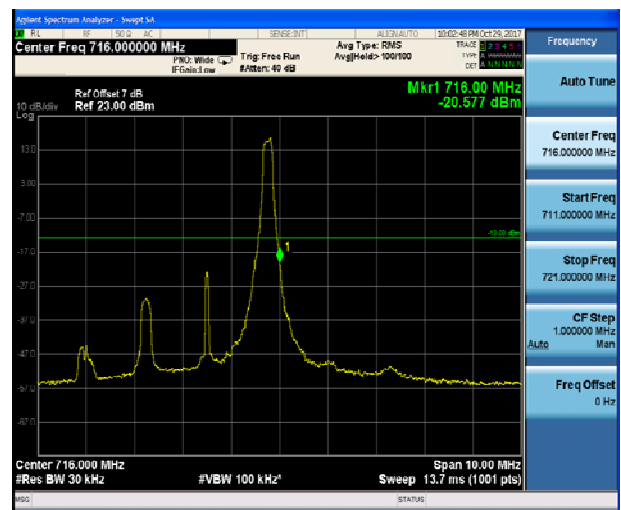

LTE Band 12 QPSK 1.4MHz CH-Low, 1 RB

LTE Band 12 QPSK 1.4MHz CH-High, 1 RB

LTE Band 12 QPSK 1.4MHz CH-Low, 100%RB

LTE Band 12 QPSK 1.4MHz CH-High, 100%RB

LTE Band 12 QPSK 3MHz CH-Low, 1 RB

LTE Band 12 QPSK 3MHz CH-High, 1 RB

LTE Band 12 QPSK 3MHz CH-Low, 100%RB

LTE Band 12 QPSK 3MHz CH-High, 100%RB

LTE Band 12 QPSK 5MHz CH-Low, 1 RB

LTE Band 12 QPSK 5MHz CH-High, 1 RB

LTE Band 12 QPSK 5MHz CH-Low, 100%RB

LTE Band 12 QPSK 5MHz CH-High, 100%RB