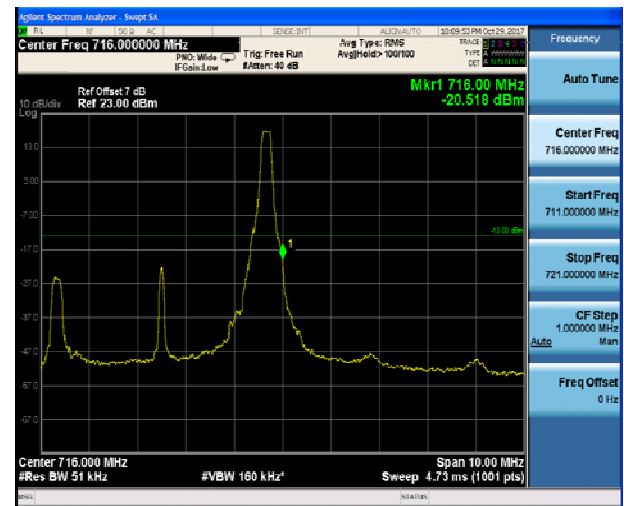

LTE Band 12 QPSK 3MHz CH-Low, 100%RB

LTE Band 12 QPSK 3MHz CH-High, 100%RB

LTE Band 12 QPSK 5MHz CH-Low, 1 RB

LTE Band 12 QPSK 5MHz CH-High, 1 RB

LTE Band 12 QPSK 5MHz CH-Low, 100%RB

LTE Band 12 QPSK 5MHz CH-High, 100%RB

LTE Band 12 QPSK 10MHz CH-Low, 1 RB

LTE Band 12 QPSK 10MHz CH-High, 1 RB

LTE Band 12 QPSK 10MHz CH-Low, 100%RB

LTE Band 12 QPSK 10MHz CH-High, 100%RB

LTE Band 12 16QAM 1.4MHz CH-Low, 1 RB

LTE Band 12 16QAM 1.4MHz CH-High, 1 RB