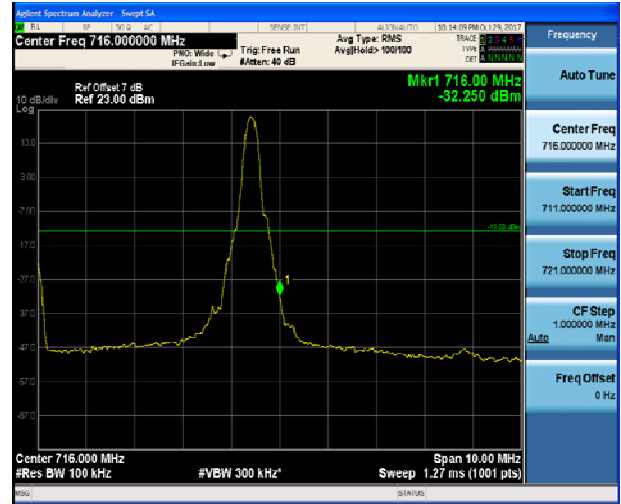

LTE Band 12 QPSK 3MHz CH-Low, 100%RB

LTE Band 12 QPSK 3MHz CH-High, 100%RB

LTE Band 12 QPSK 5MHz CH-Low, 1 RB

LTE Band 12 QPSK 5MHz CH-High, 1 RB

LTE Band 12 QPSK 5MHz CH-Low, 100%RB

LTE Band 12 QPSK 5MHz CH-High, 100%RB

LTE Band 12 QPSK 10MHz CH-Low, 1 RB

LTE Band 12 QPSK 10MHz CH-High, 1 RB

LTE Band 12 QPSK 10MHz CH-Low, 100%RB

LTE Band 12 QPSK 10MHz CH-High, 100%RB

LTE Band 12 16QAM 1.4MHz CH-Low, 1 RB

LTE Band 12 16QAM 1.4MHz CH-High, 1 RB