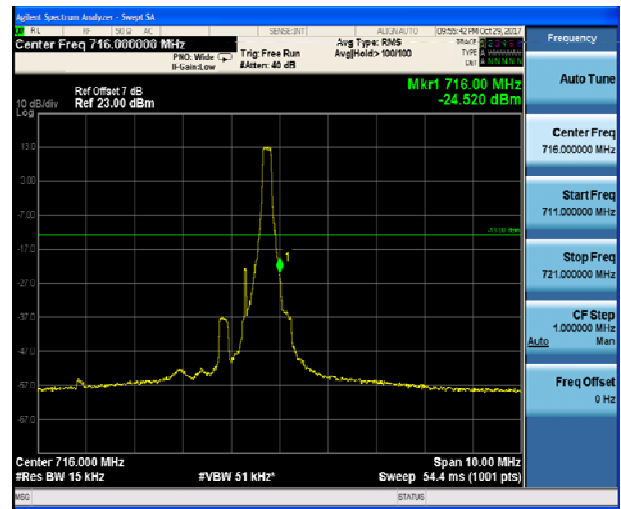

LTE Band 4 16QAM 15MHz CH-Low, 100%RB

LTE Band 4 16QAM 15MHz CH-High, 100%RB

LTE Band 4 16QAM 20MHz CH-Low, 1 RB

LTE Band 4 16QAM 20MHz CH-High, 1 RB

LTE Band 4 16QAM 20MHz CH-Low, 100%RB

LTE Band 4 16QAM 20MHz CH-High, 100%RB

LTE Band 12 QPSK 1.4MHz CH-Low, 1 RB

LTE Band 12 QPSK 1.4MHz CH-High, 1 RB

LTE Band 12 QPSK 1.4MHz CH-Low, 100%RB

LTE Band 12 QPSK 1.4MHz CH-High, 100%RB

LTE Band 12 QPSK 3MHz CH-Low, 1 RB

LTE Band 12 QPSK 3MHz CH-High, 1 RB