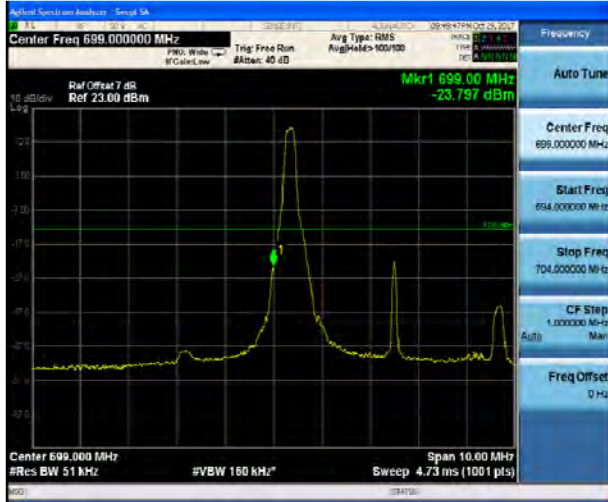

LTE Band 12 16QAM 1.4MHz CH-Low, 100%RB

LTE Band 12 16QAM 1.4MHz CH-High, 100%RB

LTE Band 12 16QAM 3MHz CH-Low, 1 RB

LTE Band 12 16QAM 3MHz CH-High, 1 RB

LTE Band 12 16QAM 3MHz CH-Low, 100%RB

LTE Band 12 16QAM 3MHz CH-High, 100%RB

LTE Band 12 16QAM 5MHz CH-Low, 1 RB

LTE Band 12 16QAM 5MHz CH-High, 1 RB

LTE Band 12 16QAM 5MHz CH-Low, 100%RB

LTE Band 12 16QAM 5MHz CH-High, 100%RB

LTE Band 12 16QAM 10MHz CH-Low, 1 RB

LTE Band 12 16QAM 10MHz CH-High, 1 RB