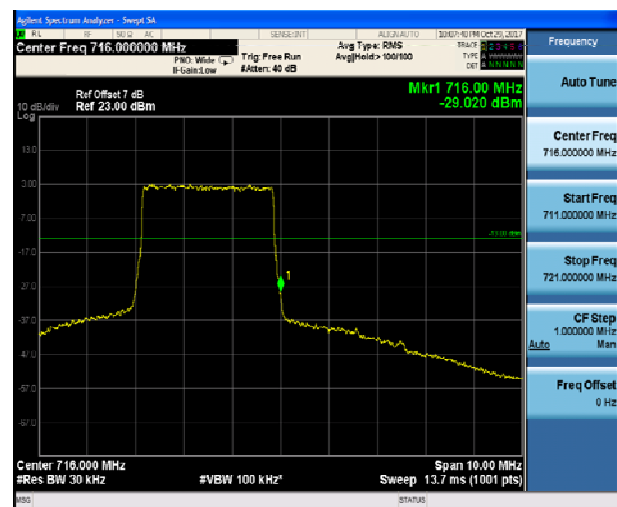

LTE Band 12 16QAM 1.4MHz CH-Low, 100%RB

LTE Band 12 16QAM 1.4MHz CH-High, 100%RB

LTE Band 12 16QAM 3MHz CH-Low, 1 RB

LTE Band 12 16QAM 3MHz CH-High, 1 RB

LTE Band 12 16QAM 3MHz CH-Low, 100%RB

LTE Band 12 16QAM 3MHz CH-High, 100%RB