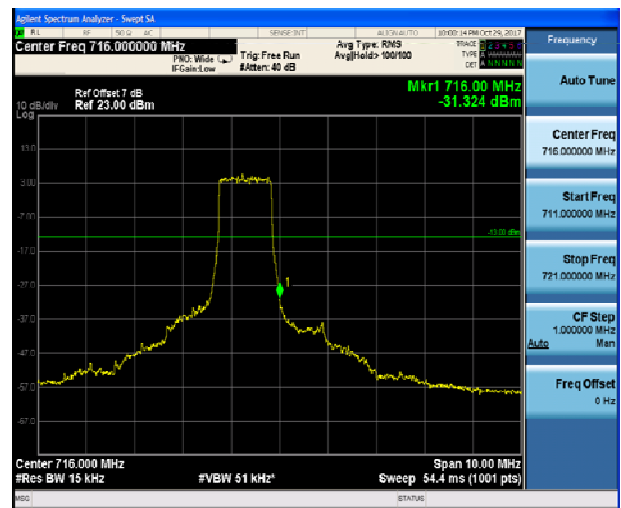

LTE Band 12 QPSK 1.4MHz CH-Low, 1 RB

LTE Band 12 QPSK 1.4MHz CH-High, 1 RB

LTE Band 12 QPSK 1.4MHz CH-Low, 100%RB

LTE Band 12 QPSK 1.4MHz CH-High, 100%RB

LTE Band 12 QPSK 3MHz CH-Low, 1 RB

LTE Band 12 QPSK 3MHz CH-High, 1 RB

LTE Band 12 QPSK 3MHz CH-Low, 100%RB

LTE Band 12 QPSK 3MHz CH-High, 100%RB

LTE Band 12 QPSK 5MHz CH-Low, 1 RB

LTE Band 12 QPSK 5MHz CH-High, 1 RB

LTE Band 12 QPSK 5MHz CH-Low, 100%RB

LTE Band 12 QPSK 5MHz CH-High, 100%RB