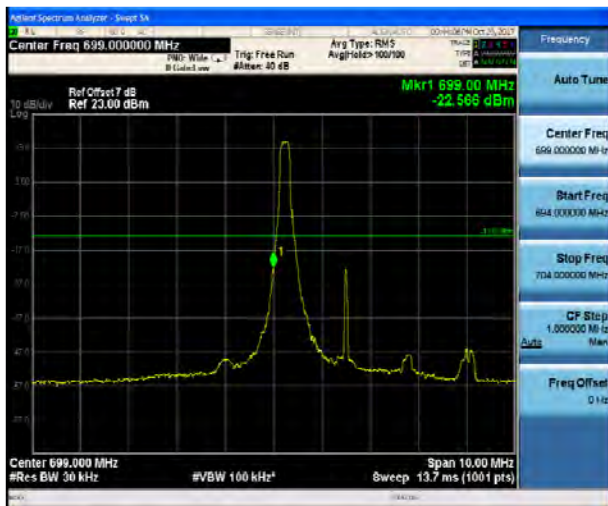

LTE Band 12 QPSK 10MHz CH-Low, 1 RB

LTE Band 12 QPSK 10MHz CH-High, 1 RB

LTE Band 12 QPSK 10MHz CH-Low, 100%RB

LTE Band 12 QPSK 10MHz CH-High, 100%RB

LTE Band 12 16QAM 1.4MHz CH-Low, 1 RB

LTE Band 12 16QAM 1.4MHz CH-High, 1 RB

LTE Band 12 16QAM 1.4MHz CH-Low, 100%RB

LTE Band 12 16QAM 1.4MHz CH-High, 100%RB

LTE Band 12 16QAM 3MHz CH-Low, 1 RB

LTE Band 12 16QAM 3MHz CH-High, 1 RB

LTE Band 12 16QAM 3MHz CH-Low, 100%RB

LTE Band 12 16QAM 3MHz CH-High, 100%RB