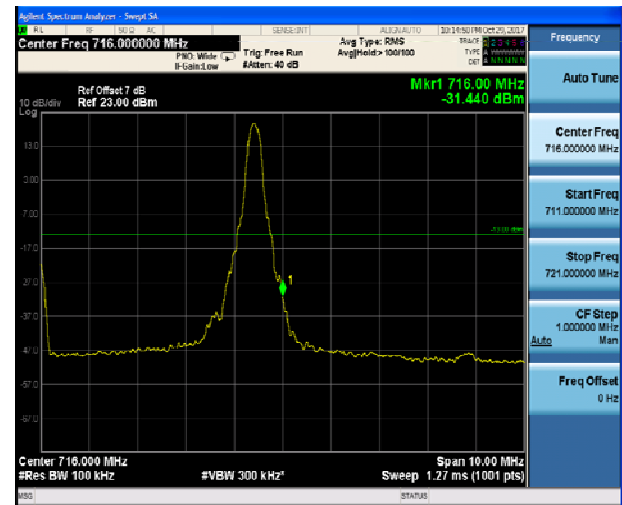

LTE Band 12 16QAM 5MHz CH-Low, 1 RB

LTE Band 12 16QAM 5MHz CH-High, 1 RB

LTE Band 12 16QAM 5MHz CH-Low, 100%RB

LTE Band 12 16QAM 5MHz CH-High, 100%RB

LTE Band 12 16QAM 10MHz CH-Low, 1 RB

LTE Band 12 16QAM 10MHz CH-High, 1 RB

LTE Band 12 16QAM 10MHz CH-Low, 100%RB

LTE Band 12 16QAM 10MHz CH-High, 100%RB