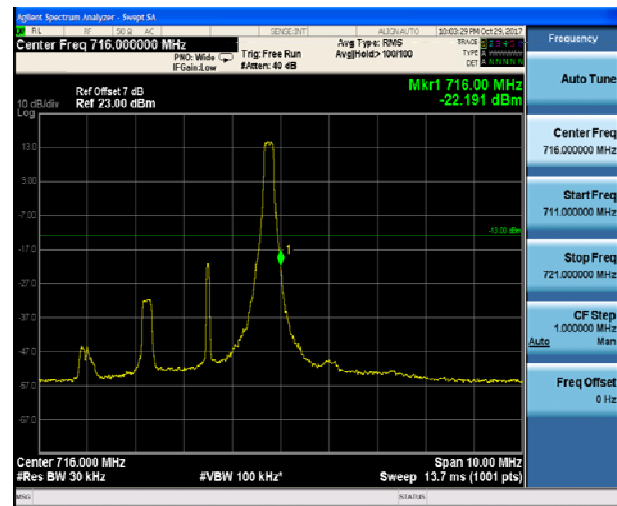

LTE Band 12 16QAM 1.4MHz CH-Low, 100%RB

LTE Band 12 16QAM 1.4MHz CH-High, 100%RB

LTE Band 12 16QAM 3MHz CH-Low, 1 RB

LTE Band 12 16QAM 3MHz CH-High, 1 RB

LTE Band 12 16QAM 3MHz CH-Low, 100%RB

LTE Band 12 16QAM 3MHz CH-High, 100%RB