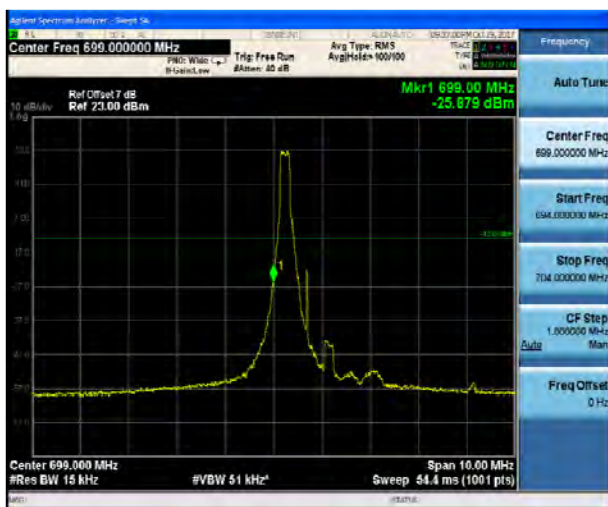

LTE Band 12 QPSK 3MHz CH-Low, 100%RB

LTE Band 12 QPSK 3MHz CH-High, 100%RB

LTE Band 12 QPSK 5MHz CH-Low, 1 RB

LTE Band 12 QPSK 5MHz CH-High, 1 RB

LTE Band 12 QPSK 5MHz CH-Low, 100%RB

LTE Band 12 QPSK 5MHz CH-High, 100%RB

LTE Band 12 QPSK 10MHz CH-Low, 1 RB

LTE Band 12 QPSK 10MHz CH-High, 1 RB

LTE Band 12 QPSK 10MHz CH-Low, 100%RB

LTE Band 12 QPSK 10MHz CH-High, 100%RB

LTE Band 12 16QAM 1.4MHz CH-Low, 1 RB

LTE Band 12 16QAM 1.4MHz CH-High, 1 RB

LTE Band 12 16QAM 1.4MHz CH-Low, 100%RB

LTE Band 12 16QAM 1.4MHz CH-High, 100%RB

LTE Band 12 16QAM 3MHz CH-Low, 1 RB

LTE Band 12 16QAM 3MHz CH-High, 1 RB

LTE Band 12 16QAM 3MHz CH-Low, 100%RB

LTE Band 12 16QAM 3MHz CH-High, 100%RB