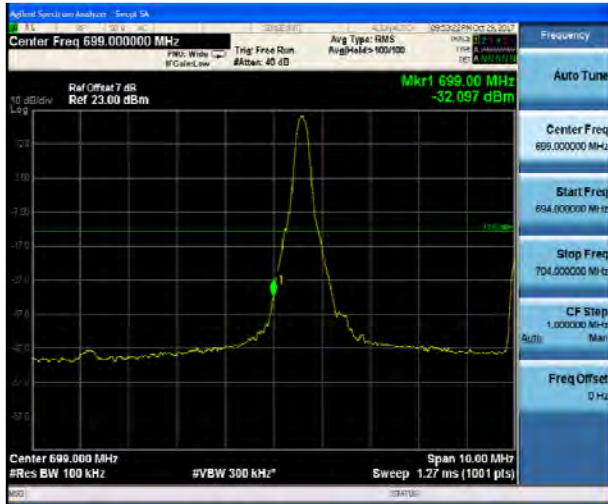

LTE Band 12 QPSK 3MHz CH-Low, 100%RB

LTE Band 12 QPSK 3MHz CH-High, 100%RB

LTE Band 12 QPSK 5MHz CH-Low, 1 RB

LTE Band 12 QPSK 5MHz CH-High, 1 RB

LTE Band 12 QPSK 5MHz CH-Low, 100%RB

LTE Band 12 QPSK 5MHz CH-High, 100%RB

LTE Band 12 QPSK 10MHz CH-Low, 1 RB

LTE Band 12 QPSK 10MHz CH-High, 1 RB

LTE Band 12 QPSK 10MHz CH-Low, 100%RB

LTE Band 12 QPSK 10MHz CH-High, 100%RB

LTE Band 12 16QAM 1.4MHz CH-Low, 1 RB

LTE Band 12 16QAM 1.4MHz CH-High, 1 RB