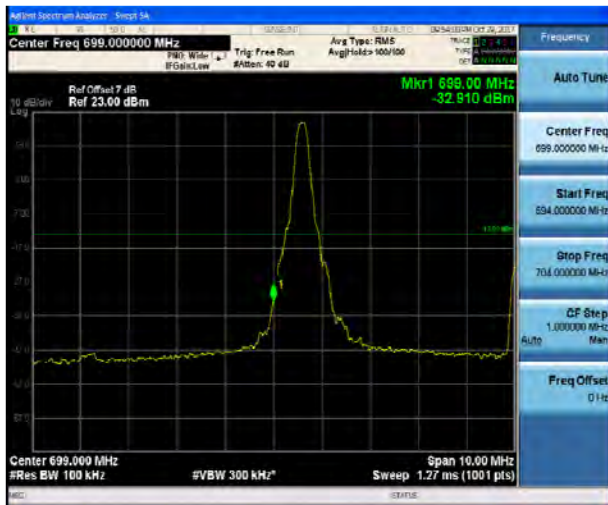

LTE Band 12 16QAM 5MHz CH-Low, 1 RB

LTE Band 12 16QAM 5MHz CH-High, 1 RB

LTE Band 12 16QAM 5MHz CH-Low, 100%RB

LTE Band 12 16QAM 5MHz CH-High, 100%RB

LTE Band 12 16QAM 10MHz CH-Low, 1 RB

LTE Band 12 16QAM 10MHz CH-High, 1 RB

LTE Band 12 16QAM 10MHz CH-Low, 100%RB

LTE Band 12 16QAM 10MHz CH-High, 100%RB