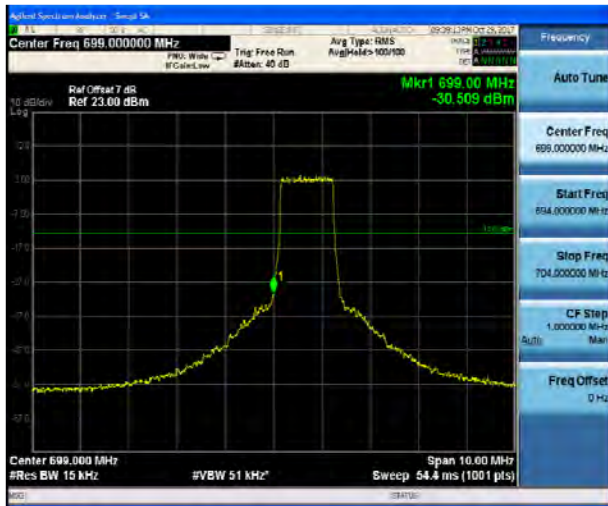

LTE Band 12 QPSK 10MHz CH-Low, 1 RB

LTE Band 12 QPSK 10MHz CH-High, 1 RB

LTE Band 12 QPSK 10MHz CH-Low, 100%RB

LTE Band 12 QPSK 10MHz CH-High, 100%RB

LTE Band 12 16QAM 1.4MHz CH-Low, 1 RB

LTE Band 12 16QAM 1.4MHz CH-High, 1 RB

LTE Band 12 16QAM 1.4MHz CH-Low, 100%RB

LTE Band 12 16QAM 1.4MHz CH-High, 100%RB

LTE Band 12 16QAM 3MHz CH-Low, 1 RB

LTE Band 12 16QAM 3MHz CH-High, 1 RB

LTE Band 12 16QAM 3MHz CH-Low, 100%RB

LTE Band 12 16QAM 3MHz CH-High, 100%RB