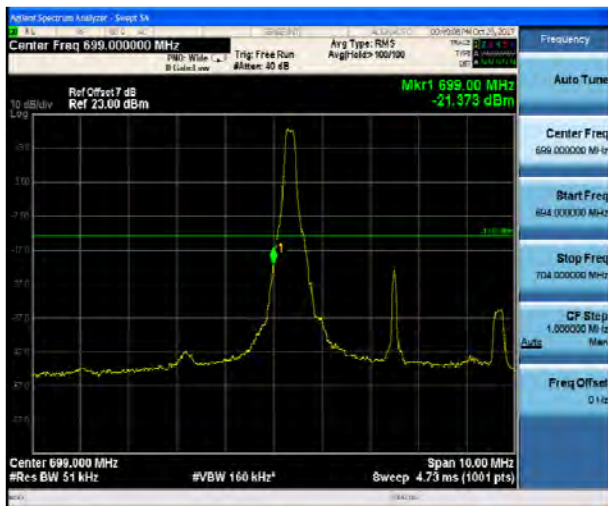

LTE Band 4 16QAM 15MHz CH-Low, 100%RB

LTE Band 4 16QAM 15MHz CH-High, 100%RB

LTE Band 4 16QAM 20MHz CH-Low, 1 RB

LTE Band 4 16QAM 20MHz CH-High, 1 RB

LTE Band 4 16QAM 20MHz CH-Low, 100%RB

LTE Band 4 16QAM 20MHz CH-High, 100%RB

LTE Band 12 QPSK 1.4MHz CH-Low, 1 RB

LTE Band 12 QPSK 1.4MHz CH-High, 1 RB

LTE Band 12 QPSK 1.4MHz CH-Low, 100%RB

LTE Band 12 QPSK 1.4MHz CH-High, 100%RB

LTE Band 12 QPSK 3MHz CH-Low, 1 RB

LTE Band 12 QPSK 3MHz CH-High, 1 RB

LTE Band 12 QPSK 3MHz CH-Low, 100%RB

LTE Band 12 QPSK 3MHz CH-High, 100%RB

LTE Band 12 QPSK 5MHz CH-Low, 1 RB

LTE Band 12 QPSK 5MHz CH-High, 1 RB

LTE Band 12 QPSK 5MHz CH-Low, 100%RB

LTE Band 12 QPSK 5MHz CH-High, 100%RB