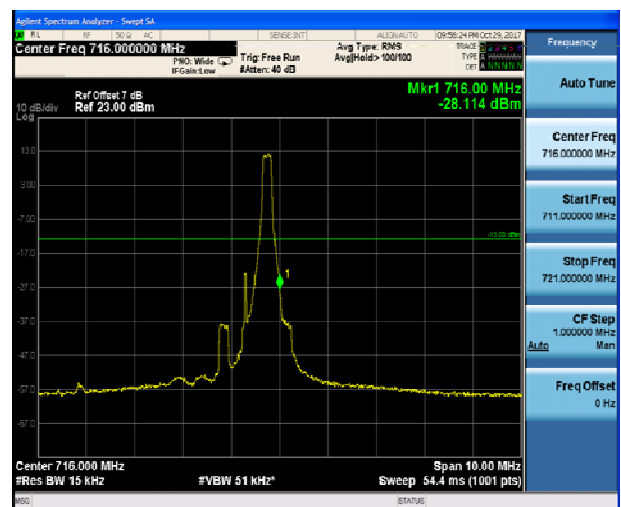

LTE Band 12 QPSK 10MHz CH-Low, 1 RB

LTE Band 12 QPSK 10MHz CH-High, 1 RB

LTE Band 12 QPSK 10MHz CH-Low, 100%RB

LTE Band 12 QPSK 10MHz CH-High, 100%RB

LTE Band 12 16QAM 1.4MHz CH-Low, 1 RB

LTE Band 12 16QAM 1.4MHz CH-High, 1 RB