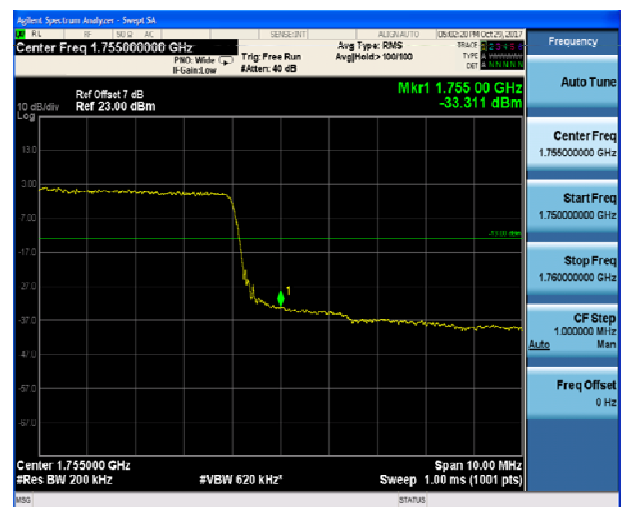

LTE Band 4 16QAM 15MHz CH-Low, 100%RB

LTE Band 4 16QAM 15MHz CH-High, 100%RB

LTE Band 4 16QAM 20MHz CH-Low, 1 RB

LTE Band 4 16QAM 20MHz CH-High, 1 RB

LTE Band 4 16QAM 20MHz CH-Low, 100%RB

LTE Band 4 16QAM 20MHz CH-High, 100%RB

LTE Band 12 QPSK 1.4MHz CH-Low, 1 RB

LTE Band 12 QPSK 1.4MHz CH-High, 1 RB

LTE Band 12 QPSK 1.4MHz CH-Low, 100%RB

LTE Band 12 QPSK 1.4MHz CH-High, 100%RB

LTE Band 12 QPSK 3MHz CH-Low, 1 RB

LTE Band 12 QPSK 3MHz CH-High, 1 RB