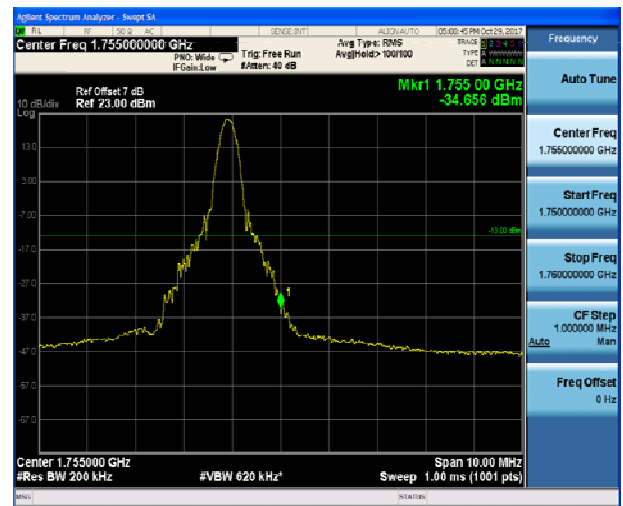

LTE Band 4 16QAM 15MHz CH-Low, 100%RB

LTE Band 4 16QAM 15MHz CH-High, 100%RB

LTE Band 4 16QAM 20MHz CH-Low, 1 RB

LTE Band 4 16QAM 20MHz CH-High, 1 RB

LTE Band 4 16QAM 20MHz CH-Low, 100%RB

LTE Band 4 16QAM 20MHz CH-High, 100%RB

LTE Band 12 QPSK 1.4MHz CH-Low, 1 RB

LTE Band 12 QPSK 1.4MHz CH-High, 1 RB

LTE Band 12 QPSK 1.4MHz CH-Low, 100%RB

LTE Band 12 QPSK 1.4MHz CH-High, 100%RB

LTE Band 12 QPSK 3MHz CH-Low, 1 RB

LTE Band 12 QPSK 3MHz CH-High, 1 RB