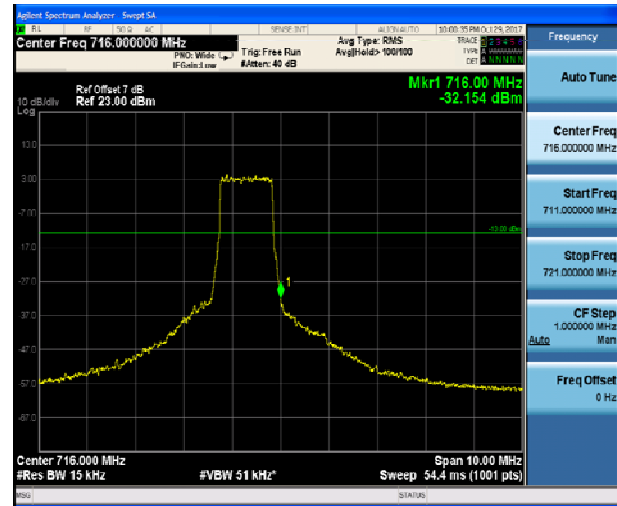

LTE Band 12 16QAM 1.4MHz CH-High, 100%RB