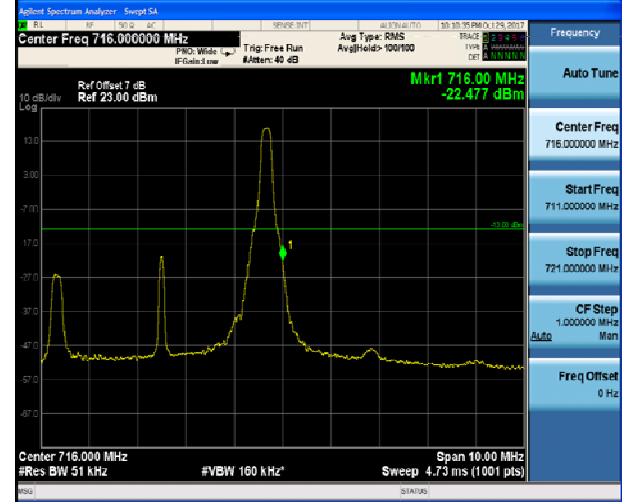

LTE Band 12 16QAM 5MHz CH-High, 1 RB