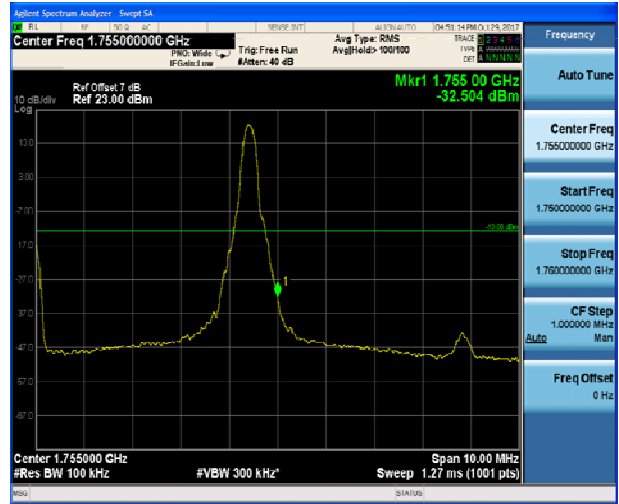

LTE Band 4 16QAM 10MHz CH-High, 1 RB