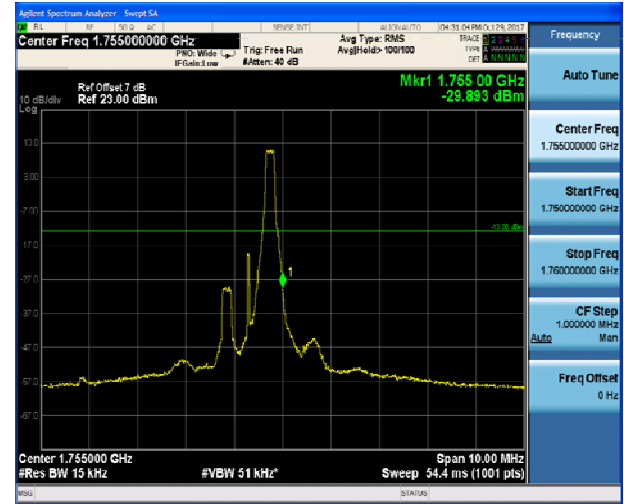

LTE Band 4 QPSK 10MHz CH-Low, 1 RB

LTE Band 4 QPSK 10MHz CH-High, 1 RB

LTE Band 4 QPSK 10MHz CH-Low, 100%RB

LTE Band 4 QPSK 10MHz CH-High, 100%RB

LTE Band 4 QPSK 15MHz CH-Low, 1 RB

LTE Band 4 QPSK 15MHz CH-High, 1 RB

LTE Band 4 QPSK 15MHz CH-Low, 100%RB

LTE Band 4 QPSK 15MHz CH-High, 100%RB

LTE Band 4 QPSK 20MHz CH-Low, 1 RB

LTE Band 4 QPSK 20MHz CH-High, 1 RB

LTE Band 4 QPSK 20MHz CH-Low, 100%RB

LTE Band 4 QPSK 20MHz CH-High, 100%RB

LTE Band 4 16QAM 1.4MHz CH-Low, 1 RB

LTE Band 4 16QAM 1.4MHz CH-High, 1 RB

LTE Band 4 16QAM 1.4MHz CH-Low, 100%RB

LTE Band 4 16QAM 1.4MHz CH-High, 100%RB

LTE Band 4 16QAM 3MHz CH-Low, 1 RB

LTE Band 4 16QAM 3MHz CH-High, 1 RB