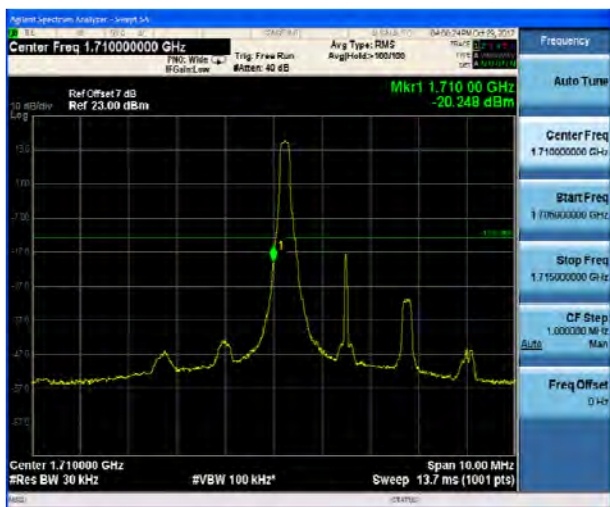

LTE Band 4 QPSK 1.4MHz CH-Low, 1 RB

LTE Band 4 QPSK 1.4MHz CH-High, 1 RB

LTE Band 4 QPSK 1.4MHz CH-Low, 100%RB

LTE Band 4 QPSK 1.4MHz CH-High, 100%RB

LTE Band 4 QPSK 3MHz CH-Low, 1 RB

LTE Band 4 QPSK 3MHz CH-High, 1 RB

LTE Band 4 QPSK 3MHz CH-Low, 100%RB

LTE Band 4 QPSK 3MHz CH-High, 100%RB

LTE Band 4 QPSK 5MHz CH-Low, 1 RB

LTE Band 4 QPSK 5MHz CH-High, 1 RB

LTE Band 4 QPSK 5MHz CH-Low, 100%RB

LTE Band 4 QPSK 5MHz CH-High, 100%RB

LTE Band 4 QPSK 10MHz CH-Low, 1 RB

LTE Band 4 QPSK 10MHz CH-High, 1 RB

LTE Band 4 QPSK 10MHz CH-Low, 100%RB

LTE Band 4 QPSK 10MHz CH-High, 100%RB

LTE Band 4 QPSK 15MHz CH-Low, 1 RB

LTE Band 4 QPSK 15MHz CH-High, 1 RB