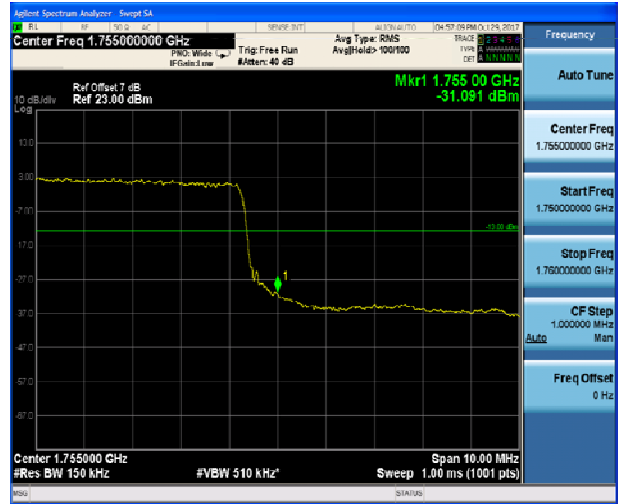

LTE Band 4 QPSK 3MHz CH-Low, 100%RB

LTE Band 4 QPSK 3MHz CH-High, 100%RB

LTE Band 4 QPSK 5MHz CH-Low, 1 RB

LTE Band 4 QPSK 5MHz CH-High, 1 RB

LTE Band 4 QPSK 5MHz CH-Low, 100%RB

LTE Band 4 QPSK 5MHz CH-High, 100%RB

LTE Band 4 QPSK 10MHz CH-Low, 1 RB

LTE Band 4 QPSK 10MHz CH-High, 1 RB

LTE Band 4 QPSK 10MHz CH-Low, 100%RB

LTE Band 4 QPSK 10MHz CH-High, 100%RB

LTE Band 4 QPSK 15MHz CH-Low, 1 RB

LTE Band 4 QPSK 15MHz CH-High, 1 RB

LTE Band 4 QPSK 15MHz CH-Low, 100%RB

LTE Band 4 QPSK 15MHz CH-High, 100%RB

LTE Band 4 QPSK 20MHz CH-Low, 1 RB

LTE Band 4 QPSK 20MHz CH-High, 1 RB

LTE Band 4 QPSK 20MHz CH-Low, 100%RB

LTE Band 4 QPSK 20MHz CH-High, 100%RB