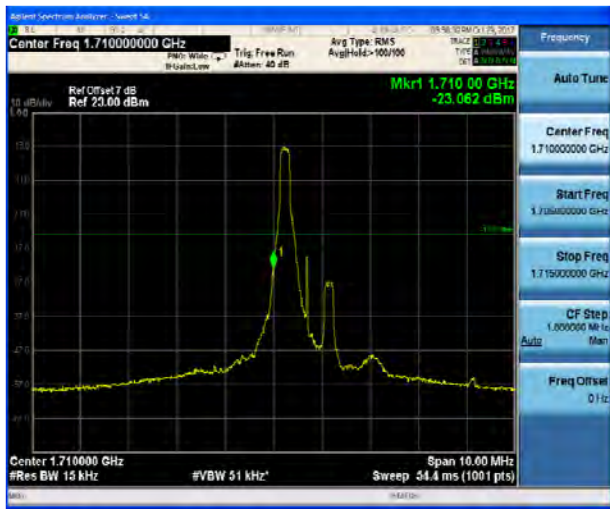

LTE Band 4 QPSK 1.4MHz CH-Low, 1 RB

LTE Band 4 QPSK 1.4MHz CH-High, 1 RB

LTE Band 4 QPSK 1.4MHz CH-Low, 100%RB

LTE Band 4 QPSK 1.4MHz CH-High, 100%RB

LTE Band 4 QPSK 3MHz CH-Low, 1 RB

LTE Band 4 QPSK 3MHz CH-High, 1 RB

LTE Band 4 QPSK 3MHz CH-Low, 100%RB

LTE Band 4 QPSK 3MHz CH-High, 100%RB

LTE Band 4 QPSK 5MHz CH-Low, 1 RB

LTE Band 4 QPSK 5MHz CH-High, 1 RB

LTE Band 4 QPSK 5MHz CH-Low, 100%RB

LTE Band 4 QPSK 5MHz CH-High, 100%RB

LTE Band 4 QPSK 10MHz CH-Low, 1 RB

LTE Band 4 QPSK 10MHz CH-High, 1 RB

LTE Band 4 QPSK 10MHz CH-Low, 100%RB

LTE Band 4 QPSK 10MHz CH-High, 100%RB

LTE Band 4 QPSK 15MHz CH-Low, 1 RB

LTE Band 4 QPSK 15MHz CH-High, 1 RB