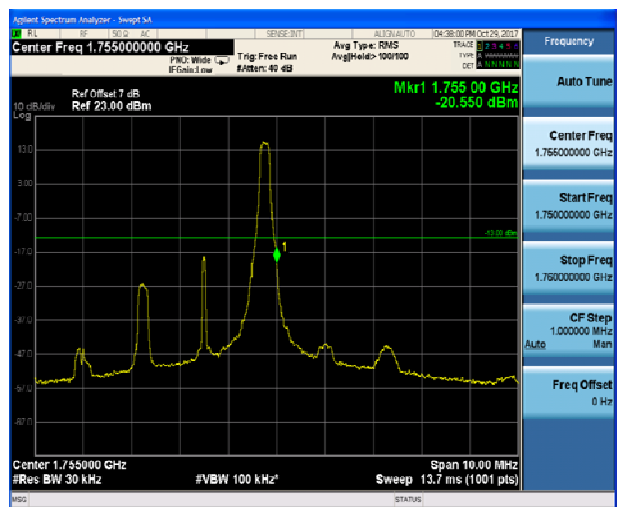

LTE Band 4 QPSK 1.4MHz CH-Low, 1 RB

LTE Band 4 QPSK 1.4MHz CH-High, 1 RB

LTE Band 4 QPSK 1.4MHz CH-Low, 100%RB

LTE Band 4 QPSK 1.4MHz CH-High, 100%RB

LTE Band 4 QPSK 3MHz CH-Low, 1 RB

LTE Band 4 QPSK 3MHz CH-High, 1 RB

LTE Band 4 QPSK 3MHz CH-Low, 100%RB

LTE Band 4 QPSK 3MHz CH-High, 100%RB

LTE Band 4 QPSK 5MHz CH-Low, 1 RB

LTE Band 4 QPSK 5MHz CH-High, 1 RB

LTE Band 4 QPSK 5MHz CH-Low, 100%RB

LTE Band 4 QPSK 5MHz CH-High, 100%RB