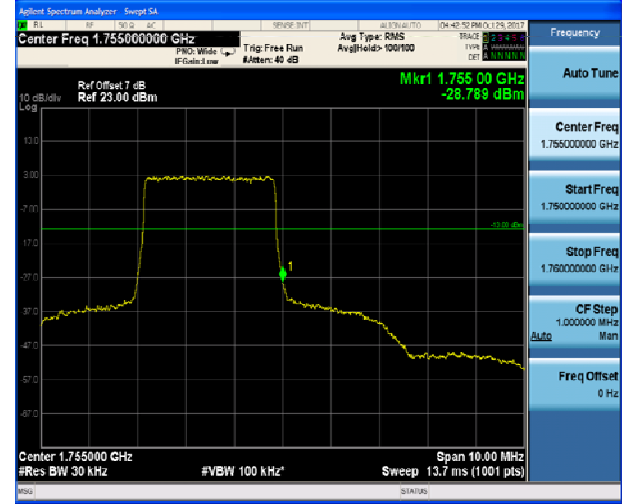

LTE Band 4 QPSK 1.4MHz CH-Low, 1 RB

LTE Band 4 QPSK 1.4MHz CH-High, 1 RB

LTE Band 4 QPSK 1.4MHz CH-Low, 100%RB

LTE Band 4 QPSK 1.4MHz CH-High, 100%RB

LTE Band 4 QPSK 3MHz CH-Low, 1 RB

LTE Band 4 QPSK 3MHz CH-High, 1 RB

LTE Band 4 QPSK 3MHz CH-Low, 100%RB

LTE Band 4 QPSK 3MHz CH-High, 100%RB

LTE Band 4 QPSK 5MHz CH-Low, 1 RB

LTE Band 4 QPSK 5MHz CH-High, 1 RB

LTE Band 4 QPSK 5MHz CH-Low, 100%RB

LTE Band 4 QPSK 5MHz CH-High, 100%RB

LTE Band 4 QPSK 10MHz CH-Low, 1 RB

LTE Band 4 QPSK 10MHz CH-High, 1 RB

LTE Band 4 QPSK 10MHz CH-Low, 100%RB

LTE Band 4 QPSK 10MHz CH-High, 100%RB

LTE Band 4 QPSK 15MHz CH-Low, 1 RB

LTE Band 4 QPSK 15MHz CH-High, 1 RB