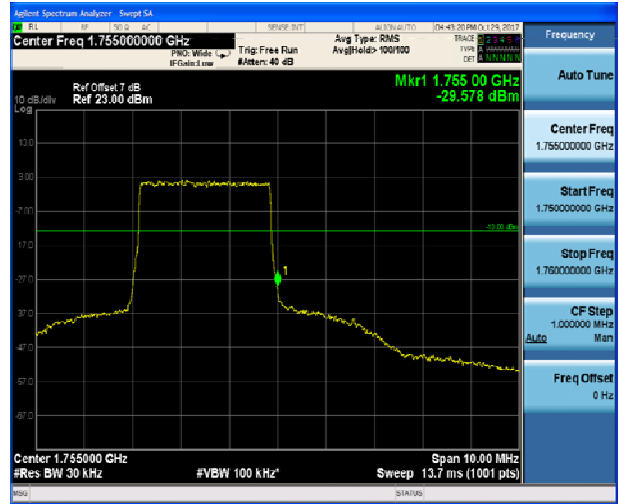

LTE Band 4 16QAM 1.4MHz CH-Low, 1 RB

LTE Band 4 16QAM 1.4MHz CH-High, 1 RB

LTE Band 4 16QAM 1.4MHz CH-Low, 100%RB

LTE Band 4 16QAM 1.4MHz CH-High, 100%RB

LTE Band 4 16QAM 3MHz CH-Low, 1 RB

LTE Band 4 16QAM 3MHz CH-High, 1 RB

LTE Band 4 16QAM 3MHz CH-Low, 100%RB

LTE Band 4 16QAM 3MHz CH-High, 100%RB

LTE Band 4 16QAM 5MHz CH-Low, 1 RB

LTE Band 4 16QAM 5MHz CH-High, 1 RB

LTE Band 4 16QAM 5MHz CH-Low, 100%RB

LTE Band 4 16QAM 5MHz CH-High, 100%RB