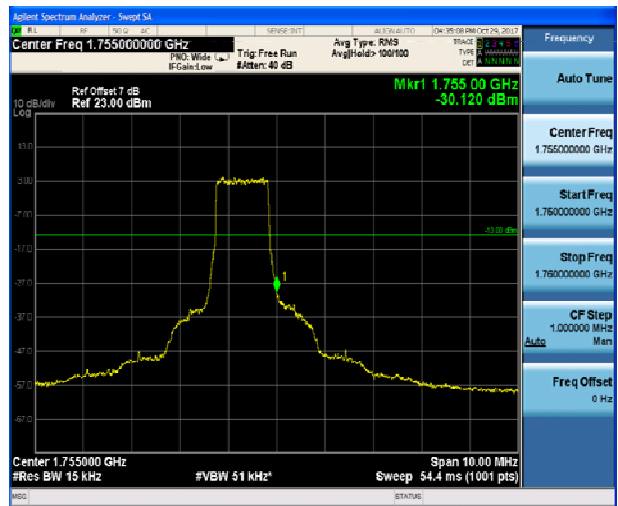

LTE Band 4 QPSK 1.4MHz CH-Low, 1 RB

LTE Band 4 QPSK 1.4MHz CH-High, 1 RB

LTE Band 4 QPSK 1.4MHz CH-Low, 100%RB

LTE Band 4 QPSK 1.4MHz CH-High, 100%RB

LTE Band 4 QPSK 3MHz CH-Low, 1 RB

LTE Band 4 QPSK 3MHz CH-High, 1 RB

LTE Band 4 QPSK 3MHz CH-Low, 100%RB

LTE Band 4 QPSK 3MHz CH-High, 100%RB

LTE Band 4 QPSK 5MHz CH-Low, 1 RB

LTE Band 4 QPSK 5MHz CH-High, 1 RB

LTE Band 4 QPSK 5MHz CH-Low, 100%RB

LTE Band 4 QPSK 5MHz CH-High, 100%RB

LTE Band 4 QPSK 10MHz CH-Low, 1 RB

LTE Band 4 QPSK 10MHz CH-High, 1 RB

LTE Band 4 QPSK 10MHz CH-Low, 100%RB

LTE Band 4 QPSK 10MHz CH-High, 100%RB

LTE Band 4 QPSK 15MHz CH-Low, 1 RB

LTE Band 4 QPSK 15MHz CH-High, 1 RB