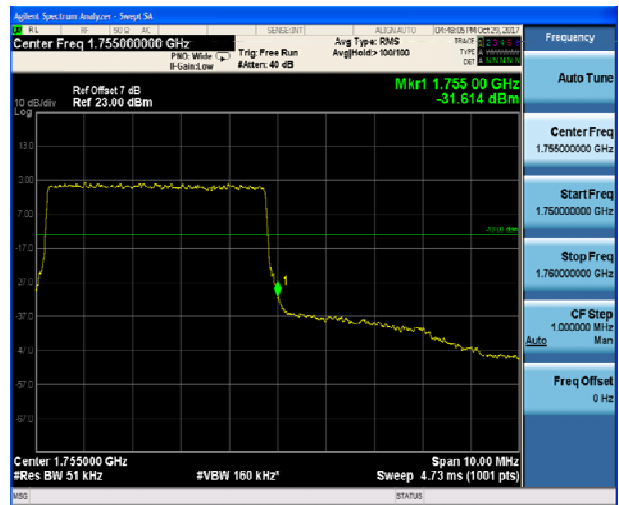

LTE Band 4 16QAM 3MHz CH-Low, 100%RB

LTE Band 4 16QAM 3MHz CH-High, 100%RB

LTE Band 4 16QAM 5MHz CH-Low, 1 RB

LTE Band 4 16QAM 5MHz CH-High, 1 RB

LTE Band 4 16QAM 5MHz CH-Low, 100%RB

LTE Band 4 16QAM 5MHz CH-High, 100%RB

LTE Band 4 16QAM 10MHz CH-Low, 1 RB

LTE Band 4 16QAM 10MHz CH-High, 1 RB

LTE Band 4 16QAM 10MHz CH-Low, 100%RB

LTE Band 4 16QAM 10MHz CH-High, 100%RB

LTE Band 4 16QAM 15MHz CH-Low, 1 RB

LTE Band 4 16QAM 15MHz CH-High, 1 RB