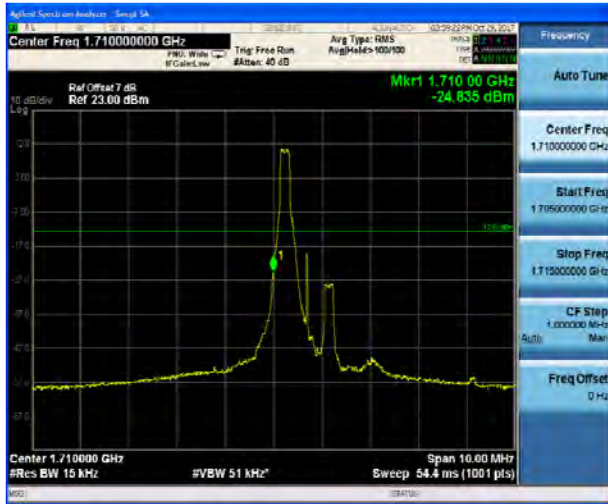

LTE Band 4 QPSK 10MHz CH-Low, 1 RB

LTE Band 4 QPSK 10MHz CH-High, 1 RB

LTE Band 4 QPSK 10MHz CH-Low, 100%RB

LTE Band 4 QPSK 10MHz CH-High, 100%RB

LTE Band 4 QPSK 15MHz CH-Low, 1 RB

LTE Band 4 QPSK 15MHz CH-High, 1 RB

LTE Band 4 QPSK 15MHz CH-Low, 100%RB

LTE Band 4 QPSK 15MHz CH-High, 100%RB

LTE Band 4 QPSK 20MHz CH-Low, 1 RB

LTE Band 4 QPSK 20MHz CH-High, 1 RB

LTE Band 4 QPSK 20MHz CH-Low, 100%RB

LTE Band 4 QPSK 20MHz CH-High, 100%RB

LTE Band 4 16QAM 1.4MHz CH-Low, 1 RB

LTE Band 4 16QAM 1.4MHz CH-High, 1 RB

LTE Band 4 16QAM 1.4MHz CH-Low, 100%RB

LTE Band 4 16QAM 1.4MHz CH-High, 100%RB

LTE Band 4 16QAM 3MHz CH-Low, 1 RB

LTE Band 4 16QAM 3MHz CH-High, 1 RB