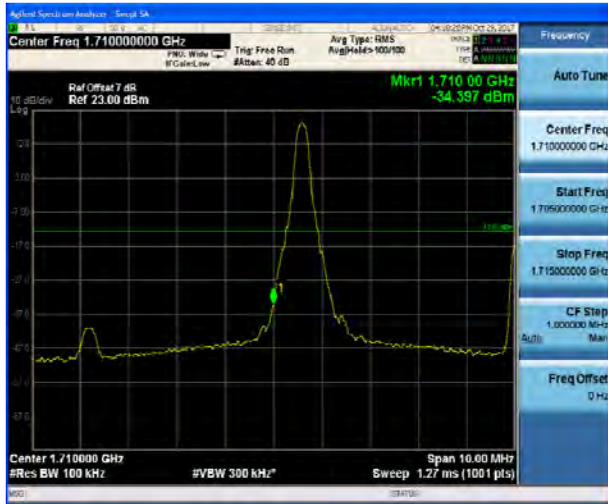

LTE Band 4 16QAM 3MHz CH-Low, 100%RB

LTE Band 4 16QAM 3MHz CH-High, 100%RB

LTE Band 4 16QAM 5MHz CH-Low, 1 RB

LTE Band 4 16QAM 5MHz CH-High, 1 RB

LTE Band 4 16QAM 5MHz CH-Low, 100%RB

LTE Band 4 16QAM 5MHz CH-High, 100%RB

LTE Band 4 16QAM 10MHz CH-Low, 1 RB

LTE Band 4 16QAM 10MHz CH-High, 1 RB

LTE Band 4 16QAM 10MHz CH-Low, 100%RB

LTE Band 4 16QAM 10MHz CH-High, 100%RB

LTE Band 4 16QAM 15MHz CH-Low, 1 RB

LTE Band 4 16QAM 15MHz CH-High, 1 RB