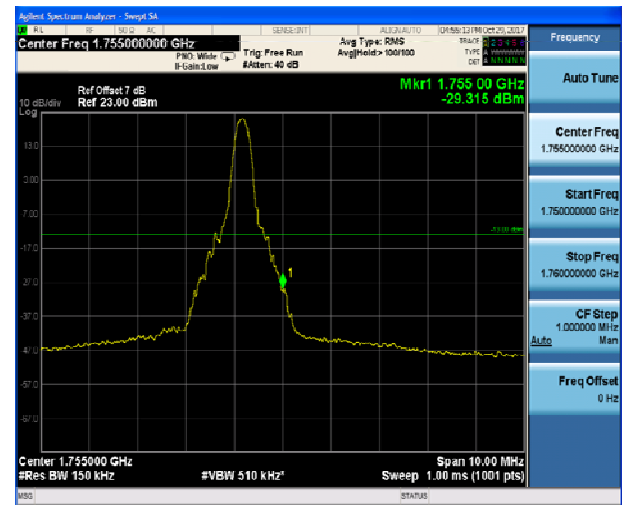

LTE Band 4 QPSK 3MHz CH-Low, 100%RB

LTE Band 4 QPSK 3MHz CH-High, 100%RB

LTE Band 4 QPSK 5MHz CH-Low, 1 RB

LTE Band 4 QPSK 5MHz CH-High, 1 RB

LTE Band 4 QPSK 5MHz CH-Low, 100%RB

LTE Band 4 QPSK 5MHz CH-High, 100%RB

LTE Band 4 QPSK 10MHz CH-Low, 1 RB

LTE Band 4 QPSK 10MHz CH-High, 1 RB

LTE Band 4 QPSK 10MHz CH-Low, 100%RB

LTE Band 4 QPSK 10MHz CH-High, 100%RB

LTE Band 4 QPSK 15MHz CH-Low, 1 RB

LTE Band 4 QPSK 15MHz CH-High, 1 RB

LTE Band 4 QPSK 15MHz CH-Low, 100%RB

LTE Band 4 QPSK 15MHz CH-High, 100%RB

LTE Band 4 QPSK 20MHz CH-Low, 1 RB

LTE Band 4 QPSK 20MHz CH-High, 1 RB

LTE Band 4 QPSK 20MHz CH-Low, 100%RB

LTE Band 4 QPSK 20MHz CH-High, 100%RB