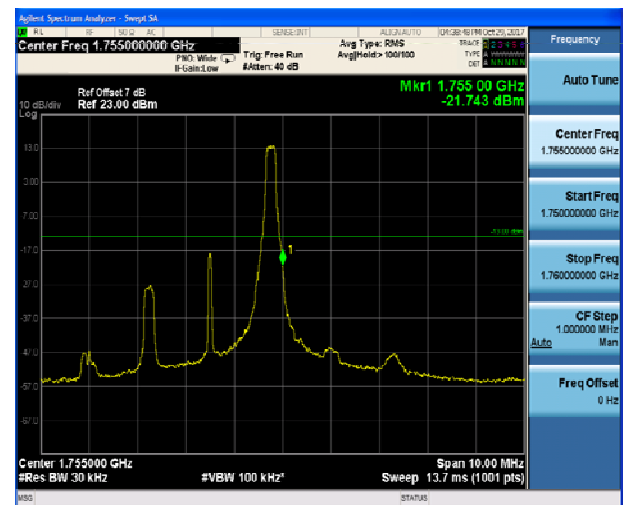

LTE Band 4 16QAM 1.4MHz CH-Low, 1 RB

LTE Band 4 16QAM 1.4MHz CH-High, 1 RB

LTE Band 4 16QAM 1.4MHz CH-Low, 100%RB

LTE Band 4 16QAM 1.4MHz CH-High, 100%RB

LTE Band 4 16QAM 3MHz CH-Low, 1 RB

LTE Band 4 16QAM 3MHz CH-High, 1 RB