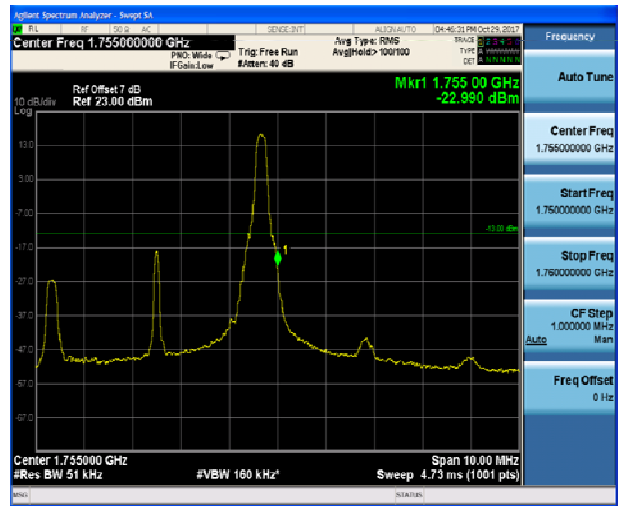

LTE Band 4 16QAM 3MHz CH-Low, 100%RB

LTE Band 4 16QAM 3MHz CH-High, 100%RB

LTE Band 4 16QAM 5MHz CH-Low, 1 RB

LTE Band 4 16QAM 5MHz CH-High, 1 RB

LTE Band 4 16QAM 5MHz CH-Low, 100%RB

LTE Band 4 16QAM 5MHz CH-High, 100%RB