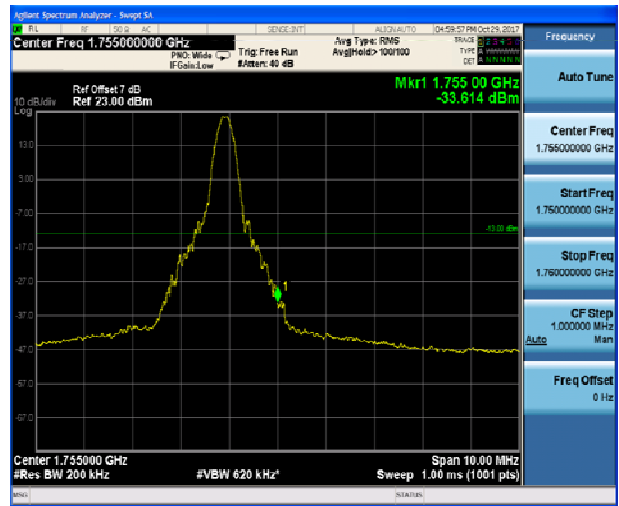

LTE Band 4 QPSK 10MHz CH-Low, 1 RB

LTE Band 4 QPSK 10MHz CH-High, 1 RB

LTE Band 4 QPSK 10MHz CH-Low, 100%RB

LTE Band 4 QPSK 10MHz CH-High, 100%RB

LTE Band 4 QPSK 15MHz CH-Low, 1 RB

LTE Band 4 QPSK 15MHz CH-High, 1 RB

LTE Band 4 QPSK 15MHz CH-Low, 100%RB

LTE Band 4 QPSK 15MHz CH-High, 100%RB

LTE Band 4 QPSK 20MHz CH-Low, 1 RB

LTE Band 4 QPSK 20MHz CH-High, 1 RB

LTE Band 4 QPSK 20MHz CH-Low, 100%RB

LTE Band 4 QPSK 20MHz CH-High, 100%RB

LTE Band 4 16QAM 1.4MHz CH-Low, 1 RB

LTE Band 4 16QAM 1.4MHz CH-High, 1 RB

LTE Band 4 16QAM 1.4MHz CH-Low, 100%RB

LTE Band 4 16QAM 1.4MHz CH-High, 100%RB

LTE Band 4 16QAM 3MHz CH-Low, 1 RB

LTE Band 4 16QAM 3MHz CH-High, 1 RB