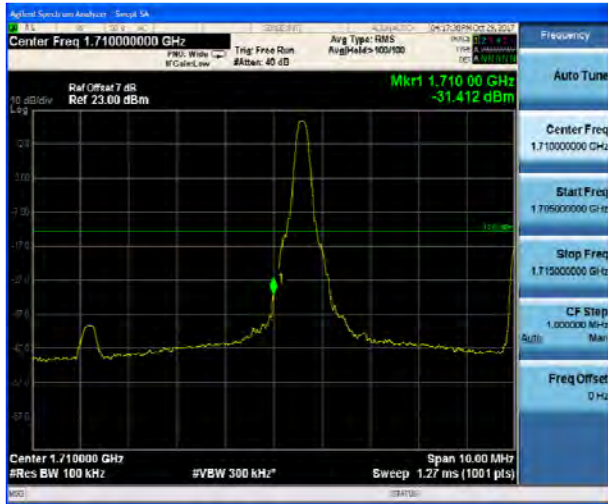

LTE Band 4 QPSK 1.4MHz CH-Low, 1 RB

LTE Band 4 QPSK 1.4MHz CH-High, 1 RB

LTE Band 4 QPSK 1.4MHz CH-Low, 100%RB

LTE Band 4 QPSK 1.4MHz CH-High, 100%RB

LTE Band 4 QPSK 3MHz CH-Low, 1 RB

LTE Band 4 QPSK 3MHz CH-High, 1 RB

LTE Band 4 QPSK 3MHz CH-Low, 100%RB

LTE Band 4 QPSK 3MHz CH-High, 100%RB

LTE Band 4 QPSK 5MHz CH-Low, 1 RB

LTE Band 4 QPSK 5MHz CH-High, 1 RB

LTE Band 4 QPSK 5MHz CH-Low, 100%RB

LTE Band 4 QPSK 5MHz CH-High, 100%RB

LTE Band 4 QPSK 10MHz CH-Low, 1 RB

LTE Band 4 QPSK 10MHz CH-High, 1 RB

LTE Band 4 QPSK 10MHz CH-Low, 100%RB

LTE Band 4 QPSK 10MHz CH-High, 100%RB

LTE Band 4 QPSK 15MHz CH-Low, 1 RB

LTE Band 4 QPSK 15MHz CH-High, 1 RB