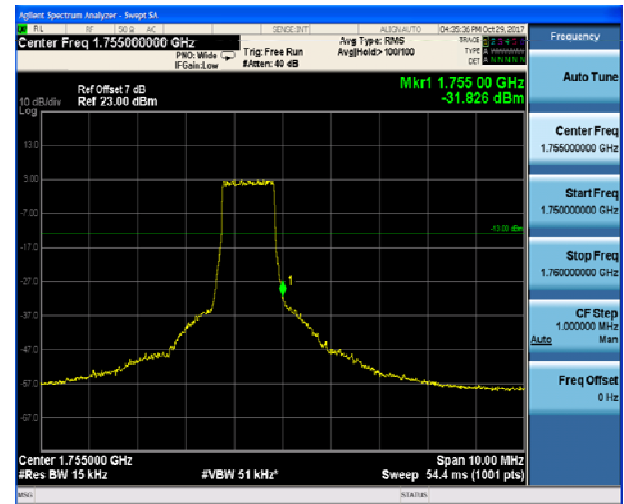

LTE Band 4 16QAM 1.4MHz CH-Low, 1 RB

LTE Band 4 16QAM 1.4MHz CH-High, 1 RB

LTE Band 4 16QAM 1.4MHz CH-Low, 100%RB

LTE Band 4 16QAM 1.4MHz CH-High, 100%RB

LTE Band 4 16QAM 3MHz CH-Low, 1 RB

LTE Band 4 16QAM 3MHz CH-High, 1 RB