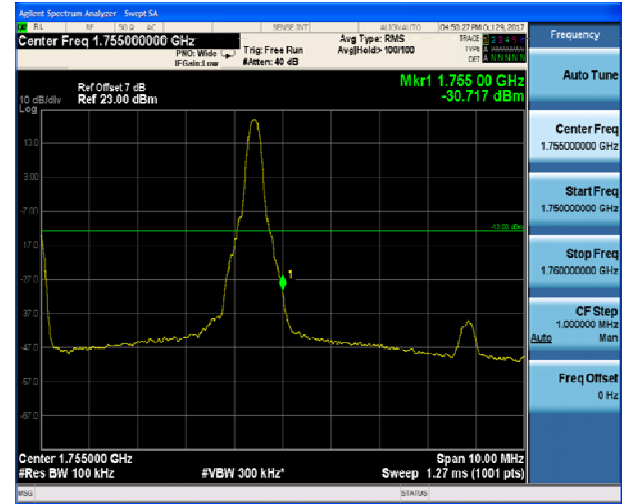

LTE Band 4 QPSK 1.4MHz CH-Low, 1 RB

LTE Band 4 QPSK 1.4MHz CH-High, 1 RB

LTE Band 4 QPSK 1.4MHz CH-Low, 100%RB

LTE Band 4 QPSK 1.4MHz CH-High, 100%RB

LTE Band 4 QPSK 3MHz CH-Low, 1 RB

LTE Band 4 QPSK 3MHz CH-High, 1 RB

LTE Band 4 QPSK 3MHz CH-Low, 100%RB

LTE Band 4 QPSK 3MHz CH-High, 100%RB

LTE Band 4 QPSK 5MHz CH-Low, 1 RB

LTE Band 4 QPSK 5MHz CH-High, 1 RB

LTE Band 4 QPSK 5MHz CH-Low, 100%RB

LTE Band 4 QPSK 5MHz CH-High, 100%RB

LTE Band 4 QPSK 10MHz CH-Low, 1 RB

LTE Band 4 QPSK 10MHz CH-High, 1 RB

LTE Band 4 QPSK 10MHz CH-Low, 100%RB

LTE Band 4 QPSK 10MHz CH-High, 100%RB

LTE Band 4 QPSK 15MHz CH-Low, 1 RB

LTE Band 4 QPSK 15MHz CH-High, 1 RB