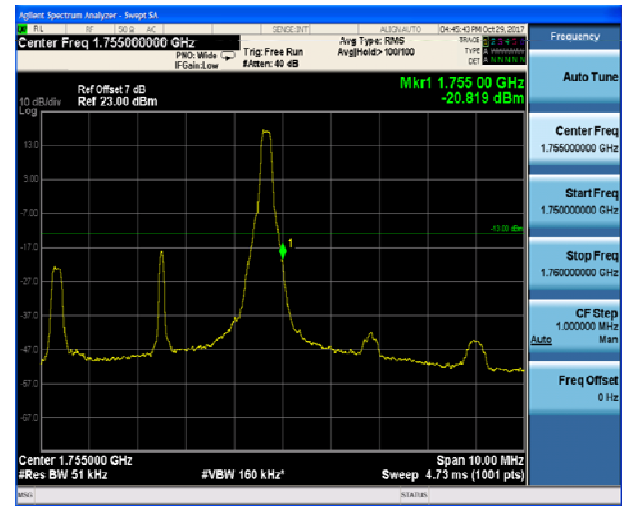

LTE Band 4 QPSK 3MHz CH-Low, 100%RB

LTE Band 4 QPSK 3MHz CH-High, 100%RB

LTE Band 4 QPSK 5MHz CH-Low, 1 RB

LTE Band 4 QPSK 5MHz CH-High, 1 RB

LTE Band 4 QPSK 5MHz CH-Low, 100%RB

LTE Band 4 QPSK 5MHz CH-High, 100%RB

LTE Band 4 QPSK 10MHz CH-Low, 1 RB

LTE Band 4 QPSK 10MHz CH-High, 1 RB

LTE Band 4 QPSK 10MHz CH-Low, 100%RB

LTE Band 4 QPSK 10MHz CH-High, 100%RB

LTE Band 4 QPSK 15MHz CH-Low, 1 RB

LTE Band 4 QPSK 15MHz CH-High, 1 RB